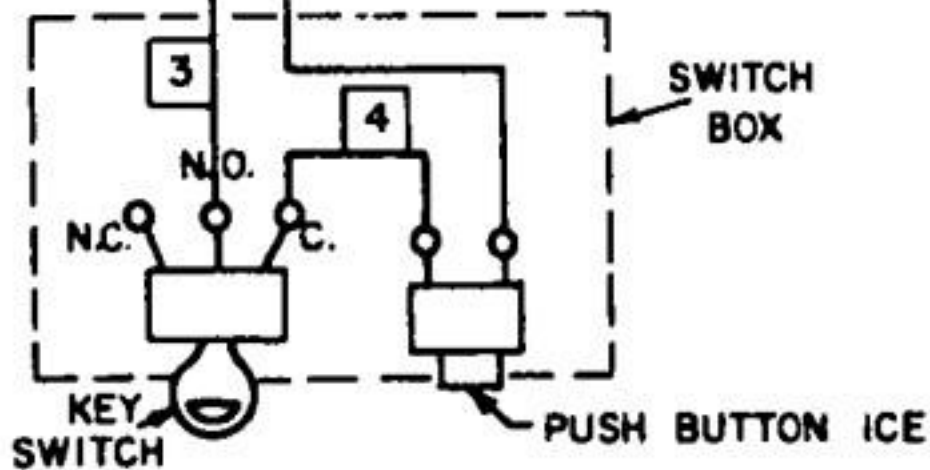

MDB 290 DISP. PUSH BUTTON ICE & WATER WIRING DIAGRAM

MDB 290 DISP. PUSH BUTTON ICE ONLY WIRING DIAGRAM

MDB 290 DISP. FOOT TREADLE ICE WIRING DIAGRAM