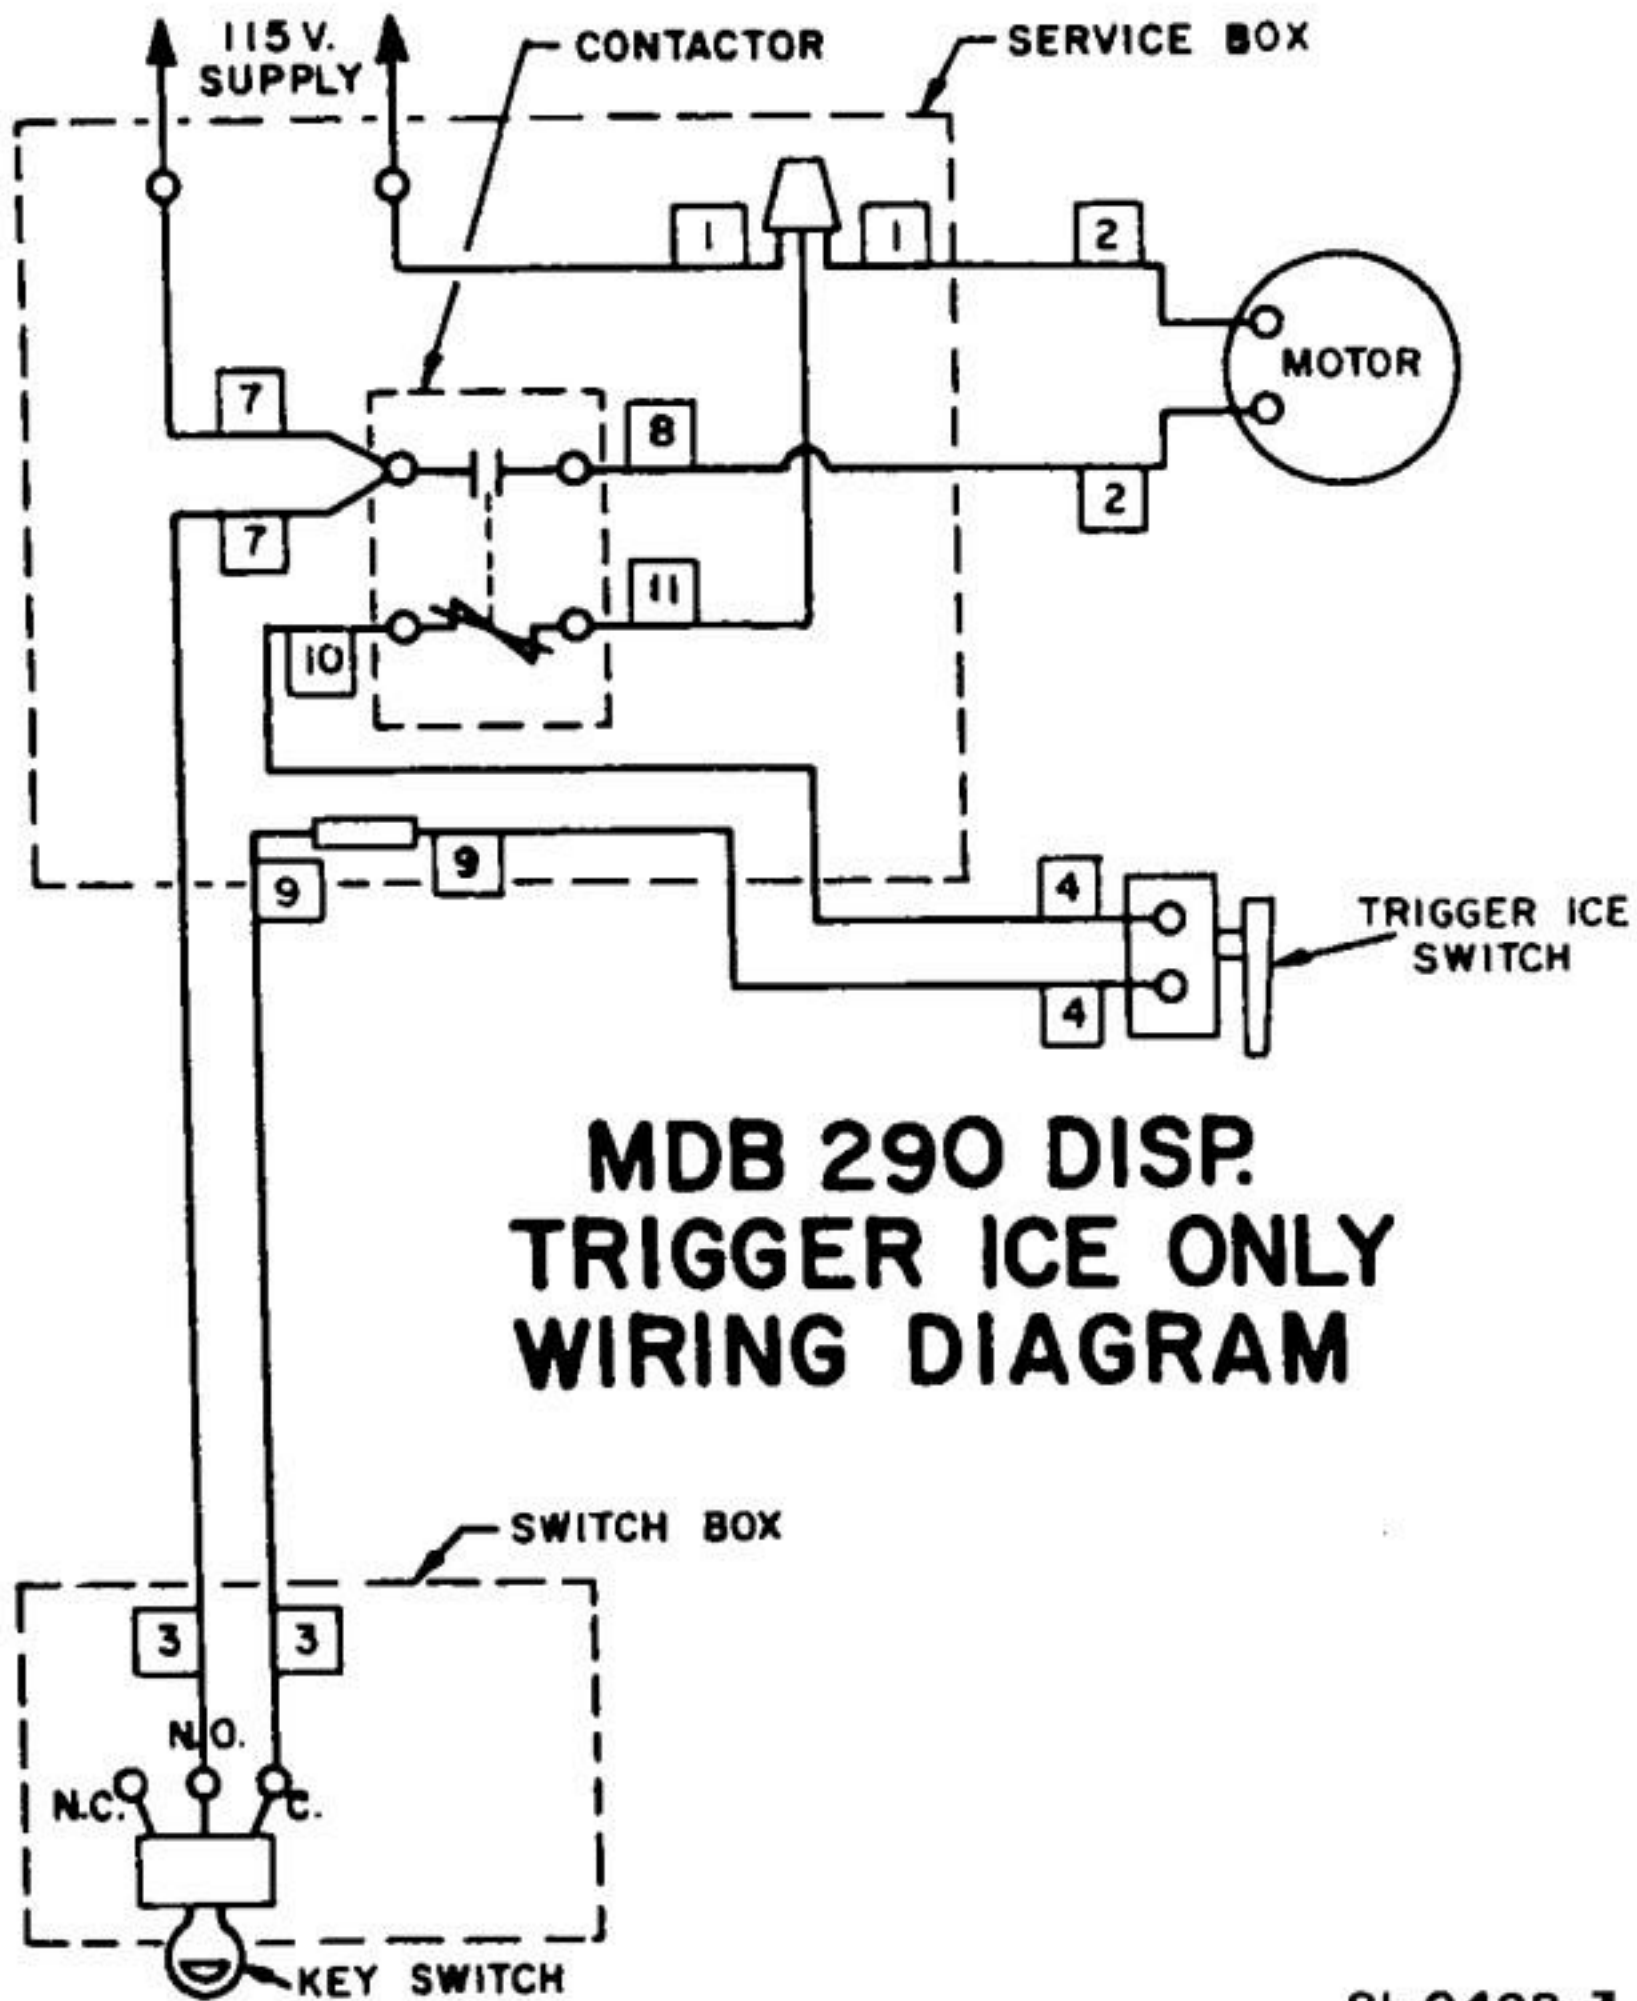

MDB 290 DISP. PUSH BUTTON ICE & WATER WIRING DIAGRAM

MDB 290 DISP. PUSH BUTTON ICE ONLY WIRING DIAGRAM

MDB 290 DISP. FOOT TREADLE ICE WIRING DIAGRAM