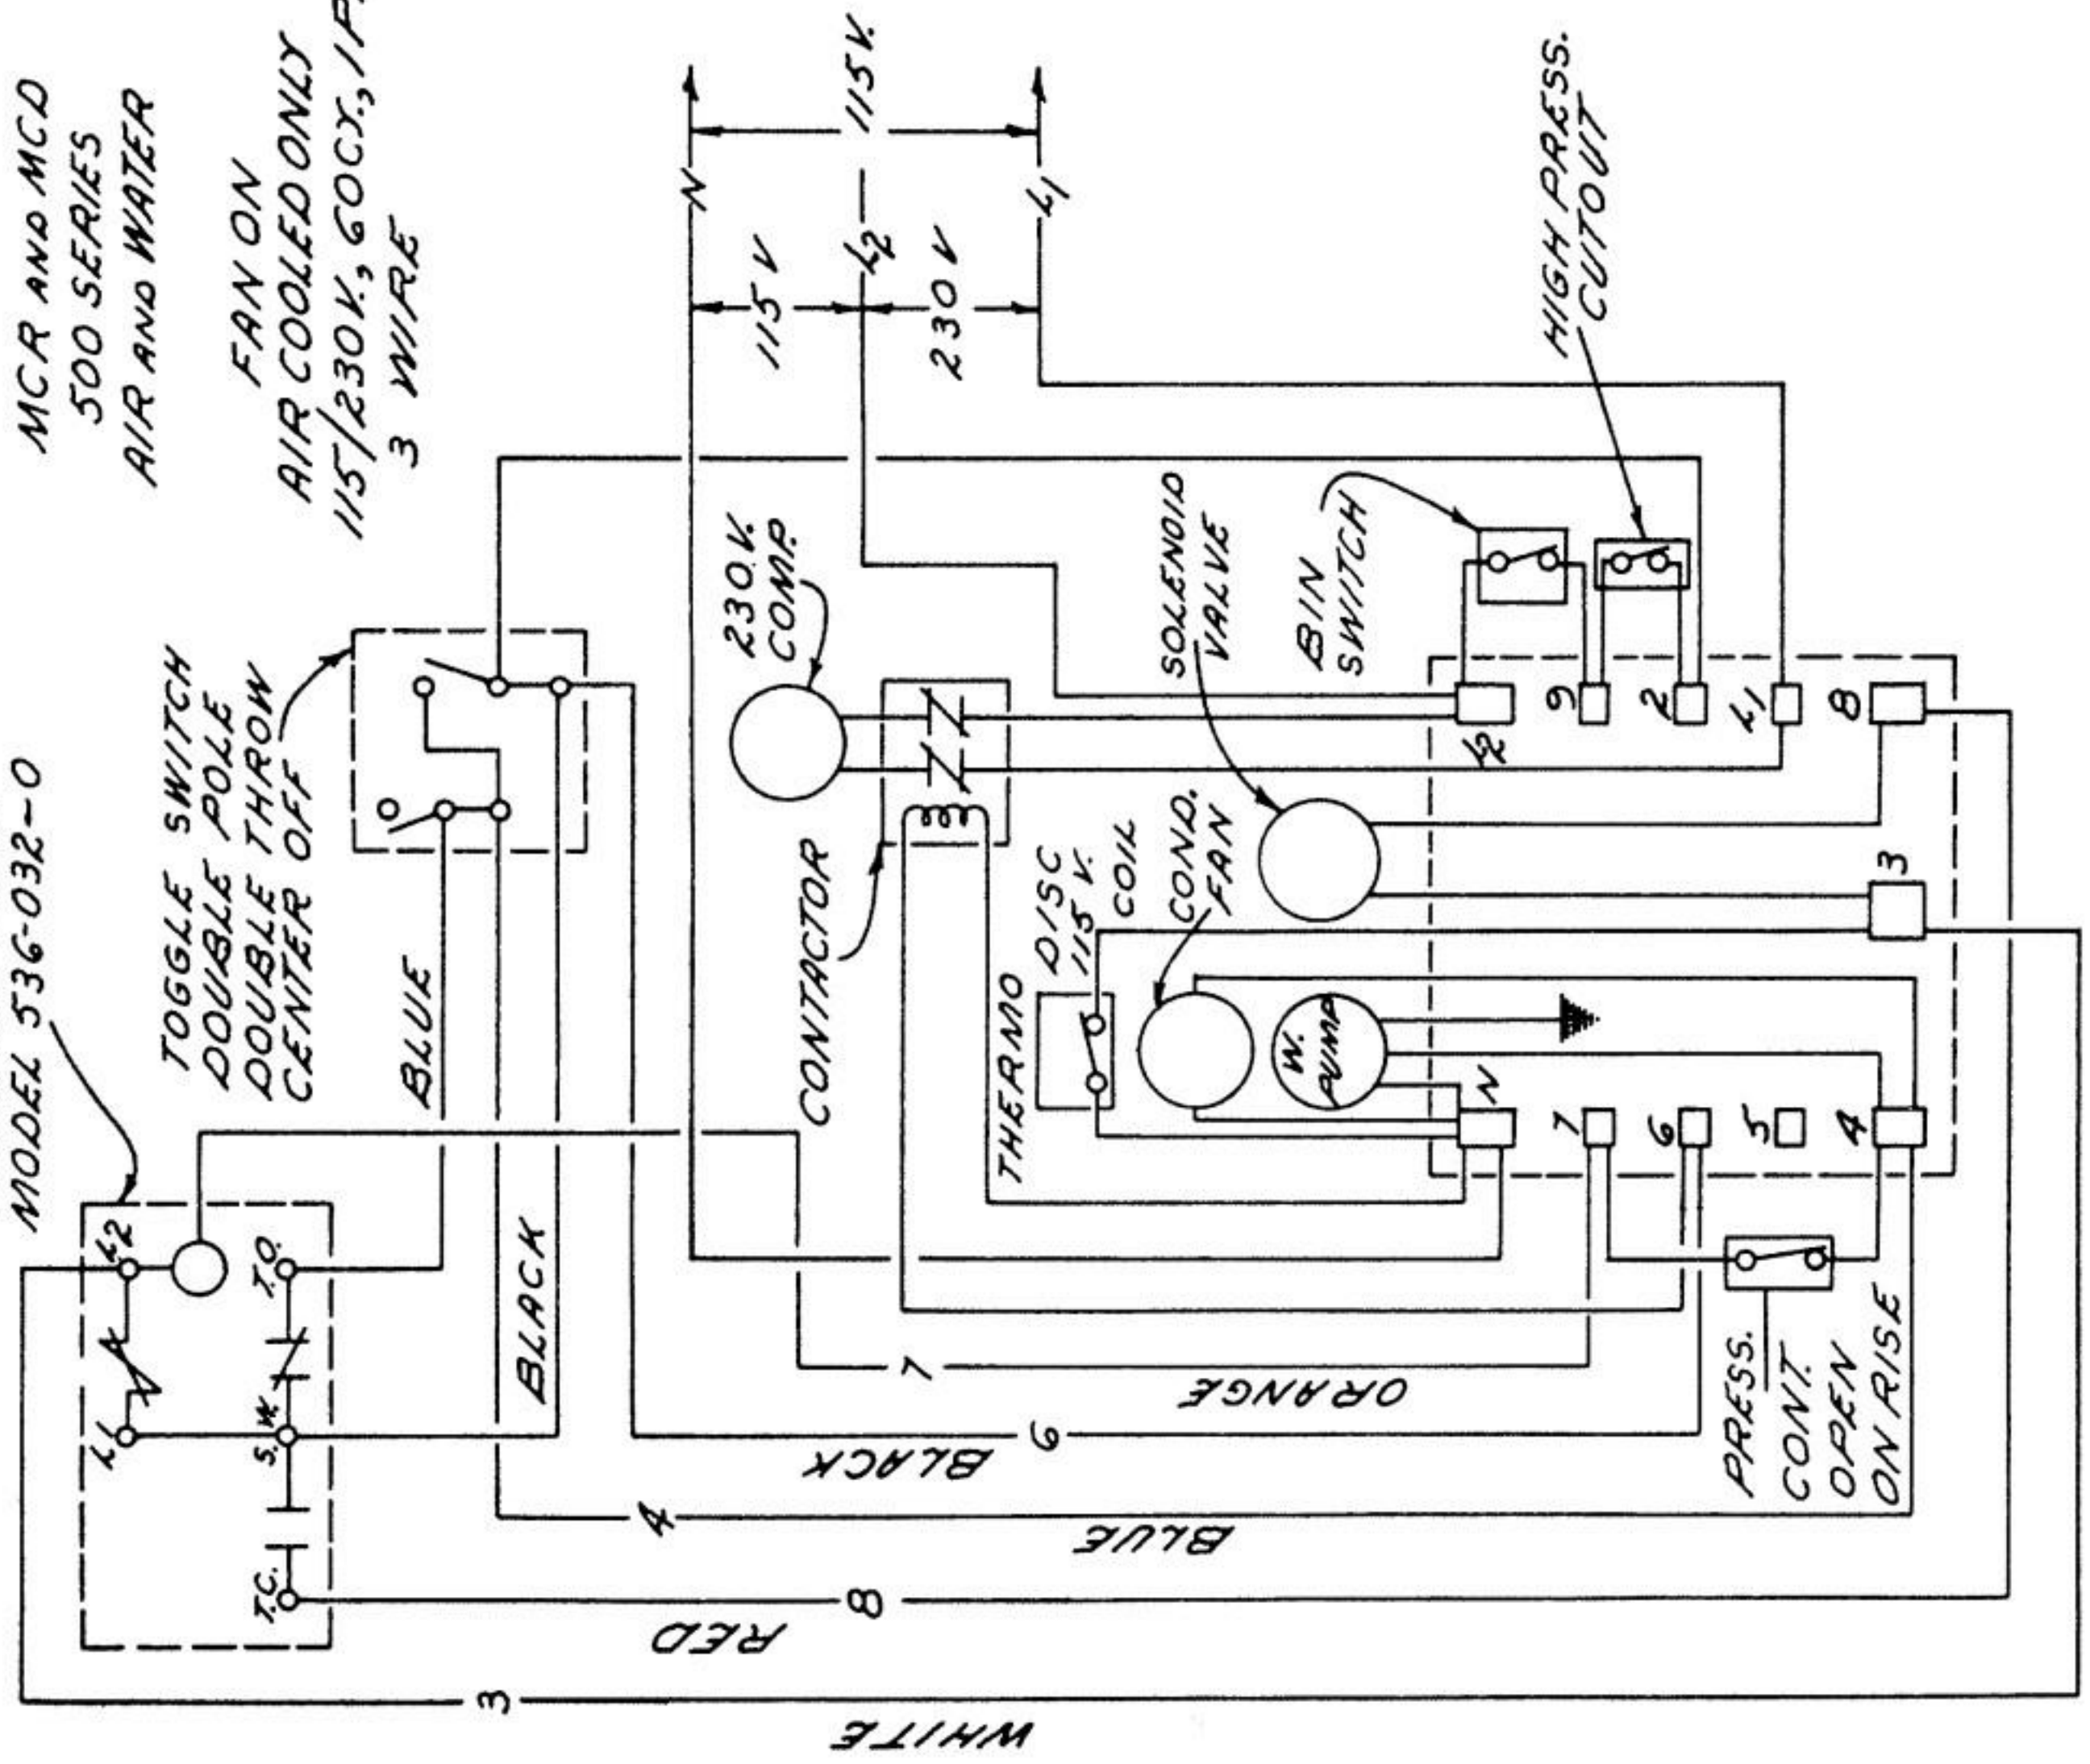

PARAGON TIMER
MODEL 536-032-0

MCR AND MCD
500 SERIES
AIR AND WATER

FAN ON
AIR COOLED ONLY
115/230V, 60CY, 1PH,
3 WIRE

TOGGLE SWITCH
DOUBLE POLE
DOUBLE THROW
CENTER OFF

BLUE

BLACK

RED

BLACK

BLUE

ORANGE

WHITE

SHOWN IN ICE
MAKING POSITION

PARAGON TIMER
MODEL 536-032-A

MCR AND MCO
500 SERIES
AIR AND WATER
220 V., 50 CY.
FAN ON
AIR COOLED ONLY

TOGGLE SWITCH
DOUBLE POLE
DOUBLE THROW
CENTER OFF