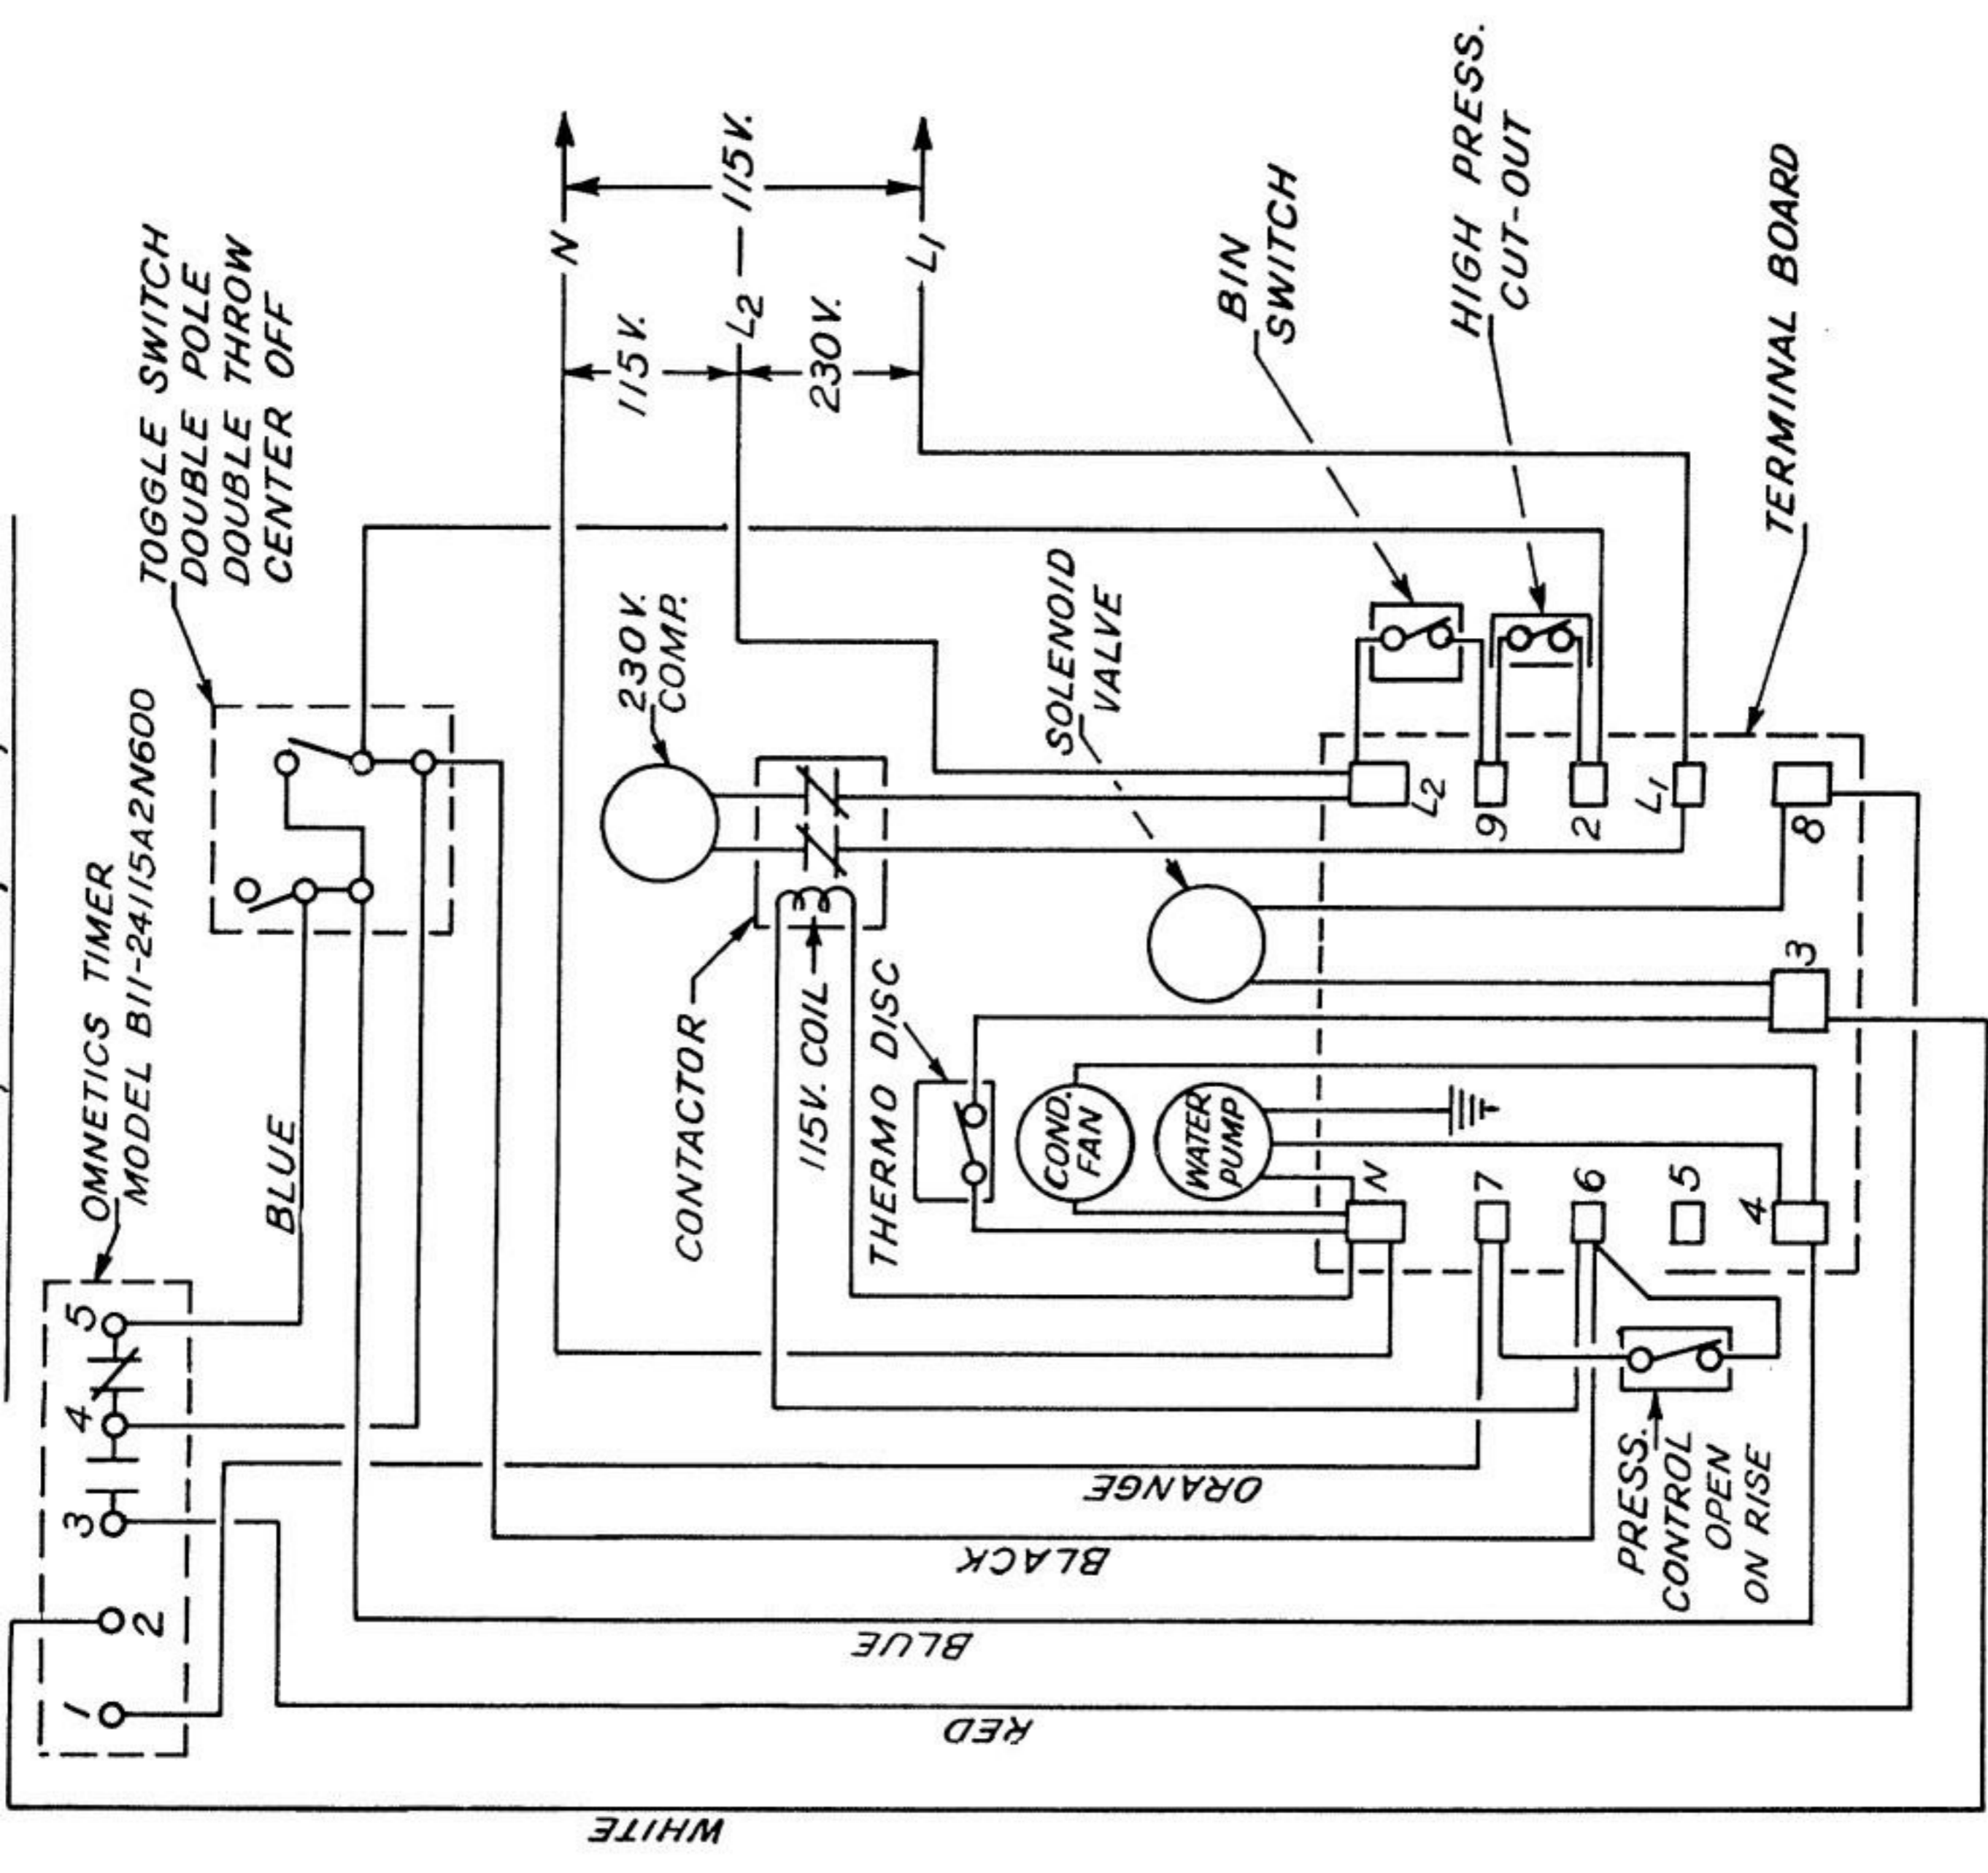

PARAGON TIMER
MODEL 536-032-0

MCR AND MCD
500 SERIES
AIR AND WATER

FAN ON
AIR COOLED ONLY
115/230V, 60CY, 1PH,
3 WIRE

TOGGLE SWITCH
DOUBLE POLE
DOUBLE THROW
CENTER OFF

BLUE

BLACK

RED

BLACK

BLUE

ORANGE

WHITE

SHOWN IN ICE
MAKING POSITION

PARAGON TIMER
MODEL 536-032-A

MCR AND MCO
500 SERIES
AIR AND WATER
220 V., 50 CY.
FAN ON
AIR COOLED ONLY

TOGGLE SWITCH
DOUBLE POLE
DOUBLE THROW
CENTER OFF