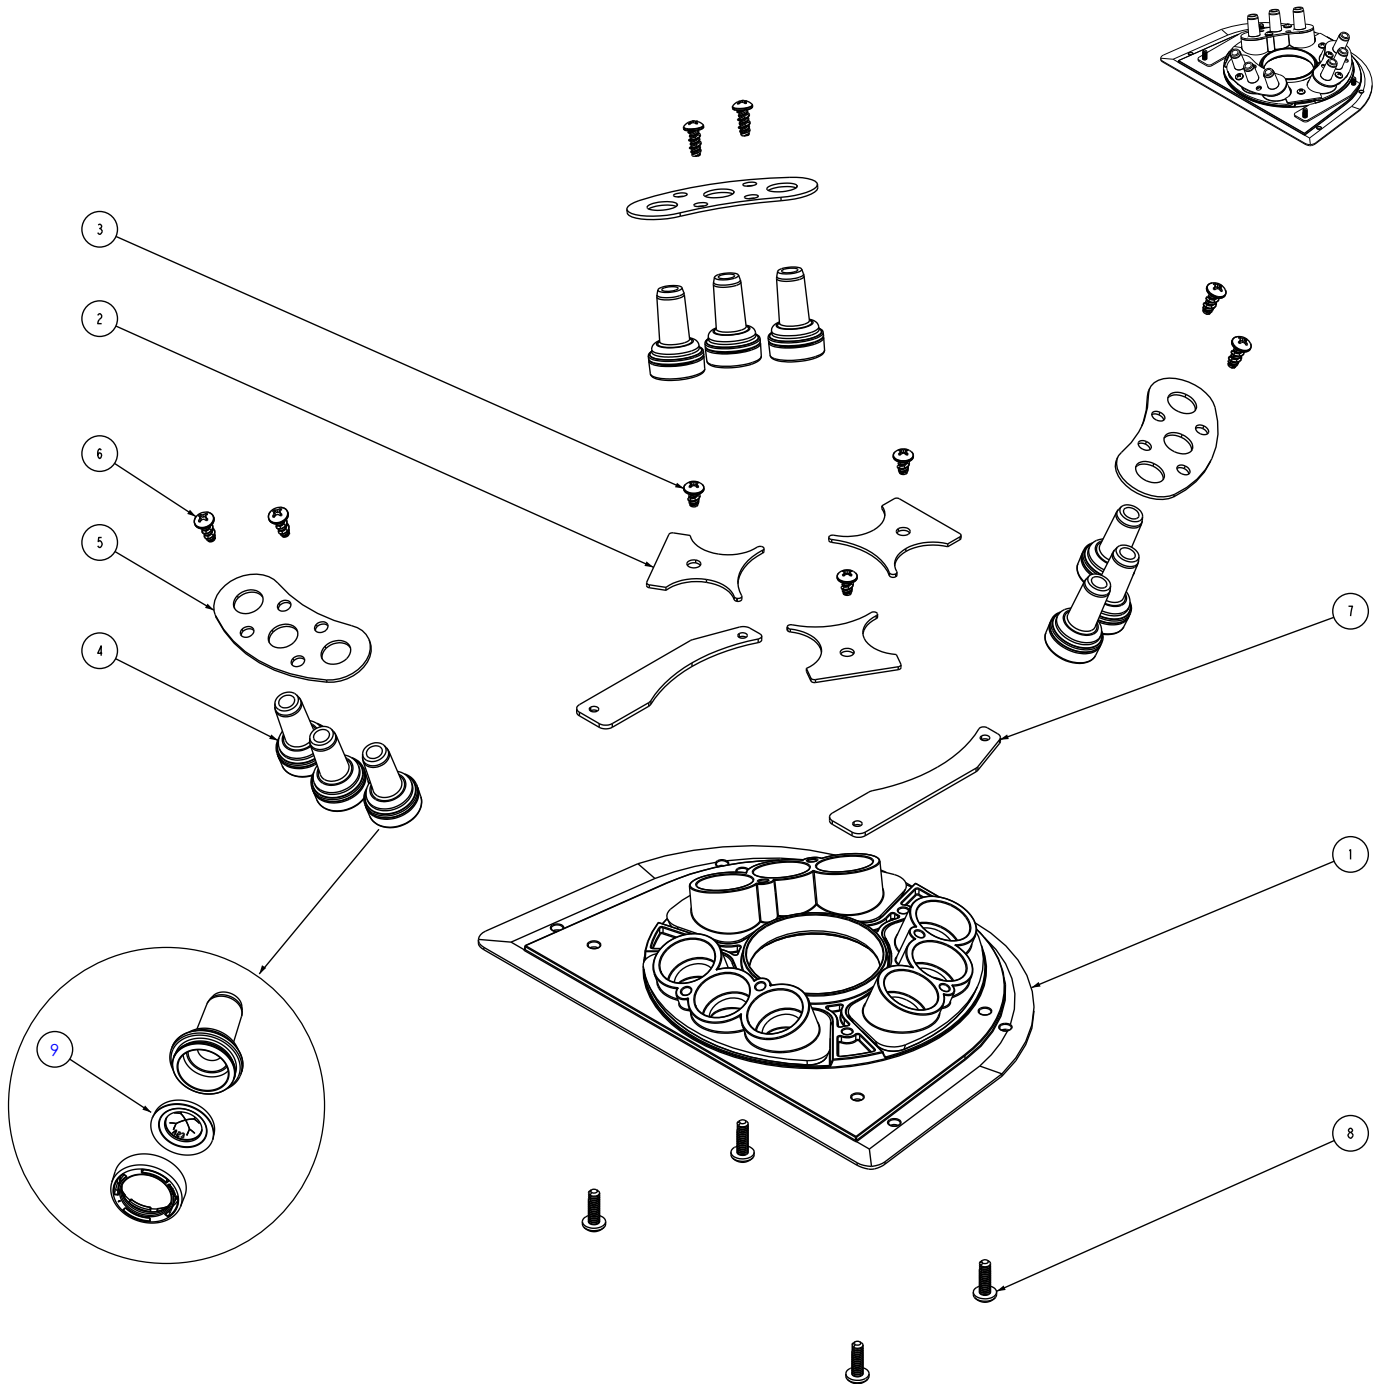

Dispense Head

Dispense Head

#	Part #	Description	QTY	NOTE
	000-BIC-006A	DISPENSE PLATE ASSEMBLED		
1	1708695	DISPENSE PLATE ONLY	1	
2	372-CCQ-0032-S	PLATE, NOZZLE, BLOCK, BIC	3	
3	9324087	SCREW, HI LOW #8 X 0.250"	3	
4	1706172	VALVE, DISPENSE OUTLET, LMS	9	
5	372-CCQ-00P-S	BRACKET, DISP, HEAD, BIC	3	
6	9324088	SCREW, HI LOW #8 X 0.375"	6	
7	270-CCQ-0034-S	PLATE, LMS RETAINER, BIC	2	
8	9321266	SCREW, #8-32 X .50, S-P-PN-F	4	
9	1708542	LMS VALVE ONLY	9