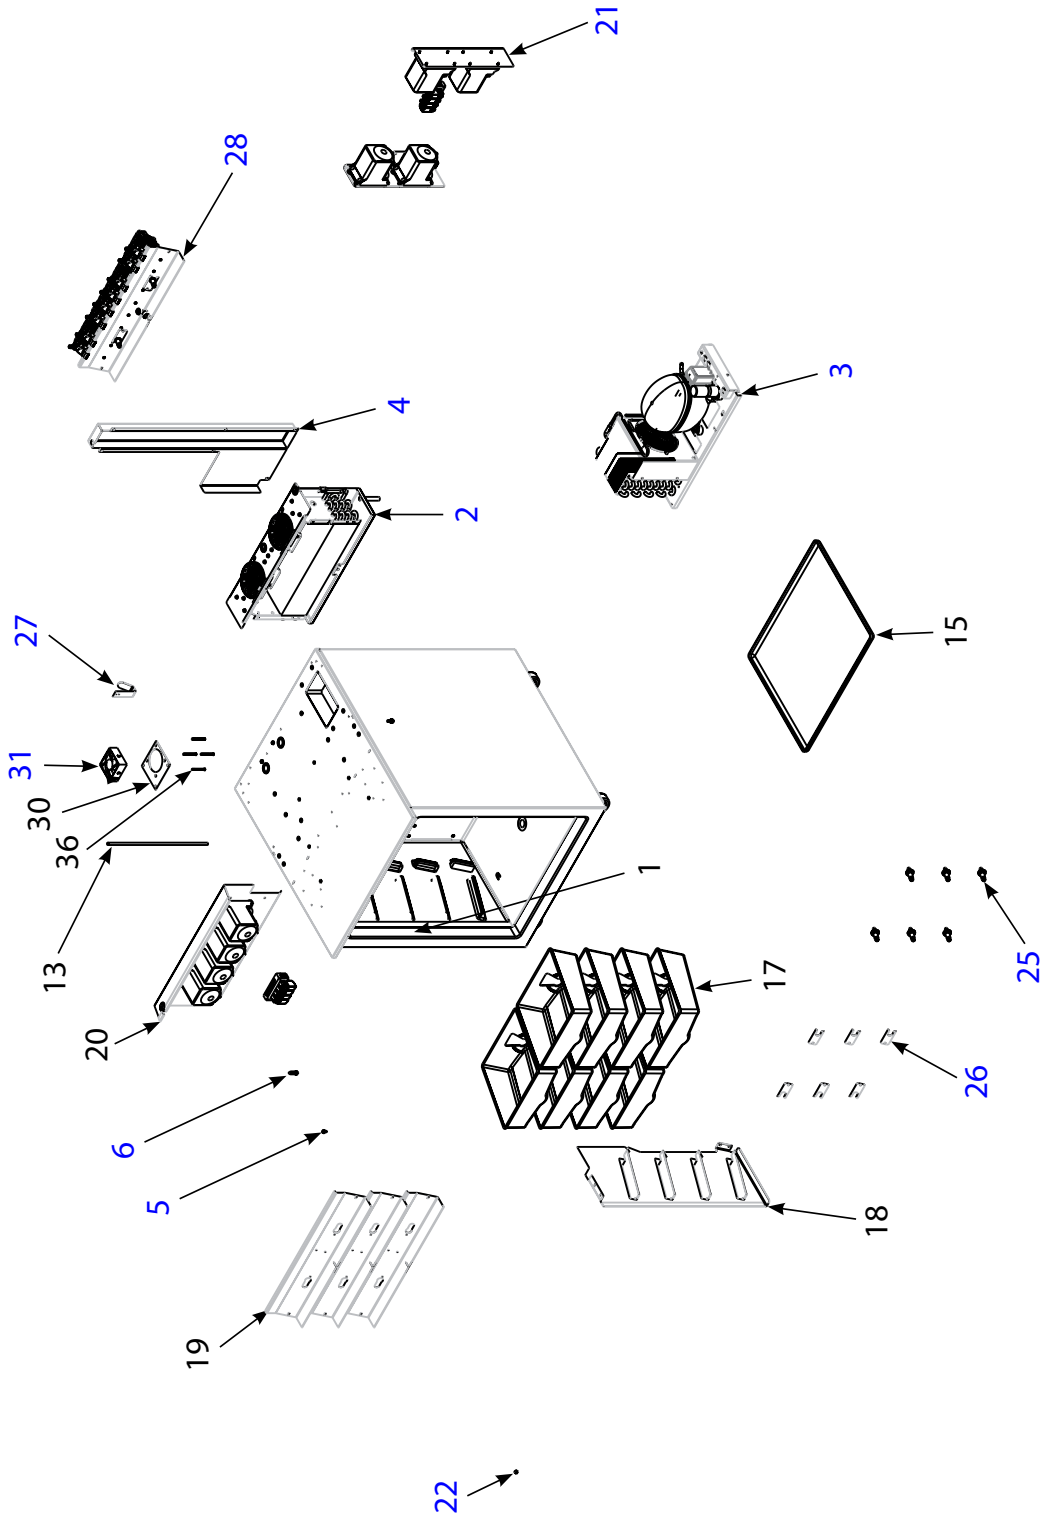

Refrigerated Cabinet

Refrigerated Cabinet

#	Part #	Description	QTY	NOTE
1	N/A	Assy,Foamed Base,Bic Man Fil	1	
2	000-CD0-0002-S	Assy, Evap Coil 120V	1	
2	000-CD0-0001-S	Assy, Evap Coil 240V		
2a	3517382	EVAP COIL, COIL ONLY		
2b	3517383	FAN BLADE 4.5"		
2c	2160022	FAN GUARD 4.7"		
2d	372-A9Y-0003-S	EVAP FAN BRACKET		
2e	2162692	FAN MOTOR 230V/50-60HZ		
2f	2162691-S	FAN MOTOR 115V/60HZ - EVAPORATOR		
3	000-BN5-000H	Assy,Cond Unit,Bic	1	
4	028-CCZ-000A-S	Cvr,Refg Lines,Bk,Bic Man	1	
5	9321088	Screw, #10 X .50, Z-S/H-Hw-A	6	
6	9321116	Screw, 0.25 X 1.25, Z-H-Hw-S	4	
7	9321007	Screw,#8-32X.50,S-P-Tr-M	6	
8	9320002	Rivet,Pop,0.125X.031 Grip,S/S	2	
9	3234411	Tie,Zip,11"	1	
10	9321011	Screw, #10-24 X 0.37, S-P-Tr-M	2	
11	3547198	Coupling, Reducing, 0.375 - 0.312, Copper	1	
12	3547377	Coupling, 0.375, Solder, Copper	1	
13	373-252-002T-S	Tubing 16" Suction	1	
14	2186859	Harness, Evap Fans, Bic	1	
15	1703020	Pan, Product Drip	1	
16	3547858	Tube,0.25 Poly,Blue	1	
17	1706268	Bin,Product,Horz	8	
18	N/A	Support,Cnt Bin,Welded,Bic	1	
19	N/A	Shelf,Product Stop,Bic	3	
20	N/A			
21	N/A			
22	9321041	Nut, Acorn, #10-24, Chrome Plated	2	
23	1702023	Tubing,0.5625Odx0.3125Id,Clear	1	[1]
24	9324097	Clamp,Oetiker,Hose,In Lines	18	
25	3547897	Fitting,Product To Pump Tapered	6	
26	270-CCQ-0033-S	Plate, Holding, Product, Tube, Bic	6	
27	263-428-0000-S	Bracket, Shy Cord, Hook, Small, Bic	1	
28	000-BIC-0065	Expansion VALVE ASSEMBLY	1	
28a	3239690	EXPANSION VALVE		
29	2187001	Harness,Dispense,Sol	1	
30	372-BHE-0004	Mount,Fan,Bic Man	1	
31	2160043	Fan,Axial,80X80x32,82 Cfm DUCT FAN	1	
32	MPC00199	THUMBSCRW,#8-32 X 0.5"	3	
33	3978124	Guard,Fan,3-0.125",Wire		
34	3234402	Tie, Cable, Electrical Wiring