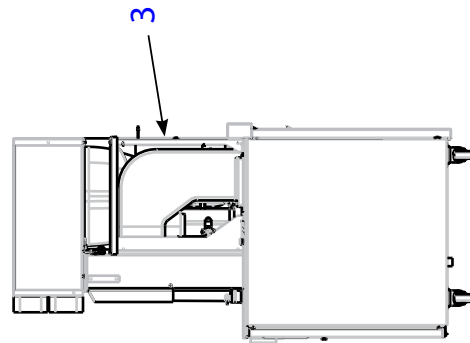

Exterior Replacement Parts (continued)