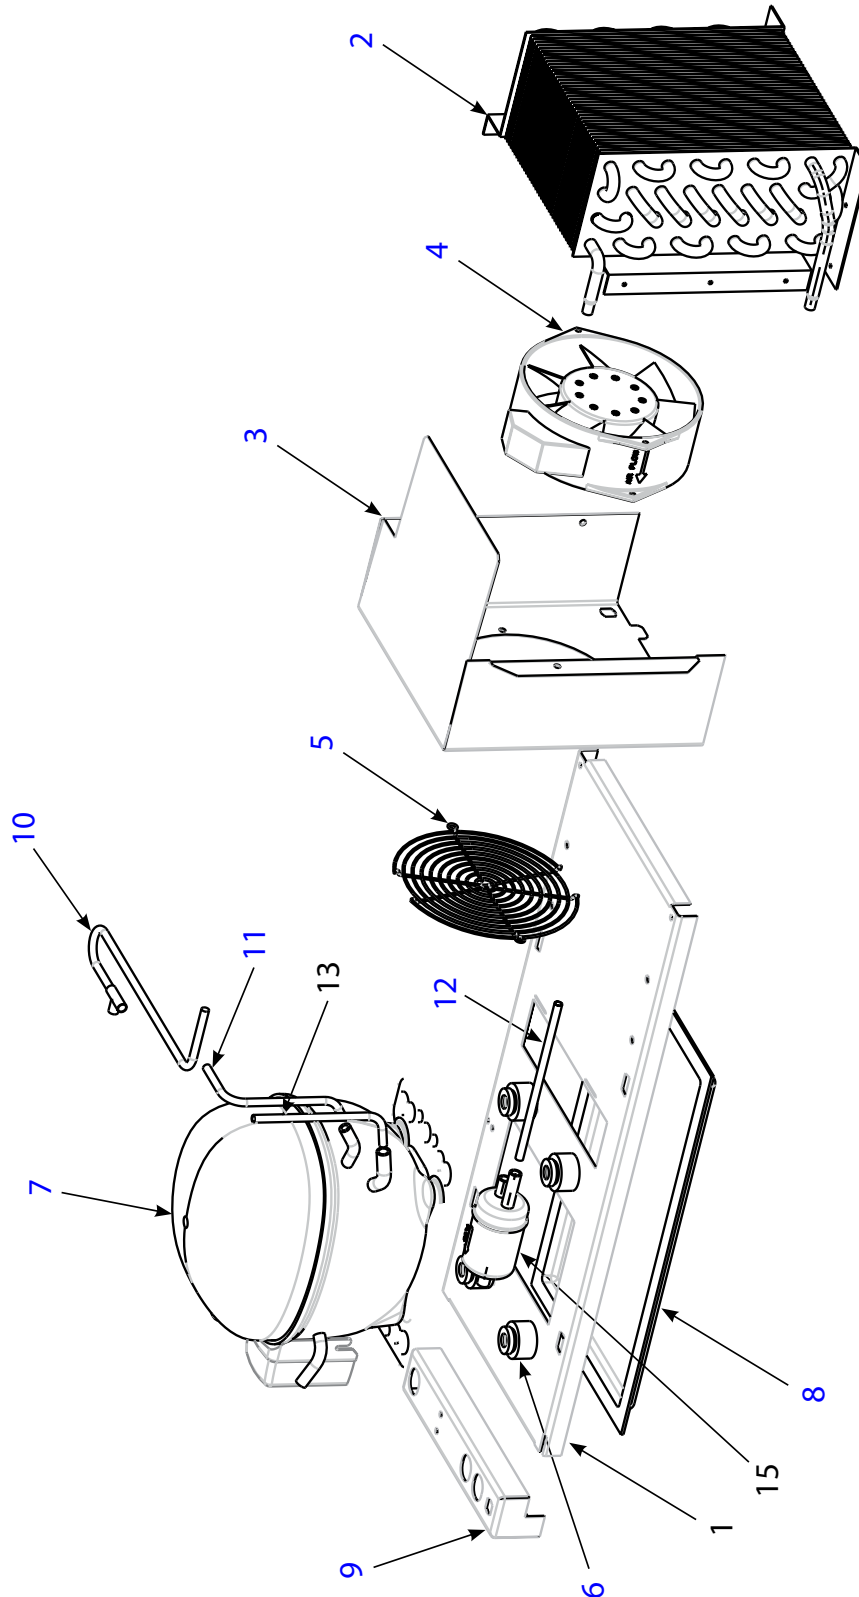

PART NOTES

[1]	CLEAR
[2]	BLUE

Condenser

Condenser

#	Part #	Description	QTY	NOTE
1	024-BDF-003G	CONDENSER BASE	1	
2	3517381	CONDENSER COIL	1	
3	026-C58-0004	Shroud, 0.2 Hp Cond. Coil	1	
4	2160028	FAN MOTOR 120V	1	
4a	2162720	FAN MOTOR 230V		
4b	024-CCQ-0014	FAN MOUNTING BRACKET		
4c	3516457	FAN CONDENSER BLADE, 7.25 DIA, 30 DEG		
5	2160030	FAN GUARD 6.0"	1	
5b	2160022	FAN GUARD 4.7"		
5c	2160020	FAN GUARD 7.25		
6	3234717	Grommet,Comp,Mtg,Tecum,#70711	4	
7	3526997	Comp,Tf4clx,115V/60Hz,Danfoss	1	
8	039-231-0032-S	Pan, Condensate, Sm	1	
9	024-AJ0-0036	Cover,Trough,0.33 Hi Prsr Ax	1	
10	033-252-002G-S	Tubing Tee To Coil	1	
11	033-252-002H-S	Tubing Dis To Coil	1	
12	033-252-004L-S	Tubing Straight 6.00 Lg.	1	
13	033-252-002J-S	Tubing Suction	1	
14	3547395	Tee,0.25",Copper Fitting,Solder	1	
15	3516322	Filter-Dryer,(2) Inlet .25"	1	
16	000-998-0030-S	Assy,Hi Pressure,8 Amp	1	
16a	3516324	HIGH PRESSURE SWITCH		
17	3547639	Valve, Access, 0.25 O.d.	2	
18	0074057-S	Tubing, Cap, 0.044 Id X 0.094 Od	1	
19	3516446	START RELAY 115V/60HZ	1	
19a	3516452	START RELAY 220V/50HZ		
20	1700216	COVER RELAY	1	[1]
20a	3516443	COVER RELAY 120V		[2]
21a	2190159	START CAPACITOR 220V 60HZ		[1]
21b	2194787	START CAPACITOR		[2]
22	1701999	Armaflex, 0.625 Id X 0.25 Wall	1	
	3234718	Sleeve,Comp.,Mtg.,Tecum.,#70459	4	
	9321054	Washer, Flat, 5/16	4	

PART NOTES

[1]	115V
[2]	220V

Condenser (continued)

Condenser (continued)

#	Part #	Description	QTY	NOTE
	2183131	Harness,Main & Comp, lbb	1	
	9321163	Screw,1/4 X 1.25,Z-H-Hw-Roll	4	
	9321088	Screw, #10 X .50, Z-S/H-Hw-A	3	
	9321569	Screw,#10-32X0.5,Hx-Hd-T-F	4	
	9321355	Screw, #10-32 X 0.50, S-P-Pn-F	2	
	9321341	Bushing,Strain Relief,#1120	2	
	2194697	Bushing,Strain Relief,0.37-0.43	2	
	2193958	Bushing,Strain Relief,.875X.77,.32-.36 Grip	1	
	0074057-S	CAP TUBE 0.04" ID X 0.094" OD	1	