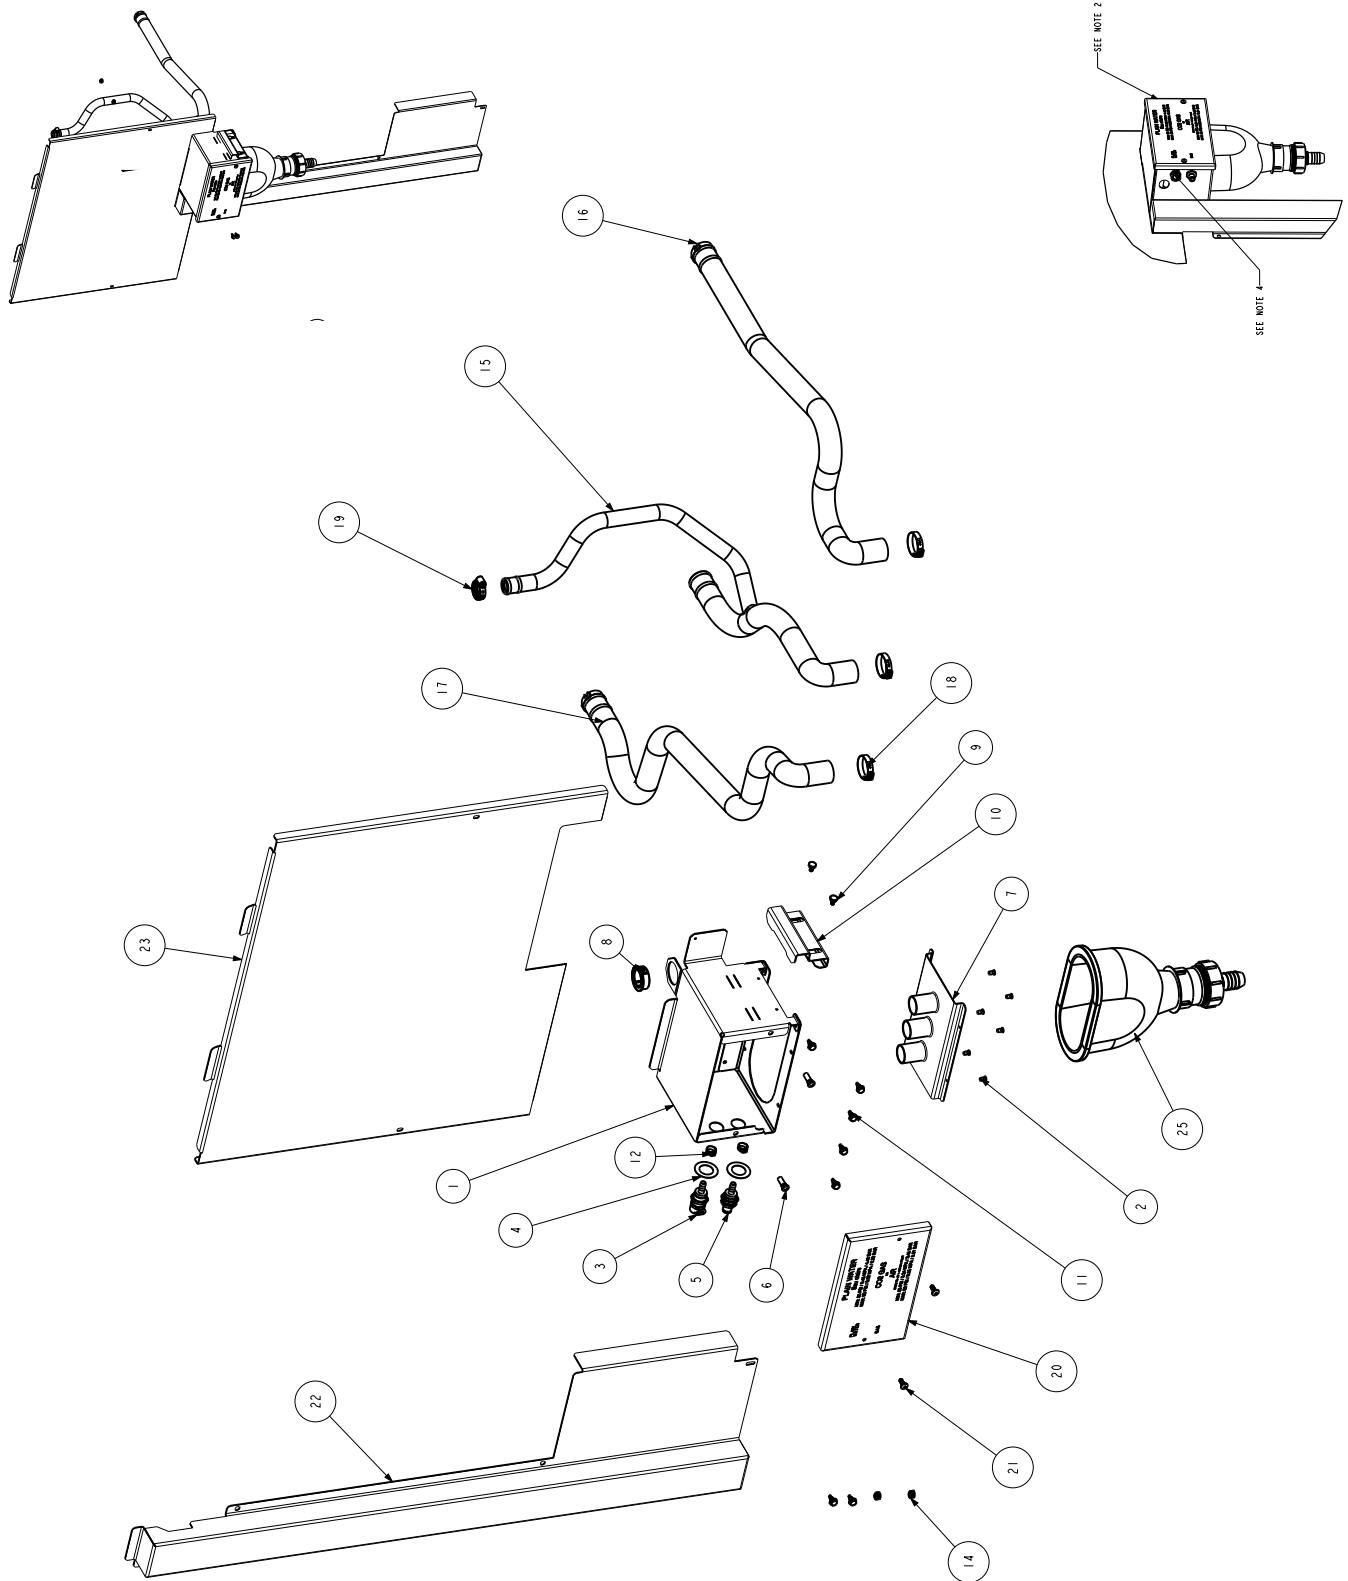

Drain (North America)

Drain (North America)

#	Part #	Description	QTY	NOTE
	000-BIC-00FC-S	KIT,BIC,DRAIN MF, North America		
1	024-CDU-003C	ENCLOSURE,DRAIN,ELEC, PLUMBNG, USA	1	
2	9320002	RIVET, 1/8x1/4,GRIP .031-.125, S/S	6	
3	3237375	COUPLING,FEMALE, 1/4" BARB	1	
4	265-CDU-0016	WASHER,SENSOR SHIELD	2	
5	3237385	COUPLING,MALE, 1/4" BARB	1	
6	9321531	NUT, INSERT, THREADED, 8-32,CLOSE	2	
7	000-BIC-006F	ASM DRAIN SPLASH GUARD MNFLD	1	
8	9321341	BUSHING,SNAP, 1.25",BLACK	1	
9	9321137	SCREW,#8-32,S-H-HX,SHOULDER	2	
10	025-CDU-001F	HANDLE,DRAIN ACCESS,BIC MF	1	
11	9321353	SCREW, #/0 X 0.50, S--H-HW-TEK	7	
12	9324095	CLAMP,OETIKER, 10.5MM	2	
13	1702022	TUBING, 1/4" ID X 3/8" OD,CLR BLUE	5.0 FT	
14	9324196	CLAMP,OETIKER,3/8-7/16 RANGE	2	
15	1708675_AUS	TUBE,DIPPED,CTR,DRAIN,BIC MF	1	
16	1700017	TUBE,DIPPED,LT,DRAIN,BIC MF	1	
17	1700018	TUBE,DIPPED,RT,DRAIN,BIC MF	1	
	1708675	OLD ONE PIECE COMPLETE DRAIN (Will be obsoleted when stock out)		
18	9325036	CLAMP,OETIKER,HOSE 31.6	1	
19	3235563	CLAMP, HOSE, 9/16" - 1 1/16"	1	
20	265-BZZ-OOOM	COVER BK INLET BIC MAN FILL	3	
21	9321007	SCREW,#8-32X.50,S-P-TR-M	2	
22	028-CCZ-000F	CVR,REFG LINES,BK,BIC MAN	1	
23	272-CCZ-000D	PANEL BK BIC MANUAL	1	
24	9294892	LABEL,WIRING,MODULAR	1	
25	1708934	SINK, WITH SPICKET ADAPTER	1	
26	9295083	INSTR, DRAIN KIT INSTALL	1	
27	9295082	LABEL,WARNING,PROP 65	1