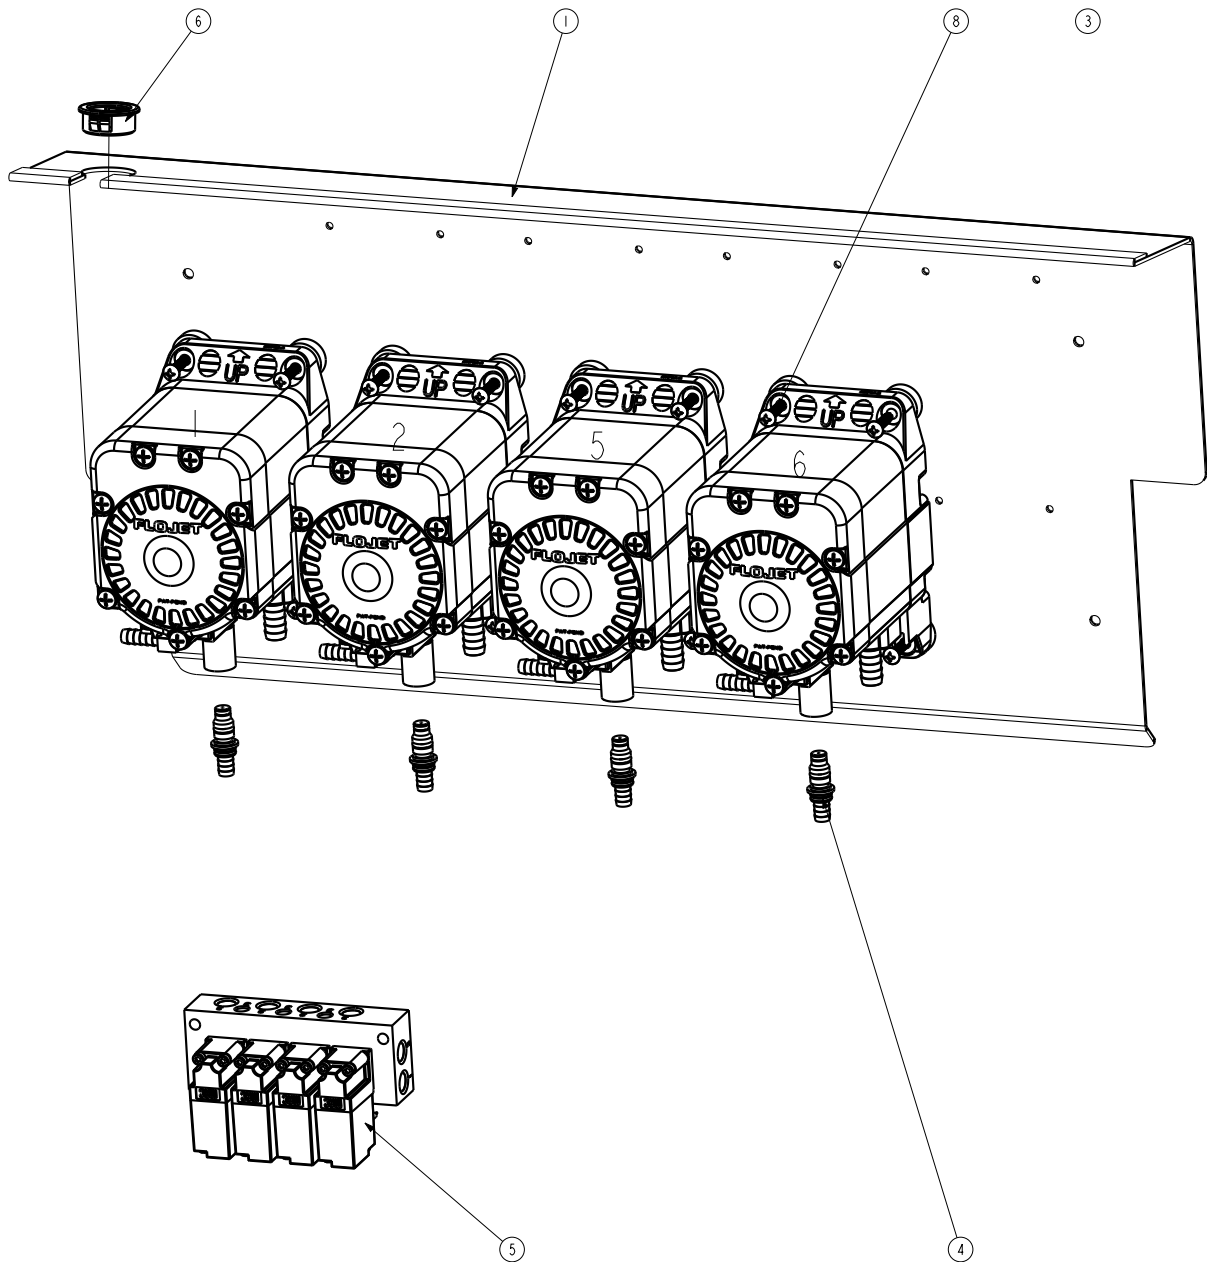

Pumps and Solenoids

Pumps and Solenoids

#	Part #	Description	QTY	NOTE
	000-CDS-0030	ASSY, PUMP, TOP, BIC		
1	9324095	CLAMP, OETIKER, HOSE 10.5MM	8	
2	380-CD5-0003	COVER, EVAP, SMOOTHIE BIC	1	
3	3239675	PUMP, FLOJET, NSF, NO ASO	4	
4	3239680	RESTRICTOR, PUMP, BIC	4	
5	3239691	SOLENOID, 4 POS, LARGE EXHAUST (4 SOLENOIDS ON A BLOCK)		
5a	020005547	SOLENOID (1 SOLENOID, NO BLOCK)		
5b	000-BIC-001E-S	SOLENOID REPLACEMENT KIT (OLD ROUNDED SOLENOIDS)		
6	1702022	TUBE, 0.25" ID X 3/8" OD, CLEAR BLUE	4.0 FT	
7	9321198	BUSHING, 1.00", SNAP, HEYCO	1	
8	9324101	SCREW, #8-32 X 0.75", S-P-PN-F	16