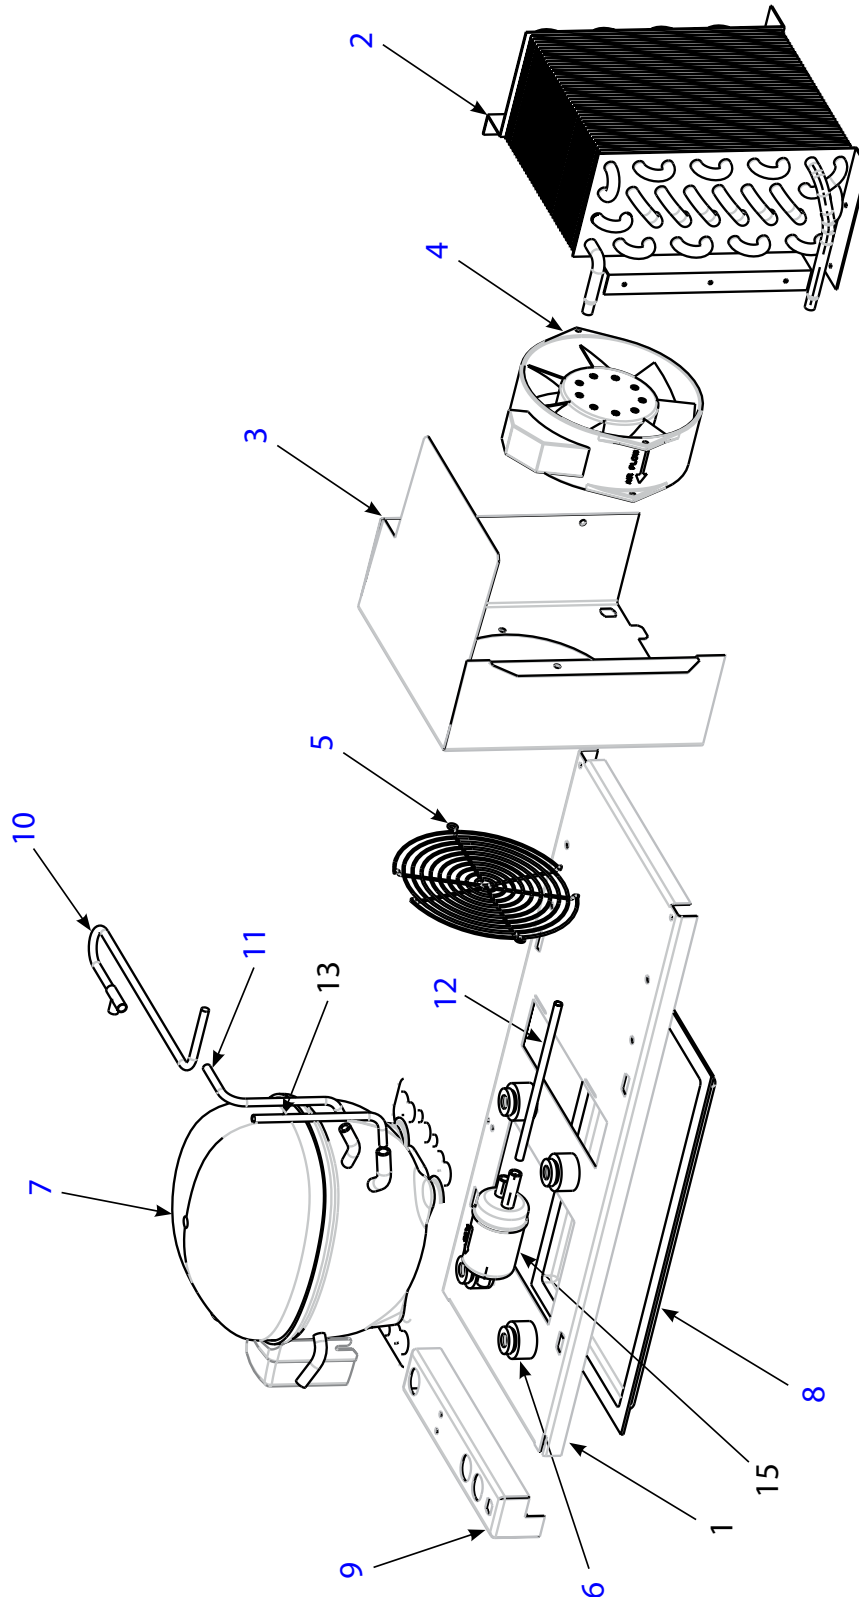

Condenser

Condenser

#	Part #	Description	QTY	NOTE
1	024-BDF-003G	CONDENSER BASE	1	
2	3517381	CONDENSER COIL	1	
3	026-C58-0004	Shroud, 0.2 Hp Cond. Coil	1	
4	2160028	FAN MOTOR 120V	1	
4a	2162720	FAN MOTOR 230V		
4b	024-CCQ-0014	FAN MOUNTING BRACKET		
4c	3516457	FAN CONDENSER BLADE, 7.25 DIA, 30 DEG		
5	2160030	FAN GUARD 6.0"	1	
5b	2160022	FAN GUARD 4.7"		
5c	2160020	FAN GUARD 7.25		
6	3234717	Grommet,Comp,Mtg,Tecum,#70711	4	
7	3526997	Comp,Tf4clx,115V/60Hz,Danfoss	1	
8	039-231-0032-S	Pan, Condensate, Sm	1	
9	024-AJ0-0036	Cover,Trough,0.33 Hi Prsr Ax	1	
10	033-252-002G-S	Tubing Tee To Coil	1	
11	033-252-002H-S	Tubing Dis To Coil	1	
12	033-252-004L-S	Tubing Straight 6.00 Lg.	1	
13	033-252-002J-S	Tubing Suction	1	
14	3547395	Tee,0.25",Copper Fitting,Solder	1	
15	3516322	Filter-Dryer,(2) Inlet .25"	1	
16	000-998-0030-S	Assy,Hi Pressure,8 Amp	1	
16a	3516324	HIGH PRESSURE SWITCH		
17	3547639	Valve, Access, 0.25 O.d.	2	
18	0074057-S	Tubing, Cap, 0.044 Id X 0.094 Od	1	
19	3516446	START RELAY 115V/60HZ	1	
19a	3516452	START RELAY 220V/50HZ		
20	1700216	COVER RELAY	1	[1]
20a	3516443	COVER RELAY 120V		[2]
21a	2190159	START CAPACITOR 220V 60HZ		[1]
21b	2194787	START CAPACITOR		[2]
22	1701999	Armaflex, 0.625 Id X 0.25 Wall	1	
	3234718	Sleeve,Comp.,Mtg.,Tecum.,#70459	4	
	9321054	Washer, Flat, 5/16	4	

PART NOTES

[1]	115V
[2]	220V