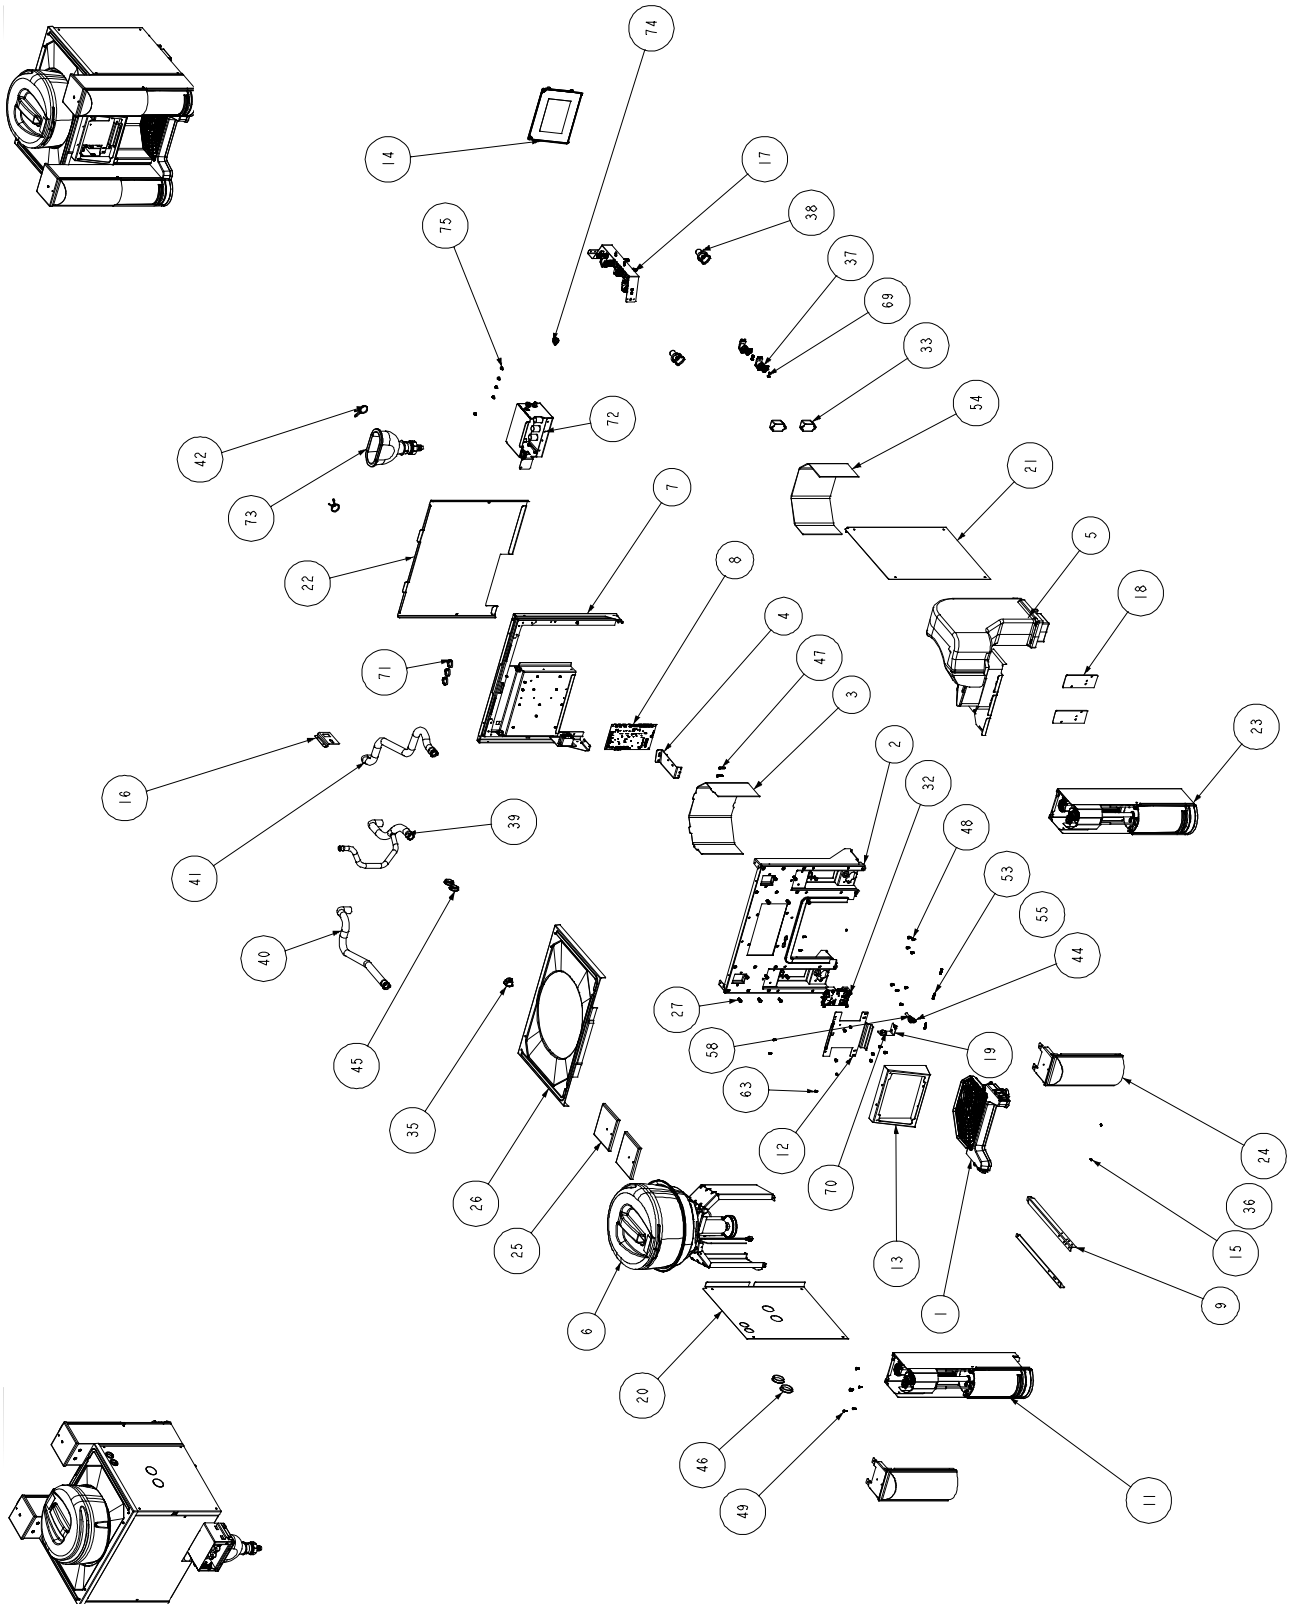

Top Cabinet

Top Cabinet

#	Part #	Description	QTY	NOTE
1	000-BIC-0066	ASSY,DRAIN TRAY	1	
2	000-BIC-006B	ASSY,FRAME FRT,MODULAR	1	
3	264-CCZ-0002	SPL PNL,BK,SS,BIC MAN FILL	1	
4	024-CDU-000V	BRACKET, SPRT, BIC, MAN FILL	1	
5	000-BIC-0067	ASSY,MAN FILL DUCT	1	
6	3235143	ASSY,SHAVER,120V,BIC MF,0.119"	1	
7	000-CEO-0003	ASSY,FRAME,BACK,BIC MAN	1	
8	2195346	SRB BOARD	1	
9	025-CCN-000E	FRAME,SIDE,BIC MAN	2	
10	9294848	TAPE,1/2" HI/MED,DBL SIDED	1.000	
11	000-BIC-007A	ASSY,BLENDER MODULE LHS	1	
12	024-CCQ-001A	BRKT,UI MOUNT,BIC MAN	1	
13	271-CCQ-0019	BEZEL,7IN SCREEN,BIC MAN	1	
14	020008500	ASSY CNTRL MF 7" UI 4.0.10	1	
15	9324152	SCREW,4-24,1/2",CS,HI-LOW	2	
16	023-BZZ-000H	BRACKET,USB ON-OFF,BIC MAN	1	
17	000-BIC-007J	ASSEMBLY, REGULATOR	1	
18	025-CCN-000J	BRACKET-WATER VALVE	2	
19	026-CCQ-001G	CLIP,TUBING/WIRING,BIC	1	
20	272-CCJ-0013	PANEL,LH,BIC MANUAL	1	
21	272-CCJ-000U	PANEL RH BIC MANUAL	1	
22	272-CCZ-000D	PANEL BK BIC MANUAL	1	
23	000-BIC-006J	ASSY,BLENDER MODULE RHS	1	
24	000-BIC-000L	ASSY, FRONT FASCIA	2	
25	271-CCJ-000Z	COVER TOP MIXER	2	
26	1708679	COVER,ICE BIN,TOP,BIC MAN	1	
27	9321022	SCREW, 1/4-20 X 0.75, Z-H-HW-ROLL	12	
28	2185679	HARNESS,120V POWER RELAY	1	
29	2187102	HARNESS,DC MODULAR,BIC	1	
30	2187103	HARNESS,AC DIST,BIC MAN FILL	1	
31	2186900	HARNESS,TEMP PROBE,SENSOR	2	
32	2195559	PWR SUPPLY, 24 VDC, 4.6A / 6.3A	1	
33	2196069	RELAY, 24DC COIL, DPDT	2	
34	2187101	CORD/PLUG ASSY, 14/3 NEMA 5-15P	1	
35	2194400	SWITCH, ROCKER, 20A, 6000	1	
36	3547881	CLIP,LOCKING,1/4,PTC	17	
37	3547923	VALVE,S.S SLND,WATER,1/4"	2	
38	1708686	PLUG, DRAIN HOSE, BIC	2