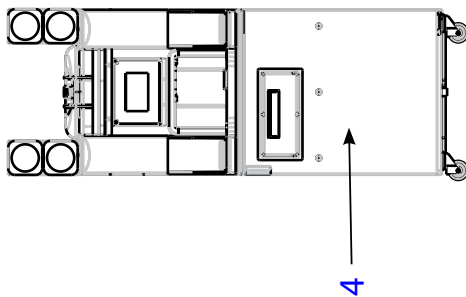

Exterior Replacement Parts (continued)