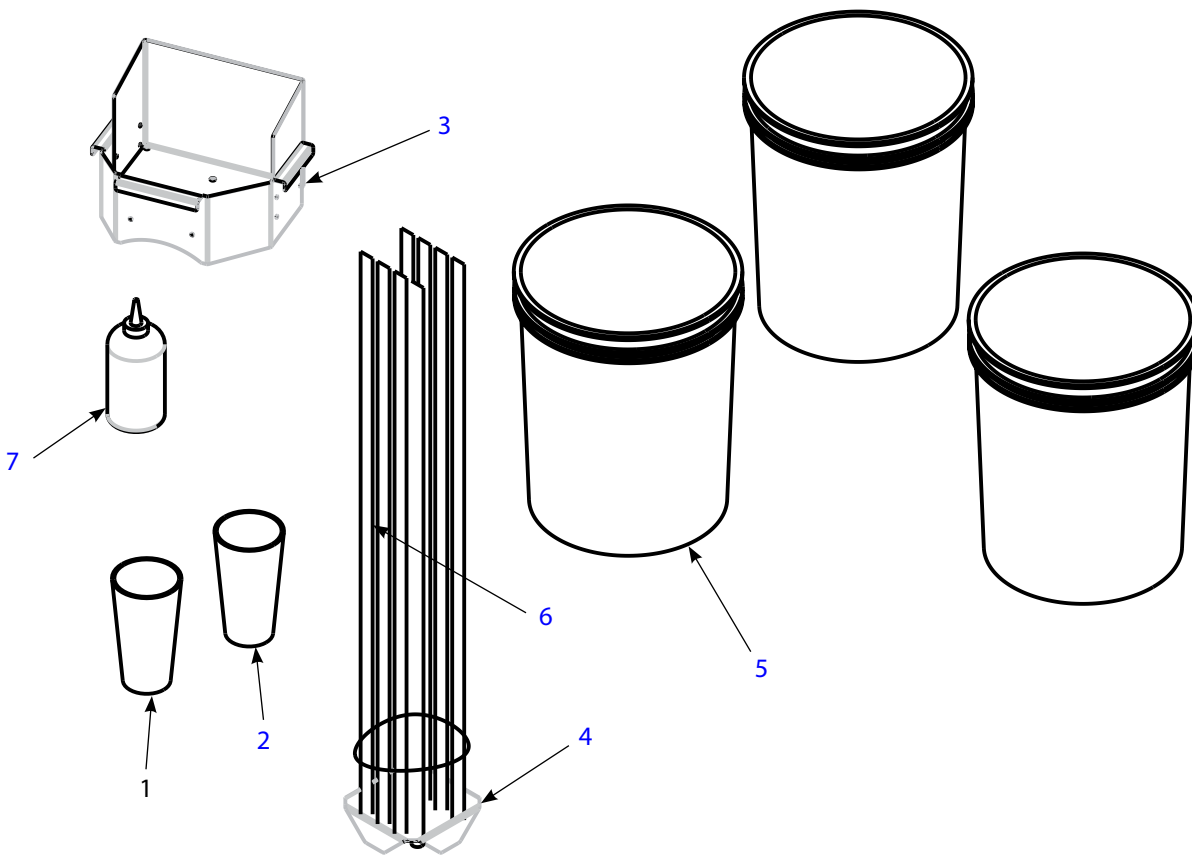

Condenser (continued)

#	Part #	Description	QTY	NOTE
	2183131	Harness,Main & Comp, lbb	1	
	9321163	Screw,1/4 X 1.25,Z-H-Hw-Roll	4	
	9321088	Screw, #10 X .50, Z-S/H-Hw-A	3	
	9321569	Screw,#10-32X0.5,Hx-Hd-T-F	4	
	9321355	Screw, #10-32 X 0.50, S-P-Pn-F	2	
	9321341	Bushing,Strain Relief,#1120	2	
	2194697	Bushing,Strain Relief,0.37-0.43	2	
	2193958	Bushing,Strain Relief,.875X.77,.32-.36 Grip	1	
	0074057-S	CAP TUBE 0.04" ID X 0.094" OD	1	

PART NOTES

[1]	115V
[2]	220V

Cleaning Kit