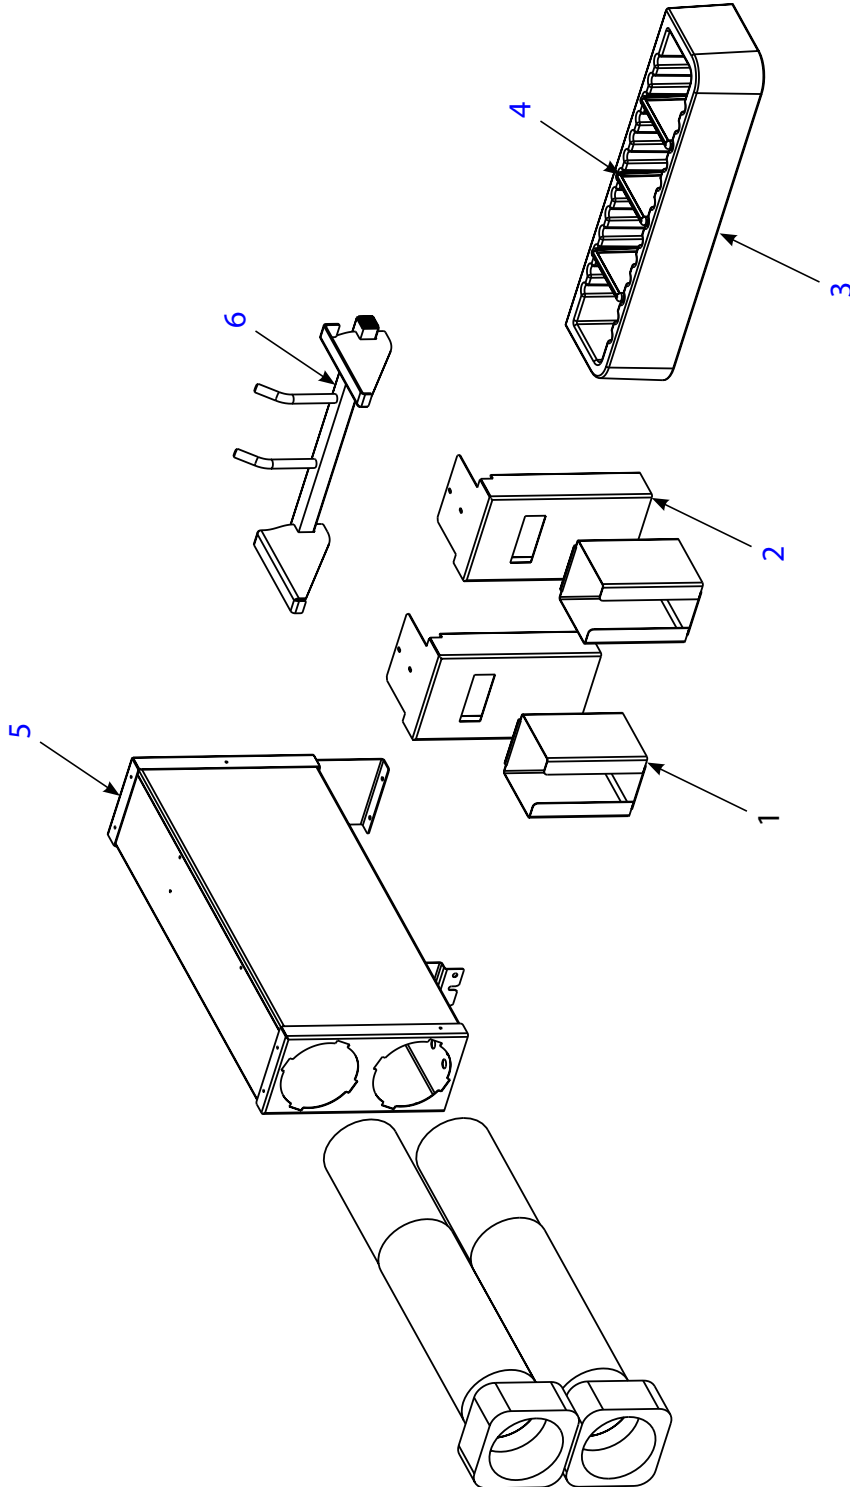

Accessories

Accessories

#	Part #	Description	QTY	NOTE
1	265-B03-003J	Body Lid Holder	2	
2	265-B03-003K	Support,Lid Holder	2	
3	1706194	Rack Syrup	1	
4	1706195	Rack Syrup Divider	3	
5	000-BIC-007L-S	DUAL Cupholder,Assembly,Bic	2	
6	000-BIC-0085-S	Ice Assist BAR	1	
	1706175	SLEEVE		
	BEV00008-S	SINGLE CUP DISPENSER		
	1708739	CUP COVER TALL		
	3235216	SCALE, CALIBRATION, BIC		
	3547770	REINFORCED TUBING, TYGON		
		Body Lid Holder		
		Support,Lid Holder		
		Rack Syrup		
		Rack Syrup Divider		
		DUAL Cupholder,Assembly,Bic		
		Ice Assist		
		SLEEVE		
		SINGLE CUP DISPENSER		
		CUP COVER TALL		
		SCALE, CALIBRATION, BIC		
		REINFORCED TUBING, TYGON		