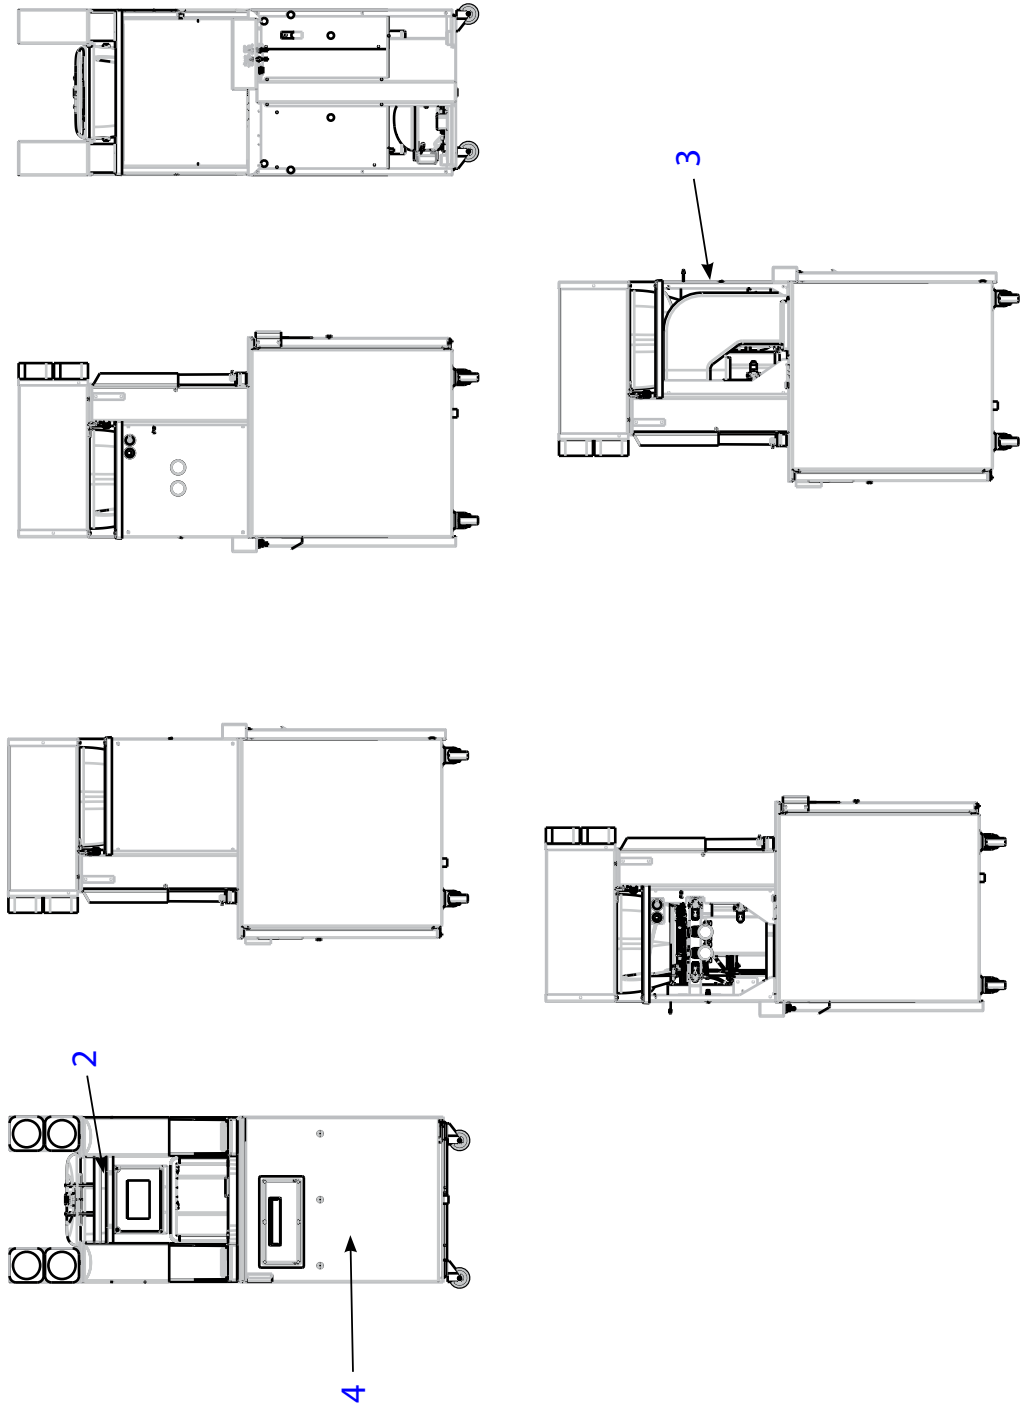

Exterior Replacement Parts