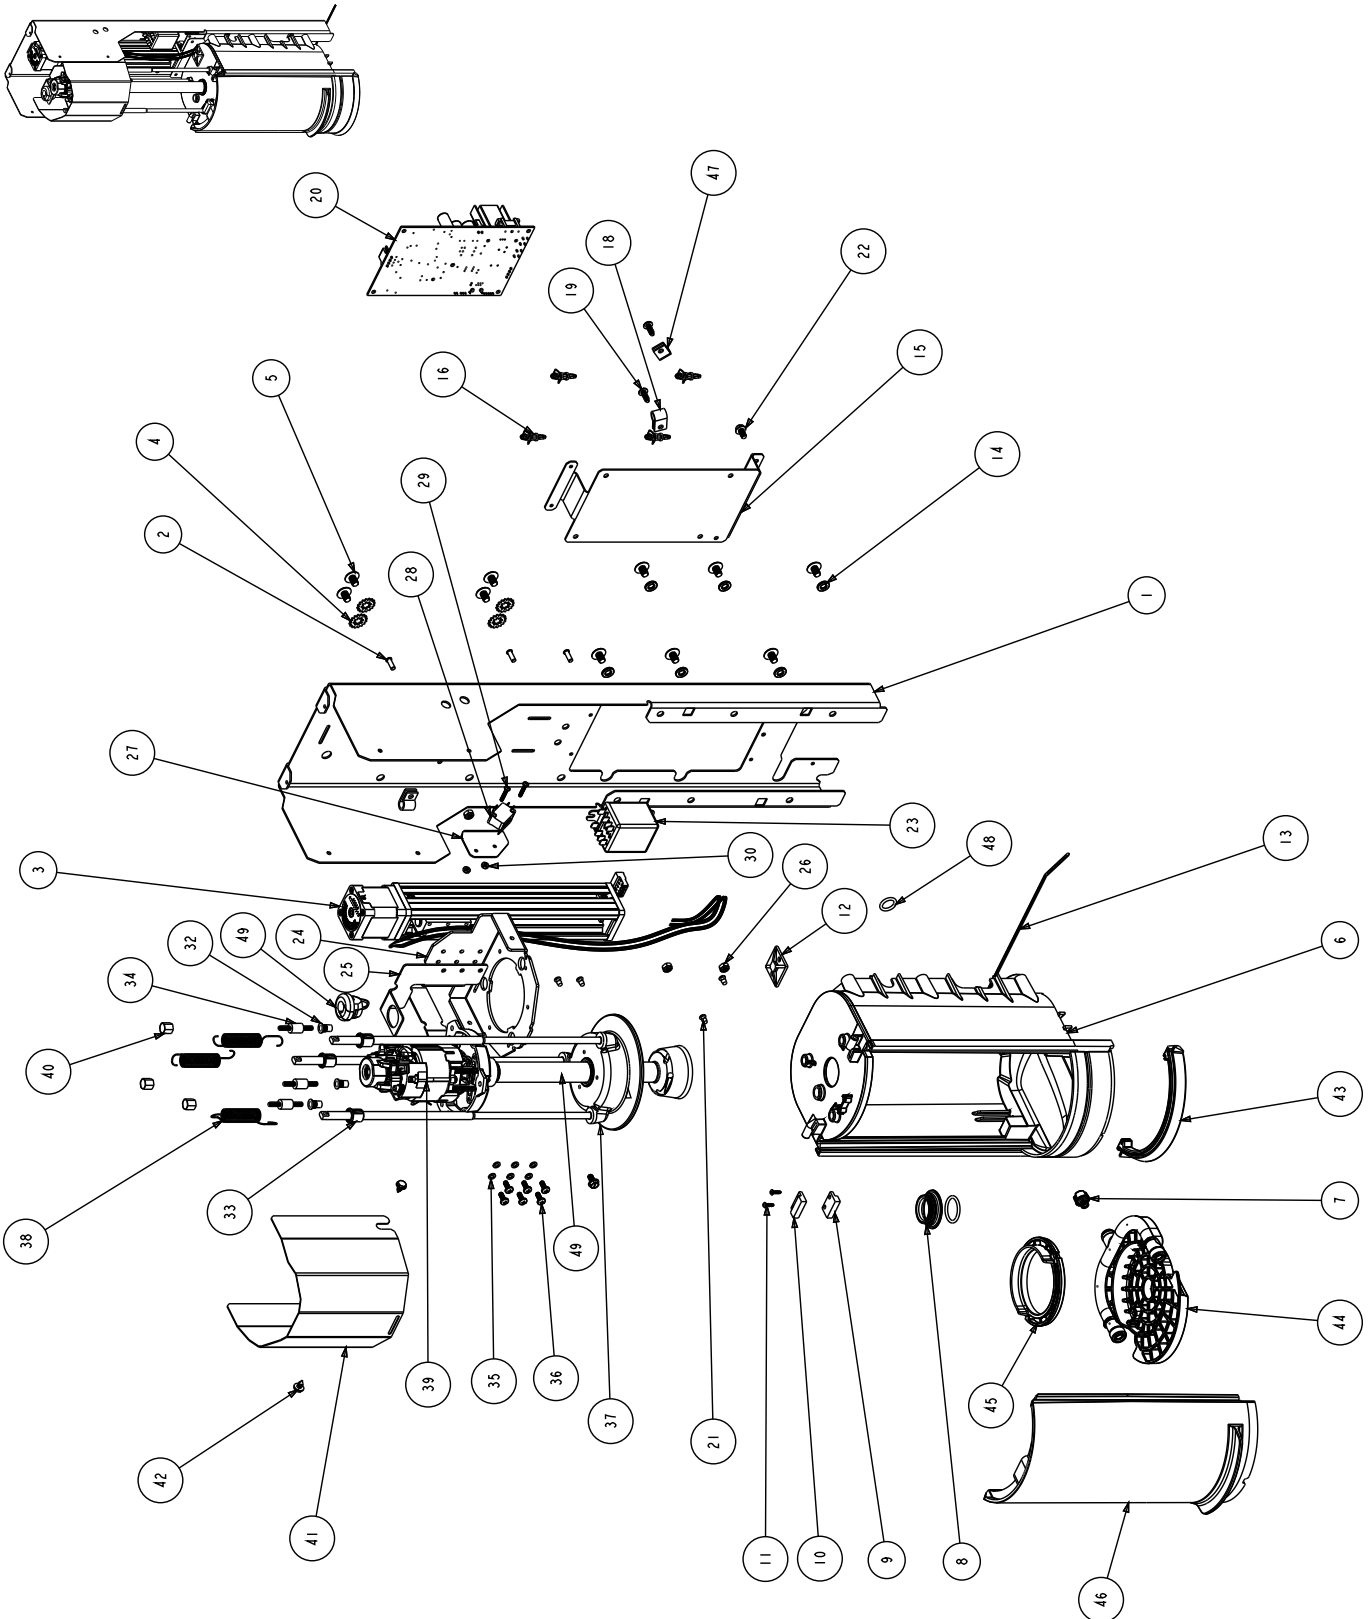

Blender Module (continued)

Blender Module (continued)

#	Part #	Description	QTY	NOTE
36	9324154	SCREW, M4 X 10 PH-MS	6	
37	000-BIC-010V-S	ASSY,RINSE CAP/COVER	1	
37A	000-BIC-01CY-S	RINSE CAP/COVER ONLY		
37B	3239682	GUIDE ROD		
38	3239795	SPRING, BLENDER,BIC	3	
39A	000-BIC-01CV-S	MIXER MOTOR (MOTOR, SHAFT & ISO MOUNTS) 120V GENERAL MARKET	1	
39B	000-BIC-01CU-S	MIXER MOTOR (MOTOR, SHAFT & ISO MOUNTS) 230V GENERAL MARKET		
39C	020008744	MOTOR WITHOUT SHAFT - 120V		
39D	4039162	MOTOR WITHOUT SHAFT - 230V		
39E	3239826	MIXER MOTOR ASSY (MOTOR & SHAFT) 120V - CANADA MCD OPEN BELL		
39F	020008743	MIXER MOTOR ASSY (MOTOR & SHAFT) 120V - USA MCD CLOSED BELL		
39G	3239821	MIXER MOTOR ASSY (MOTOR & SHAFT) 230V - GENERAL MARKET OPEN BELL		
39H	3239823	MIXER MOTOR ASSY (MOTOR & SHAFT) 230V - CLOSED BELL		
40	9321034	NUT, HEX, #10-24, ZINC PLATED	3	
41	026-CDR-000Y-S	COVER UL MIXER BIC MANUAL	1	
42	9321071	SCREW,#10X3/8,Z-H-HW-S	2	
43	1708737	SEAL, TABLETOP BLENDER, BIC	1	
44	1708687	GRATE, RINSE ASSY, BIC	1	
45	1708685	INSERT, CUP ALIGNMENT, BIC	1	
46	1708691	BLENDER HOUSING DOOR	1	
47	3235182	CLAMP,LOOP 1/4, PLASTIC	1	
48	3547898	O-RING,112,ID 1/2,OD 44881	1	
49A	020008753	ORANGE TIPPED SHAFT ONLY OPEN BELL - CANADA, WORLDWIDE MCD		
49B	020008742	ORANGE TIPPED SHAFT ONLY CLOSED BELL - USA MCD		
	2187270	POWER CORD FOR MIXER MOTOR, BLACK		
	2187104	9-PIN HARNESS,BLENDER,MODULAR	1	
	2185678	HOME SWITCH HARNESS (BLENDER LIMIT, BIC)	1