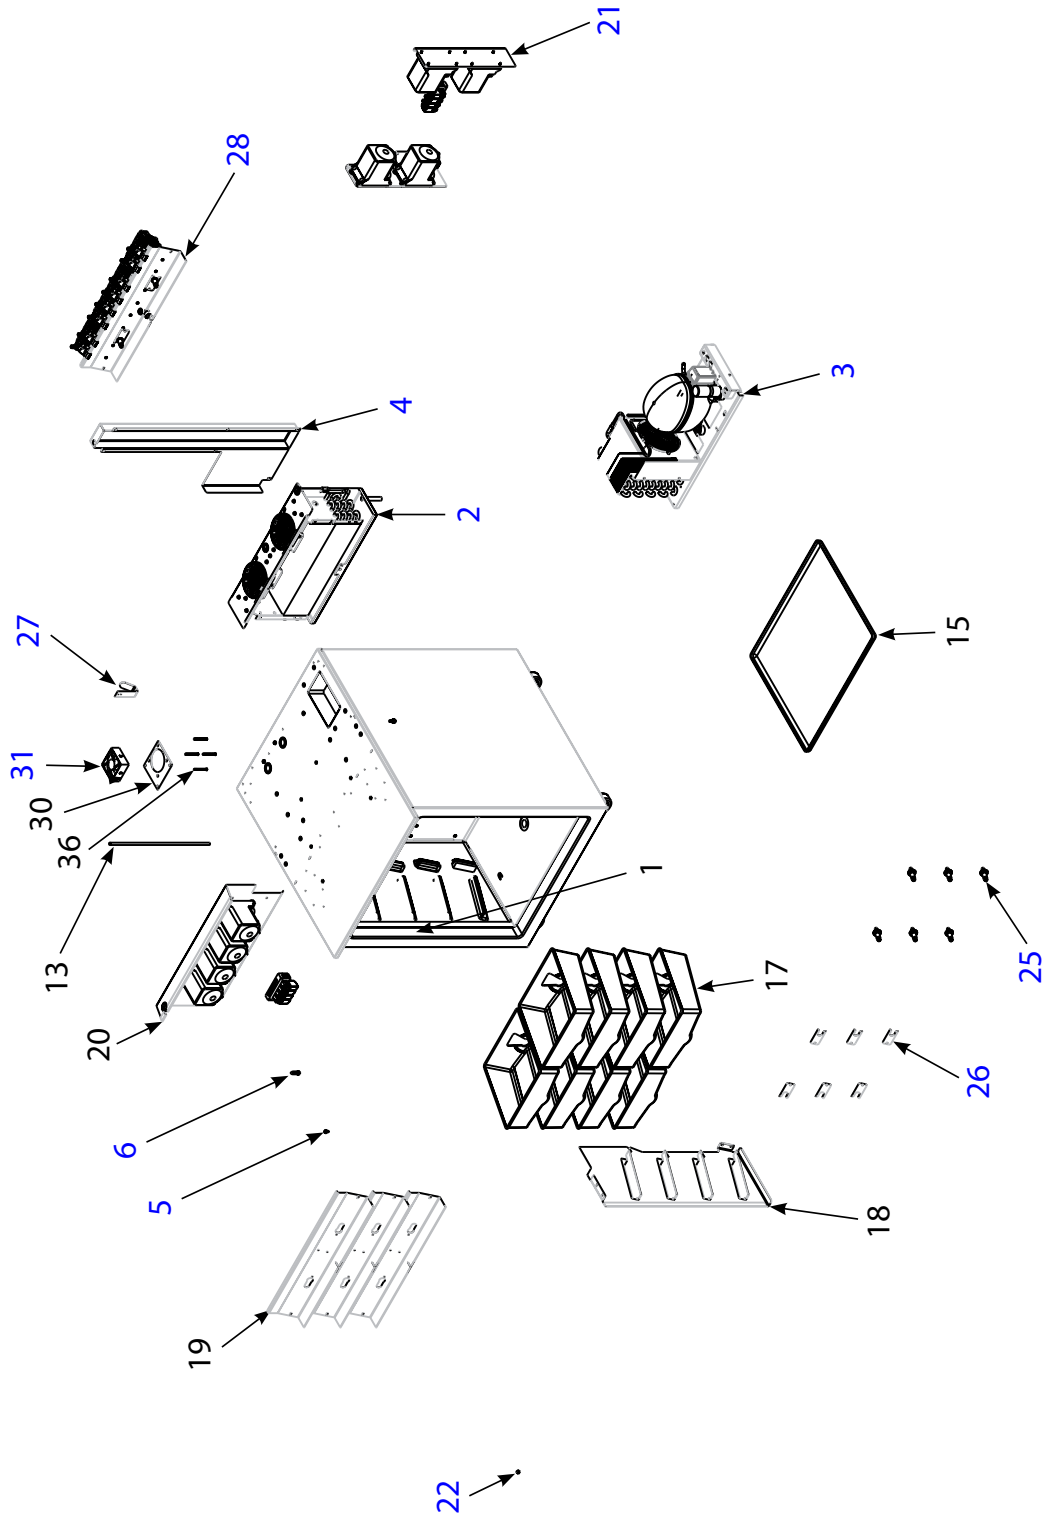

Refrigerated Cabinet (continued)

Refrigerated Cabinet (continued)

#	Part #	Description	QTY	NOTE
35	9321018	Nut, Hex, #8-32		
36	9325035	8-32X2,18-8 Ph Pan Hd M/S		
37	3547882	Clip,Locking,0.375,Ptc		
38	3239641	Tie,Zip,8"X.1",Nylon,Black		
39	MPC00199	THUMBSCRW,#8-32 X 0.5"		
40	N/A			
41	380-CDW-005	PUMP BRACKET LOWER LEFT		
42	380-CDW-006	PUMP BRACKET LOWER RIGHT		
43	1702023	TUBING 0.5625" X 0.3125"		[1]
44	1702022	TUBING 0.5625" OD X 0.25" ID		[2]
45	000-CE1-0000-S	SOLENOID VALVE ASSEMBLY (MANIFOLD, FITTINGS & BRACKET)		
45a	020008113	4 POSITION SOLENOID & MANIFOLD		
45b	000-BIC-001E-S	4 POSITION SOLENOID & MANIFOLD & BRACKET		
45C	020005547	SOLENOID ONLY		
46	3547347	FITTING 0.375"		
47	3547784	WATER REGULATOR VALVE		
48	000-BIC-01B5-S	WATER SOLENOID VALVE 0.25"		
49	3547938	COIL SOLENOID VALVE 0.25"		
50	3547785	PRESSURE REGULATOR CO2		
51	3547857	TUBING 0.25" WHITE		
52	3547858	TUBING 0.25" BLUE		
53	3547898	O-RING 0.5" ID X 0.6875" OD		

PART NOTES

[1]	CLEAR
[2]	BLUE