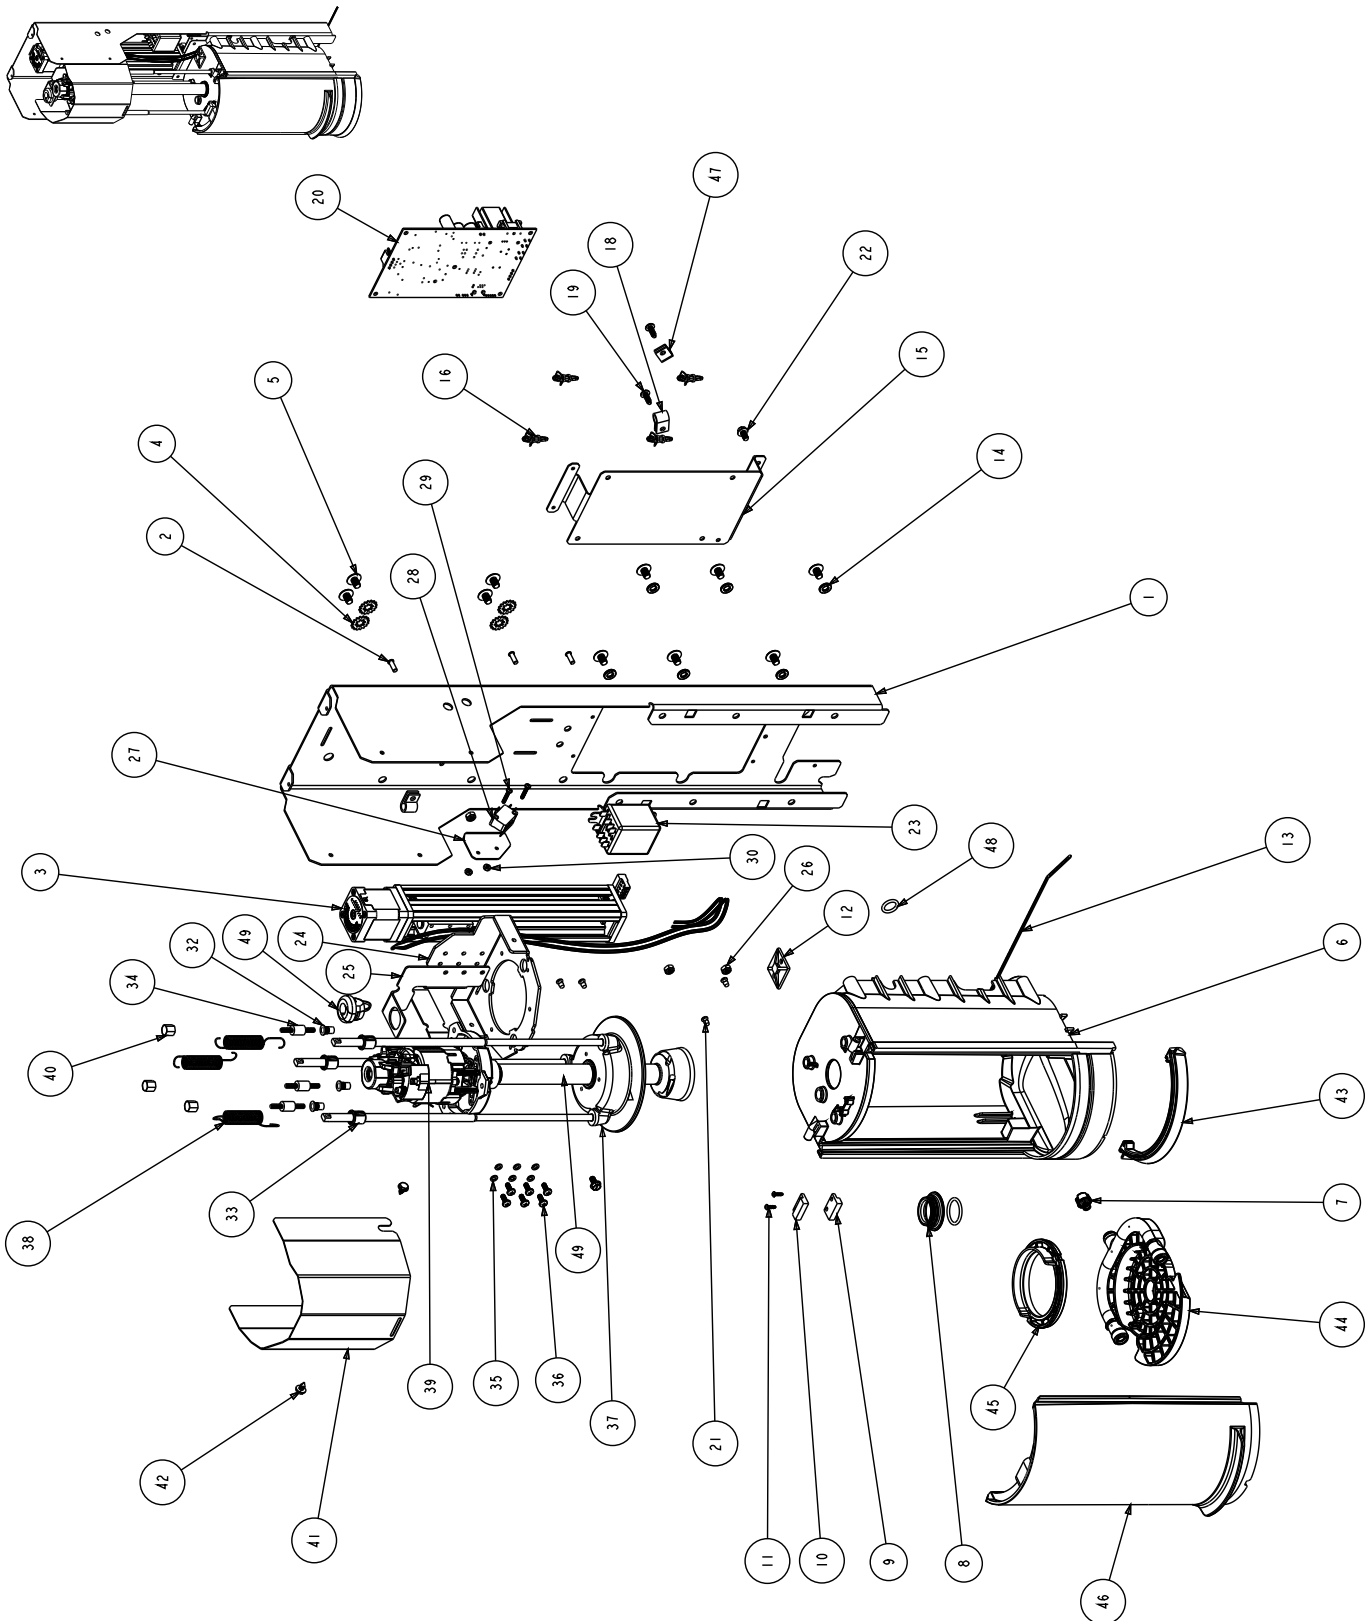

Blender Module

Blender Module

#	Part #	Description	QTY	NOTE
	000-BIC-010T-S	MIXER MODULE ASSEMBLY, COMPLETE		
1	024-CDU-001E	MIXER BRACKET BACK	1	
2	N/A	STUD,8-32X1/2,SELF-CLINCHING	3	
3	3239648	LINEAR RAIL ACTUATOR SYSTEM	1	
4	9321063	WASHER, 1/4, SHAKEPROOF	4	
5	9321150	SCREW, 43834 X 3/8, S/S, TRUSS	10	
6	1708673	MODULE, BLENDER ASSY, BIC	1	
7	1708718	RETAINER,SPRING,ASSY,BIC	1	
8	000-BIC-0088-S	ASSY,BUSHING,BLEND CHAMBER	1	
8a	3235168	CUP COVER BUSHINGS		
9	2162748	SWITCH,REED,RINSE AREA (GRAY)	1	
10	2160033	SWITCH,REED,RINSE AREA (WHITE)	1	
11	9324086	SCREW,HI-LOW,#4 X .375"	2	
12	2193951	PLATFORM,MOUNTING,WIRE TIE	1	
13	3239641	TIE,ZIP,8"X.1",NYLON,BLACK	6	
14	9321059	WASHER, 1/4, SPLIT LOCK, S/S	6	
15	025-CDR-000W	MIXER BOARD BRACKET BIC	1	
16	9324163	SPACER,PCB,SNAP IN,3/8"	4	
17	N/A			
18	3234390	CLAMP,LOOP 5/16, PLASTIC	2	
19	9321355	SCREW,#10-32X0.50,S-P-PN-F	2	
20	2195363	MIXER BOARD (CONTROL, BLENDER, BIC (HSM))	1	
21	N/A	RIVET,1/8X1/4,GRIP,031-.125,S/S	5	
22	2194234	SCREW,#10-32 GROUING	2	
23	2196069	RELAY, 24DC COIL, DPDT	1	
24	379-CDU-0022-S	BRACKET,MIXER MTR MOUNT MOD	1	
25	270-CDU-0023	BRKT,HARNESS,MOD MIXER	1	
26	9321018	NUT, HEX, #8-32	3	
27	025-CCQ-000K-S	BKT LIMIT SWITCH BIC MANUAL	1	
28	2194807	HOME SWITCH (SWITCH, SNAP ACTION, MINI)	1	
29	9324158	SCREW,4-40X5/8,P-Z-PH	2	
30	9324157	NUT,4-40,ZINC,NYLOC	2	
31	N/A			
32	N/A	INSERT,8-32, .080-.130 GRIP	3	
33	9324192	BUSHING,SNAP,.50",BLK,THICK	3	
34	9324159	MOUNT, ISOLATION	3	
35	9324155	WASHER,LOCK,M4,S/S	6