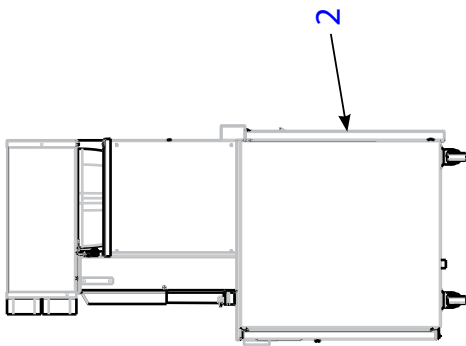

Exterior Replacement Parts (continued)