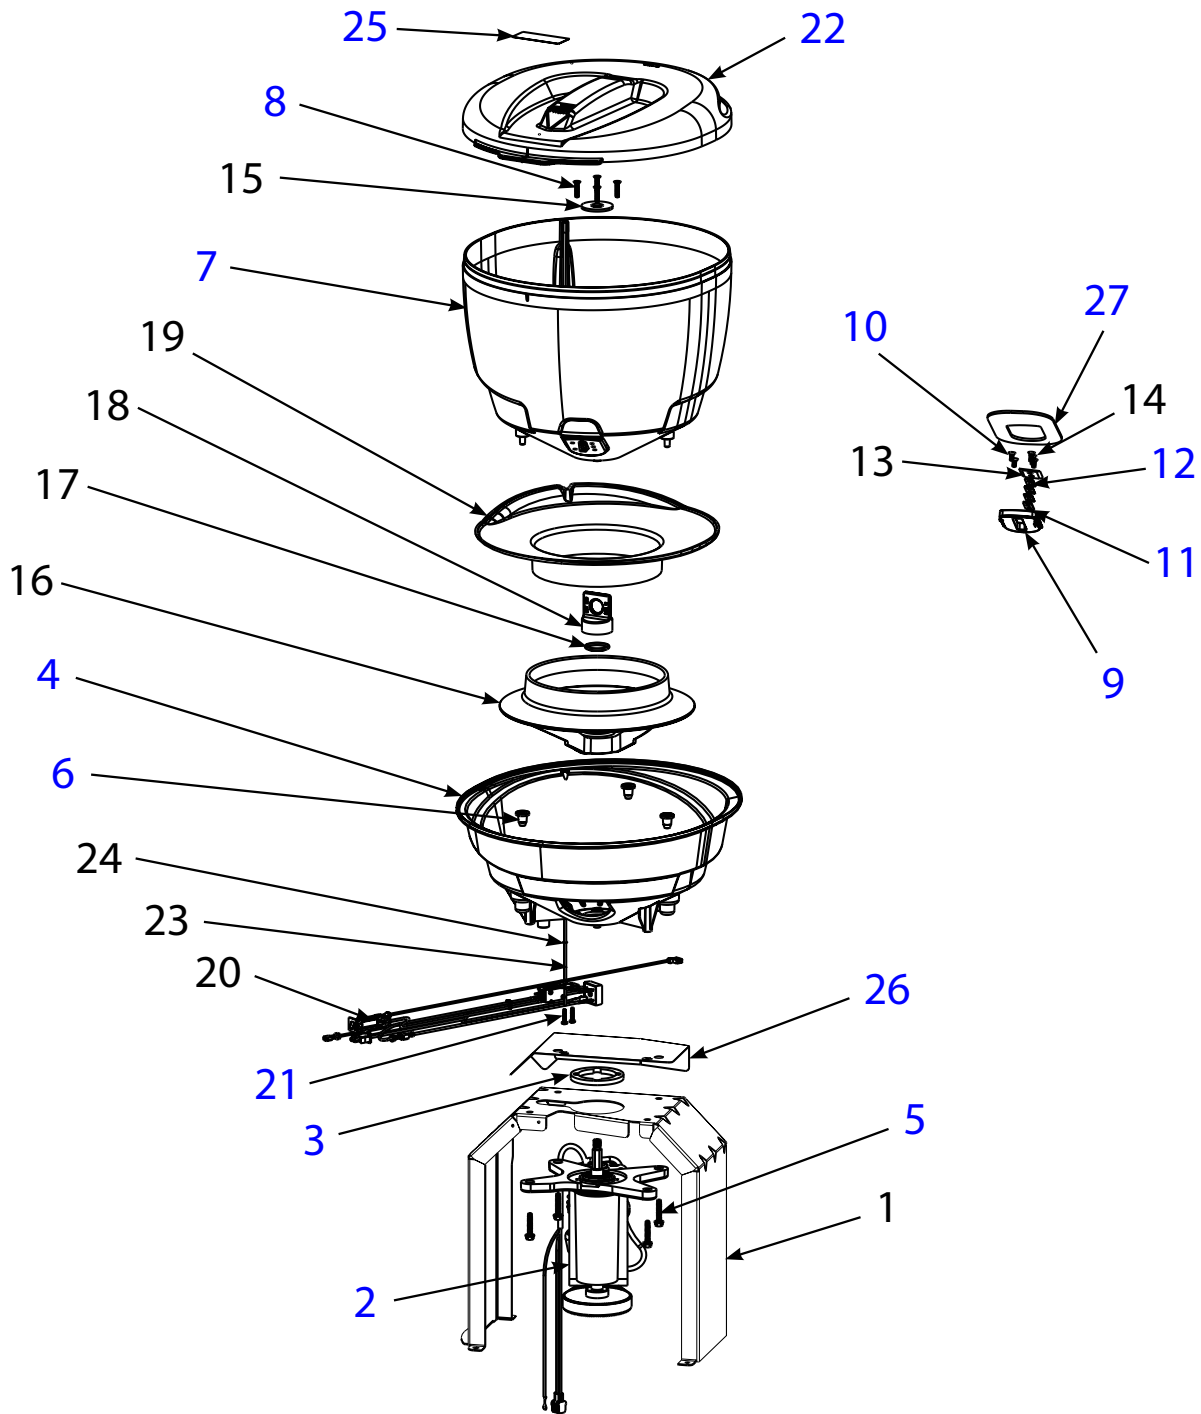

Ice Dispense Vitamix Parts

Ice Dispense Vitamix Parts

#	Part #	Description	QTY	NOTE
1	N/A	Support Bracket	1	
2	VMP00174	BLOCK, PILLOW W PULLEY, LONG SHAFT		
3	VMP00100	Pedestal Seal Gasket	1	
4	VMP00162	Condensation Bowl	1	
5	N/A	Screw,0.25-14 Bx1.25 Hex Hd.	4	
6	VMP00109	Grommet, Ice Bin	3	
7	VMP00161	Ice Bin	1	
8	9321810	Screw, #10-24 X 0.875" Lg.	4	
8a	000-BIC-01C5-S	ICE SHAVER & SCREW KIT		
8b	9321810	SCREW #10- 32 X 0.4375"		
9	VMP00108	Cartridge, Ice Chute	1	
10	9321809	Screw, #10-32 X 0.4375" Lg.	3	
11	N/A	Shvr Blade Shim (Quiet Ice)	1	
12	VMP00149	Shim (.007) / Shaver Blade	3	
13	VMP00125	Blade, Shaver, Kit	1	
14	9321808	Screw, #10-32 X 0.5 Flat Hd	2	
15	N/A	WASHER	1	
16	VMP00126	Wheel, Shaver	1	
17	N/A	Paddle O-Ring	1	
18	VMP00107	Nut, Paddle	1	
19	VMP00106	Shelf, Ice, Bim Shaver	1	
20	N/A	Vita-Mix Standard	1	
21	N/A	Screw, #8-18 X 0.75" Lg.	2	
22	VMP00133	Lid, Bin, Ice	1	
23	VMP00134	Rod, Push Interlock, Safety	1	
24	N/A	E-Clip 0.125"	1	
25	N/A	Attention Label - Pbs Lid	1	
26	N/A	Vita-Mix Standard	1	
27	N/A	Vita-Mix Standard	1	
28	VMP00175	HALL EFFECT SENSOR		
29	3434865	GASKET ICE SHAVER		
30a	VMP00172	SHAVER MOTOR W PULLEY/MAGNET 120V		
30b	VMP00173	SHAVER MOTOR W PULLEY/MAGNET 220V		
32	VMP00123	SHAVER DRIVE BELT