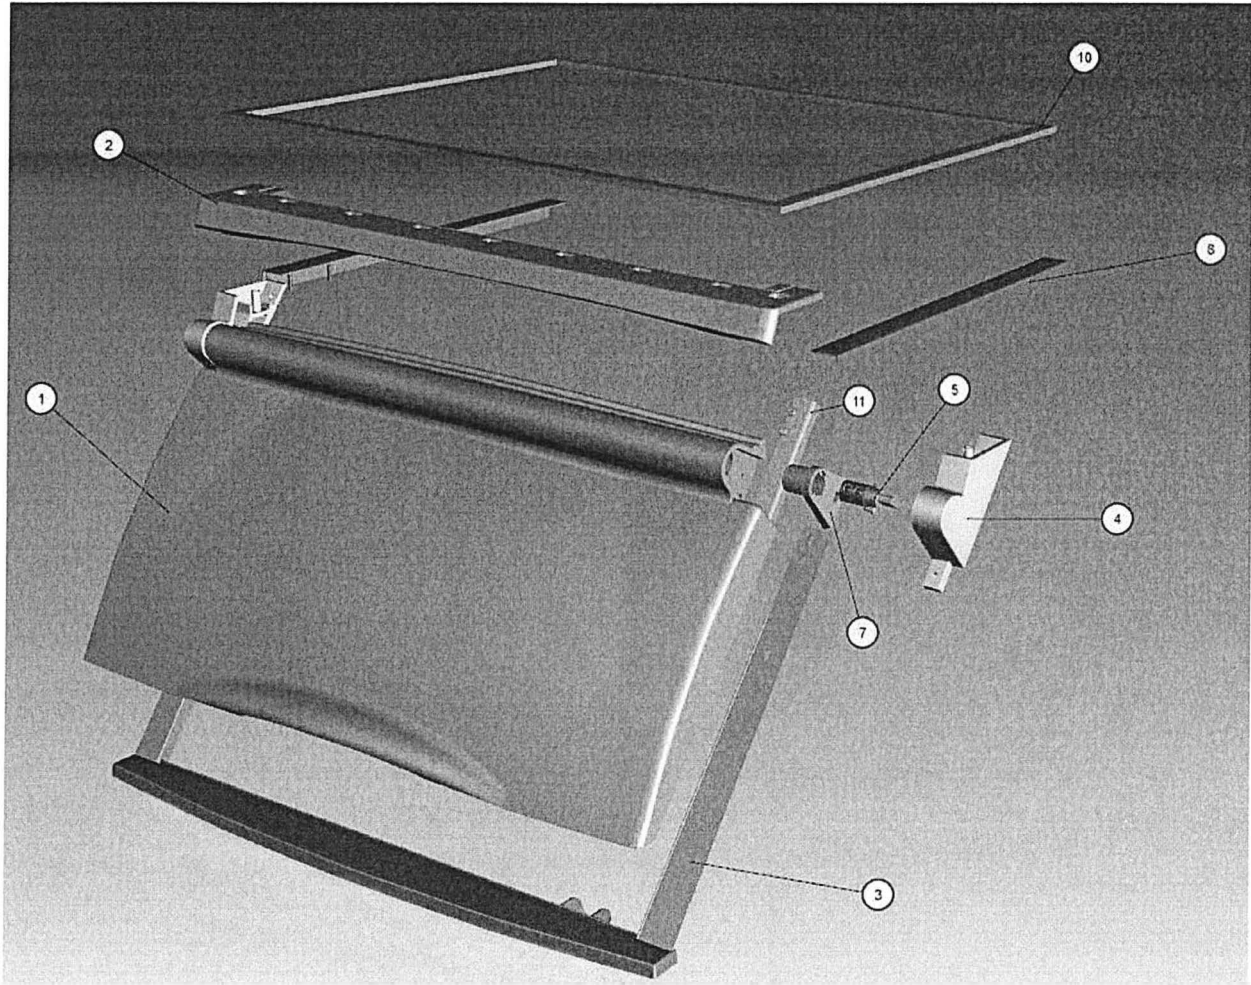

K0400/K0570 Storage Bin

Koolaire 30" Bin Parts

Koolaire 30" Bin Parts

Koolaire_Bin

Manitowoc.

K0400/K0570 Storage Bin

Koolaire 30" Bin Parts

#	PART #	DESCRIPTION	QTY	Note
1	000012188	Bin Door		
2	040005730	Top Rail		
2a	5000373	Screw - #10-24 x 0.5" PHIL		
3	000012478	Bin Door Trim - 30"		
4	000015343	Door Bracket Kit - K0400/K0570		[1]
4s	000012226	Door Bracket	2	
5	000012227	Door Pin Socket	2	
5a	040001055	Door Pin Sleeve	2	
7	040003568	Door Hinge Assembly	2	
7a	5000373	Screw - #10-24 x 0.5" PHIL	2	
8	000012229	Bin Rail Trim		
9	000013392	Bottom Trim - 97" (includes tape)		
10	9202483	Foam Tape - 1'		[2]
11	000011601	Tapping Plate - Door Bracket		
12	K00441	Legs		
13	000014162	Cartoning - K0400		
14	000012231	Cartoning - K0570		
15	4011219	Ice Deflector - 30"		
16	000015240	Drain Seal Replacement Kit		

PART NOTES:

- [1] - Includes Brackets, Pin Sockets, Pins Sleeves Hinges
- [2] - Priced per foot. Must order 25 feet.