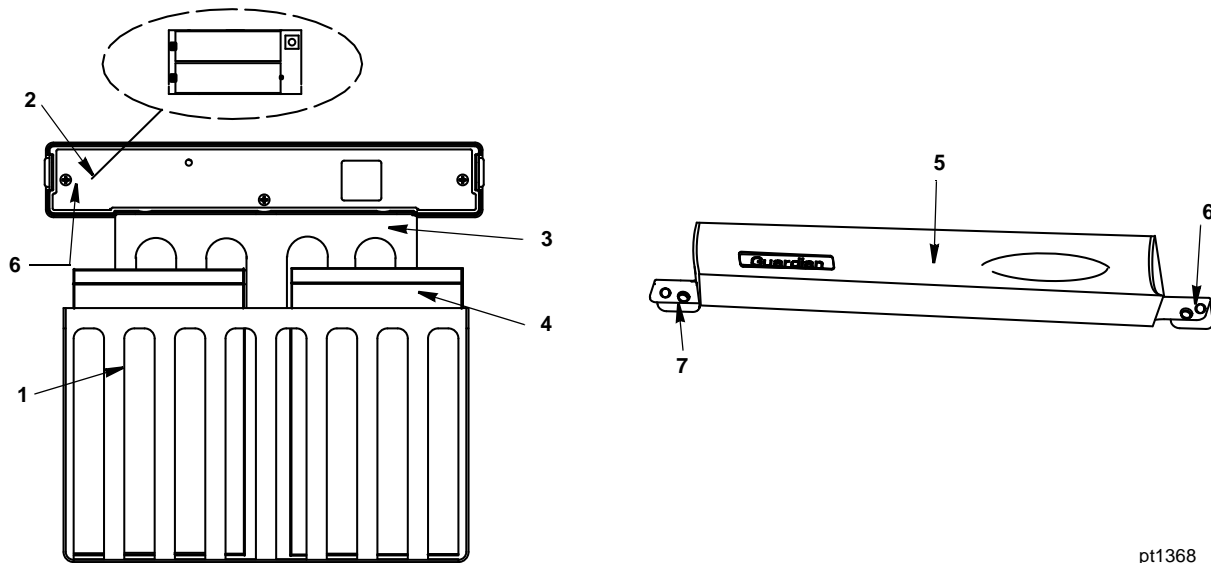

**Ice Machine Parts List for
GSI200 Series Guardian™**

GSI200 GUARDIAN

pt1368

DESCRIPTION

	DESCRIPTION	PARTNUMBER
1	Sachet Bag Holder	4004593
2	Timer 30 Day and Back Panel Assembly	7601733
3	Mounting Plate (Sachet Bag Holder)	4004583
4	200 Gram Sachet Packet	K00206
5	Timer Housing	7601153

MISCELLANEOUS – BRACKETS AND SCREWS

6	Screw SS #6-20 x 0.50	5000683
7	Screw #8 x 3/8	5121683