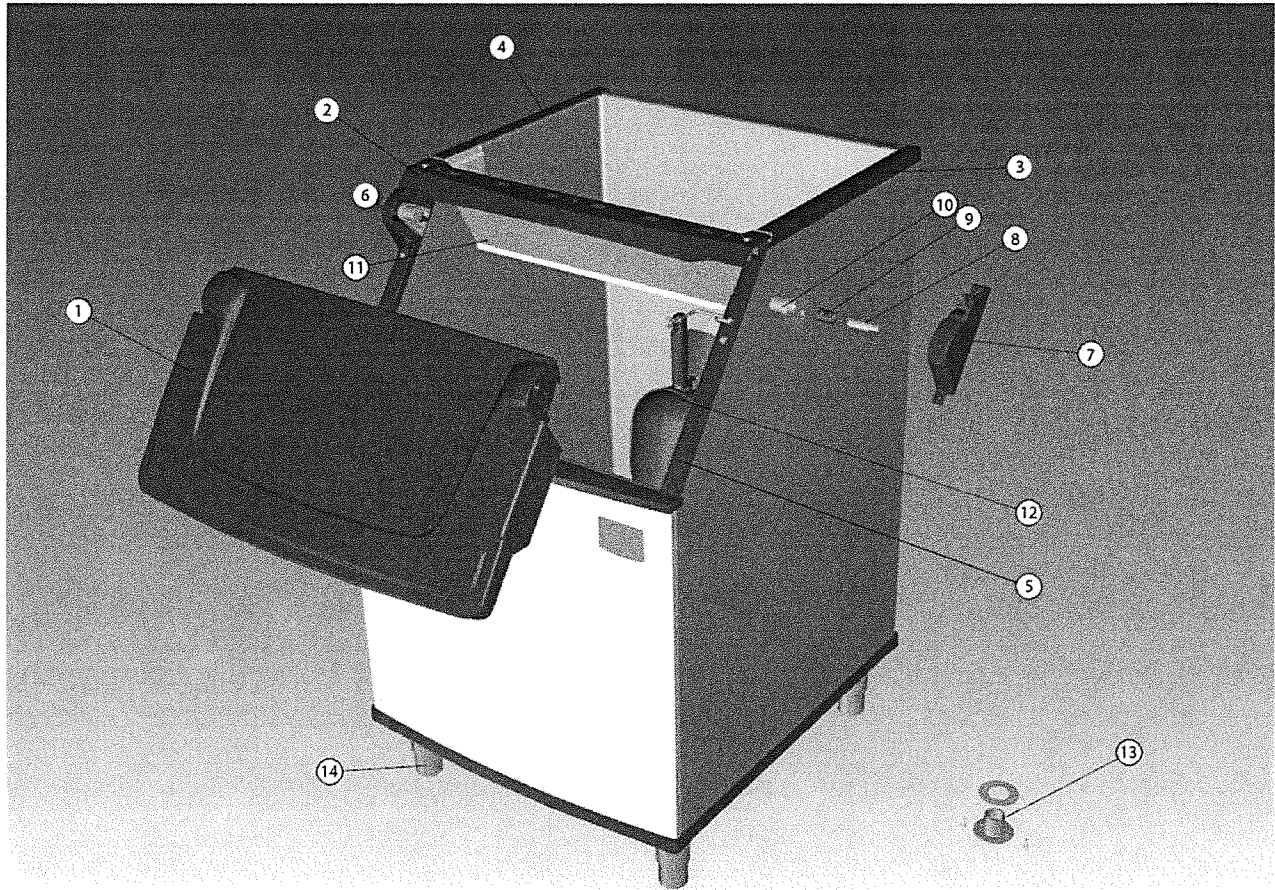

D Bins

D320 / D420 / D400 / D570 / D970

D320 / D420 / D400 / D570 / D970

D Bins

D Bins

D320 / D420 / D400 / D570 / D970

#	PART #	DESCRIPTION	QTY	Note
1a	000015168	Bin Door - 22"		
1b	000015167	Bin Door - 30"		
1c	000015166	Bin Door - 48"		
2a	000013895	Top Rail Trim - Front - 22"		
2b	000013896	Top Rail Trim - Front - 30"		
2c	000013897	Top Rail Trim - Front - 48"		
2d	000015104	Screw - #8-18 x 0.625" SS		
3	000015385	Top Rail Trim - Right		
4	000015386	Top Rail Trim - Left		
5a	000015383	Trim - Door Opening - 22"		
5b	000015384	Trim - Door Opening - 30"		
5c	000015382	Trim - Door Opening - 48"		
6	040003568	Door Hinge Assembly		
7	000015165	Door Brackets - Right & Left		
8	040003568	Door Hinge Assembly		
9	040001055	Door Pin Sleeve		
10	000015164	Door Pin Sockets - Right & Left		
11a	4011229	Ice Deflector - 22"		
11b	4011219	Ice Deflector - 30"		
11c	4011239	Ice Deflector - 48"		
12	000014199	Ice Scoop with Hand Guard - 32 ounces		
12a	000014200	Hook - Ice Scoop		
13	000015240	Drain Seal Replacement Kit		
13a	5012319	Screw - #12-16 x 0.75"		
14	K00350	Legs - 6"		
15	000014540	Tape - 0.25" x 1.0" x 12'		
16	9202483	Foam Tape - 1'		[1]
17	7112539	Cartoning		[2]
17a	7112559	Cartoning		[3]
17b	7112579	Cartoning		[4]
17c	7112599	Cartoning		[5]
17d	7112619	Cartoning		[6]

PART NOTES:

- [1] - Priced per foot. Must order 25 feet.
- [2] - D320
- [3] - D420
- [4] - D400
- [5] - D570
- [6] - D970

D320 / D420 / D400 / D570 / D970

D Bins