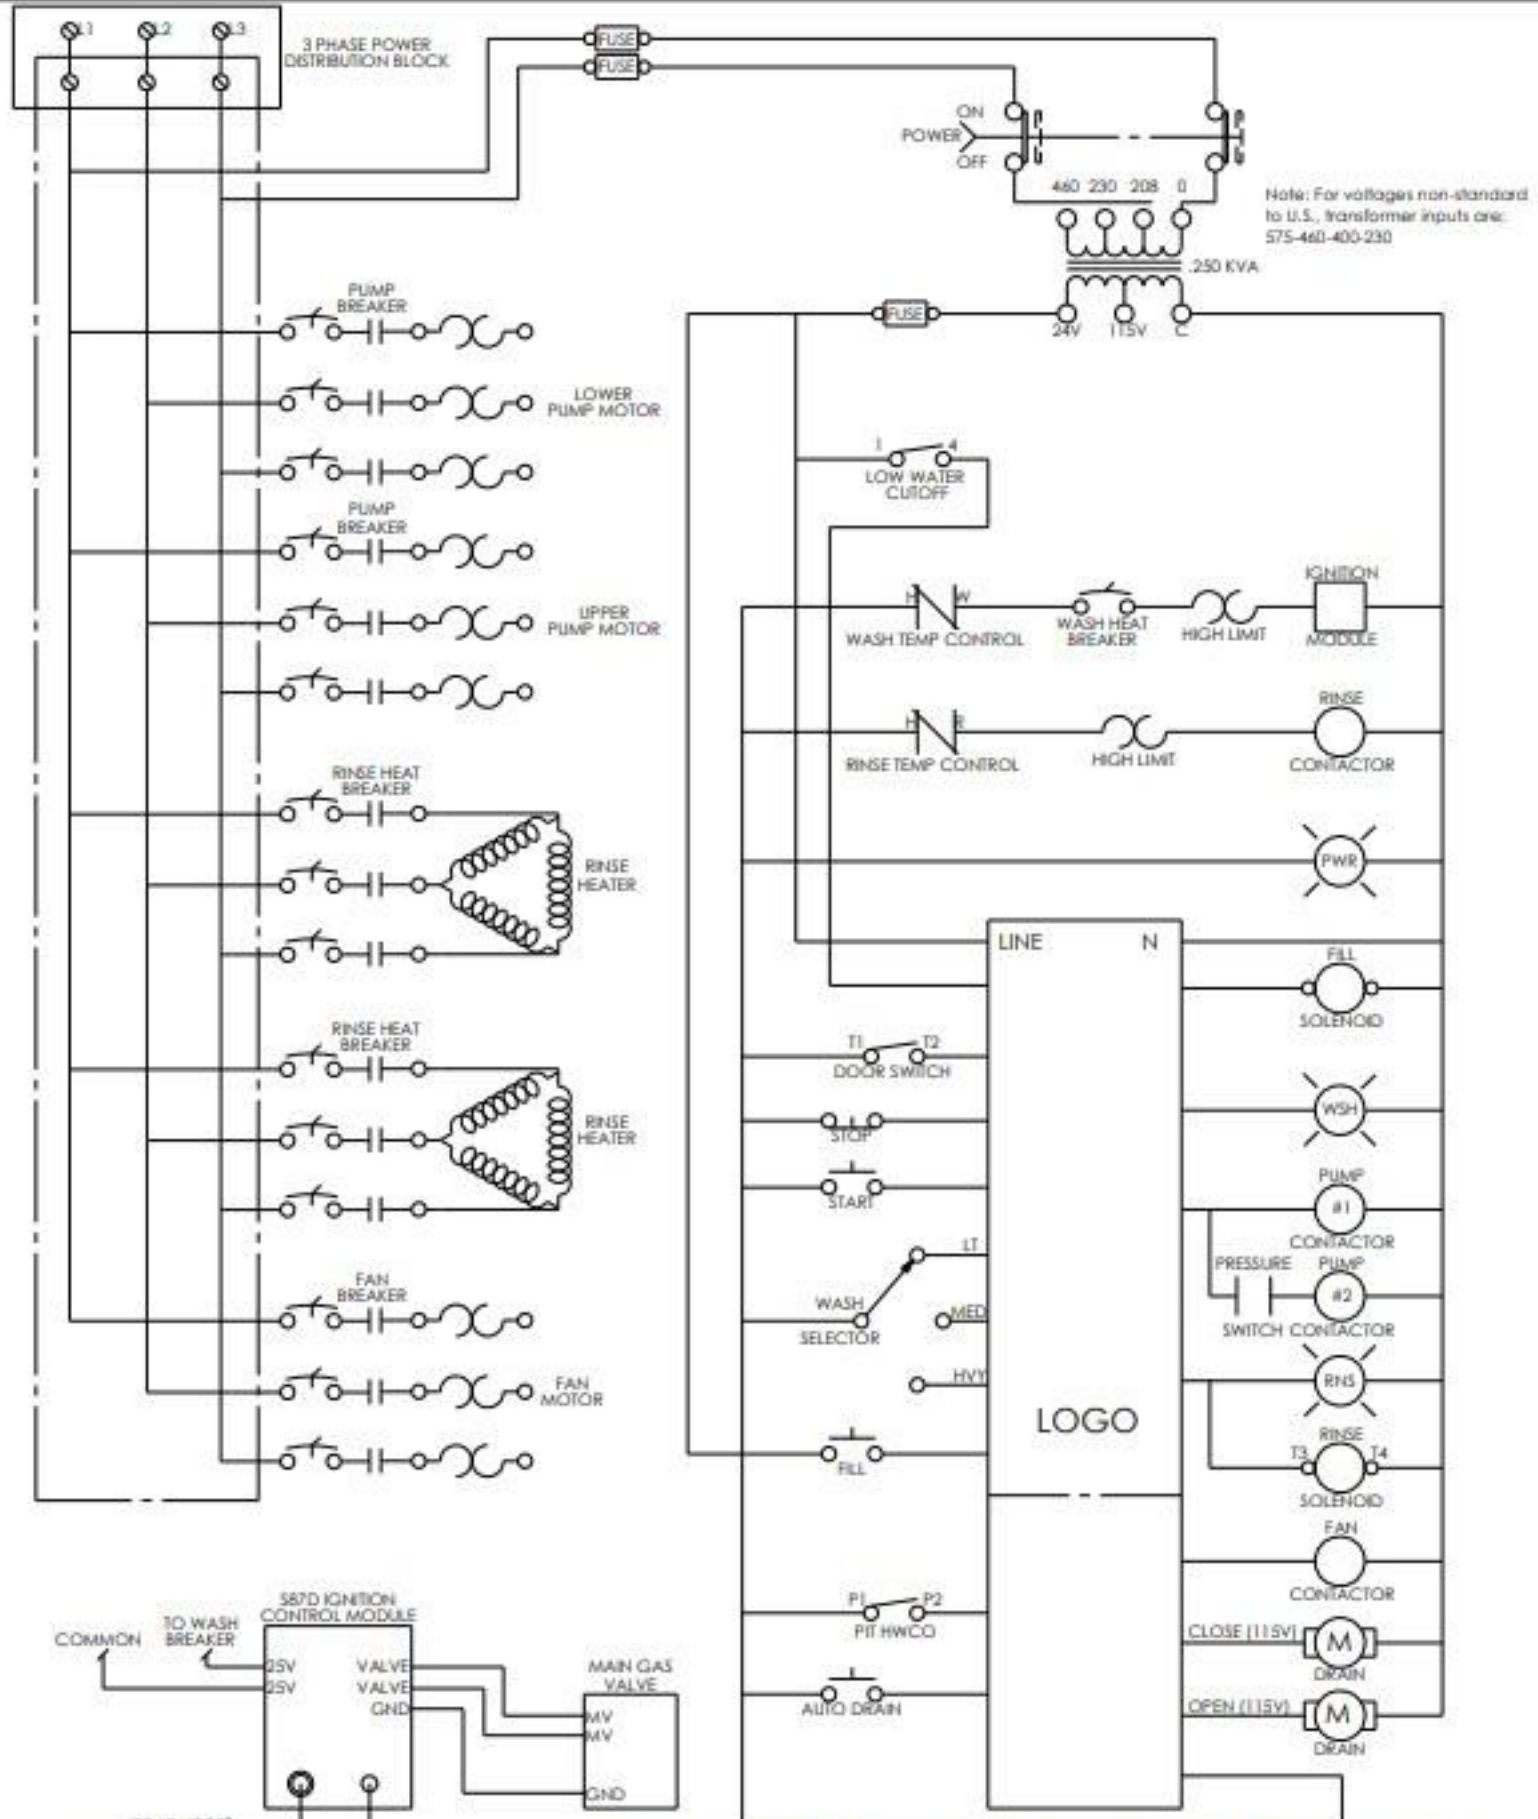

WITH (OPT.) AM FAN, AUTO FILL, AUTO DRAIN, PIT PROTECTION

LVO Manufacturing, Inc.
808 N 2nd Ave E
Rock Rapids, IA 51246

Mat. -	Ga. -
Finish -	Scale 1:1
Rev. -	1/11/2012
Phone: (712) 472-3734	C. Wainwood

Name: Ladder Diagram
RW1548 Electric
No. 124L1150

Note: For voltages non-standard to U.S., transformer inputs are: 575-460-400-230

WITH (OPT.) AM FAN, AUTO FILL, AUTO DRAIN, PIT PROTECTION

LVO Manufacturing, Inc.
808 N 2nd Ave E
Rock Rapids, IA 51246

Mat. -	Ga. -	Name: Ladder Diagram
Finish -	Scale 1:1	
Rev. -	1/11/2012	RW1548 Gas
Phone: (712) 472-3734	C. Wiswood	No. 124L1155