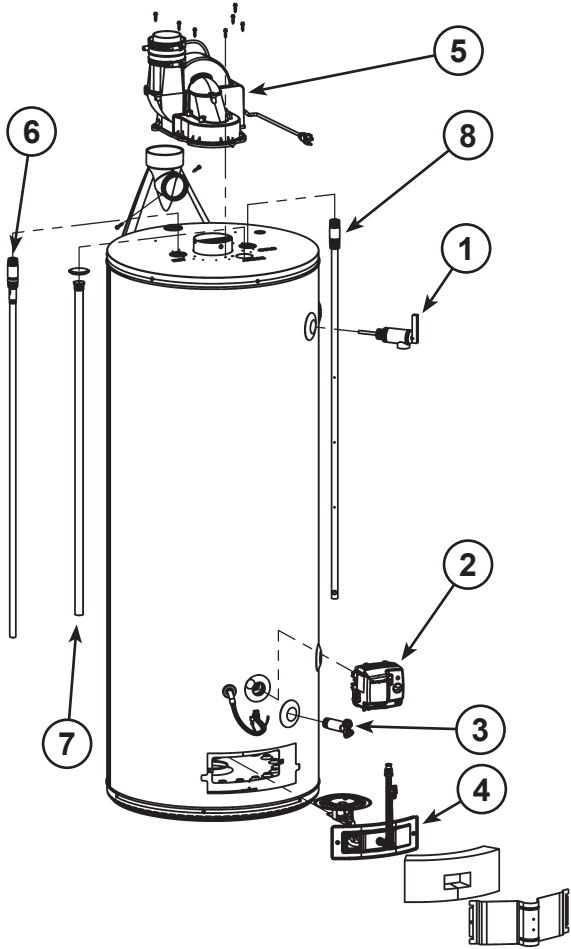

Lochinvar®

HIGH EFFICIENCY BOILERS & WATER HEATERS
Lochinvar Parts & Service Department
300 Maddox Simpson Pkwy, Lebanon, TN 37090.
Phone: 615-889-8900 • Fax: 615-882-2918
Email: parts_team@lochinvar.com

RESIDENTIAL GAS SERVICE PARTS LIST

MODELS: PR (N,L) 4040, 5045, 5065, 7575
CD (N,L) 75075