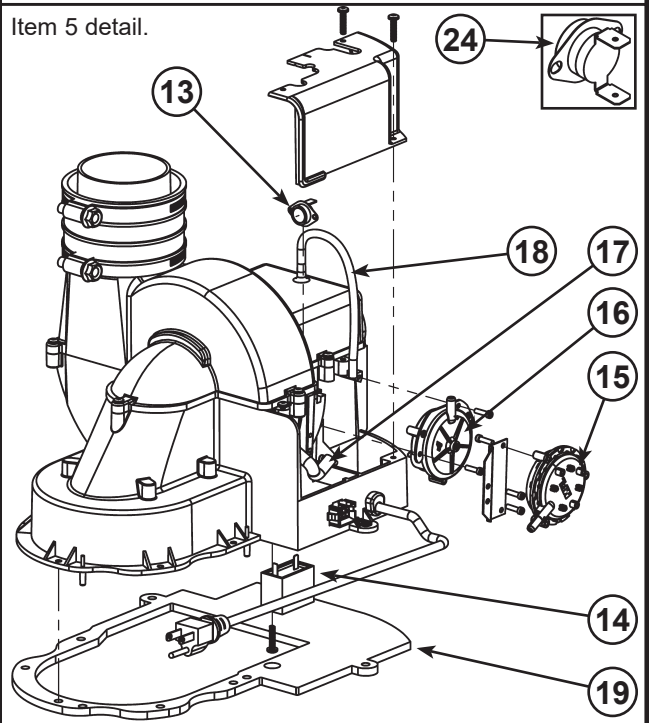

Lochinvar®

HIGH EFFICIENCY BOILERS & WATER HEATERS
Lochinvar Parts & Service Department
300 Maddox Simpson Pkwy, Lebanon, TN 37090.
Phone: 615-889-8900 • Fax: 615-882-2918
Email: parts_team@lochinvar.com

RESIDENTIAL GAS SERVICE PARTS LIST

MODELS: PR (N,L) 4040, 5045, 5065, 7575
CD (N,L) 75075

Lochinvar LLC
300 Maddox Simpson Pkwy, Lebanon, TN 37090.
1-615-889-8900
www.lochinvar.com