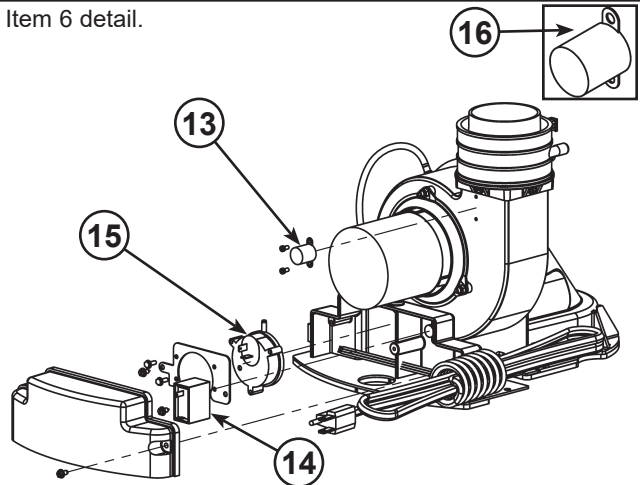

Lochinvar®

HIGH EFFICIENCY BOILERS & WATER HEATERS
Lochinvar Parts & Service Department
300 Maddox Simpson Pkwy, Lebanon, TN 37090.
Phone: 615-889-8900 • Fax: 615-882-2918
Email: parts_team@lochinvar.com

RESIDENTIAL GAS SERVICE PARTS LIST

MODELS: PV (N,L) 4040, 4050, 5040, 5050,
5065ST, 7575ST
CV (N,L) 75075

Lochinvar LLC
300 Maddox Simpson Pkwy, Lebanon, TN 37090.
1-615-889-8900
www.lochinvar.com