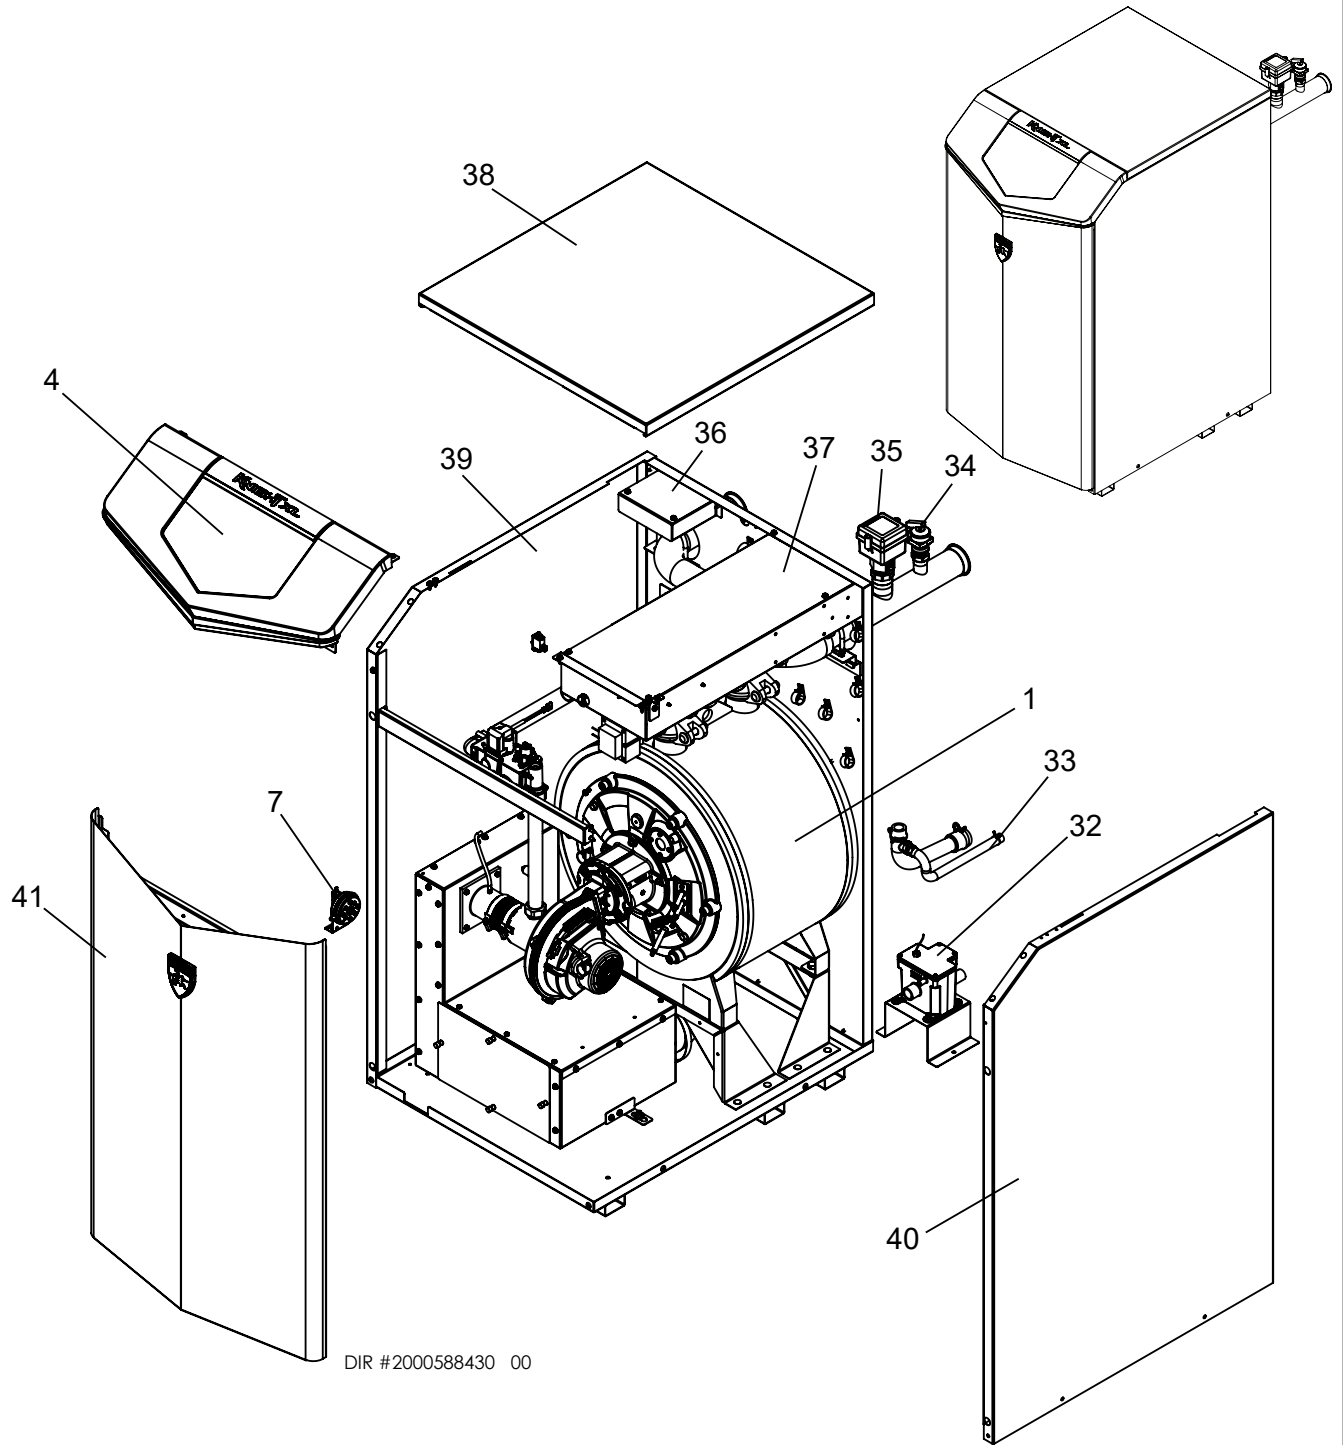

Knight XL Condensing Boiler KBX0400 - 0500 Series 100 & 101 KBX0650 - 1000 Series 110 & 111