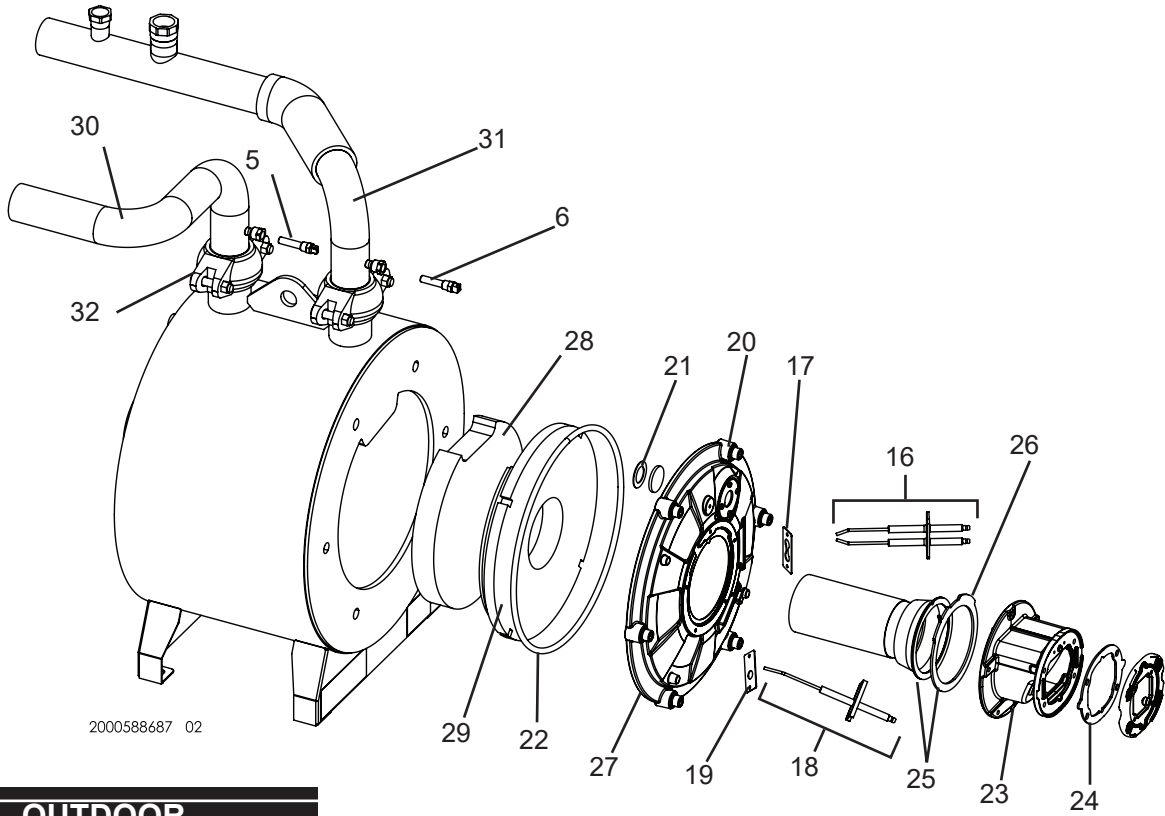

HEAT EXCHANGER

OUTDOOR