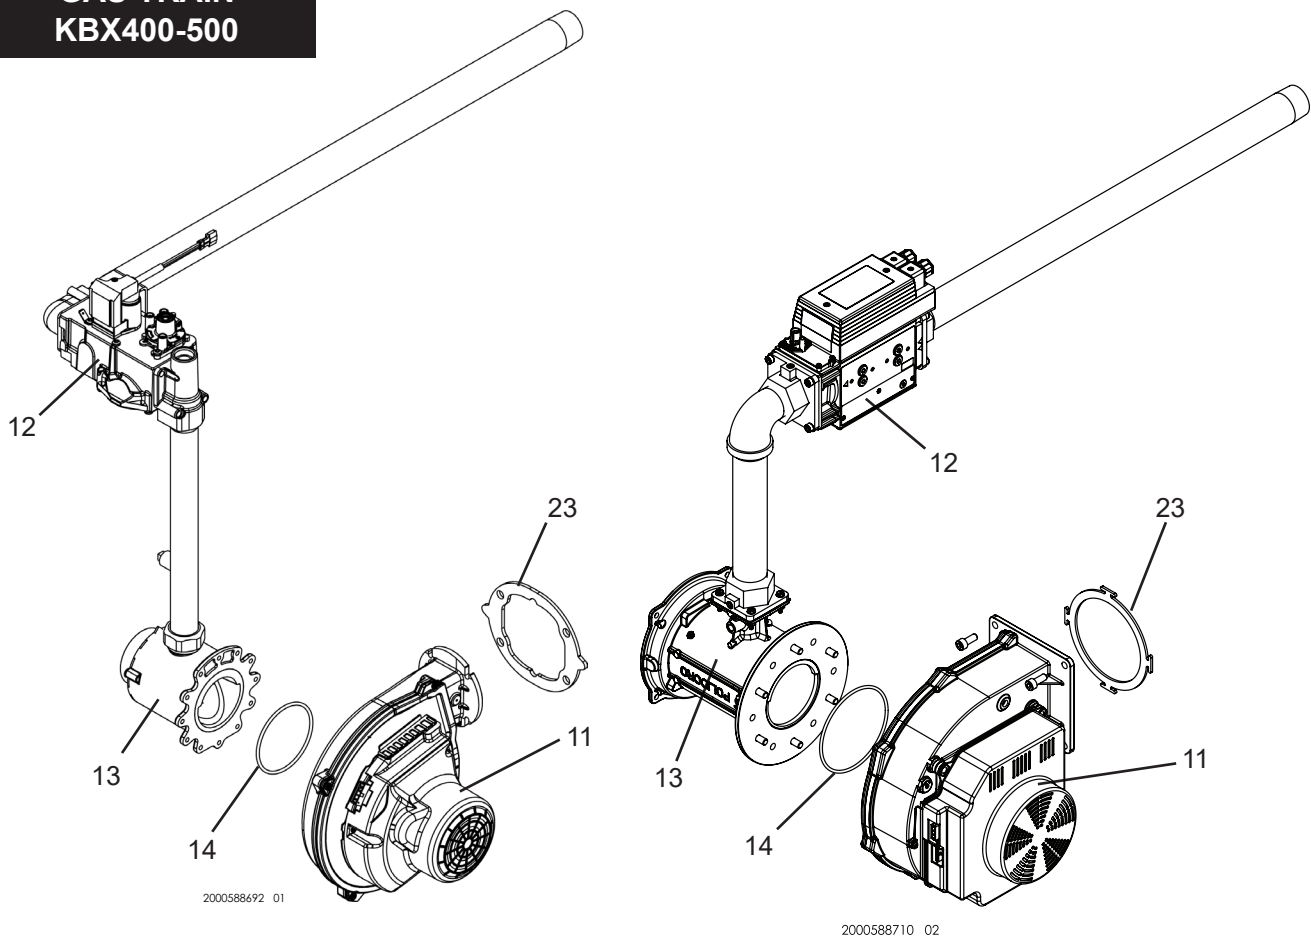

**GAS TRAIN
KBX400-500**