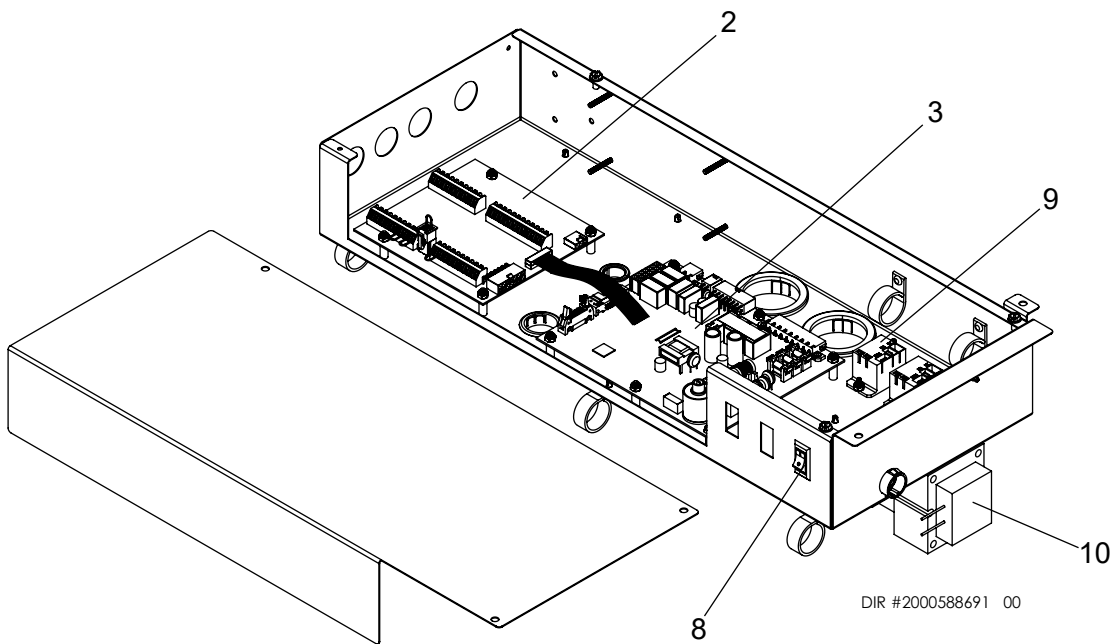

**GAS TRAIN
KBX400-500**

**GAS TRAIN
KBX0650-1000**

CONTROLS

HEAT EXCHANGER

OUTDOOR

ITEM NO.	PART NO.	DESCRIPTION	MODEL
HEAT EXCHANGER ASSEMBLIES			
1	100330273	HEAT EXCHANGER ASSEMBLY	KBX0400
1	100330274	HEAT EXCHANGER ASSEMBLY	KBX0500
1	100330275	HEAT EXCHANGER ASSEMBLY	KBX0650
1	100330276	HEAT EXCHANGER ASSEMBLY	KBX0800
1	100330277	HEAT EXCHANGER ASSEMBLY	KBX1000
CONTROLS			
2	100208459*	LOW VOLTAGE CONNECTION BOARD, PRIOR SERIAL #2148	ALL
2	100351933	LOW VOLTAGE CONNECTION BOARD, BEG SERIAL #2148	ALL
3	100330278*	CONTROL BOARD - MAIN	KBX0400
3	100334032*	CONTROL BOARD - MAIN	KBX0500
3	100334033*	CONTROL BOARD - MAIN	KBX0650
3	100334034*	CONTROL BOARD - MAIN	KBX0800
3	100334035*	CONTROL BOARD - MAIN	KBX1000
3	100357494	CONTROL BOARD - MAIN - HIGH ALTITUDE	KBX0400
3	100357495	CONTROL BOARD - MAIN - HIGH ALTITUDE	KBX0500
3	100357496	CONTROL BOARD - MAIN - HIGH ALTITUDE	KBX0650
3	100357497	CONTROL BOARD - MAIN - HIGH ALTITUDE	KBX0800
3	100357499	CONTROL BOARD - MAIN - HIGH ALTITUDE	KBX1000
3	100334586	CONTROL BOARD - MAIN, OUTDOOR	KBX0400-O
3	100334587	CONTROL BOARD - MAIN, OUTDOOR	KBX0500-O
3	100334589	CONTROL BOARD - MAIN, OUTDOOR	KBX0650-O
3	100334590	CONTROL BOARD - MAIN, OUTDOOR	KBX0800-O
3	100334611	CONTROL BOARD - MAIN, OUTDOOR	KBX1000-O
3	100357486	CONTROL BOARD - MAIN - HIGH ALTITUDE, OUTDOOR	KBX0400-O
3	100357487	CONTROL BOARD - MAIN - HIGH ALTITUDE, OUTDOOR	KBX0500-O
3	100357489	CONTROL BOARD - MAIN - HIGH ALTITUDE, OUTDOOR	KBX0650-O
3	100357492	CONTROL BOARD - MAIN - HIGH ALTITUDE, OUTDOOR	KBX0800-O
3	100357493	CONTROL BOARD - MAIN - HIGH ALTITUDE, OUTDOOR	KBX1000-O
4	100330279*	DISPLAY ASSEMBLY INTERFACE	ALL
5	100208563*	SENSOR, INLET	ALL
6	100208558*	SENSOR, OUTLET	ALL
-	100330186*	SENSOR, FLUE W/ GROMMET	ALL
7	100208381*	SWITCH, AIR PRESSURE (NO SWITCH FOR 500, 650, OR 1000 MODELS)	KBX0400 & KBX0800
8	100208242	SWITCH, POWER ON/OFF	ALL
9	100208509	PUMP RELAY	ALL
10	100340202	TRANSFORMER, 120 X 24V, 100VA, 50/60 HZ	ALL
GAS TRAIN			
11	100330187	FAN W/ GASKETS	KBX0400-0500
11	100330188	FAN W/ GASKETS	KBX0650-0800
11	100330189	FAN W/ GASKETS	KBX1000
12	100330192	GAS VALVE W/ GASKET	KBX0400-0500
12	100381188	GAS VALVE W/ FLANGES	KBX0650-KBX1000
13	100330194	VENTURI W/ GASKET (NATURAL GAS)	KBX0400
13	100330195	VENTURI W/ GASKET (NATURAL GAS)	KBX0500
13	100330196	VENTURI W/ GASKET (NATURAL GAS)	KBX0650
13	100330197	VENTURI W/ GASKET (NATURAL GAS)	KBX0800
13	100330199	VENTURI W/ GASKET (NATURAL GAS)	KBX1000
14	100208761	GASKET, VENTURI	KBX0400-0500
14	100233705	GASKET, VENTURI	KBX0650-0800
14	100233698	GASKET, VENTURI	KBX1000
-	100288880	O-RING, GAS VALVE	KBX0400-0500
-	100288899	GASKET, G-NUT	KBX0400-0500