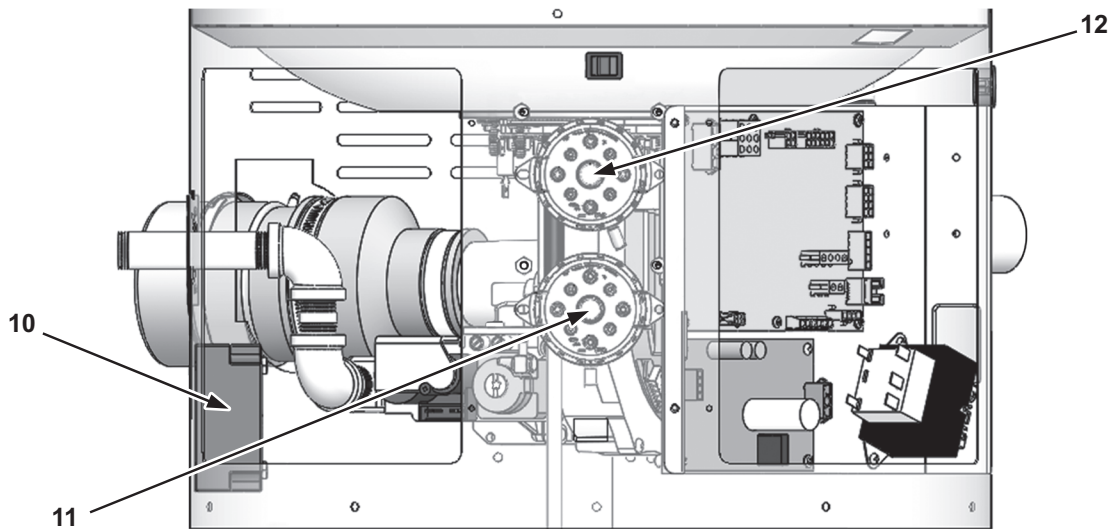

Below is an enlarged view of the bottom, inside area of the heater.