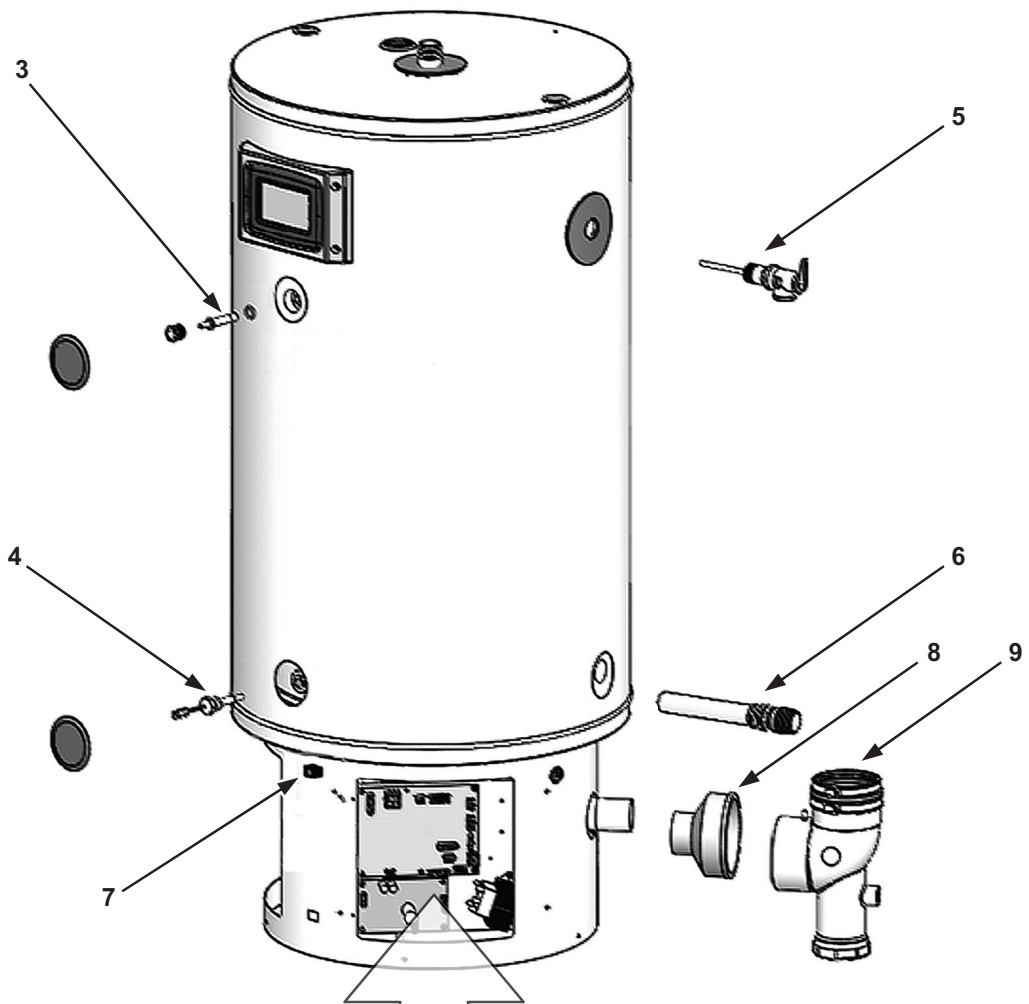

Below is an enlarged view of the bottom, inside area of the heater.