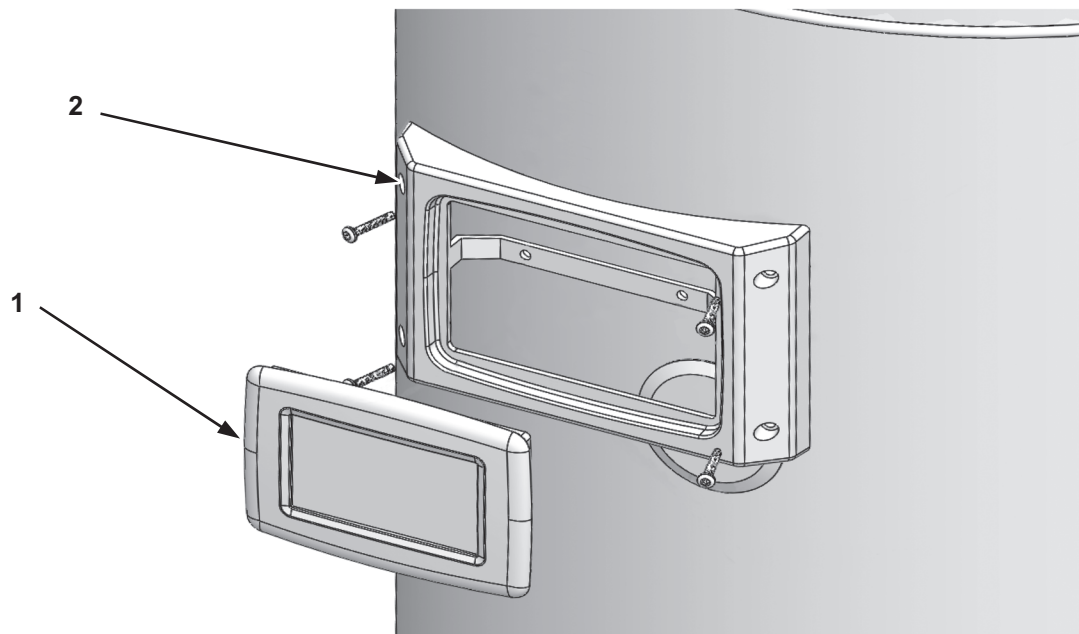

Item	Description	100,000 Btu Material No.	130,000 Btu Material No.	150,000 Btu Material No.	175,000 Btu Material No.	199,000 Btu Material No.
3	K,SENSOR,ECO,HONEYWELL,W/WIRES	100284482	100284482	100284482	100284482	100284482
4	SENSOR,SECONDARY (Qty.1)	100293167	100293167	100293167	100293167	100293167
5	RELIEF VALVE, T&P,210F,150PSI (Qty. 1).....	100108455	100093646	100093646	100093646	100093646
6	DIPTUBE, 1" NPTBRASSX PEX (Qty. 1).....	100093640	100093640	100093640	100093640	100093640
7	SWITCH, ON/OFF (Qty. 1).....	100110744	100110744	100110744	100110744	100110744
8	CONNECTOR, EXHAUST (Qty. 1).....	100271833	100271833	100271833	100271833	100271833
9	CONDENSATE TRAP ASSY, 3" (Qty. 1).....	100187862	100187862	100187862	100187862	100187862
10	IGNITION TRANSFORMER (Qty. 1).....	100271921	100271921	100271921	100271921	100271921
11	SWITCH, BLOCKED INLET (Qty.1)	100293169	100293169	100293169	100293169	100293169
12	SWIITCH, BLOCKED OUTLET (Qty. 1).....	100293170	100293170	100293170	100293170	100293170
13	K,BURNER,POLARIS,5.47",W/GSKT&HRDWR	100284483	100284483	100284483	N/A	N/A
13	K,BURNER,POLARIS,7.5",W/GSKT&HRDWR	N/A	N/A	N/A	100284484	100284484
14	K,BLOWER,85WATT,W/GSKT&HRDWR	100284485	N/A	N/A	N/A	N/A
14	K,BLOWER,130WATT,W/GSKT&HRDWR	N/A	100284486	N/A	N/A	N/A
14	K,BLOWER,300WATT,W/GSKT&HRDWR	N/A	N/A	100284487	100284487	100284487
15	K,SPARK ROD/CABLE ASSEMBLY	100284488	100284488	100284488	100284488	100284488
16	K,ROD,FLAME SENSE ASSY.....	100284489	100284489	100284489	100284489	100284489
17	K,GAS VLV,VNTRI ASSY,HWL,PST,NAT,100-150.....	100284490	100284490	100284490	N/A	N/A
17	K,GAS VLV,VNTRI ASSY,HWL,PST,NAT,175-199.....	N/A	N/A	N/A	100284492	100284492
17	K,GAS VLV,VNTRI ASSY,HWL,PST,LP,100-150	100284491	100284491	100284491	N/A	N/A
17	K,GAS VLV,VNTRI ASSY,HWL,PST,LP,175-199	N/A	N/A	N/A	100284493	100284493
18	ADAPTER,1-1/2"X3"REDUCER,W/CLAMP (Qty. 1).....	100089270	100089270	100089270	100089270	100089270
19	K,FILTER,AIR INLET	100284494	100284494	100284494	100284494	100284494
20	FILTER,REPLACEMENT (Qty. 1)	100087645	100087645	100087645	100087645	100087645
21	K,CCB BOARD (Qty. 1).....	100187861	100187861	100187861	100187861	100187861
22	POWER SUPPLY ASSY (Qty. 1).....	100113155	100113155	100113155	100113155	100113155
23	TRANSFORMER (Qty. 1).....	100113157	100113157	100113157	100113157	100113157
*24	VALVE,DRAIN,3/4, HOSE BIBB (Qty. 1).....	100093703	100093703	100093703	100093703	100093703