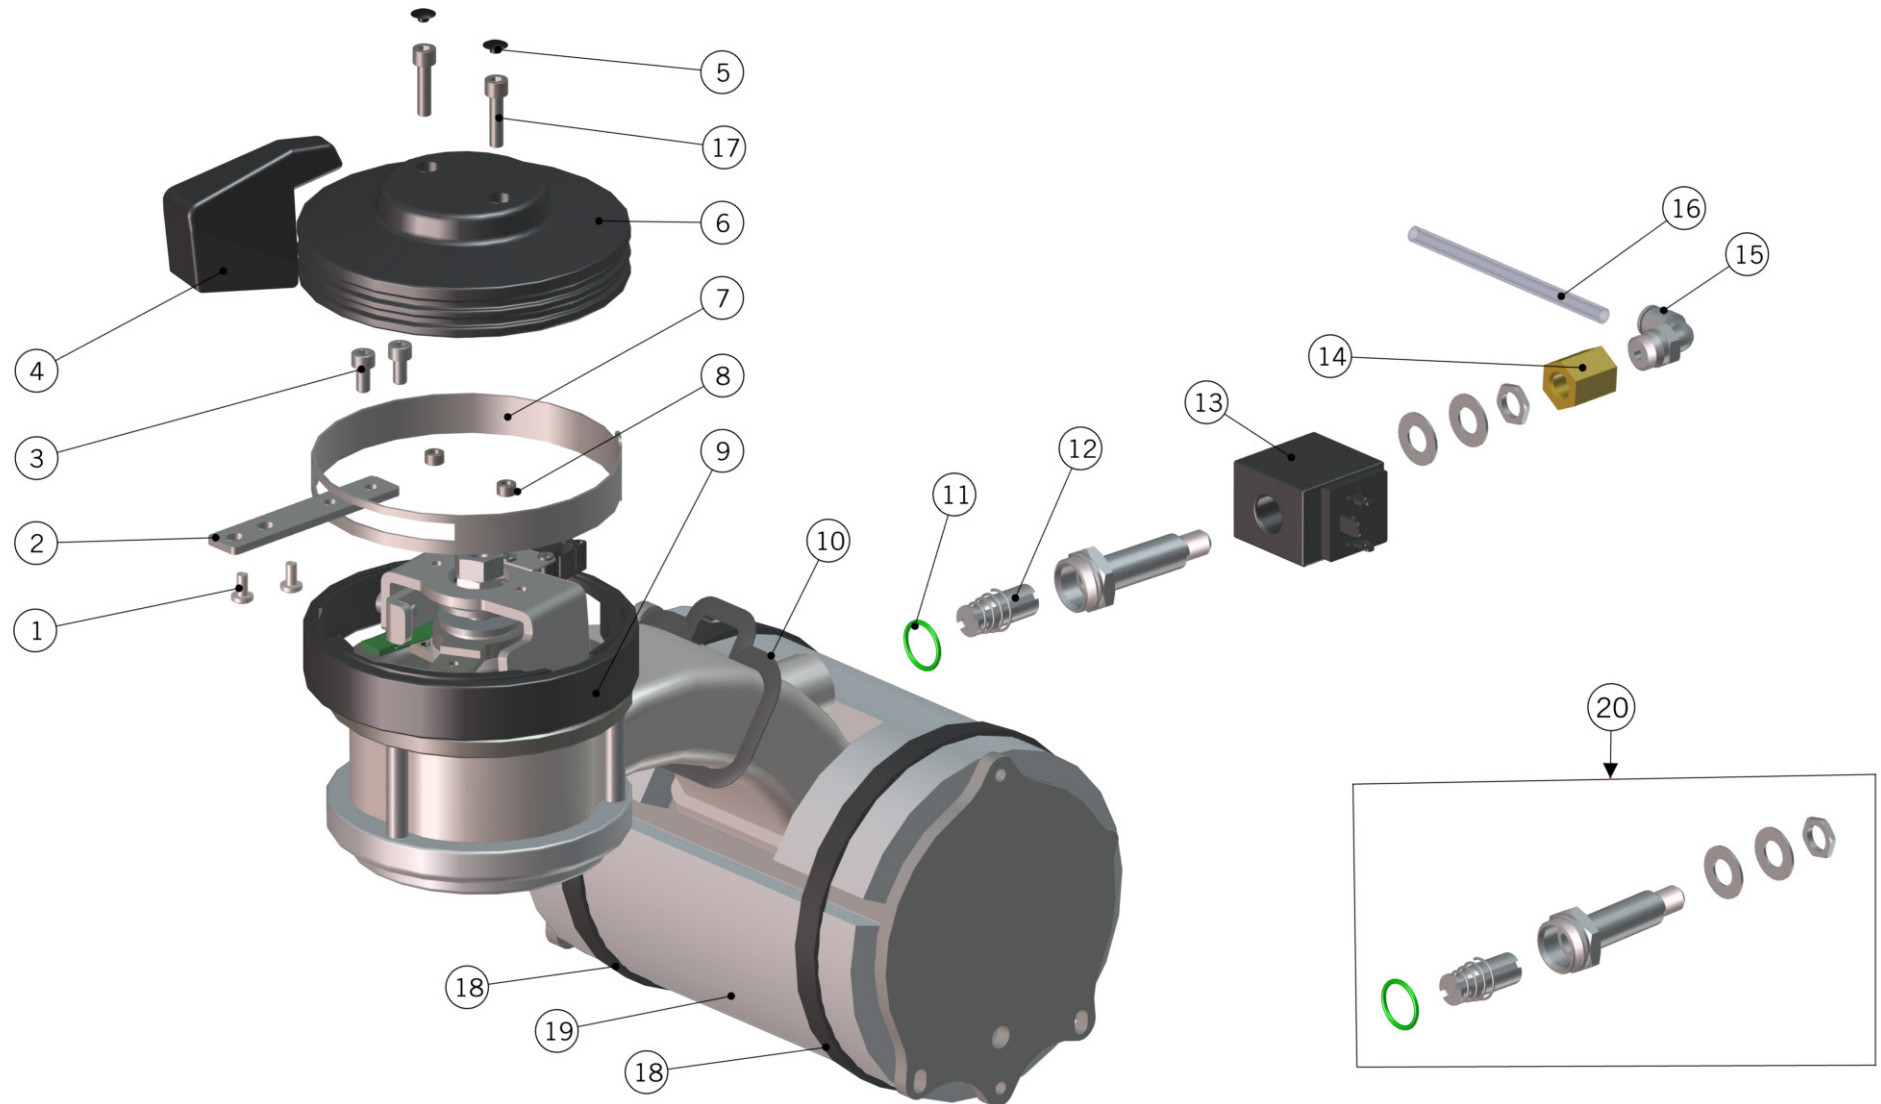

la marzocco
handmade in florence

COFFEE BOILER

la marzocco

handmade in florence

COFFEE BOILER

Caldaia Caffè

1	I.1.006	SCREW M4X8 PHILLIPS BUTTON HEAD S/S A2	VITE M4X8 TPB A CROCE INOX A2
2	C.1.125.01	EXTENSION LEVER GROUP EP	ESTENSIONE LEVA GRUPPO EP
3	I.1.005	SCREW M5X10 SOCKET CAP S/S A2	VITE M5X10 TC A BRUGOLA INOX A2
4	C.2.020	HANDLE PADDLE LINEA	MANIGLIA PADDLE LINEA
5	F.1.022	CAP FOR SOCKET HEAD SCREW M5	CAPPUCCIO PER VITE A BRUGOLA M5
6	F.1.020	EXPOSED GROUP COVER	COPERTURA GRUPPO ESPOSTO
7	C.1.068.02	RING W/SLOT EXPOSED GROUP	ANELLO C/FERITOIA GRUPPO ESPOSTO
8	I.1.029	SPACER 4X6X4 S/S	DISTANZIALE 4X6X4 INOX
9	F.1.021.S	EXPOSED GROUP COVER RING STRADA	ANELLO COPERTURA GRUPPO ESPOSTO STRADA
10	F.1.025	STRADA GROUP NECK SILICONE GASKET	GUARNIZIONE SILICONE COLLO GRUPPO STRADA
11	H.1.022	O-RING 1,78X15,60 VITON 70ShA	O-RING 1,78X15,60 VITON 70ShA
12	L100/H	3-WAY SOLENOID VALVE PLUNGER	NUCLEO MOBILE X EV.3 VIE
13	L100/G.01	SV COIL 220-240V 8W UL CSA VDE	BOBINA EV 220-240V 8W UL CSA VDE
	L100/G200	SOLENOID COIL 200V	BOBINA PER ELETTROVALVOLA 200V
14	A.1.019	FITTING G1/4F-G1/8F WR17 BRASS	RACCORDO G1/4F-G1/8F CH17 OTTONE
15	A.2.103	FITTING PUSH-IN 90# 6-R1/4 BRASS TREATED	RACCORDO RAPIDO A 90# 6-R1/4 OTTONE TR.
16	T.3.006	PTFE TUBE 6x4mm	TUBETTO PTFE 6*4mm
17	I.1.028	SCREW M5X20 SOCKET CAP S/S	VITE M5X20 TC A BRUGOLA INOX
18	A.5.016.01	PLASTIC FASTENER 750X7.5	FASCETTA NERA 750x7.5 NYLON
19	F.7.001	INSULATION PANEL STRADA COFFEE BOILER	ISOLANTE C. CAFFE' STRADA
20	B.2.006.02	3-WAY SOLENOID VALVE WITH ORING NO COIL	EV 3V AIS303 C/ORING SENZA BOBINA220
Item	Part number/Codice	Description	Descrizione