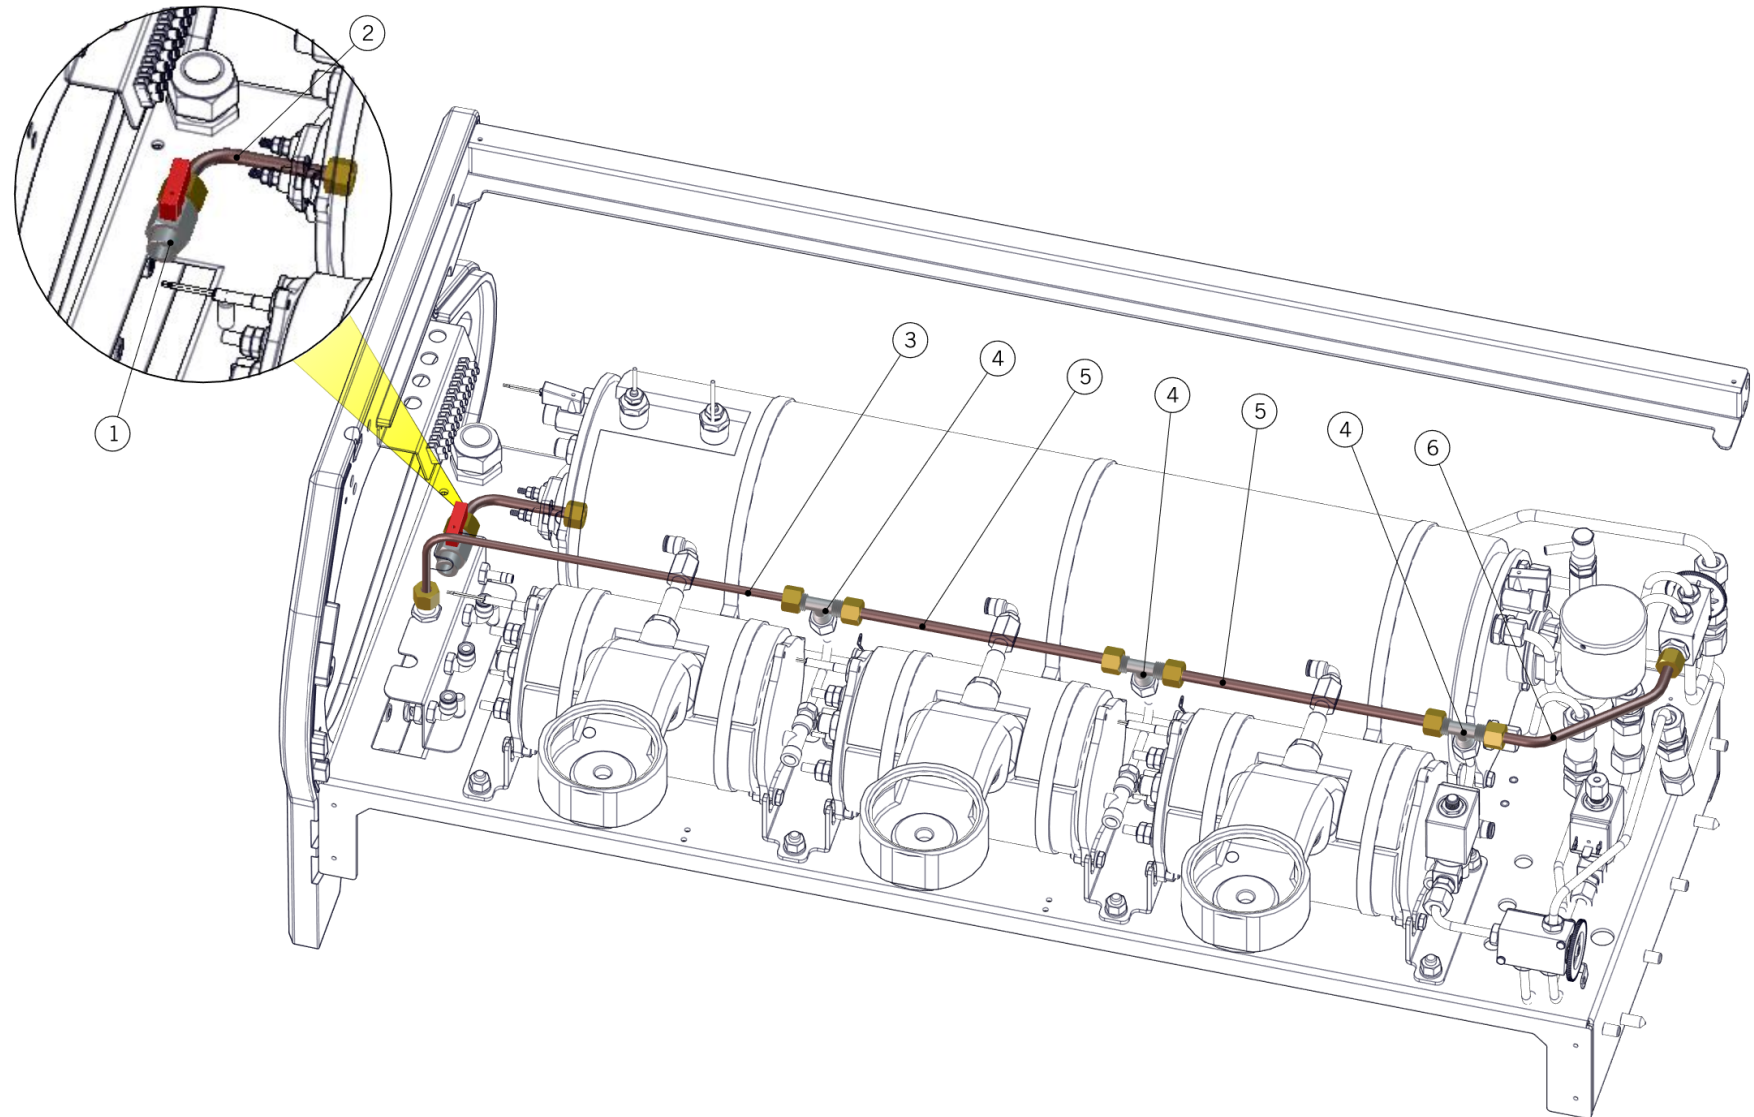

la marzocco

handmade in florence

HYDRAULIC ASSEMBLY

la marzocco

handmade in florence

HYDRAULIC ASSEMBLY

Impianto Idraulico	1	L164/MM.02	BALL VALVE WITH METAL KNOB TREATED	RUBINETTO A SFERA 3/8 M-M TRATTATO
	2	T.1.123	DRAIN TUBE STEAM BOILER STRADA	TUBO SCARICO CALDAIA VAPORE STRADA
	3	T.1.114	TUBE C.B.1 TEE - EXP.VALVE STRADA 3MP	TUBO T C.CAFFE'1-V. ESPANSIONE STRADA MP
		T.1.137	TUBE COFFEE B.1 - EXP.V.1 STRADA EP	TUBO C.CAFFE'1 - V.ESP.1 STRADA EP
	4	A.2.002.01	TEE FITTING R1/4M WR13 BRASS TREATED	RACCORDO A T R1/4M CH13 OTTONE TRATT.
	5	T.1.113	TUBE COFFEE B. CONNECTION STRADA MP	TUBO COLLEGAMENTO C.CAFFE' STRADA MP
	6	T.1.111	TUBE MIX V. - COFFEE B. TEE STRADA	TUBO V.MISC. - T C.CAFFE' STRADA
Item	Part number/Codice		Description	Descrizione