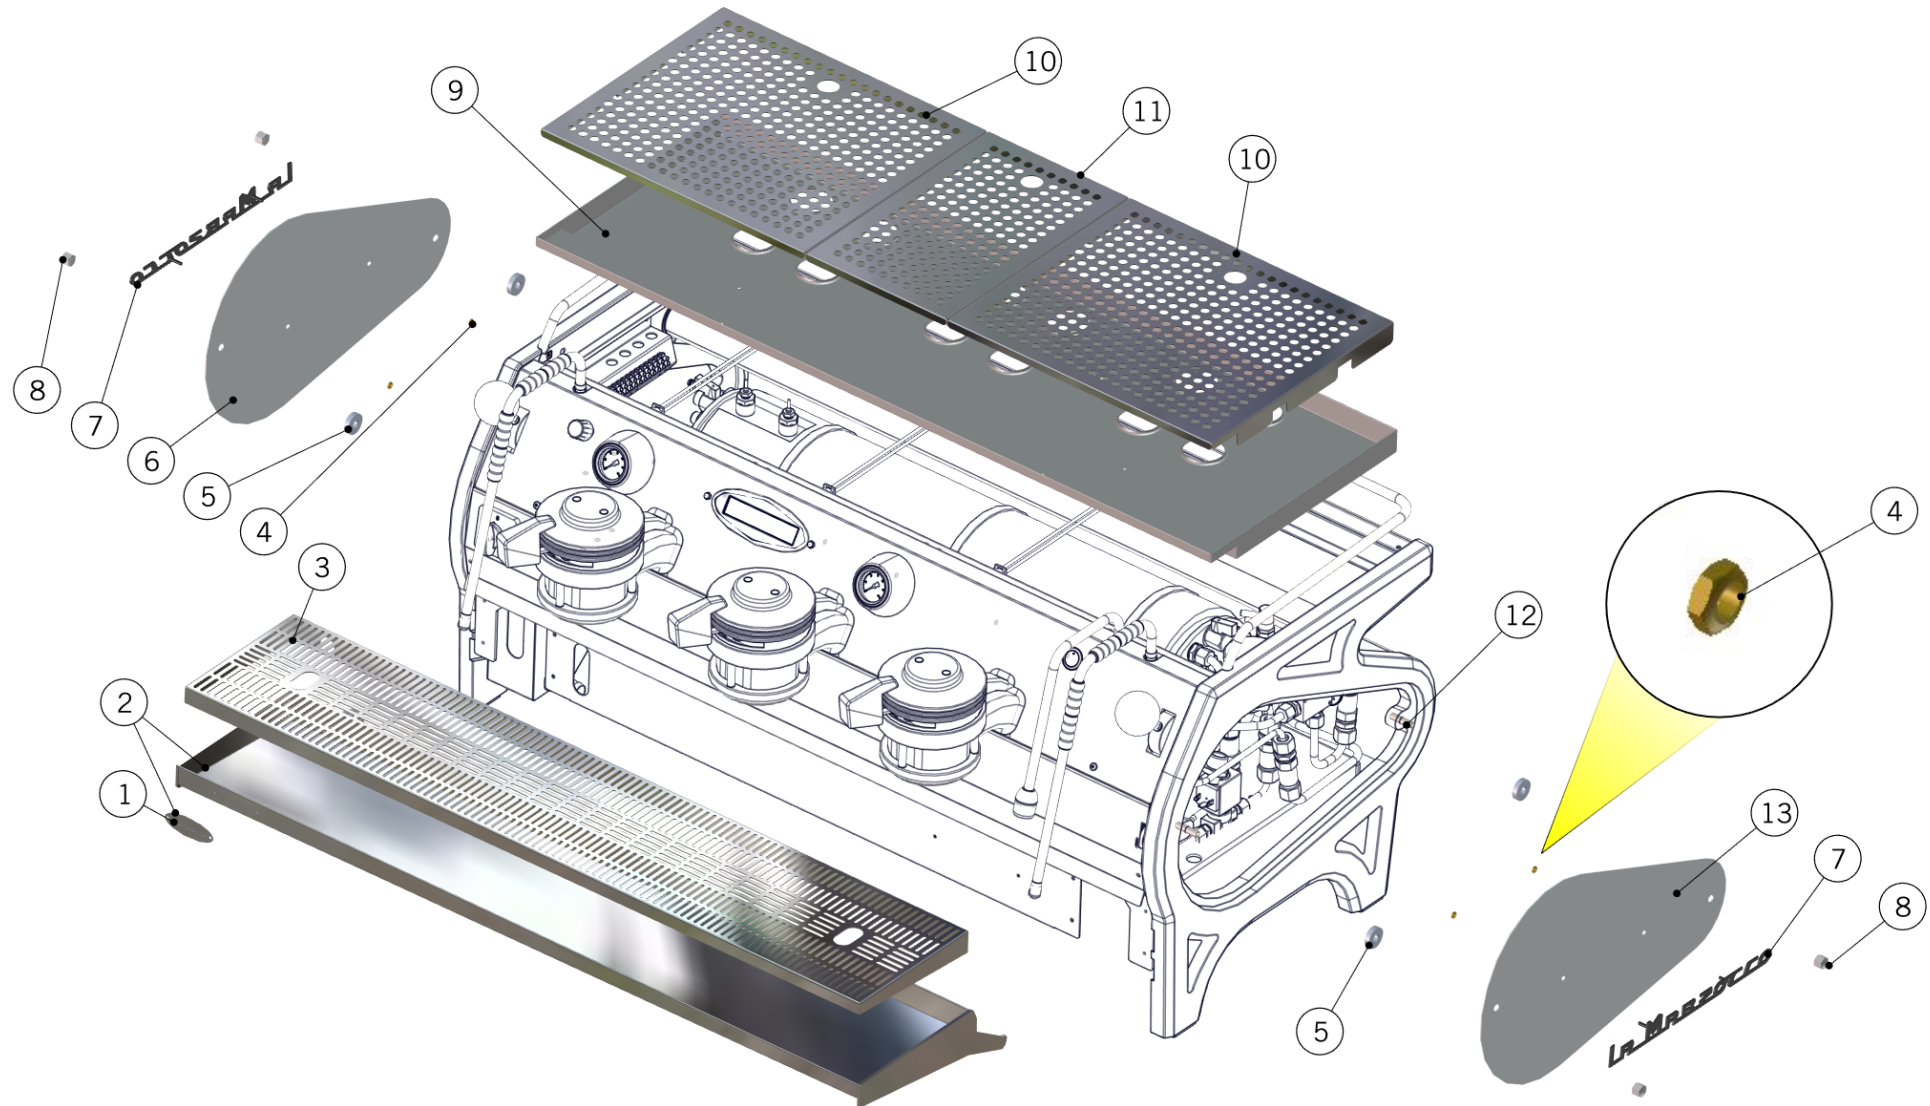

la marzocco
handmade in florence

BODY PANEL ASSEMBLY

la marzocco

handmade in florence

BODY PANEL ASSEMBLY

Carrozzeria

1	D.4.004	OVAL LM DECAL STRADA	ETICHETTA OVALE LM X STRADA
2	C.1.089.02.R	TRAY DRAIN STRADA 3GR W/LOGO	BACINELLA SCARICO STRADA 3GR C/LOGO
	C.1.115.02.R	TRAY DRAIN STRADA 2GR W/LOGO	BACINELLA SCARICO STRADA 2GR C/LOGO
3	C.1.090.01	GRID DRAIN STRADA 3GR	GRIGLIA SCARICO STRADA 3GR
	C.1.116.01	GRID DRAIN STRADA 2GR	GRIGLIA SCARICO STRADA 2GR
4	DADO4M	NUT M4 H3 WR7 BRASS	DADO M4 H3 CH7 OTTONE
5	F.6.001.01	SPACER 8,4X25X6 AL	DISTANZIALE 8,4X25X6 ALLUMINIO
6	C.1.098	PANEL RIGHT SIDE STRADA MP	PANNELLO LATERALE DX STRADA MP
7	D.4.011	LOGO LA MARZOCCO STRADA BLACK W/STUDS M3	LOGO LA MARZOCCO STRADA NERO C/PERNI M3
8	I.1.036	CAP NUT M8 H12 WR 13 S/S	DADO C/CALOTTA M8 H12 WR13 INOX
9	C.1.092.01	TRAY CUPWARMER STRADA 3GR	VASSOIO SCALDATAZZE STRADA 3GR
	C.1.112.01	TRAY CUPWARMER STRADA 2GR	VASSOIO SCALDATAZZE STRADA 2GR
10	C.1.093.01	LARGE CUP TRAY GRID STRADA	GRIGLIA SCALDATAZZE GRANDE PER STRADA
11	C.1.094	GRID CUPWARMER 197MM STRADA 3GR	GRIGLIA SCALDATAZZE 197MM STRADA 3GR
12	I.1.032	SOCKET GRUB SCREW M8X30 S/S A2	GRANO M8X30 A BRUGOLA INOX A2
13	C.1.097	PANEL LEFT SIDE STRADA MP	PANNELLO LATERALE SX STRADA MP
Item	Part number/Codice	Description	Descrizione