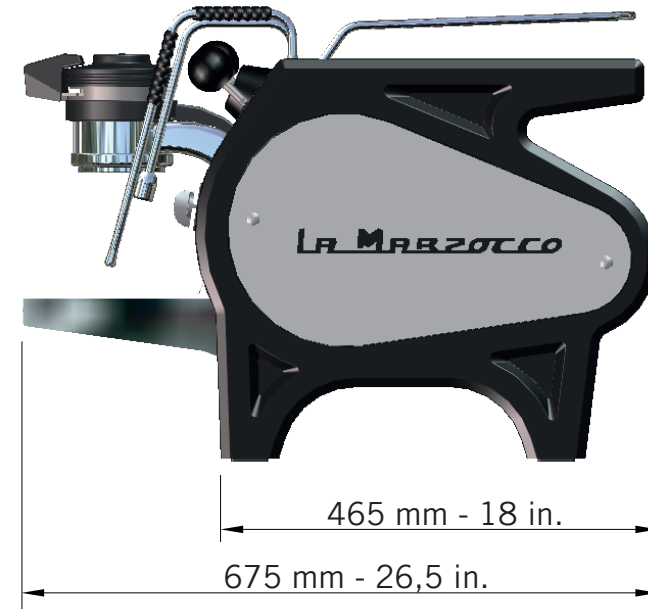

parts catalog strada ee

la marzocco
handmade in florence

INDEX

		Pag.	Ver.
Specifications	Caratteristiche Tecniche	4	1.8
Body Panel Assembly	Carrozzeria	6	1.8
Control Panel Assembly	Pannello di Controllo	12	1.8
Steam and Hot Water Wands Assembly	Lancia Vapore e Acqua Calda	14	1.8
Steam Valve Assembly	Rubinetto Vapore	16	1.8
Hydraulic Assembly	Impianto Idraulico	18	1.8
Fittings and Valves	Raccordi e Valvole	26	1.8
Coffee Boiler	Caldaia Caffè	32	1.8
Electronic Paddle and Group	Paddle Elettronico e Gruppo	36	1.8
Steam Boiler	Caldaia Vapore	40	1.8
Heating Elements	Resistenze Elettriche	42	1.8
Electrical System and Pump	Impianto Elettrico e Pompa	44	1.8
Portafilter Assembly	Portafiltri	46	1.8
Hose and Accessories	Tubi e Accessori	48	1.8

la marzocco

handmade in florence

SPECIFICATIONS

NOTE: the 2GR version is 200mm less in width than the 3GR version	
Strada	2gr EE L=800 mm/31,5 in.
	3gr EE L=1000 mm/40 in.

la marzocco

handmade in florence

SPECIFICATIONS