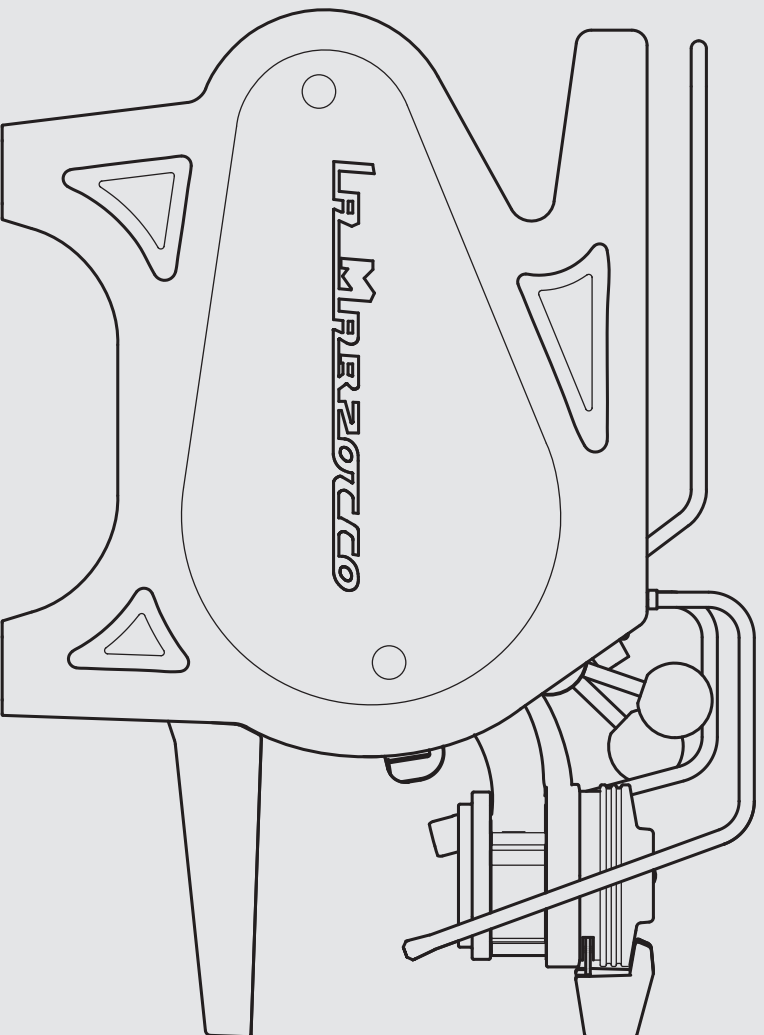

parts catalog strada ee

la marzocco
handmade in florence

INDEX

		Pag.	Ver.
Specifications	Caratteristiche Tecniche	4	1.8
Body Panel Assembly	Carrozzeria	6	1.8
Control Panel Assembly	Pannello di Controllo	12	1.8
Steam and Hot Water Wands Assembly	Lancia Vapore e Acqua Calda	14	1.8
Steam Valve Assembly	Rubinetto Vapore	16	1.8
Hydraulic Assembly	Impianto Idraulico	18	1.8
Fittings and Valves	Raccordi e Valvole	26	1.8
Coffee Boiler	Caldaia Caffè	32	1.8
Electronic Paddle and Group	Paddle Elettronico e Gruppo	36	1.8
Steam Boiler	Caldaia Vapore	40	1.8
Heating Elements	Resistenze Elettriche	42	1.8
Electrical System and Pump	Impianto Elettrico e Pompa	44	1.8
Portafilter Assembly	Portafiltri	46	1.8
Hose and Accessories	Tubi e Accessori	48	1.8

la marzocco

handmade in florence

SPECIFICATIONS

NOTE: the 2GR version is 200mm less in width than the 3GR version	
Strada	2gr EE L=800 mm/31,5 in.
	3gr EE L=1000 mm/40 in.

la marzocco

handmade in florence

SPECIFICATIONS