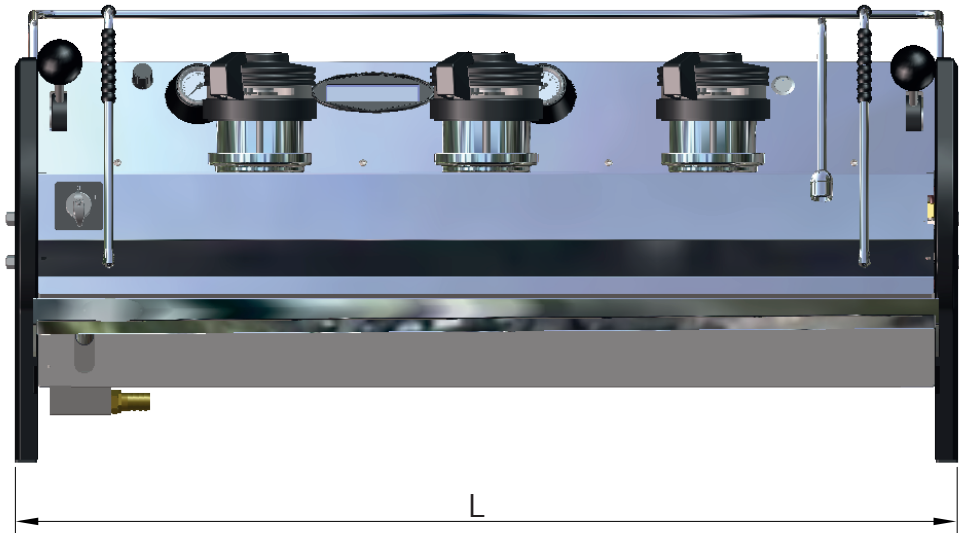

parts catalog strada ee

la marzocco
handmade in florence

INDEX

		Pag.	Ver.
Specifications	Caratteristiche Tecniche	4	1.8
Body Panel Assembly	Carrozzeria	6	1.8
Control Panel Assembly	Pannello di Controllo	12	1.8
Steam and Hot Water Wands Assembly	Lancia Vapore e Acqua Calda	14	1.8
Steam Valve Assembly	Rubinetto Vapore	16	1.8
Hydraulic Assembly	Impianto Idraulico	18	1.8
Fittings and Valves	Raccordi e Valvole	26	1.8
Coffee Boiler	Caldaia Caffè	32	1.8
Electronic Paddle and Group	Paddle Elettronico e Gruppo	36	1.8
Steam Boiler	Caldaia Vapore	40	1.8
Heating Elements	Resistenze Elettriche	42	1.8
Electrical System and Pump	Impianto Elettrico e Pompa	44	1.8
Portafilter Assembly	Portafiltri	46	1.8
Hose and Accessories	Tubi e Accessori	48	1.8

la marzocco

handmade in florence

SPECIFICATIONS

NOTE: the 2GR version is 200mm less in width than the 3GR version	
Strada	2gr EE L=800 mm/31,5 in.
	3gr EE L=1000 mm/40 in.

la marzocco

handmade in florence

SPECIFICATIONS