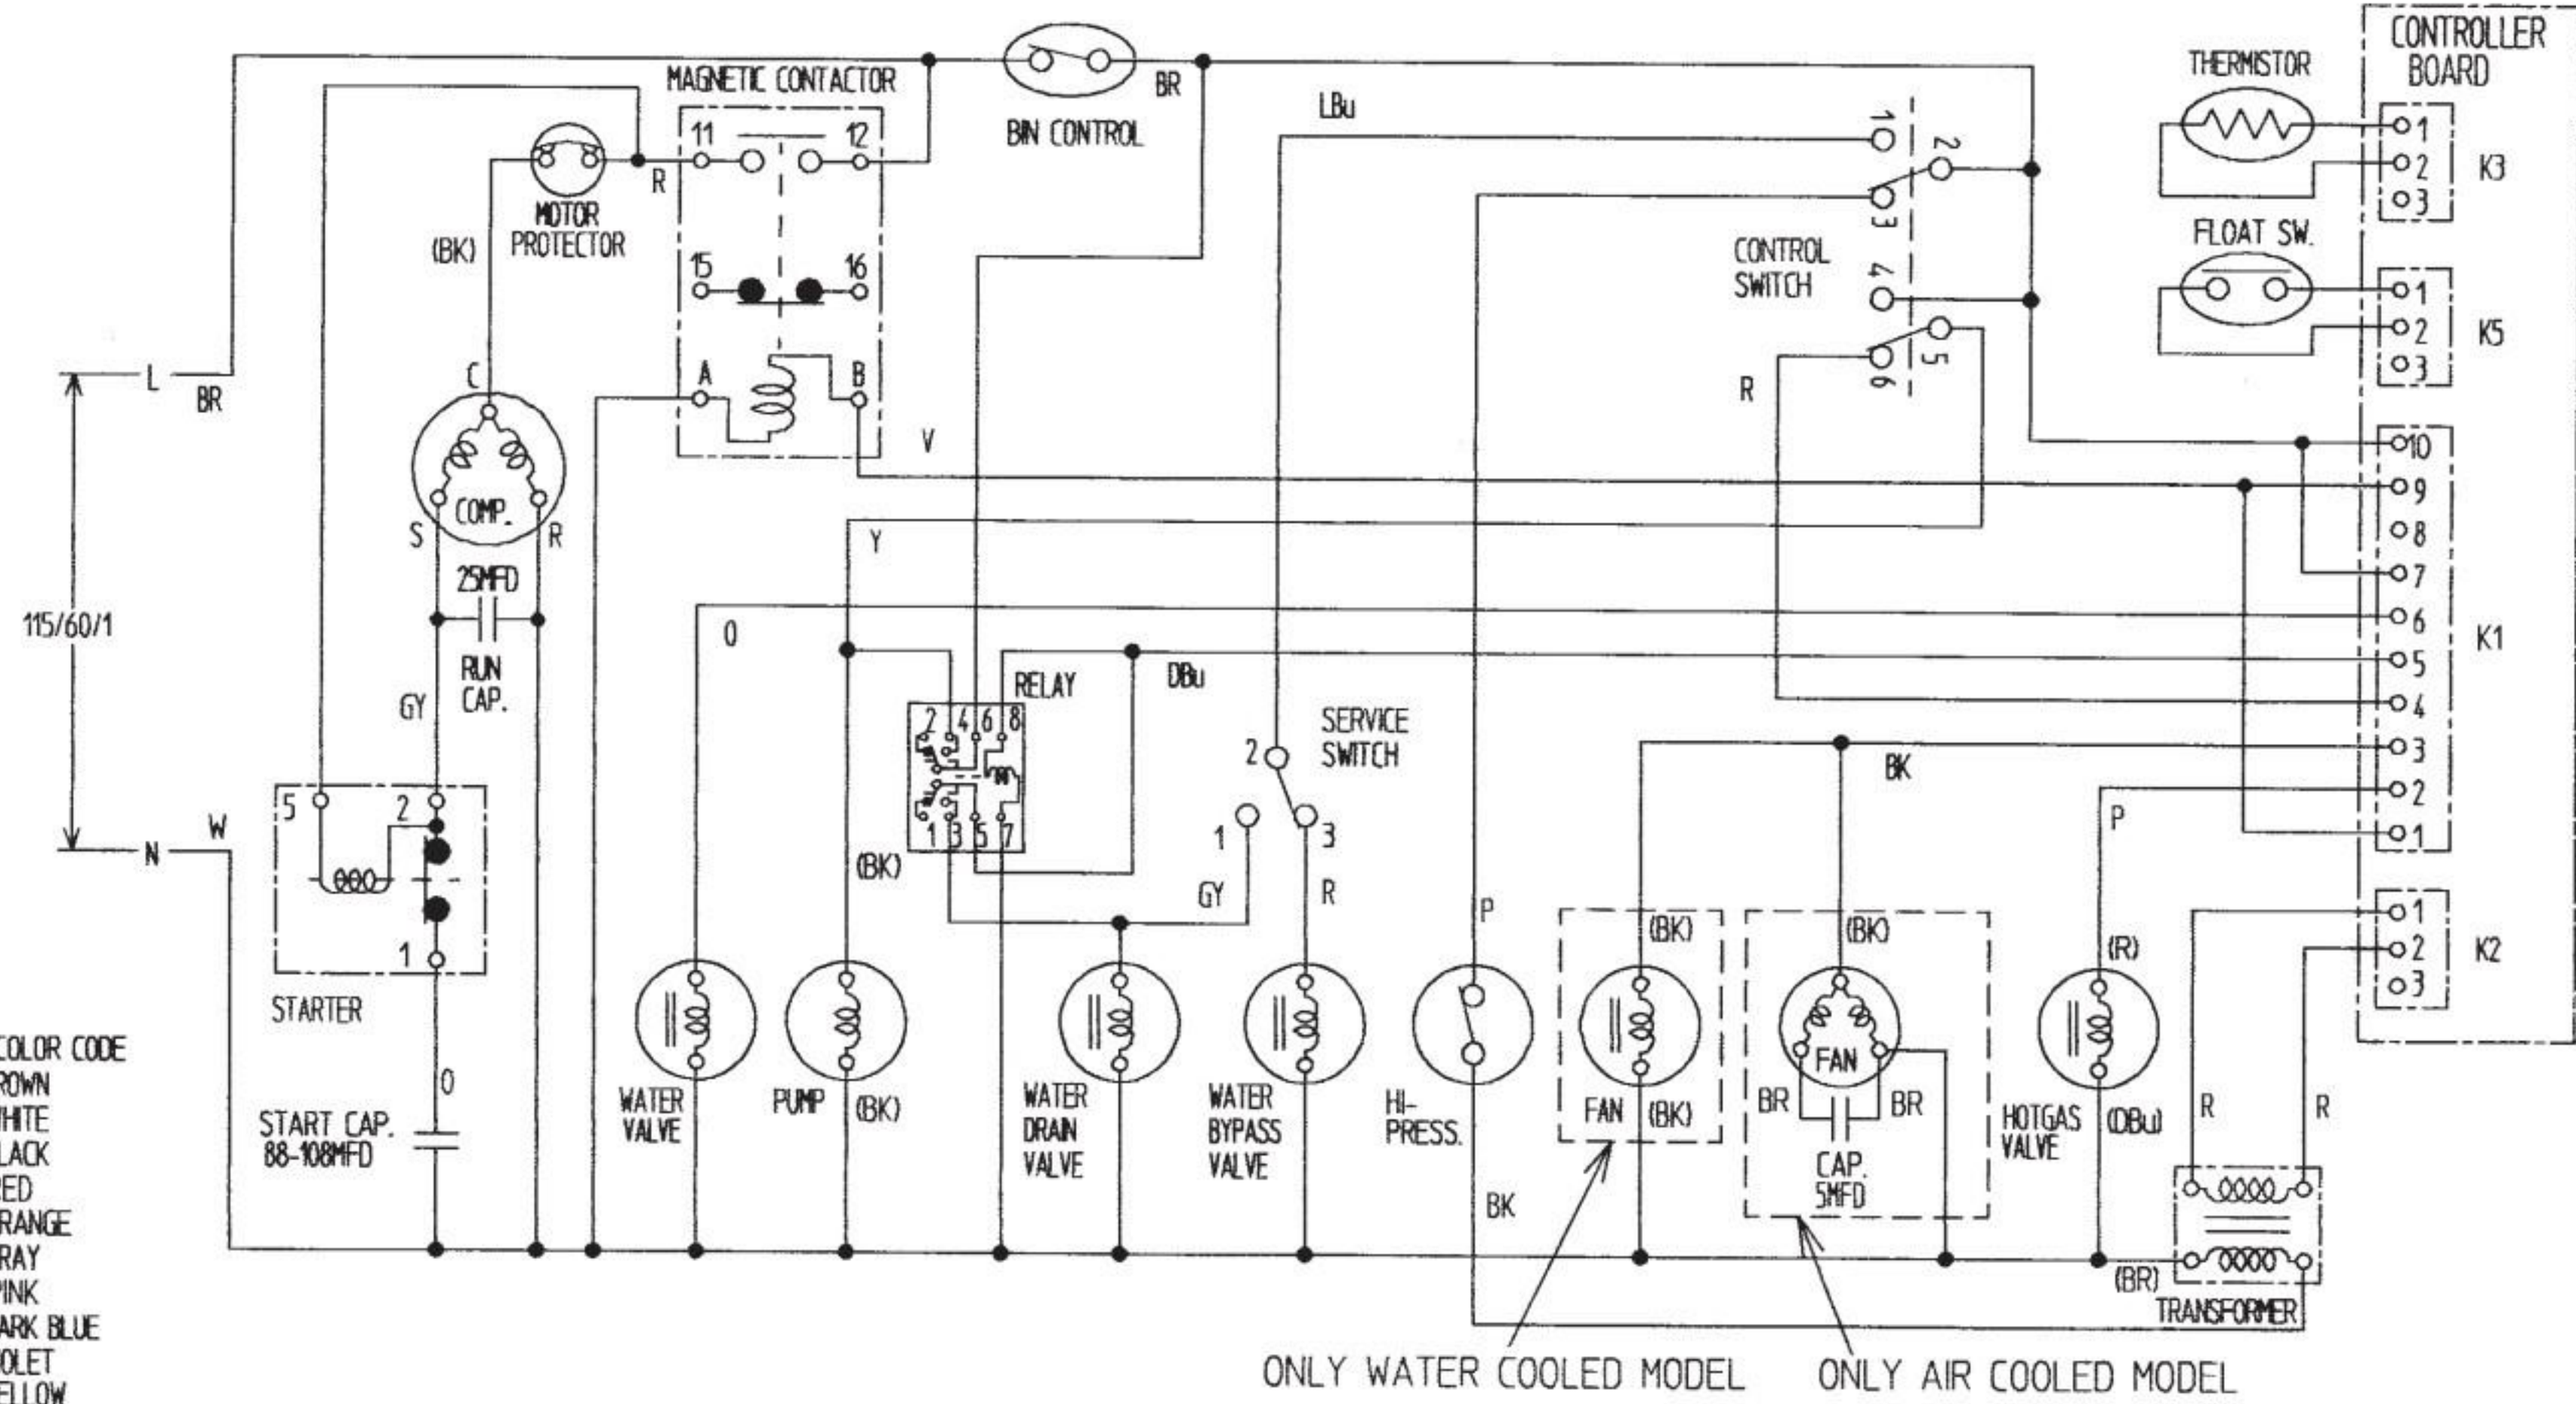

WIRE COLOR CODE  
 BR - BROWN  
 W - WHITE  
 BK - BLACK  
 R - RED  
 O - ORANGE  
 GY - GRAY  
 P - PINK  
 DBu - DARK BLUE  
 V - VIOLET  
 Y - YELLOW  
 Lbu - LIGHT BLUE

ONLY WATER COOLED MODEL      ONLY AIR COOLED MODEL