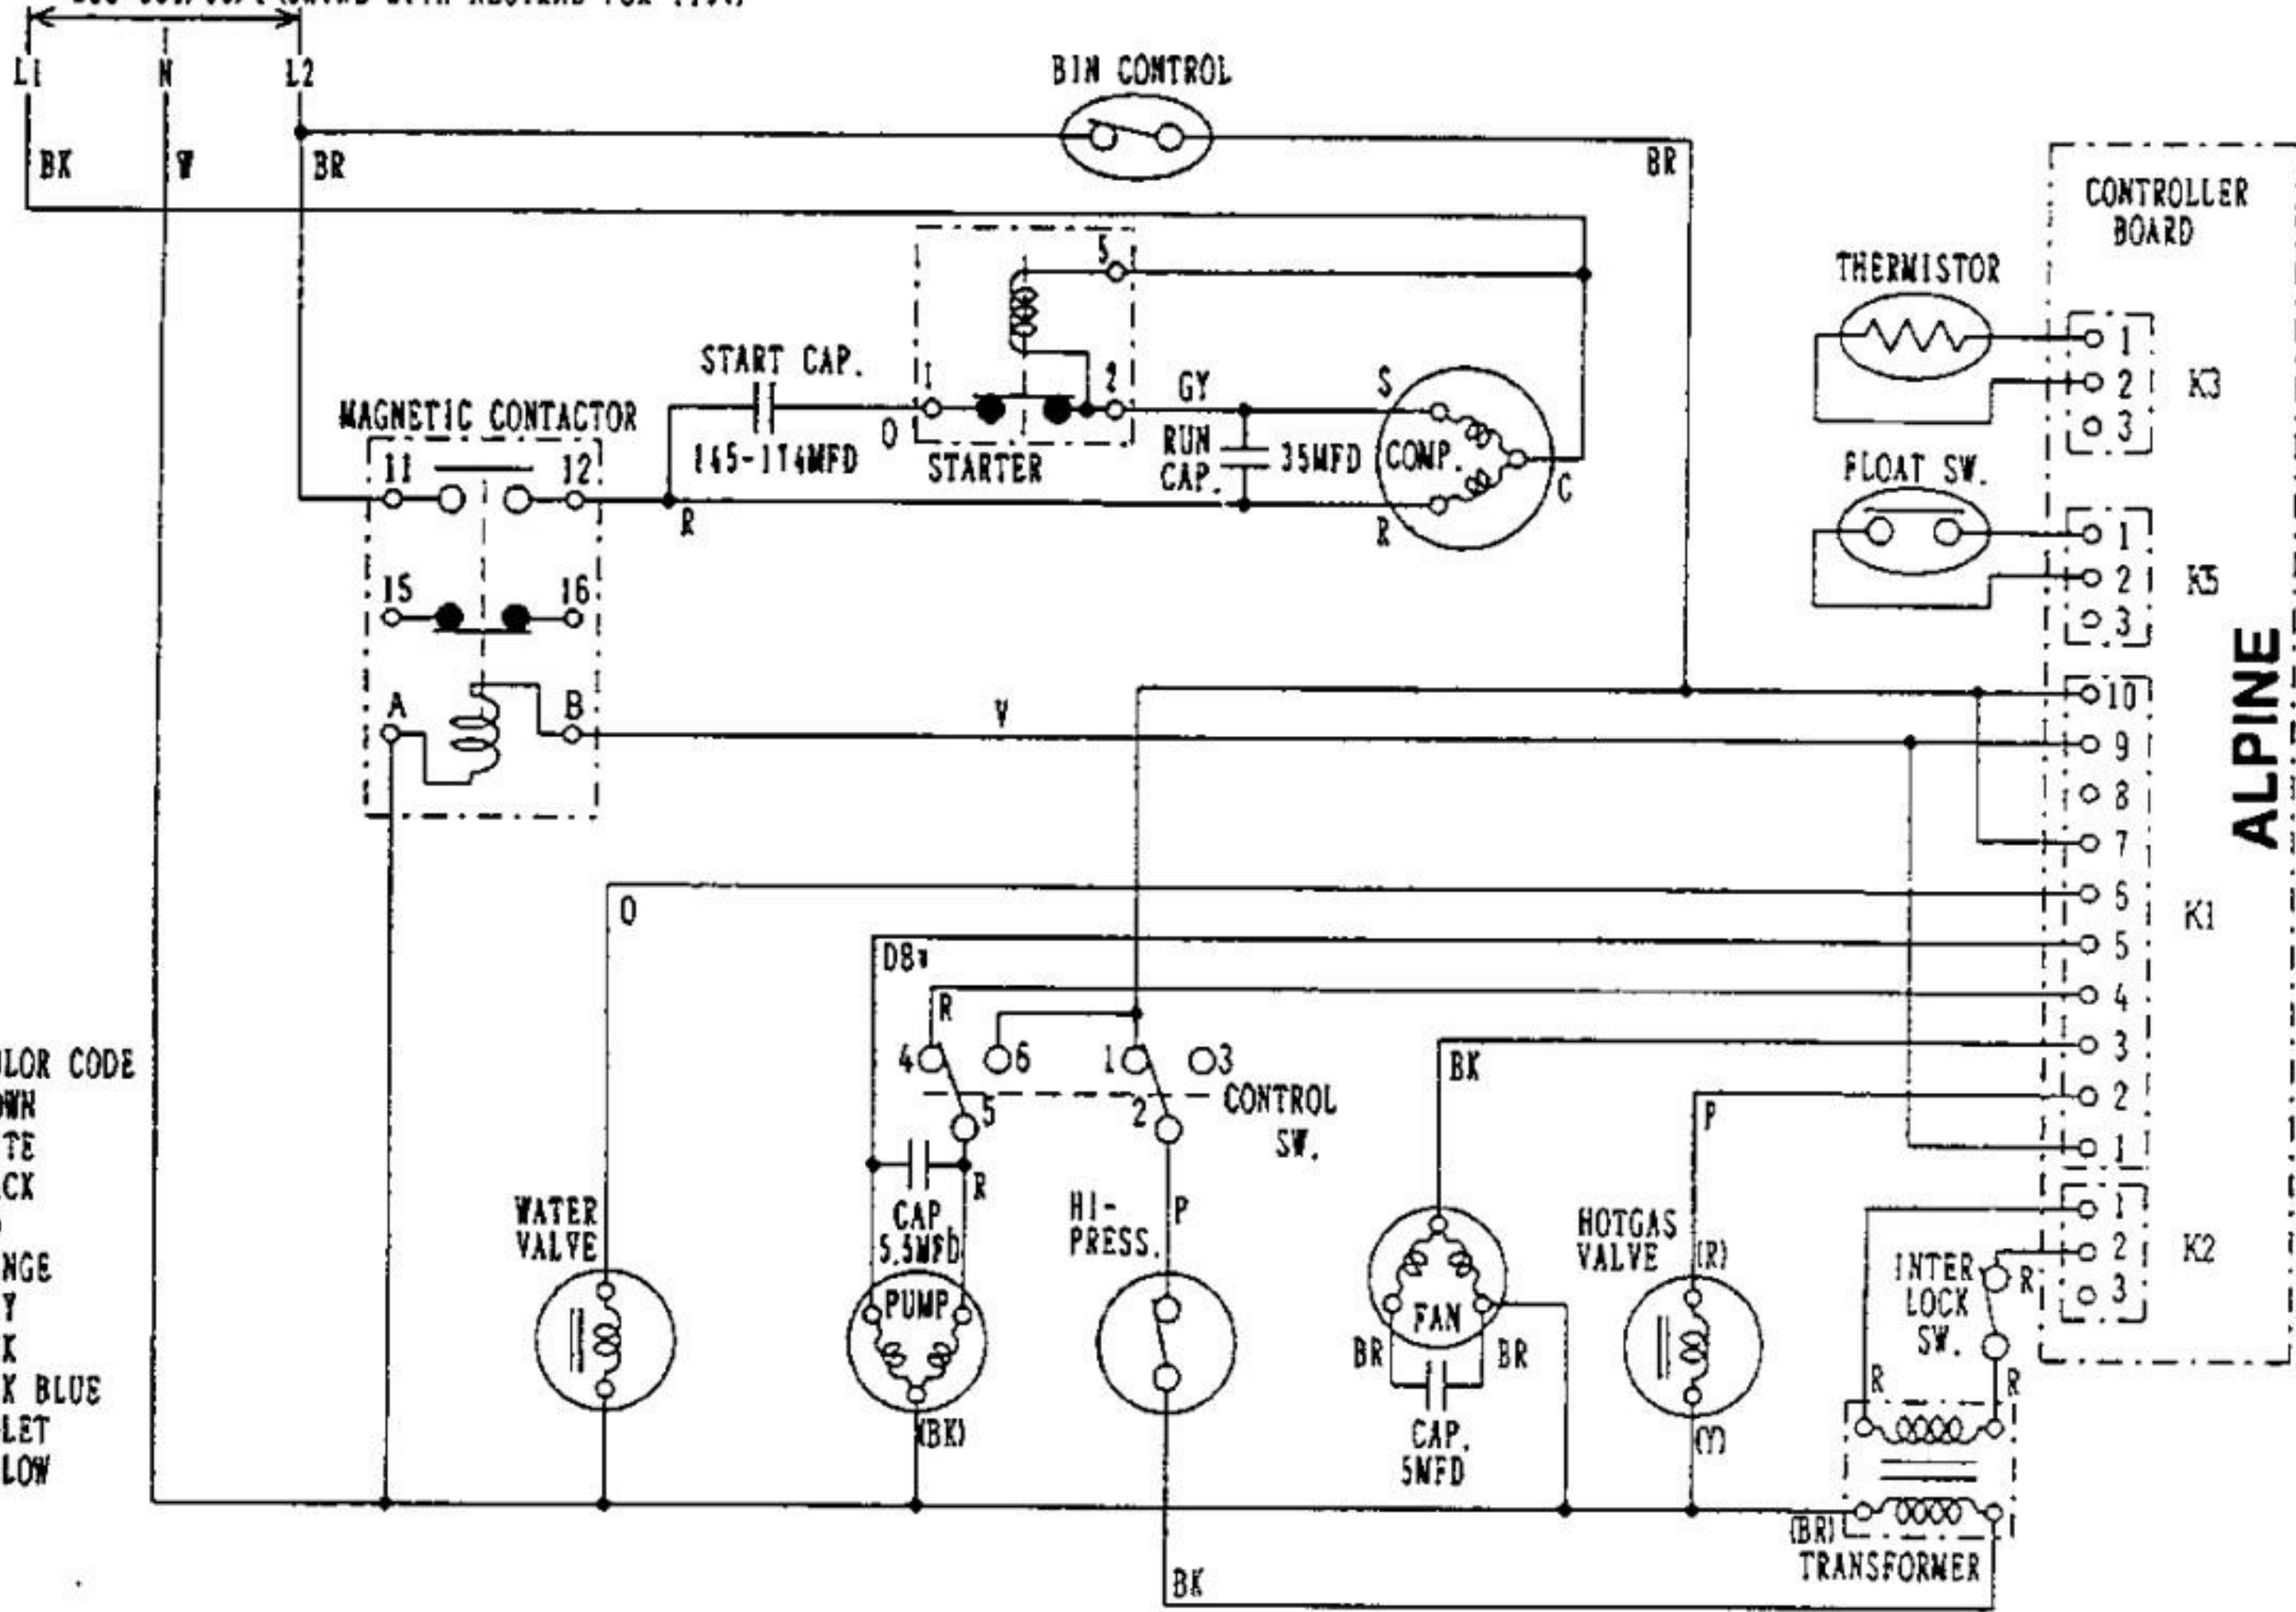

208-230/60/1 (3WIRE WITH NEUTRAL FOR 115V)

- WIRE COLOR CODE**
- BR - BROWN
 - W - WHITE
 - BK - BLACK
 - R - RED
 - O - ORANGE
 - GY - GRAY
 - P - PINK
 - DB - DARK BLUE
 - V - VIOLET
 - Y - YELLOW

ALPINE