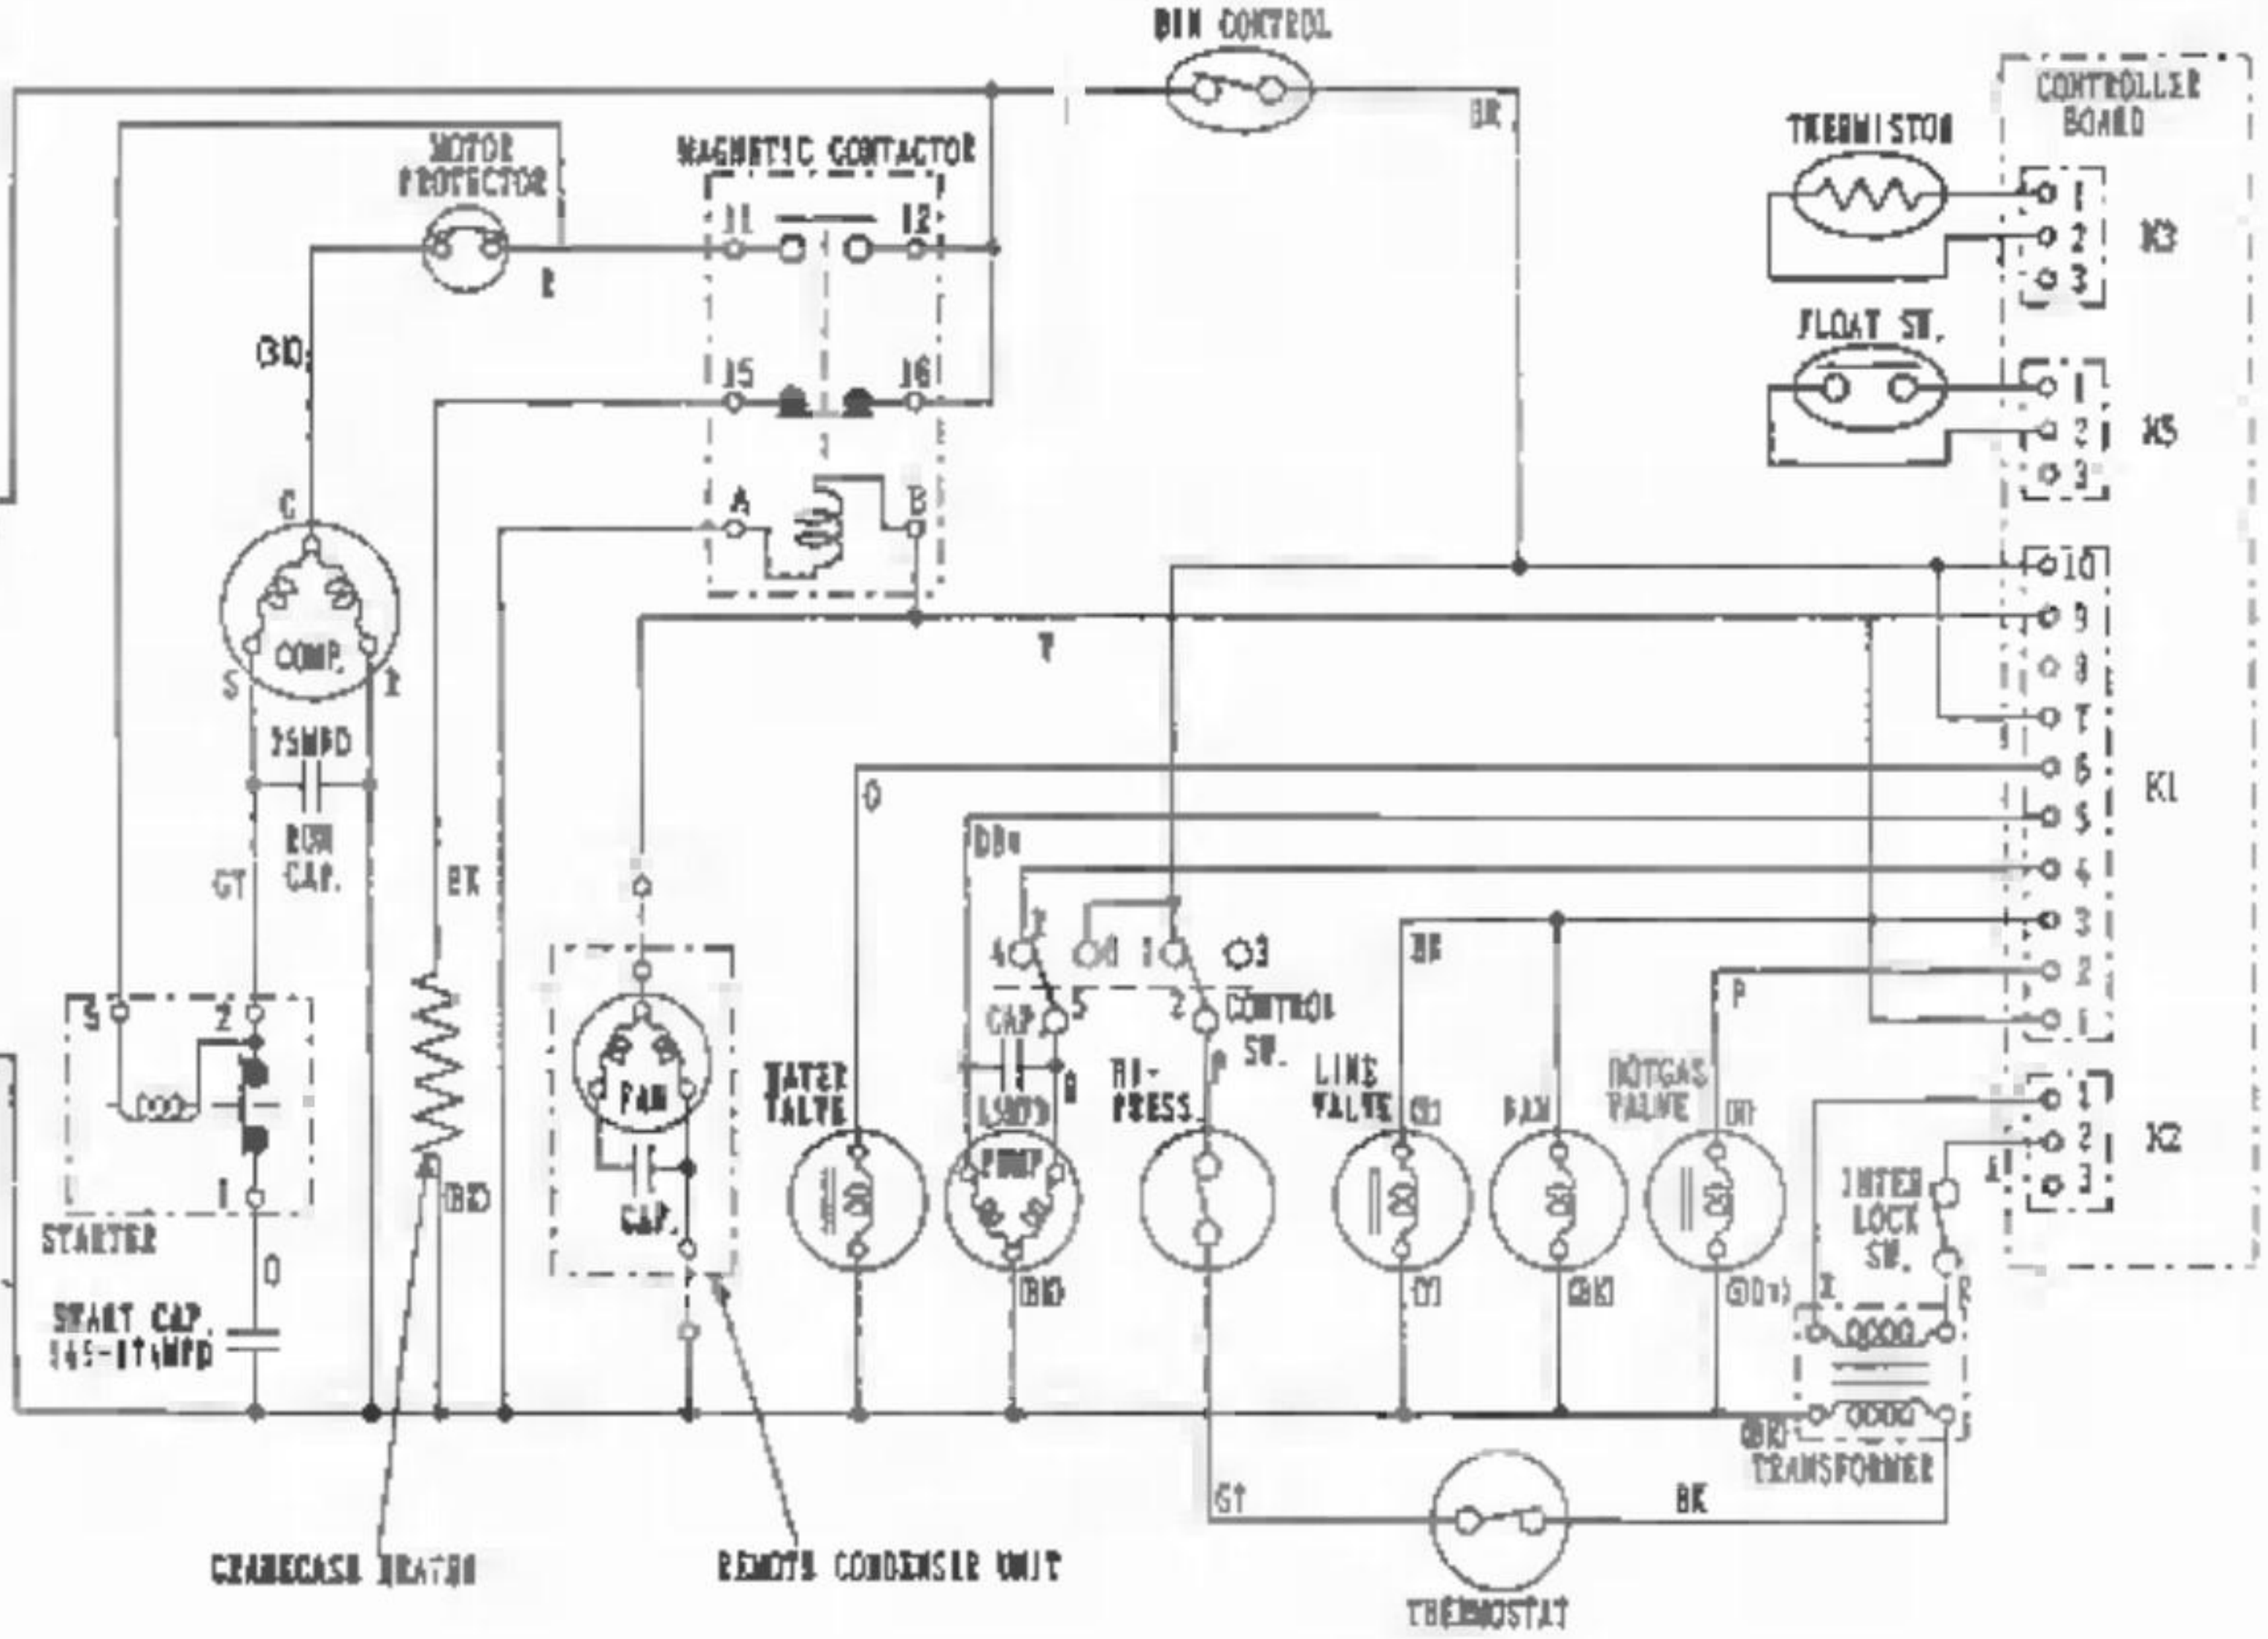

115-110/64/1

- WIRE COLOR CODE
- BR - BROWN
 - W - WHITE
 - BL - BLACK
 - R - RED
 - O - ORANGE
 - GT - GRAY
 - P - PINK
 - DB - DARK BLUE
 - V - VIOLET
 - Y - YELLOW

CRANKCASE HEATER

REMOTE CONDENSER UNIT

THERMOSTAT

CONTROLLER BOARD

THERMISTOR

FLOAT SW.

DIN CONTROL

MOTOR PROTECTOR

MAGNETIC CONTACTOR

COMP.

75MFD

RUN CAP.

STARTER

START CAP. 145-11MFD

PAN

WATER VALVE

PUMP

HI-PRESS.

LINE VALVE

FAM

HOT GAS VALVE

INTER LOCK SW.

TRANSFORMER

K3

K5

K1