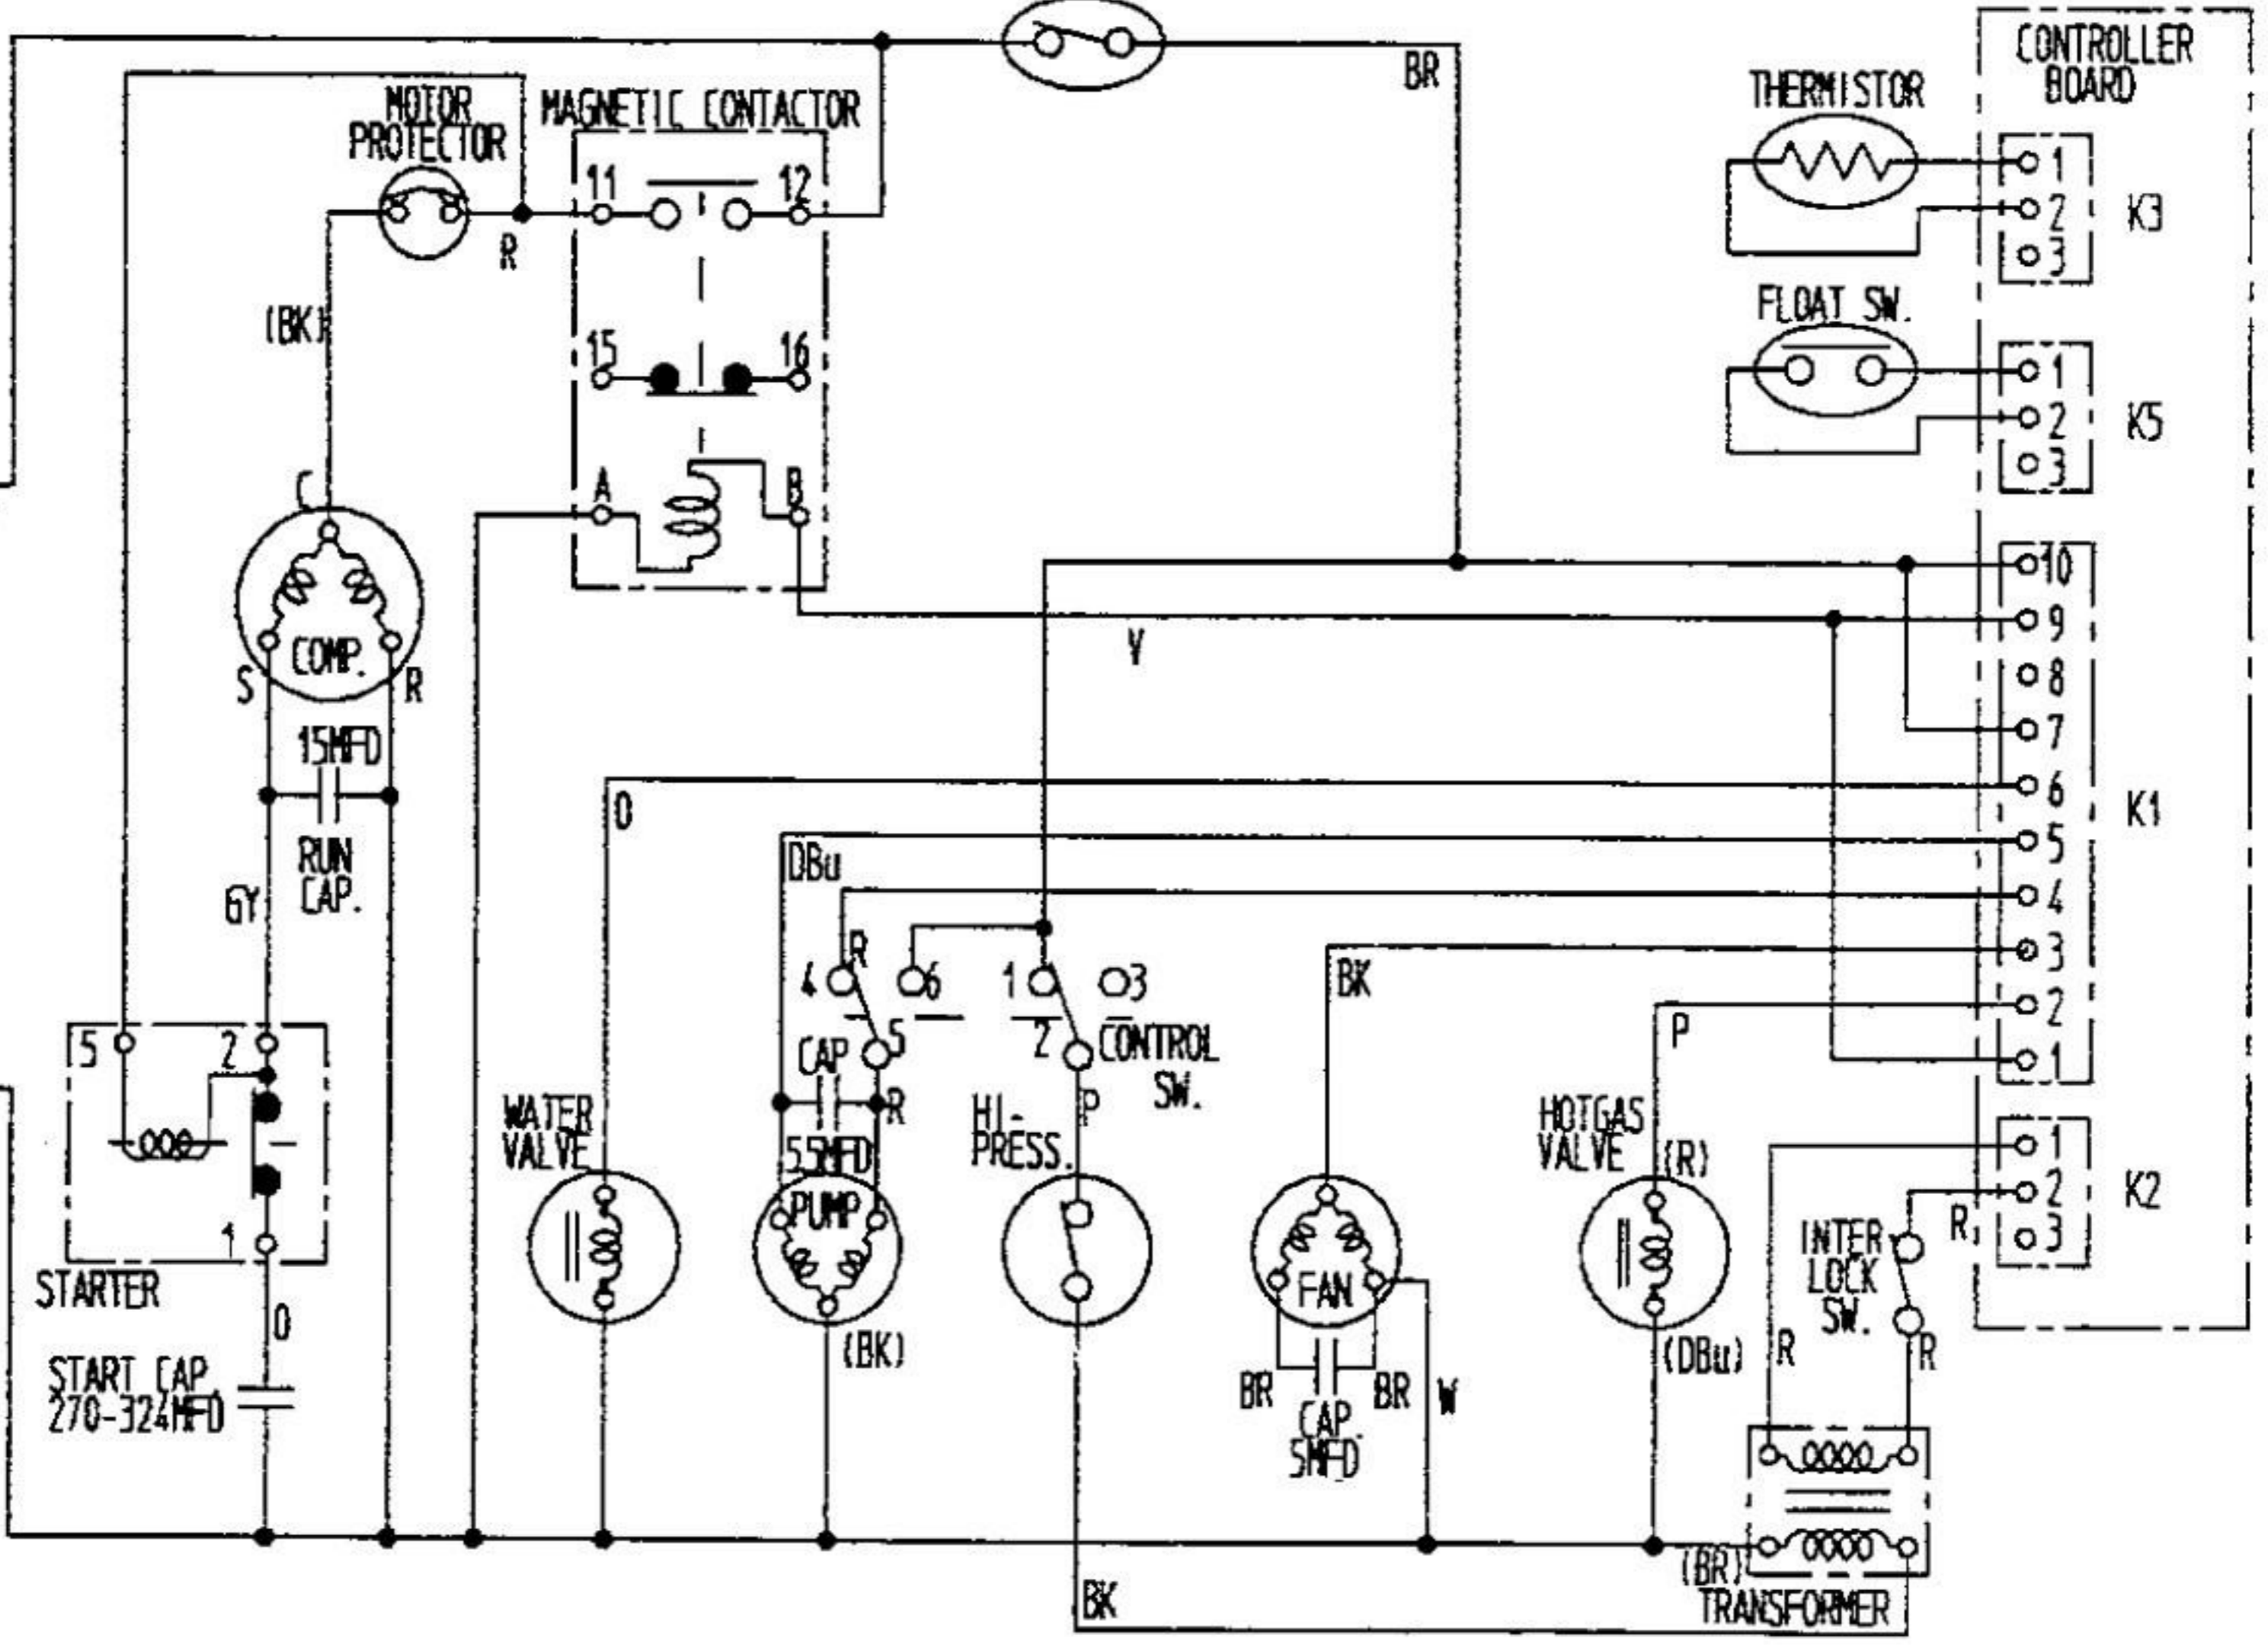

BIN CONTROL

115-120/60/1

- WIRE COLOR CODE  
 BR - BROWN  
 W - WHITE  
 BK - BLACK  
 R - RED  
 O - ORANGE  
 GY - GRAY  
 P - PINK  
 DBu - DARK BLUE  
 V - VIOLET  
 Y - YELLOW

CONTROLLER BOARD

THERMISTOR