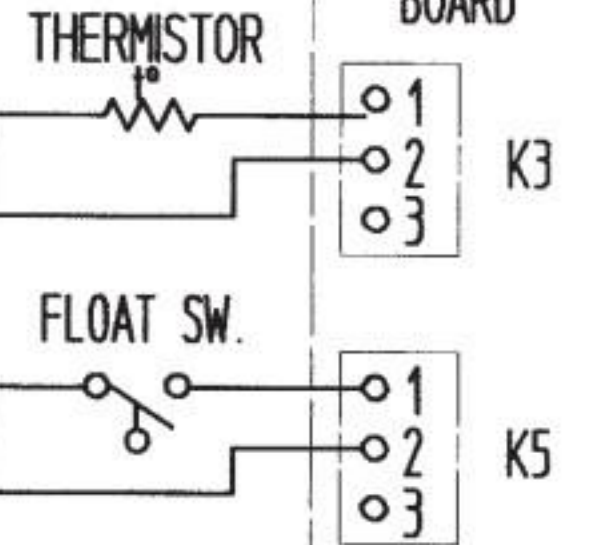

WIRE COLOR CODE
 BR - BROWN
 W - WHITE
 BK - BLACK
 R - RED
 O - ORANGE
 GY - GRAY
 P - PINK
 DBu - DARK BLUE
 V - VIOLET
 Y - YELLOW

ONLY AIR COOLED MODEL

208-230/60/1 (3 WIRE WITH NEUTRAL FOR 115V)

WIRE COLOR CODE
 BR - BROWN
 W - WHITE
 BK - BLACK
 R - RED
 O - ORANGE
 GY - GRAY
 P - PINK
 DBu - DARK BLUE
 V - VIOLET
 Y - YELLOW

REMOTE CONDENSOR UNIT

CRANKCASE HEATER

TRANSFORMER

CONTROLLER BOARD

K3

K5

K1

K2