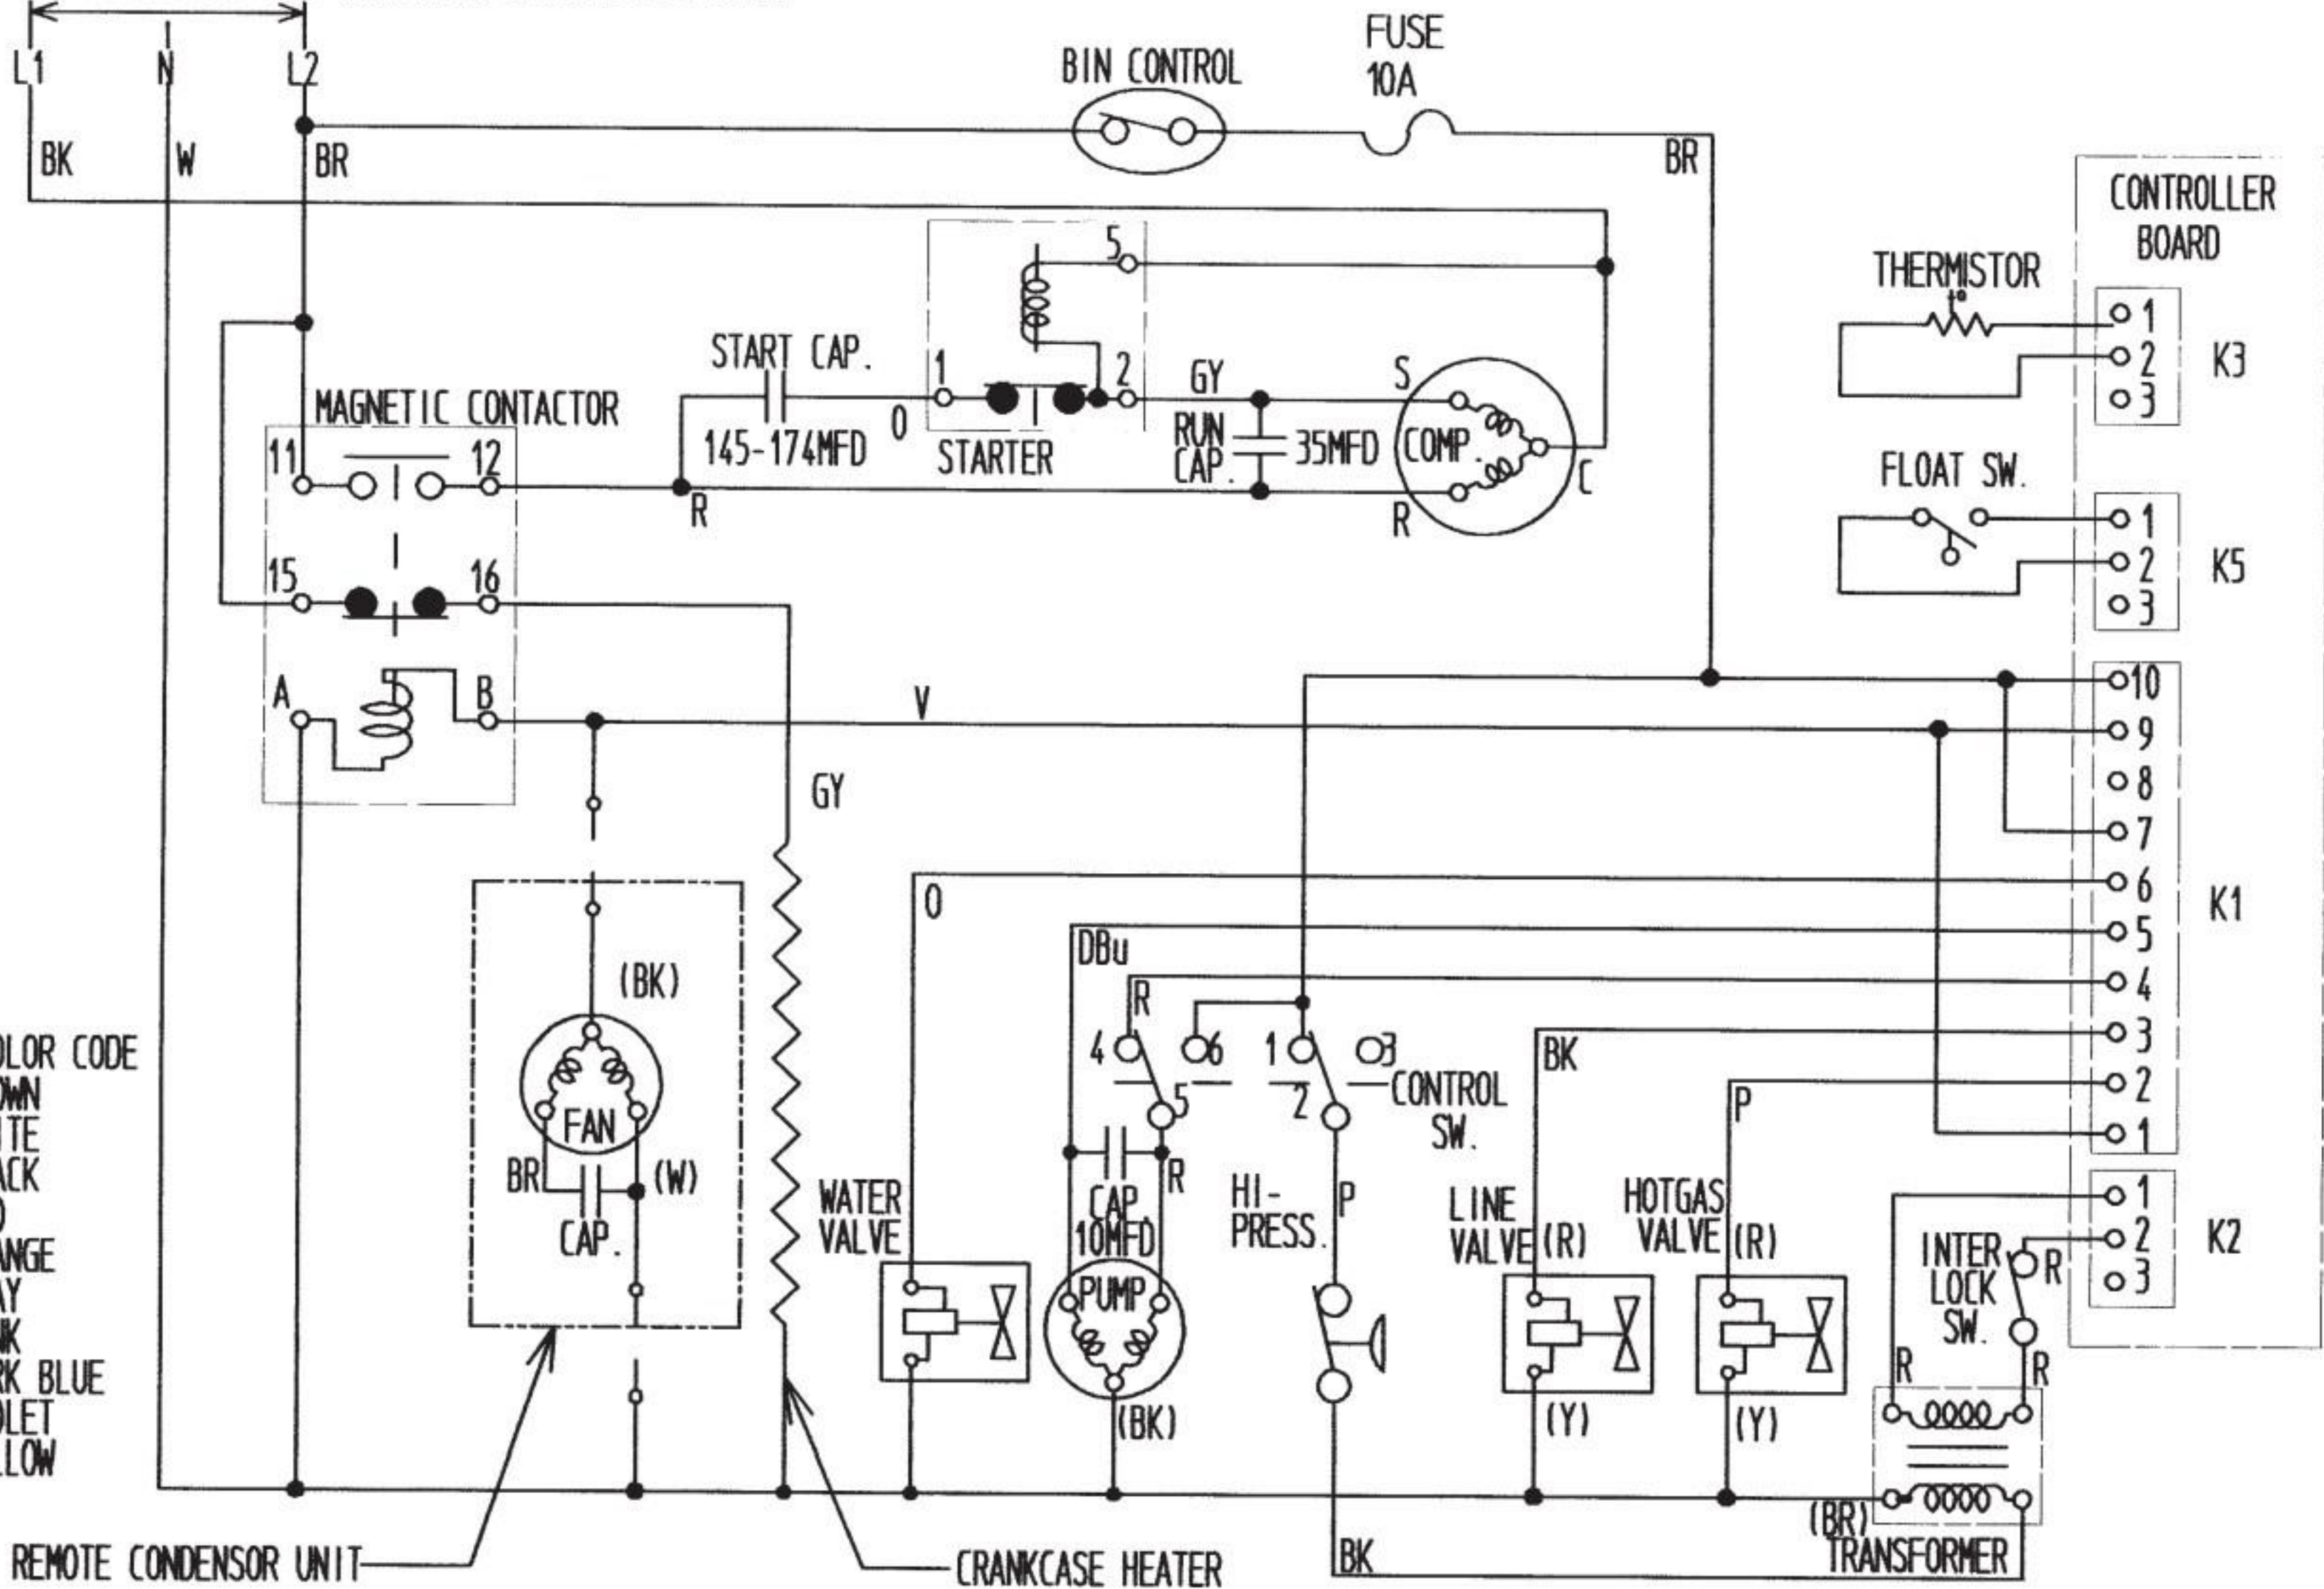

WIRE COLOR CODE
 BR - BROWN
 W - WHITE
 BK - BLACK
 R - RED
 O - ORANGE
 GY - GRAY
 P - PINK
 DBu - DARK BLUE
 V - VIOLET
 Y - YELLOW

ONLY AIR COOLED MODEL

208-230/60/1 (3 WIRE WITH NEUTRAL FOR 115V)

WIRE COLOR CODE
 BR - BROWN
 W - WHITE
 BK - BLACK
 R - RED
 O - ORANGE
 GY - GRAY
 P - PINK
 DBu - DARK BLUE
 V - VIOLET
 Y - YELLOW

REMOTE CONDENSOR UNIT

CRANKCASE HEATER

TRANSFORMER

CONTROLLER BOARD

K3

K5

K1

K2