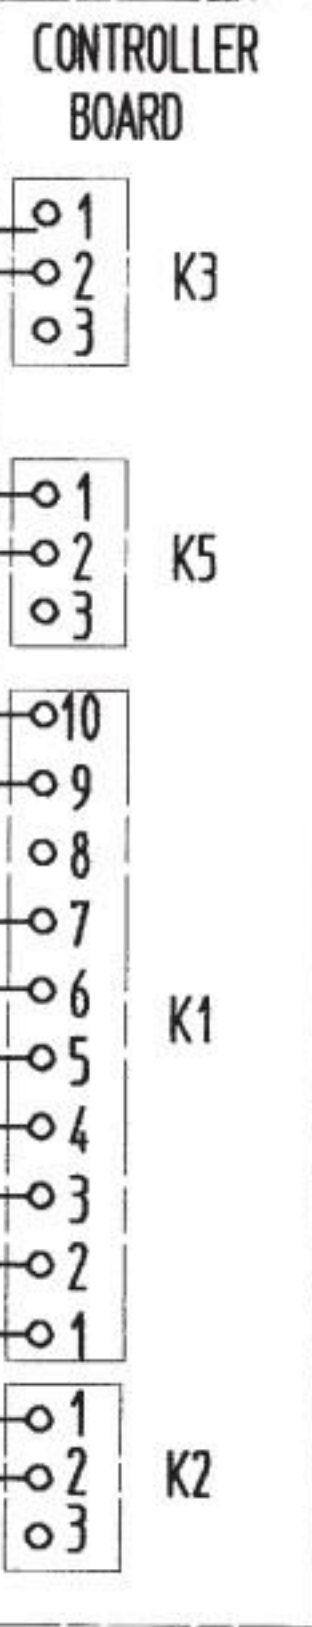

208-230/60/1 (3 WIRE WITH NEUTRAL FOR 115V)

WIRE COLOR CODE
 BR - BROWN
 W - WHITE
 BK - BLACK
 R - RED
 O - ORANGE
 GY - GRAY
 P - PINK
 DBu - DARK BLUE
 V - VIOLET
 Y - YELLOW

REMOTE CONDENSOR UNIT

CRANKCASE HEATER

TRANSFORMER

K3

K5

K1

K2

WIRE COLOR CODE
 BR - BROWN
 W - WHITE
 BK - BLACK
 R - RED
 O - ORANGE
 GY - GRAY
 P - PINK
 DBu - DARK BLUE
 V - VIOLET
 Y - YELLOW

ONLY AIR COOLED MODEL

CONTROLLER BOARD

K3

K5

K1

K2

WIRE COLOR CODE
 BR - BROWN
 W - WHITE
 BK - BLACK
 R - RED
 O - ORANGE
 GY - GRAY
 P - PINK
 DBu - DARK BLUE
 V - VIOLET
 Y - YELLOW