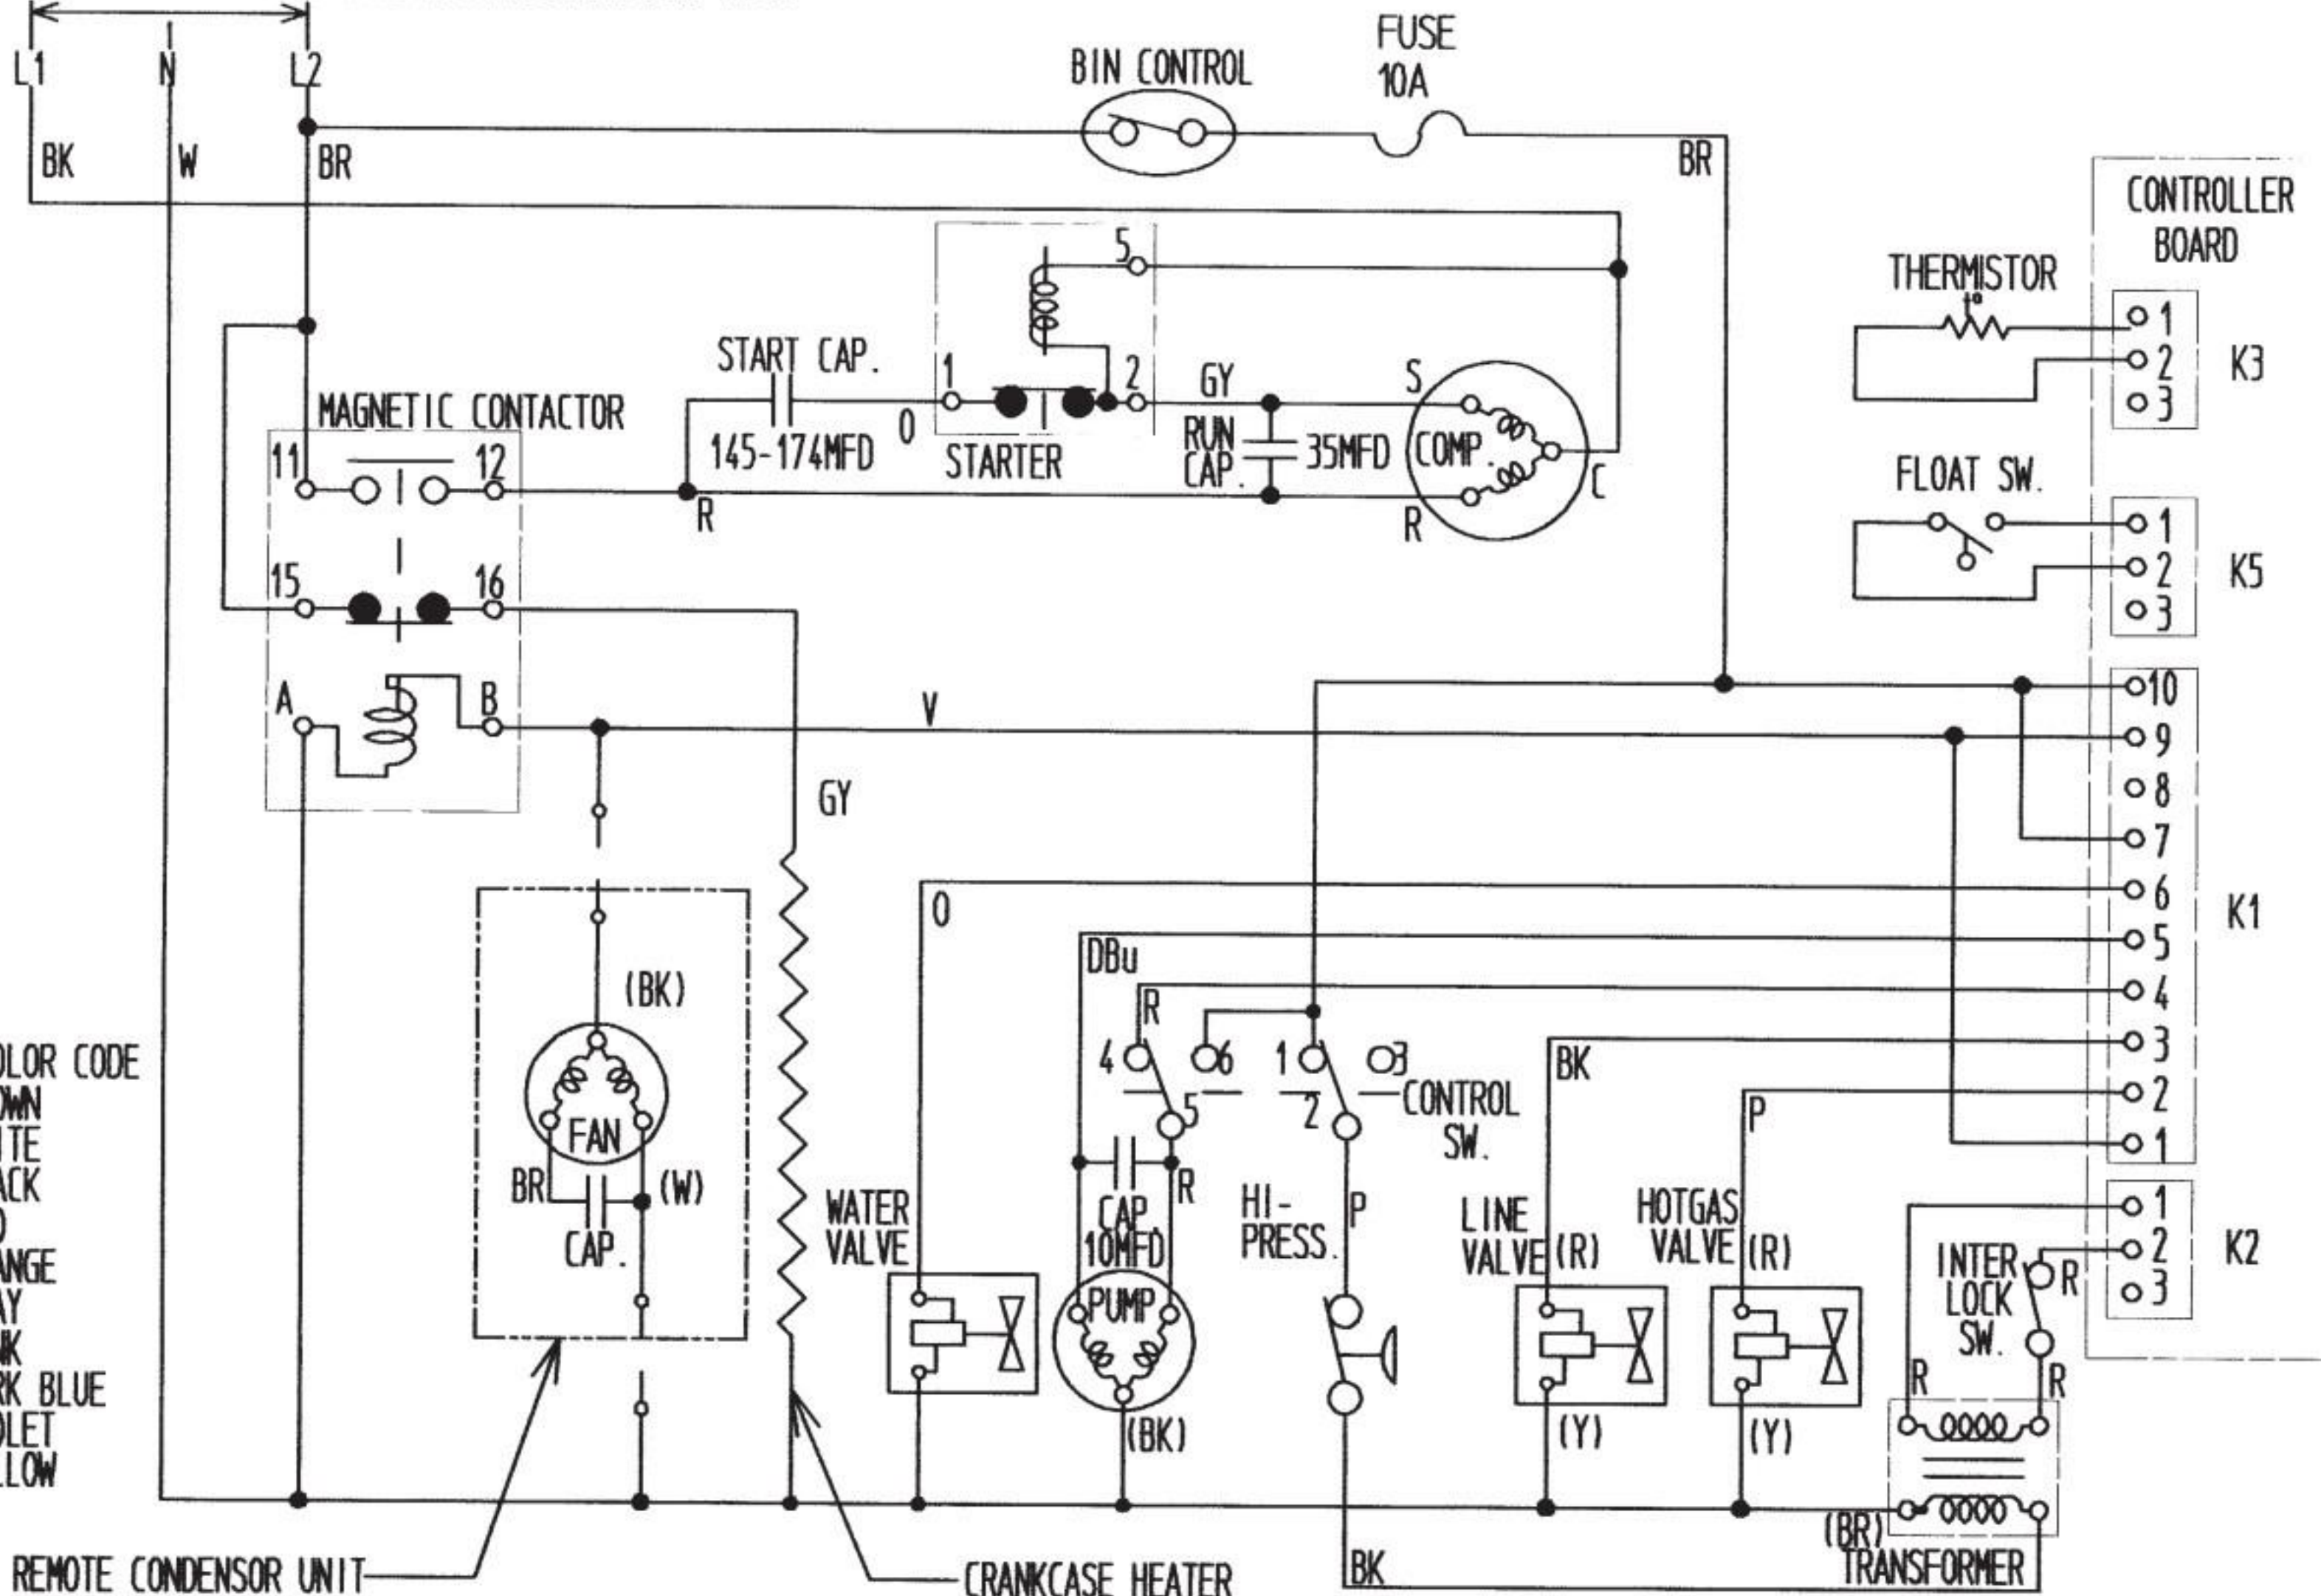

208-230/60/1 (3 WIRE WITH NEUTRAL FOR 115V)

WIRE COLOR CODE
 BR - BROWN
 W - WHITE
 BK - BLACK
 R - RED
 O - ORANGE
 GY - GRAY
 P - PINK
 DBu - DARK BLUE
 V - VIOLET
 Y - YELLOW

REMOTE CONDENSOR UNIT

CRANKCASE HEATER

TRANSFORMER

K3

K5

K1

K2

WIRE COLOR CODE
 BR - BROWN
 W - WHITE
 BK - BLACK
 R - RED
 O - ORANGE
 GY - GRAY
 P - PINK
 DBu - DARK BLUE
 V - VIOLET
 Y - YELLOW

ONLY AIR COOLED MODEL

CONTROLLER BOARD

K3

K5

K1

K2

WIRE COLOR CODE
 BR - BROWN
 W - WHITE
 BK - BLACK
 R - RED
 O - ORANGE
 GY - GRAY
 P - PINK
 DBu - DARK BLUE
 V - VIOLET
 Y - YELLOW