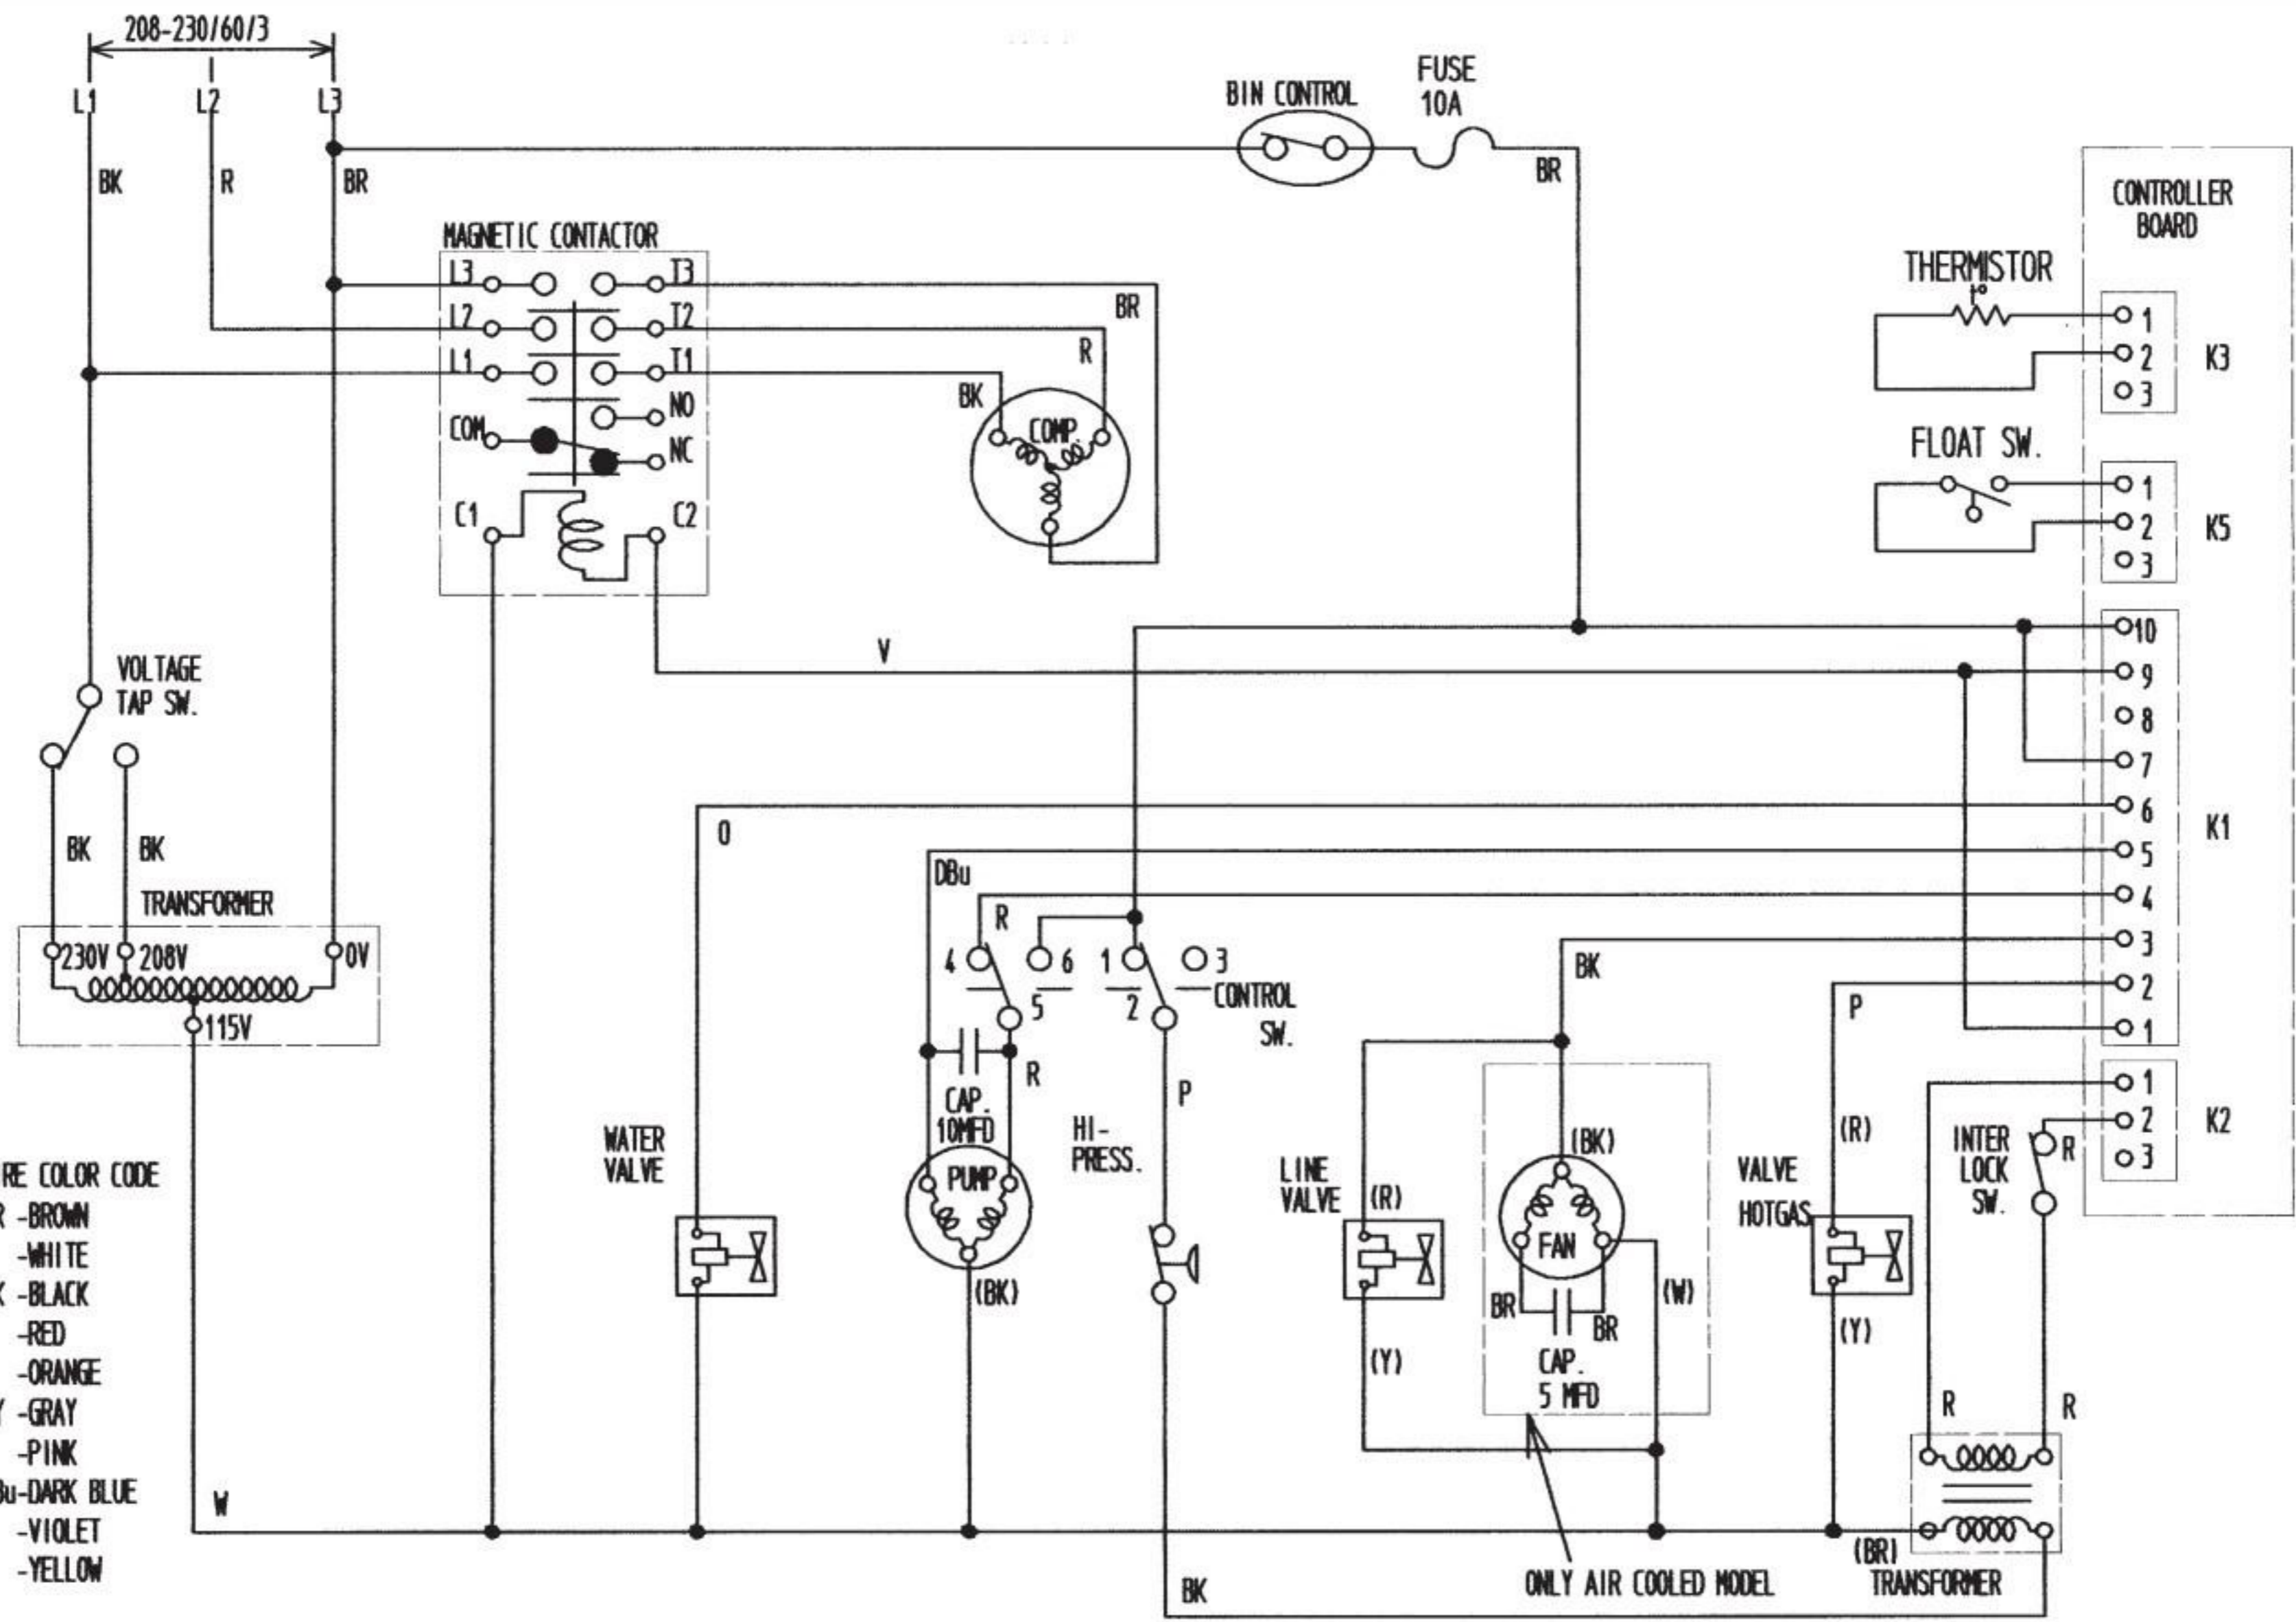

208-230/60/1 (3 WIRE WITH NEUTRAL FOR 115V)

WIRE COLOR CODE
 BR - BROWN
 W - WHITE
 BK - BLACK
 R - RED
 O - ORANGE
 GY - GRAY
 P - PINK
 DBu - DARK BLUE
 V - VIOLET
 Y - YELLOW

REMOTE CONDENSOR UNIT

CRANKCASE HEATER

TRANSFORMER

K3

K5

K1

K2

WIRE COLOR CODE
 BR - BROWN
 W - WHITE
 BK - BLACK
 R - RED
 O - ORANGE
 GY - GRAY
 P - PINK
 DBu - DARK BLUE
 V - VIOLET
 Y - YELLOW

ONLY AIR COOLED MODEL

CONTROLLER BOARD

K3

K5

K1

K2

WIRE COLOR CODE
 BR - BROWN
 W - WHITE
 BK - BLACK
 R - RED
 O - ORANGE
 GY - GRAY
 P - PINK
 DBu - DARK BLUE
 V - VIOLET
 Y - YELLOW