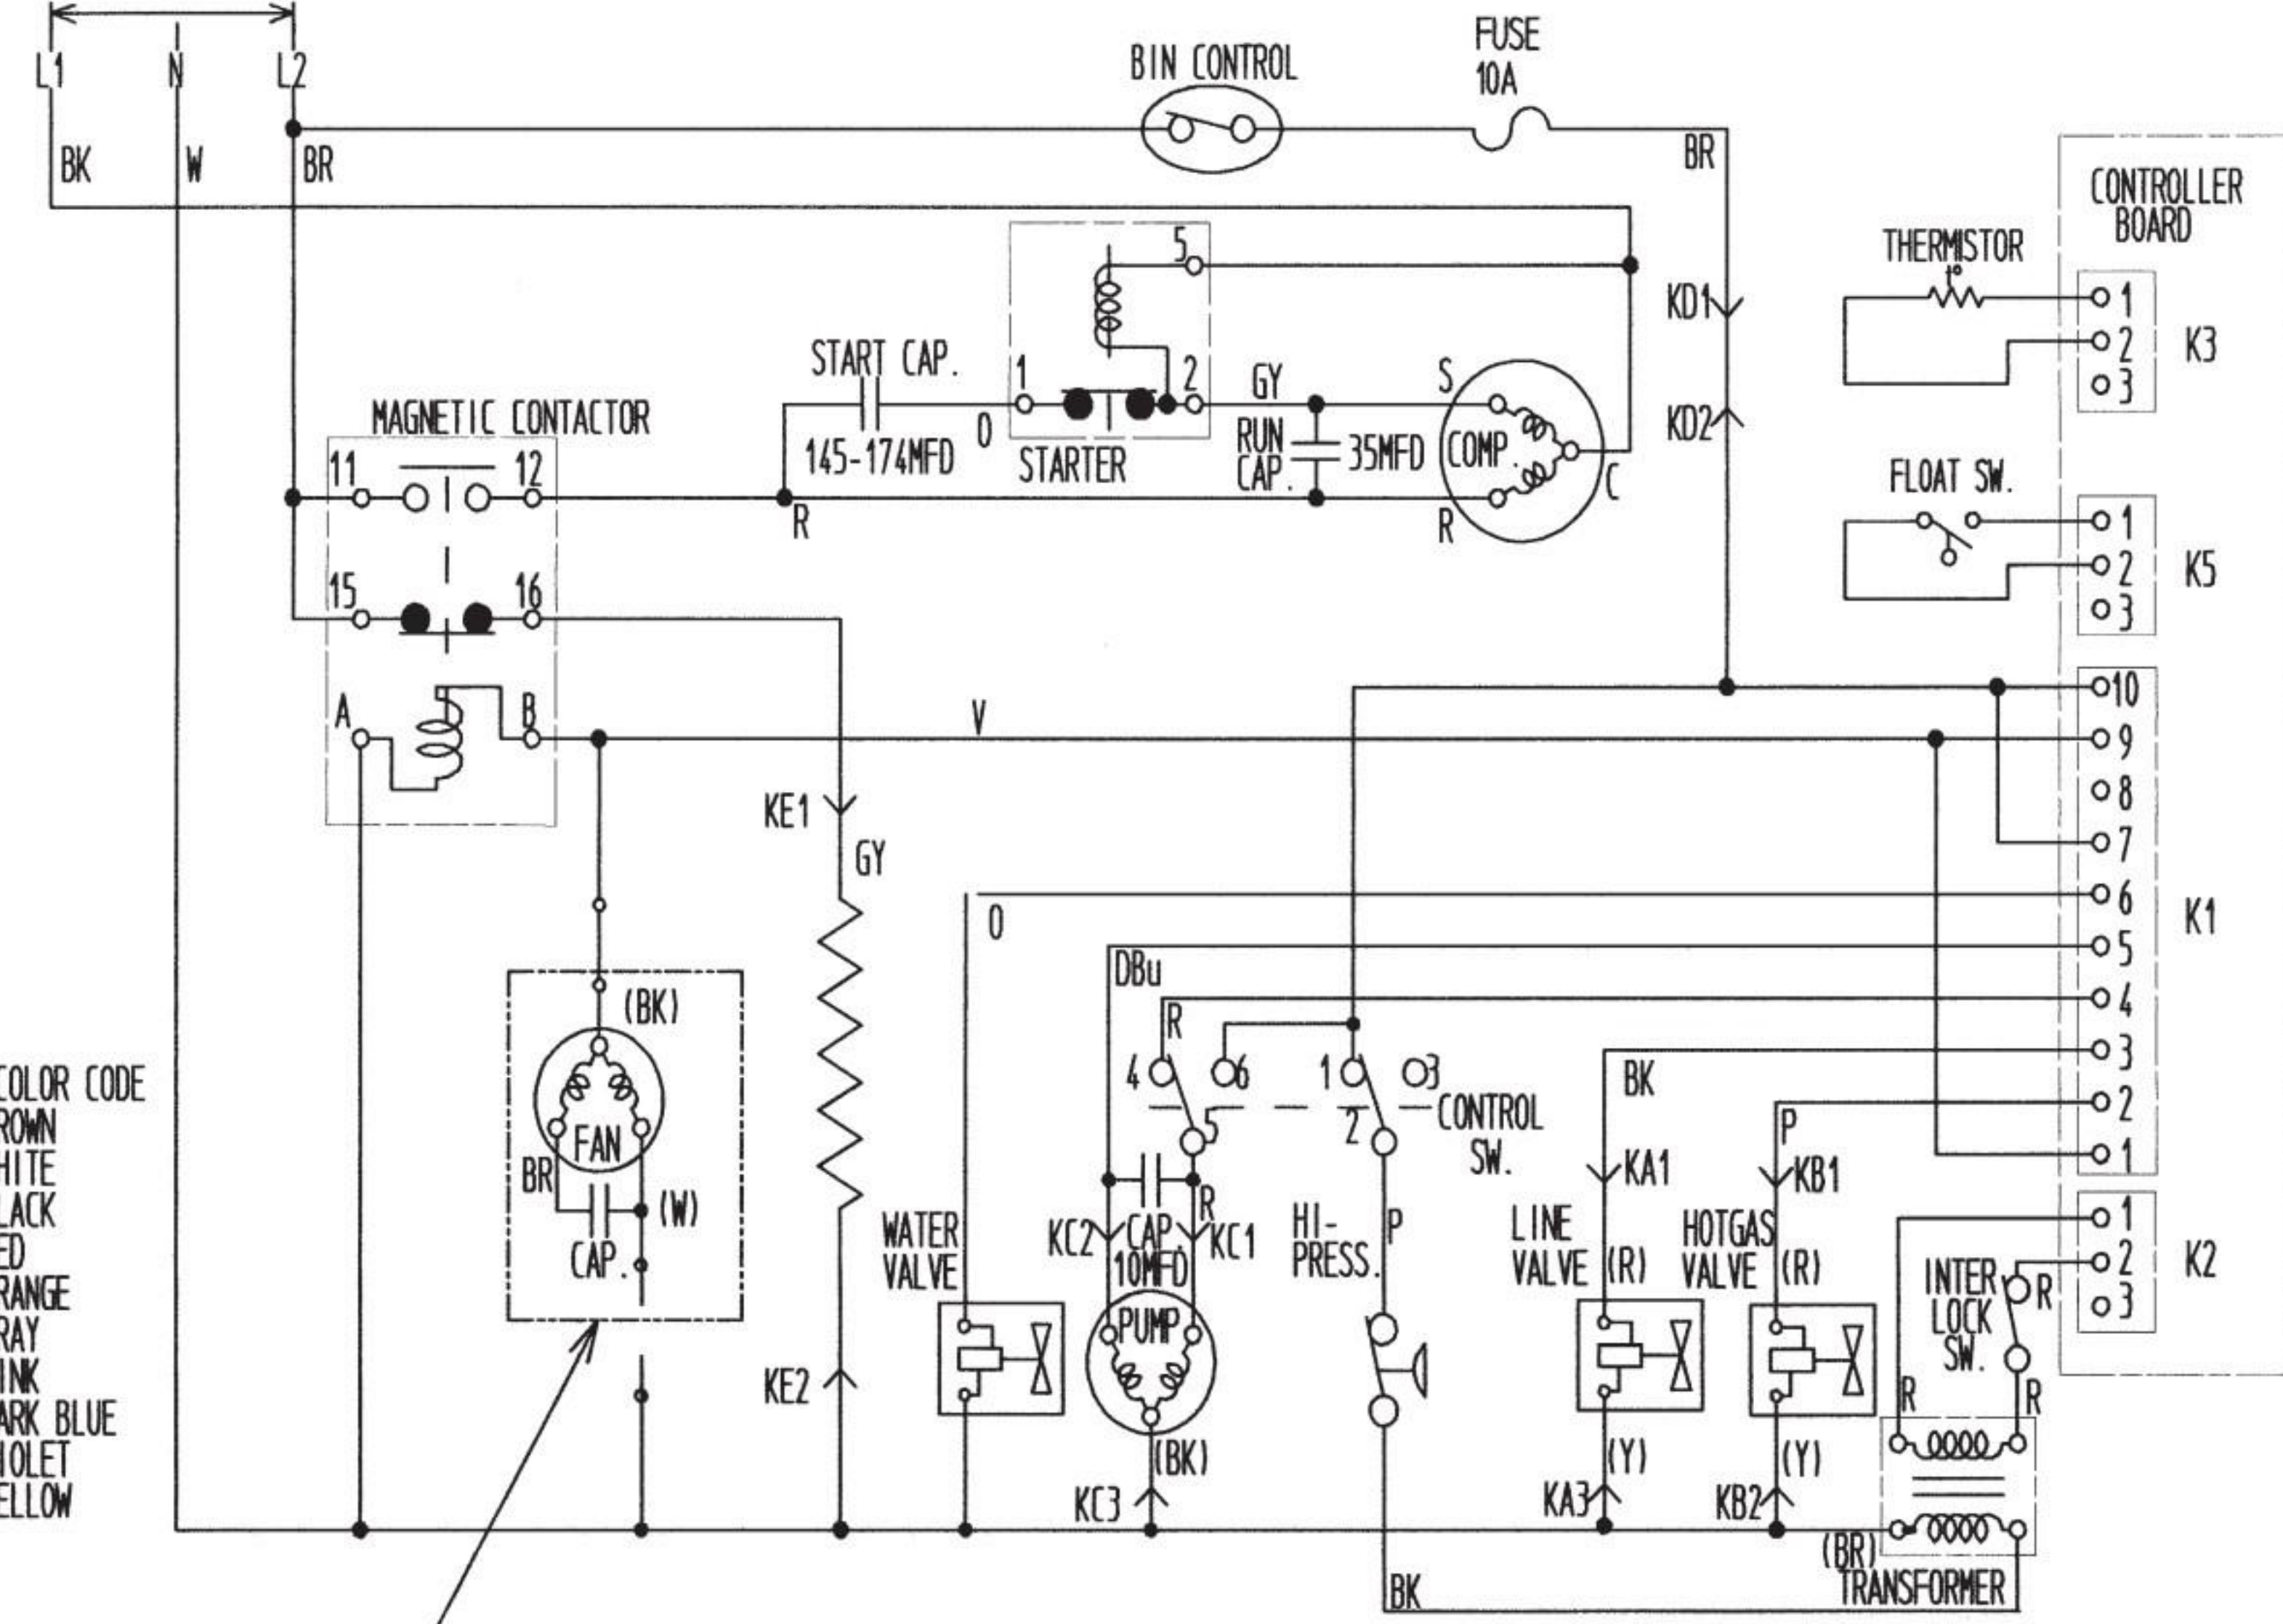

208-230/60/1 (3 WIRE WITH NEUTRAL FOR 115V)

WIRING DIAGRAM

- WIRE COLOR CODE
- BR - BROWN
  - W - WHITE
  - BK - BLACK
  - R - RED
  - O - ORANGE
  - GY - GRAY
  - P - PINK
  - DBu - DARK BLUE
  - V - VIOLET
  - Y - YELLOW

ONLY AIR COOLED MODEL

208-230/60/1 (3 WIRE WITH NEUTRAL FOR 115V)

- WIRE COLOR CODE
- BR - BROWN
  - W - WHITE
  - BK - BLACK
  - R - RED
  - O - ORANGE
  - GY - GRAY
  - P - PINK
  - DBu - DARK BLUE
  - V - VIOLET
  - Y - YELLOW