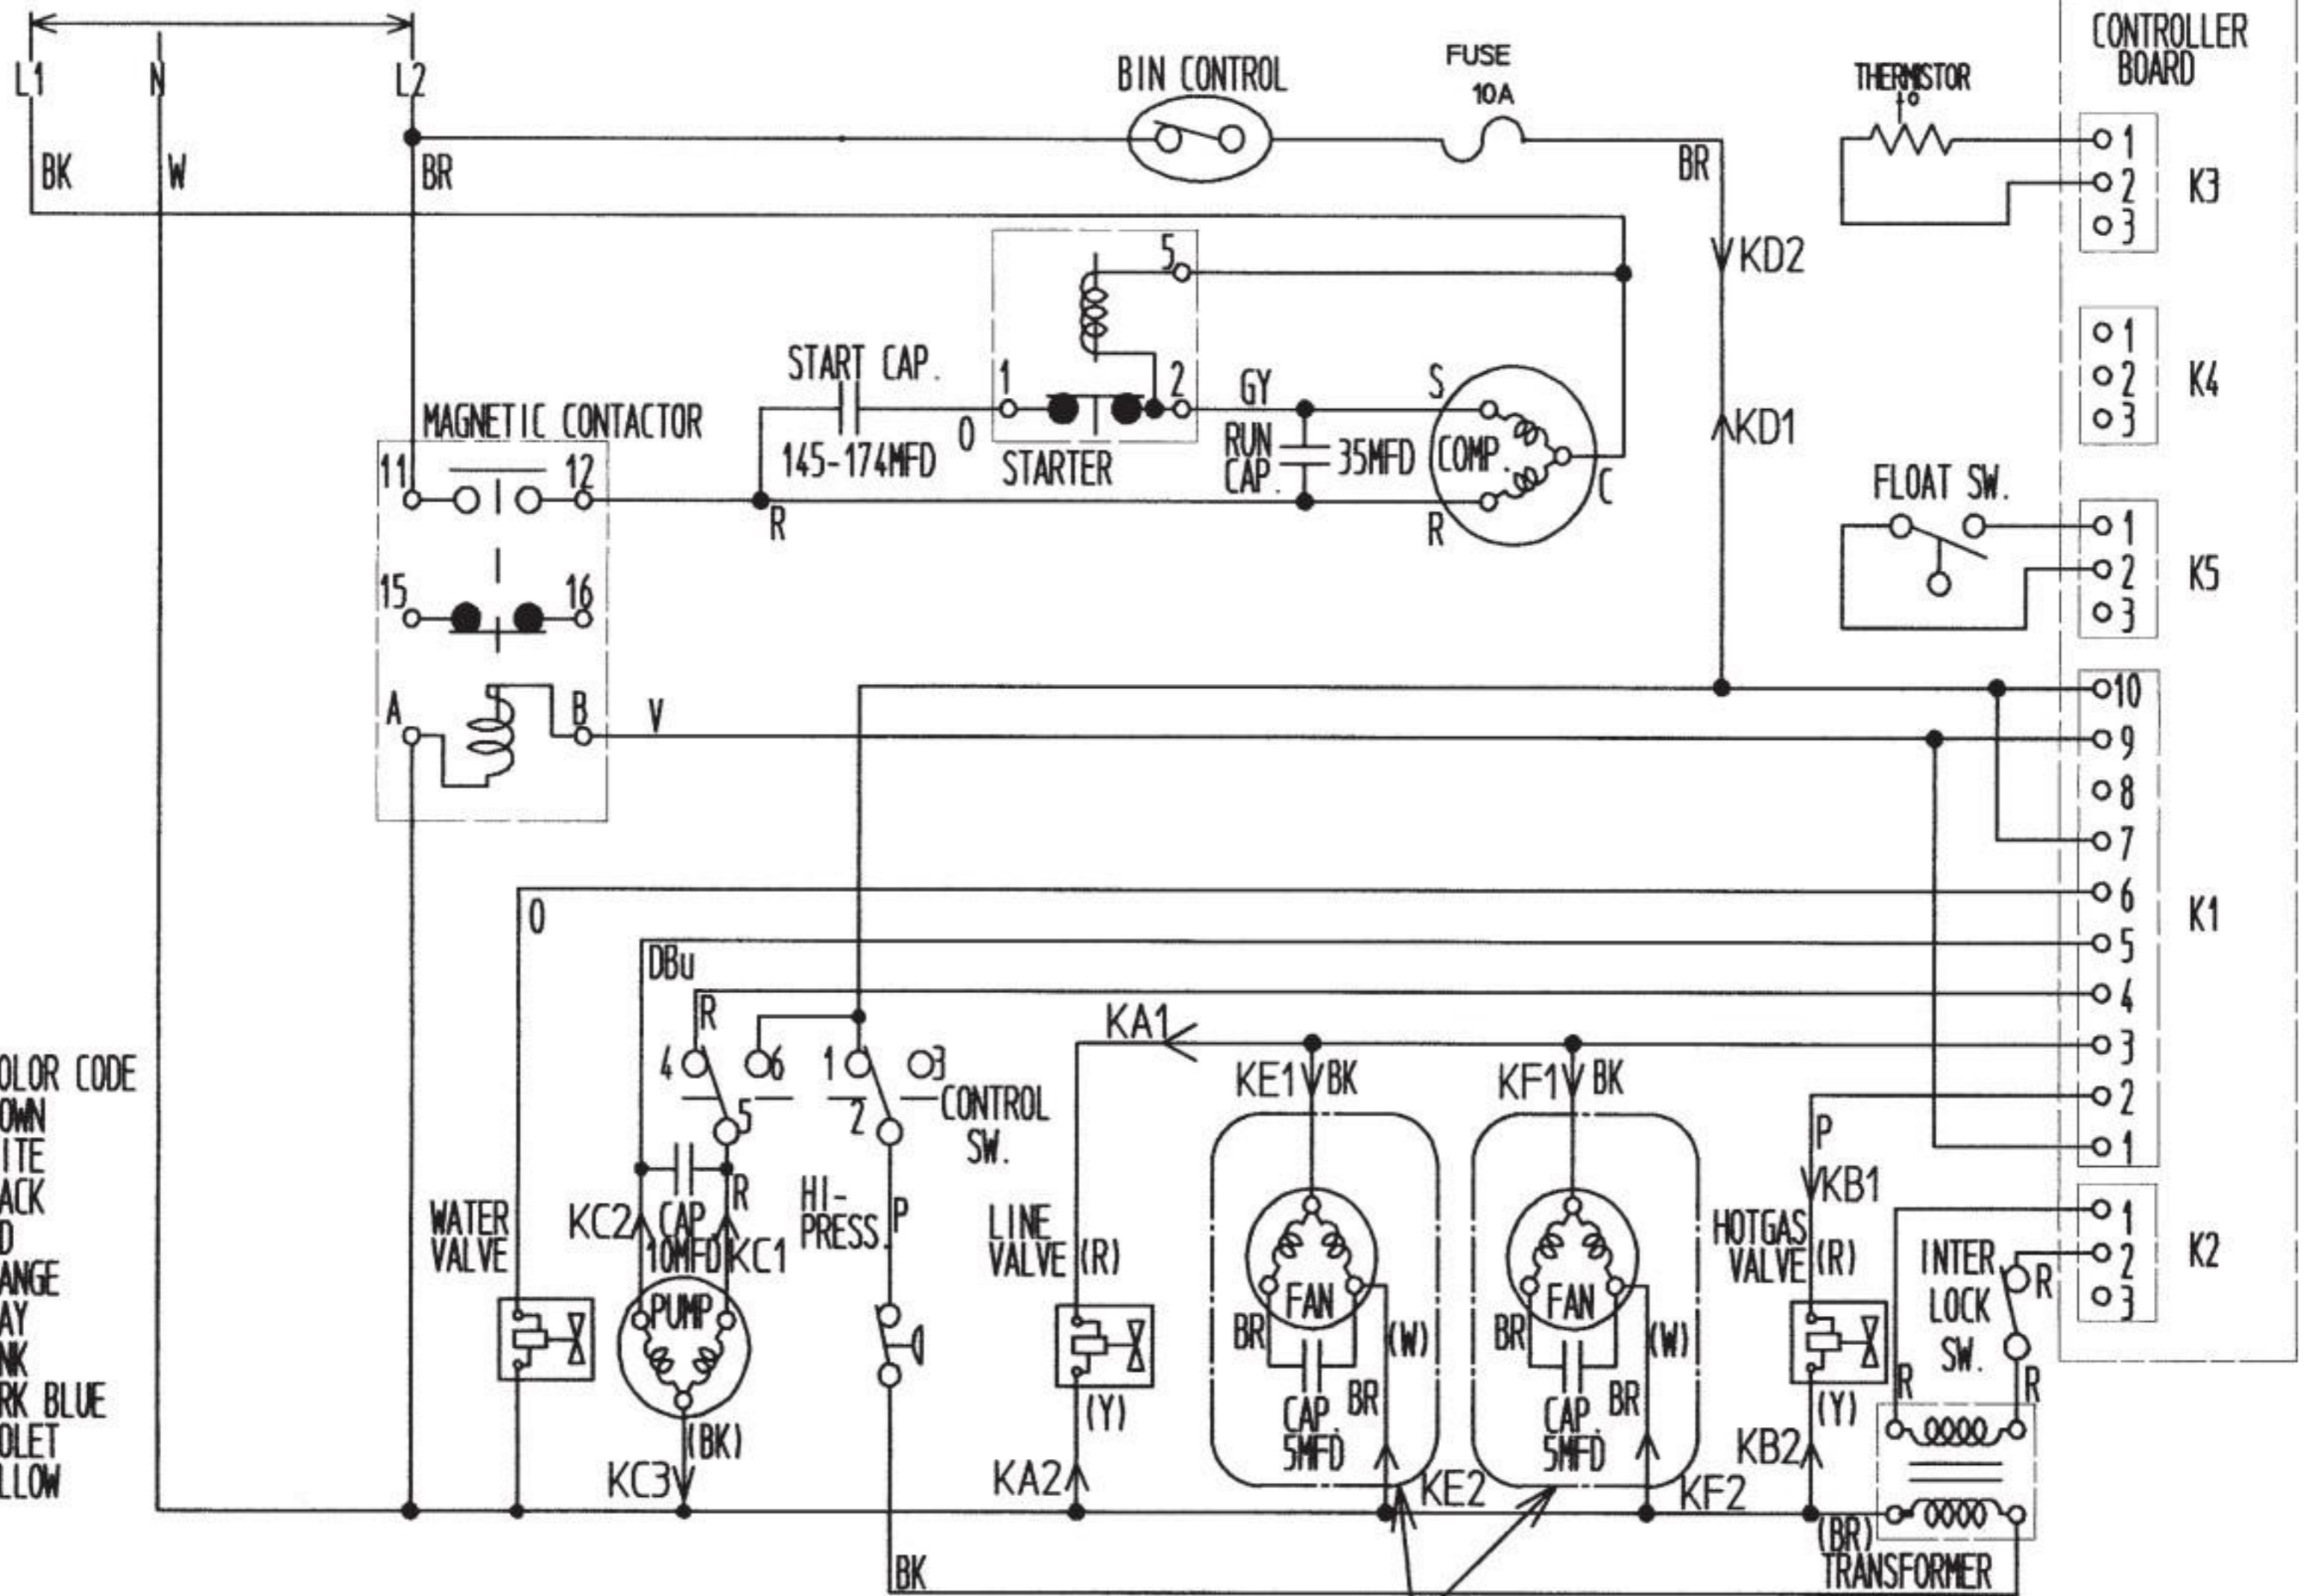

208-230/60/1 (3 WIRE WITH NEUTRAL FOR 115V)

WIRING DIAGRAM

- WIRE COLOR CODE
- BR - BROWN
  - W - WHITE
  - BK - BLACK
  - R - RED
  - O - ORANGE
  - GY - GRAY
  - P - PINK
  - DBu - DARK BLUE
  - V - VIOLET
  - Y - YELLOW

ONLY AIR COOLED MODEL

208-230/60/1 (3 WIRE WITH NEUTRAL FOR 115V)

- WIRE COLOR CODE
- BR - BROWN
  - W - WHITE
  - BK - BLACK
  - R - RED
  - O - ORANGE
  - GY - GRAY
  - P - PINK
  - DBu - DARK BLUE
  - V - VIOLET
  - Y - YELLOW