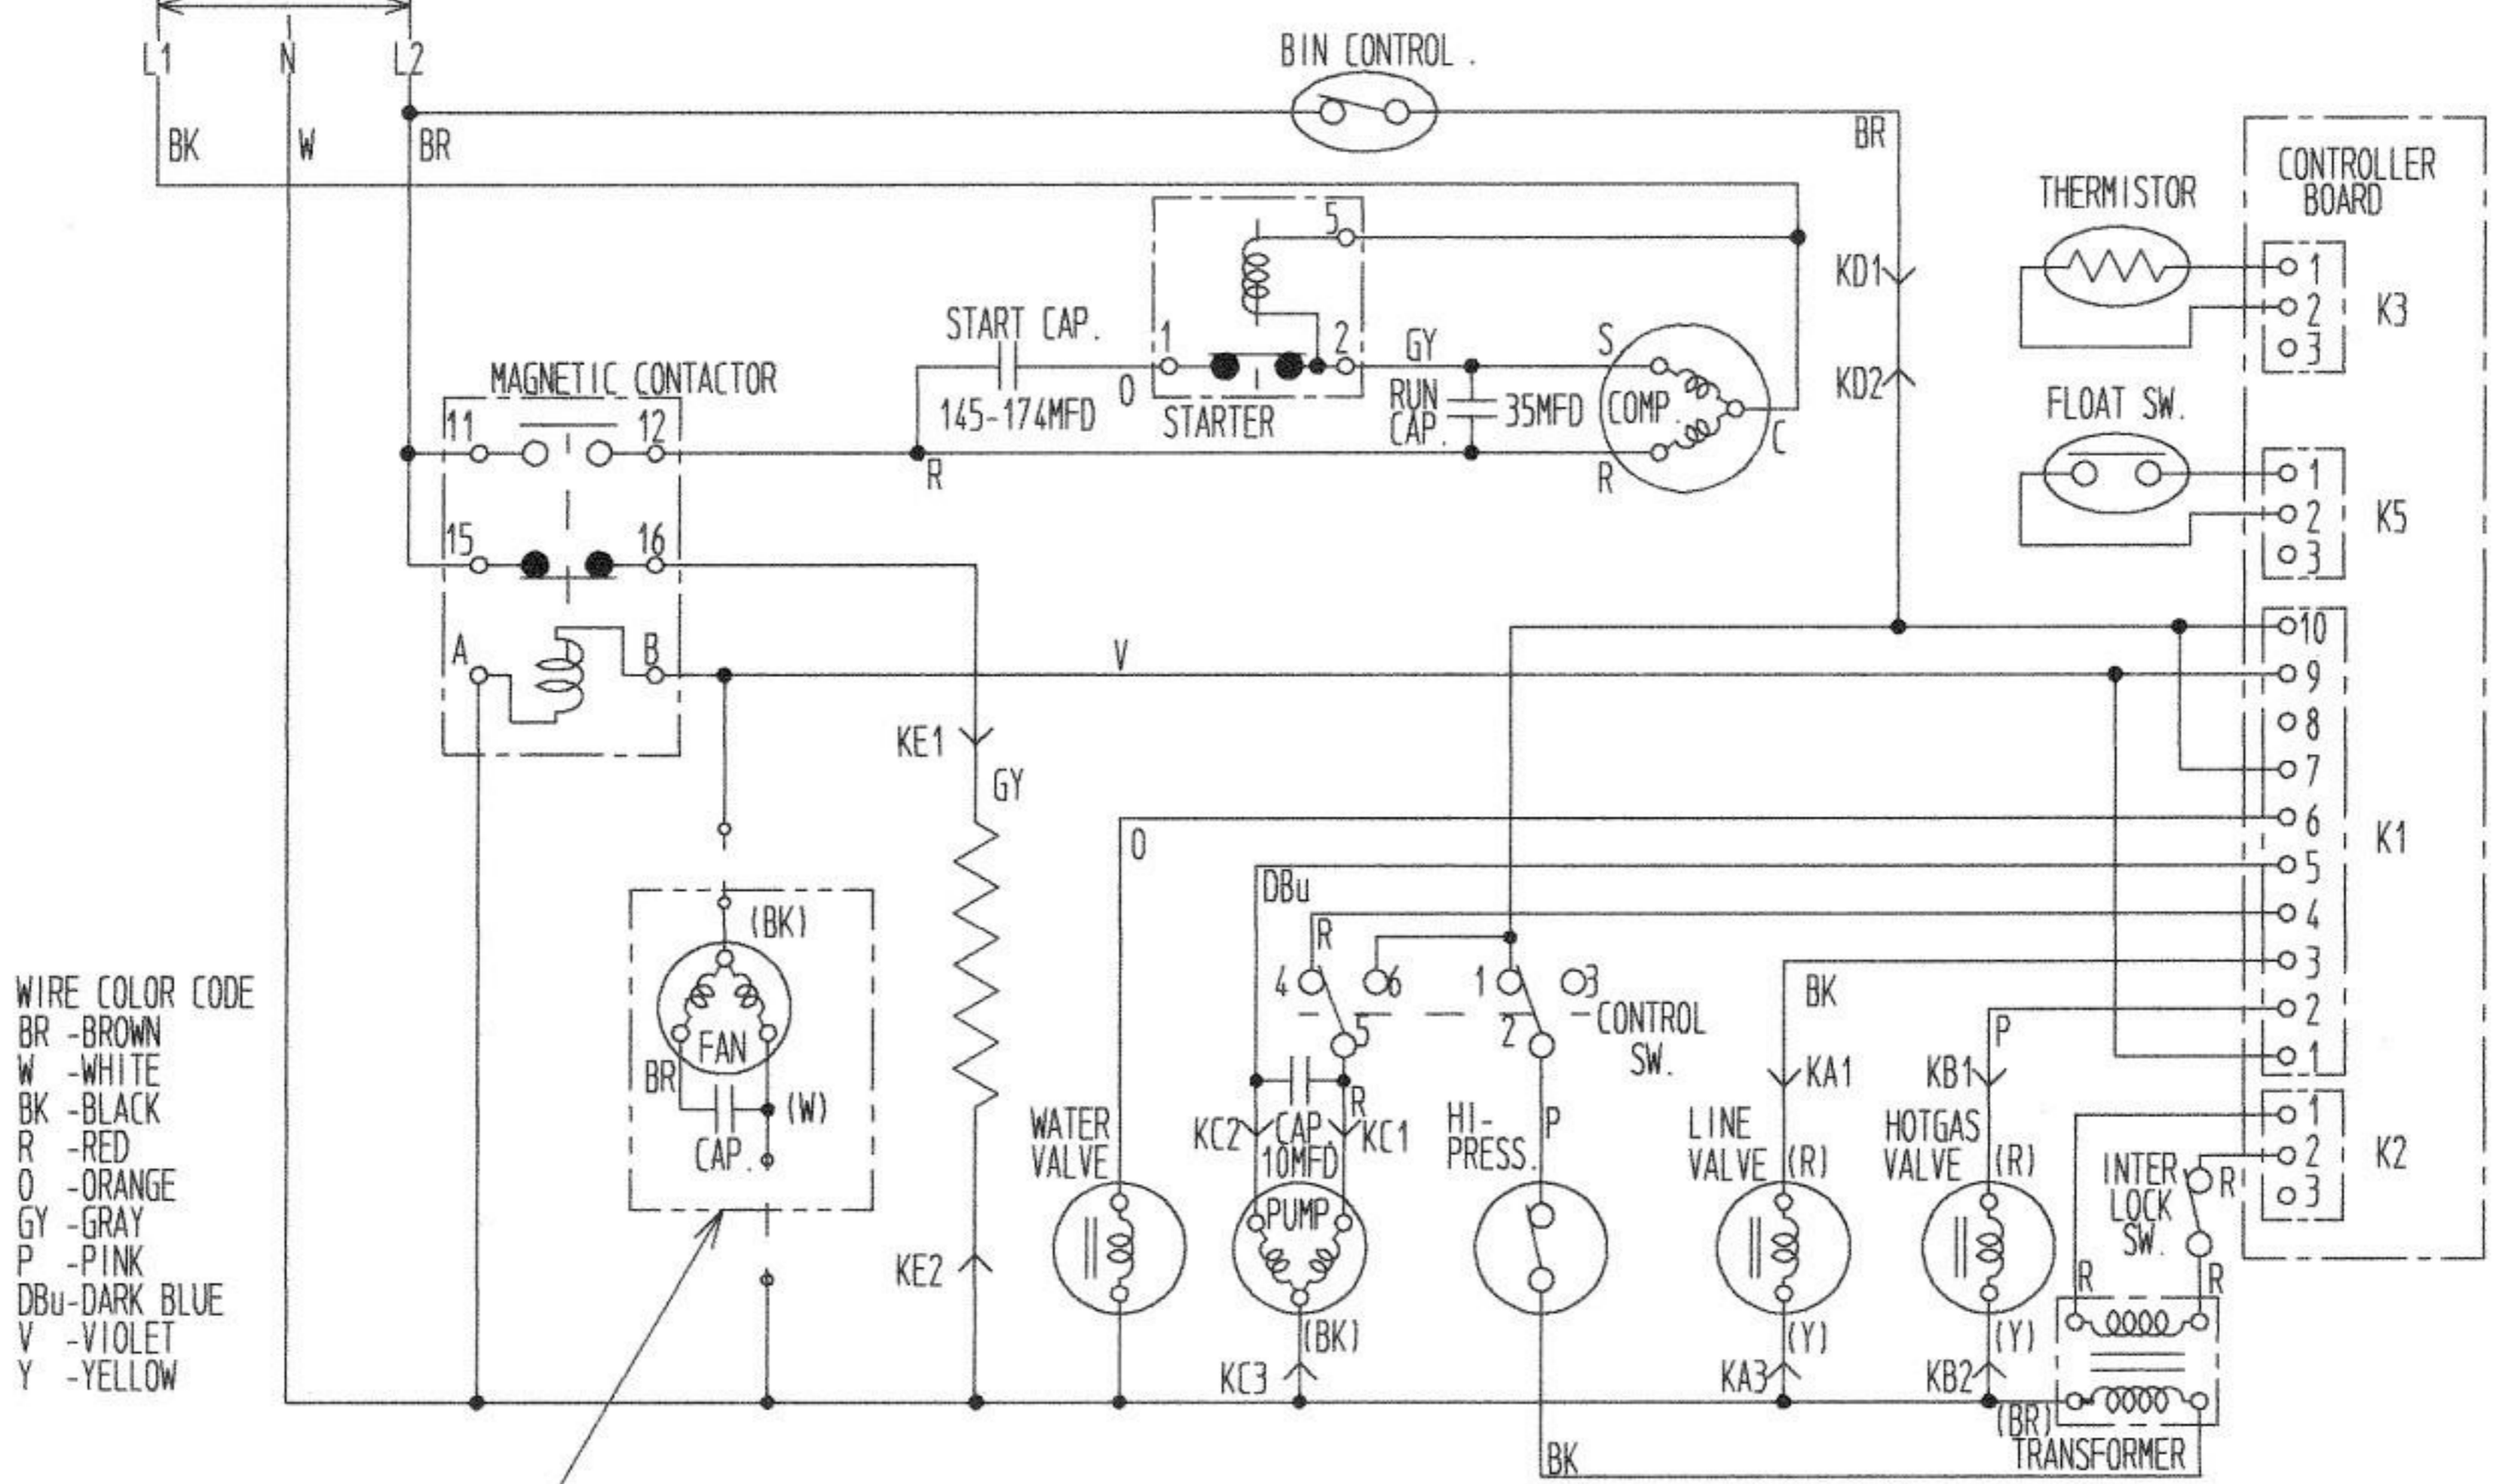

208-230/60/1 (3 WIRE WITH NEUTRAL FOR 115V)

- WIRE COLOR CODE
- BR - BROWN
 - W - WHITE
 - BK - BLACK
 - R - RED
 - O - ORANGE
 - GY - GRAY
 - P - PINK
 - DBu - DARK BLUE
 - V - VIOLET
 - Y - YELLOW

ONLY AIR COOLED MODEL

208-230/60/1 (3 WIRE WITH NEUTRAL FOR 115V)

- WIRE COLOR CODE
- BR - BROWN
 - W - WHITE
 - BK - BLACK
 - R - RED
 - O - ORANGE
 - GY - GRAY
 - P - PINK
 - DBu - DARK BLUE
 - V - VIOLET
 - Y - YELLOW

REMOTE CONDENSER UNIT