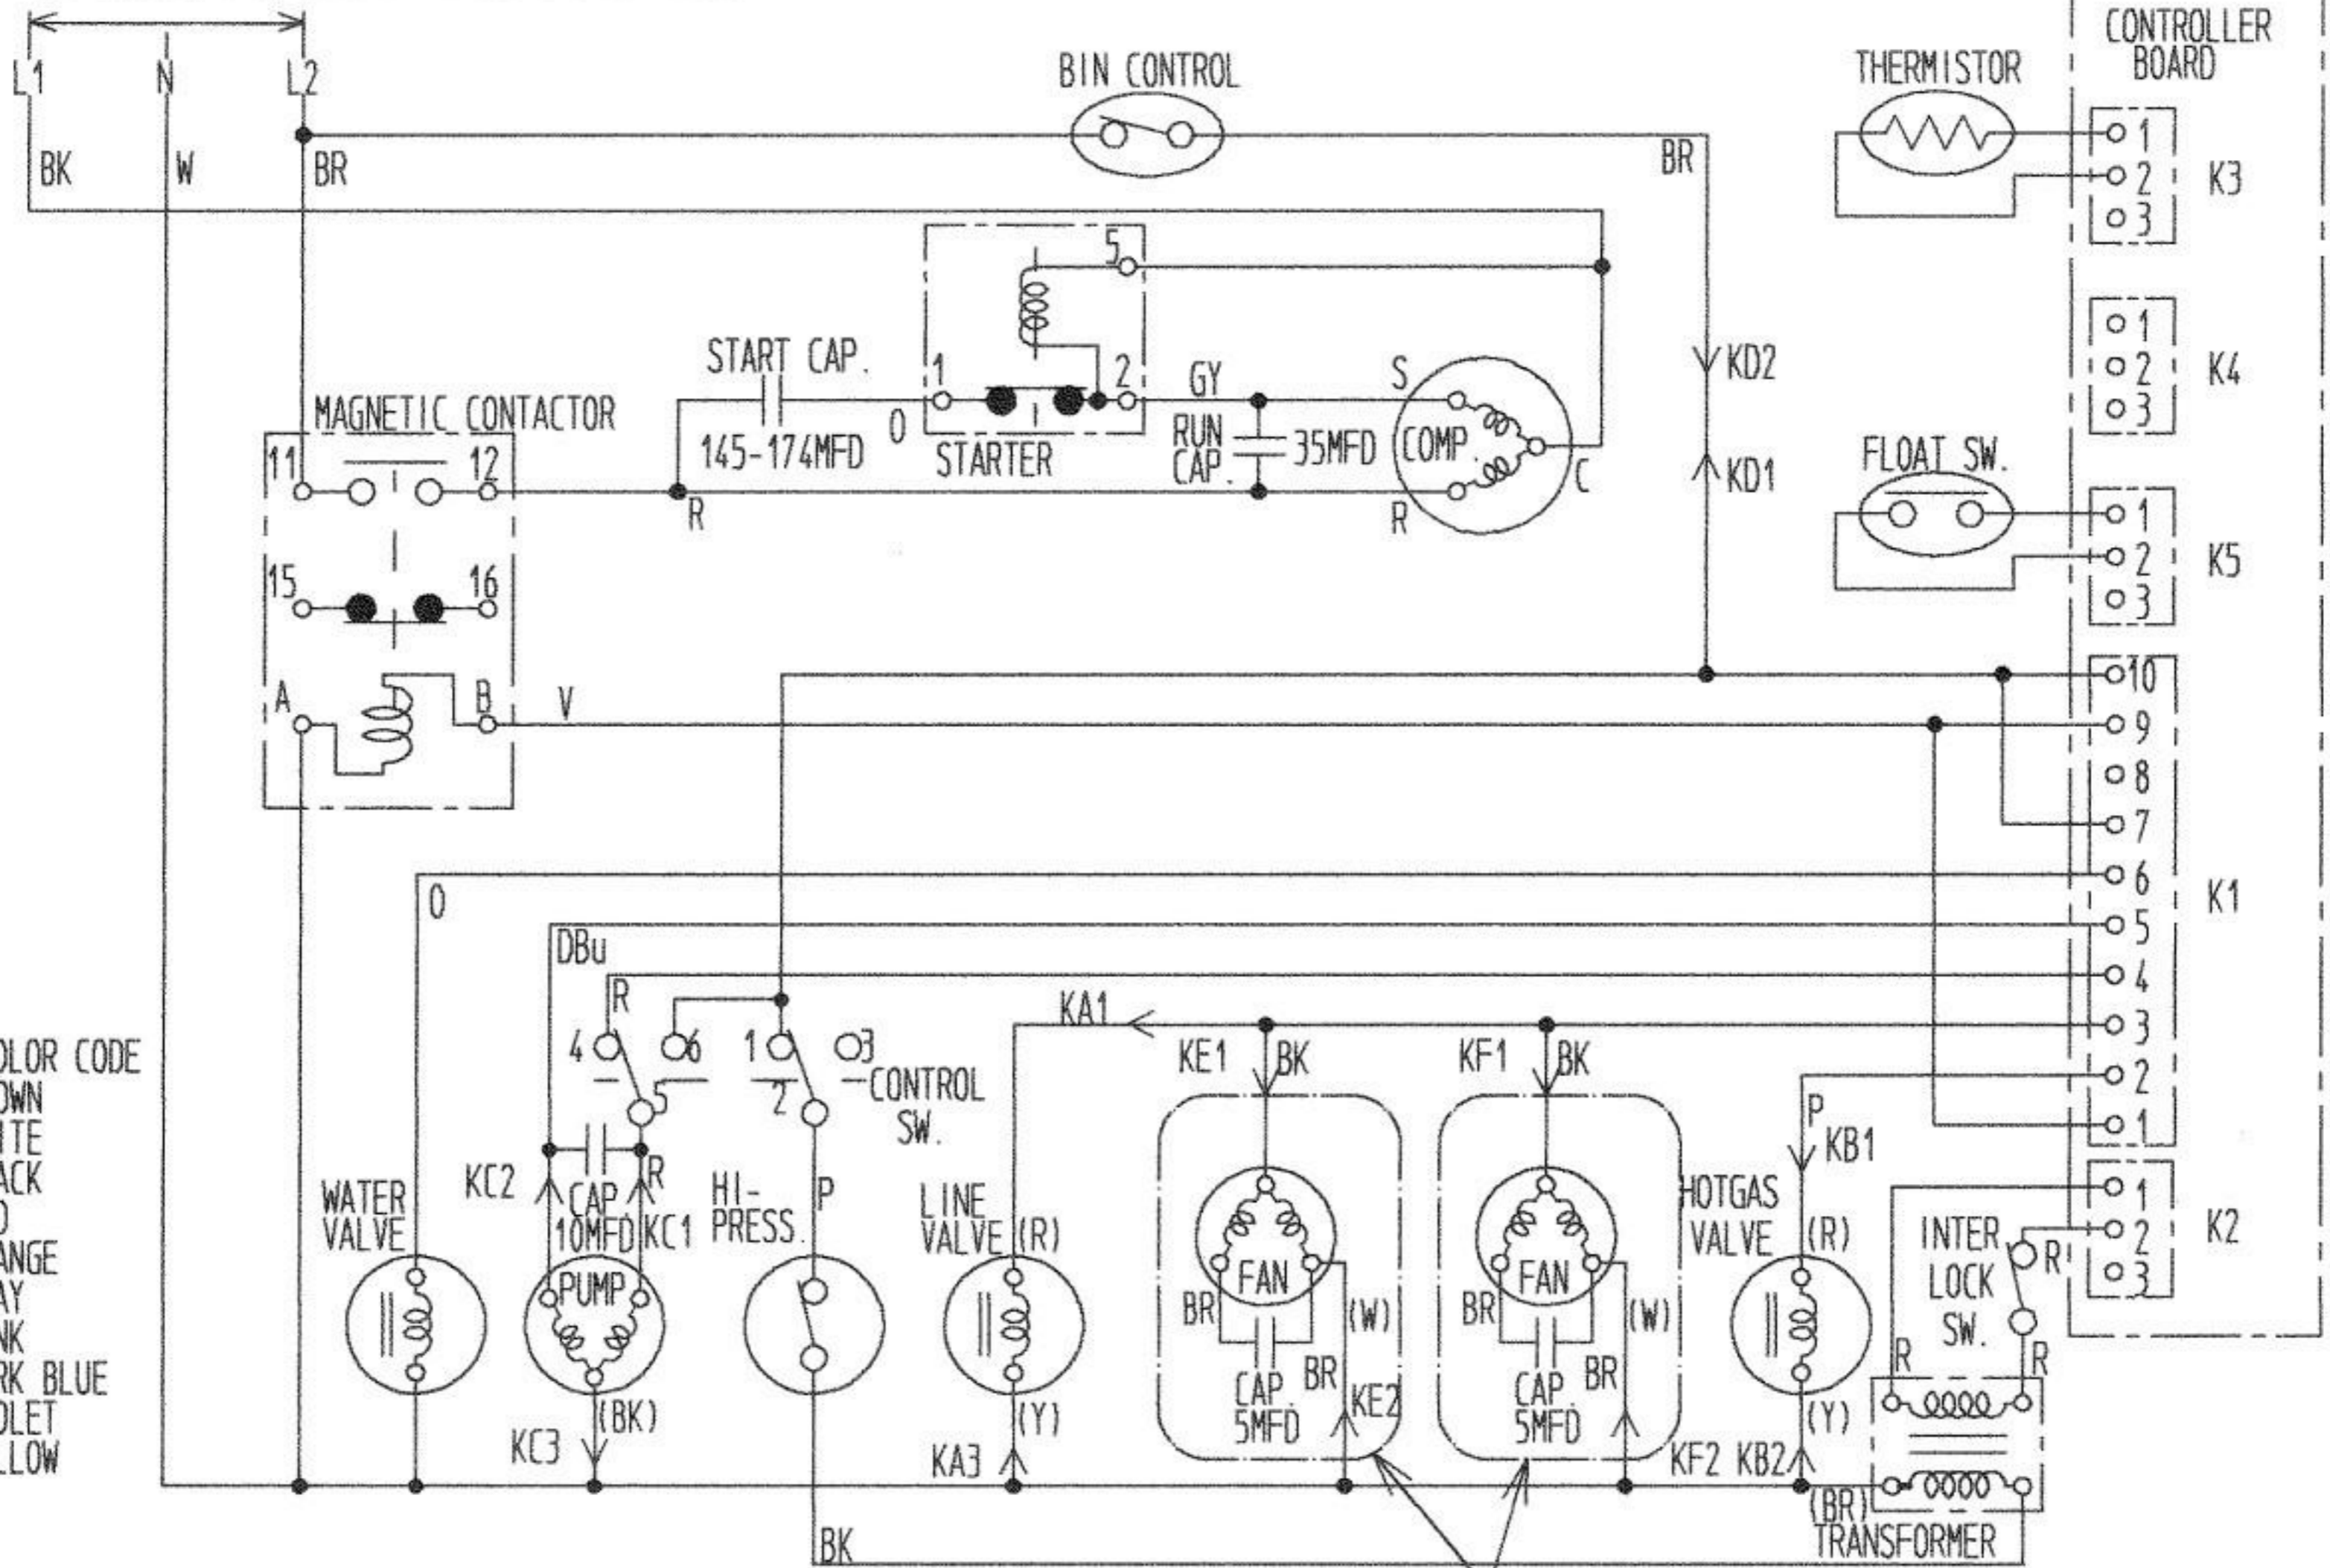

208-230/60/1 (3 WIRE WITH NEUTRAL FOR 115V)

- WIRE COLOR CODE
- BR - BROWN
 - W - WHITE
 - BK - BLACK
 - R - RED
 - O - ORANGE
 - GY - GRAY
 - P - PINK
 - DBu - DARK BLUE
 - V - VIOLET
 - Y - YELLOW

ONLY AIR COOLED MODEL

208-230/60/1 (3 WIRE WITH NEUTRAL FOR 115V)

- WIRE COLOR CODE
- BR - BROWN
 - W - WHITE
 - BK - BLACK
 - R - RED
 - O - ORANGE
 - GY - GRAY
 - P - PINK
 - DBu - DARK BLUE
 - V - VIOLET
 - Y - YELLOW

REMOTE CONDENSER UNIT