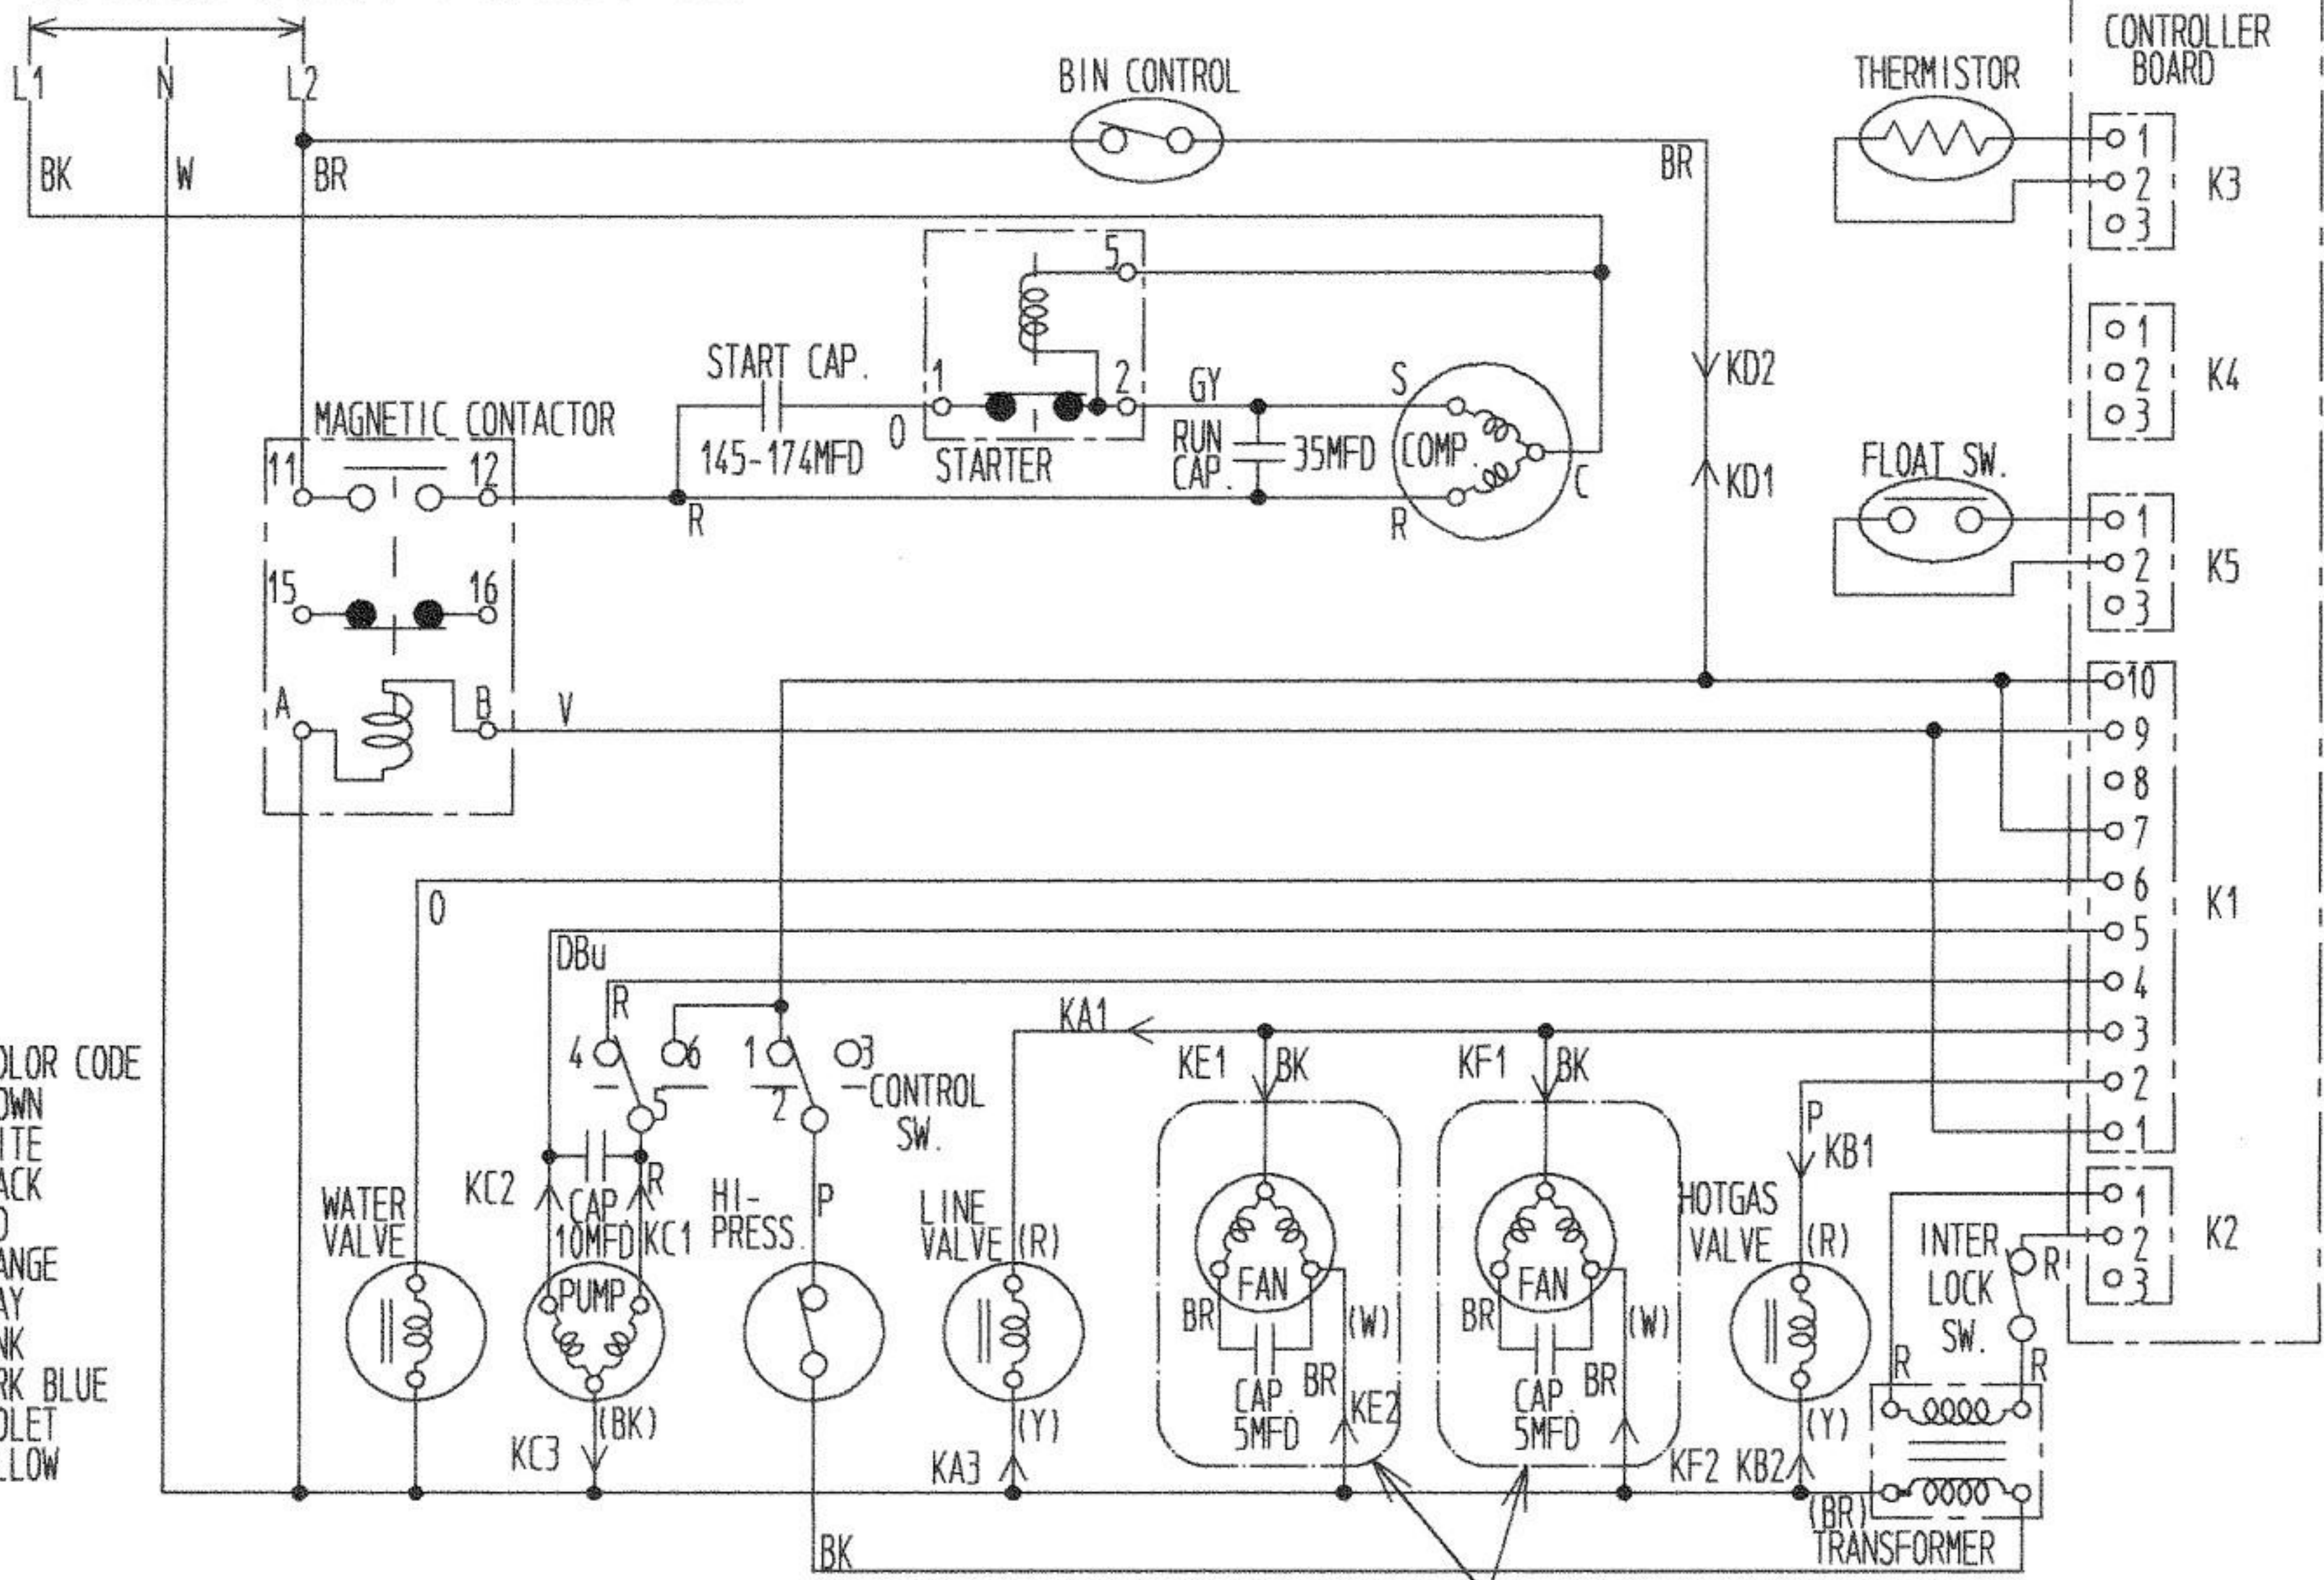

208-230/60/1 (3 WIRE WITH NEUTRAL FOR 115V)

- WIRE COLOR CODE
- BR - BROWN
 - W - WHITE
 - BK - BLACK
 - R - RED
 - O - ORANGE
 - GY - GRAY
 - P - PINK
 - DBu - DARK BLUE
 - V - VIOLET
 - Y - YELLOW

ONLY AIR COOLED MODEL

208-230/60/1 (3 WIRE WITH NEUTRAL FOR 115V)

- WIRE COLOR CODE
- BR - BROWN
 - W - WHITE
 - BK - BLACK
 - R - RED
 - O - ORANGE
 - GY - GRAY
 - P - PINK
 - DBu - DARK BLUE
 - V - VIOLET
 - Y - YELLOW

REMOTE CONDENSER UNIT