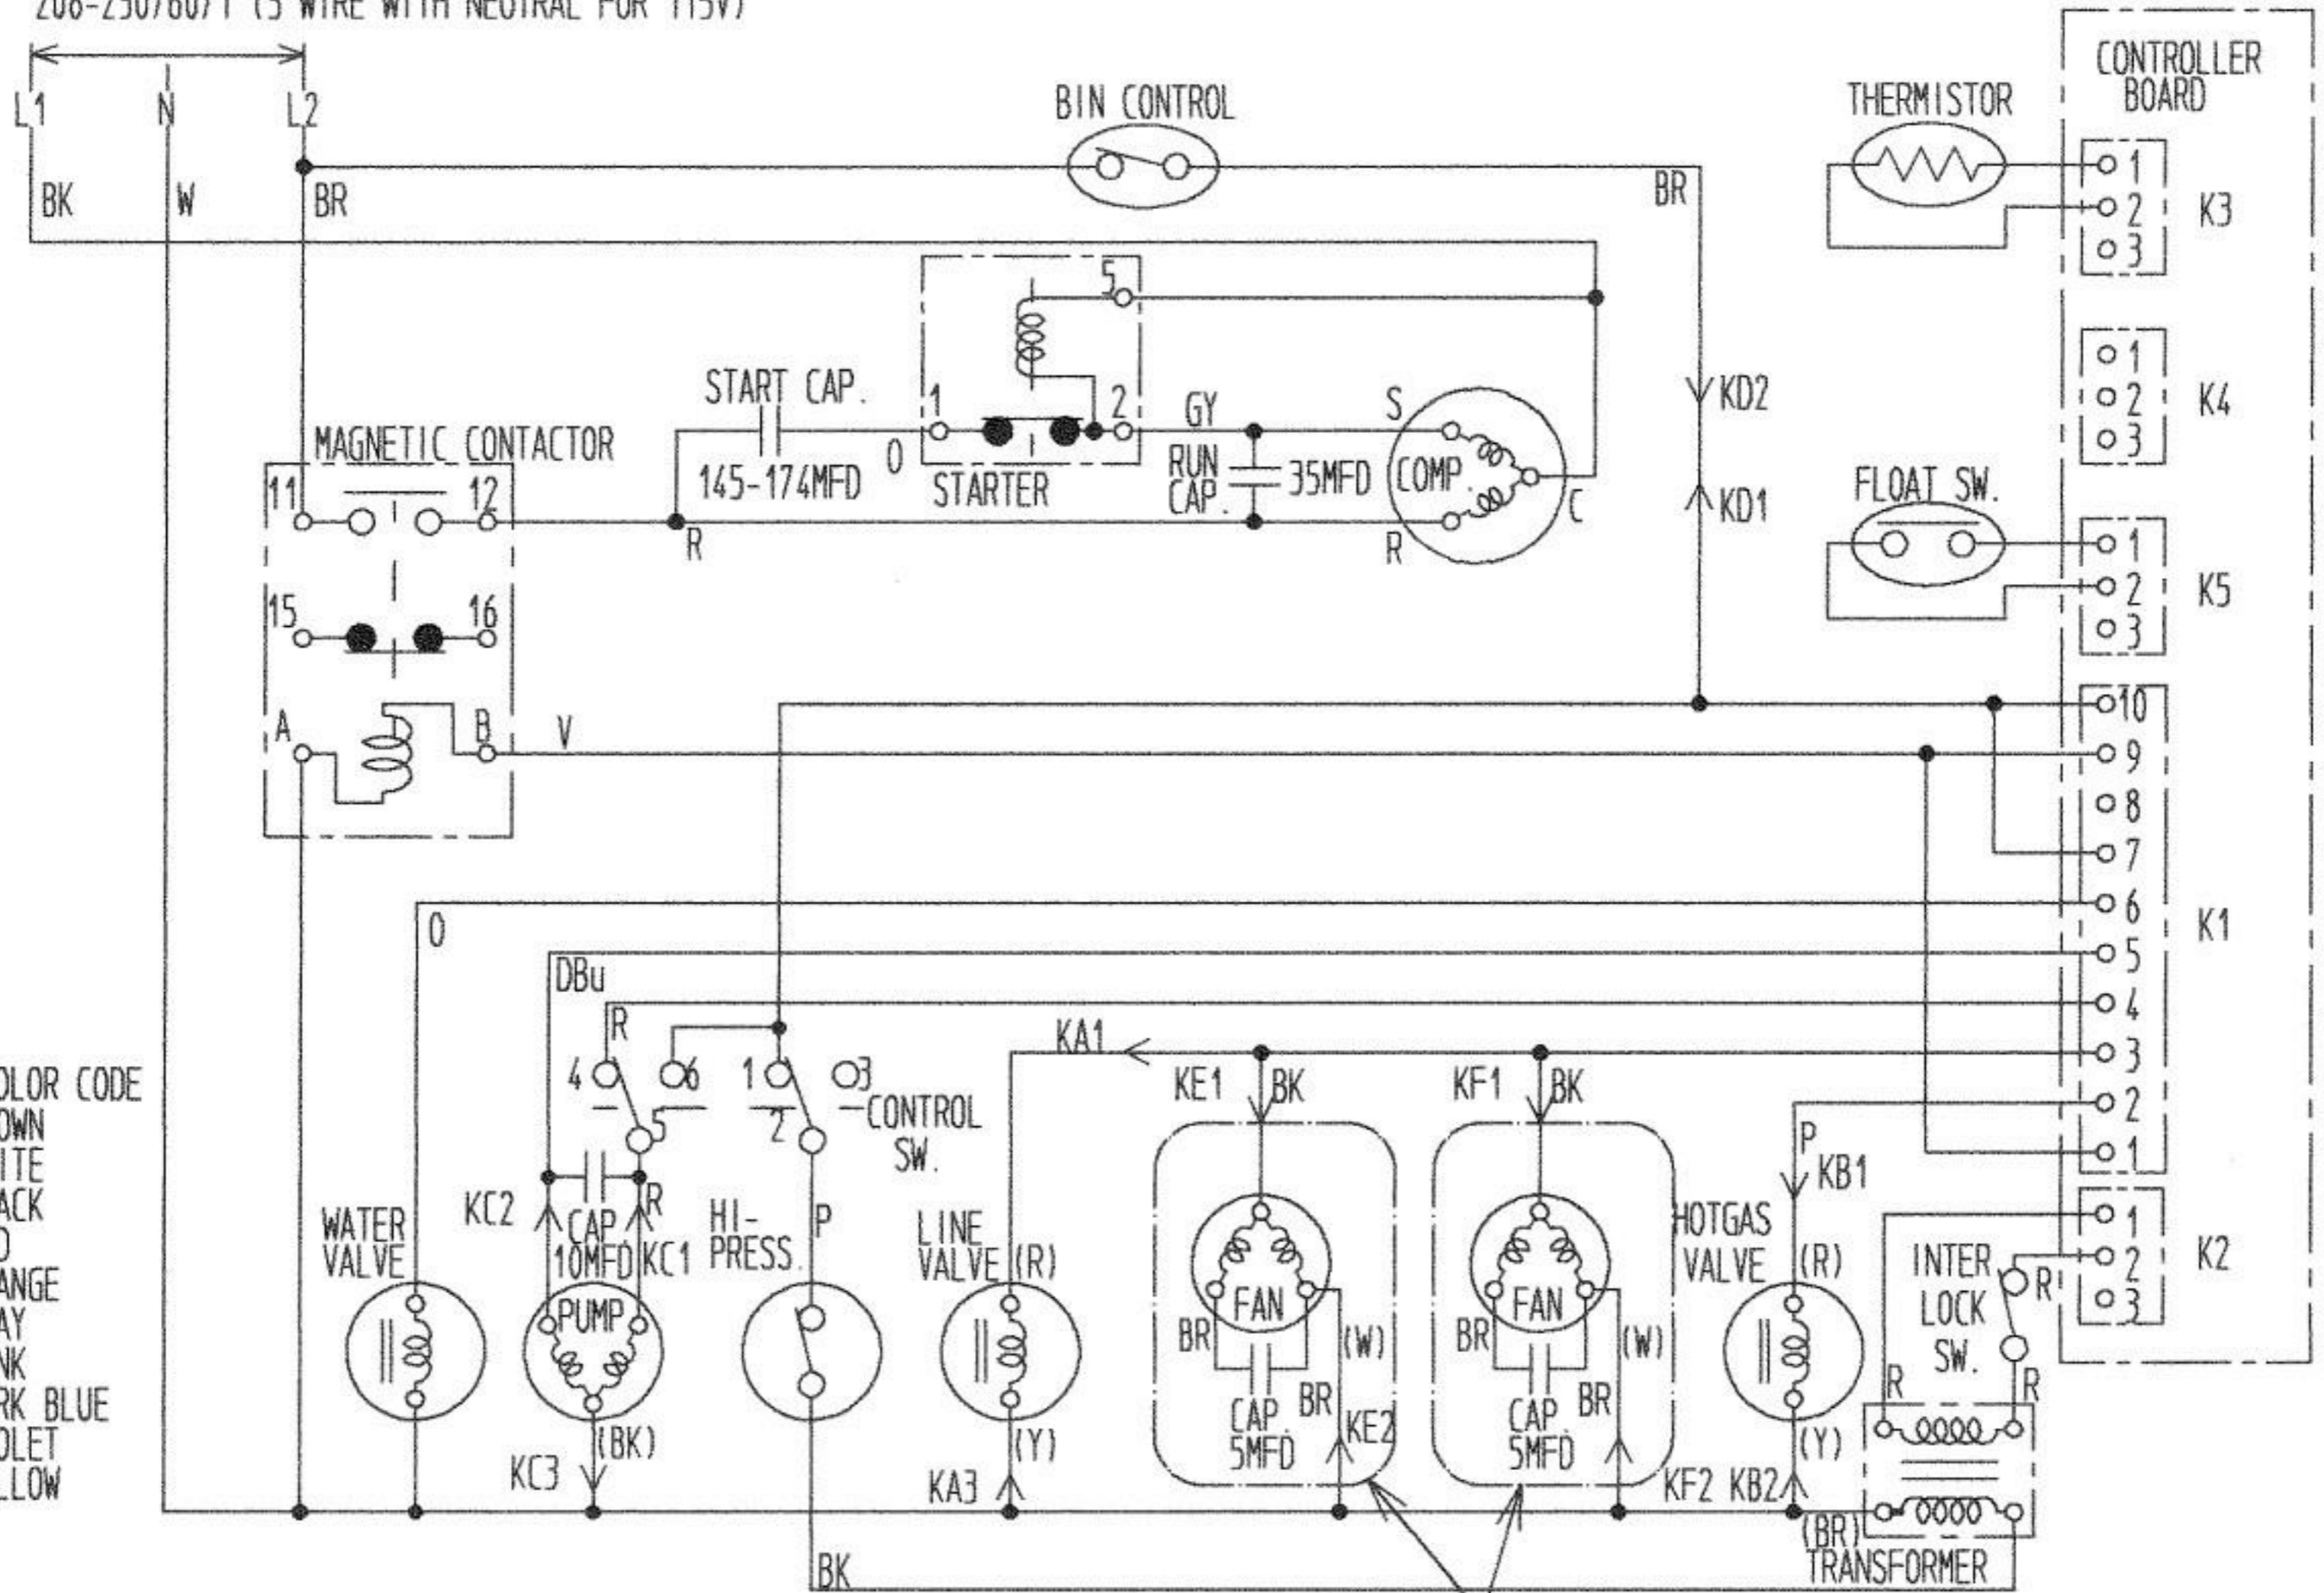

208-230/60/1 (3 WIRE WITH NEUTRAL FOR 115V)

WIRE COLOR CODE
 BR - BROWN
 W - WHITE
 BK - BLACK
 R - RED
 O - ORANGE
 GY - GRAY
 P - PINK
 DBu - DARK BLUE
 V - VIOLET
 Y - YELLOW

ONLY AIR COOLED MODEL

208-230/60/1 (3 WIRE WITH NEUTRAL FOR 115V)

WIRE COLOR CODE
 BR - BROWN
 W - WHITE
 BK - BLACK
 R - RED
 O - ORANGE
 GY - GRAY
 P - PINK
 DBu - DARK BLUE
 V - VIOLET
 Y - YELLOW

ONLY AIR COOLED MODEL

208-230/60/1 (3 WIRE WITH NEUTRAL FOR 115V)

- WIRE COLOR CODE
- BR - BROWN
 - W - WHITE
 - BK - BLACK
 - R - RED
 - O - ORANGE
 - GY - GRAY
 - P - PINK
 - DBu - DARK BLUE
 - V - VIOLET
 - Y - YELLOW