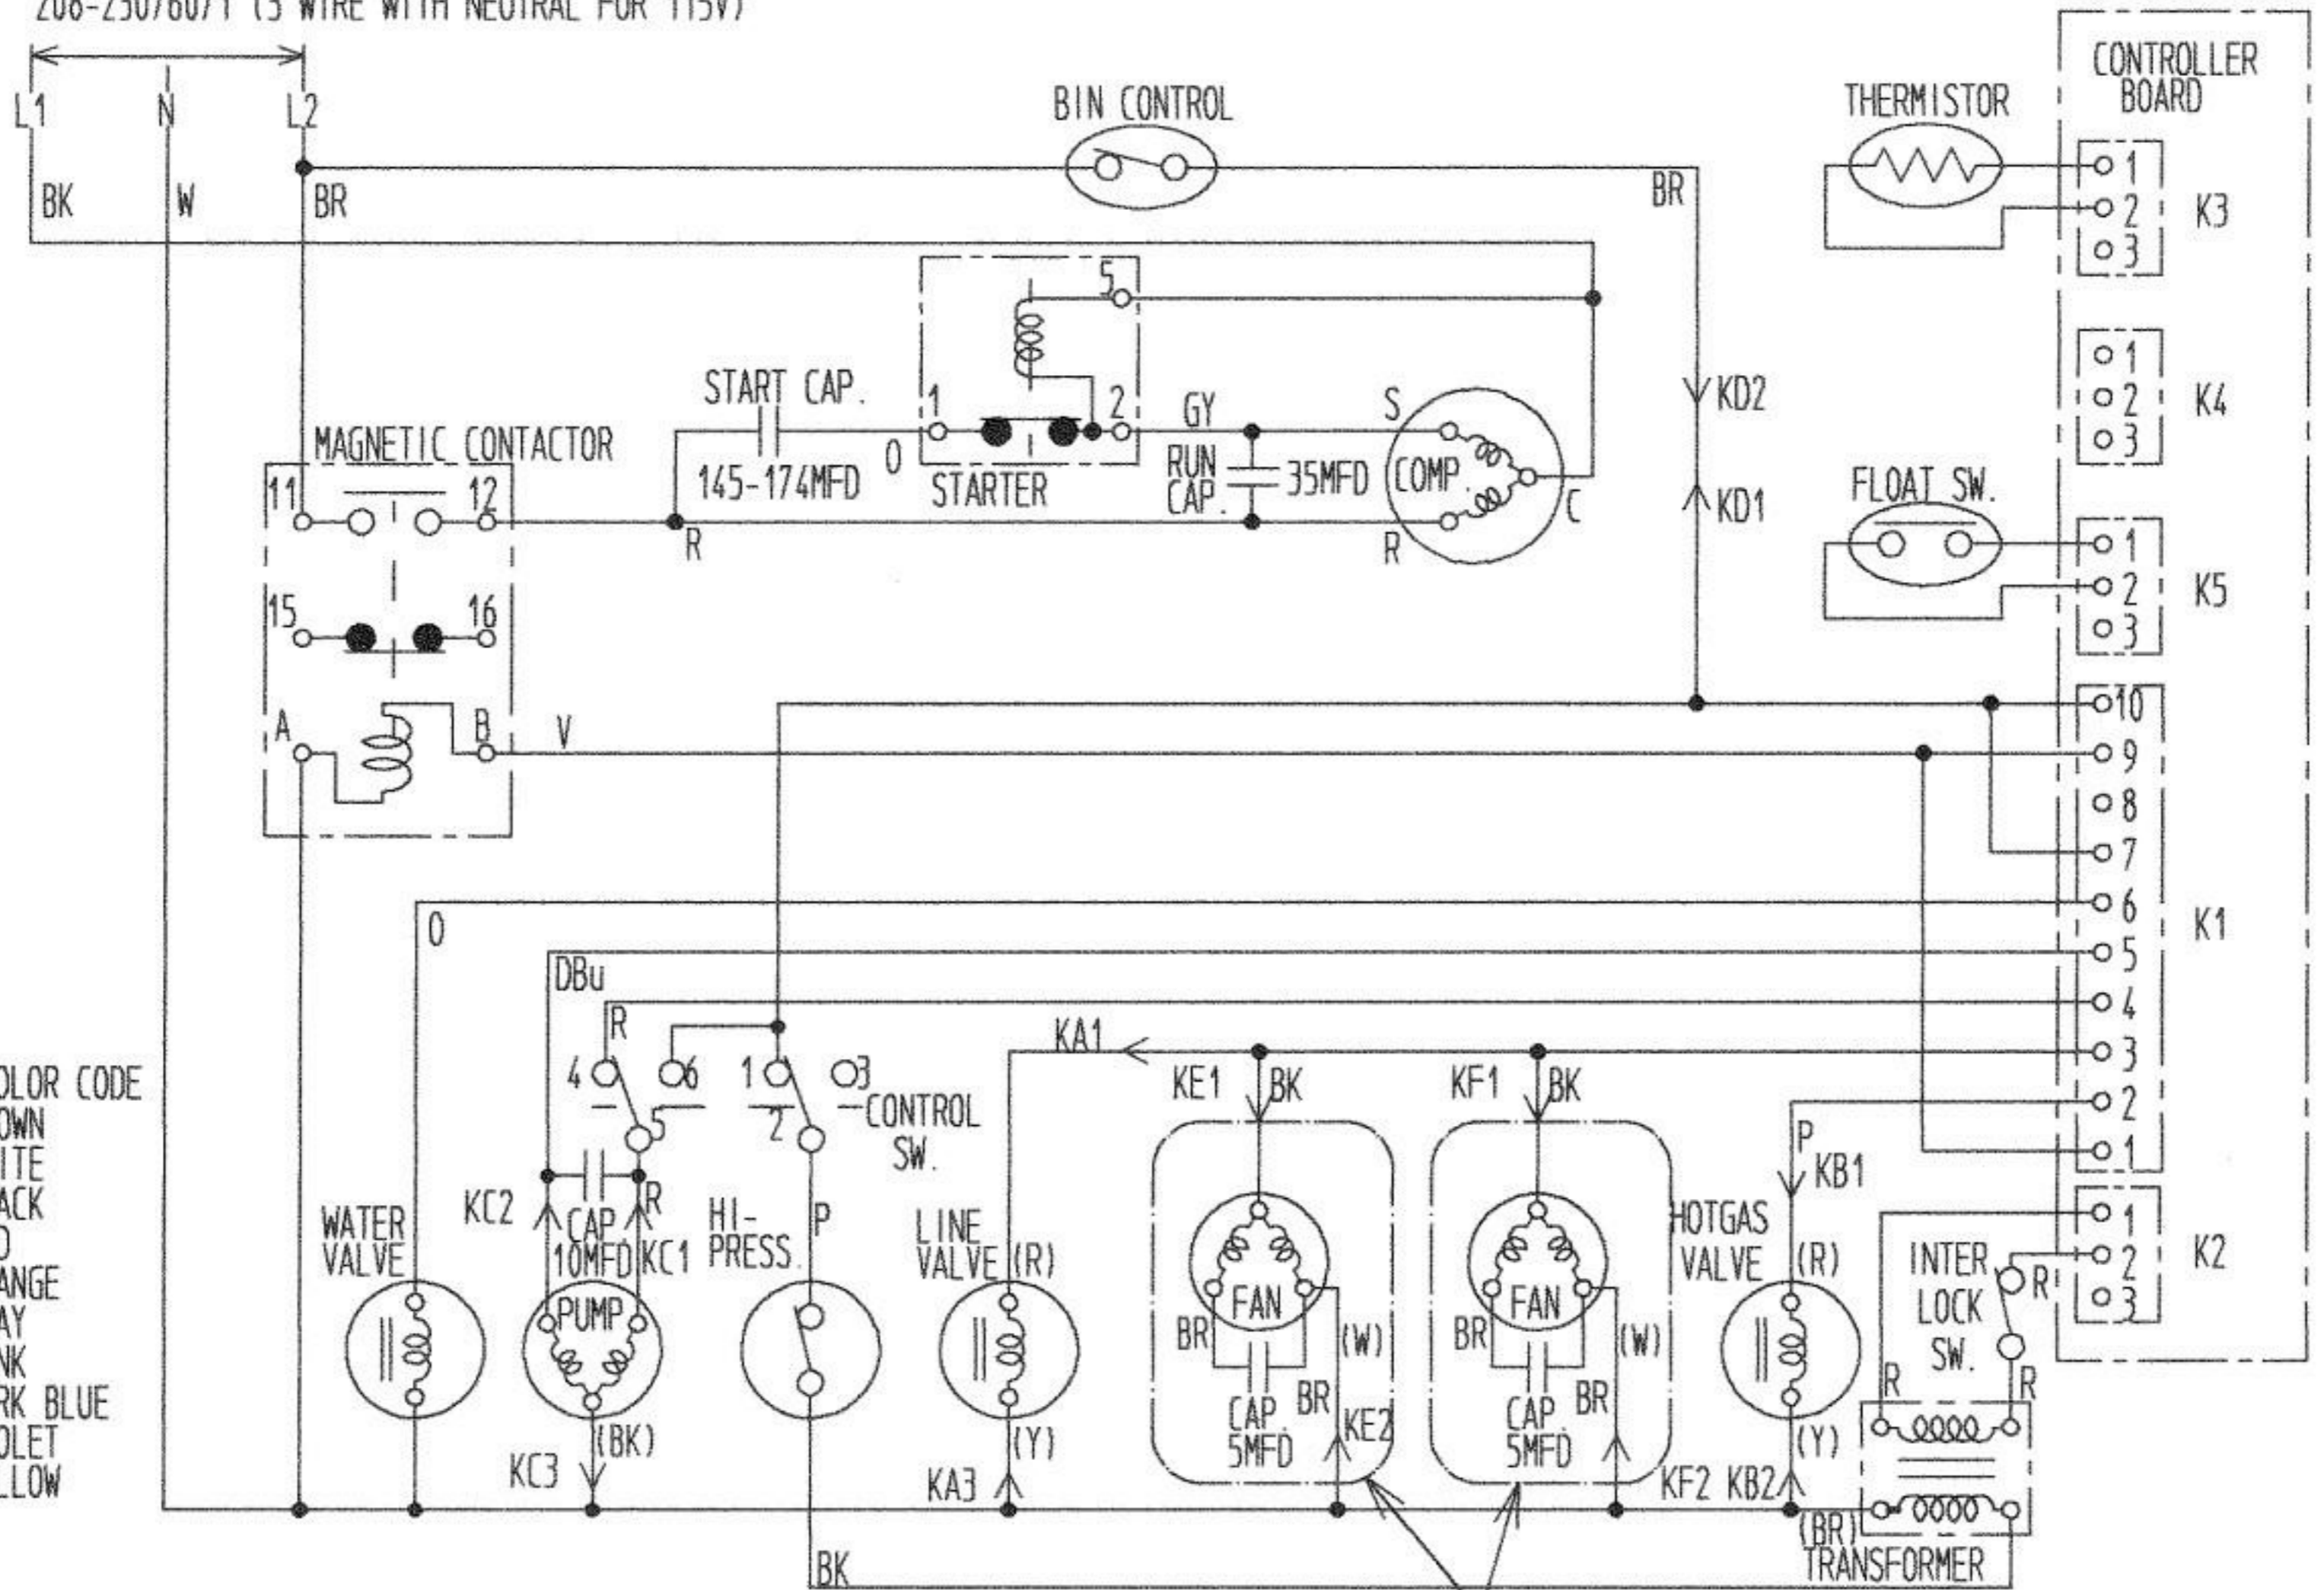

208-230/60/1 (3 WIRE WITH NEUTRAL FOR 115V)

WIRE COLOR CODE
 BR - BROWN
 W - WHITE
 BK - BLACK
 R - RED
 O - ORANGE
 GY - GRAY
 P - PINK
 DBu - DARK BLUE
 V - VIOLET
 Y - YELLOW

ONLY AIR COOLED MODEL

208-230/60/1 (3 WIRE WITH NEUTRAL FOR 115V)

WIRE COLOR CODE
 BR - BROWN
 W - WHITE
 BK - BLACK
 R - RED
 O - ORANGE
 GY - GRAY
 P - PINK
 DBu - DARK BLUE
 V - VIOLET
 Y - YELLOW

ONLY AIR COOLED MODEL

208-230/60/1 (3 WIRE WITH NEUTRAL FOR 115V)

- WIRE COLOR CODE
- BR - BROWN
 - W - WHITE
 - BK - BLACK
 - R - RED
 - O - ORANGE
 - GY - GRAY
 - P - PINK
 - DBu - DARK BLUE
 - V - VIOLET
 - Y - YELLOW