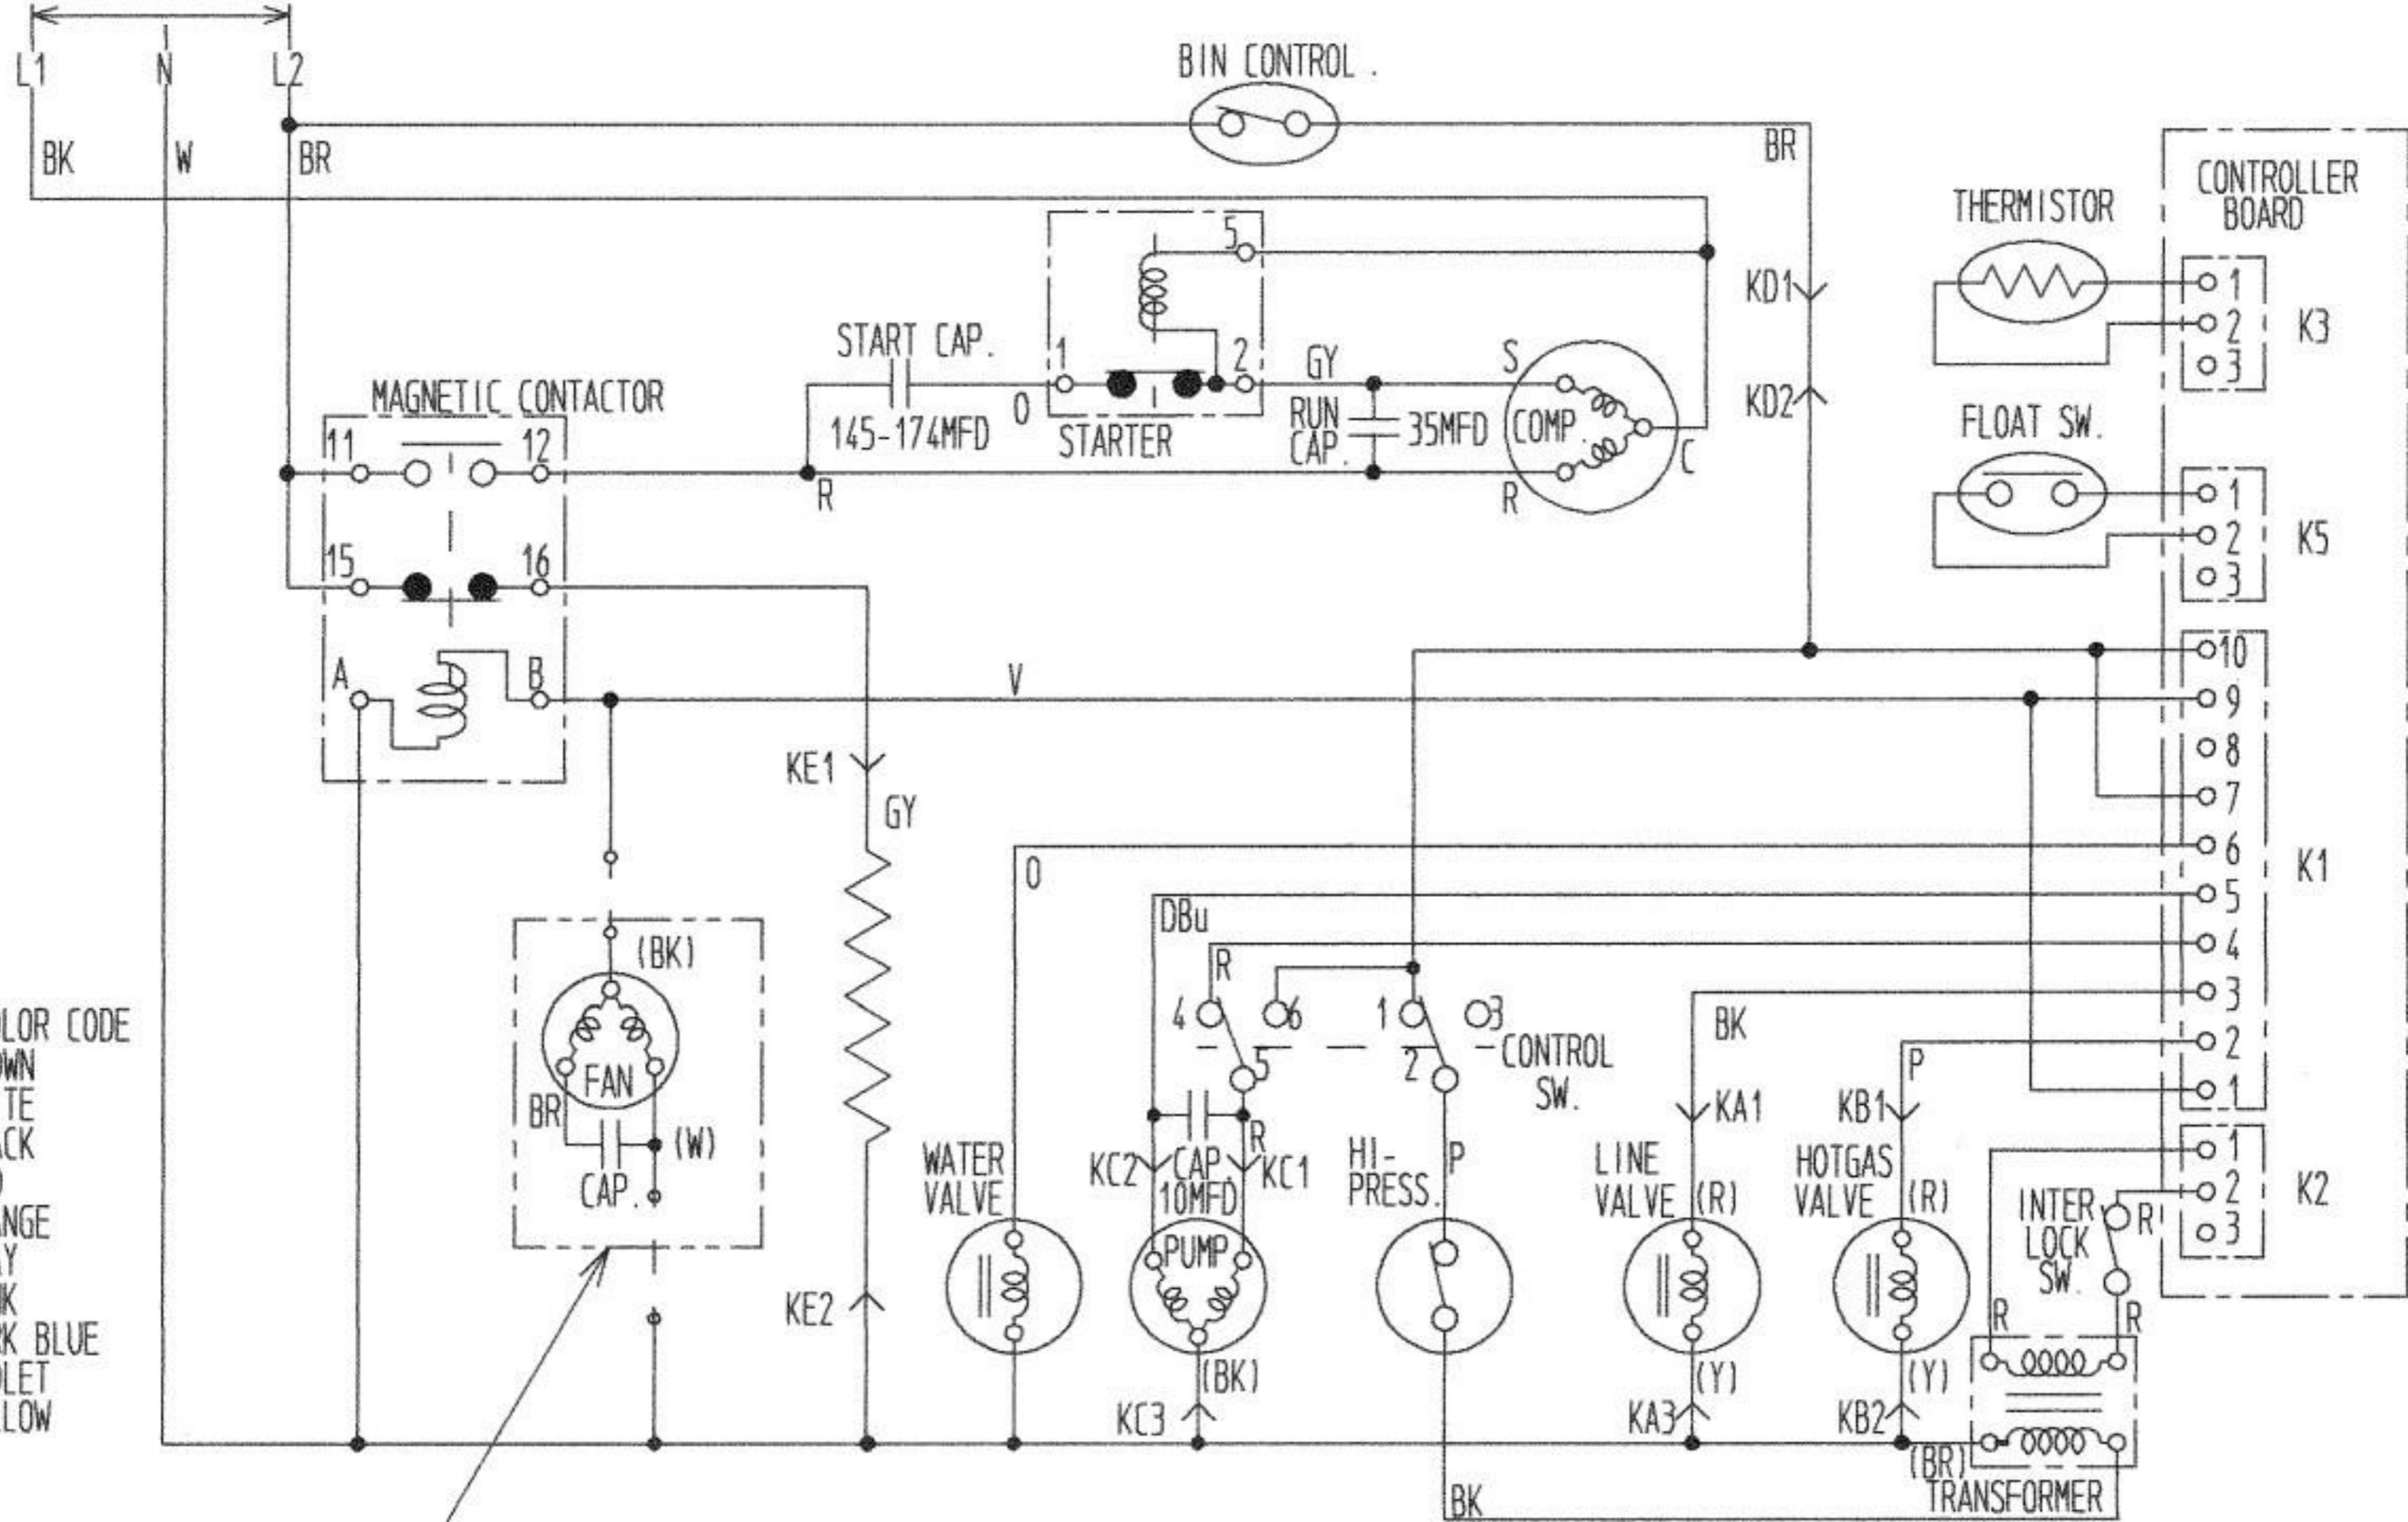

208-230/60/1 (3 WIRE WITH NEUTRAL FOR 115V)

WIRE COLOR CODE
 BR - BROWN
 W - WHITE
 BK - BLACK
 R - RED
 O - ORANGE
 GY - GRAY
 P - PINK
 DBu - DARK BLUE
 V - VIOLET
 Y - YELLOW

ONLY AIR COOLED MODEL

208-230/60/1 (3 WIRE WITH NEUTRAL FOR 115V)

WIRE COLOR CODE
 BR - BROWN
 W - WHITE
 BK - BLACK
 R - RED
 O - ORANGE
 GY - GRAY
 P - PINK
 DBu - DARK BLUE
 V - VIOLET
 Y - YELLOW

ONLY AIR COOLED MODEL

208-230/60/1 (3 WIRE WITH NEUTRAL FOR 115V)

- WIRE COLOR CODE
- BR - BROWN
 - W - WHITE
 - BK - BLACK
 - R - RED
 - O - ORANGE
 - GY - GRAY
 - P - PINK
 - DBu - DARK BLUE
 - V - VIOLET
 - Y - YELLOW