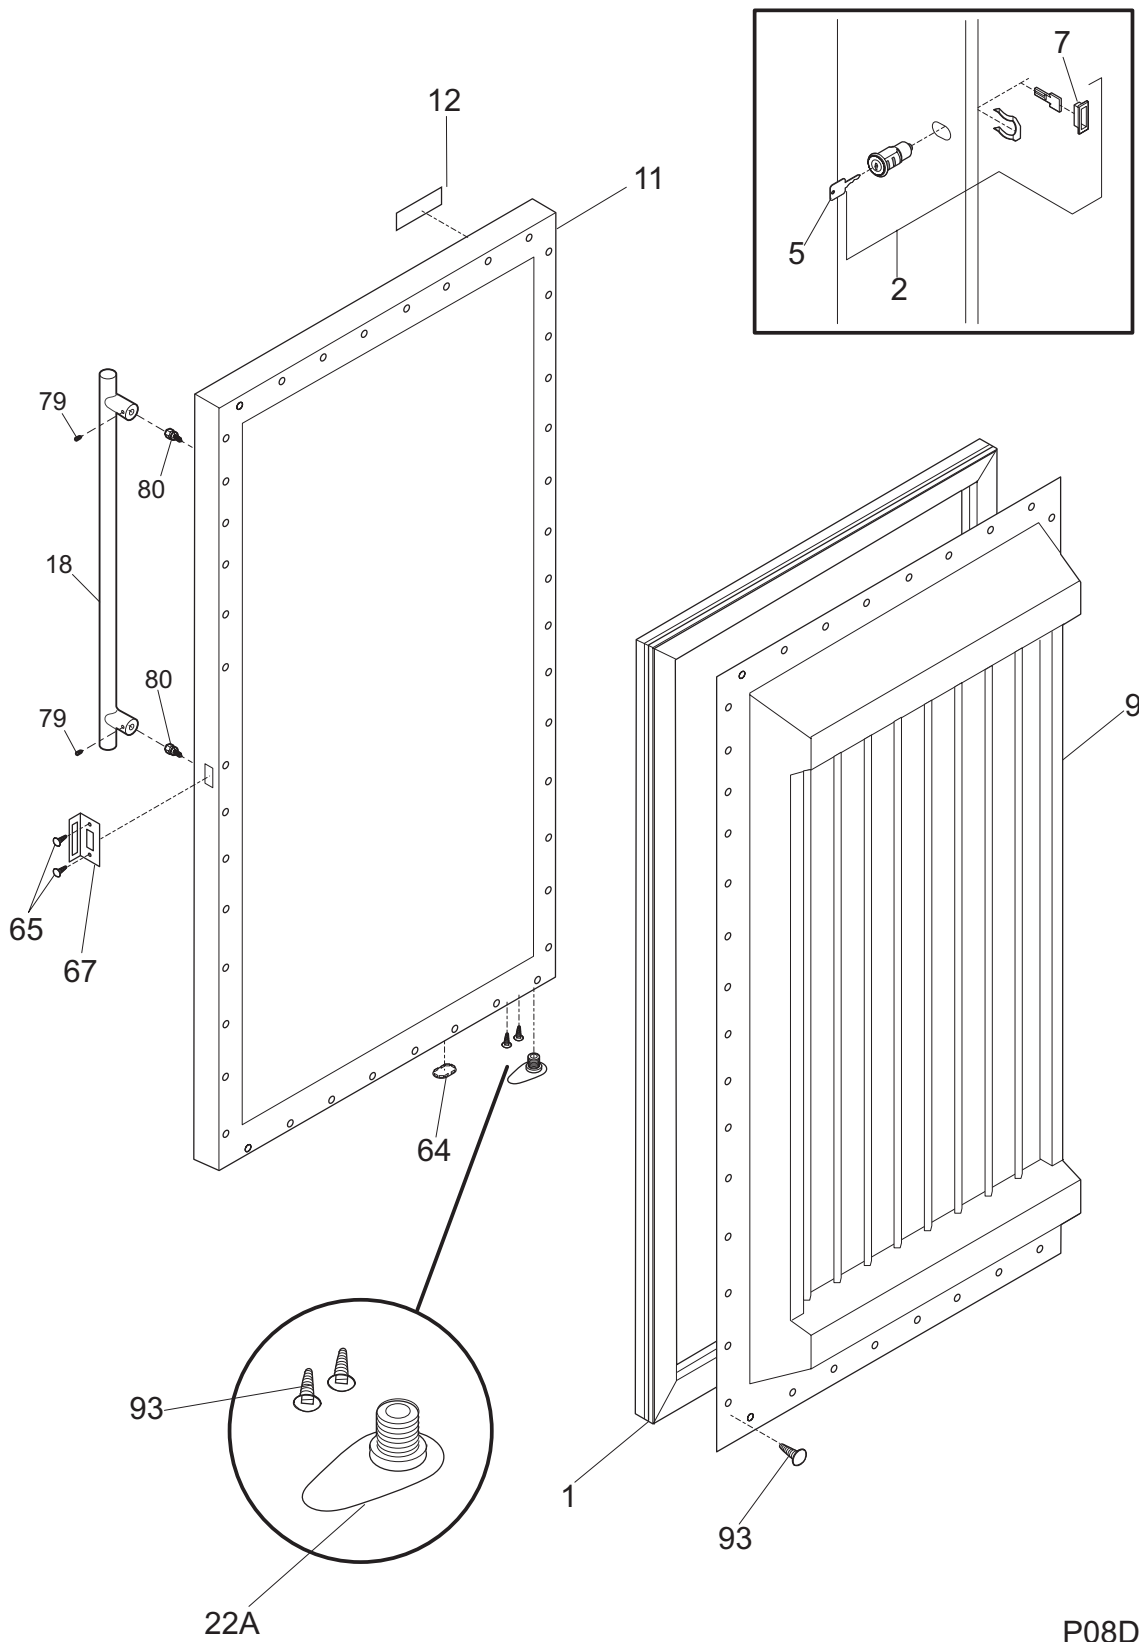

Kelvinator 

Factory Parts Catalog

Product No.	KRS221LHY2
Series	Commercial
Color	Gray-S/S
Volts	115V
Owner's Guide	297279901
Market	North America

REFRIGERATOR

Model No.
KRS221LHY

Publication No.
5995565453
10/05/04
(EN/SERVICE/MLR)
365

DOOR

P08D0583

DOOR

POS. NO	PART NO.	DESCRIPTION
1	216522318	Gasket-door, black
2 #	216362700	Lock Assy
5 #	216362800	Key, lock
7	216468700	Bezel-lock
9	297071000	Panel-inner door
11	297255302	Panel-outer door
12	297146600	Nameplate, Commercial
18	297314000	Handle
18*	240537301	Nut-anchor, door hdl screw
*	5300158222	Screw-anchor, 8-18
22A	216335400	Bearing-hinge
64	216403701	Plug-button, hole filler, door base
65	216423501	Screw-retainer
67	216423000	Retainer-lock
79	218755401	Screw-set, 10-32 x 0.375
80	218755504	Screw-shoulder, #10 AB, handle mounting
93	216858001	Screw, 8-18x.50 AB, #10
*	216923003	Plug button, 1/4", grey, (2)
*	297070901	Insulation, door