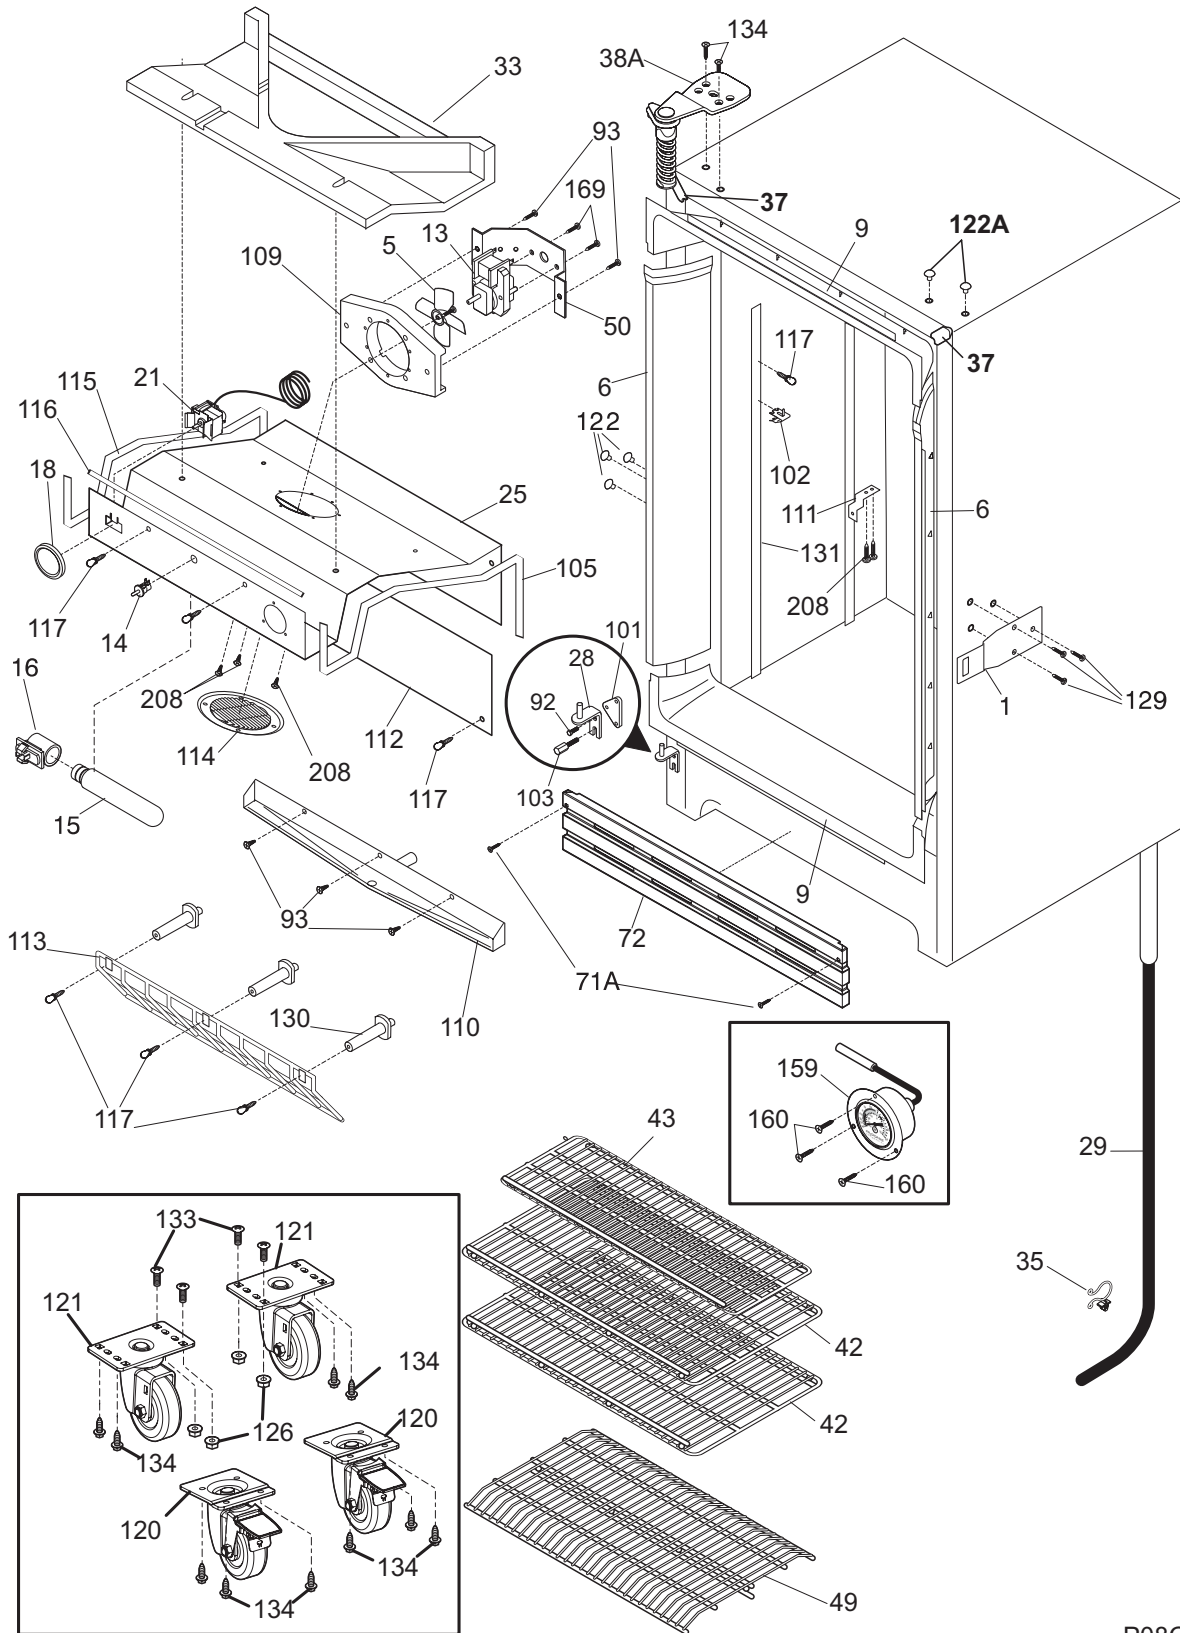

CABINET

P08C1267

CABINET

POS. NO	PART NO.	DESCRIPTION
1	297222500	Lock-catch
5 #	216325600	Fan Blade
6	297200900	Breaker Kit w/corners
9	297200100	Breaker Kit w/corners, 32", top and bottom
13 #	297250000	Motor, fan, 115 V
14	297243800	Switch, light/lamp, plunger
15	216518101	Light Bulb/Lamp, blue
16	216817601	Socket, light/lamp, 25 W
18	216591501	Knob, temp control
21#	216423900	Control-temperature
25	216659103	Cover-evaporator
28	216335600	Hinge-bottom, stepped pin
29	216361901	Hose-drain
33	216680901	Duct-air
35	216273000	Clip, wire retainer
37	297273902	Trim-cabinet corner, gray, (2)
38A	297240200	Hinge, assy, LH
42	216384002	Shelf-full frame
43	216386202	Shelf-partial
49	216331802	Trivet
50	08013207	Bracket-fan motor
71A	216395801	Screw, 1/4 20 x 1/2
72	297071200	Grille/Kickplate
92	216850900	Screw, hex washer hd, 1/4 x 7/8, door stop/hng
93	5304460605	Screw, ph truss head, 8-18AB x 0.500
101	216335700	Plate-hinge, tapping
102	297121900	Support shelf
103	216336301	Standoff-base panel
105	216361100	Gasket-cover evap, RH
109	297014200	Venturi, blower
110	216377000	Pan-drain, condensate
111	297141400	Bracket-evap cover
111*	3017666	Nut-insert
112	216381300	Cover-drain, condensate
113	216383602	Grate-air intake
114	297014400	Cover-blower
115	216383700	Gasket-evap cover, LH
116	216383800	Gasket-evap cover, front
117	216605500	Thumbscrew
120	297206600	Caster-front, (2)
121	297206500	Caster-rear, (2)
122	215774920	Plug button, silver mist
122A	216429602	Plug-button, black, upr hinge holes
126	216658601	Nut, lock, 5/16 UNC-3B
129	216393301	Screw-lock catch, one way
130	297244700	Support, evaporator mtg
131	297122000	Shelf-standard
133	216658401	Bolt, caster, 5/16 sq. neck, front
134	297236250	Screw, hex head, 1/4-20x5/8, hinge, (4)
159	297070201	Dial, thermometer
160	297096100	Screw, #6-20X.375 AB, stainless, thermo dial
169	216912401	Screw, hex washer head, 8-32 x 0.500, bracket fan mtr, (2)
208	216504500	Screw, AB, 8-18x.500
*	297001708	Insulation, drain tube, 36"
*	297174300	Screw, #8, 18x.63
*	5303311565	Clip-cable
*	297086605	Castor, hardware kit
*	297211400	Installation Instructions, casters