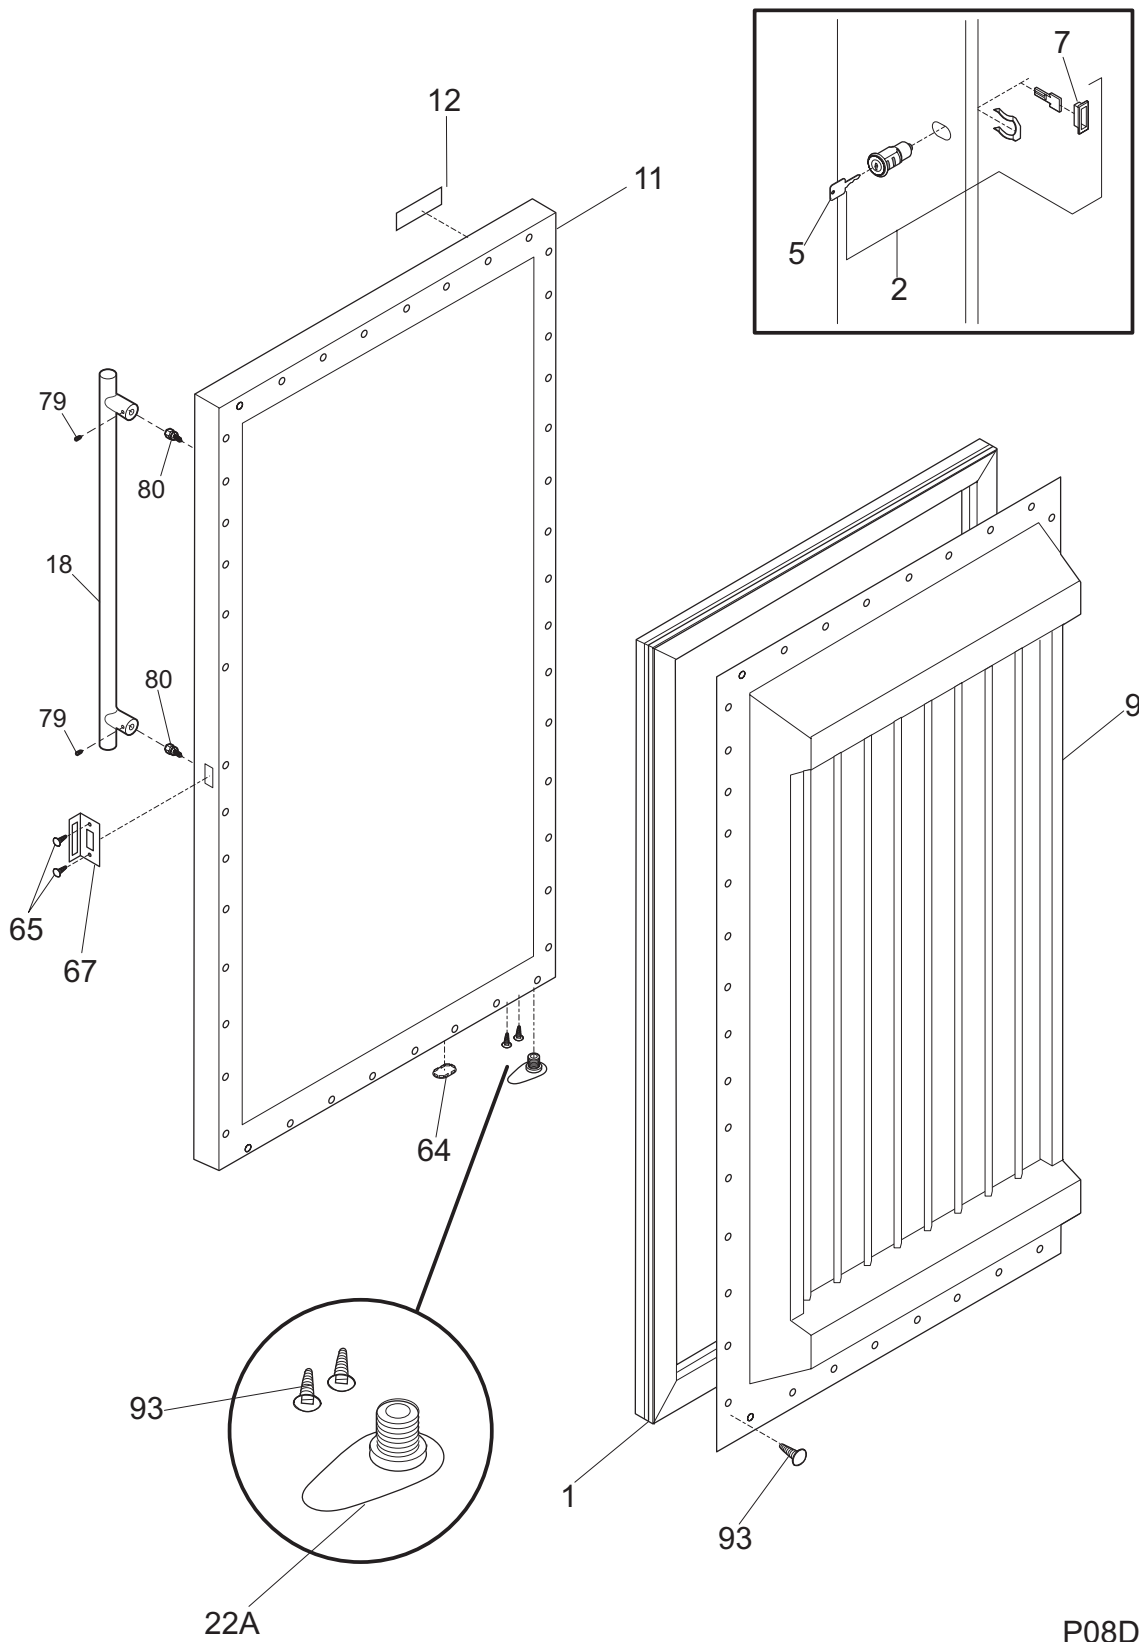

Publication No.
5995560520
10/03/01
(EN/SERVICE/MLR)
365

REFRIGERATOR

Model No.
KRS221LHY

Copyright © 2010 Electrolux Home Products, Inc.
All rights reserved.

DOOR

P08D0583

DOOR

POS. NO	PART NO.	DESCRIPTION
1	216522318	Gasket-door, black
2 #	216362700	Lock Assy
5 #	216362800	Key, lock
7	216468700	Bezel-lock
9	297071000	Panel-inner door
11	297255302	Panel-outer door
12	297146600	Nameplate, Commercial
18	297314000	Handle
18*	240537301	Nut-anchor, door hdl screw
22A	216335400	Bearing-hinge
64	216403701	Plug-button, hole filler, door base
65	216423501	Screw-retainer
67	216423000	Retainer-lock
79	218755401	Screw-set, 10-32 x 0.375
80	218755504	Screw-shoulder, #10 AB, handle mounting
93	216858001	Screw, 8-18x.50 AB, #10
*	216923003	Plug button, 1/4", grey, (2)
*	297070901	Insulation, door