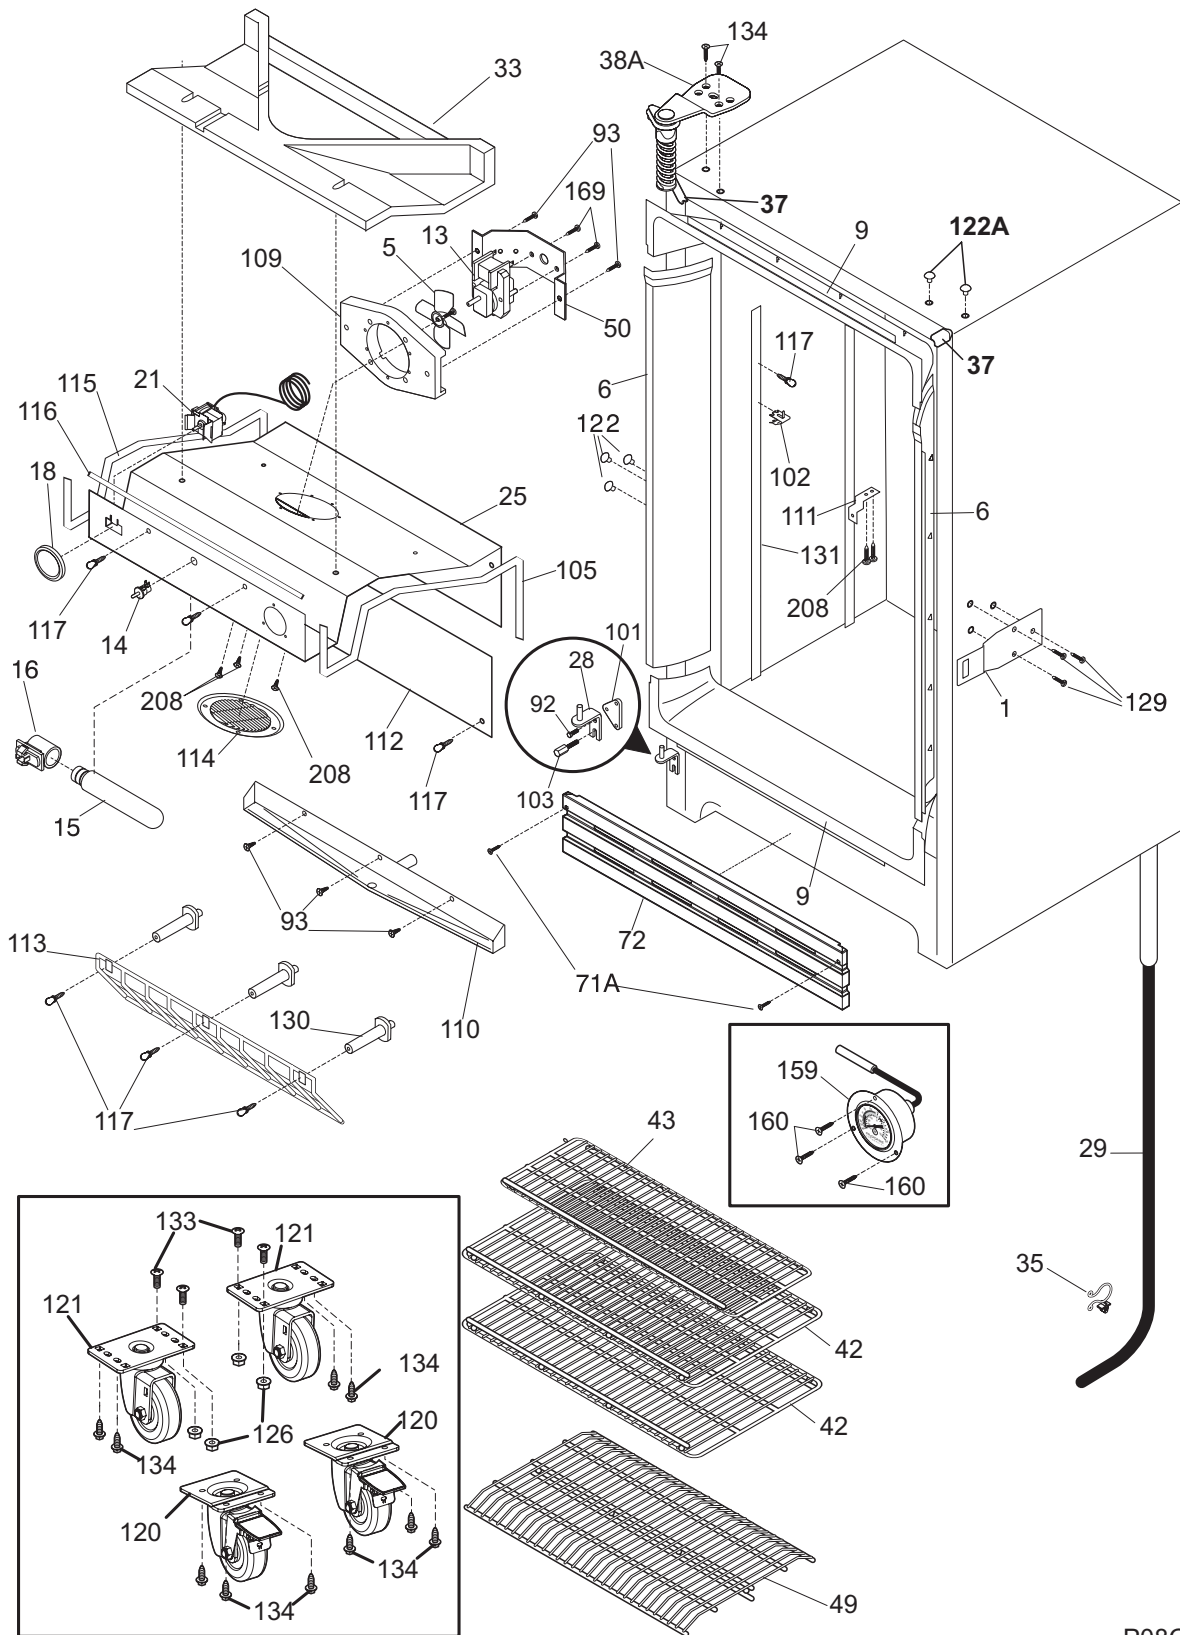

CABINET

POS. NO	PART NO.	DESCRIPTION
1	297222500	Lock-catch
5 #	216325600	Fan Blade
6	297200900	Breaker Kit w/corners
9	297200100	Breaker Kit w/corners, 32", top and bottom
13 #	297250000	Motor, fan, 115 V
14	297243800	Switch, light/lamp, plunger
15	216518101	Light Bulb/Lamp, blue
16	216817601	Socket, light/lamp, 25 W
18	216591501	Knob, temp control
21#	216423900	Control-temperature
25	216659103	Cover-evaporator
28	216335600	Hinge-bottom, stepped pin
29	216361901	Hose-drain
33	216680901	Duct-air
35	216273000	Clip, wire retainer
37	297273902	Trim-cabinet corner, gray, (2)
38A	297240200	Hinge, assy, LH
42	216384002	Shelf-full frame
43	216386202	Shelf-partial
49	216331802	Trivet
50	08013207	Bracket-fan motor
71A	216395801	Screw, 1/4 20 x 1/2
72	297138900	Grille/Kickplate
92	216850900	Screw, hex washer hd, 1/4 x 7/8, door stop/hng
93	5304460605	Screw, ph truss head, 8-18AB x 0.500
101	216335700	Plate-hinge, tapping
102	297121900	Support shelf
103	216336301	Standoff-base panel
105	216361100	Gasket-cover evap, RH
109	297014200	Venturi, blower
110	216377000	Pan-drain, condensate
111	297141400	Bracket-evap cover
111*	3017666	Nut-insert
112	216381300	Cover-drain, condensate
113	216383602	Grate-air intake
114	297014400	Cover-blower
115	216383700	Gasket-evap cover, LH
116	216383800	Gasket-evap cover, front
117	216605500	Thumbscrew
120	297206600	Caster-front, (2)
121	297206500	Caster-rear, (2)
122	215774920	Plug button, silver mist
122A	216429602	Plug-button, black, upr hinge holes
126	216658601	Nut, lock, 5/16 UNC-3B
129	216393301	Screw-lock catch, one way
130	297244700	Support, evaporator mtg
131	297122000	Shelf-standard
133	216658401	Bolt, caster, 5/16 sq. neck, front
134	297236250	Screw, hex head, 1/4-20x5/8, hinge, (4)
159	297070201	Dial, thermometer
160	297096100	Screw, #6-20X.375 AB, stainless, thermo dial

CABINET

P08C1267