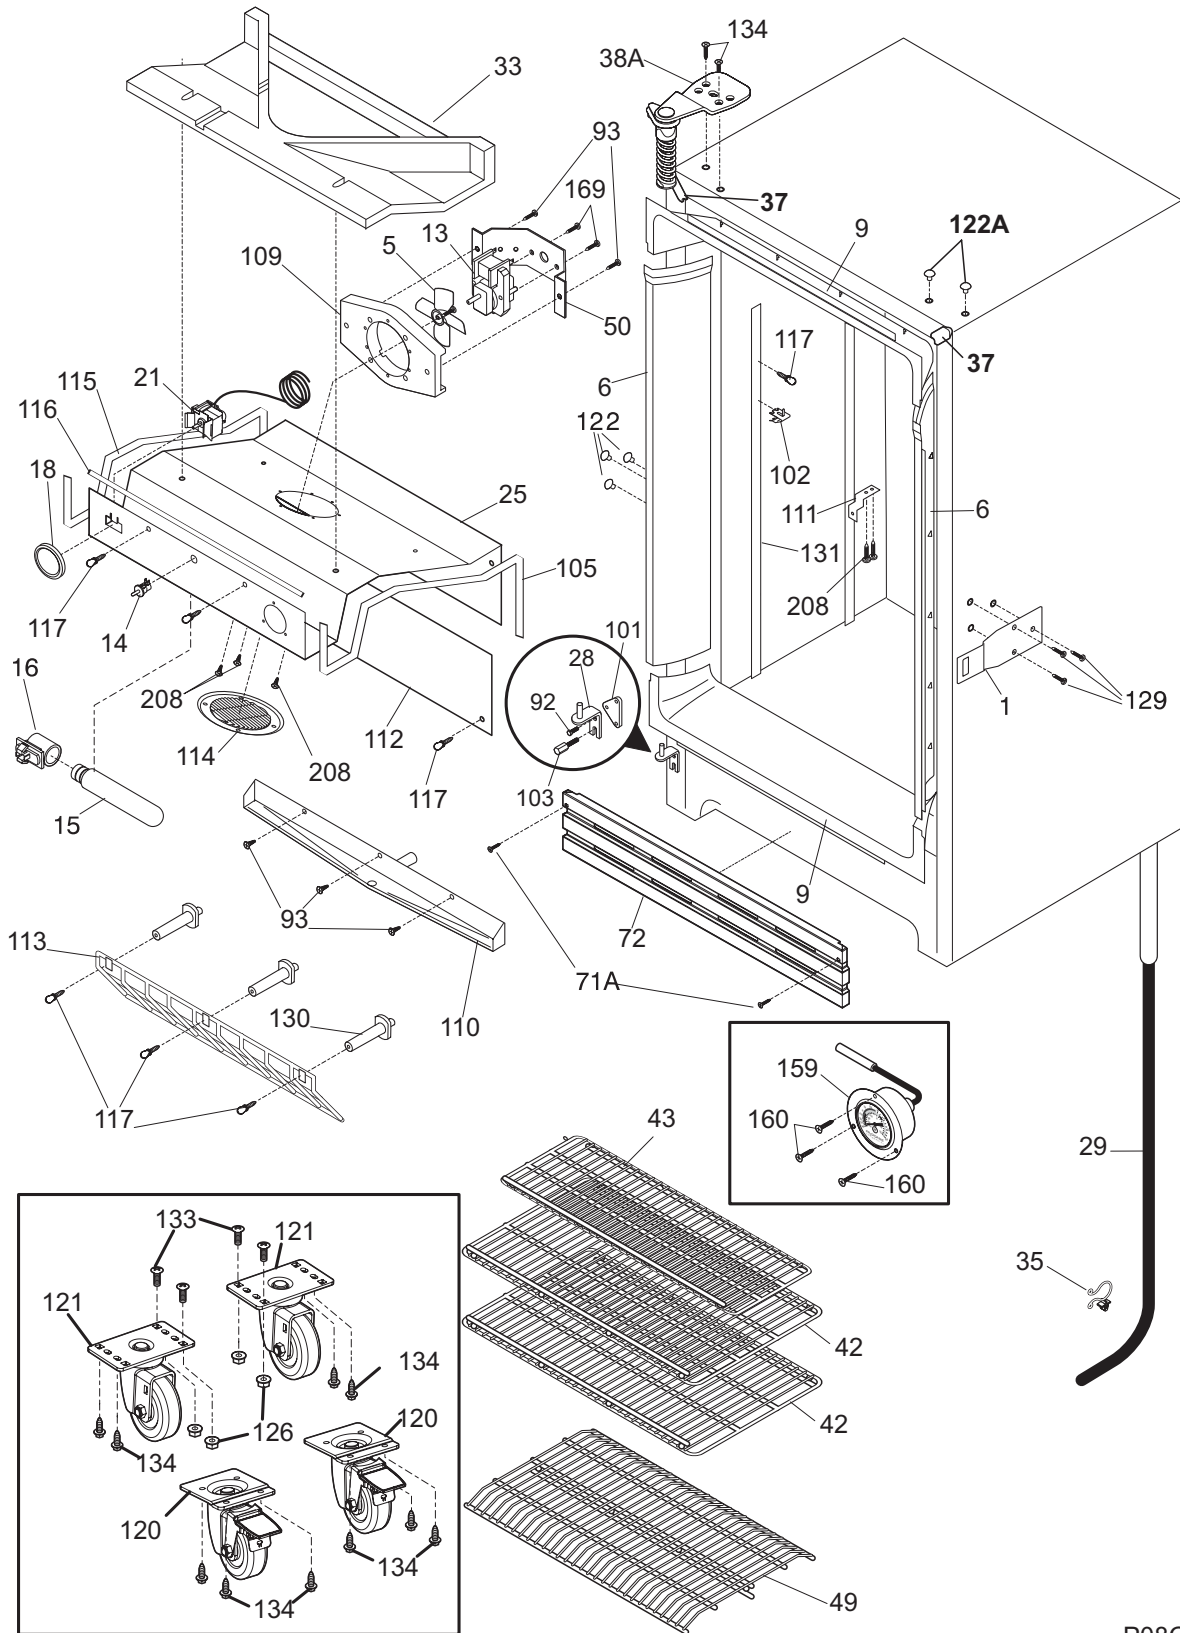

CABINET

P08C1267

CABINET

POS. NO	PART NO.	DESCRIPTION
1	297222500	Lock-catch
5 #	216325600	Fan Blade
6	297200900	Breaker Kit w/corners
9	297200100	Breaker Kit w/corners, 32", top and bottom
13 #	297250000	Motor, fan, 115 V
14	297243800	Switch, light/lamp, plunger
15	216518101	Light Bulb/Lamp, blue
16	216817601	Socket, light/lamp, 25 W
18	216591501	Knob, temp control
21#	216423900	Control-temperature
25	216659103	Cover-evaporator
28	216335600	Hinge-bottom, stepped pin
29	216361901	Hose-drain
33	216680901	Duct-air
35	216273000	Clip, wire retainer
37	297273902	Trim-cabinet corner, gray, (2)
38A	297240200	Hinge, assy, LH
42	216384002	Shelf-full frame
43	216386202	Shelf-partial
49	216331802	Trivet
50	08013207	Bracket-fan motor
71A	216395801	Screw, 1/4 20 x 1/2
72	297138900	Grille/Kickplate
92	216850900	Screw, hex washer hd, 1/4 x 7/8, door stop/hng
93	5304460605	Screw, ph truss head, 8-18AB x 0.500
101	216335700	Plate-hinge, tapping
102	297121900	Support shelf
103	216336301	Standoff-base panel
105	216361100	Gasket-cover evap, RH
109	297014200	Venturi, blower
110	216377000	Pan-drain, condensate
111	297141400	Bracket-evap cover
111*	3017666	Nut-insert
112	216381300	Cover-drain, condensate
113	216383602	Grate-air intake
114	297014400	Cover-blower
115	216383700	Gasket-evap cover, LH
116	216383800	Gasket-evap cover, front
117	216605500	Thumbscrew
120	297206600	Caster-front, (2)
121	297206500	Caster-rear, (2)
122	215774920	Plug button, silver mist
122A	216429602	Plug-button, black, upr hinge holes
126	216658601	Nut, lock, 5/16 UNC-3B
129	216393301	Screw-lock catch, one way
130	297244700	Support, evaporator mtg
131	297122000	Shelf-standard
133	216658401	Bolt, caster, 5/16 sq. neck, front
134	297236250	Screw, hex head, 1/4-20x5/8, hinge, (4)
159	297070201	Dial, thermometer
160	297096100	Screw, #6-20X.375 AB, stainless, thermo dial