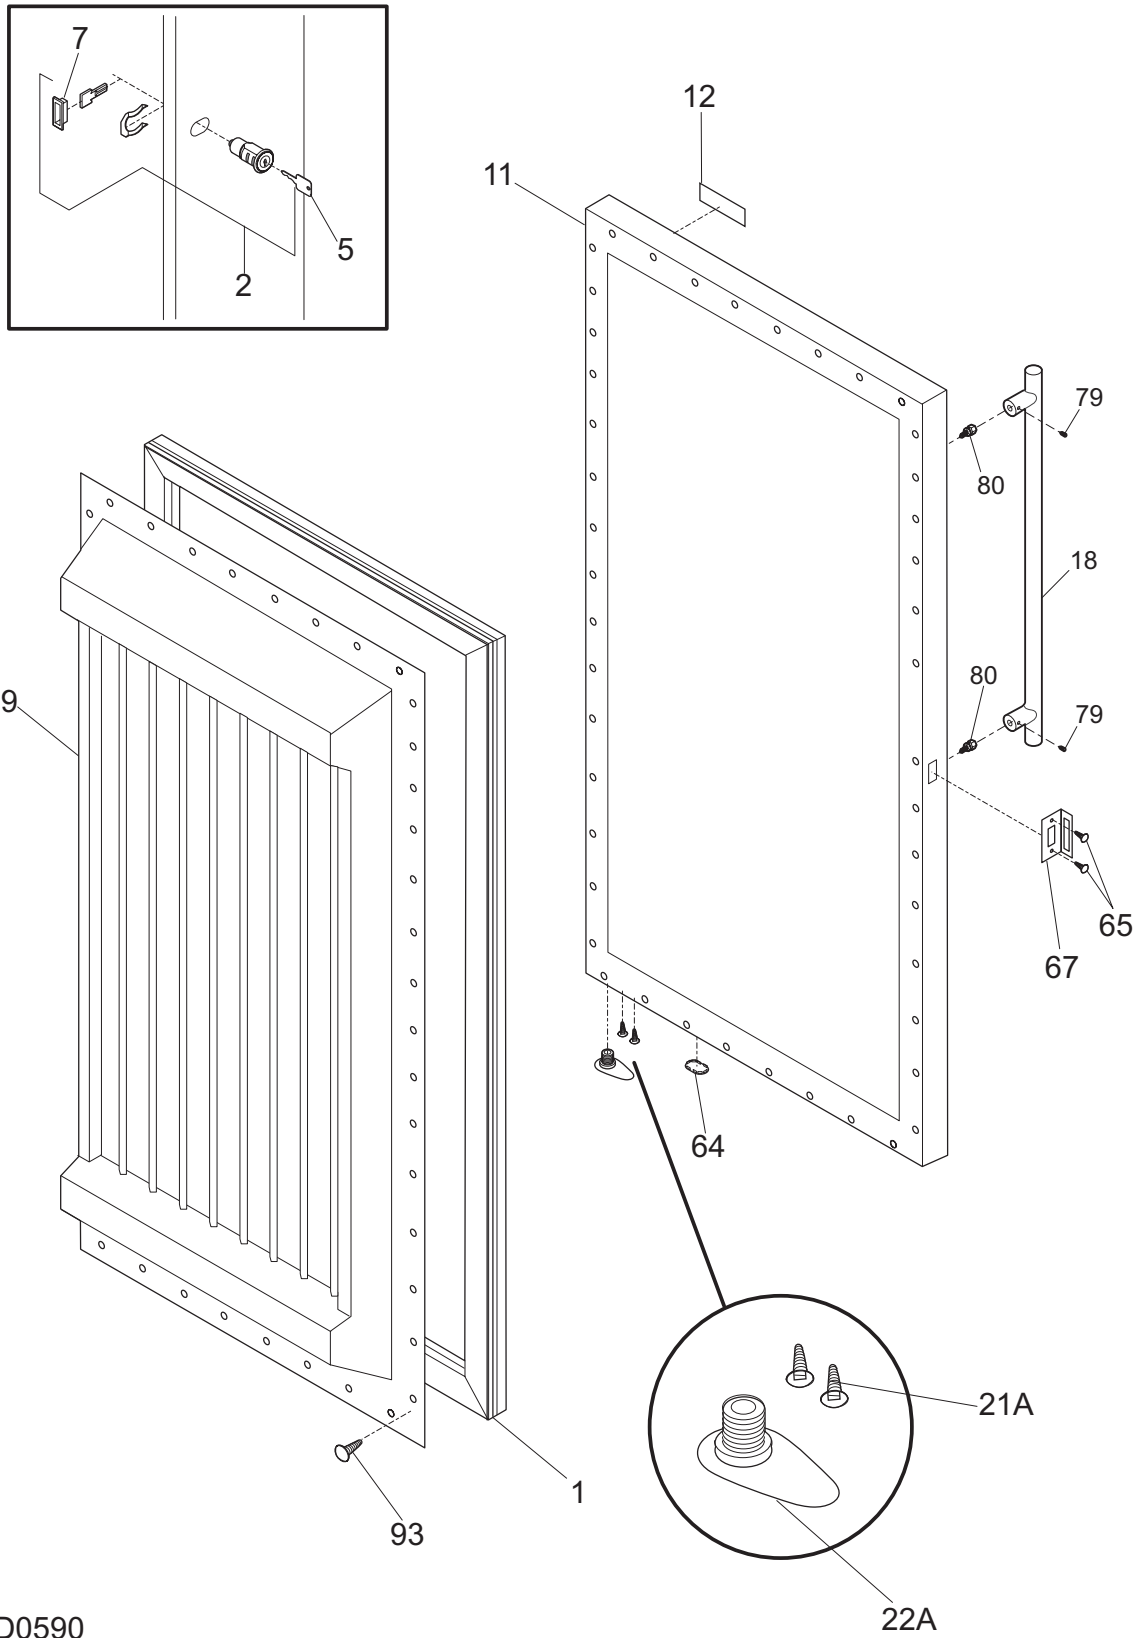

DOOR

P08D0590

DOOR

POS. NO	PART NO.	DESCRIPTION
1	216522318	Gasket-door, black
2 #	216362700	Lock Assy
5 #	216362800	Key, lock
7	216468700	Bezel-lock
9	297071000	Panel-inner door
11	297255302	Panel-outer door
12	297146600	Nameplate, Commercial
18	297314000	Handle
*	240537301	Nut-anchor, door hdl screw
*	5300158222	Screw-anchor, 8-18
21A	216850900	Screw, hex washer hd, 1/4 x 7/8, door stop/hng
22A	216335400	Bearing-hinge
64	216403701	Plug-button, hole filler, door base
65	216423501	Screw-retainer
67	216423000	Retainer-lock
79	218755401	Screw-set, 10-32 x 0.375
80	218755504	Screw-shoulder, #10 AB, handle mounting
93	216858001	Screw, 8-18x.50 AB, #10
*	216923003	Plug button, 1/4", grey, (2)
*	297070901	Insulation, door