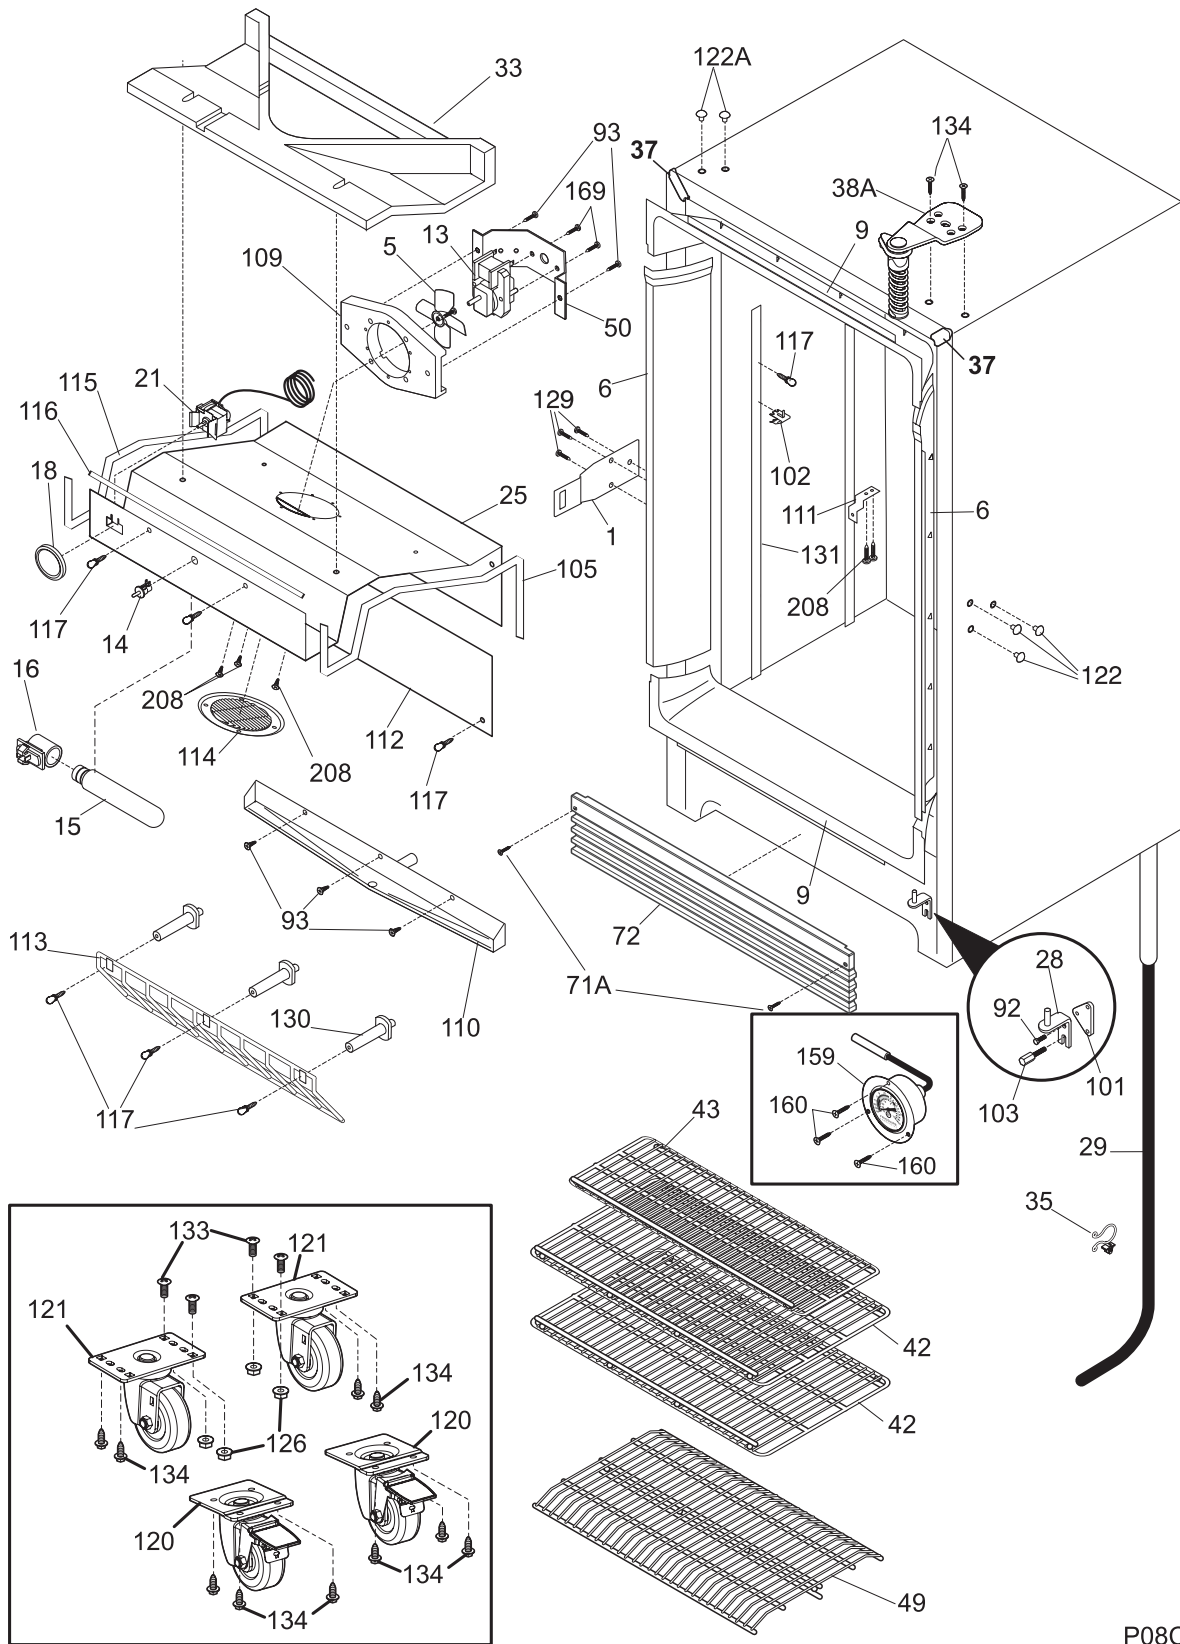

CABINET

P08C1279

CABINET

POS. NO	PART NO.	DESCRIPTION
1	297222500	Lock-catch
5 #	216325600	Fan Blade
6	297200900	Breaker Kit w/corners
9	297200100	Breaker Kit w/corners, 32", top and bottom
13 #	297250000	Motor, fan, 115 V
14	297243800	Switch, light/lamp, plunger
15	216518101	Light Bulb/Lamp, blue
16	216817601	Socket, light/lamp, 25 W
18	216591501	Knob, temp control
21#	216423900	Control-temperature
25	216659103	Cover-evaporator
28	216335600	Hinge-bottom, stepped pin
29	216361901	Hose-drain
33	216680901	Duct-air
35	216273000	Clip, wire retainer
37	297273902	Trim-cabinet corner, gray, (2)
38A	297215900	Hinge-top, door closer
42	216384002	Shelf-full frame
43	216386202	Shelf-partial
49	216331802	Trivet
50	08013207	Bracket-fan motor
71A	216395801	Screw, 1/4 20 x 1/2
72	297071200	Grille/Kickplate
92	216850900	Screw, hex washer hd, 1/4 x 7/8, door stop/hng
93	5304460605	Screw, ph truss head, 8-18AB x 0.500
101	216335700	Plate-hinge, tapping
102	297121900	Support shelf
103	216336301	Standoff-base panel
105	216361100	Gasket-cover evap, RH
109	297014200	Venturi, blower
110	216377000	Pan-drain, condensate
111	297141400	Bracket-evap cover
111*	3017666	Nut-insert
112	216381300	Cover-drain, condensate
113	216383602	Grate-air intake
114	297014400	Cover-blower
115	216383700	Gasket-evap cover, LH
116	216383800	Gasket-evap cover, front
117	216605500	Thumbscrew
120	297206600	Caster-front, (2)
121	297206500	Caster-rear, (2)
122	215774920	Plug button, silver mist
122A	216429602	Plug-button, black, upr hinge holes
126	216658601	Nut, lock, 5/16 UNC-3B
129	216393301	Screw-lock catch, one way
130	297244700	Support, evaporator mtg
131	297122000	Shelf-standard
133	216658401	Bolt, caster, 5/16 sq. neck, front
134	297236250	Screw, hex head, 1/4-20x5/8, hinge, (4)
159	297070201	Dial, thermometer
160	297096100	Screw, #6-20X.375 AB, stainless, thermo dial
169	216912401	Screw, hex washer head, 8-32 x 0.500, bracket fan mtr, (2)
208	216504500	Screw, AB, 8-18x.500
*	297086605	Castor, hardware kit
*	297001708	Insulation, drain tube, 36"
*	297174300	Screw, #8, 18x.63
*	5303311565	Clip-cable
*	297211400	Installation Instructions, casters