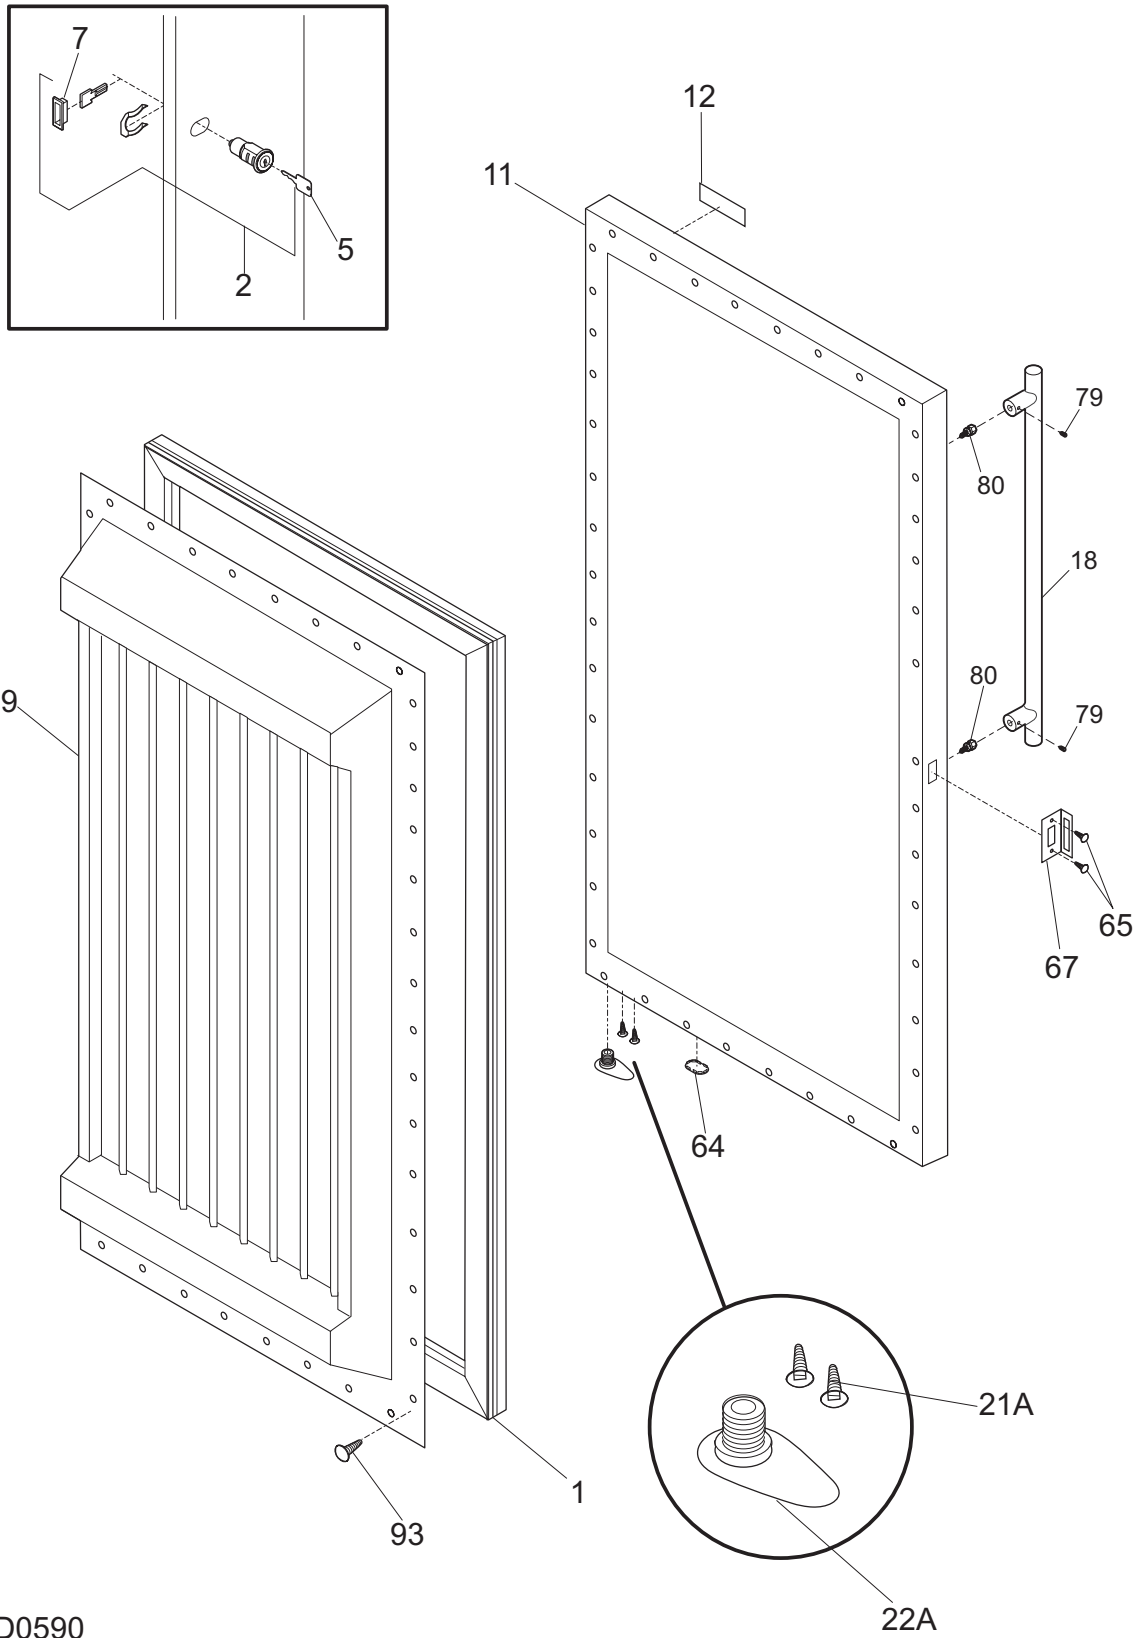

Publication No.
5995560967
10/03/09
(EN/SERVICE/MLR)
365

REFRIGERATOR

Model No.
KRS220RHY

DOOR

P08D0590

DOOR

POS. NO	PART NO.	DESCRIPTION
1	216522318	Gasket-door, black
2 #	216362700	Lock Assy
5 #	216362800	Key, lock
7	216468700	Bezel-lock
9	297071000	Panel-inner door
11	297255302	Panel-outer door
12	297146600	Nameplate, Commercial
18	297314000	Handle
21A	216850900	Screw, hex washer hd, 1/4 x 7/8, door stop/hng
22A	216335400	Bearing-hinge
64	216403701	Plug-button, hole filler, door base
65	216423501	Screw-retainer
67	216423000	Retainer-lock
79	218755401	Screw-set, 10-32 x 0.375
80	218755504	Screw-shoulder, #10 AB, handle mounting
93	216858001	Screw, 8-18x.50 AB, #10
*	216923003	Plug button, 1/4", grey, (2)
*	297070901	Insulation, door