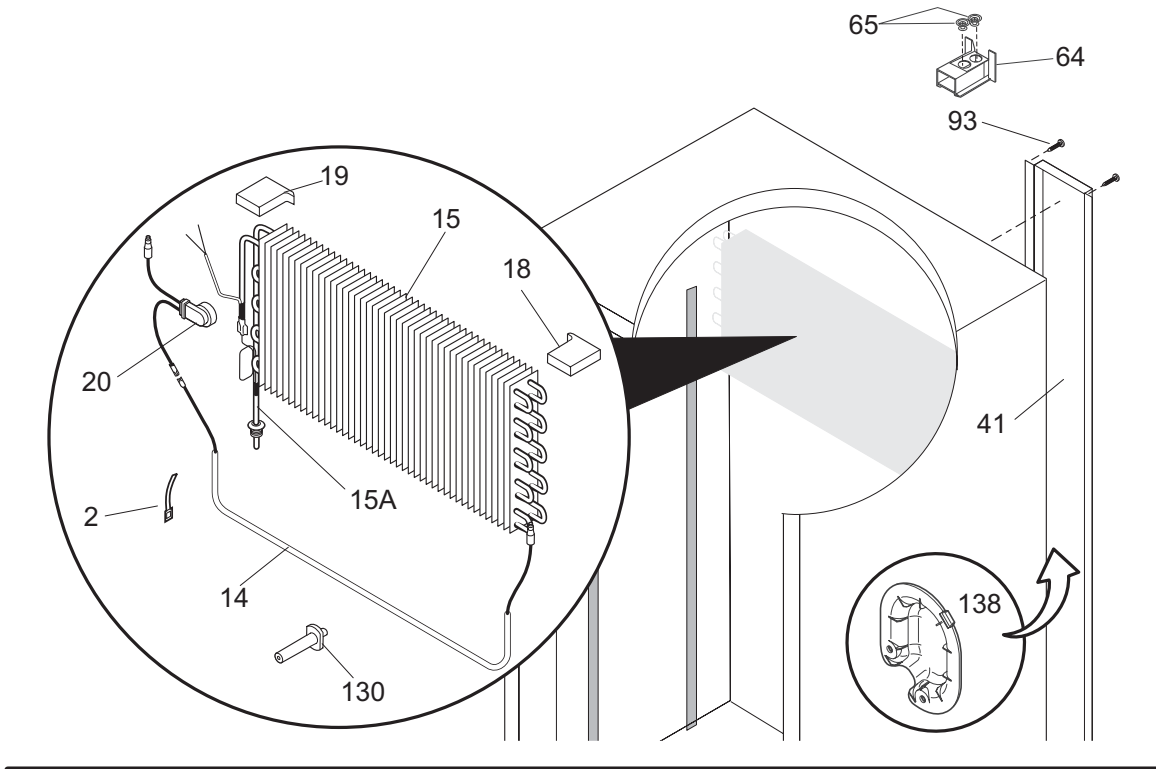

SYSTEM

SYSTEM

POS. NO	PART NO.	DESCRIPTION
1	297152201	Condenser
2	5308000110	Strap-evap/heater, aluminum, (2)
4 #	216938600	Drier-filter
5 #	297170600	Harness-main
14	216730700	Heater-defrost
15 #	297311300	Evaporator
15A	297219300	Heat Exchanger
18	297078701	Insulator-evap, styrofoam, RH
19	297078801	Insulator-evap, styrofoam, LH
20	216731001	Thermostat, defrost
23 #	216744500	Timer-defrost
24	216968501	Bracket-timer
24A	297207900	Guard, timer
27	297102900	Grommet, compressor
29 #	297223402	Compressor, w/o electricals
30	216954228	Controller
31	297165801	Pan-drain
32	216954300	Clip, controller
35	240491503	Screw-compressor mtg, 1/4-28 x 1.16, (4)
41	297070700	Cover-wiring, rear
55	218909913	Capacitor, run, 220 VAC, 15 microfarad
60	241584301	Motor-condenser fan
61	241639501	Blade-condenser fan
64	216578800	Vent
65	5309950074	Valve, breather
86	216036601	Screw, RWHD, 8-32A x 0.500, GX-CA
87	5304463290	Screw, hi-lo blunt, #8-18X1/2
93	5304460605	Screw, ph truss head, 8-18AB x 0.500
107	297225501	Cover, access
115	216383700	Gasket-evap cover, LH
116	216383800	Gasket-evap cover, front
130	297244700	Support, evaporator mtg
136	240405201	Grommet, rubber, black, cond tube/wire
138	297070800	Cover-drain hose
146	297164000	Shroud-fan orifice
146*	216337701	Screw, HWH, 10-24 x 0.500, Swage
*	216225700	Grommet-spacer
*	240555002	Screw-#8-32 X 3/8
*	297082300	Harness-jumper
*	297111000	Standoff
*	297174300	Screw, #8, 18x.63
*	297315800	Clip, wire
*	5303311565	Clip-cable
* #	297169900	Cord-power, flat