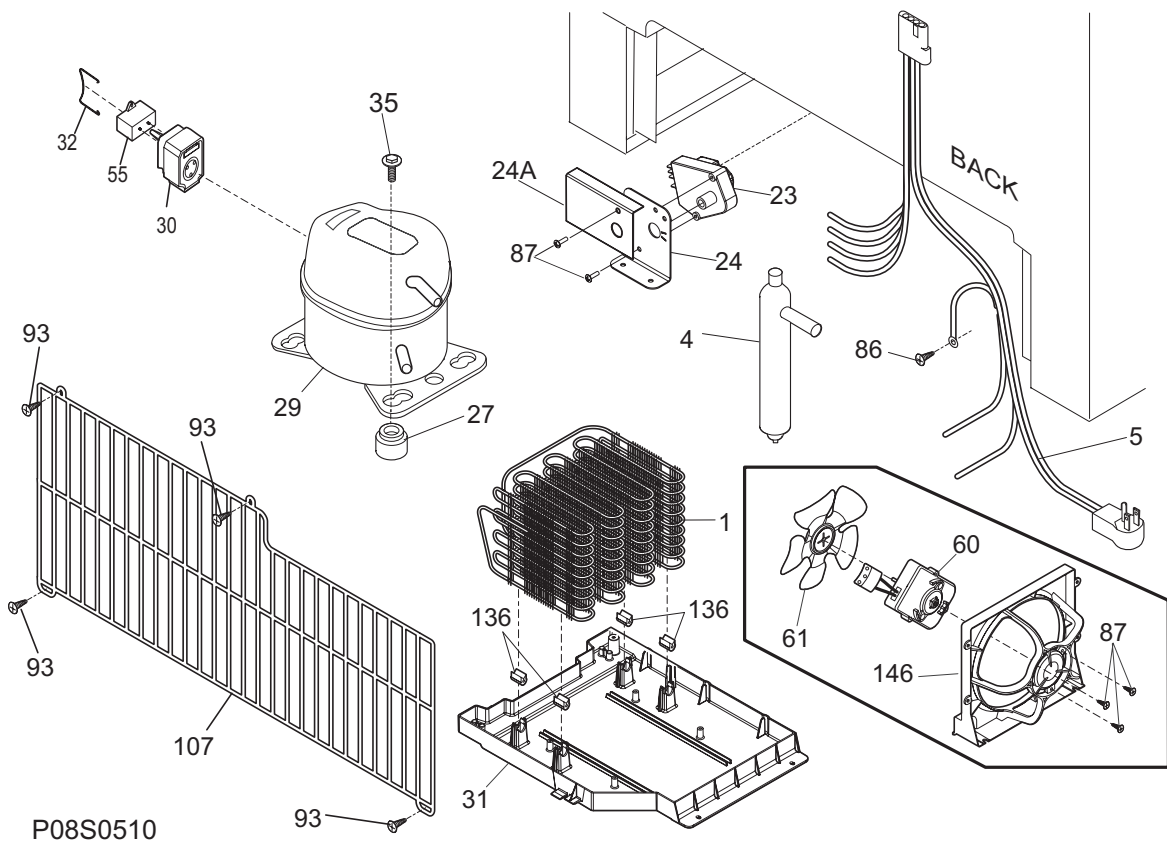

SYSTEM

SYSTEM

POS. NO	PART NO.	DESCRIPTION
1	297152201	Condenser
2	5308000110	Strap-evap/heater, aluminum, (2)
4 #	216938600	Drier-filter
5 #	297170600	Harness-main
14	216730700	Heater-defrost
15 #	297311300	Evaporator
15A	297219300	Heat Exchanger
18	297078701	Insulator-evap, styrofoam, RH
19	297078801	Insulator-evap, styrofoam, LH
20	216731001	Thermostat, defrost
23 #	216744500	Timer-defrost
24	216968501	Bracket-timer
24A	297207900	Guard, timer
27	297102900	Grommet, compressor
29 #	297223402	Compressor, w/o electricals
30	216954228	Controller
31	297165801	Pan-drain
32	216954300	Clip, controller
35	240491503	Screw-compressor mtg, 1/4-28 x 1.16, (4)
41	297070700	Cover-wiring, rear
55	218909913	Capacitor, run, 220 VAC, 15 microfarad
60	241584301	Motor-condenser fan
61	241639501	Blade-condenser fan
64	216578800	Vent
65	5309950074	Valve, breather
86	216036601	Screw, RWHD, 8-32A x 0.500, GX-CA
87	5304463290	Screw, hi-lo blunt, #8-18X1/2
93	5304460605	Screw, ph truss head, 8-18AB x 0.500
107	297225501	Cover, access
115	216383700	Gasket-evap cover, LH
116	216383800	Gasket-evap cover, front
130	297244700	Support, evaporator mtg
136	240405201	Grommet, rubber, black, cond tube/wire
138	297070800	Cover-drain hose
146	297164000	Shroud-fan orifice
146*	216337701	Screw, HWH, 10-24 x 0.500, Swage
*	216225700	Grommet-spacer
*	240555002	Screw-#8-32 X 3/8
*	297082300	Harness-jumper
*	297111000	Standoff
*	297174300	Screw, #8, 18x.63
*	297315800	Clip, wire
*	5303311565	Clip-cable
* #	297169900	Cord-power, flat