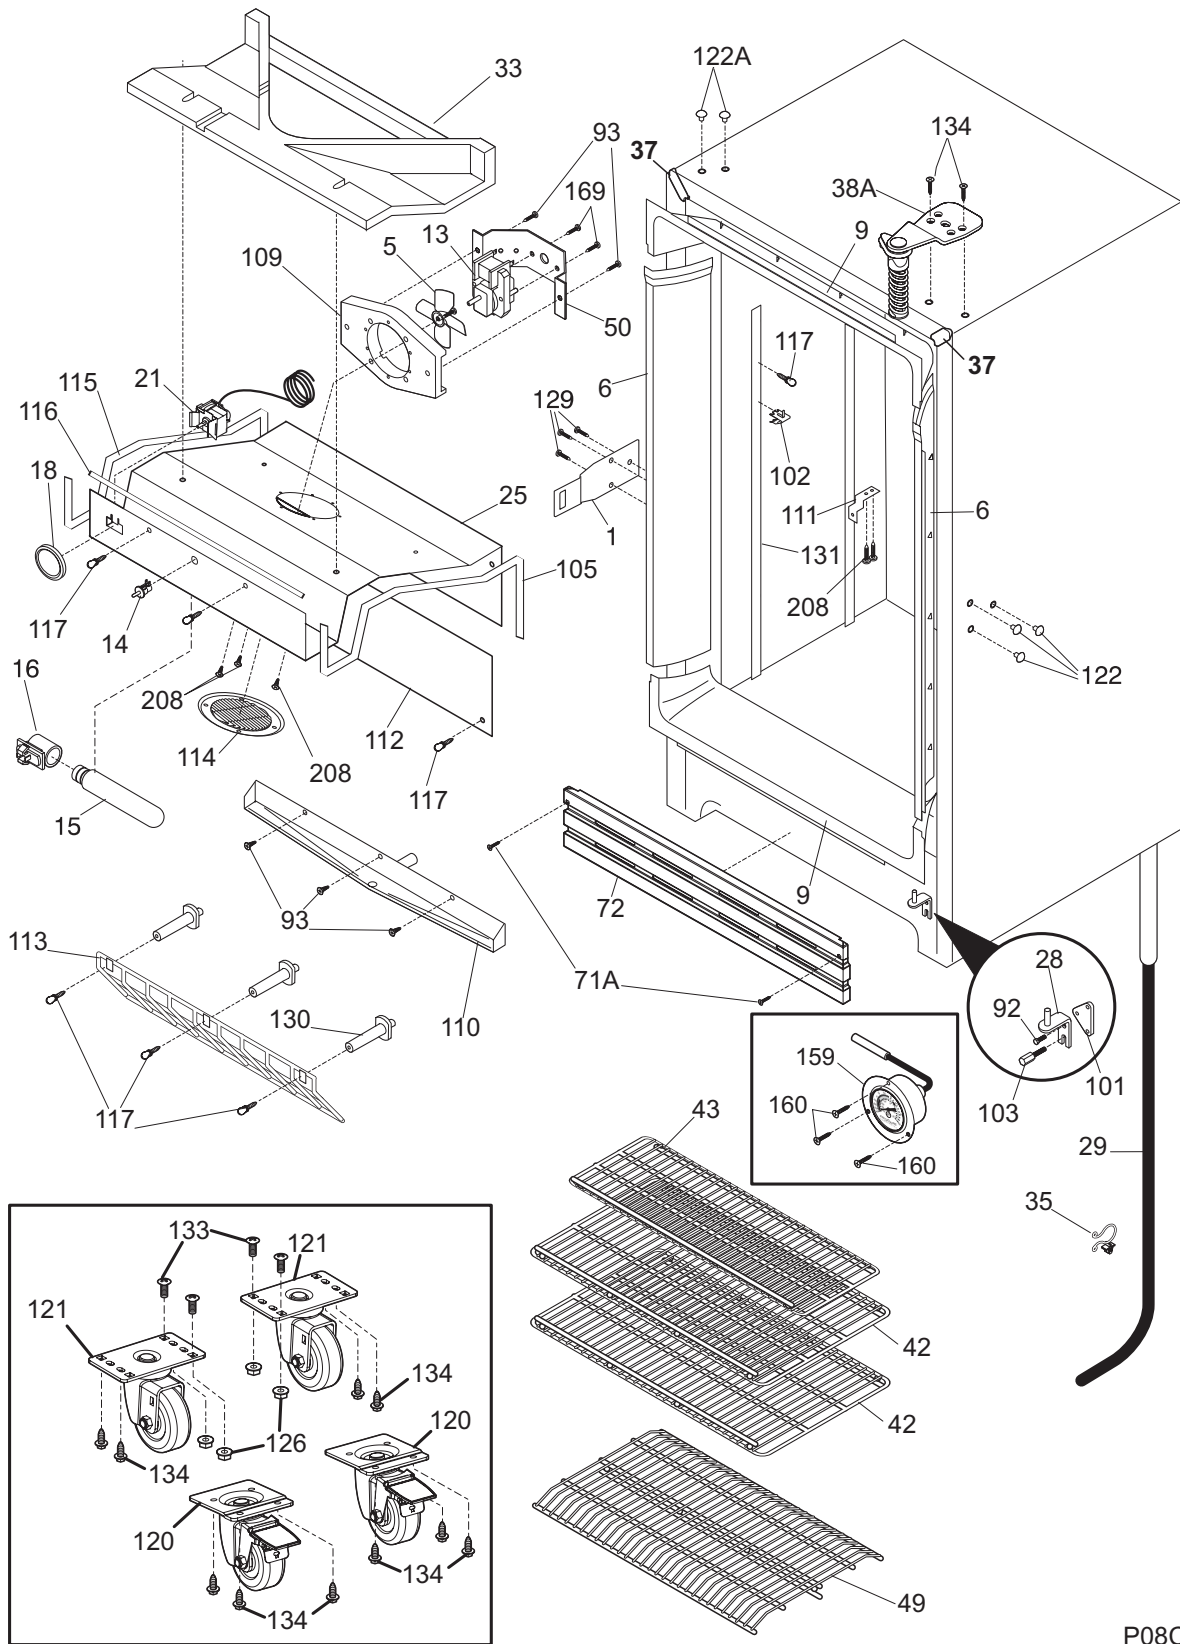

CABINET

P08C1270

CABINET

POS. NO	PART NO.	DESCRIPTION
1	297222500	Lock-catch
5 #	216325600	Fan Blade
6	297200900	Breaker Kit w/corners
9	297200100	Breaker Kit w/corners, 32", top and bottom
13 #	297250000	Motor, fan, 115 V
14	297243800	Switch, light/lamp, plunger
15	216518101	Light Bulb/Lamp, blue
16	216817601	Socket, light/lamp, 25 W
18	216591501	Knob, temp control
21#	216423900	Control-temperature
25	216659103	Cover-evaporator
28	216335600	Hinge-bottom, stepped pin
29	216361901	Hose-drain
33	216680901	Duct-air
35	216273000	Clip, wire retainer
37	297273902	Trim-cabinet corner, gray, (2)
38A	297215900	Hinge-top, door closer
42	216384002	Shelf-full frame
43	216386202	Shelf-partial
49	216331802	Trivet
50	08013207	Bracket-fan motor
71A	216395801	Screw, 1/4 20 x 1/2
72	297138900	Grille/Kickplate
92	216850900	Screw, hex washer hd, 1/4 x 7/8, door stop/hng
93	5304460605	Screw, ph truss head, 8-18AB x 0.500
101	216335700	Plate-hinge, tapping
102	297121900	Support shelf
103	216336301	Standoff-base panel
105	216361100	Gasket-cover evap, RH
109	297014200	Venturi, blower
110	216377000	Pan-drain, condensate
111	297141400	Bracket-evap cover
111*	3017666	Nut-insert
112	216381300	Cover-drain, condensate
113	216383602	Grate-air intake
114	297014400	Cover-blower
115	216383700	Gasket-evap cover, LH
116	216383800	Gasket-evap cover, front
117	216605500	Thumbscrew
120	297206600	Caster-front, (2)
121	297206500	Caster-rear, (2)
122	215774920	Plug button, silver mist
122A	216429602	Plug-button, black, upr hinge holes
126	216658601	Nut, lock, 5/16 UNC-3B
129	216393301	Screw-lock catch, one way
130	297244700	Support, evaporator mtg
131	297122000	Shelf-standard
133	216658401	Bolt, caster, 5/16 sq. neck, front
134	240578902	Screw, hex head, 1/4-20 x 5/8
159	297070201	Dial, thermometer
160	297096100	Screw, #6-20X.375 AB, stainless, thermo dial
169	216912401	Screw, hex washer head, 8-32 x 0.500, bracket fan mtr, (2)
208	216504500	Screw, AB, 8-18x.500
*	297086605	Castor, hardware kit
*	297211400	Installation Instructions, casters
*	297001708	Insulation, drain tube, 36"
*	5303311565	Clip-cable