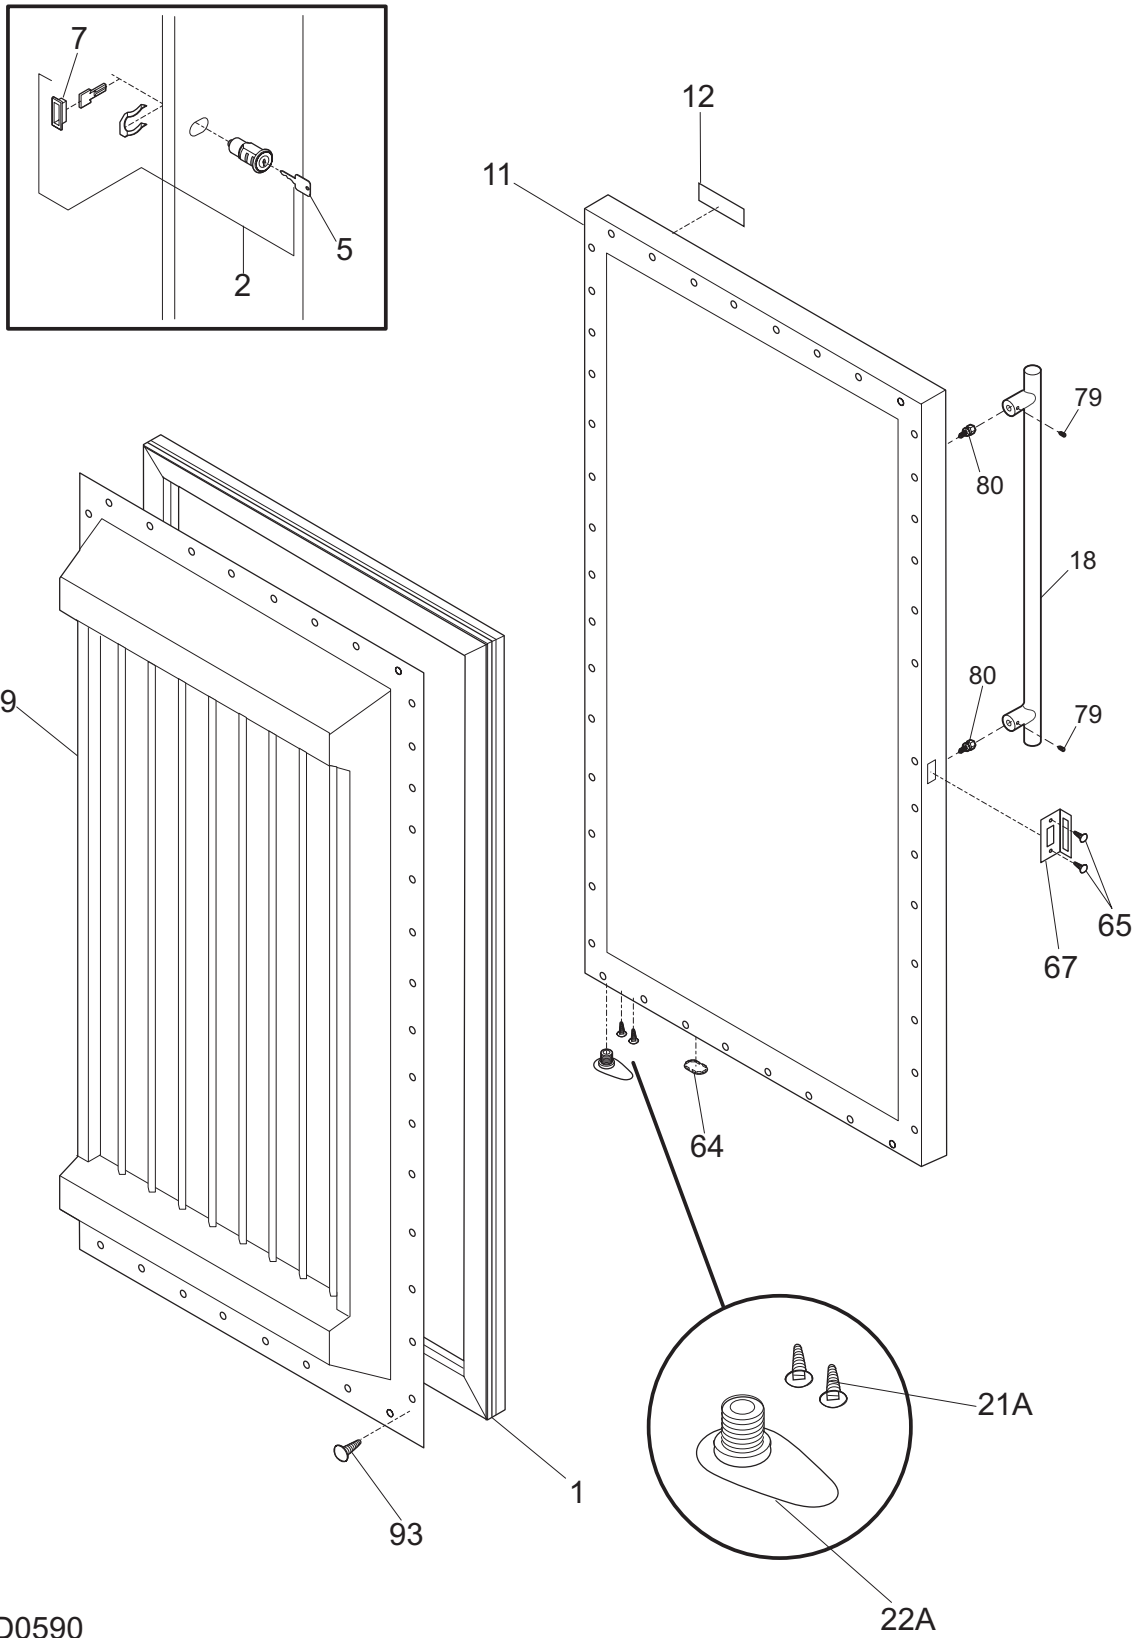

Kelvinator 

Factory Parts Catalog

Product No.	KRS220RHY0
Series	Commercial
Color	Gray-S/S
Volts	115V
Owner's Guide	297279900
Market	North America

 **Electrolux**

Electrolux Major Appliances
North & Latin America
P.O. BOX 212378
AUGUSTA, GA 30917

Publication No.
5995533105
09/02/10
(EN/SERVICE/MLR)
365

REFRIGERATOR

Model No.
KRS220RHY

Copyright © 2009 Electrolux Home Products, Inc.
All rights reserved.

DOOR

P08D0590

DOOR

POS. NO	PART NO.	DESCRIPTION
1	216522318	Gasket-door, black
2 #	216362700	Lock Assy
5 #	216362800	Key, lock
7	216468700	Bezel-lock
9	297071000	Panel-inner door
11	297255302	Panel-outer door
12	297146600	Nameplate, Commercial
18	297141900	Handle
18*	240537301	Nut-anchor, door hdl screw
18*	297167000	Screw Driver
18*	297168700	Instructions, handle
21A	216850900	Screw, hex washer hd, 1/4 x 7/8, door stop/hng
22A	216335400	Bearing-hinge
64	216403701	Plug-button, hole filler, door base
65	216423501	Screw-retainer
67	216423000	Retainer-lock
79	218755402	Screw-set, 10-32 x 0.375
80	218755504	Screw-shoulder, #10 AB, handle mounting
93	5304460605	Screw, ph truss head, 8-18AB x 0.500
*	216923003	Plug button, 1/4", grey, (2)