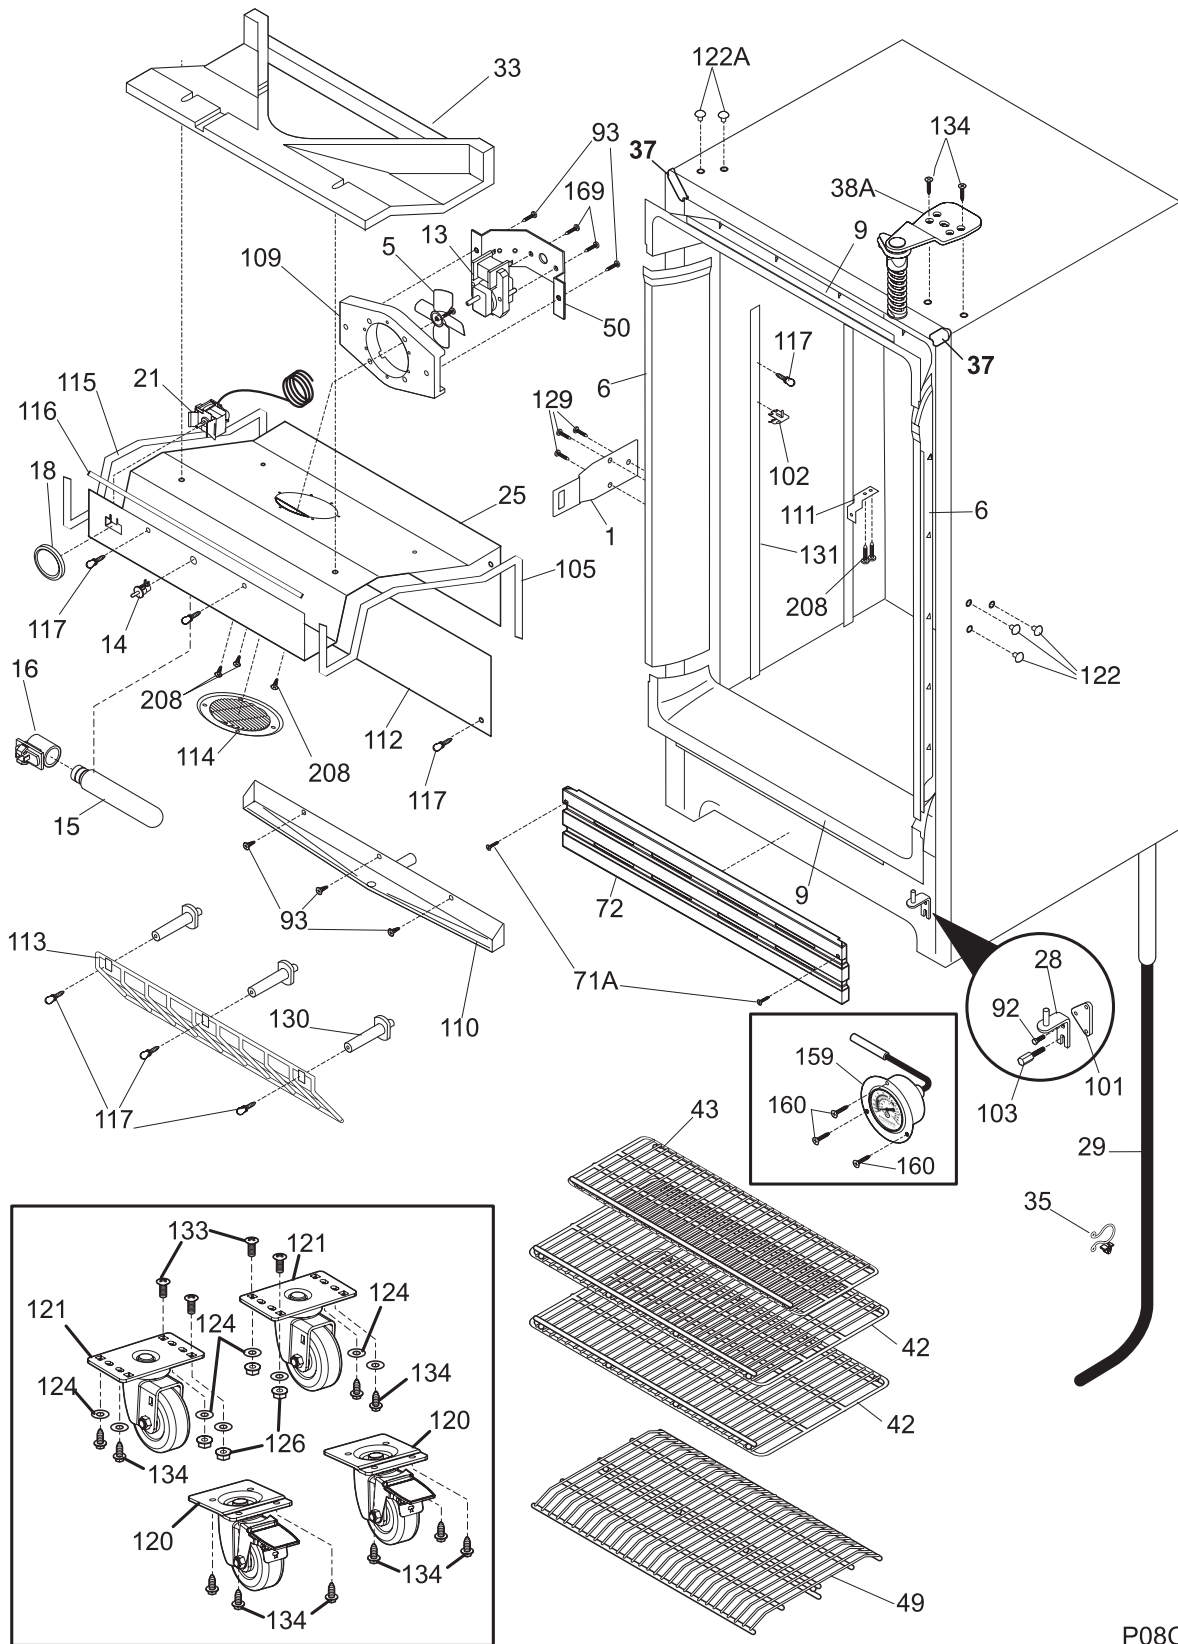

CABINET

P08C1175

CABINET

POS. NO	PART NO.	DESCRIPTION
1	297222500	Lock-catch
5 #	216325600	Fan Blade
6	297200900	Breaker Kit w/corners
9	297200100	Breaker Kit w/corners, 32", top and bottom
13 #	216914200	Motor, fan, 115 V
14	216472300	Switch-light plunger
15	216518101	Light Bulb/Lamp, blue
16	216817601	Socket, light/lamp, 25 W
18	216591501	Knob, temp control
21#	216423900	Control-temperature
25	216659103	Cover-evaporator
28	216335600	Hinge-bottom, stepped pin
29	216361901	Hose-drain
33	216680901	Duct-air
35	216273000	Clip, drain hose
37	241611305	Trim-cabinet corner, silver mist, (2)
38A	297215900	Hinge-top, door closer
42	216384002	Shelf-full frame
43	216386202	Shelf-partial
49	216331802	Trivet
50	08013207	Bracket-fan motor
71A	216395801	Screw, 1/4 20 x 1/2
72	297138900	Grille/Kickplate
92	216850900	Screw, hex washer hd, 1/4 x 7/8, door stop/hng
93	5304460605	Screw, ph truss head, 8-18AB x 0.500
101	216335700	Plate-hinge, tapping
102	297121900	Support shelf
103	216336301	Standoff-base panel
105	216361100	Gasket-cover evap, RH
109	297014200	Venturi, blower
110	216377000	Pan-drain, condensate
111	297141400	Bracket-evap cover
111*	3017666	Nut-insert
112	216381300	Cover-drain, condensate
113	216383602	Grate-air intake
114	297014400	Cover-blower
115	216383700	Gasket-evap cover, LH
116	216383800	Gasket-evap cover, front
117	216605500	Thumbscrew
120	297206600	Caster-front, (2)
121	297206500	Caster-rear, (2)
122	215774920	Plug button, silver mist
122A	216429602	Plug-button, black, upr hinge holes
124	216212600	Washer
126	216658601	Nut, lock, 5/16 UNC-3B
129	216393301	Screw-lock catch, one way
130	297244700	Support, evaporator mtg
131	297122000	Shelf-standard
133	216658401	Bolt, caster, 5/16 sq. neck, front
134	240578902	Screw, hex head, 1/4-20 x 5/8
159	297070201	Dial, thermometer
160	297096100	Screw, #6-20X.375 AB, stainless, thermo dial
169	216912401	Screw, hex washer head, 8-32 x 0.500, bracket fan mtr, (2)
208	216504500	Screw, AB, 8-18x.500
*	297001708	Insulation, drain tube, 36"
*	5303311565	Clip-cable
*	297086605	Castor, hardware kit
*	297211400	Installation Instructions, casters