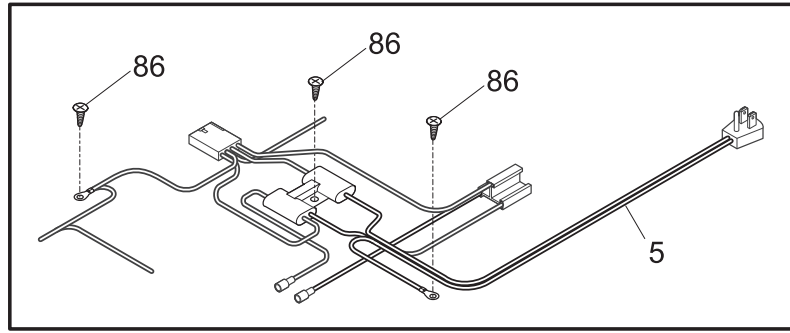

SYSTEM

P08S0354

SYSTEM

POS. NO	PART NO.	DESCRIPTION
1 #	5303280307	Condenser
4	216987501	Filter-dryer
5 #	216987301	Harness-main
22	216056401	Clip-compressor mtg
27	5308002681	Grommet, compressor
28	5304464023	Support, compressor
29 #	5304475102	Compressor Kit, w/electricals
30	216954228	Controller
32	216954300	Clip, controller
42	216232701	Washer, flat
43A	5303212614	Clip, harness mount
47	216629601	Screw, hex washer head, 10-16 x 0.500, tapping
55 #	297286803	Capacitor-run
86	216036601	Screw, RWHD, 8-32A x 0.500, GX-CA
*	297102800	Spacer-tube