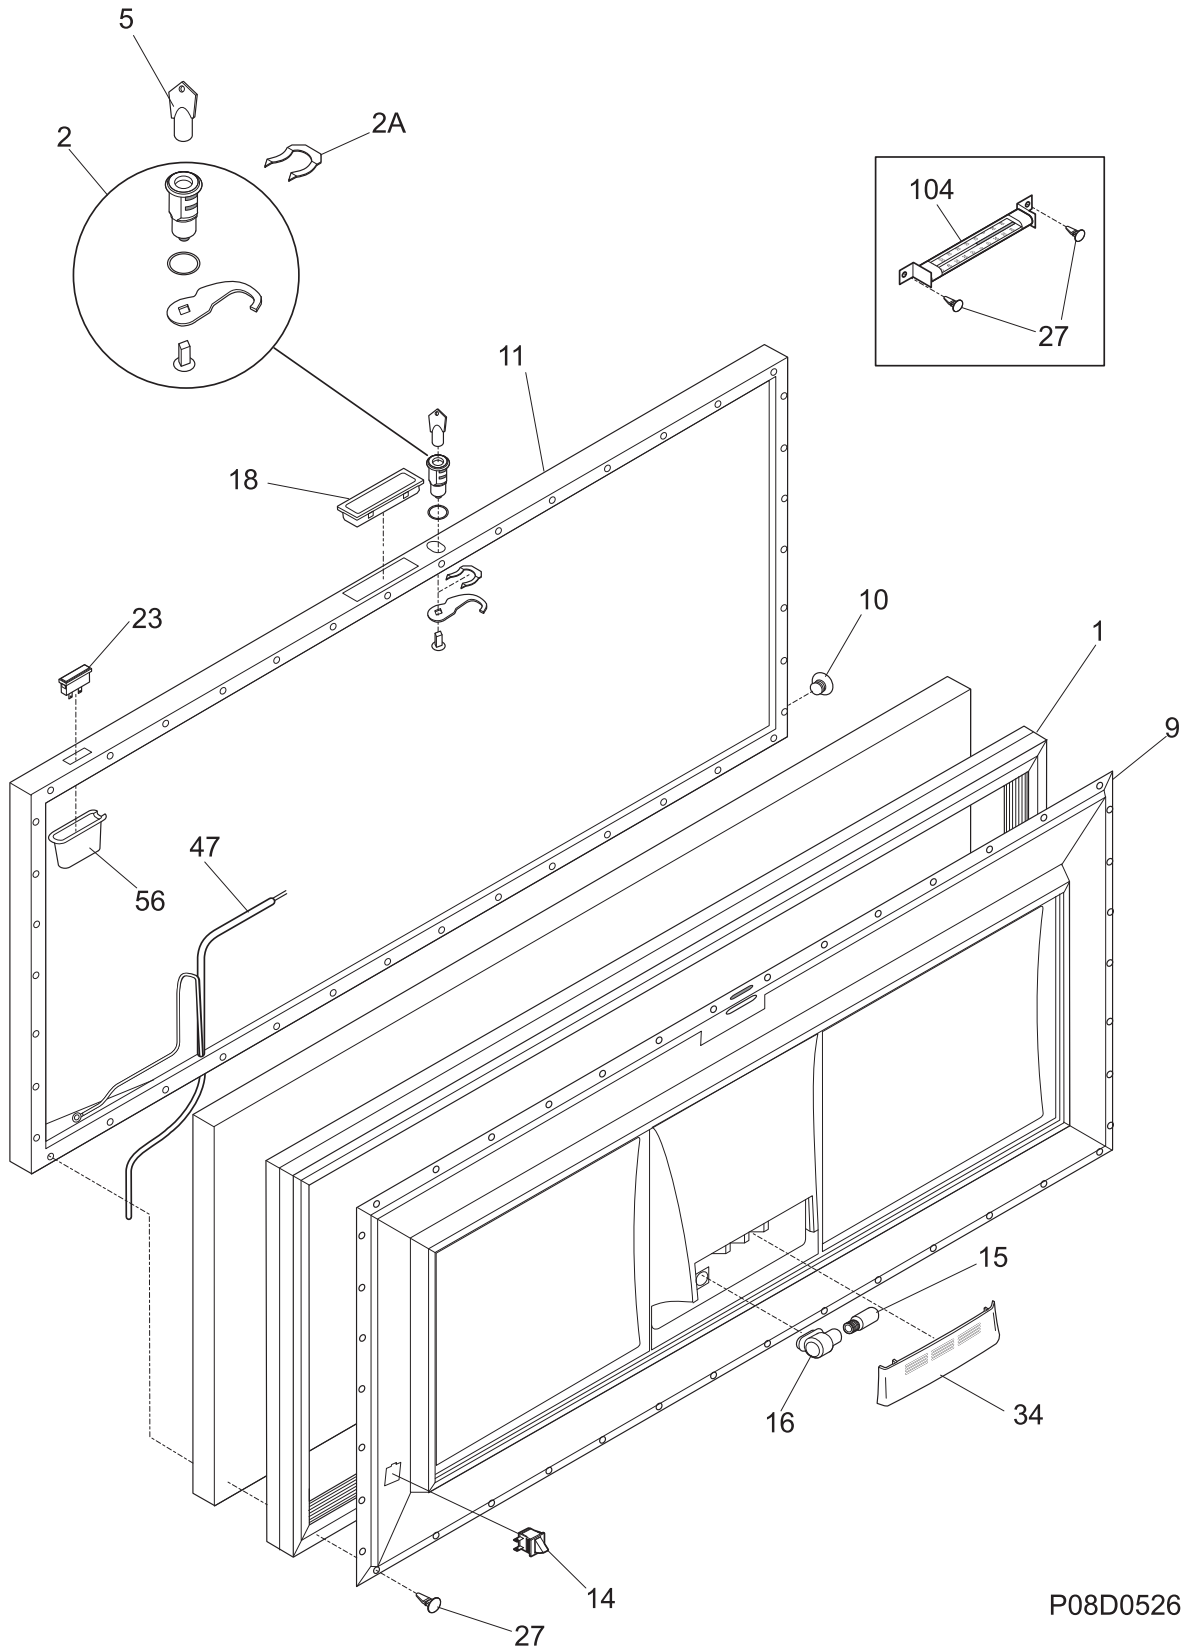

## Factory Parts Catalog

Product No.	KCS200GW4
Series	134A
Color	white
Volts	115V
Owner's Guide	297147500
Market	Commercial

### **FREEZER CHEST**

Model No.  
**KCS200GW**

Publication No.  
**5995637948**  
13/09/30  
(EN/SERVICE/JW)  
365

DOOR

P08D0526

---

**DOOR**

---

POS. NO	PART NO.	DESCRIPTION
1	216481411	Gasket, lid seal, white
2	297090100	Lock Assy
2A	297090900	Clip, spring
5	297147700	Key, lock
9	216059709	Panel-inner lid, white
10	216923001	Plug button, 1/4", white
11	216130130	Lid, white
14	216822900	Switch, light/lamp, ramp
15	297070300	Light Bulb, 25W, 130V
16	297139501	Socket, light/lamp, 25 W
18	297034202	Handle, recessed, chrome, w/gasket
*	216858001	Screw, 8-18x.50 AB, #10
23	297181900	Light, signal, amber
27	5303212828	Clip, panel mtg
27*	5304406520	Clip, panel mtg kit, (40)
34	216087900	Shield-light
47	216819900	Wiring Harness, lid/defrost, with light
56	297015600	Cap, sig light seal
104	297070101	Thermometer
*	216855400	Cover, hinge, w/tape, , (2)
*	5303917276	Insulation-door, fiberglass, (bulk)