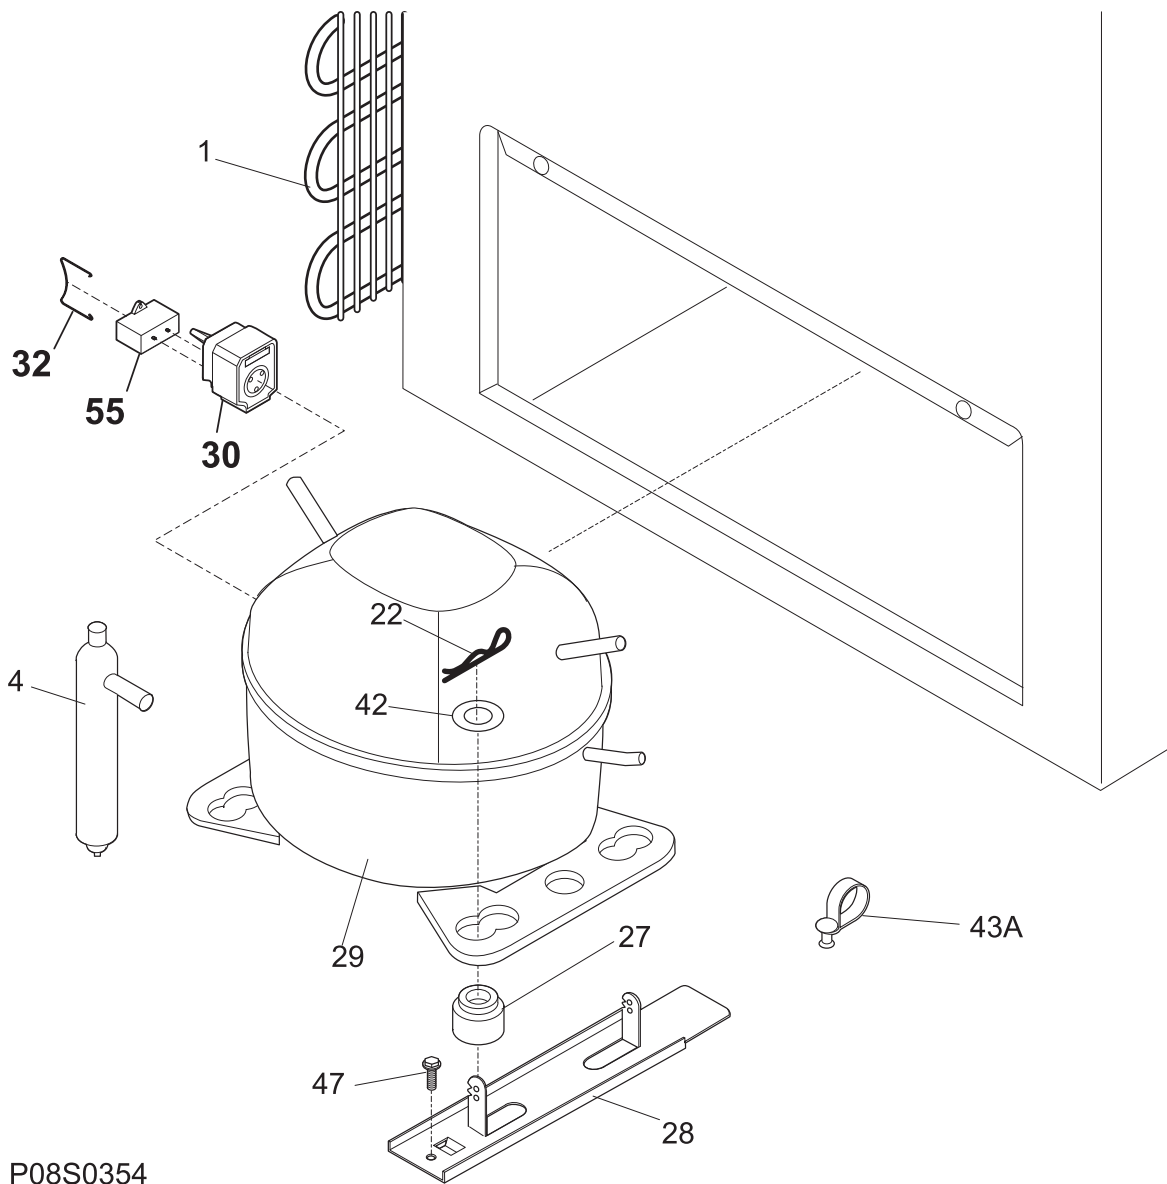

SYSTEM

P08S0354

SYSTEM

POS. NO	PART NO.	DESCRIPTION
1 #	5303280307	Condenser
4	216987501	Filter-dryer
5 #	216987301	Harness-main
22	216056401	Clip-compressor mtg
27	5308002681	Grommet, compressor
28	5304464023	Support, compressor
29 #	5304475102	Compressor Kit, w/electricals
30	216954228	Controller
32	216954300	Clip, controller
42	216232701	Washer, flat
43A	5303212614	Clip, harness mount
47	216629601	Screw, hex washer head, 10-16 x 0.500, tapping
55 #	297286803	Capacitor-run
86	216036601	Screw, RWHD, 8-32A x 0.500, GX-CA
*	297102800	Spacer-tube