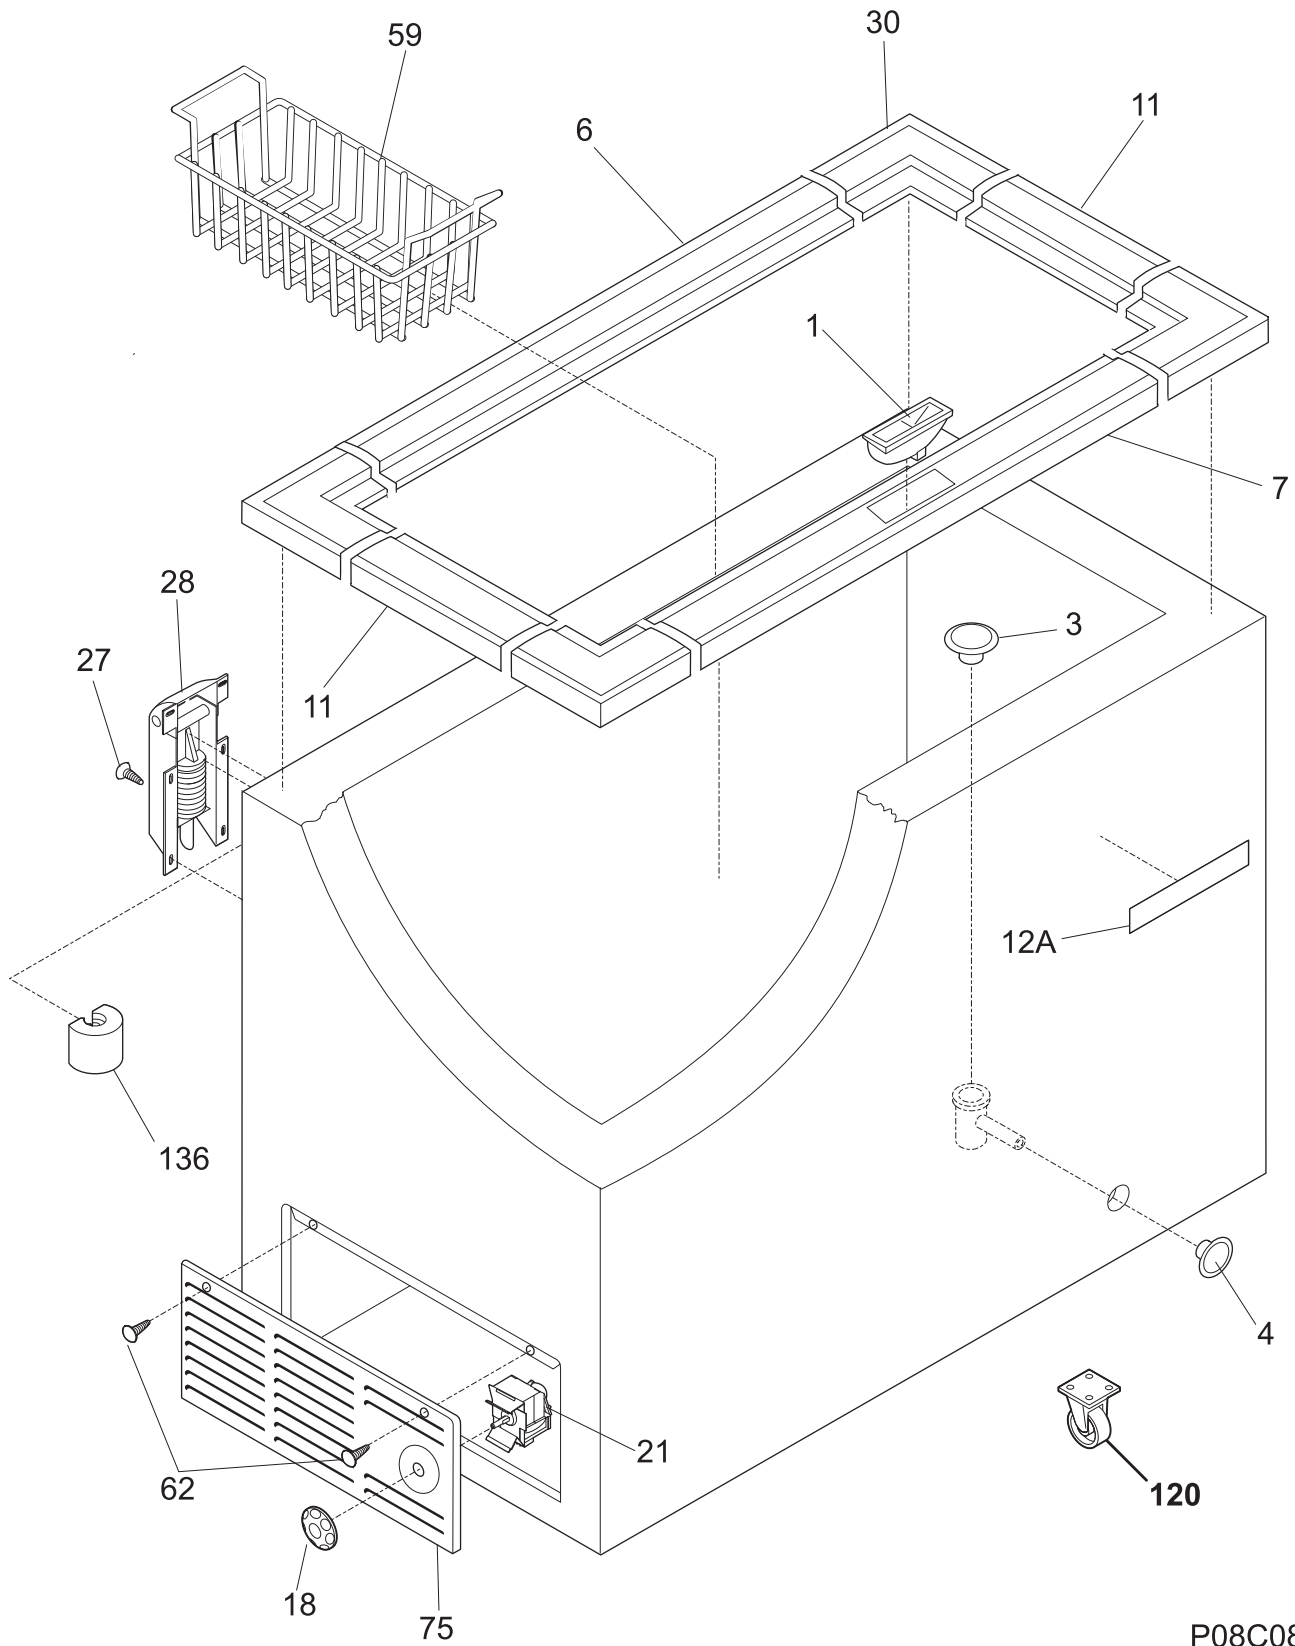

## Factory Parts Catalog

Product No.	KCS200GW4
Series	134A
Color	white
Volts	115V
Owner's Guide	297147500
Market	Commercial

### **FREEZER CHEST**

Model No.  
**KCS200GW**

Publication No.  
**5995637948**  
13/09/30  
(EN/SERVICE/JW)  
365

DOOR

P08D0526

---

**DOOR**

---

POS. NO	PART NO.	DESCRIPTION
1	216481411	Gasket, lid seal, white
2	297090100	Lock Assy
2A	297090900	Clip, spring
5	297147700	Key, lock
9	216059709	Panel-inner lid, white
10	216923001	Plug button, 1/4", white
11	216130130	Lid, white
14	216822900	Switch, light/lamp, ramp
15	297070300	Light Bulb, 25W, 130V
16	297139501	Socket, light/lamp, 25 W
18	297034202	Handle, recessed, chrome, w/gasket
*	216858001	Screw, 8-18x.50 AB, #10
23	297181900	Light, signal, amber
27	5303212828	Clip, panel mtg
27*	5304406520	Clip, panel mtg kit, (40)
34	216087900	Shield-light
47	216819900	Wiring Harness, lid/defrost, with light
56	297015600	Cap, sig light seal
104	297070101	Thermometer
*	216855400	Cover, hinge, w/tape, , (2)
*	5303917276	Insulation-door, fiberglass, (bulk)

**CABINET**

P08C0875

**CABINET**

POS. NO	PART NO.	DESCRIPTION
1	216954500	Catch-lock
3	216502600	Plug, drain, interior
4	297013600	Plug, drain, exterior
6	216955513	Breaker, hinge side
7	297129400	Breaker, lock side, w/lock catch
11	216955500	Breaker, chest end, (2)
12A	297146601	Nameplate, Commercial
18	216707201	Knob, temp control
21 #	216759000	Control-temperature
23	297181900	Light, signal, amber
27	216629601	Screw, hex washer head, 10-16 x 0.500, tapping
28	297322000	Hinge Assy
30	216110700	Breaker, corners
59	297118601	Basket
62	5304460602	Screw, cr truss head, 8-18AB x 0.750
75	216034301	Panel, access, white
120	216621000	Caster
136	216726600	Guard-splash
*	5303305324	Paint, touch-up, white
*	297151500	Caster Pack, 4 casters, wrench, 16 screws