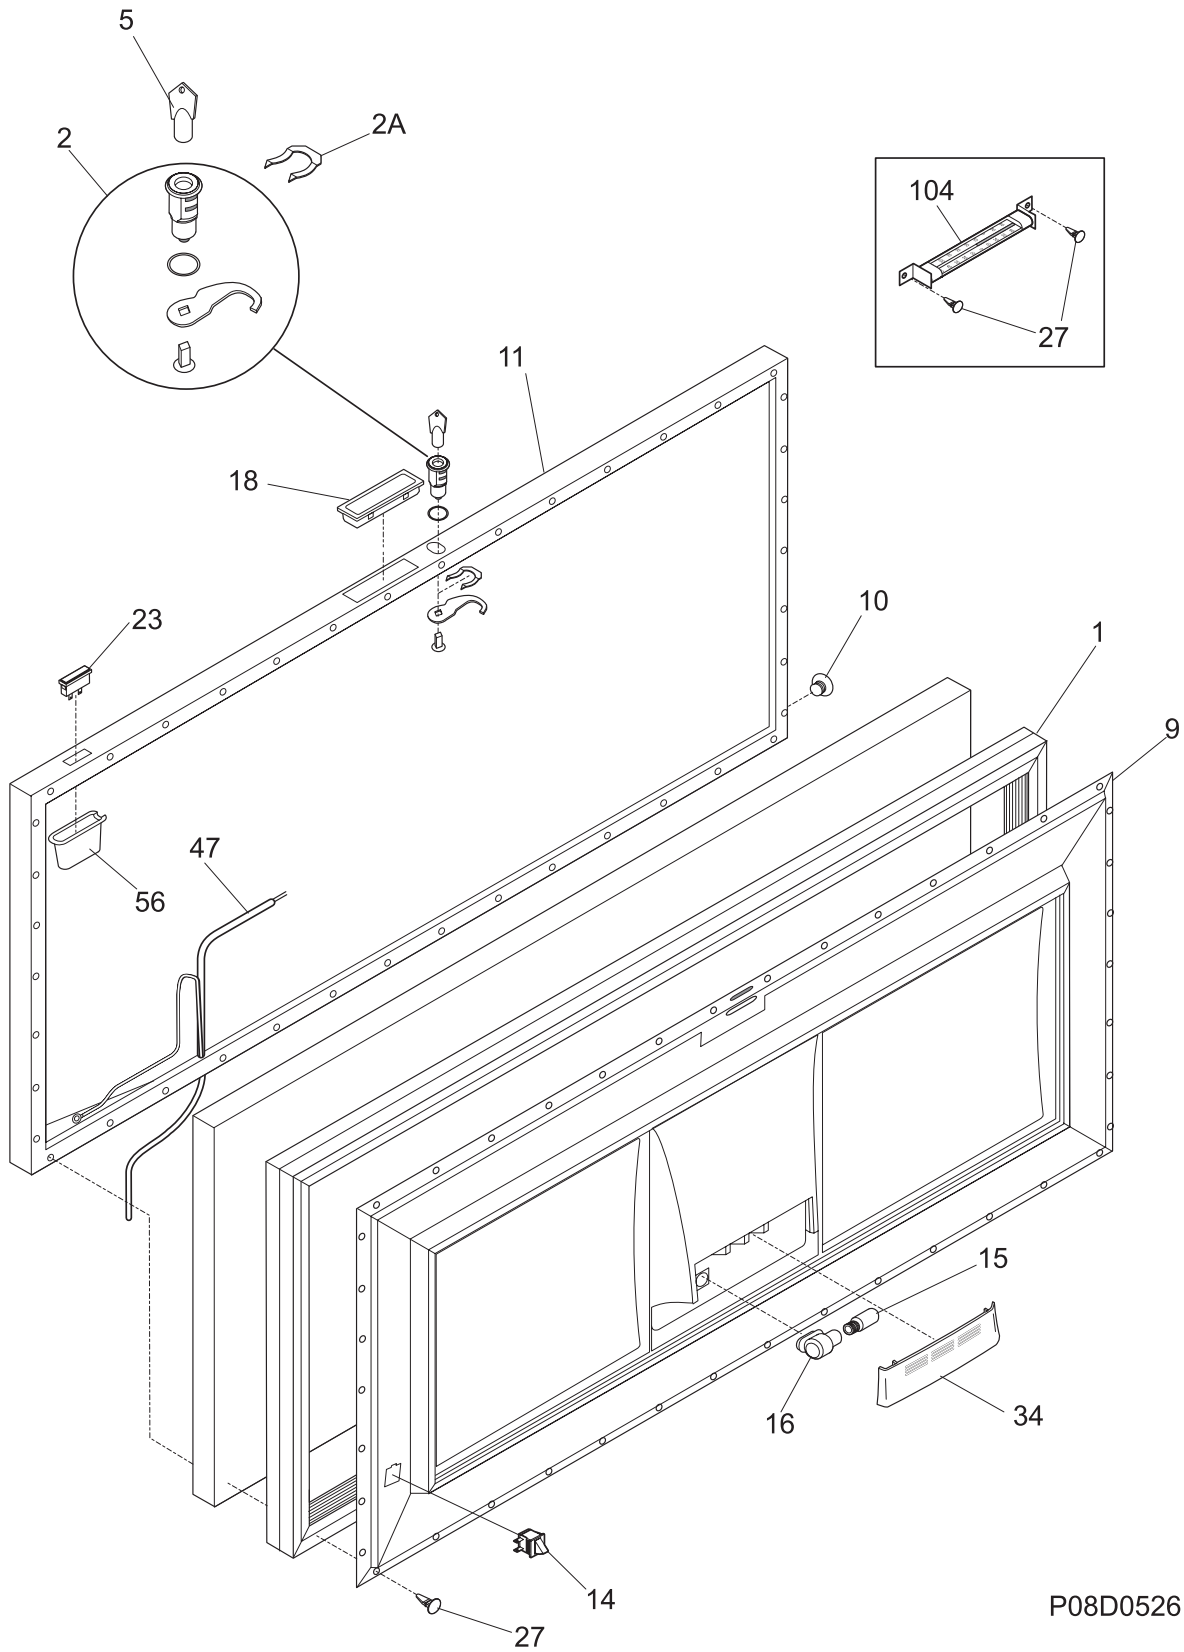

Kelvinator 

Factory Parts Catalog

Product No.	KCS200GW3
Series	134A
Color	white
Volts	115V
Owner's Guide	297147500
Market	Commercial

 **Electrolux**

Electrolux Major Appliances
North & Latin America
P.O. BOX 212378
AUGUSTA, GA 30917

Publication No.
5995552014
09/09/11
(EN/SERVICE/MLR)
365

FREEZER CHEST

Model No.
KCS200GW

Copyright © 2009 Electrolux Home Products, Inc.
All rights reserved.

DOOR

P08D0526

DOOR

POS. NO	PART NO.	DESCRIPTION
1	216481401	Gasket, lid seal, white
2	297090100	Lock Assy
2A	297090900	Clip, spring
5	297147700	Key, lock
9	216059708	Panel-inner lid
10	216923001	Plug button, 1/4", white
11	216130130	Lid, white
*	216858001	Screw, 8-18x.50 AB, #10
14	216822900	Switch, light/lamp, ramp
15	297070300	Light Bulb, 25W, 130V
16	216817600	Socket, light/lamp, 25 W
18	297034202	Handle, recessed, chrome, w/gasket
23	297181900	Light, signal, amber
27	5303212828	Clip, panel mtg
27*	5304406520	Clip, panel mtg kit, (40)
34	216087900	Shield-light
47	216819900	Wiring Harness, lid/defrost, with light
56	297015600	Cap, sig light seal
104	297074200	Thermometer
*	216855400	Cover, hinge, w/tape, , (2)
*	5303917276	Insulation-door, fiberglass, (bulk)

CABINET

POS. NO	PART NO.	DESCRIPTION
1	216954500	Catch-lock
3	216502600	Plug, drain, interior
4	297013600	Plug, drain, exterior
6	216955513	Breaker, hinge side
7	297129400	Breaker, lock side, w/lock catch
11	216955500	Breaker, chest end, (2)
12A	297146600	Nameplate, Commercial
18	216707201	Knob, temp control
21 #	216759000	Control-temperature
27	216629601	Screw, hex washer head, 10-16 x 0.500, tapping
28	216035300	Hinge
30	216110700	Breaker, corners
59	297118600	Basket
62	5304460602	Screw, cr truss head, 8-18AB x 0.750
75	216034301	Panel, access, white
120	216621000	Caster
136	216726600	Guard-splash
*	297151500	CASTER PACK, 4 casters, wrench, 16 screws
*	5303305324	Paint, touch-up, white