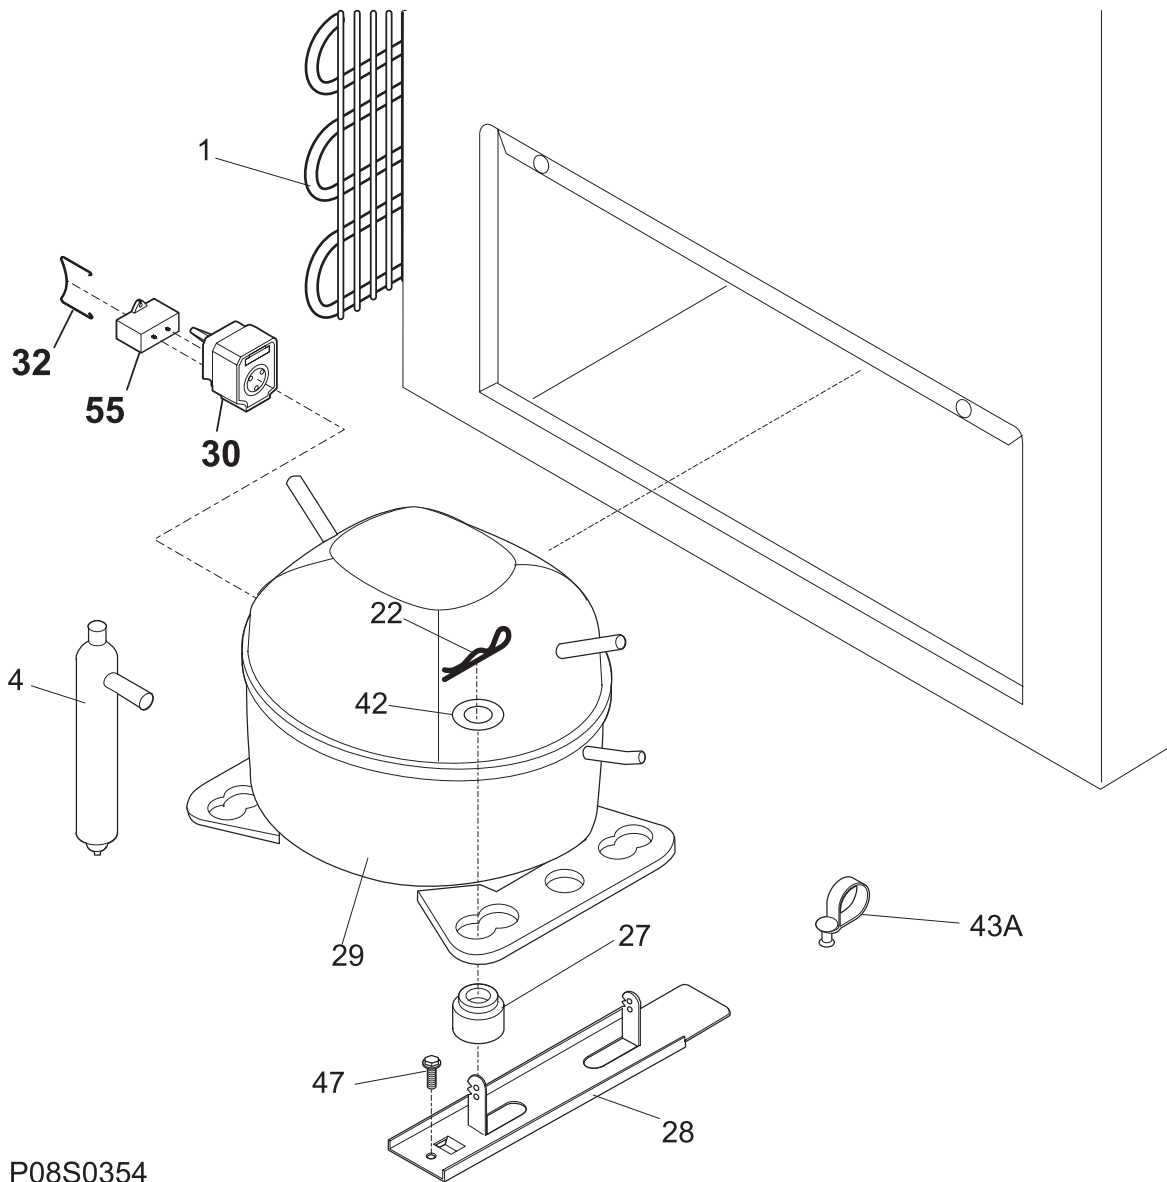

SYSTEM

P08S0354

SYSTEM

POS. NO	PART NO.	DESCRIPTION
1 #	5303280307	Condenser
4	216987500	Drier-filter
5 #	216987301	Harness-main
22	216056401	Clip-compressor mtg
27	5308002681	Grommet, compressor
28	5304464023	Support, compressor
29 #	297223402	Compressor, w/o electricals
30	216954228	Controller
32	216954300	Clip, controller
42	216232701	Washer, flat
43A	5303212614	Clip, harness mount
47	216629601	Screw, hex washer head, 10-16 x 0.500, tapping
55	218909913	Capacitor, run, 220 VAC, 15 microfarad
86	216036601	Screw, RWHD, 8-32A x 0.500, GX-CA
*	297102800	Spacer-tube