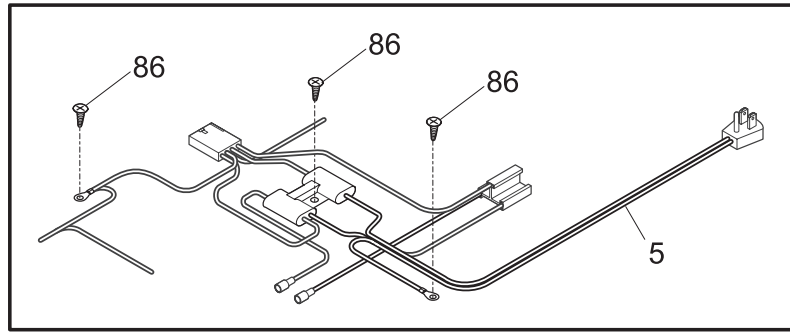

Publication No.
5995552014
09/09/11
(EN/SERVICE/MLR)
365

FREEZER CHEST

Model No.
KCS200GW

Copyright © 2009 Electrolux Home Products, Inc.
All rights reserved.

DOOR

P08D0526

DOOR

POS. NO	PART NO.	DESCRIPTION
1	216481401	Gasket, lid seal, white
2	297090100	Lock Assy
2A	297090900	Clip, spring
5	297147700	Key, lock
9	216059708	Panel-inner lid
10	216923001	Plug button, 1/4", white
11	216130130	Lid, white
*	216858001	Screw, 8-18x.50 AB, #10
14	216822900	Switch, light/lamp, ramp
15	297070300	Light Bulb, 25W, 130V
16	216817600	Socket, light/lamp, 25 W
18	297034202	Handle, recessed, chrome, w/gasket
23	297181900	Light, signal, amber
27	5303212828	Clip, panel mtg
27*	5304406520	Clip, panel mtg kit, (40)
34	216087900	Shield-light
47	216819900	Wiring Harness, lid/defrost, with light
56	297015600	Cap, sig light seal
104	297074200	Thermometer
*	216855400	Cover, hinge, w/tape, , (2)
*	5303917276	Insulation-door, fiberglass, (bulk)

SYSTEM

P08S0354

SYSTEM

POS. NO	PART NO.	DESCRIPTION
1 #	5303280307	Condenser
4	216987500	Drier-filter
5 #	216987301	Harness-main
22	216056401	Clip-compressor mtg
27	5308002681	Grommet, compressor
28	5304464023	Support, compressor
29 #	297223402	Compressor, w/o electricals
30	216954228	Controller
32	216954300	Clip, controller
42	216232701	Washer, flat
43A	5303212614	Clip, harness mount
47	216629601	Screw, hex washer head, 10-16 x 0.500, tapping
55	218909913	Capacitor, run, 220 VAC, 15 microfarad
86	216036601	Screw, RWHD, 8-32A x 0.500, GX-CA
*	297102800	Spacer-tube