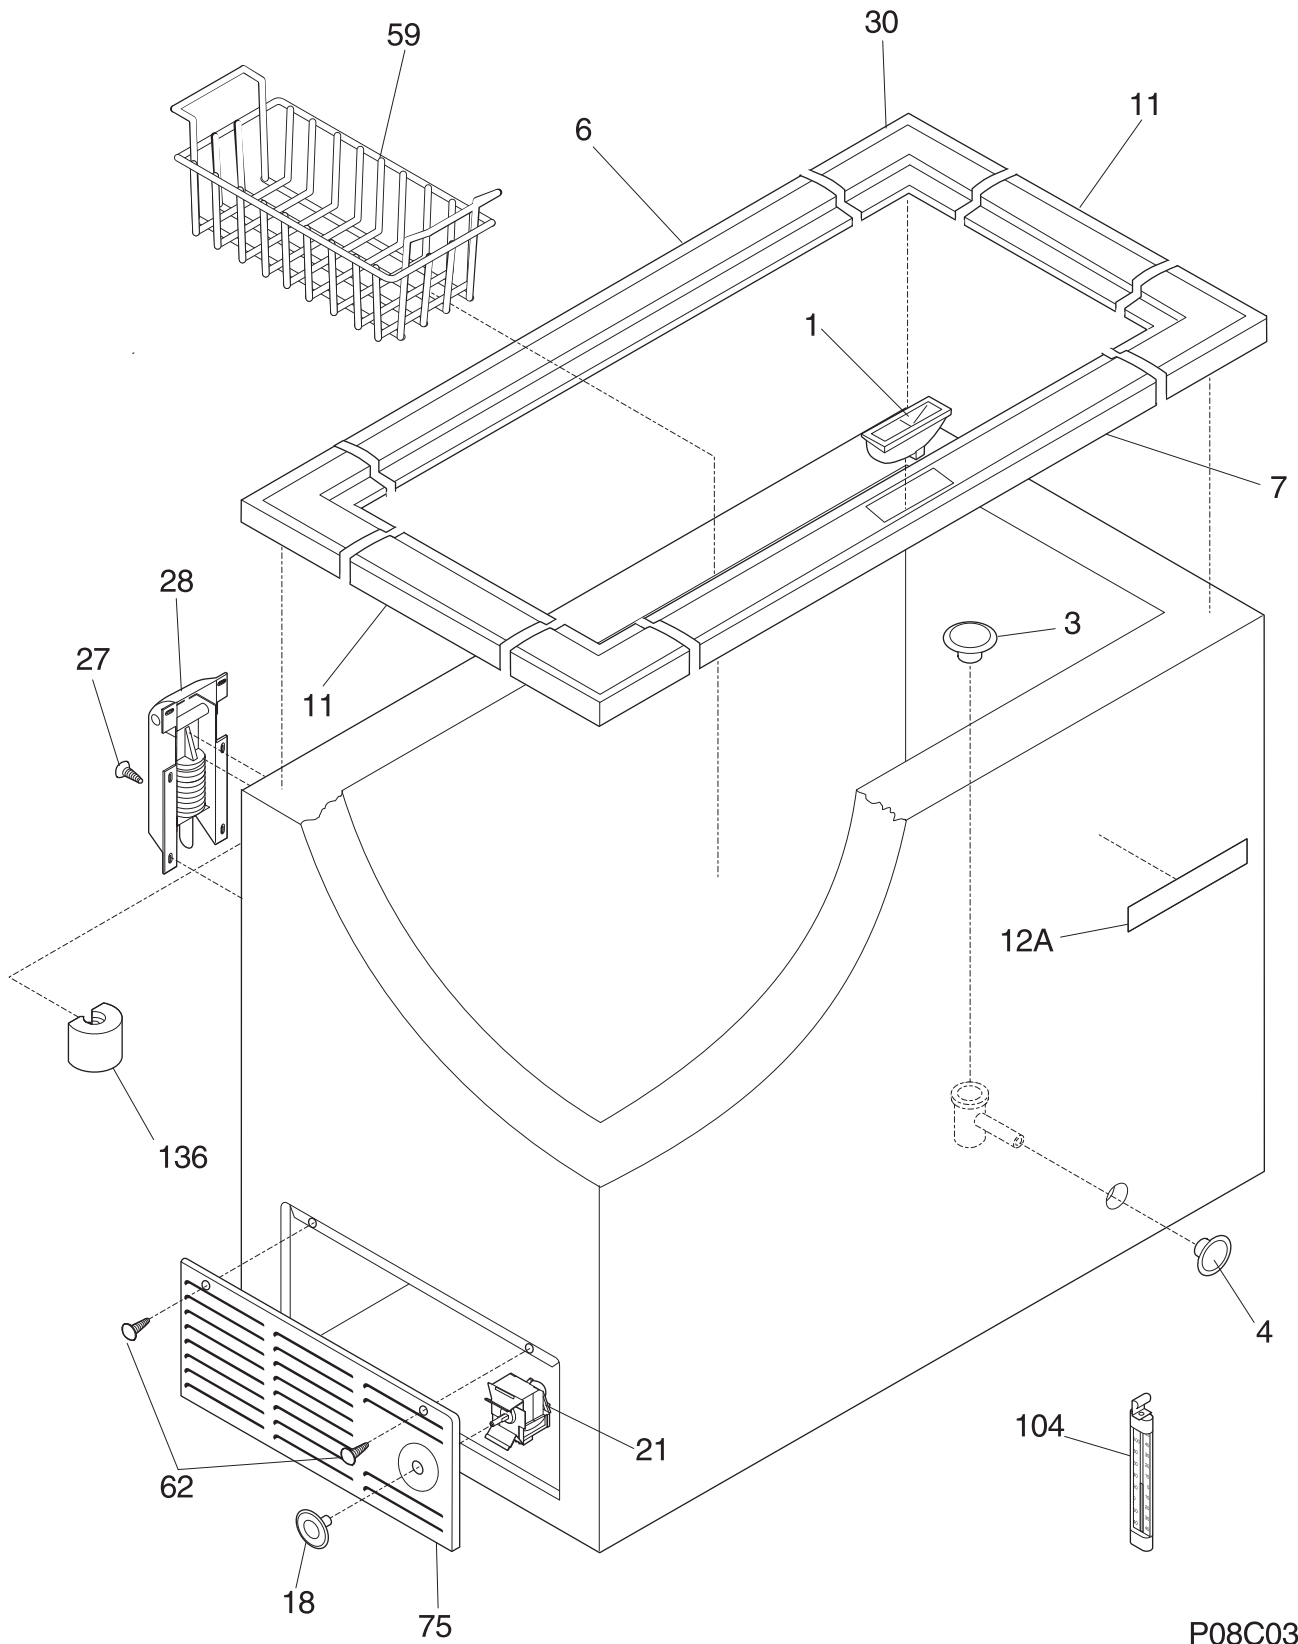

## Factory Parts Catalog

Product No.	KCS070GW2
Series	Commercial
Color	white
Volts	115V
Owner's Guide	297147500
Market	North America

### **FREEZER CHEST**

Model No.  
**KCS070GW**

Publication No.  
**5995638326**  
13/10/09  
(EN/SERVICE/VJW)  
365

DOOR

P08D0527

---

**DOOR**

---

POS. NO	PART NO.	DESCRIPTION
1	216480911	Gasket, door seal, white
2	297090200	Lock Assy
2A	297090900	Clip, spring
5	297147700	Key, lock
9	216067300	Panel-inner door/lid, white
10	216923001	Plug button, 1/4", white
11	216113125	Panel-lid
*	216858001	Screw, 8-18x.50 AB, #10
18	297034202	Handle, recessed, chrome, w/gasket
23	297181900	Light, signal, amber
27	5303212828	Clip, panel mtg
27*	5304406520	Clip, panel mtg kit, (40)
47	216823700	Harness-lid/defrost
56	297015600	Cap, sig light seal
104	297070101	Thermometer
*	5303917276	Insulation-door, fiberglass, (bulk)

**CABINET**

P08C0358

**CABINET**

POS. NO	PART NO.	DESCRIPTION
1	297014100	Catch-lock, white
3	216502600	Plug, drain, interior
4	297013600	Plug, drain, exterior
6	216855702	Breaker, side
7	216855703	Breaker-lock side, white
11	216855706	Breaker-ends, white
12A	297146601	Nameplate, Commercial
18	216707201	Knob, temp control
21 #	216759300	Control-temperature
23	297181900	Light, signal, amber
27	216337701	Screw, HWH, 10-24 x 0.500, Swage
28	297313200	Hinge Assy
30	216105500	Breaker-corners, white
59	297118501	Basket
75	216782000	Panel-access, white
104	297070101	Thermometer
136	216706700	Guard-splash
*	5303305324	Paint, touch-up, white
*	216621000	Caster
*	297151500	Caster Pack, 4 casters, wrench, 16 screws
*	216858001	Screw, 8-18x.50 AB, #10
*	297095300	Plug, white