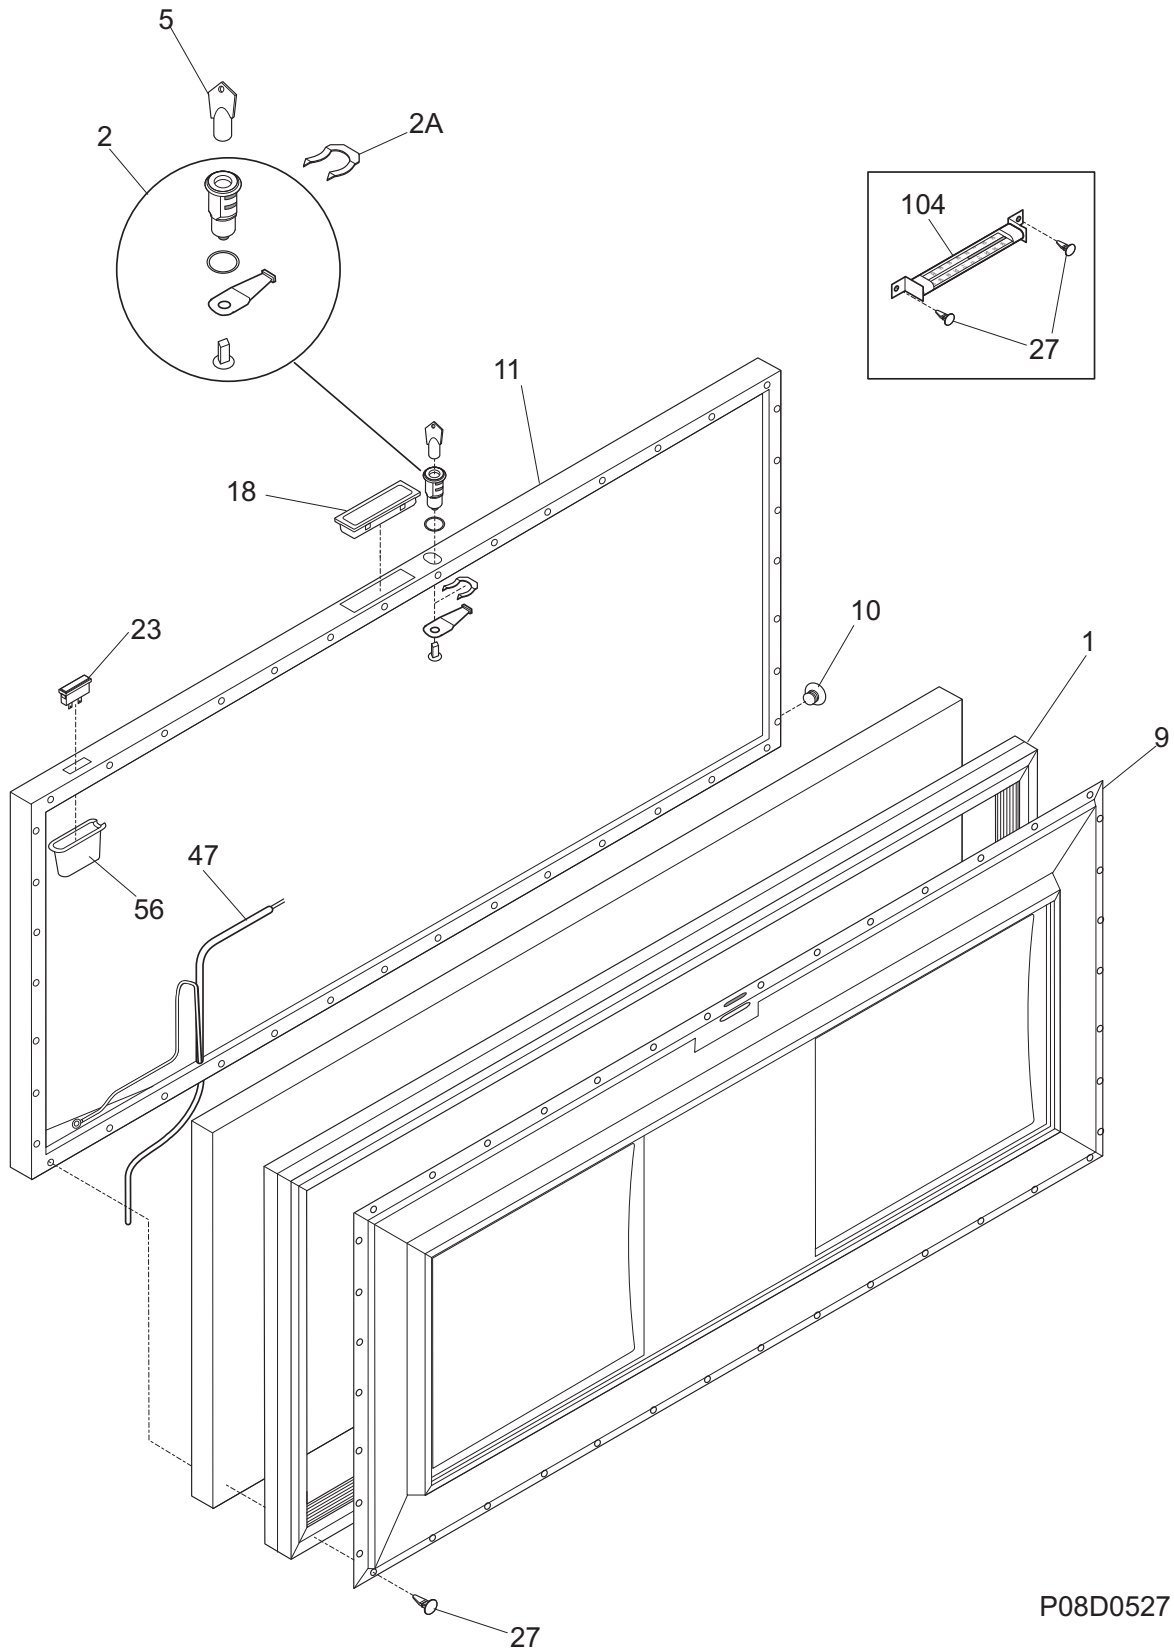

## Factory Parts Catalog

Product No.	KCS070GW2
Series	Commercial
Color	white
Volts	115V
Owner's Guide	297147500
Market	North America

### **FREEZER CHEST**

Model No.  
**KCS070GW**

Publication No.  
**5995638326**  
13/10/09  
(EN/SERVICE/VJW)  
365

DOOR

P08D0527

---

**DOOR**

---

POS. NO	PART NO.	DESCRIPTION
1	216480911	Gasket, door seal, white
2	297090200	Lock Assy
2A	297090900	Clip, spring
5	297147700	Key, lock
9	216067300	Panel-inner door/lid, white
10	216923001	Plug button, 1/4", white
11	216113125	Panel-lid
*	216858001	Screw, 8-18x.50 AB, #10
18	297034202	Handle, recessed, chrome, w/gasket
23	297181900	Light, signal, amber
27	5303212828	Clip, panel mtg
27*	5304406520	Clip, panel mtg kit, (40)
47	216823700	Harness-lid/defrost
56	297015600	Cap, sig light seal
104	297070101	Thermometer
*	5303917276	Insulation-door, fiberglass, (bulk)