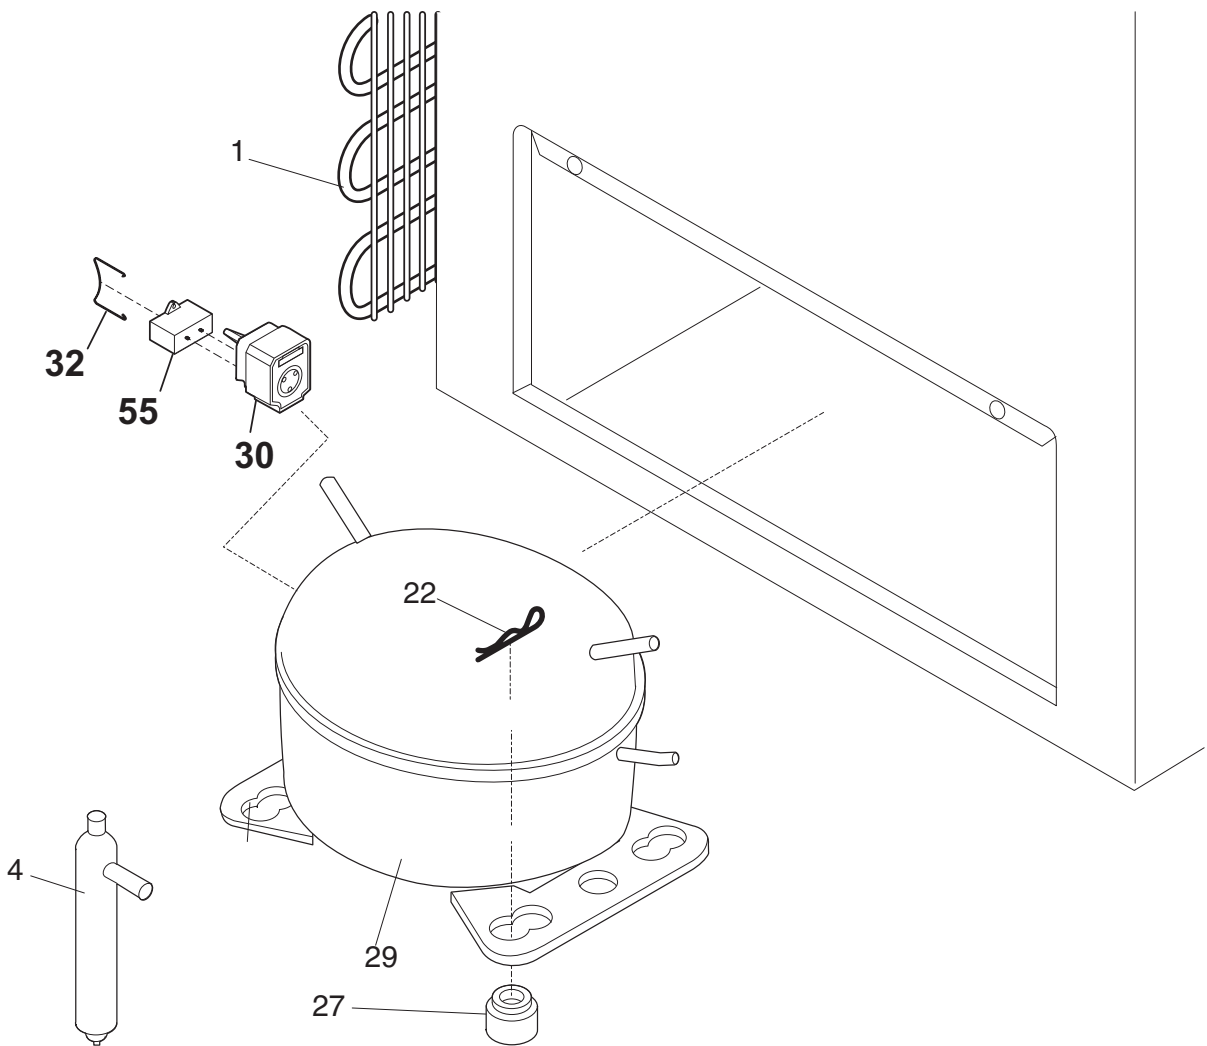

POS. NO	PART NO.	DESCRIPTION
1	216480911	Gasket, door seal, white
2	297090200	Lock Assy
2A	297090900	Clip, spring
5	297147700	Key, lock
9	216067300	Panel-inner door/lid, white
10	216923001	Plug button, 1/4", white
11	216113125	Panel-lid
*	216858001	Screw, 8-18x.50 AB, #10
18	297034202	Handle, recessed, chrome, w/gasket
23	297181900	Light, signal, amber
27	5303212828	Clip, panel mtg
27*	5304406520	Clip, panel mtg kit, (40)
47	216823700	Harness-lid/defrost
56	297015600	Cap, sig light seal
104	297070101	Thermometer
*	5303917276	Insulation-door, fiberglass, (bulk)

**CABINET**

P08C0358

**CABINET**

POS. NO	PART NO.	DESCRIPTION
1	297014100	Catch-lock, white
3	216502600	Plug, drain, interior
4	297013600	Plug, drain, exterior
6	216855702	Breaker, side
7	216855703	Breaker-lock side, white
11	216855706	Breaker-ends, white
12A	297146601	Nameplate, Commercial
18	216707201	Knob, temp control
21 #	216759300	Control-temperature
23	297181900	Light, signal, amber
27	216337701	Screw, HWH, 10-24 x 0.500, Swage
28	297313200	Hinge Assy
30	216105500	Breaker-corners, white
59	297118501	Basket
75	216782000	Panel-access, white
104	297070101	Thermometer
136	216706700	Guard-splash
*	5303305324	Paint, touch-up, white
*	216621000	Caster
*	297151500	Caster Pack, 4 casters, wrench, 16 screws
*	216858001	Screw, 8-18x.50 AB, #10
*	297095300	Plug, white

**SYSTEM**

P08S0355

**SYSTEM**

---

POS. NO	PART NO.	DESCRIPTION
1 #	5300120781	Condenser
4	216987501	Filter-dryer
5 #	297346510	Harness, main
22	<a href="#">216056401</a>	Clip-compressor mtg
27	297293302	Grommet, compressor
29 #	297270401	Compressor, w/o electricals
30	<a href="#">216954222</a>	Controller
32	216649200	Clip, controller
55	<a href="#">297286802</a>	Capacitor-run, 250 VA, 12 MF
85	216818300	Wire-ground
86	216707801	Screw, PH, 8-32 x 1/2, wiring harness