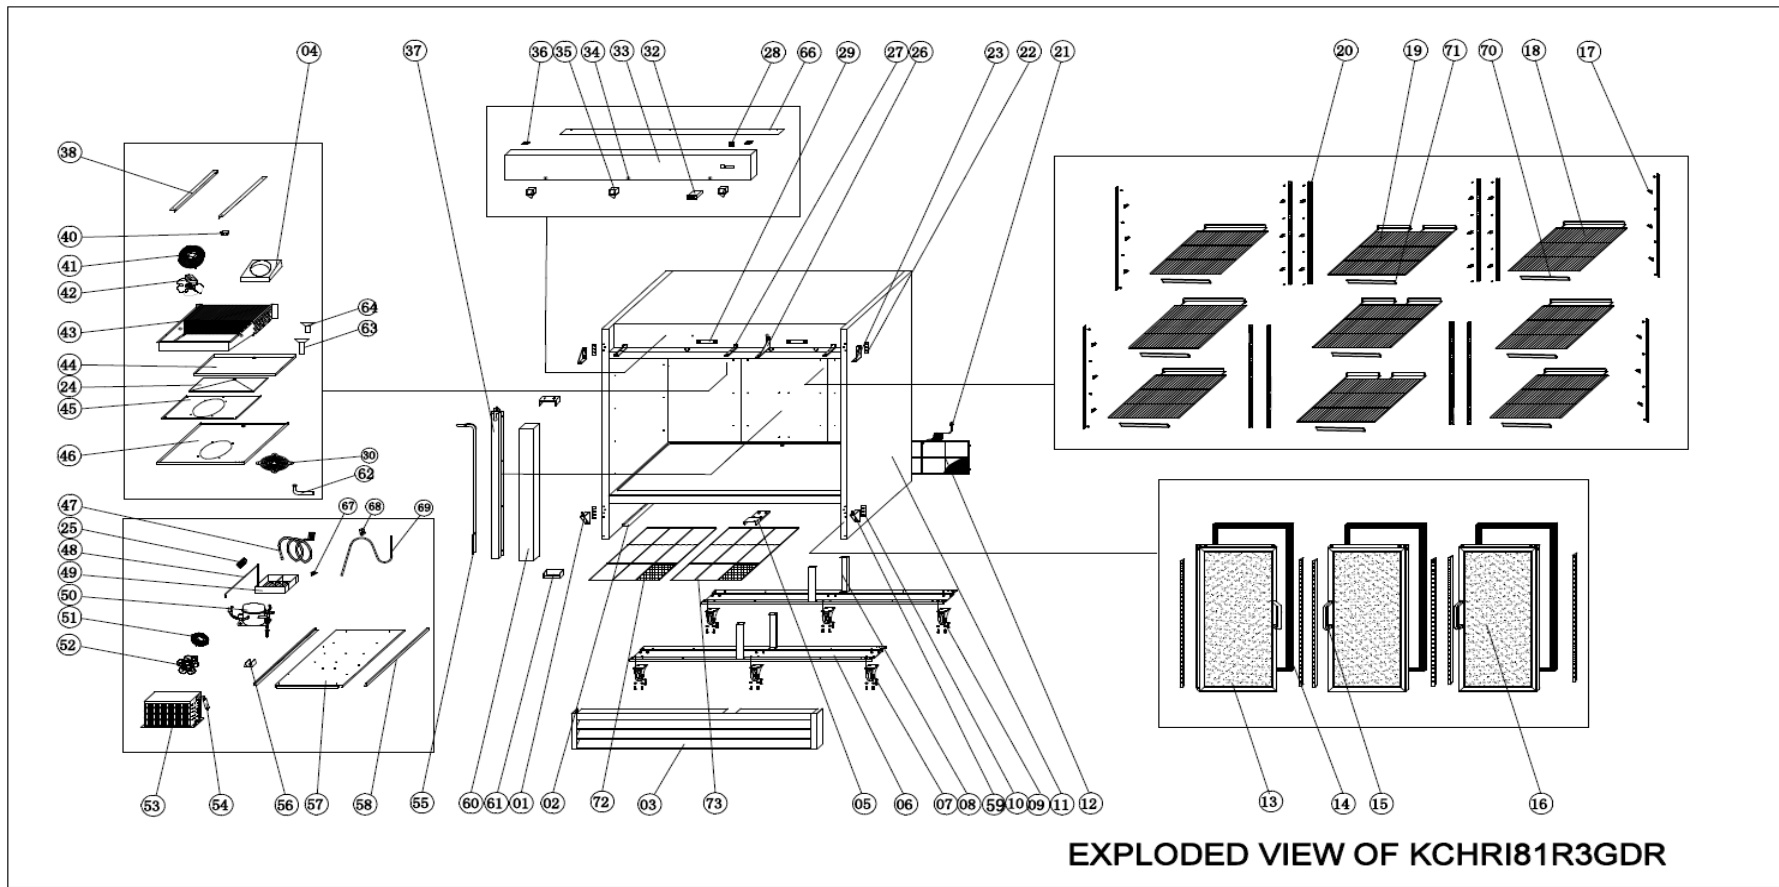

43a	Evaporator Temperature Sensor Probe	ALL	1PC	0USC65	KCHRI81R3GDR	738315
44	Evaporator Water Pan	ALL	1PC	0USJ74	KCHRI81R3GDR	738315
45	Circle Fan Support	ALL	1PC	0USK21	KCHRI81R3GDR	738315
46	Circle Fan Cover	ALL	1PC	0USDIQ	KCHRI81R3GDR	738315
47	Helix Suction Pipe+Capillary B	ALL	1PC	0USO19	KCHRI81R3GDR	738315
48	Evaporate Pipe	ALL	1PC	0USO20	KCHRI81R3GDR	738315
49	Water Box	ALL	1PC	0USI29	KCHRI81R3GDR	738315
50	Compressor	ALL	1PC	0USF22	KCHRI81R3GDR	738315
50a	COMPRESSOR ELECTRICAL COMPONENT SET	ALL	1PC	0USDEZ	KCHRI81R3GDR	738315
51	Basket Guard Grills	ALL	1PC	0USDCI	KCHRI81R3GDR	738315
52	CONDENSER FAN	ALL	1PC	0USDGW	KCHRI81R3GDR	738315
52a	CONDENSER FAN BLADE	ALL	1PC	0USI52	KCHRI81R3GDR	738315
53	Condenser	ALL	1PC	0USF33	KCHRI81R3GDR	738315
54	Filter Drier	ALL	1PC	0USG66	KCHRI81R3GDR	738315
54a	CAPILLARY	ALL	1PC	0USL48	KCHRI81R3GDR	738315
55	Vertical Suction Pipe+Capillary A	ALL	1PC	0USI18	KCHRI81R3GDR	738315
56	Drier Support	ALL	1PC	0USI78	KCHRI81R3GDR	738315
57	Unit Board	ALL	1PC	0USJ73	KCHRI81R3GDR	738315
58	Guide Of Unit Board/Left	ALL	1PC	0USJ69	KCHRI81R3GDR	738315
58a	Guide Of Unit Board/Right	ALL	1PC	0USN84	KCHRI81R3GDR	738315
59	Door Hinge /Down Right	ALL	1PC	0USF79	KCHRI81R3GDR	738315
60	Middle Girder	ALL	2PCS	0USDYP	KCHRI81R3GDR	738315
61	Middle Girder Fixer	ALL	4PCS	0USH58	KCHRI81R3GDR	738315
62	WATER PIPE	ALL	1PC	0USI36	KCHRI81R3GDR	738315
63	DRAIN PIPE (B Ext)	ALL	1PC	096261	KCHRI81R3GDR	738315
64	Drain Pipe (A Int)	ALL	1PC	096263	KCHRI81R3GDR	738315
66	TOP COVER	ALL	1PC	0USO22	KCHRI81R3GDR	738315
67	DRAIN FIXER	ALL	1PC	0USN75	KCHRI81R3GDR	738315
68	DRAIN HOLDER	ALL	1PC	0USN86	KCHRI81R3GDR	738315
69	DRAIN PIPE	ALL	1PC	0USN87	KCHRI81R3GDR	738315
70	Label Support	ALL	8PCS	0USN81	KCHRI81R3GDR	738315
71	Label Support	ALL	4PCS	0USN82	KCHRI81R3GDR	738315
72	Bottom Seal Grill	ALL	1PC	0USDIO	KCHRI81R3GDR	738315
73	Bottom Seal Grill	ALL	1PC	0USDWH	KCHRI81R3GDR	738315

EXPLODED VIEW OF KCHRI81R3GDR