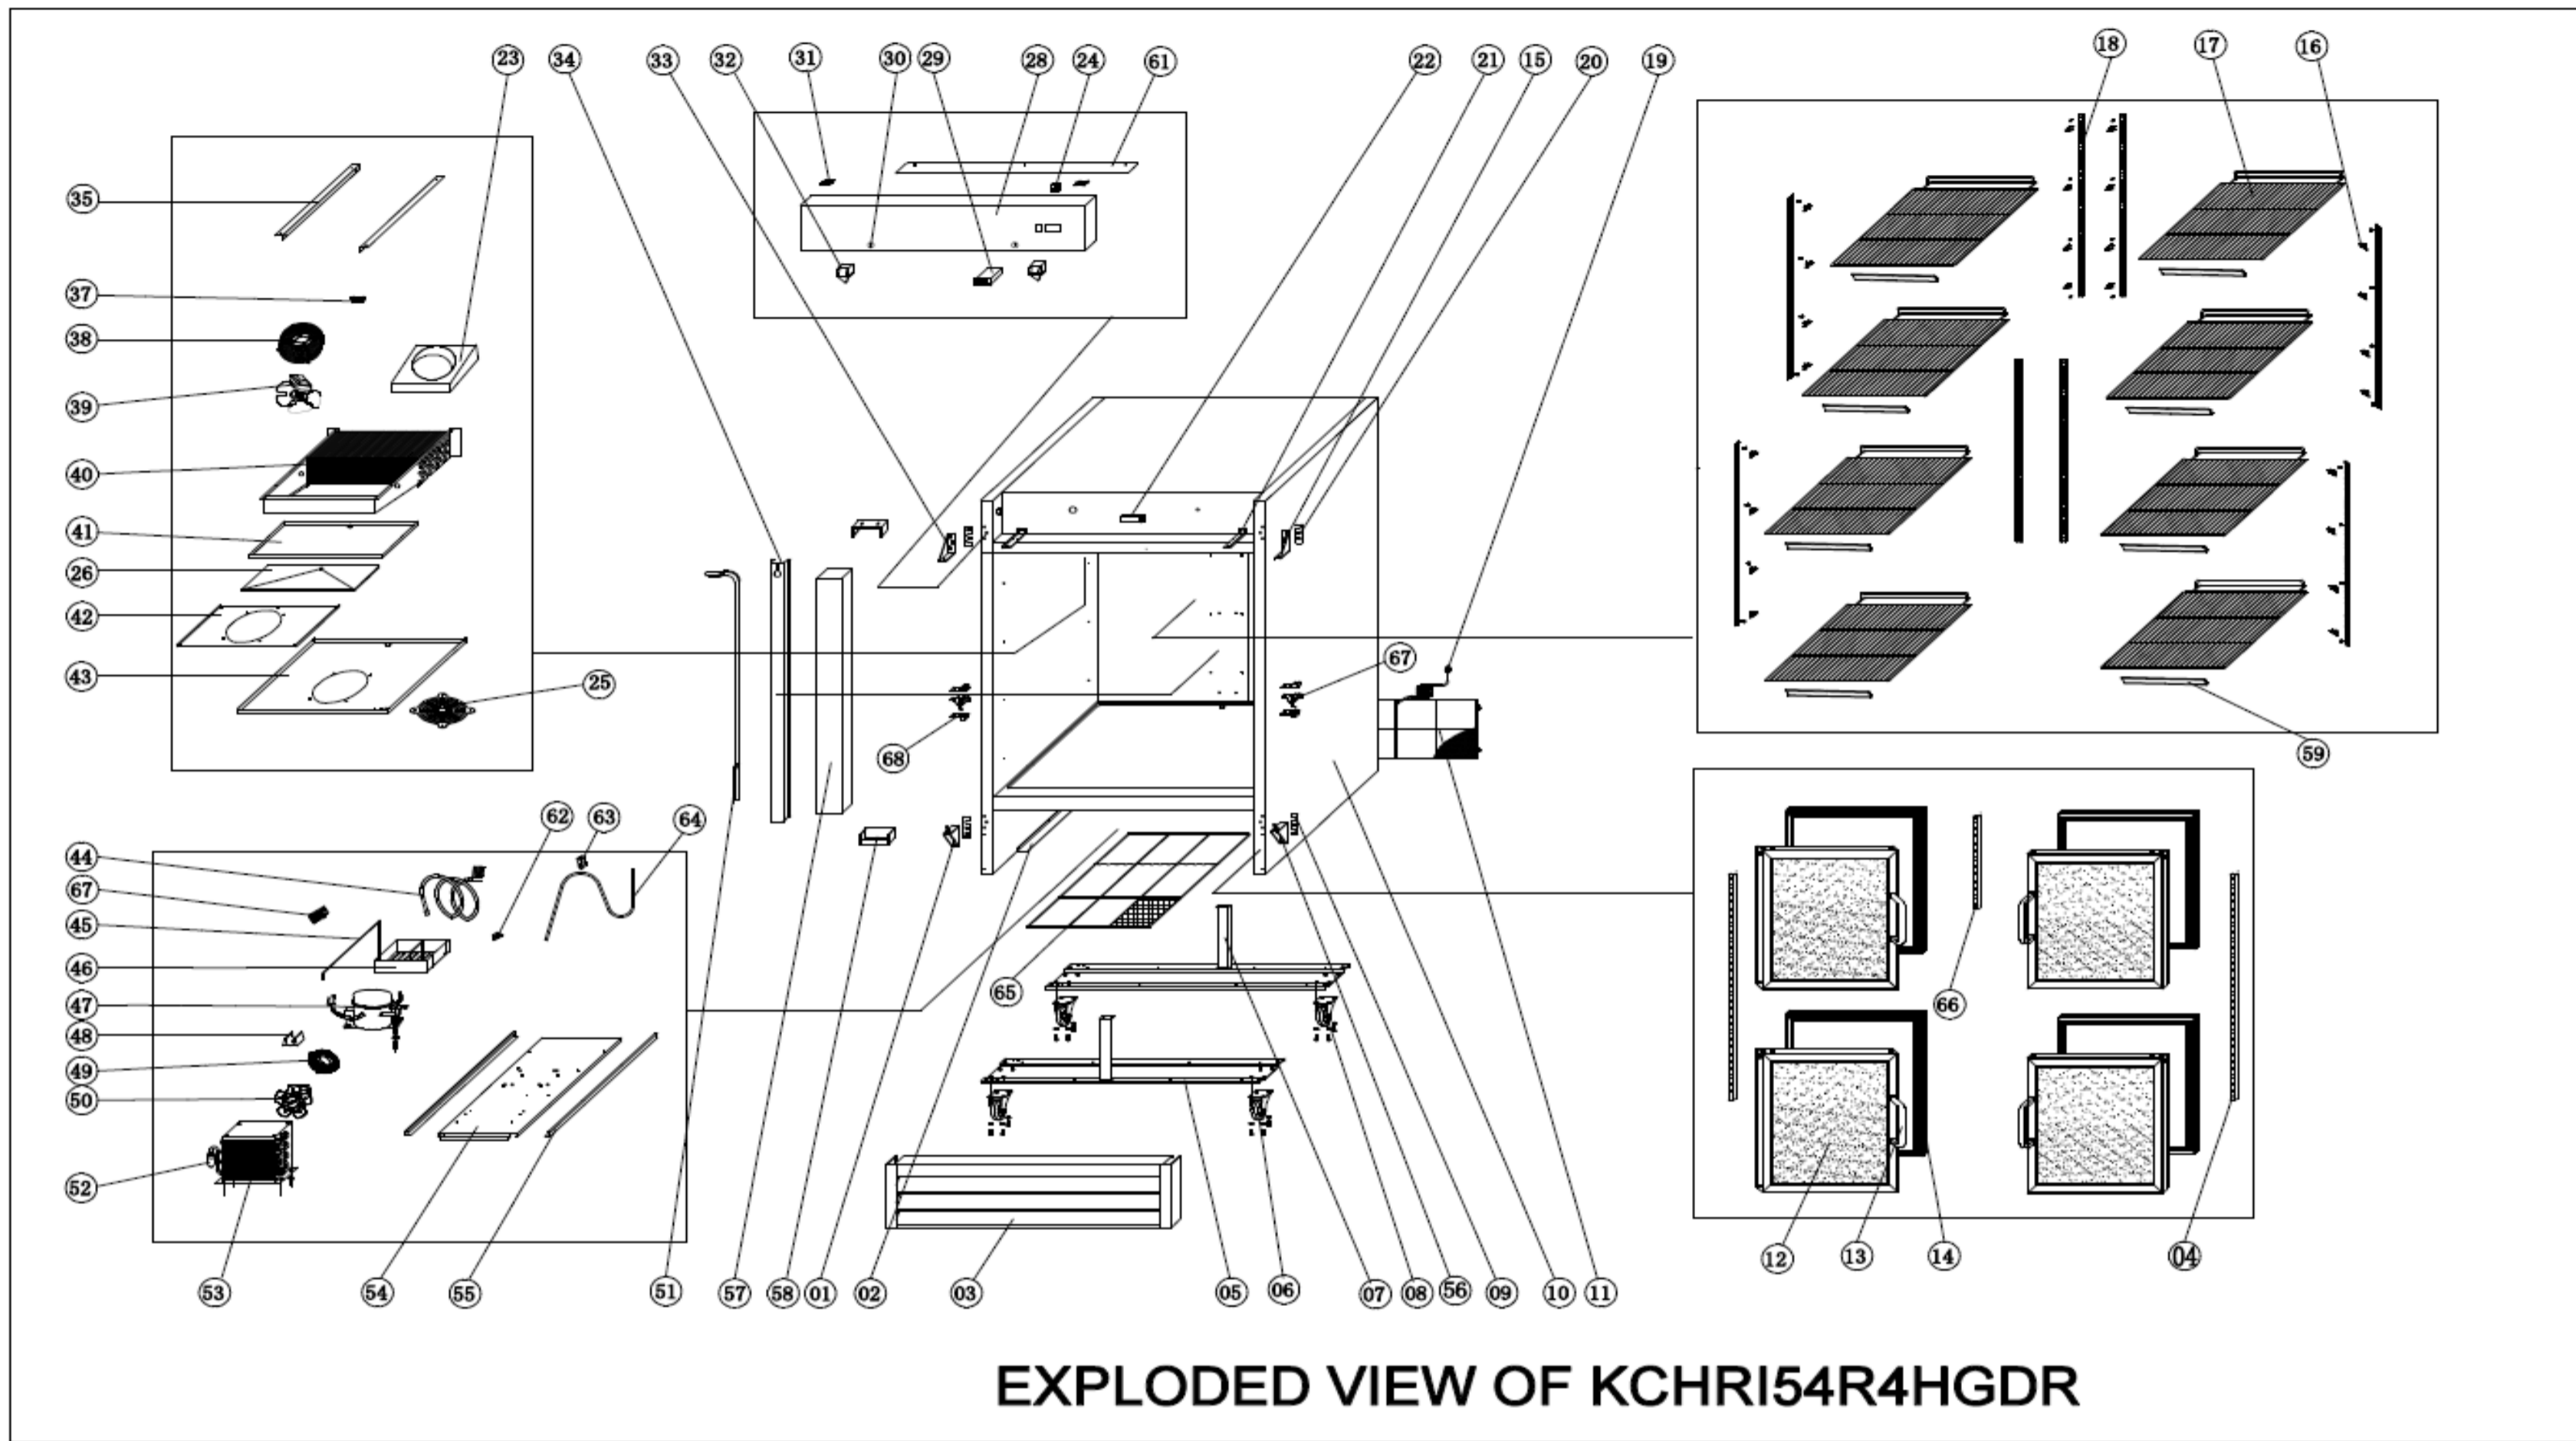

50a	CONDENSER FAN BLADE	ALL	1PC	0USC4J	KCHRI54R4HGDR	738316
51	Vertical Suction Pipe+Capillary A	ALL	1PC	0USI22	KCHRI54R4HGDR	738316
52	Filter Drier	ALL	1PC	0USG66	KCHRI54R4HGDR	738316
52a	CAPILLARY	ALL	1PC	0USM13	KCHRI54R4HGDR	738316
53	Condenser	ALL	1PC	0USF34	KCHRI54R4HGDR	738316
54	Unit Board	ALL	1PC	0USJ70	KCHRI54R4HGDR	738316
55	Guide Of Unit Board/Left	ALL	1PC	0USJ69	KCHRI54R4HGDR	738316
55a	Guide Of Unit Board/Right	ALL	1PC	0USN84	KCHRI54R4HGDR	738316
56	Door Hinge /Down Right	ALL	1PC	0USE0D	KCHRI54R4HGDR	738316
57	Middle Girder	ALL	1PC	0USDD9	KCHRI54R4HGDR	738316
58	Middle Girder Fixer	ALL	4PCS	0USH58	KCHRI54R4HGDR	738316
59	Label Support	ALL	8PCS	0USN81	KCHRI54R4HGDR	738316
61	Top Cover	ALL	1PC	0USN89	KCHRI54R4HGDR	738316
62	Drain Fixer	ALL	1PC	0USN75	KCHRI54R4HGDR	738316
63	Drain Holder	ALL	1PC	0USI78	KCHRI54R4HGDR	738316
64	Drain Pipe	ALL	1PC	0USN87	KCHRI54R4HGDR	738316
65	Bottom Seal grill	ALL	1PC	0USDIN	KCHRI54R4HGDR	738316
66	Led Strip	ALL	1PC	0USH23	KCHRI54R4HGDR	738316
67	Middle Hinge	ALL	2PCS	0USDZ3	KCHRI54R4HGDR	738316
68	Down Hinge Axis Jacket	ALL	2PCS	0USF96	KCHRI54R4HGDR	738316

EXPLODED VIEW OF KCHRI54R4HGDR