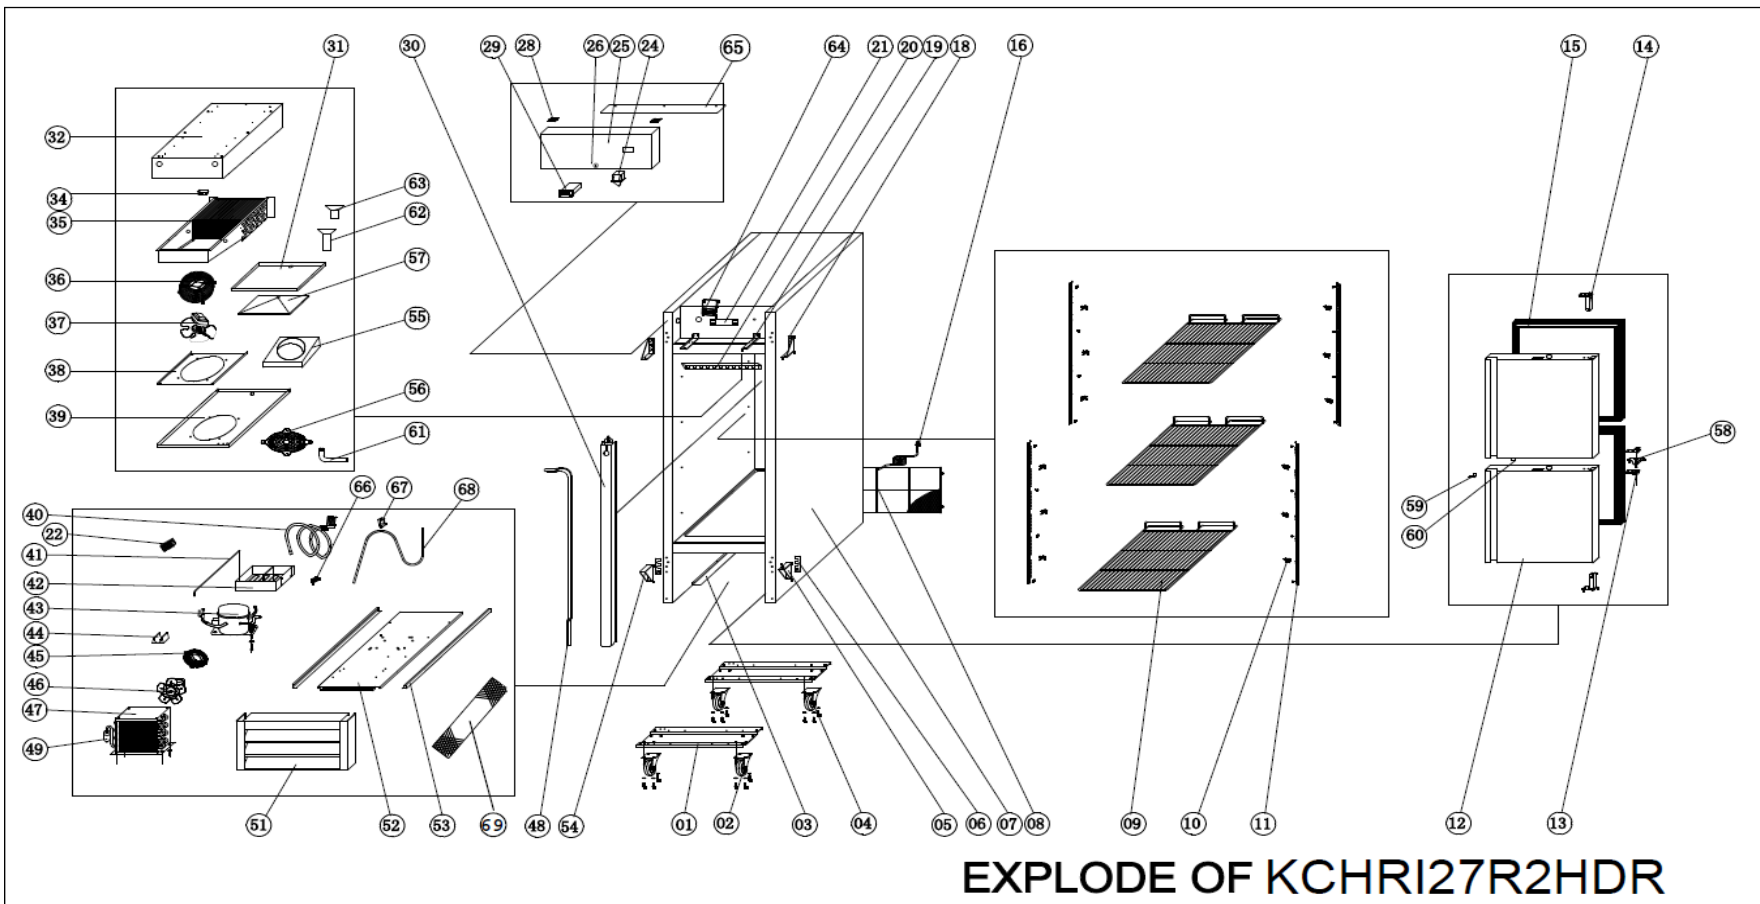

41	Evaporate Pipe	ALL	1PC	0USG17	KCHRI27R2HDR	738280
42	Water Box	ALL	1PC	0USI29	KCHRI27R2HDR	738280
43	Compressor	ALL	1PC	0USF23	KCHRI27R2HDR	738280
43a	COMPRESSOR ELECTRICAL COMPONENT SET	ALL	1PC	0USDF0	KCHRI27R2HDR	738280
44	Drier Support	ALL	1PC	0USI78	KCHRI27R2HDR	738280
45	Basketc Guard Grills	ALL	1PC	0USDIJ	KCHRI27R2HDR	738280
46	Condenser Fan	ALL	1PC	0USF15	KCHRI27R2HDR	738280
46a	CONDENSER FAN BLADE	ALL	1PC	0USC4J	KCHRI27R2HDR	738280
47	Condenser	ALL	1PC	0USF34	KCHRI27R2HDR	738280
48	Vertical Suction Pipe+Capillary A	ALL	1PC	0USI21	KCHRI27R2HDR	738280
49	Filter Drier	ALL	1PC	0USG66	KCHRI27R2HDR	738280
49a	CAPILLARY	ALL	1PC	0USL42	KCHRI27R2HDR	738280
51	Down Panel	<23130521	1PC	0USF97	KCHRI27R2HDR	738280
		≥23130521	1PC	0USFAU	KCHRI27R2HDR	738280
52	Unit Board	ALL	1PC	0USJ70	KCHRI27R2HDR	738280
53	Guide Of Unit Board/Left	ALL	1PC	0USJ69	KCHRI27R2HDR	738280
53a	Guide Of Unit Board/Right	ALL	1PC	0USN84	KCHRI27R2HDR	738280
54	Plastic Door Hinge Cover /Down left	ALL	1PC	0USDGV	KCHRI27R2HDR	738280
55	Wind Guide Foam	ALL	1PC	0USI41	KCHRI27R2HDR	738280
56	Fan Grill	ALL	1PC	0USDD8	KCHRI27R2HDR	738280
57	Insulation Board	ALL	1PC	0USH22	KCHRI27R2HDR	738280
58	Middle Hinge	ALL	1PC	0USDD0	KCHRI27R2HDR	738280
59	Down Sealing Part	ALL	1PC	0USDD1	KCHRI27R2HDR	738280
60	Up Sealing Part	ALL	1PC	0USDD3	KCHRI27R2HDR	738280
61	Water Pipe	ALL	1PC	0USI36	KCHRI27R2HDR	738280
62	Drain Pipe (B EXT)	ALL	1PC	096261	KCHRI27R2HDR	738280
63	Drain Pipe (A INT)	ALL	1PC	096263	KCHRI27R2HDR	738280
64	Controller Protector box	ALL	1PC	0USN72	KCHRI27R2HDR	738280
64a	Controller Protector cover	ALL	1PC	0USN73	KCHRI27R2HDR	738280
65	Top Cover	ALL	1PC	0USN85	KCHRI27R2HDR	738280
66	Drain Fixer	ALL	1PC	0USN75	KCHRI27R2HDR	738280
67	Drain Holder	ALL	1PC	0USN86	KCHRI27R2HDR	738280
68	Drain Pipe	ALL	1PC	0USN87	KCHRI27R2HDR	738280
69	Bottom seal grill	<01420128		N/A	KCHRI27R2HDR	738280
		≥01420128	1PC	0USDIM	KCHRI27R2HDR	738280

EXPLODE OF KCHRI27R2HDR