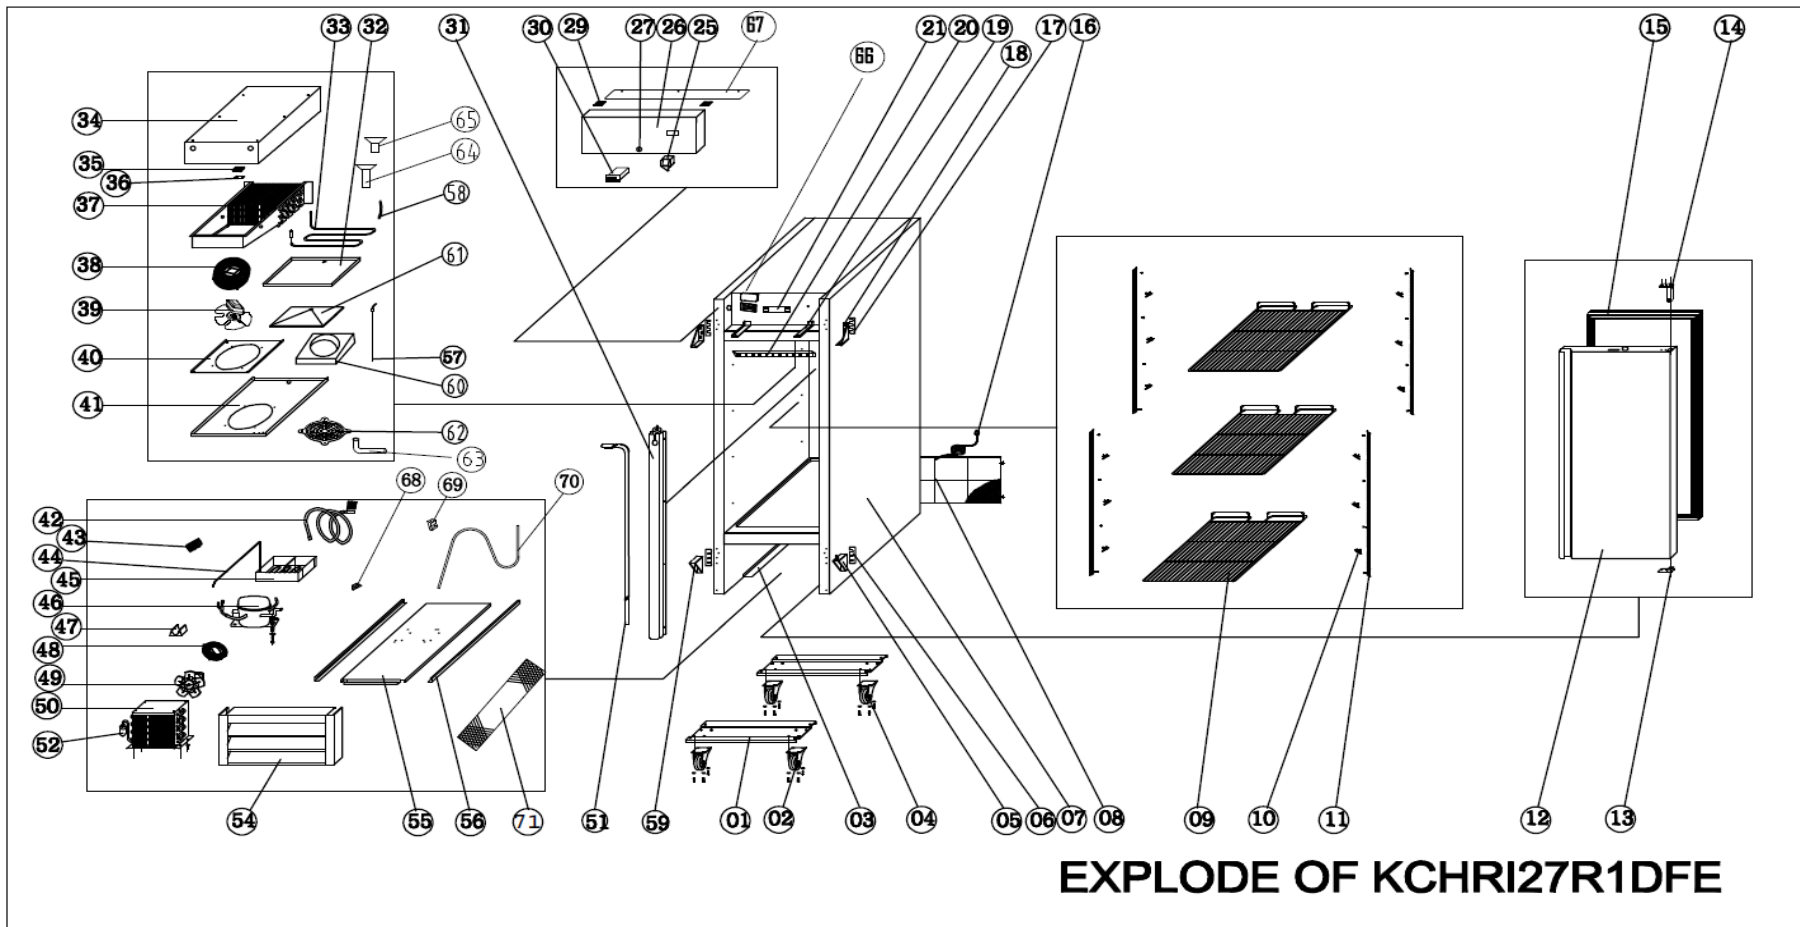

37a	Evaporator Temperature Sensor Probe	ALL	1PC	0USC6T	KCHRI27R1DFE	738244
38	Wall Ring	ALL	1PC	0USI24	KCHRI27R1DFE	738244
39	Circle Fan	ALL	1PC	0USF16	KCHRI27R1DFE	738244
39a	EVAPORATOR FAN BLADE	ALL	1PC	0USC4K	KCHRI27R1DFE	738244
40	Circle Fan Support	ALL	1PC	0USK28	KCHRI27R1DFE	738244
41	Circle Fan Cover	<03121188	1PC	0USF18	KCHRI27R1DFE	738244
		≥03121188	1PC	0USDIR	KCHRI27R1DFE	738244
42	Helix Suction Pipe+Capillary B	ALL	1PC	0USH14	KCHRI27R1DFE	738244
43	Cable Connector	ALL	1PC	0USF09	KCHRI27R1DFE	738244
44	Evaporate Pipe	ALL	1PC	0USG16	KCHRI27R1DFE	738244
45	Water Box	ALL	1PC	0USI29	KCHRI27R1DFE	738244
46	Compressor	ALL	1PC	0USF26	KCHRI27R1DFE	738244
46a	COMPRESSOR ELECTRICAL COMPONENT SET	ALL	1PC	0USDF3	KCHRI27R1DFE	738244
47	DRIER SUPPORT	ALL	1PC	0USI78	KCHRI27R1DFE	738244
48	Basketc Guard Grills	ALL	1PC	0USDIJ	KCHRI27R1DFE	738244
49	Condenser Fan	ALL	1PC	0USF15	KCHRI27R1DFE	738244
49a	CONDENSER FAN BLADE	ALL	1PC	0USC4J	KCHRI27R1DFE	738244
50	Condenser	<02321126	1PC	0USF36	KCHRI27R1DFE	738244
		≥02321126	1PC	0USDIS	KCHRI27R1DFE	738244
51	Vertical Suction Pipe+Capillary A	ALL	1PC	0USI20	KCHRI27R1DFE	738244
52	Filter Drier	ALL	1PC	0USG66	KCHRI27R1DFE	738244
52a	CAPILLARY	ALL	1PC	0USC2A	KCHRI27R1DFE	738244
54	Down Panel	<03221088	1PC	0USF97	KCHRI27R1DFE	738244
		≥03221088	1PC	0USFAU	KCHRI27R1DFE	738244
55	Unit Board	ALL	1PC	0USJ70	KCHRI27R1DFE	738244
56	Guide Of Unit Board/Left	ALL	1PC	0USJ69	KCHRI27R1DFE	738244
56a	Guide Of Unit Board/Right	ALL	1PC	0USN84	KCHRI27R1DFE	738244
57	Drain Pipe Heater	ALL	1PC	0USG03	KCHRI27R1DFE	738244
58	PROTECTOR FOR HEATING ELEMENT	ALL	1PC	0USH71	KCHRI27R1DFE	738244
59	Plastic Door Hinge Cover /Down left	ALL	1PC	0USDGV	KCHRI27R1DFE	738244
60	Wind Guide Foam	ALL	1PC	0USI41	KCHRI27R1DFE	738244
61	Insulation Board	ALL	1PC	0USH22	KCHRI27R1DFE	738244
62	Fan Grill	ALL	1PC	0USDD8	KCHRI27R1DFE	738244
63	WATER PIPE	ALL	1PC	0USI36	KCHRI27R1DFE	738244
63a	Vacuum Valve	ALL	1PC	0USDR8	KCHRI27R1DFE	738244
64	DRAIN PIPE(B EXT)	ALL	1PC	096261	KCHRI27R1DFE	738244
65	Drain Pipe (A Int)	ALL	1PC	096263	KCHRI27R1DFE	738244
66	Controller Protector box	ALL	1PC	0USN72	KCHRI27R1DFE	738244
64a	Controller Protector cover	ALL	1PC	0USN73	KCHRI27R1DFE	738244
67	TOP COVER	ALL	1PC	0USN85	KCHRI27R1DFE	738244
68	DRAIN FIXER	ALL	1PC	0USN75	KCHRI27R1DFE	738244
69	DRAIN HOLDER	ALL	1PC	0USN86	KCHRI27R1DFE	738244
70	DRAIN PIPE	ALL	1PC	0USN87	KCHRI27R1DFE	738244
71	Bottom seal grill	<92510021		N/A	KCHRI27R1DFE	738244
		≥92510021	1PC	0USDIM	KCHRI27R1DFE	738244

EXPLODE OF KCHRI27R1DFE