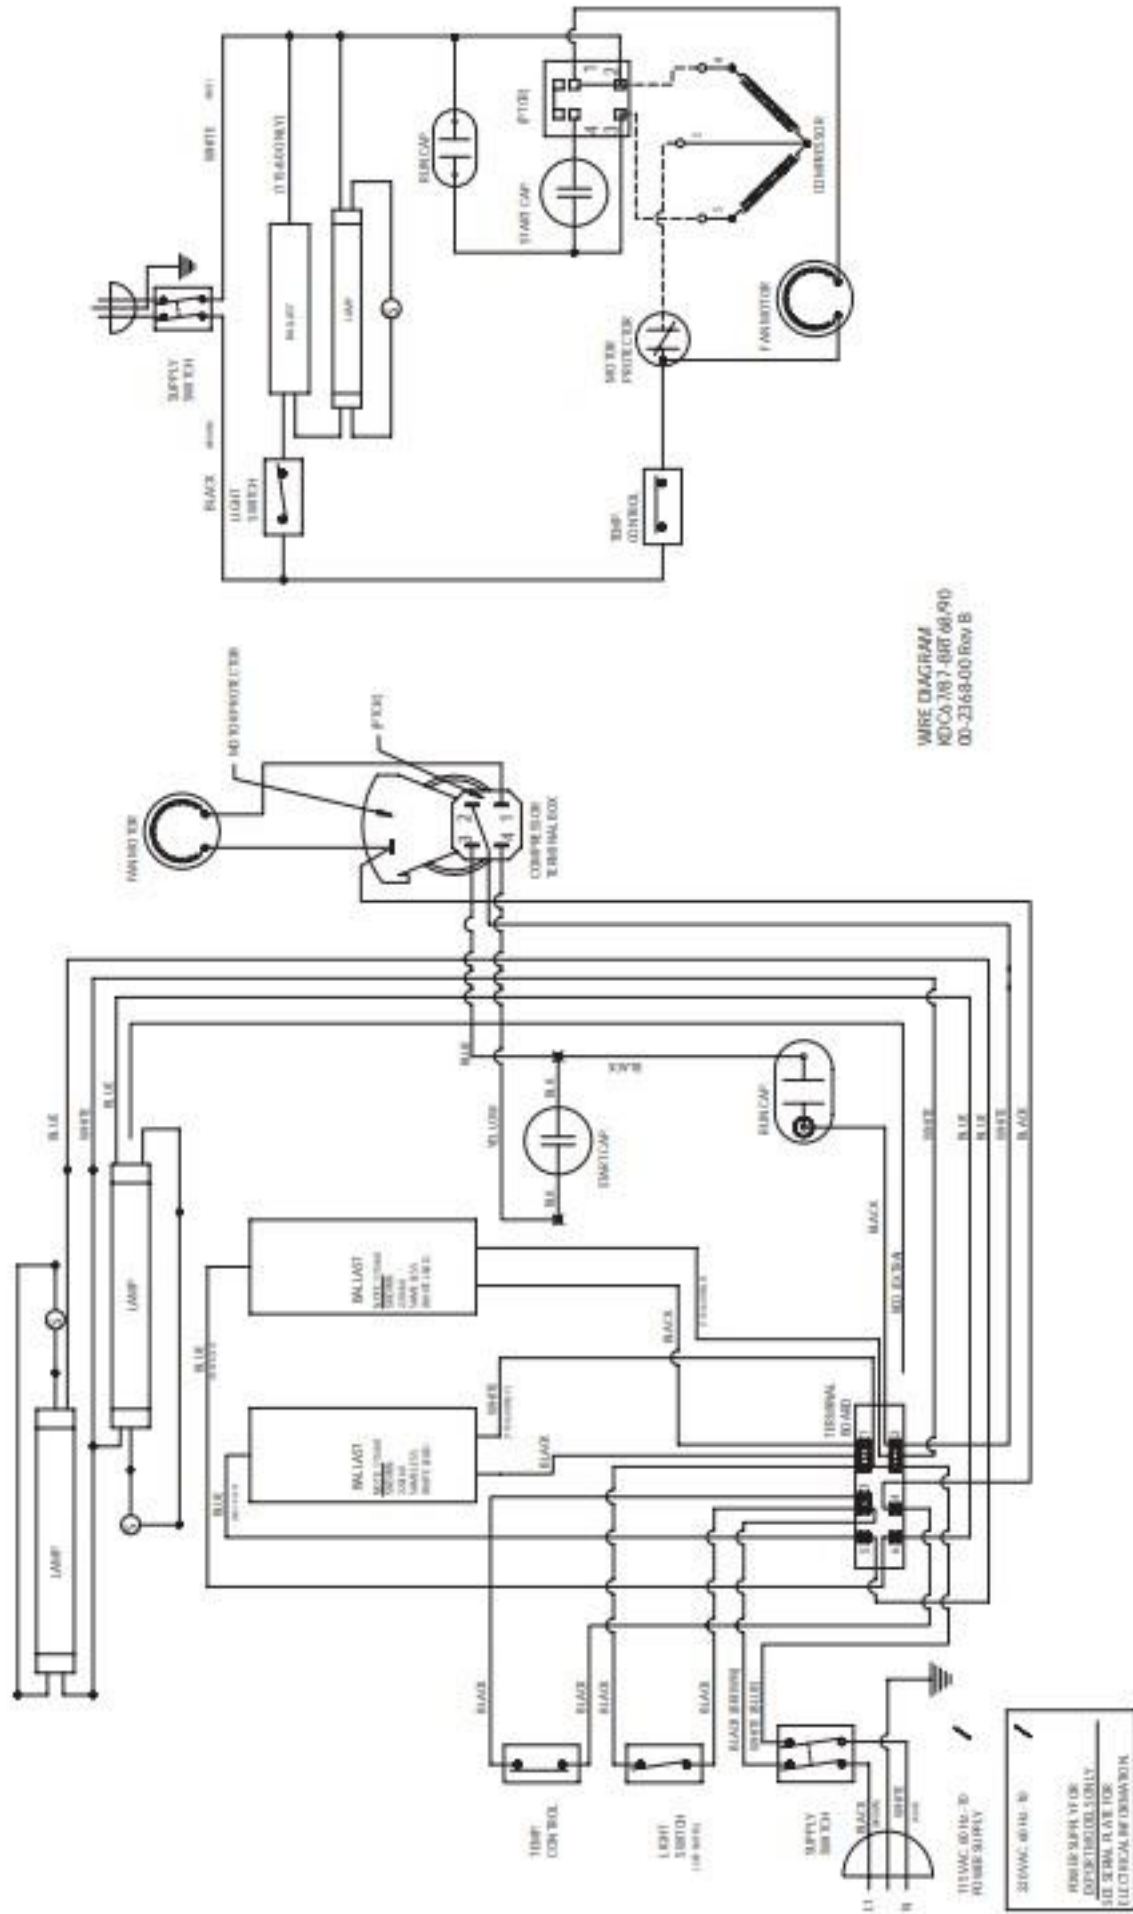

WIRING DIAGRAM - BRT-68 & BRT-90

WIRE DIAGRAM
KDC/187-BRT-68-90
00-2368-00 Rev B