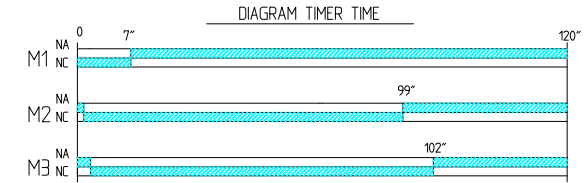

COLORS

MARRONE	BROWN
ROSA	PINK
ROSSO	RED
BLU	BLUE
AZZURRO	LIGHT BLUE
BICOLORE	BICOLOR
BIANCO	WHITE
GRIGIO	GREY
NERO	BLACK
VIOLA	VIOLET
ARANCIONE	ORANGE

F22 208-240v 1 phase Ver: 2013-12

THE ELECTRICAL DIAGRAM IS REPRESENTED BY FULLY OPTIONALS EQUIPPED.