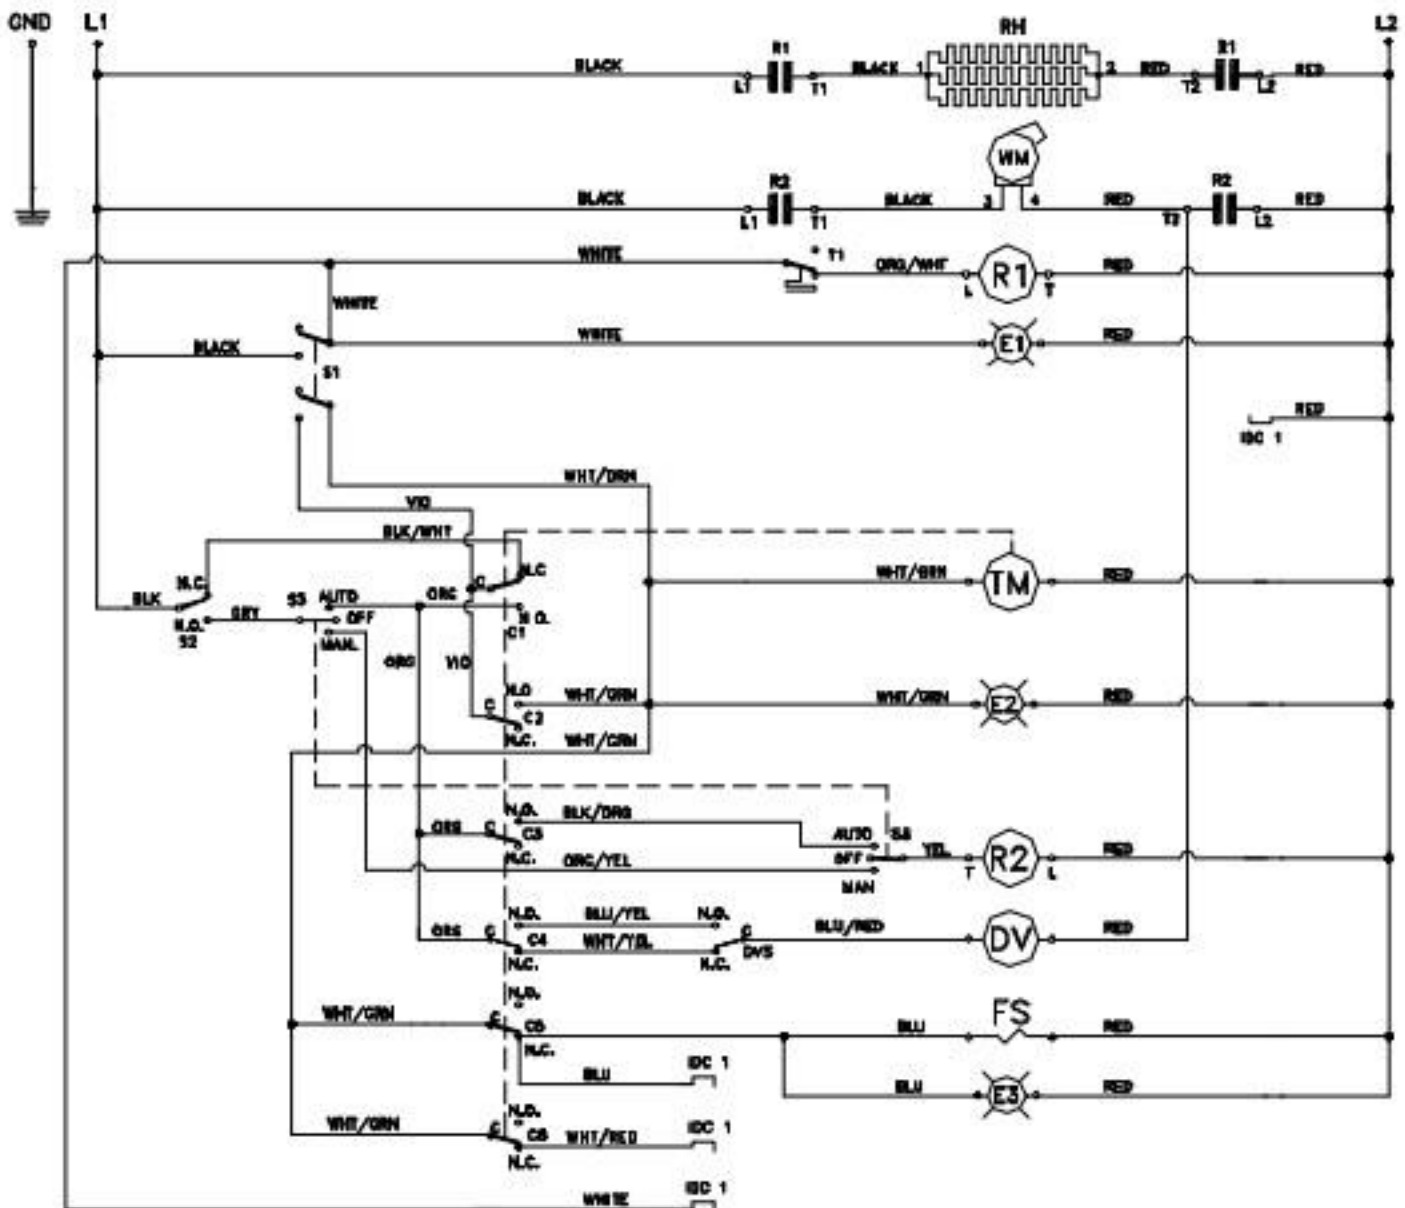

TIMING CHART

- | | | | | | | | |
|--|-------------------------|--|-----------------------|--|-------------------------|--|--------------------------------|
| | ENGINE TANK HEATER | | POWER ON LIGHT | | CYCLE/RESEY MICROSWITCH | | ON/TILL-OFF/DRASH SWITCH |
| | WASH PUMP MOTOR | | CYCLE LIGHT | | OFF/DRASH MICROSWITCH | | DOOR SWITCH |
| | TIMER MOTOR | | ENGINE/FILL LIGHT | | WASH MICROSWITCH | | AUTO/OFF/MAN,WASH-DELME SWITCH |
| | DRAIN VALVE | | RINSE HEATER CONTACTS | | DRASH MICROSWITCH | | FILL SOLENOID |
| | WASH RELAY COIL | | WASH RELAY CONTACTS | | FILL MICROSWITCH | | ENGINE HEATER THERMOSTAT |
| | RINSE HEATER RELAY COIL | | | | INTERCORT MICROSWITCH | | |
| | | | | | DRASH VALVE SWITCH | | |

TIMING CHART

LEGEND

- R1 WASH HEATER CONTACTOR
- H1 RINSE TANK HEATER
- R2 WASH PUMP CONTACTOR
- WOL WASH MOTOR OVERLOAD
- M1 WASH MOTOR
- T1 TRANSFORMER
- CB CIRCUIT BREAKER
- E4 HIGH LIMIT LIGHT
- HLTS HIGH LIMIT THERMOSTAT
- TS1 RINSE HEATER THERMOSTAT
- S1 OFF-DRAIN SWITCH/ON-FILL
- E1 POWER ON LIGHT
- S2 DOOR SWITCH
- S3 AUTO/OFF/MANUAL SWITCH
- TM TIMER MOTOR
- E2 CYCLE LIGHT
- C1 CYCLE/RESET MICROSWITCH
- C2 WASH MICROSWITCH
- C3 DRAIN MICROSWITCH
- C4 FILL MICROSWITCH
- C5 SANITIZER MICROSWITCH
- C6 DETERGENT MICROSWITCH
- DV DRAIN VALVE
- FS FILL SOLENOID
- E3 RINSE/FILL LIGHT

TIMING CHART