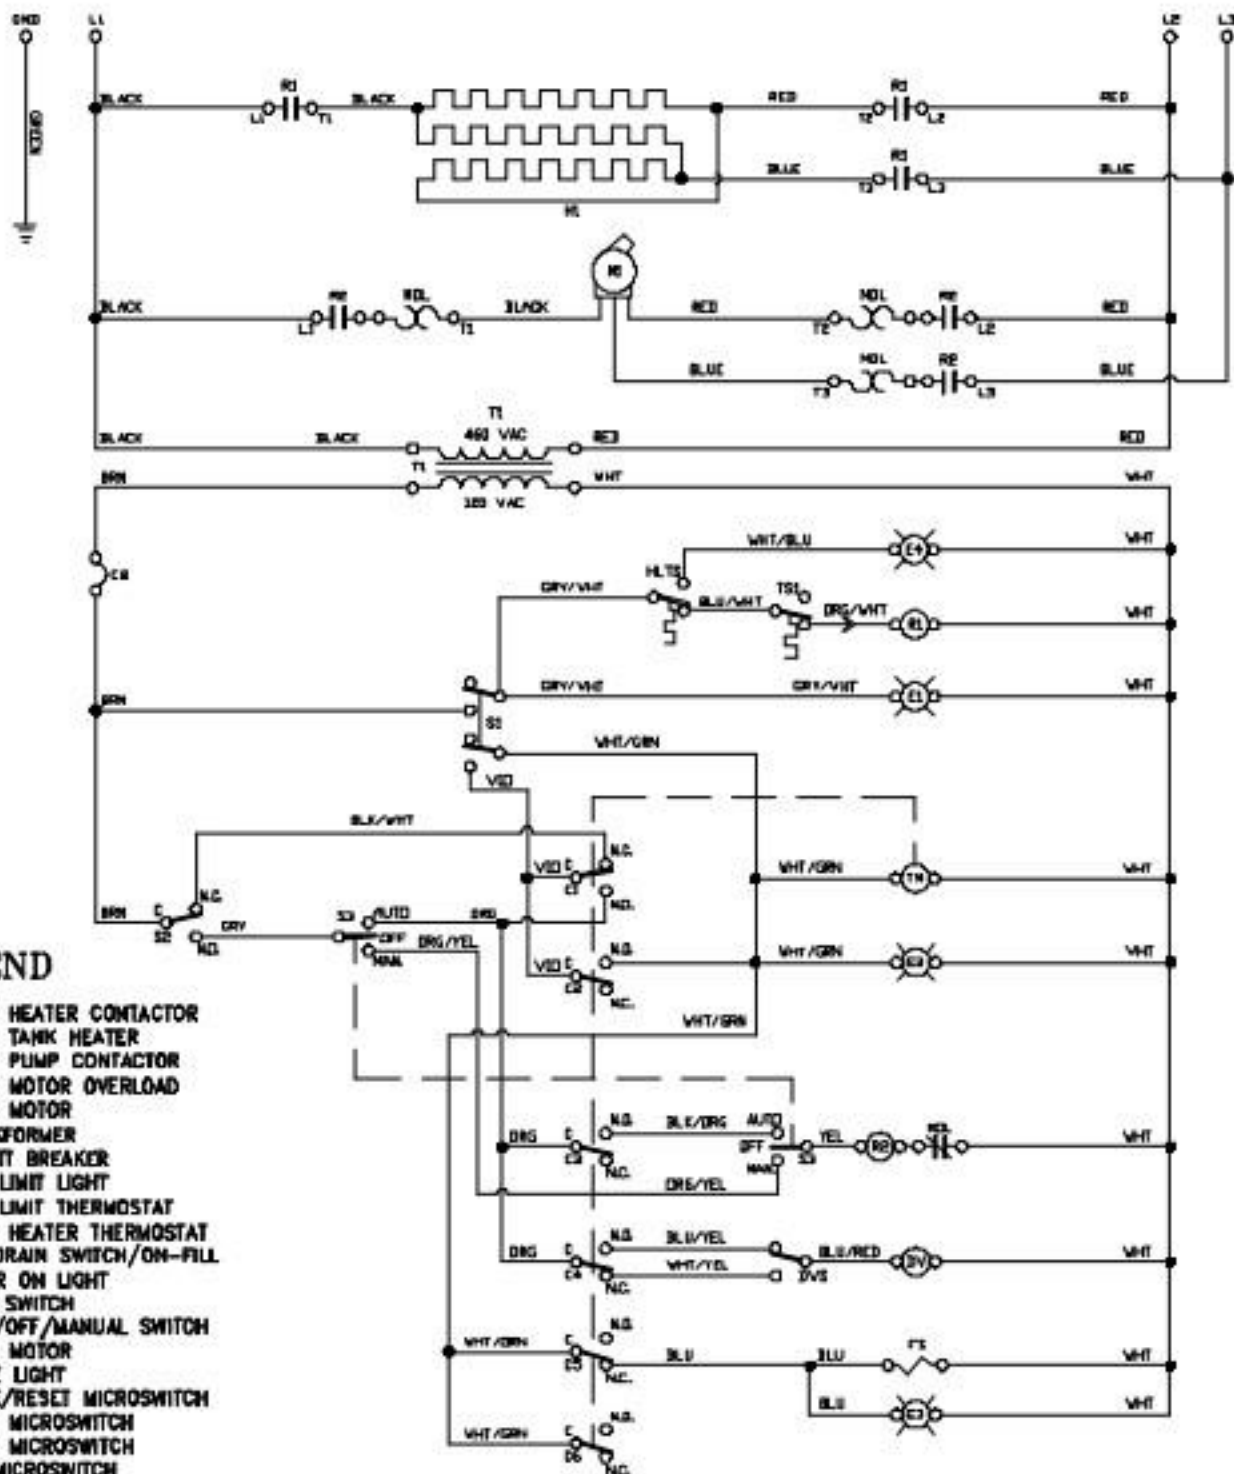

TIMING CHART

- | | | | | | | | |
|--|-------------------------|--|-----------------------|--|-------------------------|--|--------------------------------|
| | ENGINE TANK HEATER | | POWER ON LIGHT | | CYCLE/RESEY MICROSWITCH | | ON/TILL-OFF/DRASH SWITCH |
| | WASH PUMP MOTOR | | CYCLE LIGHT | | OFF/DRASH MICROSWITCH | | DOOR SWITCH |
| | TIMER MOTOR | | ENGINE/FILL LIGHT | | WASH MICROSWITCH | | AUTO/OFF/MAN,WASH-DELME SWITCH |
| | DRAIN VALVE | | RINSE HEATER CONTACTS | | DRASH MICROSWITCH | | FILL SOLENOID |
| | WASH RELAY COIL | | WASH RELAY CONTACTS | | FILL MICROSWITCH | | ENGINE HEATER THERMOSTAT |
| | RINSE HEATER RELAY COIL | | | | INTERCORT MICROSWITCH | | |
| | | | | | DRASH VALVE SWITCH | | |

TIMING CHART

LEGEND

- R1 WASH HEATER CONTACTOR
- H1 RINSE TANK HEATER
- R2 WASH PUMP CONTACTOR
- WOL WASH MOTOR OVERLOAD
- M1 WASH MOTOR
- T1 TRANSFORMER
- CB CIRCUIT BREAKER
- E4 HIGH LIMIT LIGHT
- HLTS HIGH LIMIT THERMOSTAT
- TS1 RINSE HEATER THERMOSTAT
- S1 OFF-DRAIN SWITCH/ON-FILL
- E1 POWER ON LIGHT
- S2 DOOR SWITCH
- S3 AUTO/OFF/MANUAL SWITCH
- TM TIMER MOTOR
- E2 CYCLE LIGHT
- C1 CYCLE/RESET MICROSWITCH
- C2 WASH MICROSWITCH
- C3 DRAIN MICROSWITCH
- C4 FILL MICROSWITCH
- C5 SANITIZER MICROSWITCH
- C6 DETERGENT MICROSWITCH
- DV DRAIN VALVE
- FS FILL SOLENOID
- E3 RINSE/FILL LIGHT

TIMING CHART