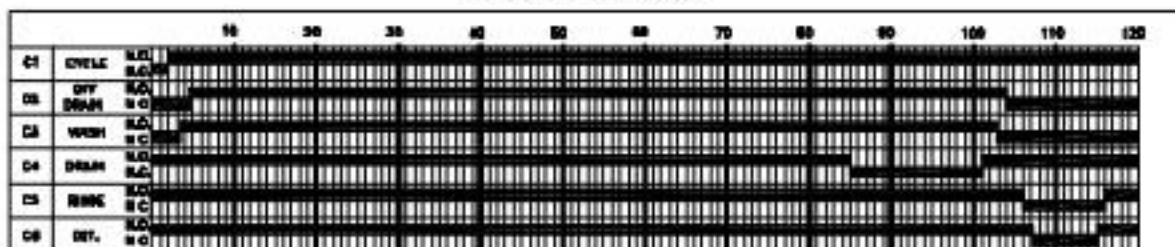

TIMING CHART