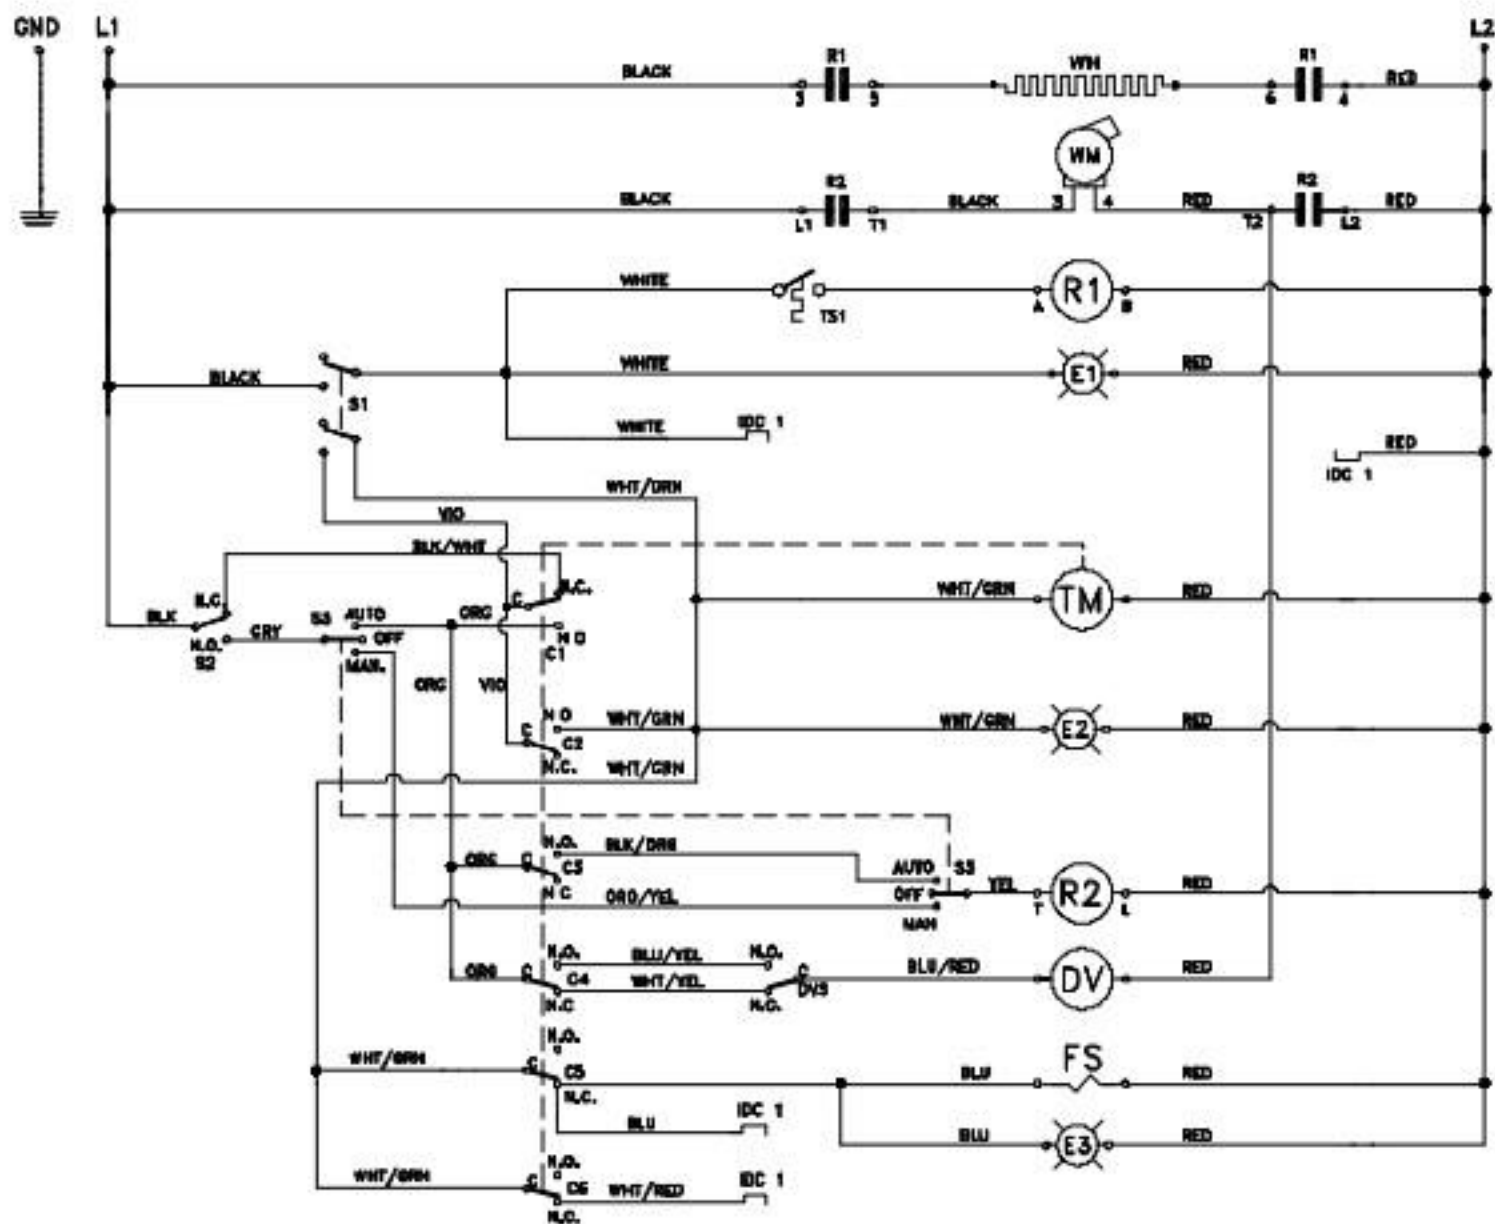

SECTION 7: ELECTRICAL SCHEMATICS

JP-24/JP-24F 208-230 VOLT - 50/60 HERTZ - SINGLE PHASE