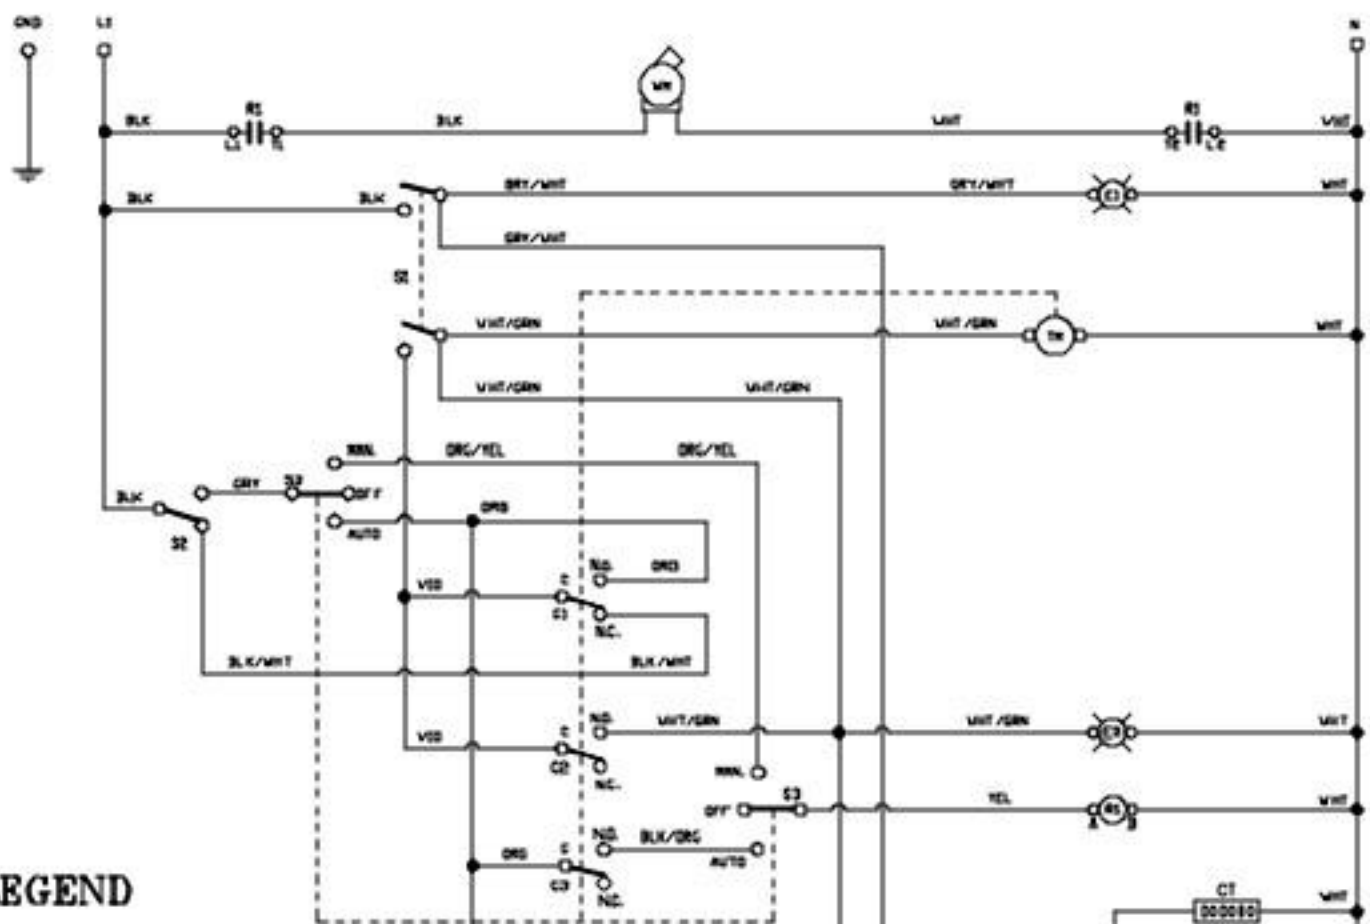

LEGEND

- WASH PUMP MOTOR
- TIMER MOTOR
- DRAIN VALVE
- WASH RELAY CONTACTS
- WASH RELAY COIL
- S1 ON/FILL-OFF/DRAIN SWITCH
- S2 DOOR SWITCH
- S3 AUTO/OFF/MAN WASH-RELEASE SWITCH
- S4 DRAIN VALVE SWITCH
- POWER LIGHT
- CYCLE LIGHT
- RINSE/FILL LIGHT
- FILL SOLENOID
- C1 CYCLE/RESET MICROSWITCH
- C2 OFF/DRAIN MICROSWITCH
- C3 WASH MICROSWITCH
- C4 DRAIN MICROSWITCH
- C5 FILL MICROSWITCH
- C6 SANITIZER MICROSWITCH
- C7 DETERGENT MICROSWITCH
- C8 RINSE ABOVE MICROSWITCH
- S9 INSULATION DISPLACEMENT CONNECTOR

LEGEND

- VM WASH PUMP MOTOR
- DM DETERGENT PUMP MOTOR - 36 RPM
- RM RINSE AID PUMP MOTOR - 14 RPM
- SM SANITIZER PUMP MOTOR - 36 RPM
- TM TIMER MOTOR
- DV DRAIN VALVE
- R1 WASH RELAY
- S1 ON/FILL-OFF/DRAIN SWITCH
- S2 DOOR SWITCH
- S3 AUTO/OFF/MAN/WASH-BELIME SWITCH
- S4 SANITIZER PRIME SWITCH
- S5 DETERGENT PRIME SWITCH
- S6 RINSE AID PRIME SWITCH
- S6S DRAIN VALVE SWITCH
- E1 POWER LIGHT
- E2 CYCLE LIGHT
- E3 RINSE/FILL LIGHT
- FS FILL SOLENOID
- CT CYCLE COUNTER
- C1 CYCLE/RESET MICROSWITCH
- C2 OFF/DRAIN MICROSWITCH
- C3 WASH MICROSWITCH
- C4 DRAIN MICROSWITCH
- C5 FILL MICROSWITCH
- C6 SANITIZER MICROSWITCH
- C7 DETERGENT MICROSWITCH
- C8 RINSE ADDITIVE MICROSWITCH

TIMING CHART