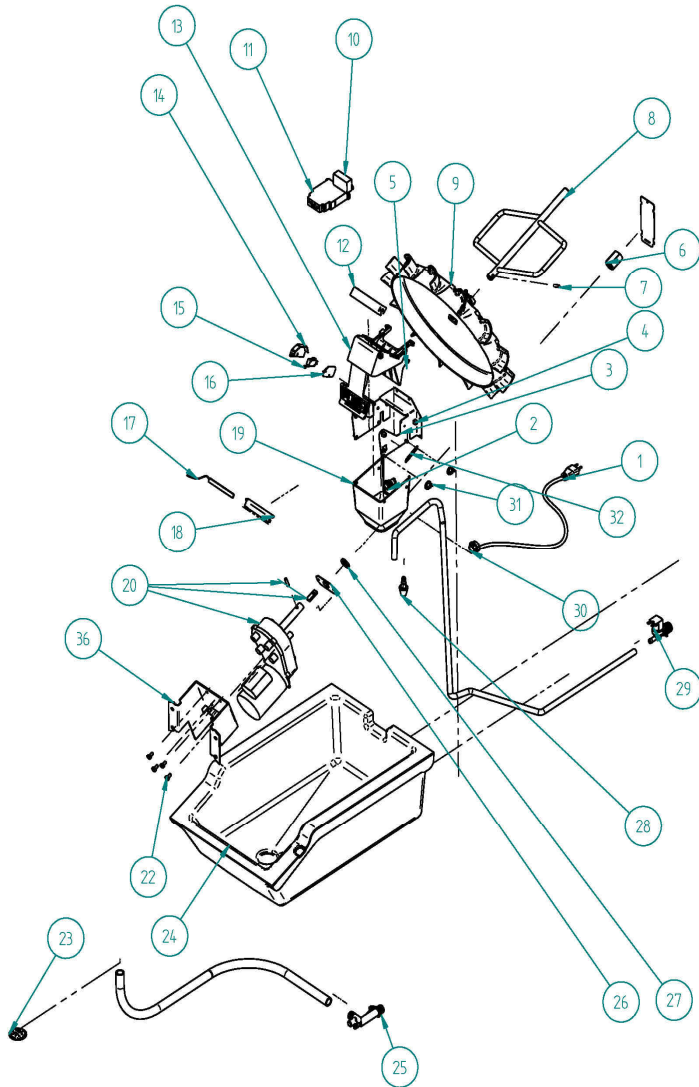

SIRION SLIM DHD

ITV
ICE makers

DESPIECE / REPUESTOS
EXPLODED VIEW / SPARE PARTS
EXPLOSIONSZEICHNUNG / ERSATZTEILE
VUE ÉCLATÉE / PIÈCES DÉTACHÉES
ESPLOSO / RICAMBI

CABINET

DHD SLIM DISPENSER

NAME		
1	RIGHT PANEL	31093
2	BACK PANEL	31091
3	TOP COVER	6323
4	INSULATED BIN	31103
5	TOP FRONT	31090
6	LEFT PANEL	31094
7	SCREW M5x20	7711
8	GRILL	6875
9	FRONT	6802
10	LOWER FRONT PANEL	31095
11	BASE	6903
12	INOX LEG	6749
13	BASE	31102

DISPENSER PARTS

DHD SLIM DISPENSER

	NAME	
1	SCHUCKO PLUG	408
2	PUSH-BUTTON	6148
3	MECHANISM SUPPORT	6870
4	BUSHING	171
5	COVER	6797
6	BUSHING	6868
7	SHAFT HASP	31644
8	SHAKER	3874A
9	WHEEL	31661
10	FEEDER LED	6897
11	TIMER	6882
12	TENSE	6895
13	ICE PUSH-BUTTON	6801
14	MICRO BOX	371
15	MICRO	387
16	PROTECTION (MICRO)	5212
17	LED	6896
18	LED SUPPORT	6999
19	ICE EXIT	6873
20	MOTOR	30561
22	SCREW	6878
23	DRAIN GIRLL	766
24	DRAIN BIN	6862
25	WATER DISTRIBUTOR	6206
26	SEAL COVER	6880
27	SEAL	6879
28	WATER EXIT	7715
29	WATER VALVE	7736
30	WIRING FIXING FLANGE	4907
31	NUT	7710
32	SPRING	6872
32	MOTOR BRACKET V2 3MM	30616