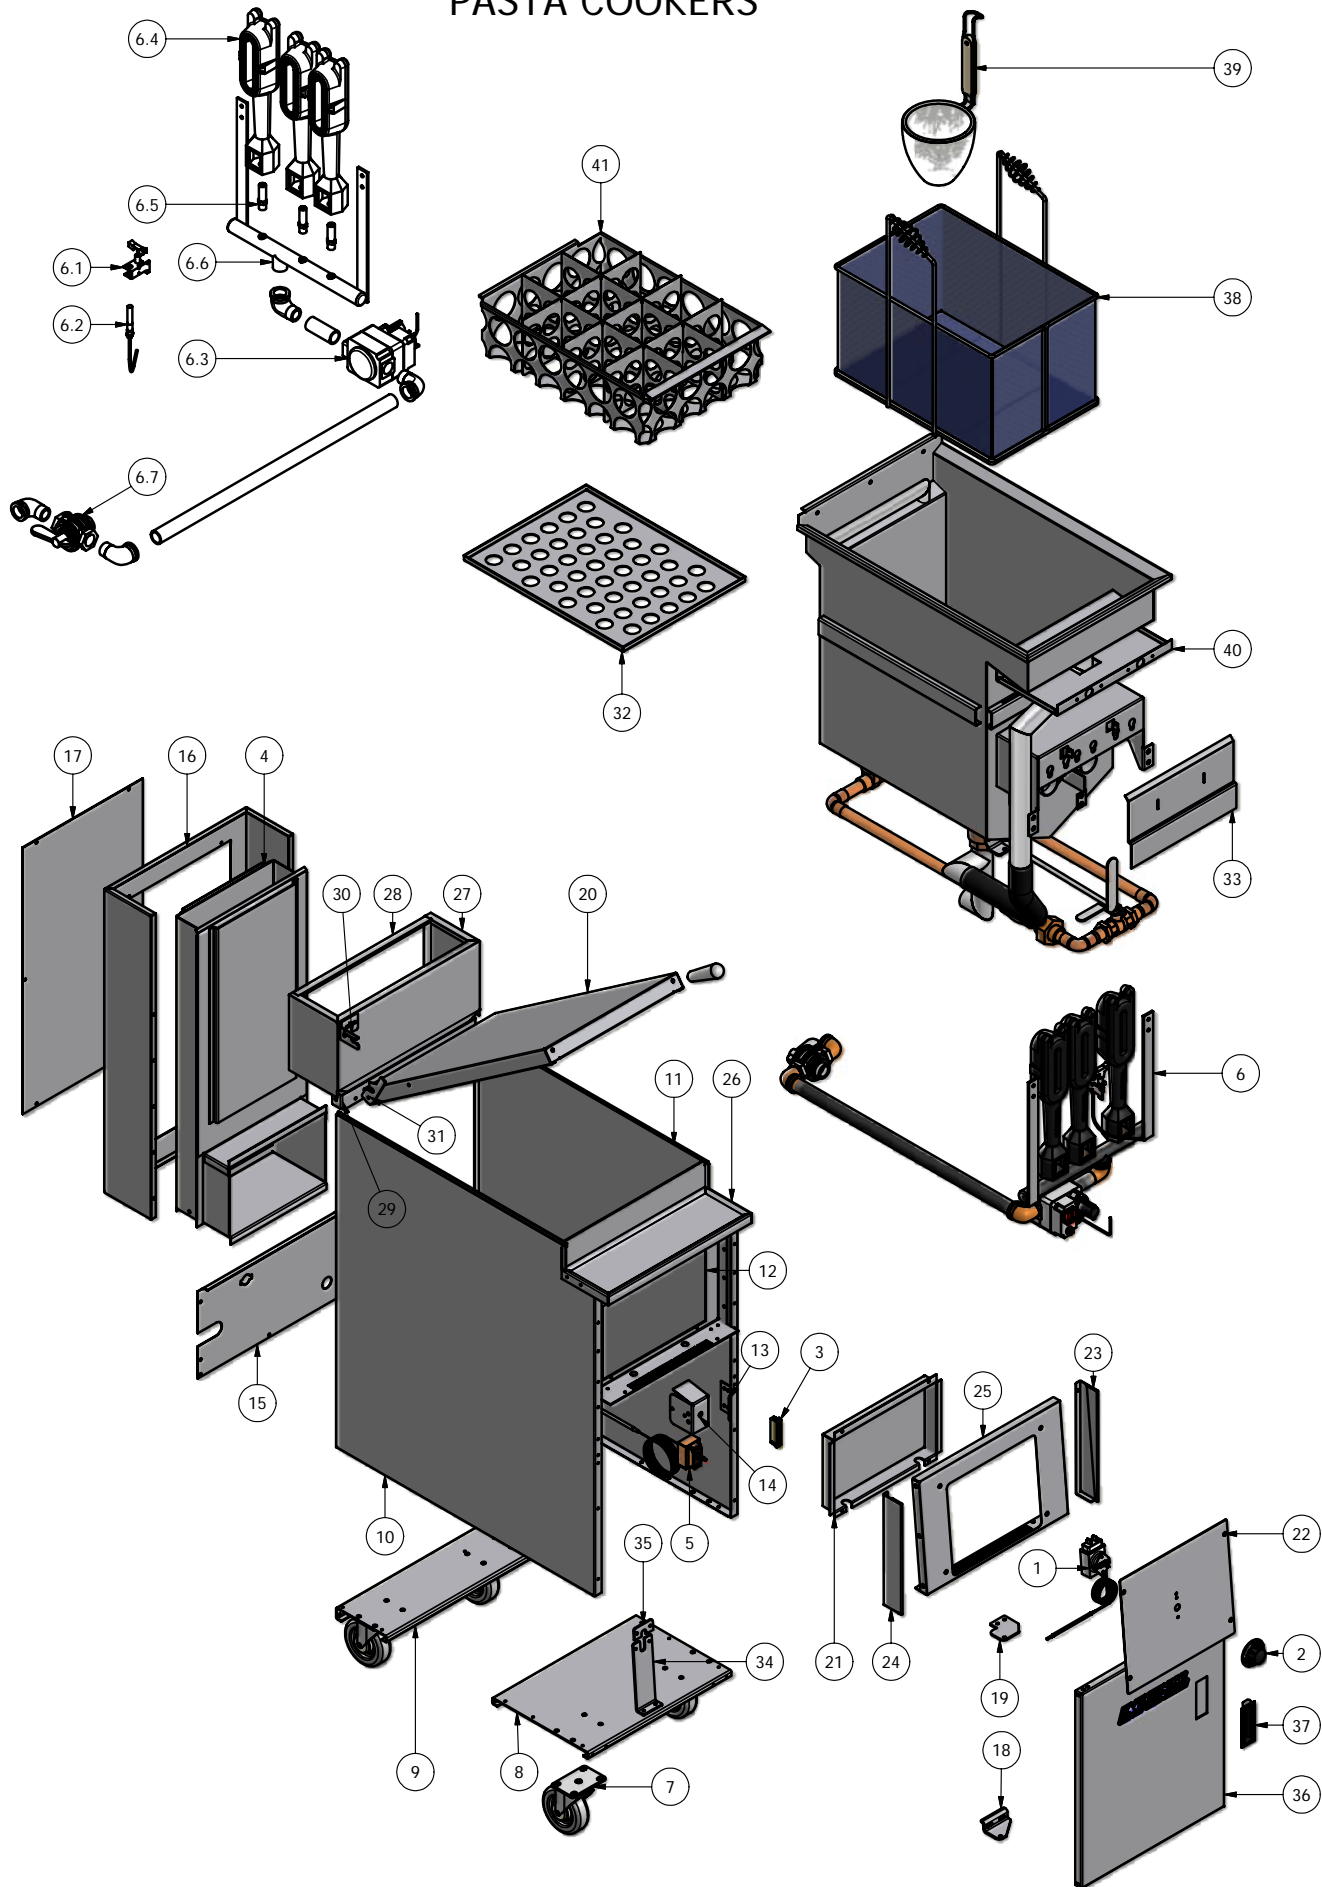

PASTA COOKERS

IPC Series

ITEM NO	DESCRIPTION	PART #	14	18
1	Operating Thermostat	1175	1	1
2	Operating T-Stat - Knob Only	1176	1	1
3	Door Magnet	1830	1	1
4	Flue Assembly - 3 Tube	36780	1	
	Flue Assembly - 4 Tube	36781		1
5	Hi Limit Switch	32113	1	1
6	Manifold Assy	See Insert		
6.1	Pilot Burner - NAT.	0310	1	1
	Pilot Burner - L.P.	0310 + 32105	1	1
	Pilot Bell Orifice # 22 - NAT.	2031-2	1	1
	Pilot Bell Orifice # 11 - L.P.	32105	1	1
6.2	Thermopile	1096	1	1
6.3	Comb Gas Valve - NAT. Gas	1173-HW	1	1
	Comb Gas Valve - L.P. Gas	1174-HW	1	1
6.4	Burner	1225	3	4
6.5	Orifice - NAT. Gas	1625-36	3	4
	Orifice - L.P. Gas	1625-51	3	4
6.6	Gas Manifold - 3 Tube Fryer	35941	1	
	Gas Manifold - 4 Tube Fryer	35942		1
6.7	3/4" Gas shut-off valve	36857	1	1
7	4" Caster	36047	2	2
	4" Caster W / Brakes	36047-1	2	2
8	Front Leg Channel IPC-14	36739	1	
	Front Leg Channel IPC-18	36793		1
9	Rear Leg Channel IPC-14	36740	1	
	Rear Leg Channel IPC-18	36794		1
10	L/H Side Panel	36741	1	1
11	R/H Side Panel	36742	1	1
12	Front Frame IPC-14	36743	1	
	Front Frame IPC-18	36797		1
13	Magnet Bracket	36744	1	1
14	Hi Limit Bracket	36745	1	1
15	Lower Back IPC-14	36746	1	
	Lower Back IPC-18	36800		1
16	Upper Back IPC-14	36747	1	
	Upper Back IPC-18	36801		1
17	Upper Back Cover IPC-14	36748	1	
	Upper Back Cover IPC-18	36802		1
18	Lower Door Hanger	36749	1	1
19	Upper Door Hanger	36750	1	1
20	Tank Cover W / Handle	36759	1	1
	Handle	36082	1	1
21	Control Box IPC-14	36761	1	
	Control Box IPC-18	36815		1
22	Front Panel IPC-14	36762	1	
	Front Panel IPC-18	36816		1
23	Control Panel Support Bracket R/H	36764	1	1