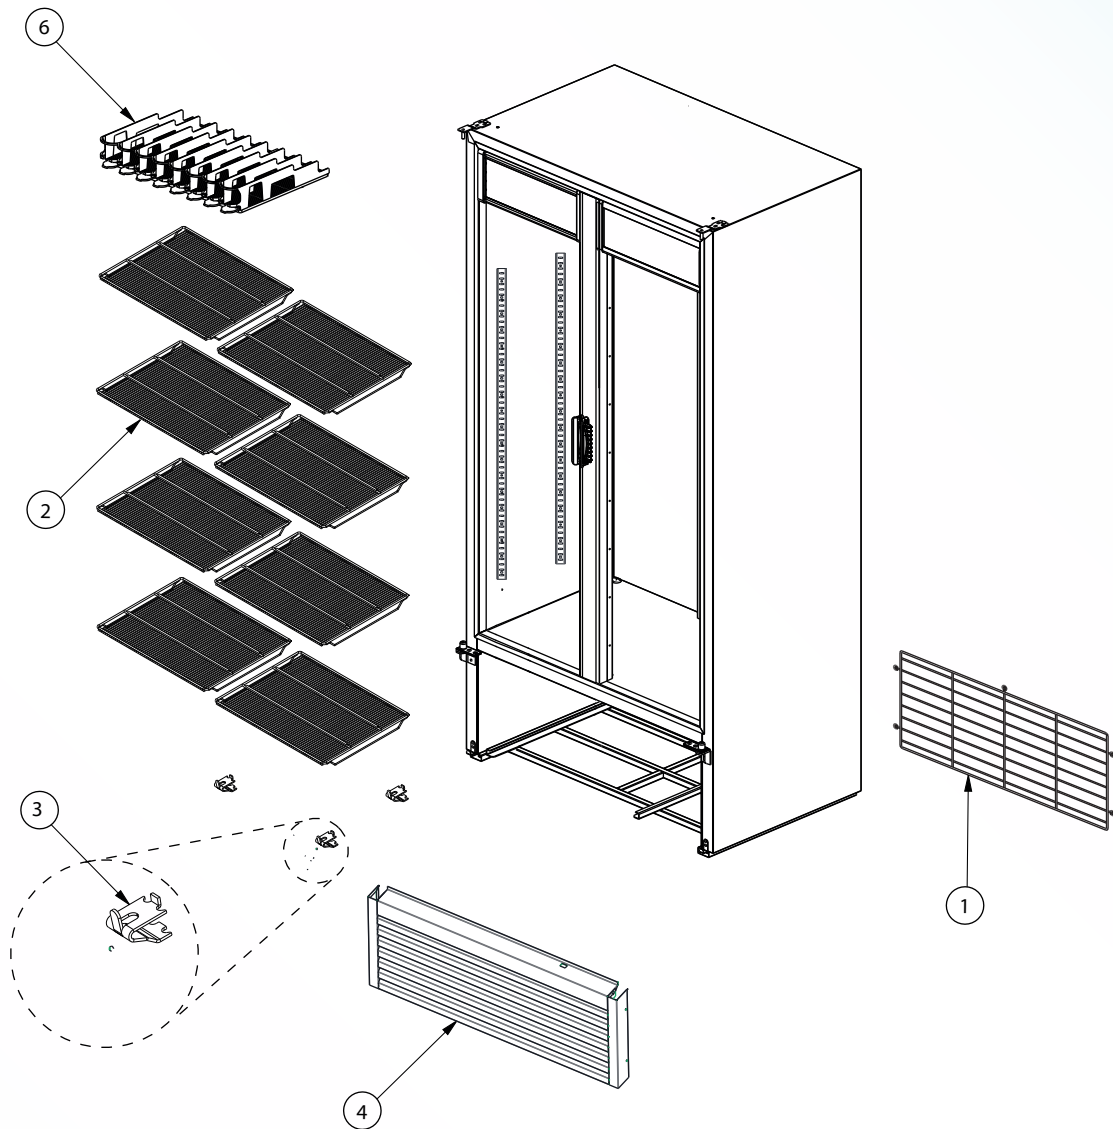

VR43 R290

1. General Assembly
2. Evaporator Unit
3. Condenser Unit
4. Door
5. Wiring Diagrams

ITEM	PART NUMBER	DESCRIPTION
1	2024709	REAR WRIE GRILL
2	2024713	SHELF
3	2029837	SHELF CLIPS PACK OF 4
* 4	2068362	FRONT GRILL
6	2033139	VISI SLIDE KIT (2 NEEDED FOR ALL 10 SHELVES)

* Depending on the Serial # of the cooler, front grill may vary

ITEM	PART NUMBER	DESCRIPTION
1	2063507	EVAP COIL LEFT
2	2061826	EVAP COIL RIGHT
3	N/A	EVAP HOUSING
4	N/A	GRILL, ABS FAN BLADE UL
5	2061515	FAN BLADE
6	2021792	MOTOR SUPPORT
7	2065335	FAN MOTOR

ITEM	PART NUMBER	DESCRIPTION
1	2077575	COMPRESOR
2	2056133	CONDENSER COIL
3	2024707	DRAIN PAN
	2061829	TEMP CONTROL
6	2063511	HEAT EXCHANGER
9	2065335	FAN MOTOR
10	2061515	FAN BLADE

ITEM	PART NUMBER	DESCRIPTION
1		Left Door
2		Right Door
3	2024703	LEFT HINGE
4	2022622	RIGHT HINGE
5	2016574	TOP HINGE L/R
6		DOOR LEDS