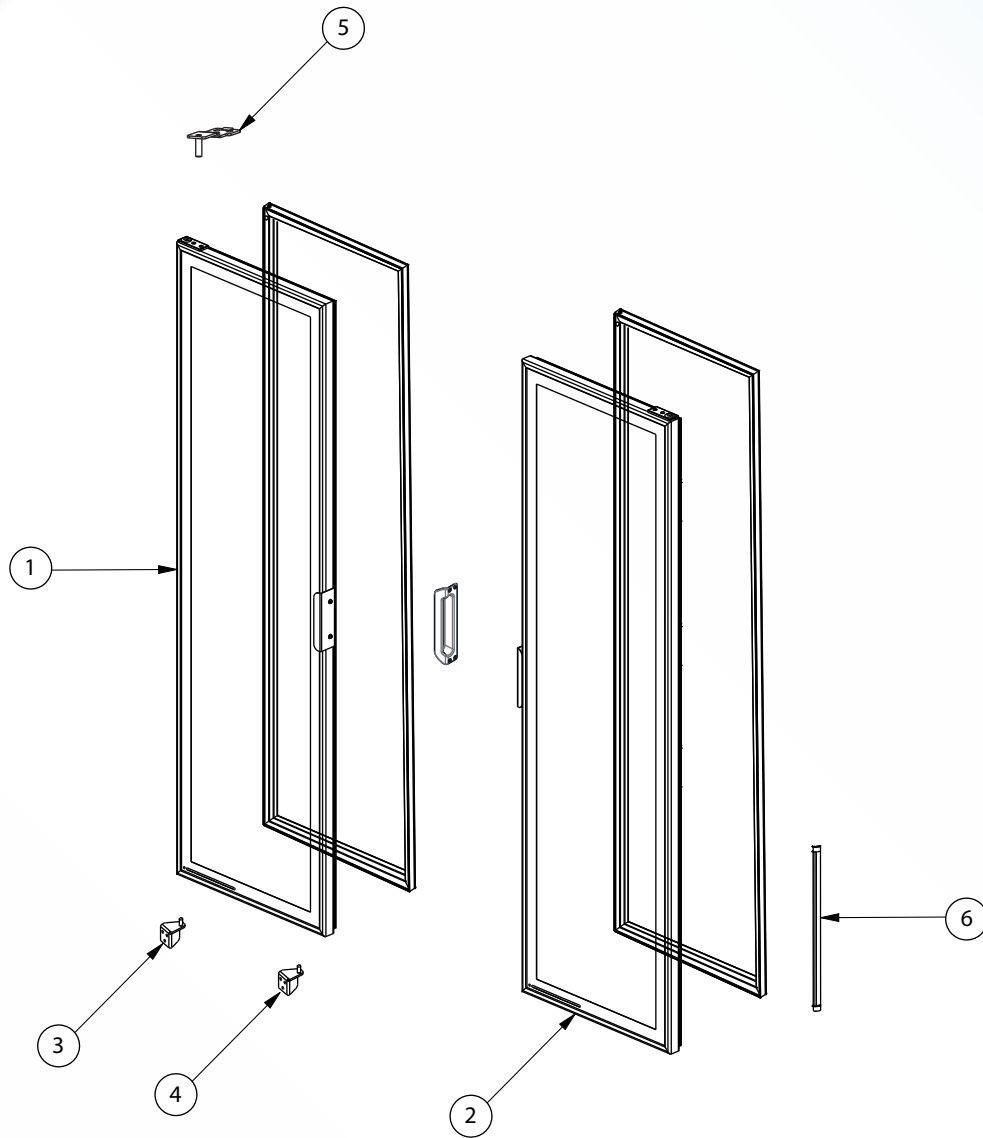

ITEM	PART NUMBER	DESCRIPTION
1		Left Door
2		Right Door
3	2024703	LEFT HINGE
4	2022622	RIGHT HINGE
5	2016574	TOP HINGE L/R
6		DOOR LEDS

* Depending on the Serial # of the cooler, doors and door LEDS may vary please inquire before ordering