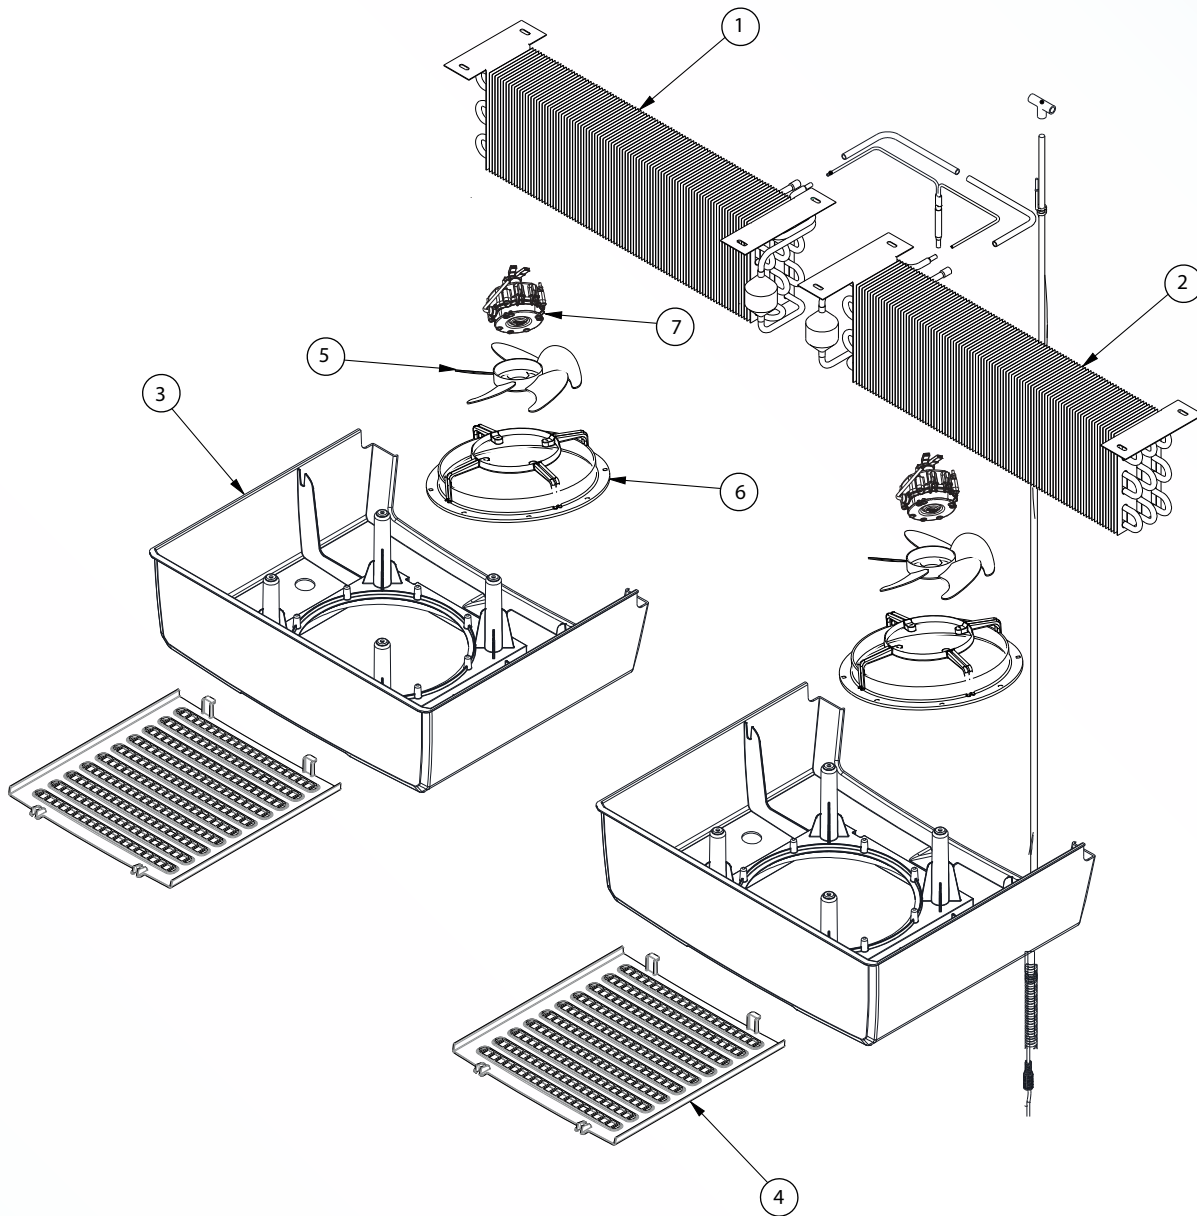

VR43 R290

1. General Assembly
2. Evaporator Unit
3. Condenser Unit
4. Door
5. Wiring Diagrams

ITEM	PART NUMBER	DESCRIPTION
1	2024709	REAR WRIE GRILL
2	2024713	SHELF
3	2029837	SHELF CLIPS PACK OF 4
* 4	2068362	FRONT GRILL
6	2033139	VISI SLIDE KIT (2 NEEDED FOR ALL 10 SHELVES)

* Depending on the Serial # of the cooler, front grill may vary

ITEM	PART NUMBER	DESCRIPTION
1	2063507	EVAP COIL LEFT
2	2061826	EVAP COIL RIGHT
3	N/A	EVAP HOUSING
4	N/A	GRILL, ABS FAN BLADE UL
5	2061515	FAN BLADE
6	2021792	MOTOR SUPPORT
7	2065335	FAN MOTOR

ITEM	PART NUMBER	DESCRIPTION
1	2077575	COMPRESOR
2	2056133	CONDENSER COIL
3	2024707	DRAIN PAN
	2061829	TEMP CONTROL
6	2063511	HEAT EXCHANGER
9	2065335	FAN MOTOR
10	2061515	FAN BLADE

ITEM	PART NUMBER	DESCRIPTION
1		Left Door
2		Right Door
3	2024703	LEFT HINGE
4	2022622	RIGHT HINGE
5	2016574	TOP HINGE L/R
6		DOOR LEDS