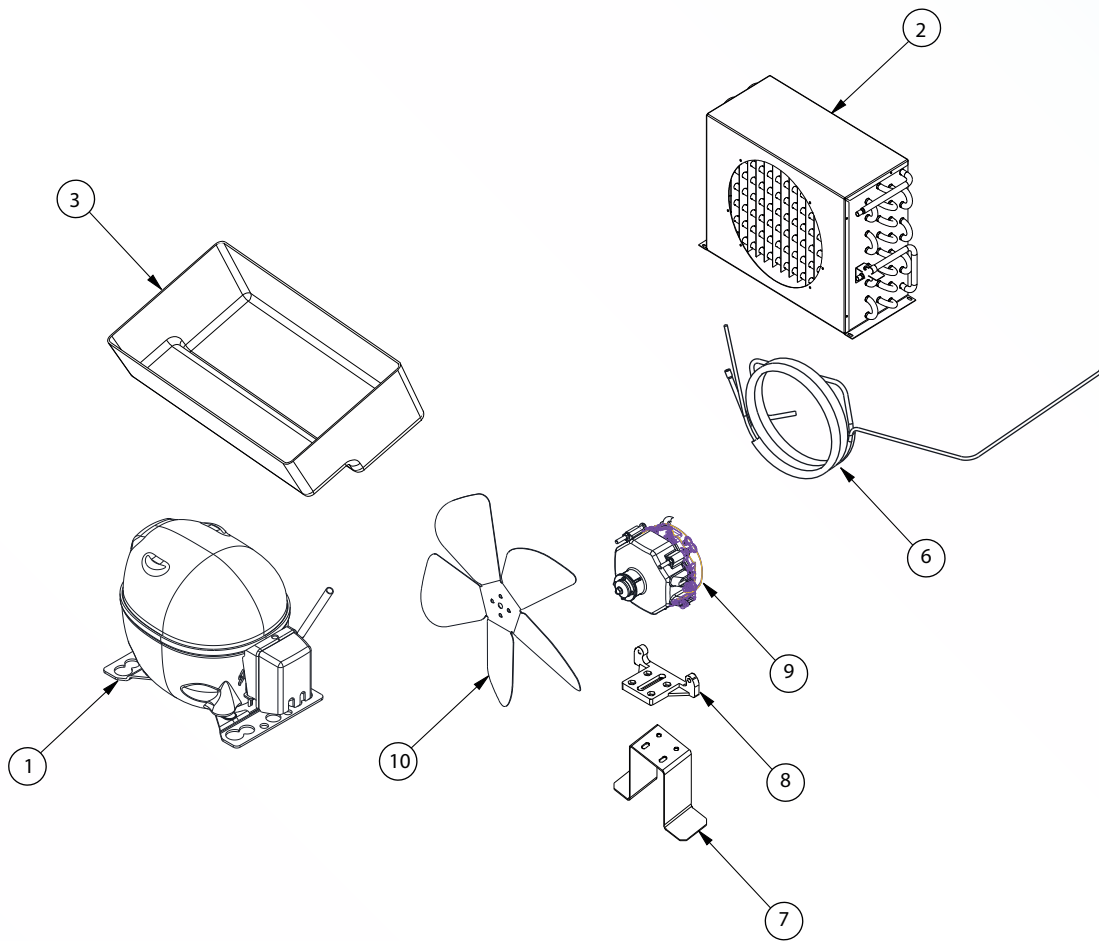

VR43 R290

1. General Assembly
2. Evaporator Unit
3. Condenser Unit
4. Door
5. Wiring Diagrams

ITEM	PART NUMBER	DESCRIPTION
1	2024709	REAR WRIE GRILL
2	2024713	SHELF
3	2029837	SHELF CLIPS PACK OF 4
* 4	2068362	FRONT GRILL
6	2033139	VISI SLIDE KIT (2 NEEDED FOR ALL 10 SHELVES)

* Depending on the Serial # of the cooler, front grill may vary

ITEM	PART NUMBER	DESCRIPTION
1	2063507	EVAP COIL LEFT
2	2061826	EVAP COIL RIGHT
3	N/A	EVAP HOUSING
4	N/A	GRILL, ABS FAN BLADE UL
5	2061515	FAN BLADE
6	2021792	MOTOR SUPPORT
7	2065335	FAN MOTOR

ITEM	PART NUMBER	DESCRIPTION
1	2077575	COMPRESOR
2	2056133	CONDENSER COIL
3	2024707	DRAIN PAN
	2061829	TEMP CONTROL
6	2063511	HEAT EXCHANGER
9	2065335	FAN MOTOR
10	2061515	FAN BLADE

ITEM	PART NUMBER	DESCRIPTION
1		Left Door
2		Right Door
3	2024703	LEFT HINGE
4	2022622	RIGHT HINGE
5	2016574	TOP HINGE L/R
6		DOOR LEDS