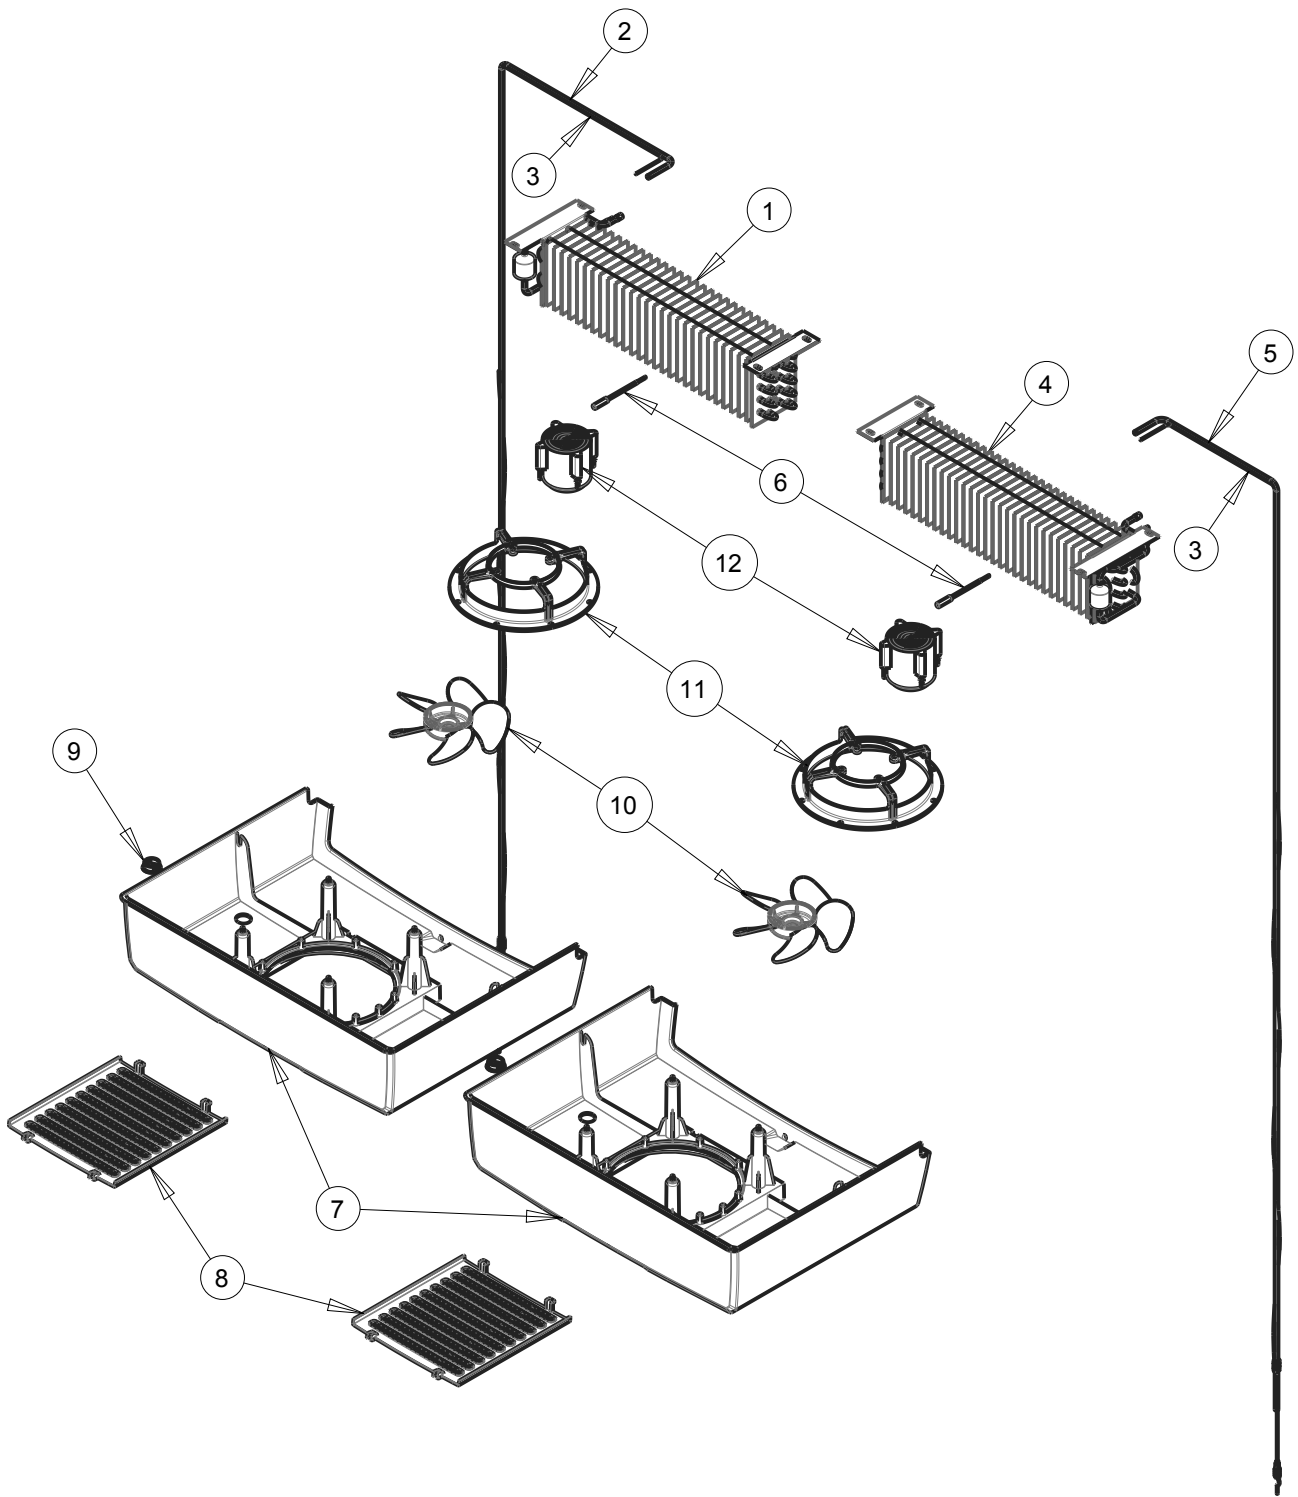

REV.00

Evaporator Unit

Included Models

ENF G372 C BMAD R2 UL LED EXP FOODSERV

1022694

Item	Internal Code	Spare Part Code	Description
1	3054283	2068674	EVAPORATOR RIGHT
2	2073944	2081105	RETURN PIPE
3	3001748	2076378	CAPILLARY TUBE, 0.049"X120"
4	3054284	2081099	EVAPORATOR LEFT
5	2073943	2081104	RETURN PIPE
6	3031133	2065184	TEMPERATURE SENSOR
7	2063294	2077082	EVAP HOUSING
8	2044821	2068676	EVAP HOUSING COVER
9	3015563	2077081	STOPPER
10	3037464	2065102	EVAP FAN BLADE
11	3023907	2021792	MOTOR EVAP SUPPORT
12	3023792	2065067	EVAP FAN MOTOR

REV.00

Evaporator Unit

Included Models

ENF G372 C BMAD R2 UL LED EXP FOODSERV

1022694