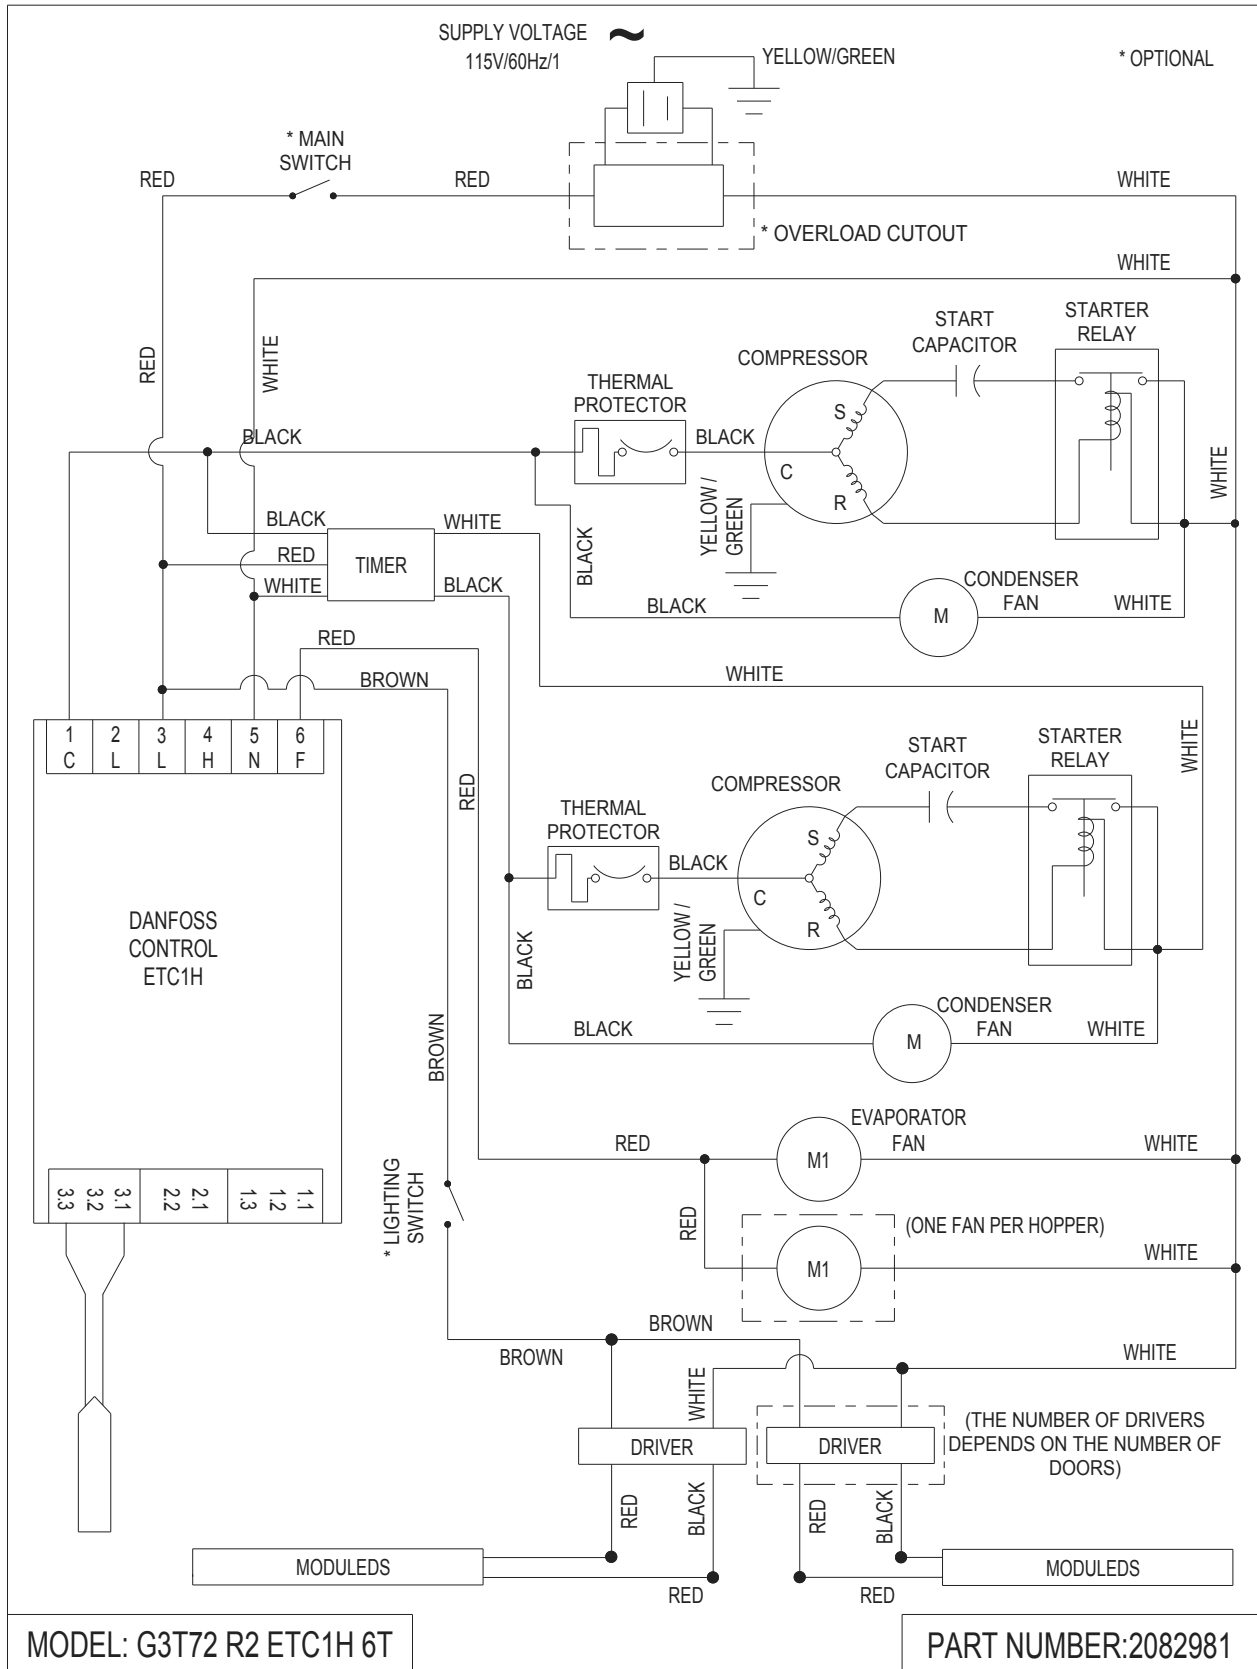

Item	Internal Code	Spare Part Code	Description
1	3051065	2065047	LED MODULE
2	2010209	2086708	MOULDING GLASS FIXER COVER
3	2031726	2077038	MOULDING GLASS FIXER COVER
4	2019325	2087020	MOULDING GLASS FIXER COVER
5	2083153	2086925	GLASS DOOR RIGHT
6	3038234	2040008	GASKET
7	3055404	2088923	PLASTIC DOOR HANDLE
8	3027788	2081335	REMOVABLE RIVET
9	3046334	2077724	BUSHING SUPPORT
10	3038236	2022628	SELF CLOSING
11	3044866	2072409	BUSHING
12	2083154	2086926	GLASS DOOR LEFT
13	3055138	2076384	BOTTOM HINGE
14	3055137	2076389	BOTTOM HINGE
15	3023206	2065356	TOP HINGE
*	3051069	2065318	LED HARNESS
*	3051220	2075742	F-M MODULE HARNESS
*	3027228	2040477	F-DRIVER MODULE HARNESS

REV.00

Door

Included Models

ENF G372 C BMAD R2 UL LED EXP FOODSERV

1022694

REV.00

Wiring Diagram

Included Models

ENF G372 C BMAD R2 UL LED EXP FOODSERV

1022694