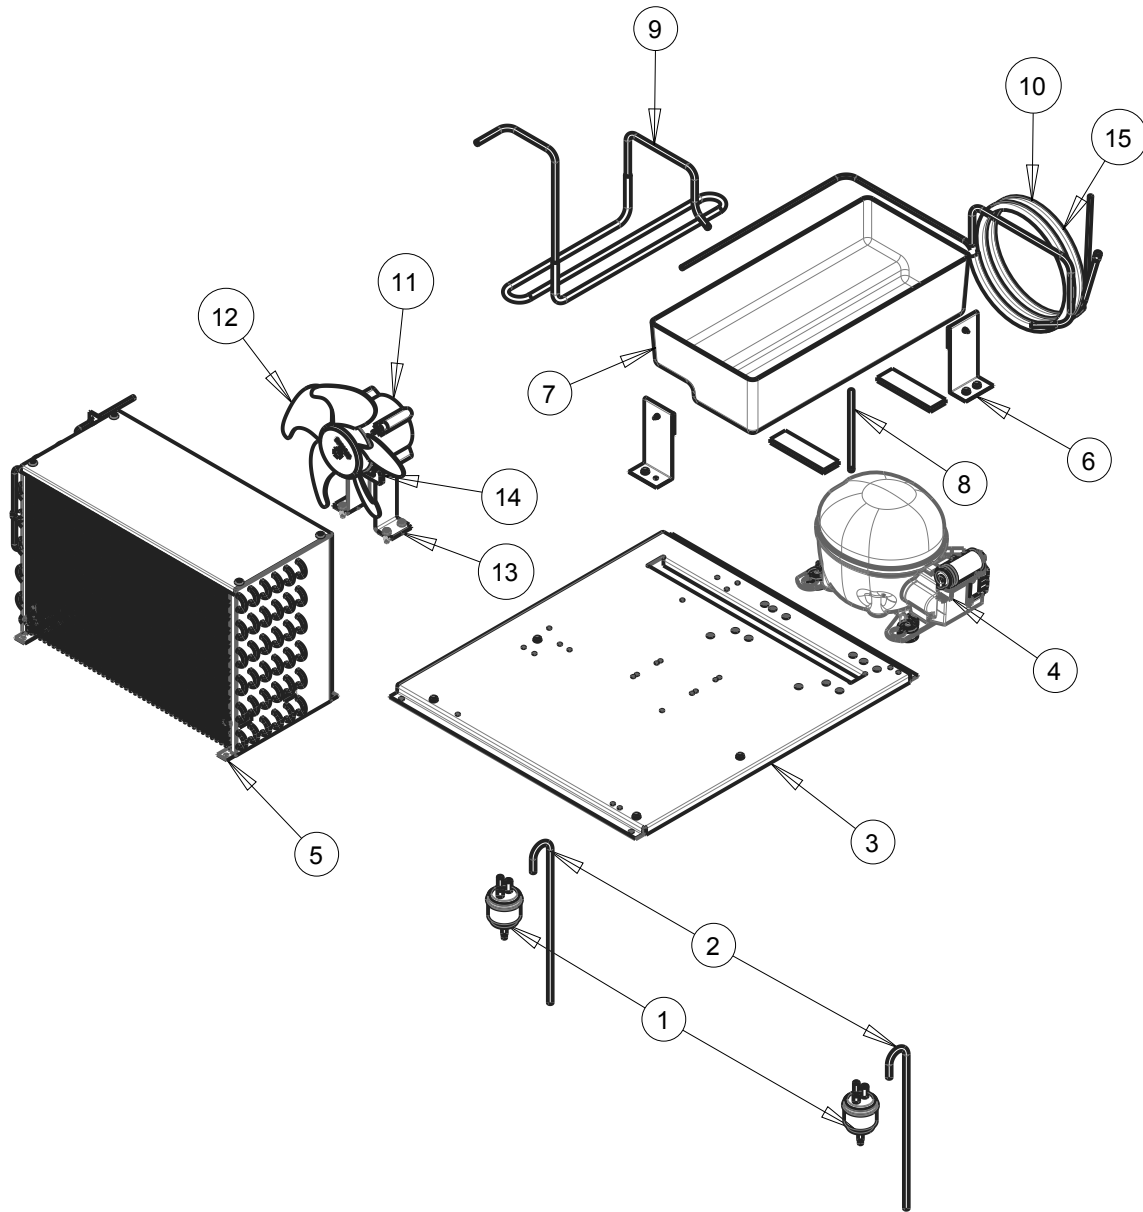

REV.00

Condenser Unit

Included Models

ENF G372 C BMAD R2 UL LED EXP FOODSERV

1022694

Item	Internal Code	Spare Part Code	Description
1	3043930	2065116	FILTER DRIER
2	2030264	2076400	VACCUM PIPE
3	2057998	2098578	COMPRESSOR BASE
4	3056027	2068683	COMPRESSOR
5	2047059	2056133	CONDENSER
6	2066813	2073254	COND PAN SUPPORT
7	2010600	2024707	CONDENSATE PAN
8	2014639	2063514	CHARGE PIPE
9	2081510	2086922	DISCHARGE PIPE
10	2066142	2073247	HEAT EXCHANGER
11	3023792	2065067	COND FAN MOTOR
12	3023793	2017317	COND FAN BLADE
13	3033267	2077074	MOTOR STAND
14	3039514	2065362	MOTOR EVAP SUPPORT
15	3000807	2077326	PIPE INSULATION

REV.00

Condenser Unit

Included Models

ENF G372 C BMAD R2 UL LED EXP FOODSERV

1022694