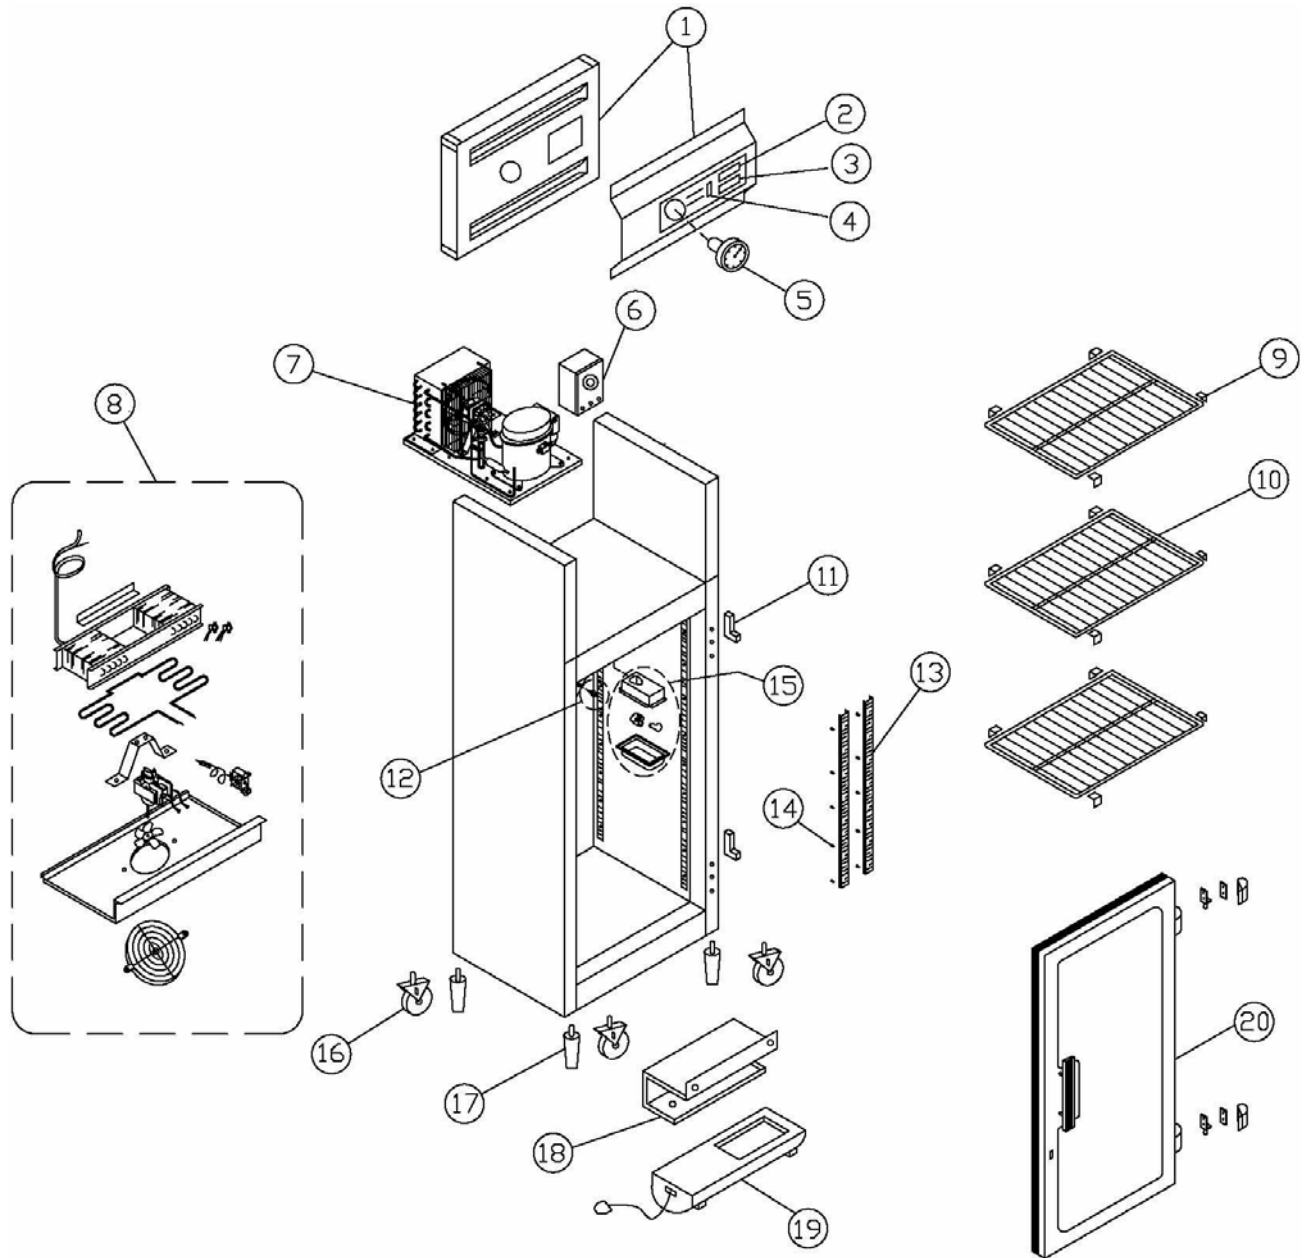

# ILLUSTRATED PARTS LIST REACH-IN FREEZER

## COR22RFTM EXPLODED VIEW

FIGURE 1

## EXPLODED VIEW

Item No.	Part No.	Name
1	1043041	Motor Cover Assembly
2	1035303	Green Power Switch
3	1035301	Red Door Ajar Switch
4	1035300	Condenser Eliminator Switch
5	1035304	Thermometer
6	1035224	Timer Clock
7	FIGURE 3	Complete Condensing Unit
8	FIGURE 2	Refrigeration System
9	1035221	Shelf Clip
10	1035298	Flat Shelf