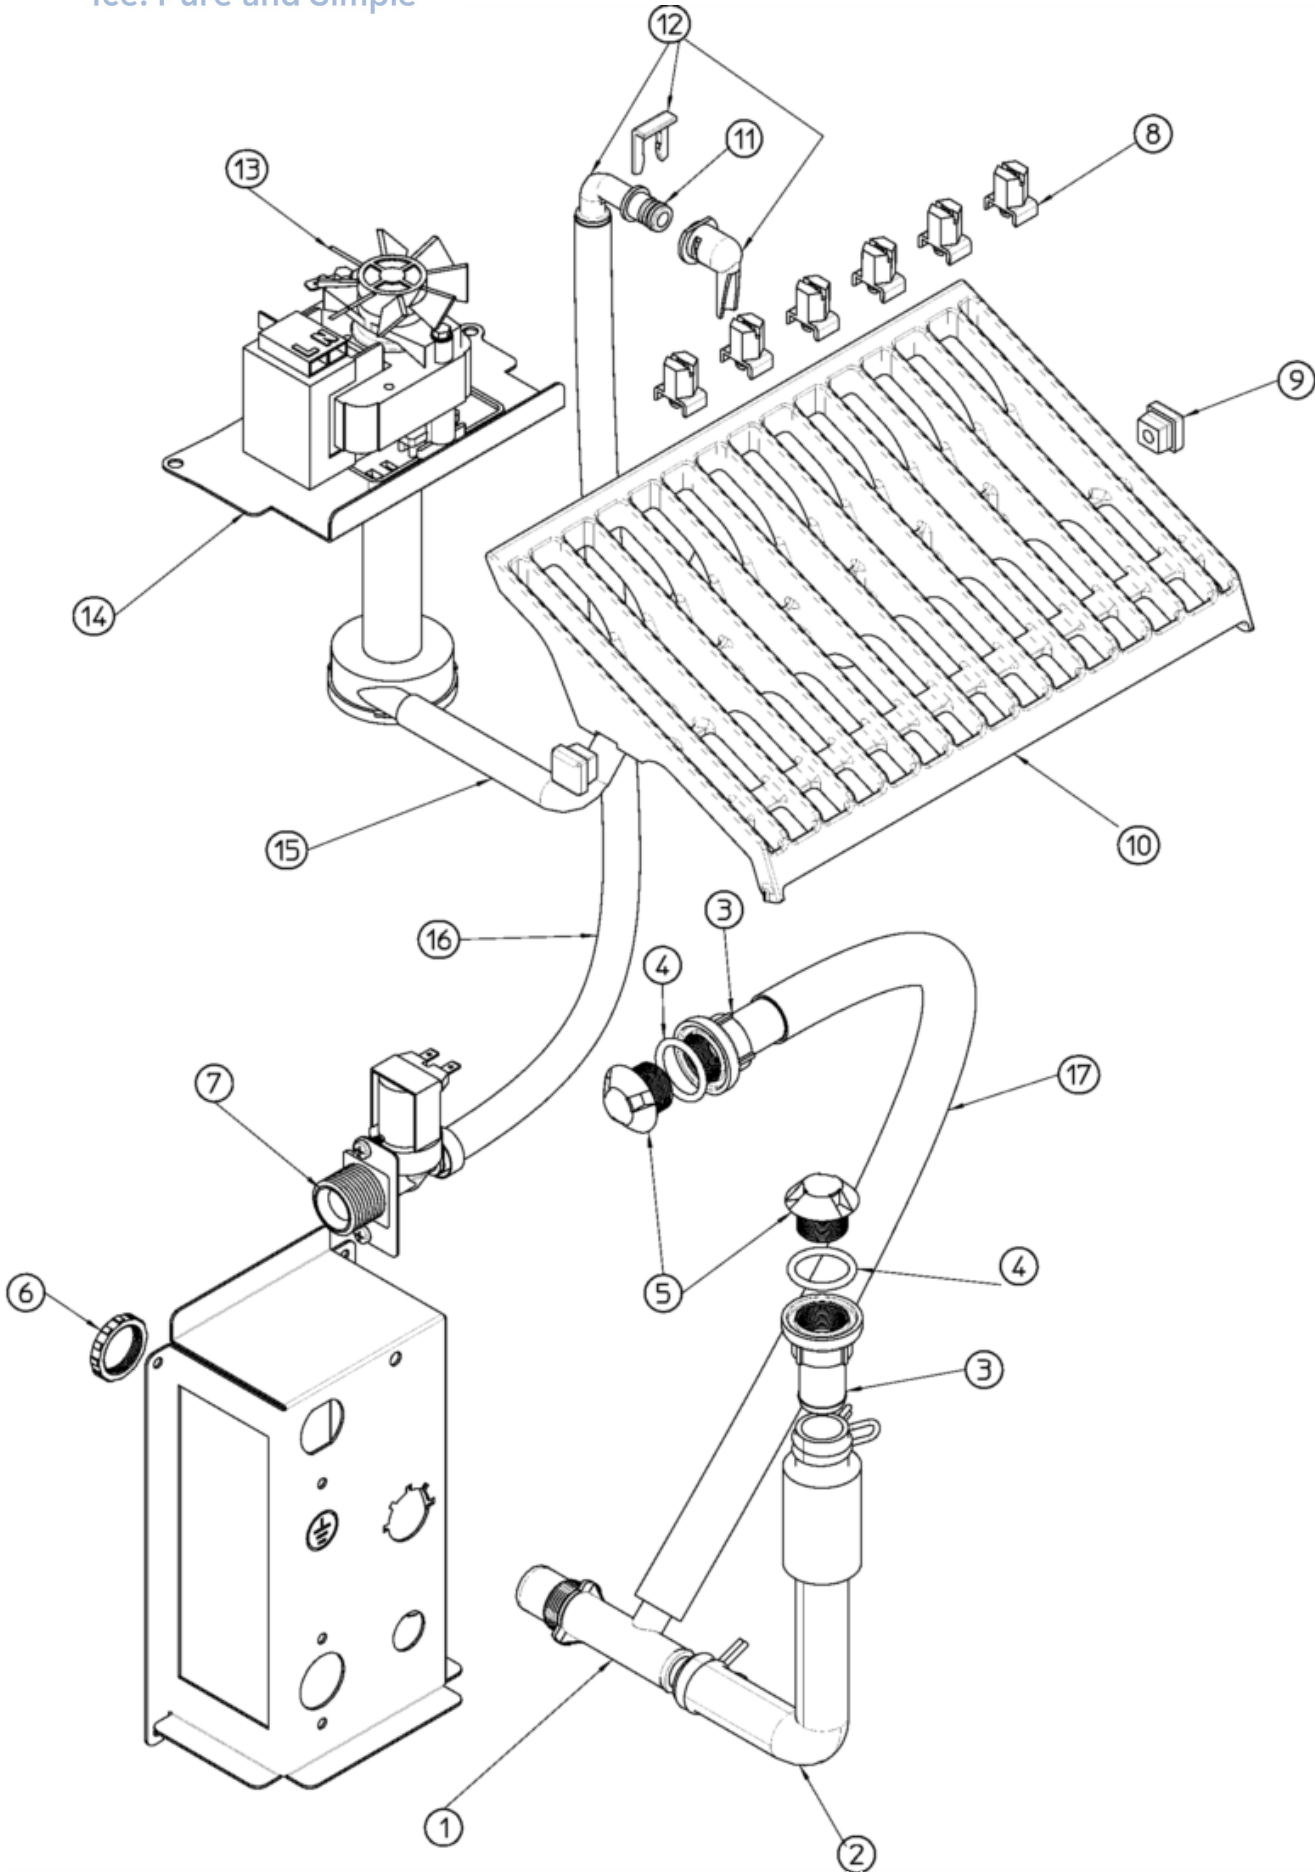

Ice-O-Matic®

Ice. Pure and Simple™

WATER SYSTEM