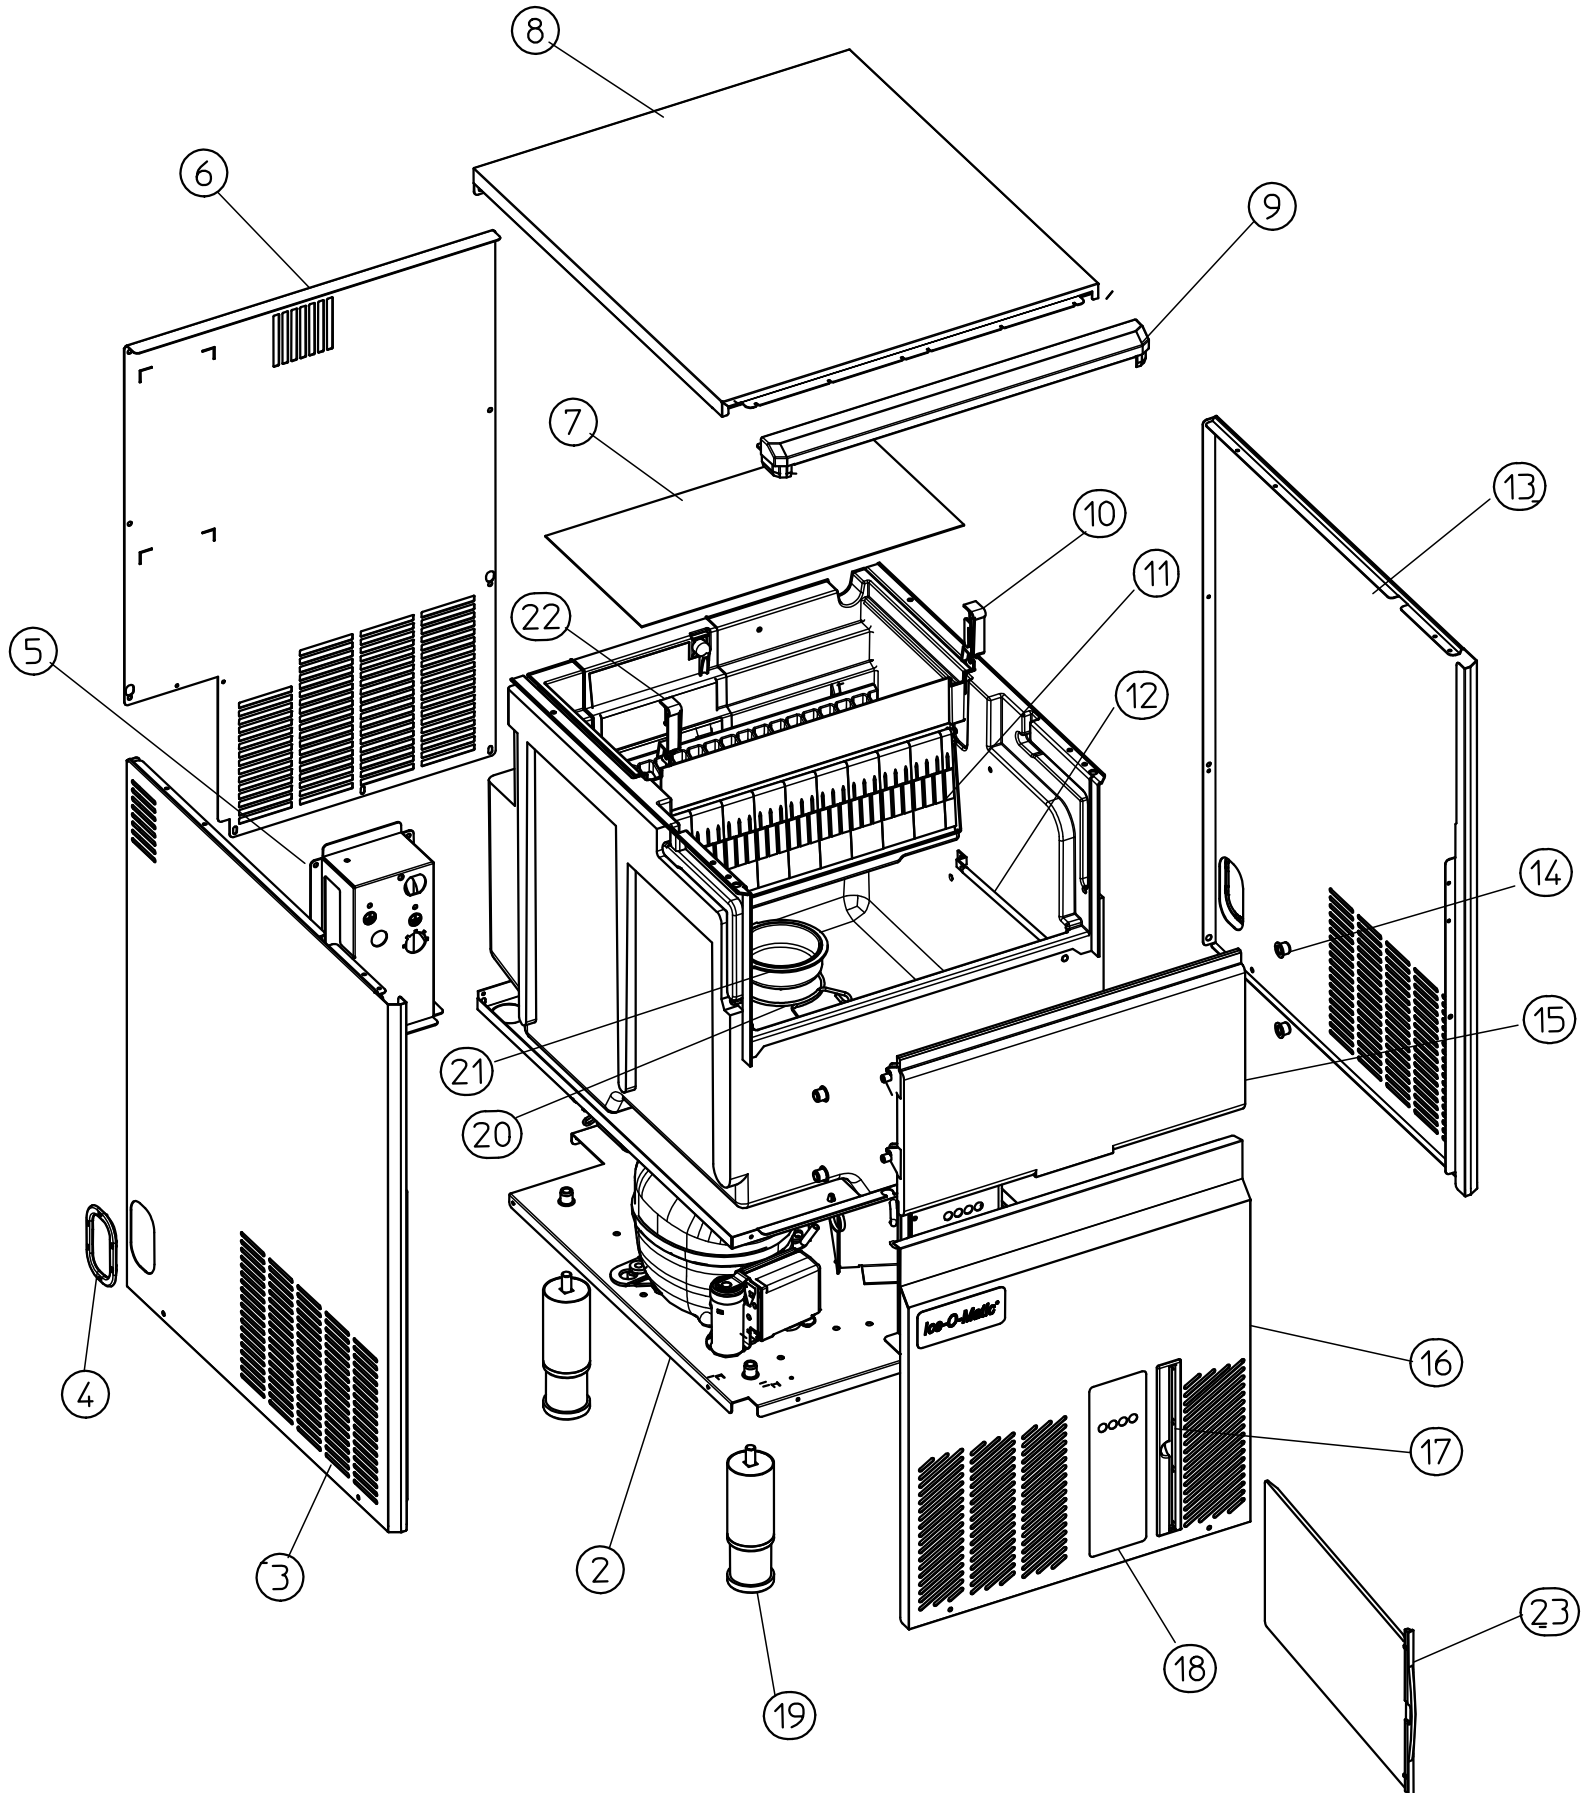

# UCG130GA

## SPARE PARTS LIST

REV. 06/2021

Ice. Pure and Simple<sup>®</sup>

- 1 UNIT PANELS
- 2 REFRIGERANT SYSTEM – AIR COOLED
- 3 WATER SYSTEM
- 4 CONTROL BOX

Pos	Code	Description	Price (€)
0002	SC704420-00	BASE	
0003	<a href="#">SC726040-00</a>	LEFT SIDE PANEL	
0004	SC661070-00	PLASTIC PROTECTION	
0005	SC702705-00	WATER HOOK UP PANEL	
0006	<a href="#">SC702669-00</a>	REAR PANEL	
0007	SC742033-04	EVAPORATOR COVER	
0008	<a href="#">SC781594-01R</a>	TOP PANEL	
0009	SC661252-01	FRONT TRIM	
0010	SC660388-00	CURTAIN BRACKET (RIGHT)	
0011	SC784457-02R	CURTAIN ASSY	
0012	<a href="#">SC620565-01</a>	BIN LEVEL CRTL	
0013	<a href="#">SC726039-00</a>	RIGHT SIDE PANEL	
0014	<a href="#">SC660286-00</a>	BUSHING	
0015	<a href="#">SC661220-03</a>	BIN DOOR	
0016	<a href="#">SC726033-00</a>	FRONT PANEL	
0017	SC660804-03	AIR FILTER SEAT	
0018	SC651743-00	LABEL	
0019	SC651469-02	LEG	
0020	<a href="#">SC460047-00</a>	SPRING	
0021	SC660741-00	PLASTIC PLUG	
0022	SC660388-01	CURTAIN BRACKET (LEFT)	
0023	SC660805-03	AIR FILTER	