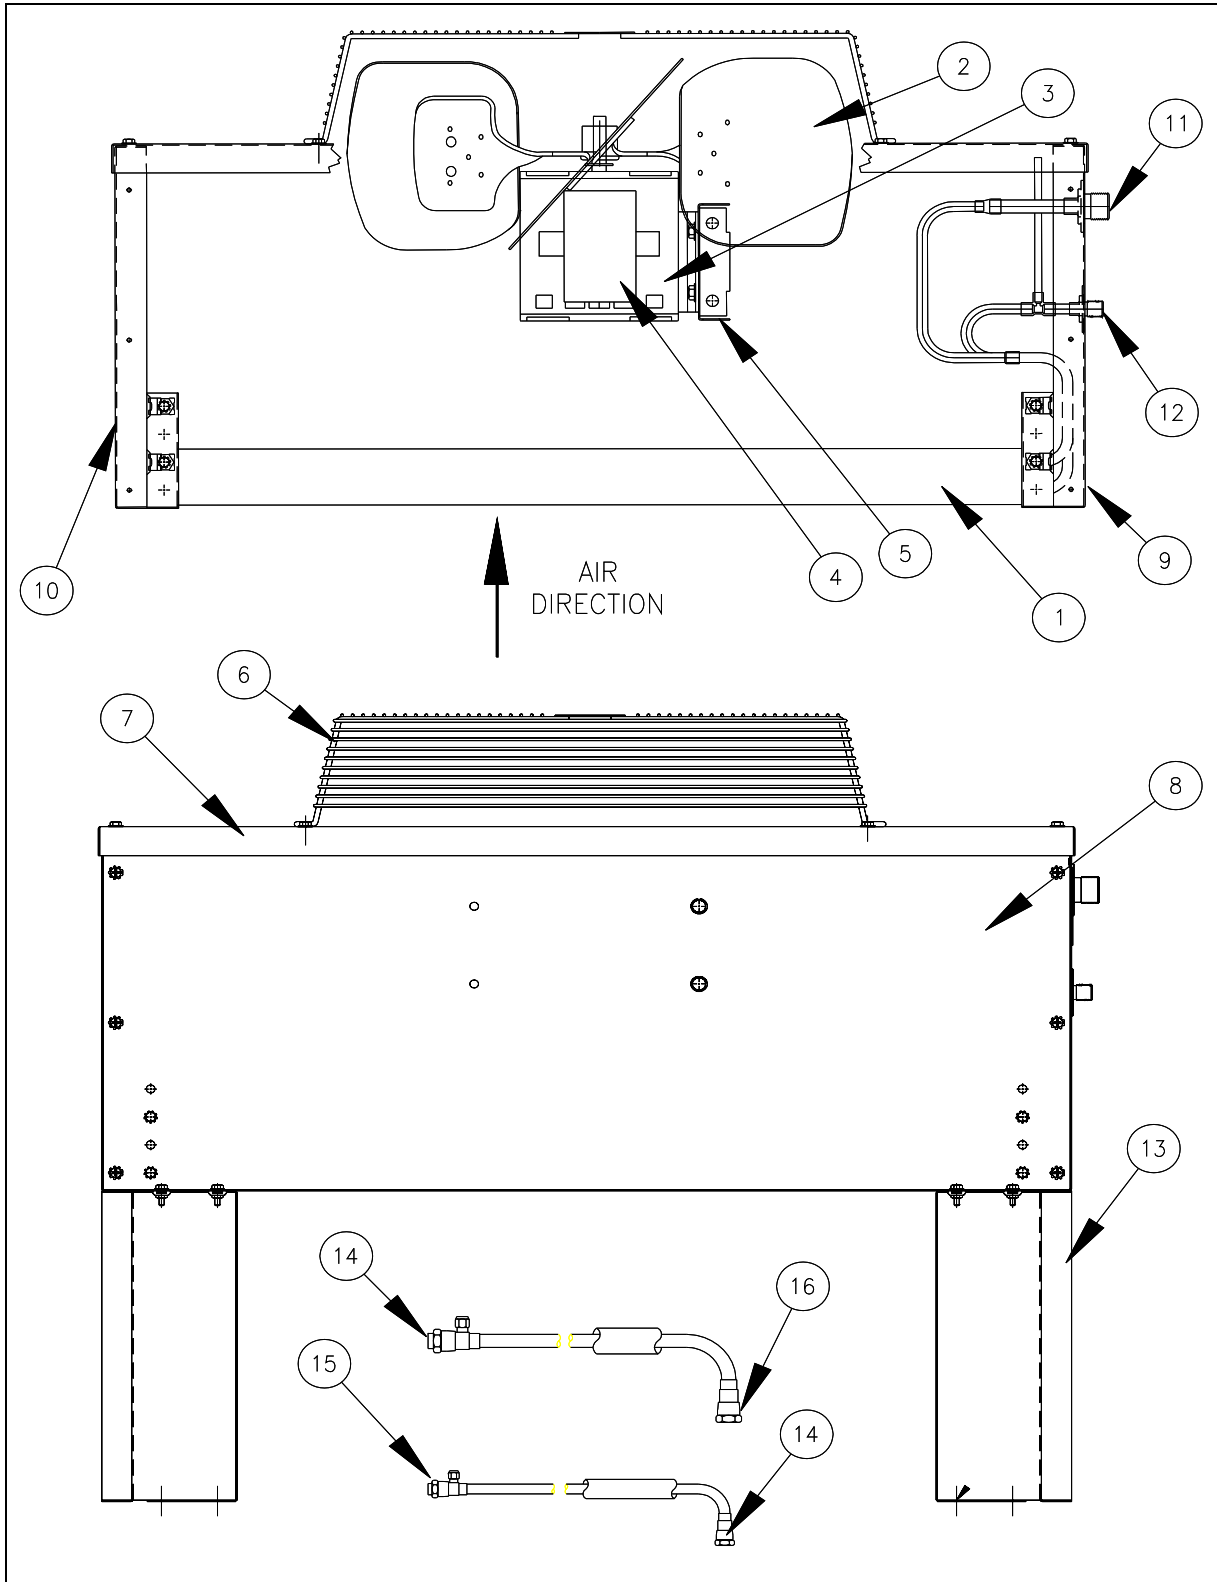

ICE Series Service Parts

Remote Condenser

Item No.	Description	Model Number			
		ICE1806 ERC4061	ICE1807 ERC4061	ICE2106 ERC5061	ICE2107 ERC5061
1	Condenser	9141110-02	9141110-02	9141111-01	9141111-01
2	Fan Blade	9131357-01	9131357-01	9131357-01	9131357-01
3	Fan Motor	9161110-02	9161110-02	9161110-02	9161110-02
4	Capacitor	9161110-92	9161110-92	9161110-92	9161110-92
5	Fan Motor Brace	3012802-01	3012802-01	3012802-01	3012802-01
6	Fan Guard	9131356-01	9131356-01	9131356-01	9131356-01
7	Top Panel	3012807-01	3012807-01	3012829-01	3012829-01
8	Side Panel	3012794-01	3012794-01	3012830-01	3012830-01
9	Front Panel	3012804-01	3012804-01	3012804-01	3012804-01
10	Rear Panel	3012805-01	3012805-01	3012805-01	3012805-01
11	Coupling Half-Bulkhead-1/2"	9091001-12	9091001-12	9091001-12	9091001-12
12	Coupling Half-Bulkhead-3/8"	9091001-11	9091001-11	9091001-11	9091001-11
13	Mounting Leg	3012795-01	3012795-01	3012795-01	3012795-01
14	Lineset Fitting w/ Port 1/2"	9091001-10	9091001-10	9091001-10	9091001-10
15	Lineset Fitting w/ Port 3/8"	9091001-04	9091001-04	9091001-04	9091001-04
16	Lineset Fitting w/o Port 1/2"	9091001-08	9091001-08	9091001-08	9091001-08
17	Lineset Fitting w/o Port 3/8"	9091001-02	9091001-02	9091001-02	9091001-02

Item No.	Description	Model Number		
		ICE1405 ERC2661	ICE1406 ERC2661	ICE1407 ERC2661
1	Condenser	9141109-01	9141109-01	9141109-01
2	Fan Blade	9131357-01	9131357-01	9131357-01
3	Fan Motor	9161110-02	9161110-02	9161110-02
4	Capacitor	9161110-92	9161110-92	9161110-92
5	Fan Motor Brace	3012802-01	3012802-01	3012802-01
6	Fan Guard	9131356-01	9131356-01	9131356-01
7	Top Panel	3012806-01	3012806-01	3012806-01
8	Side Panel	3012793-01	3012793-01	3012793-01
9	Front Panel	3012804-01	3012804-01	3012804-01
10	Rear Panel	3012805-01	3012805-01	3012805-01
11	Coupling Half-Bulkhead-1/2"	9091001-12	9091001-12	9091001-12
12	Coupling Half-Bulkhead-3/8"	9091001-11	9091001-11	9091001-11
13	Mounting Leg	3012795-01	3012795-01	3012795-01
14	Lineset Fitting w/ Port 1/2"	9091001-10	9091001-10	9091001-10
15	Lineset Fitting w/ Port 3/8"	9091001-04	9091001-04	9091001-04
16	Lineset Fitting w/o Port 1/2"	9091001-08	9091001-08	9091001-08
17	Lineset Fitting w/o Port 3/8"	9091001-02	9091001-02	9091001-02