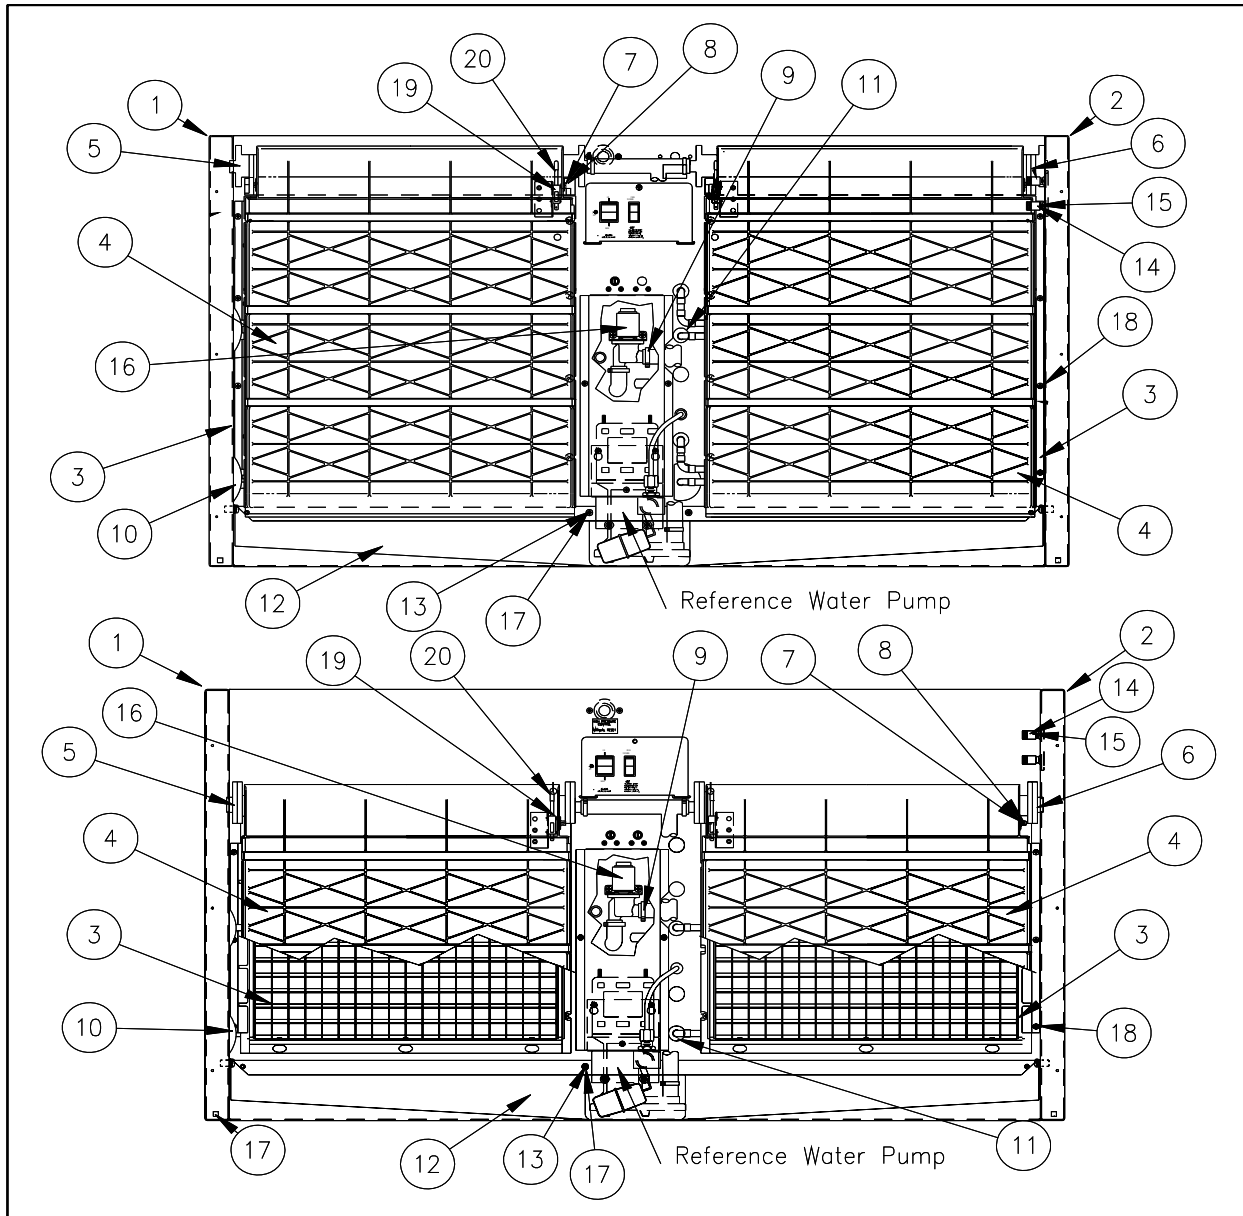

Ice-O-Matic
11100 East 45th Ave.
Denver Co. 80239
866-PUREICE

The ICE Series Service manual is available separately, Part number 9081270-01

ICE Series Service Parts

Exterior Components

Item No.	Description	Model Number				
		ICE1806	ICE1807	ICE2005	ICE2106	ICE2107
1	Top Panel	3051235-01	3051235-01	3051235-01	3051235-01	3051235-01
2	Top Panel Screw	9031098-02	9031098-02	9031098-02	9031098-02	9031098-02
3	Front Panel	2031465-05	2031465-05	2031465-05	2031465-05	2031465-05
4	Front Panel Screw	9031098-02	9031098-02	9031098-02	9031098-02	9031098-02
5	LH Side Panel- Louvered	N/A	N/A	N/A	N/A	N/A
6	LH Side Panel- Solid	3021773-01	3021773-01	3021773-01	3021773-01	3021773-01
7	Side Panel Screws	9031046-02	9031046-02	9031046-02	9031046-02	9031046-02
8	Plastic Nut Insert	9031141-01	9031141-01	9031141-01	9031141-01	9031141-01
9	RH Side Panel- Louvered	N/A	N/A	N/A	N/A	N/A
10	RH Side Panel- Solid	3021775-01	3021775-01	3021775-01	3021775-01	3021775-01
11	Rear Panel	3021792-01	3021792-01	3021792-01	3021792-01	3021792-01
12	Rear Panel Screw	9031046-01	9031046-01	9031046-01	9031046-01	9031046-01
13	Ice Deflector	3011756-01	3011756-01	3011756-01	3011756-01	3011756-01

Item No.	Description	Model Number		
		ICE1405	ICE1406	ICE1407
1	Top Panel	3051235-01	3051235-01	3051235-01
2	Top Panel Screw	9031098-02	9031098-02	9031098-02
3	Front Panel	2031465-05	2031465-05	2031465-05
4	Front Panel Screw	9031098-02	9031098-02	9031098-02
5	LH Side Panel- Louvered	2031468-03	2031468-03	2031468-03
6	LH Side Panel- Solid	3021773-01	3021773-01	3021773-01
7	Side Panel Screws	9031046-02	9031046-02	9031046-02
8	Plastic Nut Insert	9031141-01	9031141-01	9031141-01
9	RH Side Panel- Louvered	2031468-02	2031468-02	2031468-02
10	RH Side Panel- Solid	3021775-01	3021775-01	3021775-01
11	Rear Panel	3021792-01	3021792-01	3021792-01
12	Rear Panel Screw	9031046-01	9031046-01	9031046-01
13	Ice Deflector	3011756-01	3011756-01	3011756-01