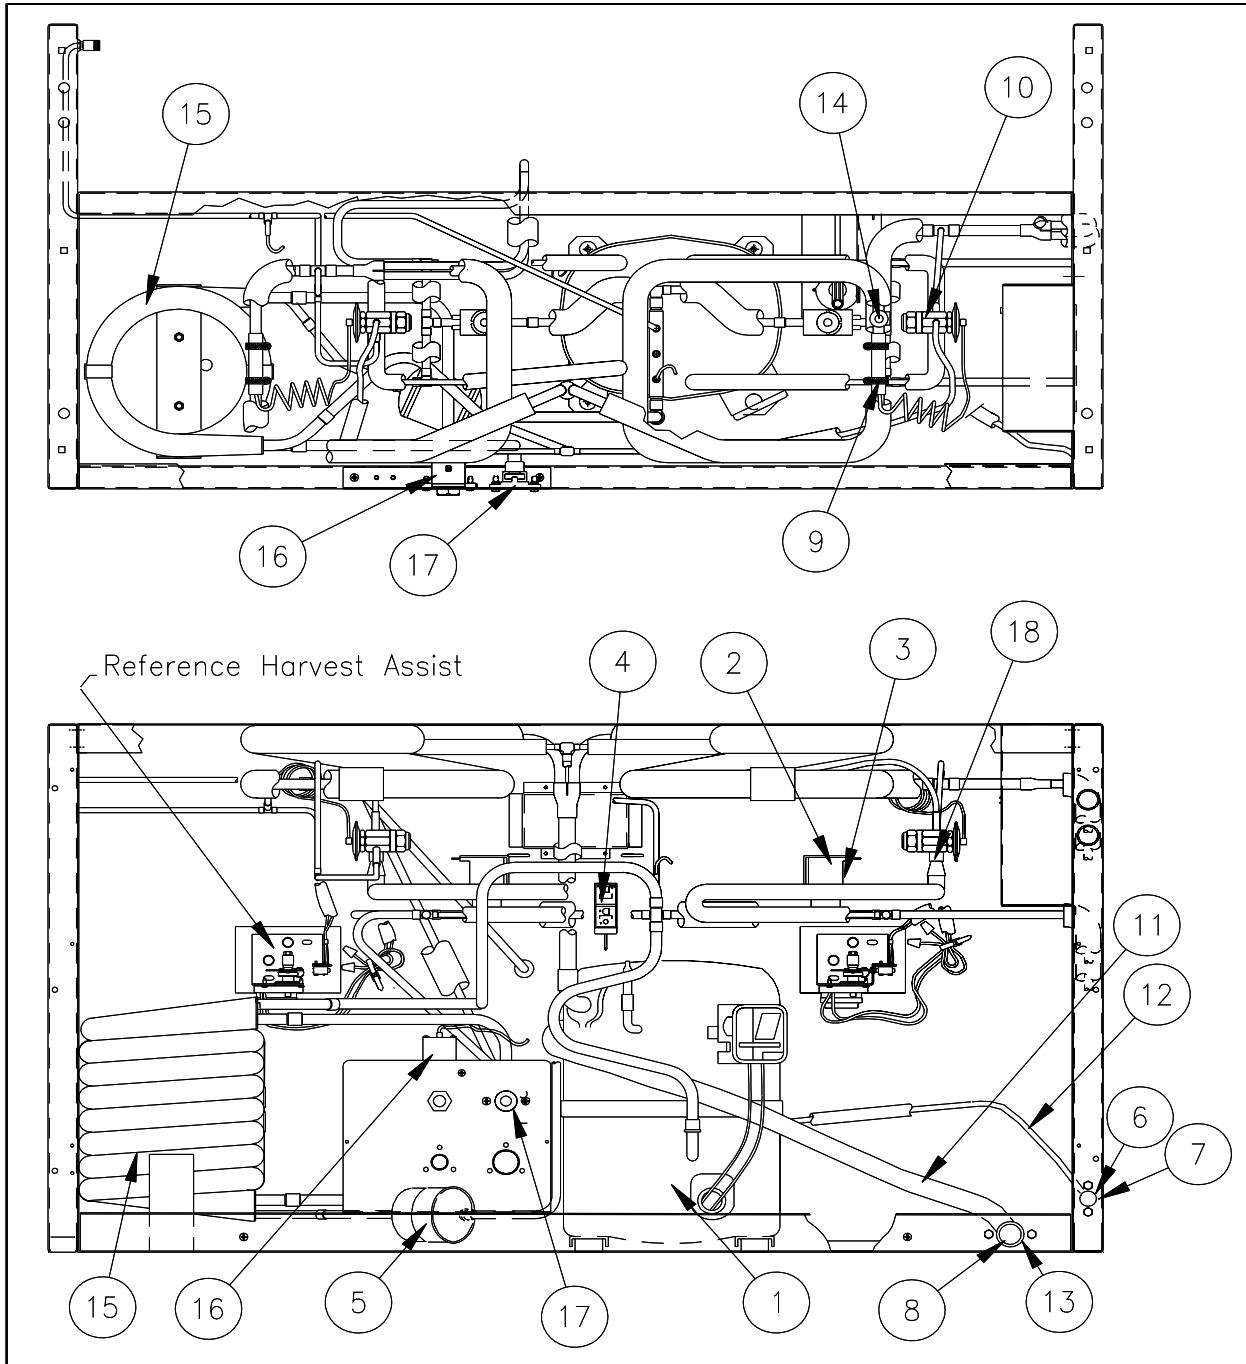

ICE1800/2100 Water Cooled Machine Shown

ICE Series Service Parts

Water Cooled

Item No.	Description	Model Number				
		ICE1806	ICE1807	ICE2005	ICE2106	ICE2107
1	Compressor	9181108-11	9181108-12	9181110-13	9181123-11	9181123-12
2	Hot Gas Valve Coil	9151123-04	9151123-04	9151123-04	9151123-04	9151123-04
3	Hot Gas Valve Body	9151123-01	9151123-01	9151123-01	9151123-01	9151123-01
4	Low Pressure Control	9041094-01	9041094-01	9041094-01	9041094-01	9041094-01
5	Filter Drier	9151004-03	9151004-03	9151004-03	9151004-03	9151004-03
6	Drop Adapter	9091074-01	9091074-01	9091074-01	9091074-01	9091074-01
7	Water Inlet Fitting	9091083-01	9091083-01	9091083-01	9091083-01	9091083-01
8	Purge Drain Fitting	9091119-01	9091119-01	9091119-01	9091119-01	9091119-01
9	Clamp-TXV Bulb	9021040-01	9021040-01	9021040-01	9021040-01	9021040-01
10	TXV	9151006-15	9151006-15	9151006-15	9151006-15	9151006-15
10	TXV (Beg. Ser. B2)	9151134-06	9151134-06	9151134-06	9151134-06	9151134-06
11	Purge Drain Hose	9051280-06	9051280-06	9051280-06	9051280-06	9051280-06
12	Tube (3.59 Ft.)	6021032-01	6021032-01	6021032-01	6021032-01	6021032-01
13	Clamp	9021010-14	9021010-14	9021010-14	9021010-14	9021010-14
14	High Temp Safety	9041087-01	9041087-01	9041087-01	9041087-01	9041087-01
15	Water Condenser	9141123-01	9141123-01	9141123-01	9141123-01	9141123-01
16	Water Valve	9041056-01	9041056-01	9041056-01	9041056-01	9041056-01
17	Drop Adapter 1/2"	9091063-02	9091063-02	9091063-02	9091063-02	9091063-02
18	Expansion Valve Assembly *	2041686-01	2041686-01	2041686-01	2041686-01	2041686-01

* Includes Distributor and Tubing

Item No.	Description	Model Number		
		ICE1405	ICE1406	ICE1407
1	Compressor	9181094-12	9181108-11	9181111-12
2	Hot Gas Valve Coil	9151123-04	9151123-04	9151123-04
3	Hot Gas Valve Body	9151123-02	9151123-02	9151123-02
4	Low Pressure Control	9041094-01	9041094-01	9041094-01
5	Filter Drier	9151004-03	9151004-03	9151004-03
6	Drop Adapter	9091074-01	9091074-01	9091074-01
7	Water Inlet Fitting	9091083-01	9091083-01	9091083-01
8	Purge Drain Fitting	9091119-01	9091119-01	9091119-01
9	Clamp-TXV Bulb	9021040-01	9021040-01	9021040-01
10	TXV	9151006-08	9151006-08	9151006-08
10	TXV (Beg. Ser. D2)	9131134-01	9151134-02	9151134-02
11	Purge Drain Hose	9051280-06	9051280-06	9051280-06
12	Tube (3.59 Ft.)	6021032-01	6021032-01	6021032-01
13	Clamp	9021010-14	9021010-14	9021010-14
14	High Temp Safety	9041087-01	9041087-01	9041087-01
15	Water Condenser	9141061-02	9141061-02	9141061-02
16	Water Valve	9041059-01	9041059-01	9041059-01
17	Drop Adapter 1/2"	9091063-02	9091063-02	9091063-02