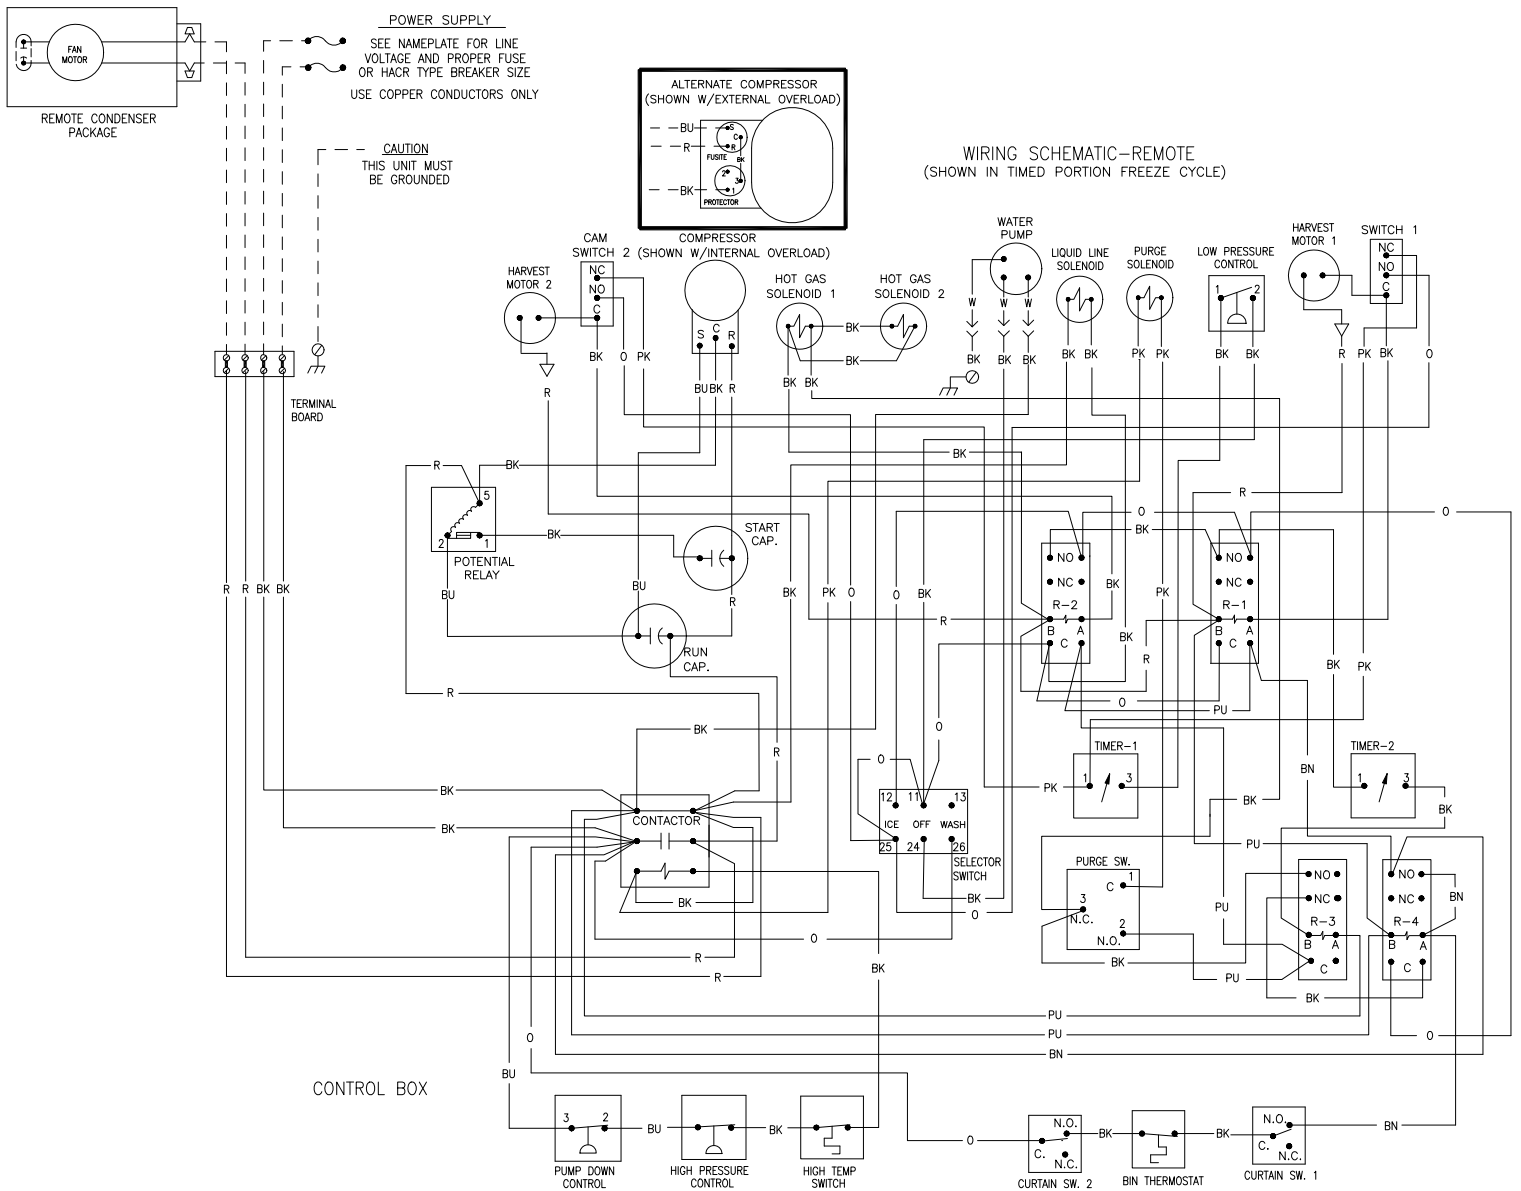

ICE1506 Remote

ICE1506 Remote

WIRING SCHEMATIC-REMOTE
(SHOWN IN TIMED PORTION FREEZE CYCLE)