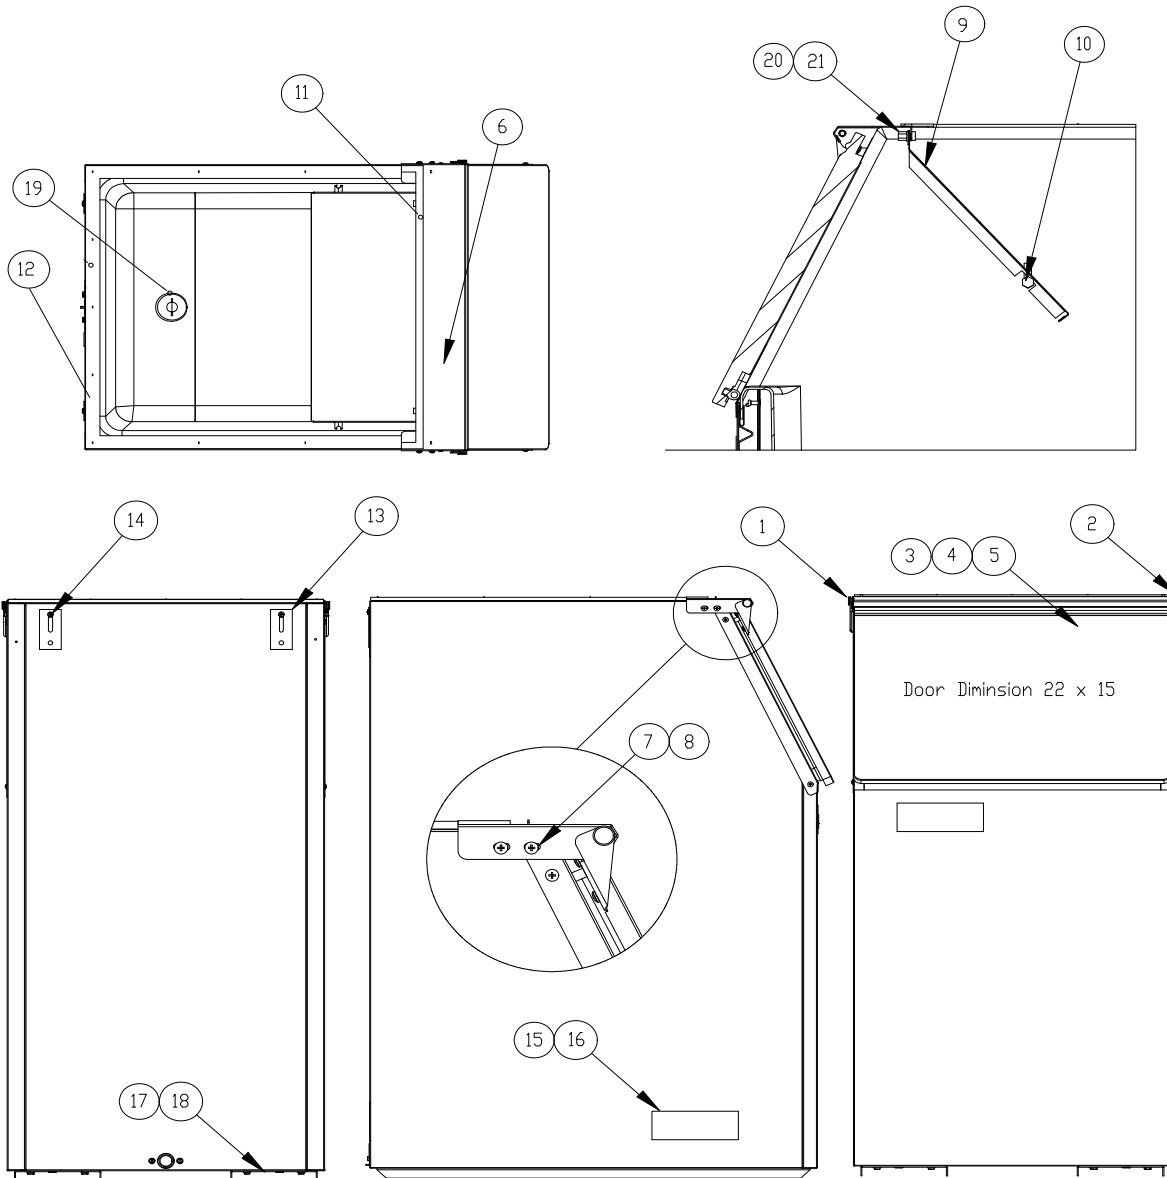

Item	B42A Bin	Description
1	2031302-01	Hinge-Left Hand
2	2031302-02	Hinge-Right Hand
	9121032-01	Nylon Bearing (Hinge)
3	2031303-98	Door, 22 x 15 Black (Includes Gasket) NLA-NR
4	6081036-01	Door Gasket 4.00 Ft. Required
5	9031008-15P	Screw-Hinge to Door
6	2031496-01	Drip Shield NLA-NR
7	9031098-03P	Drip Shield Screw
9	3011984-03	Ice Deflector
10	9031116-01	Hex Standoff NLA-NR
11	6081004-07	Drip Shield Gasket 2.3 Ft Required
12	6081004-06	Bin Perimeter Gasket 5.70 Ft. Required
13	3012608-01	Connecting Strap
14	9031113-03P	Connecting Strap Screw
15	9021001-04	Leg Set (4)
16	9051127-01	Ice Scoop
17	2031310-03S	Leg Support (Includes Nut Retainers)
19	9051126-02	Drain Plug NLA-NR
20	9031122-03P	Thumbscrew
21	9031004-19P	Washer, Rubber