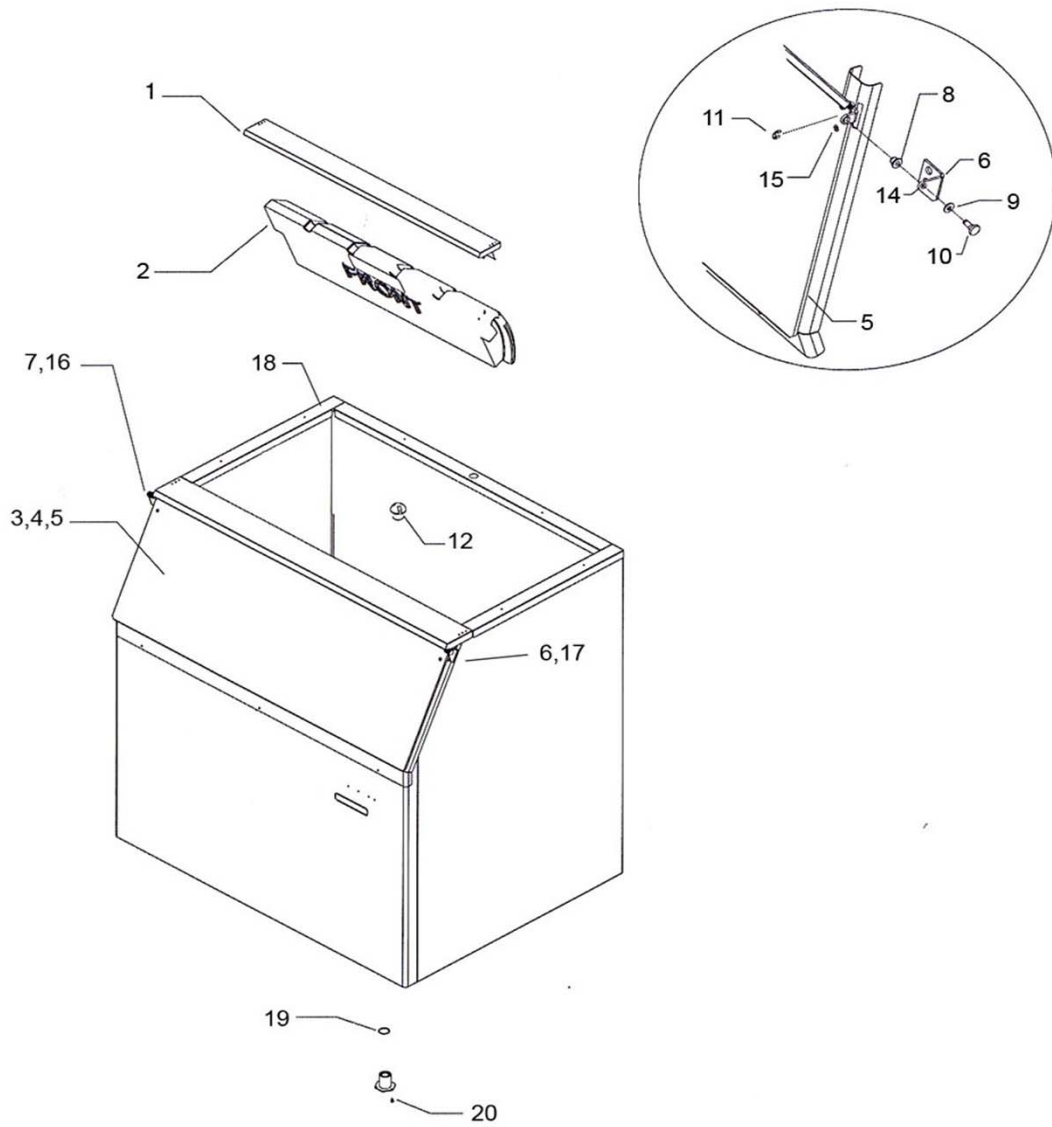

Item	B75	Description
1	1011369-01	Canopy NLA-NR
2	1011369-02	Baffle NLA-NR
3	1011369-03	Door Assembly NLA-NR
4	1011369-04	Drip Molding NLA-NR
5	1011369-05	Door Gasket (10 Feet Required) NLA-NR
6	1011369-06	Hinge R/H NLA-NR
7	1011369-07	Hinge L/H NLA-NR
8	1011369-08	Hinge Bushing NLA-NR
9	1011369-09	Hinge Spacer NLA-NR
10	1011369-10	Shoulder Screw NLA-NR
11	1011369-11	E-Clip NLA-NR
12	1011369-12	Drain Top NLA-NR
13	1011369-13	Legs, Painted (Set of 4) NLA-NR
14	1011369-14	Screw - Hinge to Frame NLA-NR
15	1011369-15	Screw - Hinge to Door NLA-NR
16	1011369-16	Door Hinge L/H NLA-NR
17	1011369-17	Door Hinge R/H NLA-NR
18	1011339-104	Gasket
19	1011351-69	O-Ring
20	1011351-05	Drain Bottom