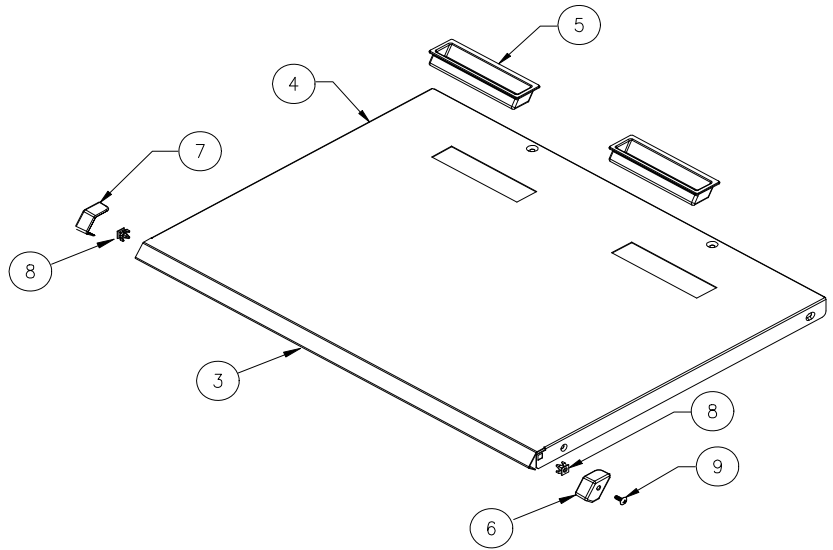

Item	CRT125	Description
1	9051214-01	Bin NLA-NR
2	9051310-01	Bin Door
3	2101414-01	Top Panel Assembly (Includes Items 4-8) NLA-NR
4	3021924-01	Top Panel Only
5	9021089-01	Recessed Handle
6	9051542-01	Corner Cap Right Hand NLA-NR
7	9051542-02	Corner Cap Left Hand NLA-NR
8	9031141-01P	Plastic Nut
9	9031098-02P	Plastic Corner Screw
10	9031023-10P	Top Panel Screw
11	3012780-01	Hose Clip
12	9091117-01	Drain Valve
13	9091097-01	Drain Elbow
14	9021088-01	Caster-Pivot (Front) (Each)
15	9021094-01	Caster-Fixed (Rear)(Each)
16	2021511-01	Leg Channel (Left and Right) NLA-NR
17	9031113-02P	Leg Channel Screw

Not Shown-Ice Scoop-9051127-02

P=Package Quantity