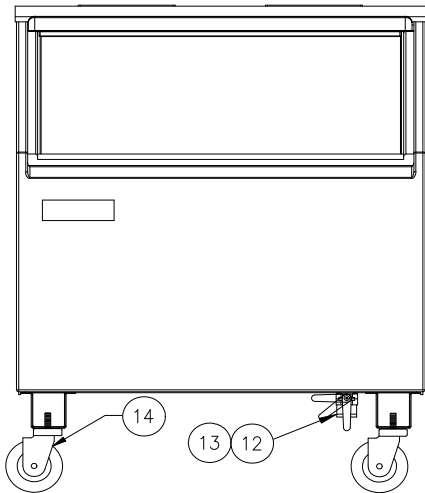

Item	CRT125	Description
1	9051214-01	Bin NLA-NR
2	9051310-01	Bin Door
3	2101414-01	Top Panel Assembly (Includes Items 4-8) NLA-NR
4	3021924-01	Top Panel Only
5	9021089-01	Recessed Handle
6	9051542-01	Corner Cap Right Hand NLA-NR
7	9051542-02	Corner Cap Left Hand NLA-NR
8	9031141-01P	Plastic Nut
9	9031098-02P	Plastic Corner Screw
10	9031023-10P	Top Panel Screw
11	3012780-01	Hose Clip
12	9091117-01	Drain Valve
13	9091097-01	Drain Elbow
14	9021088-01	Caster-Pivot (Front) (Each)
15	9021094-01	Caster-Fixed (Rear)(Each)
16	2021511-01	Leg Channel (Left and Right) NLA-NR
17	9031113-02P	Leg Channel Screw

Not Shown-Ice Scoop-9051127-02

P=Package Quantity