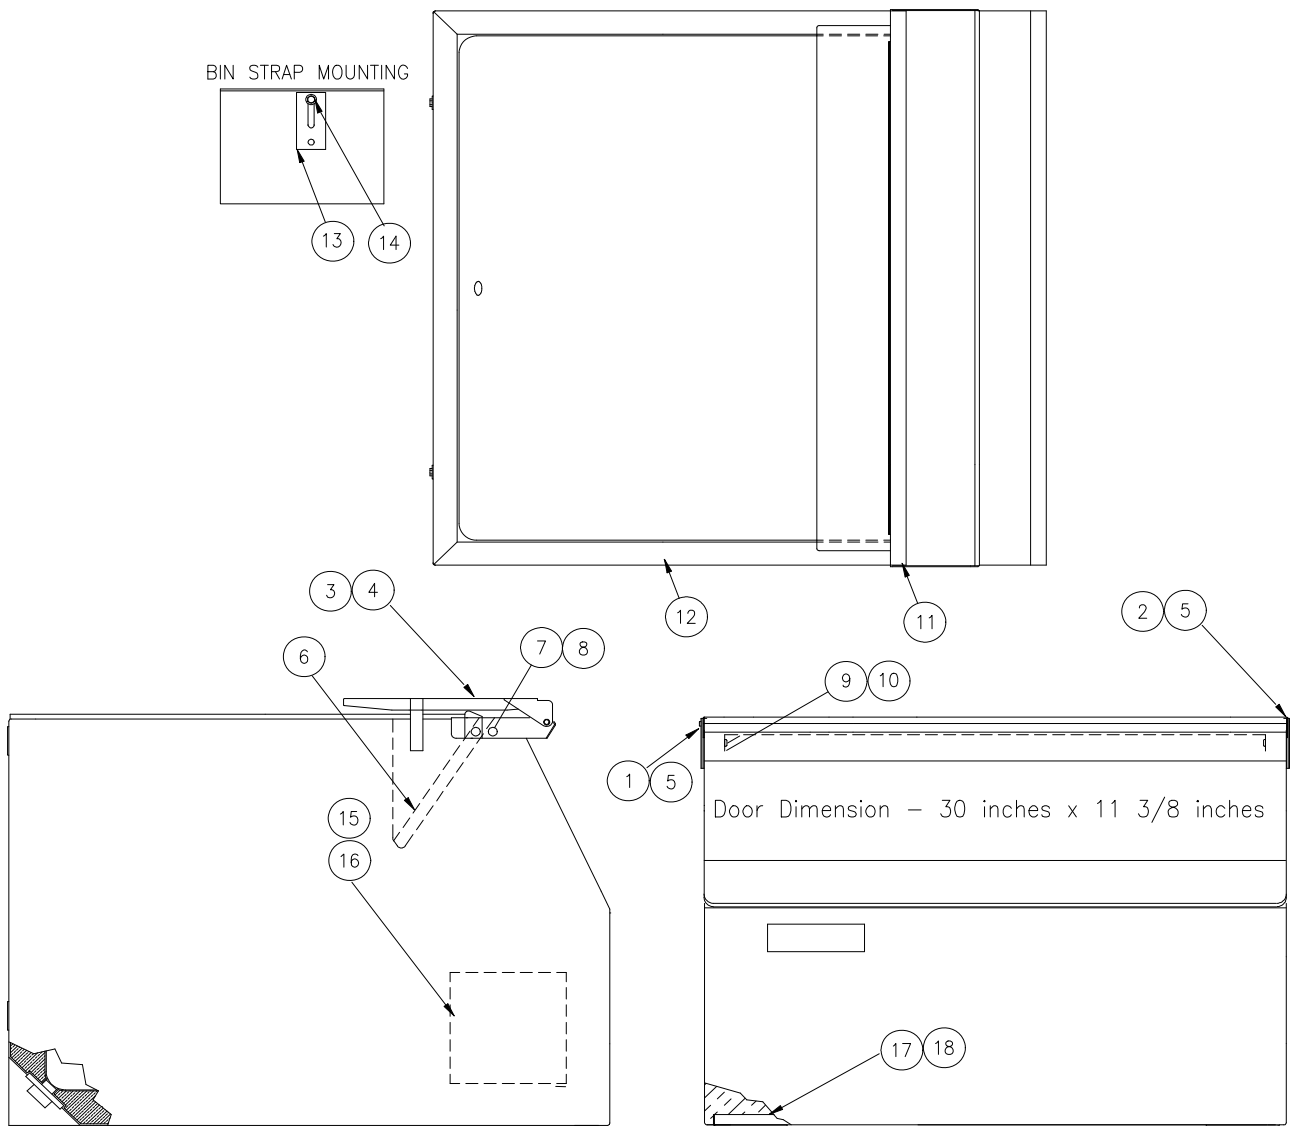

**B75**

**B100A**

**CRT 125 Ice Cart**

Check the model number on the data plate and refer to the correct listing for the specific component.

Check carefully that the correct part is identified and ordered.

Item	B25PP Bin	Description
1	<a href="#">2031302-01</a>	Hinge-Left Hand
2	<a href="#">2031302-02</a>	Hinge-Right Hand
3	<a href="#">2031303-97</a>	Door, 30 x 11.375 Black Only (Includes Gasket)
4	<a href="#">6081036-01</a>	Door Gasket 3.87 Ft. Required
5	<a href="#">9031008-15P</a>	Screw-Hinge to Door
6	<a href="#">2101252-01</a>	Drip Shield/Ice Deflector
7	<a href="#">9031098-05P</a>	Drip Shield Screw
8	<a href="#">9031141-01P</a>	Plastic Nut
9	<a href="#">3012646-03</a>	Drip Shield Stainless Steel Stiffener
10	<a href="#">9031113-04</a>	Drip Shield Stainless Steel Stiffener Screws
11	<a href="#">6081004-07</a>	Drip Shield Gasket 2.50 Ft Required
12	<a href="#">6081004-06</a>	Bin Perimeter Gasket 6.42 Ft. Required
13	<a href="#">3012608-01</a>	Connecting Strap
14	<a href="#">9031113-03P</a>	Connecting Strap Screw
	<a href="#">9031003-10P</a>	Flat Washer for Bin Strap
15	<a href="#">9021001-04</a>	Legs (Set of 4)
16	<a href="#">9051127-01</a>	Ice Scoop
17	<a href="#">2031453-01</a>	Leg Support (Includes Nut Retainers)
18	<a href="#">9031012-02</a>	Leg Nut Retainer