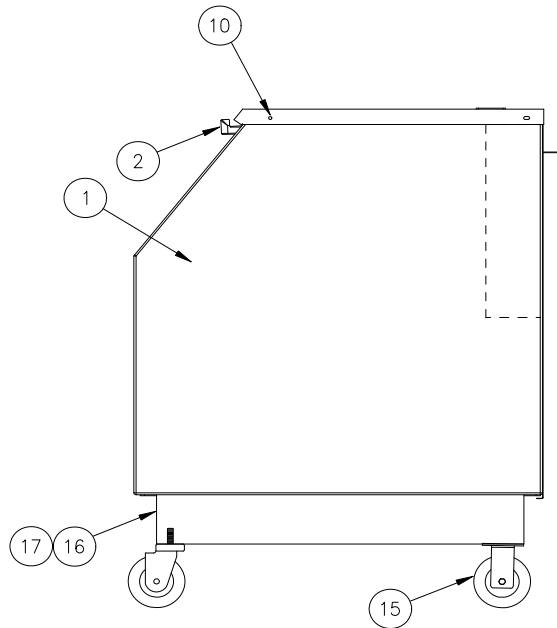

Item	CRT125	Description
1	9051214-01	Bin NLA-NR
2	9051310-01	Bin Door
3	2101414-01	Top Panel Assembly (Includes Items 4-8) NLA-NR
4	3021924-01	Top Panel Only
5	9021089-01	Recessed Handle
6	9051542-01	Corner Cap Right Hand NLA-NR
7	9051542-02	Corner Cap Left Hand NLA-NR
8	9031141-01P	Plastic Nut
9	9031098-02P	Plastic Corner Screw
10	9031023-10P	Top Panel Screw
11	3012780-01	Hose Clip
12	9091117-01	Drain Valve
13	9091097-01	Drain Elbow
14	9021088-01	Caster-Pivot (Front) (Each)
15	9021094-01	Caster-Fixed (Rear)(Each)
16	2021511-01	Leg Channel (Left and Right) NLA-NR
17	9031113-02P	Leg Channel Screw

Not Shown-Ice Scoop-9051127-02

P=Package Quantity