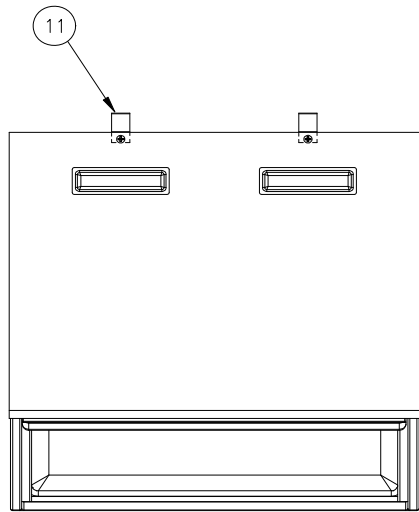

Item	CRT125	Description
1	9051214-01	Bin NLA-NR
2	9051310-01	Bin Door
3	2101414-01	Top Panel Assembly (Includes Items 4-8) NLA-NR
4	3021924-01	Top Panel Only
5	9021089-01	Recessed Handle
6	9051542-01	Corner Cap Right Hand NLA-NR
7	9051542-02	Corner Cap Left Hand NLA-NR
8	9031141-01P	Plastic Nut
9	9031098-02P	Plastic Corner Screw
10	9031023-10P	Top Panel Screw
11	3012780-01	Hose Clip
12	9091117-01	Drain Valve
13	9091097-01	Drain Elbow
14	9021088-01	Caster-Pivot (Front) (Each)
15	9021094-01	Caster-Fixed (Rear)(Each)
16	2021511-01	Leg Channel (Left and Right) NLA-NR
17	9031113-02P	Leg Channel Screw

Not Shown-Ice Scoop-9051127-02

P=Package Quantity