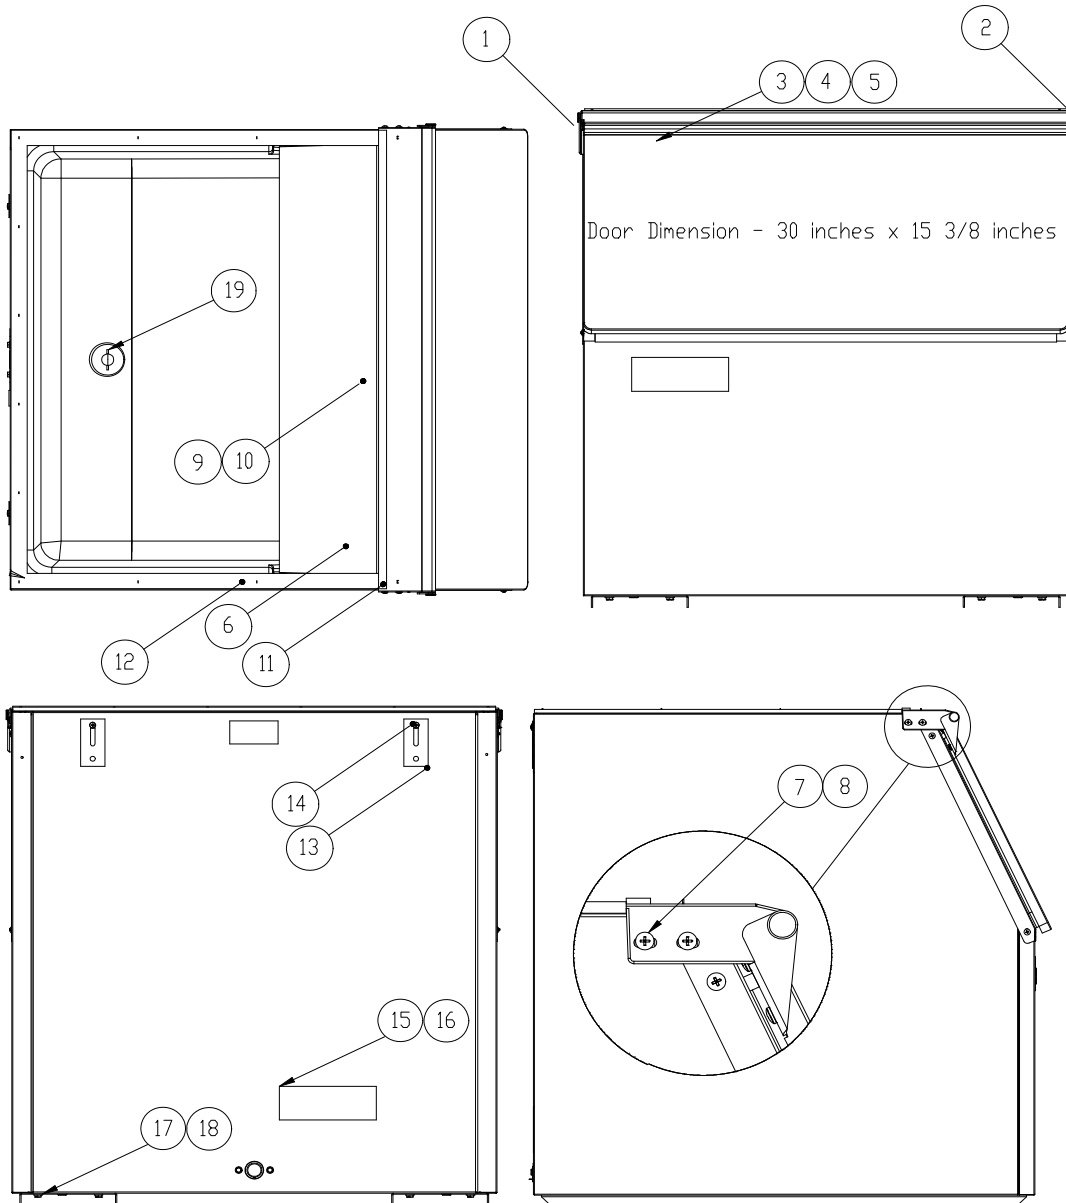

Item	B40A Bin	B55A Bin	Description
1	2031302-01	2031302-01	Hinge-Left Hand
2	2031302-02	2031302-02	Hinge-Right Hand
3	2031303-93	2031303-93	Door, 30 x 15.375 Black Only (Includes Gasket)
4	6081036-01	6081036-01	Door Gasket 5.00 Ft. Required
5	9031008-15P	9031008-15P	Screw-Hinge to Door
6	9051370-02	9051370-02	Drip Shield/Ice Deflector NLA-NR
7	9031098-03P	9031098-03P	Drip Shield Screw
8	9031141-01P	9031141-01P	Plastic Nut
9	3012646-02	3012646-02	Drip Shield Stainless Steel Brace NLA-NR
10	9031113-04P	9031113-04P	Drip Shield Stainless Steel Stiffener Screws
11	6081004-07	6081004-07	Drip Shield Gasket 2.5 Ft Required
12	6081004-06	6081004-06	Bin Perimeter Gasket 6.30 Ft. Required
13	3012608-01	3012608-01	Connecting Strap
14	9031113-03P	9031113-03P	Connecting Strap Screw
15	9021001-04	9021001-04	Leg Set (4)
16	9051127-01	9051127-01	Ice Scoop
17	2031310-03S	2031310-03S	Leg Support (Includes Nut Retainers)
18	9031012-02P	9031012-02P	Nut Retainer 1/2-13
19	9051126-01	9051126-01	Drain Plug

P=Package Quantity