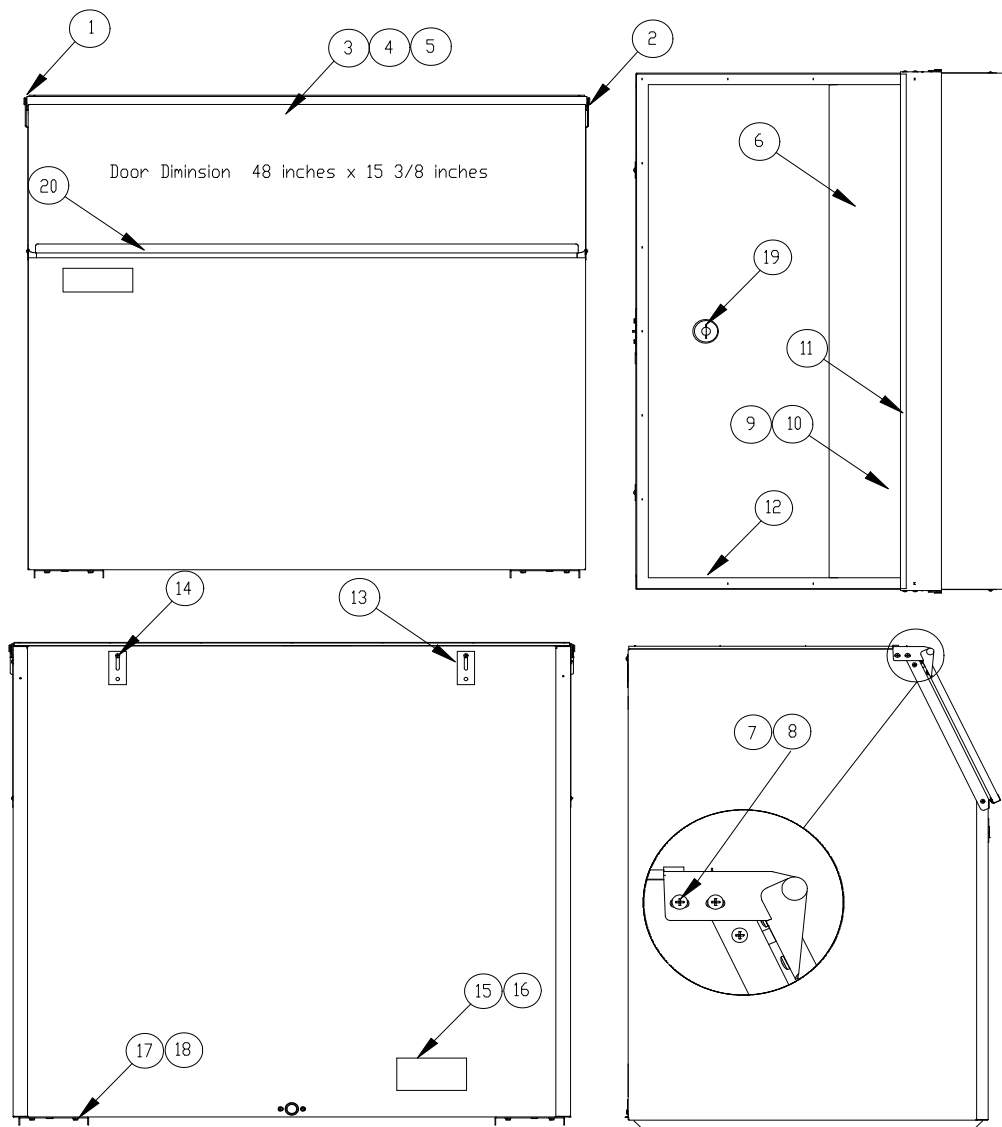

Item	B100A Bin	Description
1	2031302-01	Hinge-Left Hand
2	2031302-02	Hinge-Right Hand
3	2031303-95	Door, 48 x 15 3/8 Black Only (Includes Gasket)
4	6081036-01	Door Gasket 6.50 Ft. Required
5	9031008-15P	Screw-Hinge to Door
6	9051370-03	Drip Shield/Ice Deflector No Longer Available
7	9031098-03P	Drip Shield Screw
8	9031141-01P	Plastic Nut
9	3012646-01	Drip Shield Stainless Steel Stiffener
10	9031113-04P	Drip Shield Stainless Steel Stiffener Screws
11	6081004-07	Drip Shield Gasket 4.0 Ft Required
12	6081004-06	Bin Perimeter Gasket 7.8 Ft. Required
13	3012608-01	Connecting Strap
14	9031113-04P	Connecting Strap Screw
15	9021001-04	Leg Set (4)
16	9051127-01	Ice Scoop
17	2031310-03S	Leg Support (Includes Nut Retainers)
18	9031012-02P	Nut Retainer 1/2-13
19	9051126-01	Drain Plug
20	3012664-01	Bin Door Reinforcement

P=Package Quantity