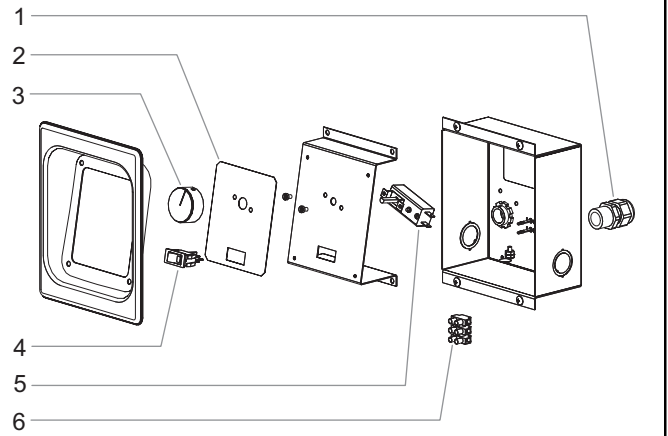

* Replacement of the Black Glass Assembly (Item 1) will require replacement of the Blanket Heating Element (Item 7).

VOLTAGE-SPECIFIC PARTS FOR ALL HBGB MODELS

Item	Description	120V	220-230 V (CE)	230-240 V (CE)	Qty.
		Part Number	Part Number	Part Number	
7	Blanket Heating Element				
	HBGB-2418	02.05.655.00	02.05.658.00	02.05.658.00	1
	HBGB-3018	02.05.656.00	02.05.659.00	02.05.659.00	1
	HBGB-3618	02.05.657.00	02.05.660.00	02.05.660.00	1
	HBGB-4818	02.05.662.00	02.05.665.00	02.05.665.00	2
	HBGB-6018	02.05.663.00	02.05.666.00	02.05.665.00	2
	HBGB-7218	02.05.664.00	02.05.667.00	02.05.667.00	2
8	On/Off Switch				
	125 V	02.19.080.00	---	---	1
	250 V	---	02.19.081.00	02.19.081.00	1
9	Terminal Block, 3 Pole	---	R02.15.030.00	R02.15.030.00	1
10	Power Cord				
	NEMA 5-15P	R02.18.030.00	---	---	1
	CEE 7/7 Schuko	---	02.18.077.00	---	1
	BS-1363	---	---	02.18.068.00	1
	AS 3112	---	---	02.18.104.00	1
	Wiring Diagram				
	HBGB-2418 to HBGB-3618	10-01-677	10-01-678	10-01-678	
	HBGB-4818 to HBGB-7218	10-01-679	10-01-680	10-01-680	

The shaded areas contain information for **International models only**.

PARTS FOR FLUSH MOUNT CONTROL BOX (OPTIONAL)

Item	Description	Part Number	Qty.
1	Cord Grip	R02.20.259.00	1
2	Label, Control Panel	07.01.311.00	1
3	Control Knob	05.30.019.00	1
4	On/Off Switch		
	125 V	02.19.080.00	1
	250 V	02.19.081.00	1
5	Thermostat Control	R02.16.066.00	1
6	Terminal Block, 3 Pole	R02.15.030.00	1