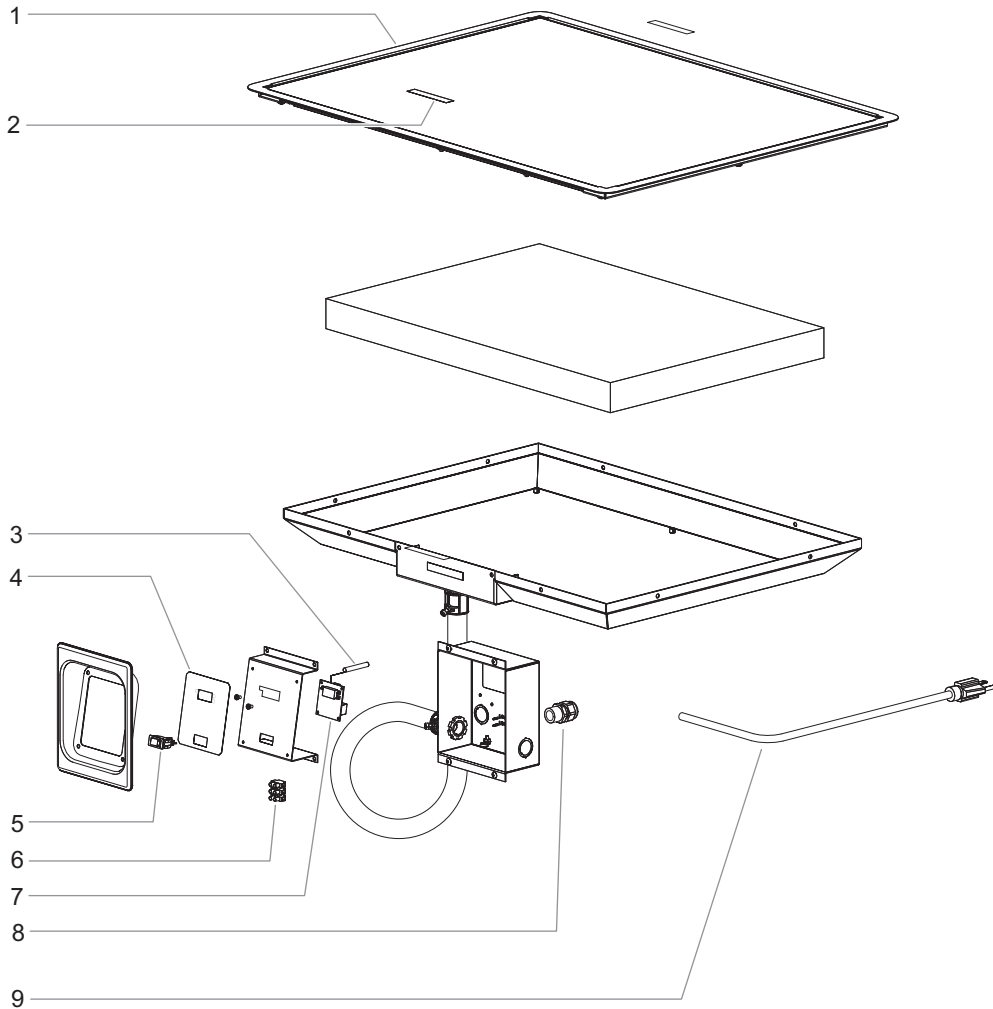

HATCO HEATED BLACK GLASS SHELVES
HBGBH Models

24 Hour 7 Day Parts and Service Assistance available in the United States and Canada by calling 800-558-0607.

CAUTION

Use of replacement parts other than those supplied by Hatco Corporation will void all warranties and may result in damage to the unit or injury to personnel.