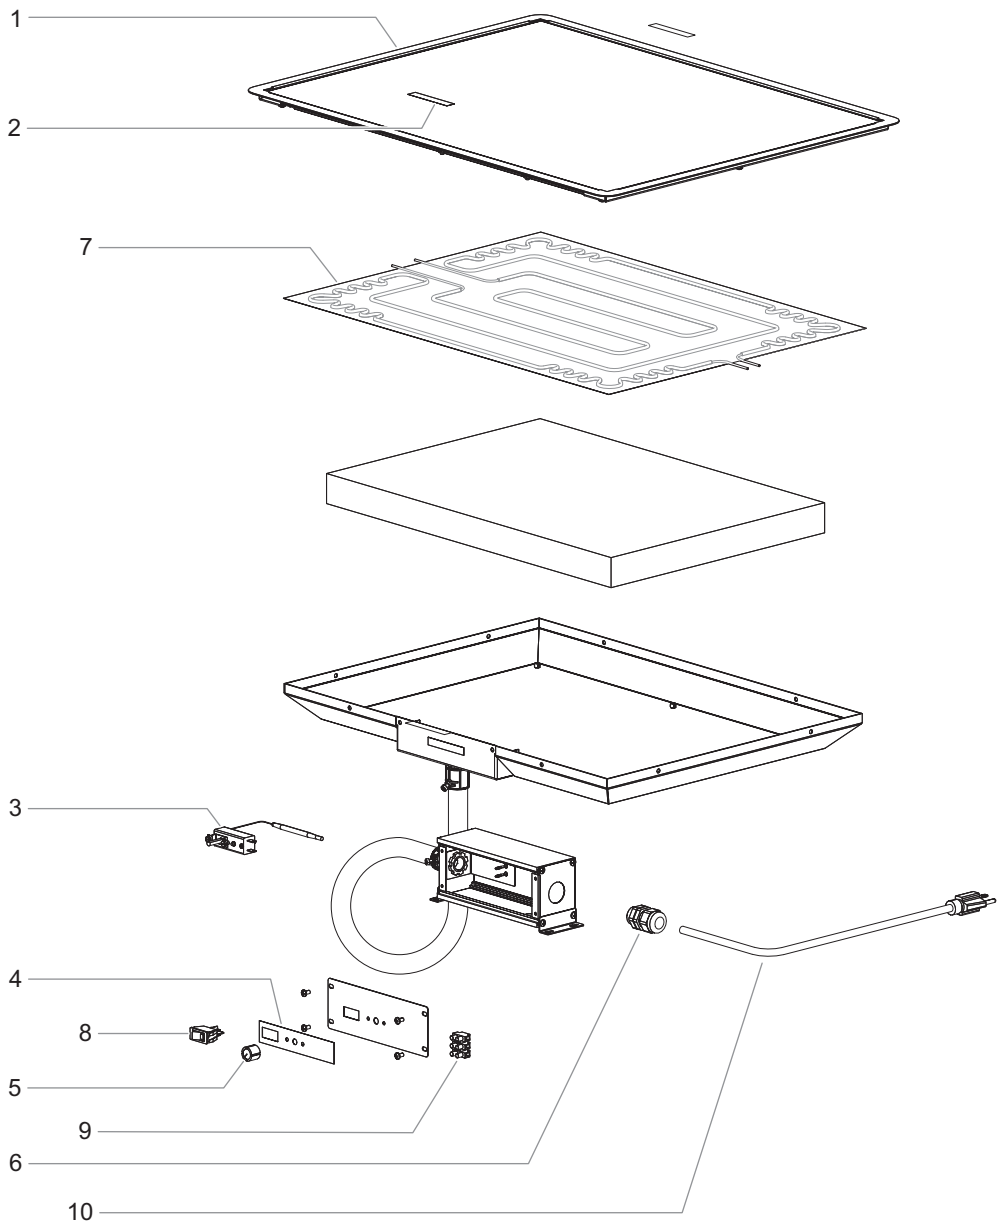

HATCO HEATED BLACK GLASS SHELVES

HBGB Models

24 Hour 7 Day Parts and Service Assistance available in the United States and Canada by calling 800-558-0607.

Use of replacement parts other than those supplied by Hatco Corporation will void all warranties and may result in damage to the unit or injury to personnel.