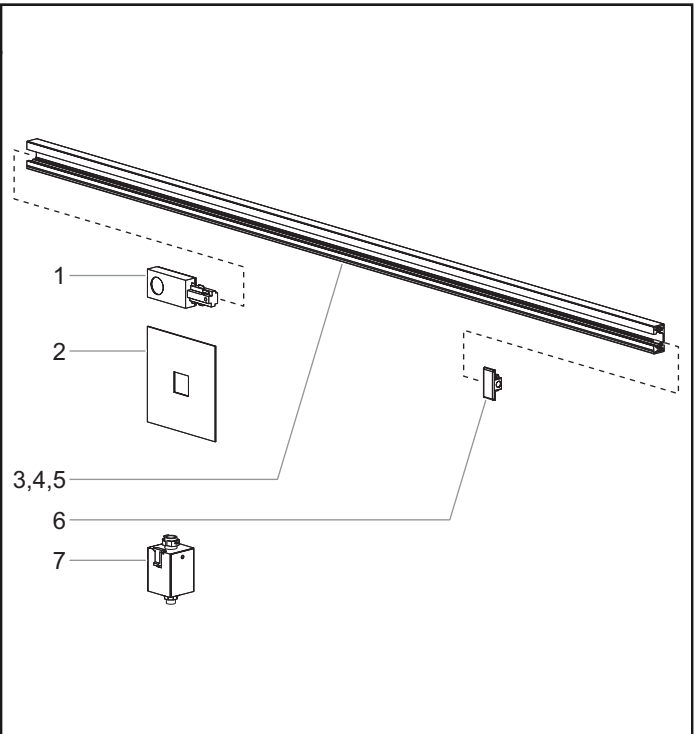

REPLACEABLE PARTS COMMON TO ALL MODELS (illustration on page 2)

Item	Description	Part Number	Qty.
1	Stem	Contact Factory	1
2	Cord	Contact Factory	1
3	Toggle Switch	02.19.168.00	1
4	Shade	Contact Factory	1
5	Lamp Holder	02.30.091.00	1
6	Cable Pullbox (retractable units only)	05.03.039.00	1
7	Retractable Cord (retractable units only)		
	Black	02.18.161.01	1
	White	02.18.161.02	1

Item	Description	Part Number	Qty.
8	Bulbs		
	120 V, 250 W, White, Coated	02.30.069.00	1
	120 V, 250 W, White, Uncoated	02.30.071.00	1
	120 V, 250 W, Red, Coated	02.30.068.00	1
	120 V, 250 W, Red, Uncoated	02.30.070.00	1
	120 V, 375 W, White, Coated	02.30.097.00	1
	120 V, 375 W, White, Uncoated	02.30.093.00	1
	120 V, 375 W, Red, Coated	02.30.098.00	1
	120 V, 375 W, Red, Uncoated	02.30.094.00	1
	240 V, 250 W, White, Coated	02.30.100.00	1
	240 V, 250 W, White, Uncoated	02.30.083.00	1

The shaded areas contain part information for International models only.

PARTS SPECIFIC TO TRACK MODELS

Item	Description	Part Number	Qty.
1	Track Starter		
	Black	02.19.170.01	1
	White	02.19.170.02	1
2	Box Cover		
	Black	02.19.171.01	1
	White	02.19.171.02	1
3	Track, 4'		
	Black	02.19.173.03	1
	White	02.19.173.04	1
4	Track, 8'		
	Black	02.19.173.05	1
	White	02.19.173.06	1
5	Track, 12'		
	Black	02.19.173.01	1
	White	02.19.173.02	1
6	Dead End Cover		
	Black	02.19.172.01	1
	White	02.19.172.02	1
7	Track Adapter		
	Black	02.19.167.01	1
	White	02.19.167.02	1

PARTS SPECIFIC TO REMOTE SWITCH MODELS

Item	Description	Part Number	Qty.
1	Remote Switch		
	120 V, 10 A	R02.19.016.00	1
	120 V, 16 A	02.19.209.00	1
	208/240 V, 10 A	R02.19.008A.00*	1
	208/240 V, 10 A	R02.19.006.00	1
2	Metal Wall Plate	04.09.590.00	1
3	Indicator Plate	07.01.035.00	1