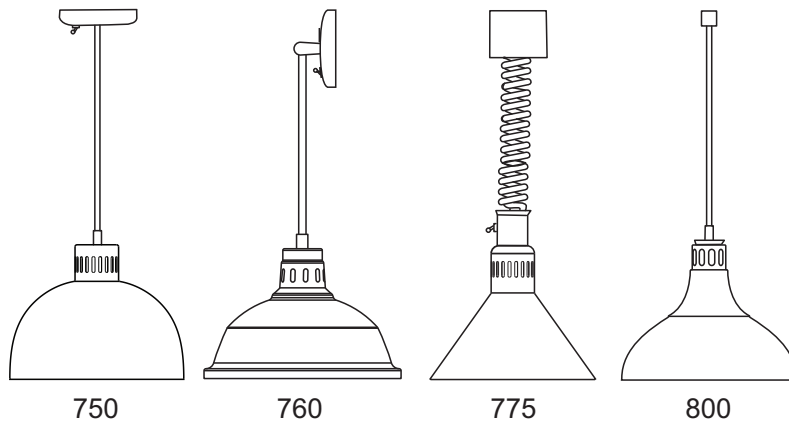

Decorative Lamps

DL Series

DL-400	DL-500	DL-600	DL-700	DL-725
DL-750	DL-760	DL-775	DL-800	

Replacement Parts List

DECORATIVE LAMPS

DL Series

Model Designation

D L H - 700 - S T U

Decorative Lamp

High Wattage

Shade Style

Switch Location:

U = Upper ON/OFF Switch (not available with High Watt, Trac Mount, or R Mount)

L = Lower ON/OFF Switch (not available with High Watt or A Mount)

R = Remote ON/OFF Switch (switch plate not included with 120 V switch)