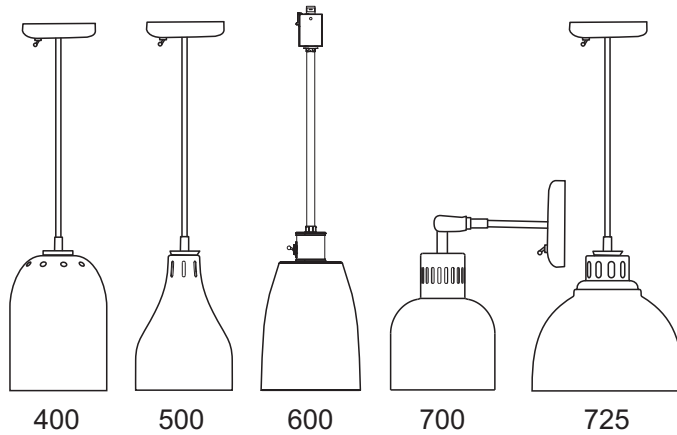

Decorative Lamps

DL Series

DL-400	DL-500	DL-600	DL-700	DL-725
DL-750	DL-760	DL-775	DL-800	

Replacement Parts List

DECORATIVE LAMPS

DL Series

Model Designation

D L H - 700 - S T U

Decorative Lamp

High Wattage

Shade Style

Switch Location:

U = Upper ON/OFF Switch (not available with High Watt, Trac Mount, or R Mount)

L = Lower ON/OFF Switch (not available with High Watt or A Mount)

R = Remote ON/OFF Switch (switch plate not included with 120 V switch)