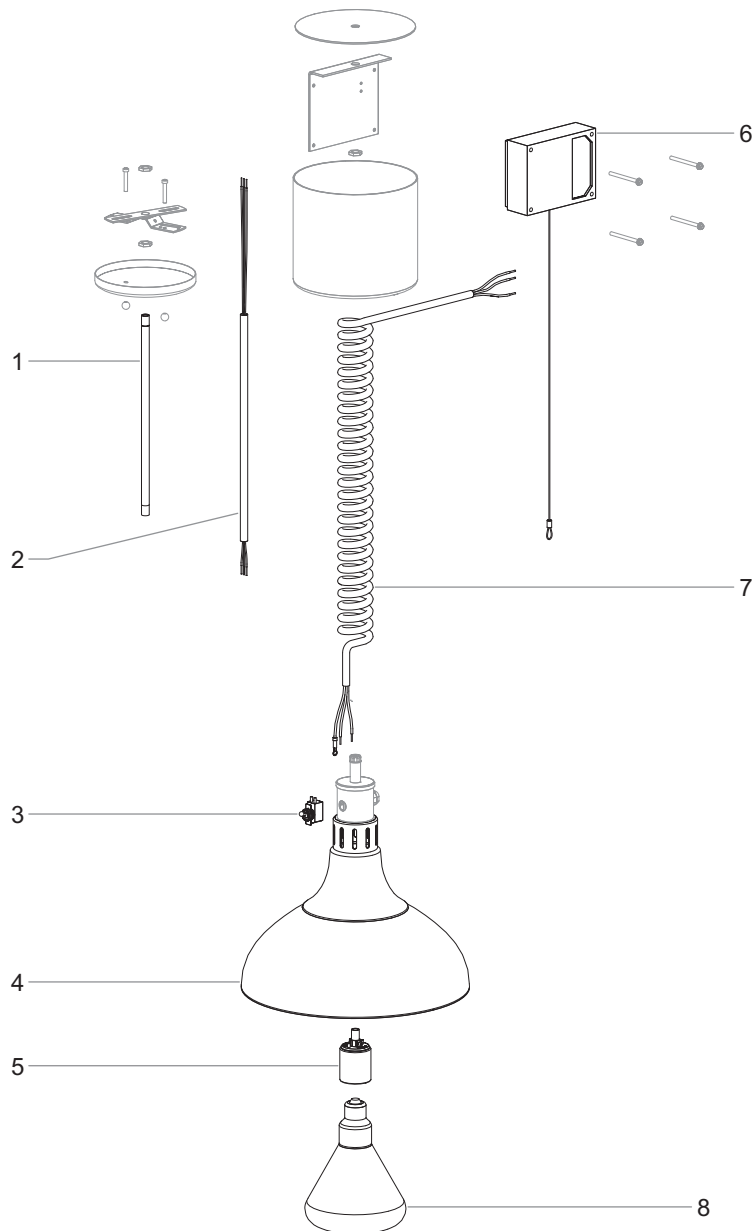

Decorative Lamp

High Wattage

Shade Style

Switch Location:

U = Upper ON/OFF Switch (not available with High Watt, Trac Mount, or R Mount)

L = Lower ON/OFF Switch (not available with High Watt or A Mount)

R = Remote ON/OFF Switch (switch plate not included with 120 V switch)

N = None (supplied by installer)

Mounting Style (refer to *Installation and Operating Manual* for descriptions)

REPLACEABLE PARTS COMMON TO ALL MODELS (illustration on page 2)

Item	Description	Part Number	Qty.
1	Stem	Contact Factory	1
2	Cord	Contact Factory	1
3	Toggle Switch	02.19.168.00	1
4	Shade	Contact Factory	1
5	Lamp Holder	02.30.091.00	1
6	Cable Pullbox (retractable units only)	05.03.039.00	1
7	Retractable Cord (retractable units only)		
	Black	02.18.161.01	1
	White	02.18.161.02	1

The shaded areas contain part information for International models only.

PARTS SPECIFIC TO TRACK MODELS

Item	Description	Part Number	Qty.
1	Track Starter		
	Black	02.19.170.01	1
	White	02.19.170.02	1
2	Box Cover		
	Black	02.19.171.01	1
	White	02.19.171.02	1
3	Track, 4'		
	Black	02.19.173.03	1
	White	02.19.173.04	1
4	Track, 8'		
	Black	02.19.173.05	1
	White	02.19.173.06	1
5	Track, 12'		
	Black	02.19.173.01	1
	White	02.19.173.02	1
6	Dead End Cover		
	Black	02.19.172.01	1
	White	02.19.172.02	1
7	Track Adapter		
	Black	02.19.167.01	1
	White	02.19.167.02	1