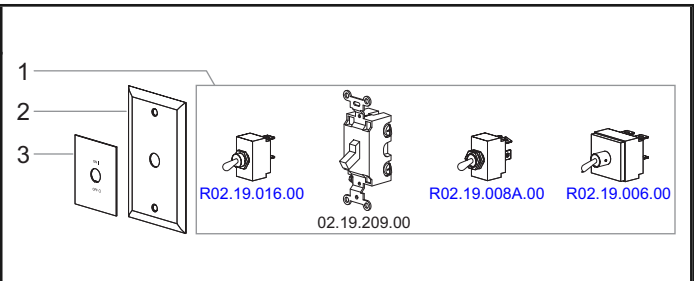

PARTS SPECIFIC TO REMOTE SWITCH MODELS

Item	Description	Part Number	Qty.
1	Remote Switch		
	120 V, 10 A	R02.19.016.00	1
	120 V, 16 A	02.19.209.00	1
	208/240 V, 10 A	R02.19.008A.00*	1
	208/240 V, 10 A	R02.19.006.00	1
2	Metal Wall Plate	04.09.590.00	1
3	Indicator Plate	07.01.035.00	1