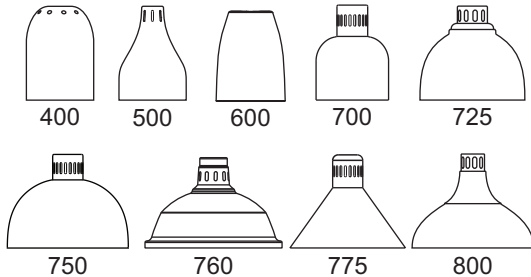

DECORATIVE LAMPS

DL Series

Model Designation

D L H - 700 - S T U

Decorative Lamp

High Wattage

Shade Style

Switch Location:

U = Upper ON/OFF Switch (not available with High Watt, Trac Mount, or R Mount)

L = Lower ON/OFF Switch (not available with High Watt or A Mount)

R = Remote ON/OFF Switch (switch plate not included with 120 V switch)

N = None (supplied by installer)

Mounting Style (refer to *Installation and Operating Manual* for descriptions)