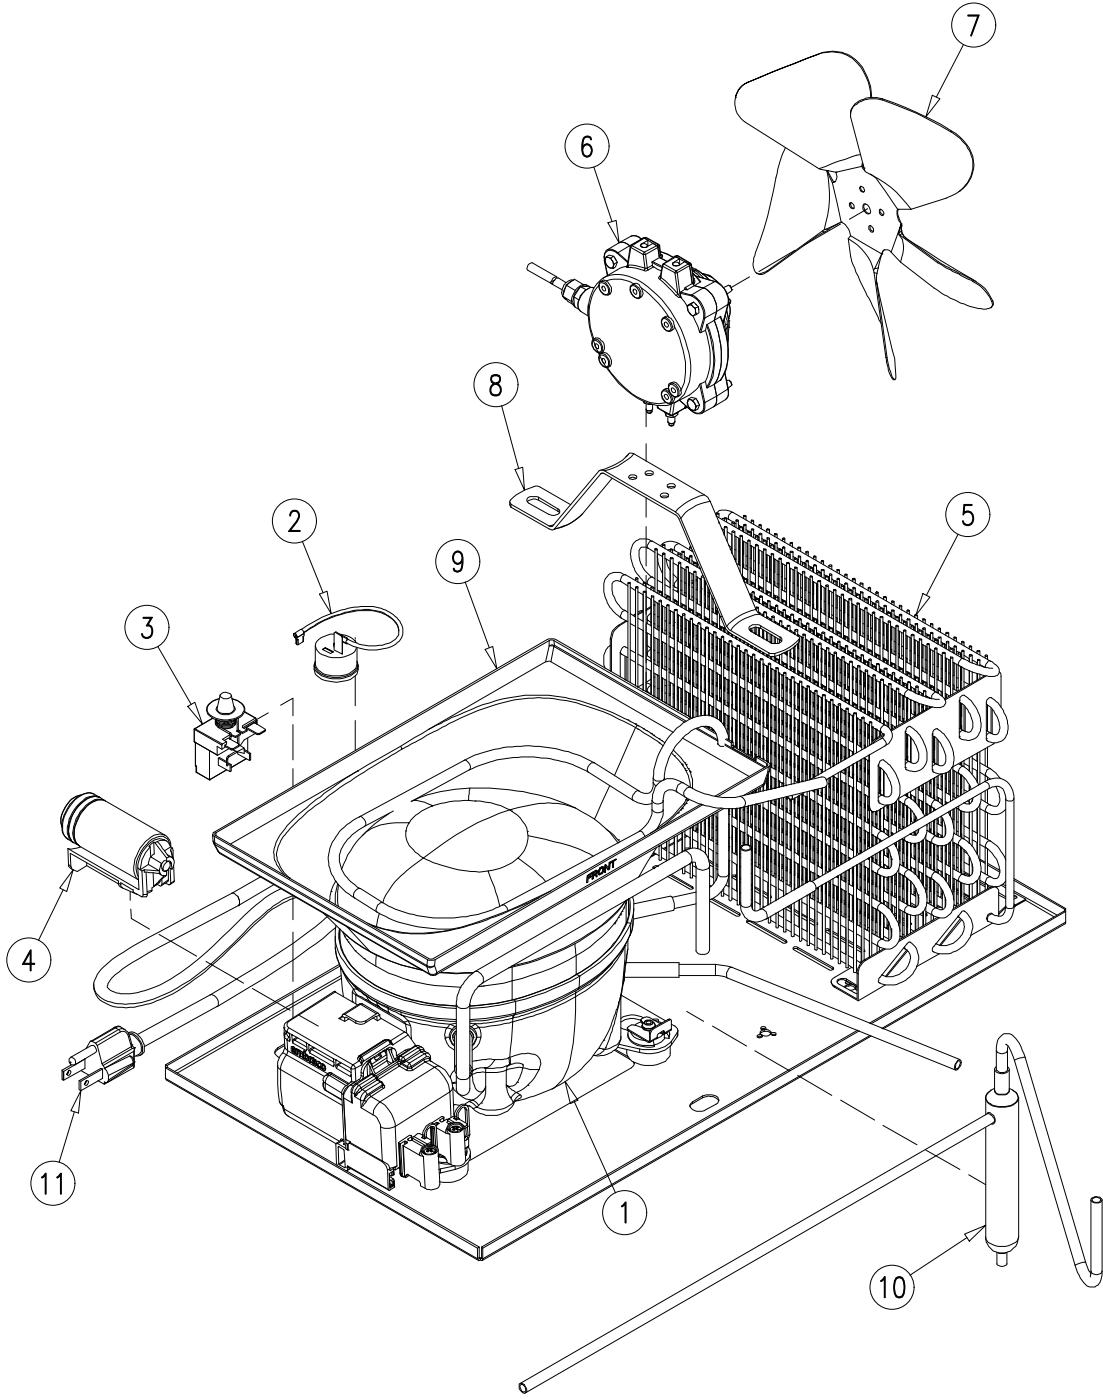

To order spare parts, always include the following information:

- *Model Number* _____
- *Serial Number* _____

MAIN ASSEMBLY

MAIN ASSEMBLY

<i>Item No.</i>	<i>Description</i>	<i>Part No.</i>	<i>Quantity per cooler</i>
1	EVAPORATOR ASSEMBLY	SEE EVAPORATOR ASSEMBLY	1
2	CONDENSING UNIT ASSEMBLY	OT-UN-0393	1
3	DOOR ASSEMBLY	OT-PTA-0257-836	1
4	PILASTER (233 mm)	OT-PI-5-233	4
5	FLAT SHELF	SH-0559-HD-GR	1
6	SHELF CLIPS	CL-51-SS-E	4
7	THERMOMETER	TH-1-E	1
8	BACK GRILL	OT-22328	1
9	FRONT LOCKING CASTER	CA-4-BR	2
10	BACK NON-LOCKING CASTER	CA-4	2
11	BACKSPLASH	OT-27678	1
12	BACKSPLASH COVER	OT-27686	1
13	HANDLE	HA-308-A	1
14	LONG TRAY SUPPORT	OT-27462	3
15	SIDE TRAY SUPPORT	OT-27464	2
16	CENTRAL TRAY SUPPORT	OT-27463	2
17	CUTTING BOARD	RP-0370	1
18	TRAY	PL-674	8

EVAPORATOR ASSEMBLY

EVAPORATOR ASSEMBLY

<i>Item No.</i>	<i>Description</i>	<i>Part No.</i>	<i>Quantity per cooler</i>
1	EVAPORATOR	CO-476	1
2	HEAT EXCHANGER	TUB-1591	1
3	SHROUD	OT-26532	1
4	RIGHT EVAPORATOR SUPPORT	OT-26137	1
5	LEFT EVAPORATOR SUPPORT	OT-26138	1
6	BAFFLE TRAY	OT-27682	1
7	EVAPORATOR FAN MOTOR BRACKET	OT-27056	1
8	EVAPORATOR FAN MOTOR	FA-125-SW-0396	2
9	CONTROL MODULE	CT-198-CO-301-K*	1
10	CONTROL MODULE BRACKET	OT-26536	1
11	CABINET THERMISTOR	CT-180-3-CO	1
12	DEFROST THERMISTOR	CT-180-4-CO	1

* THE PART NUMBER [CT-198-CO-301-K](#) INCLUDES:
CONTROL MODULE [CT-198-CO-301](#)
CONTROL MODULE HARNESS [OT-AR-6973](#)
CABINET THERMISTOR [CT-180-3-CO](#)
DEFROST THERMISTOR [CT-180-4-CO](#)

CONDENSING UNIT ASSEMBLY