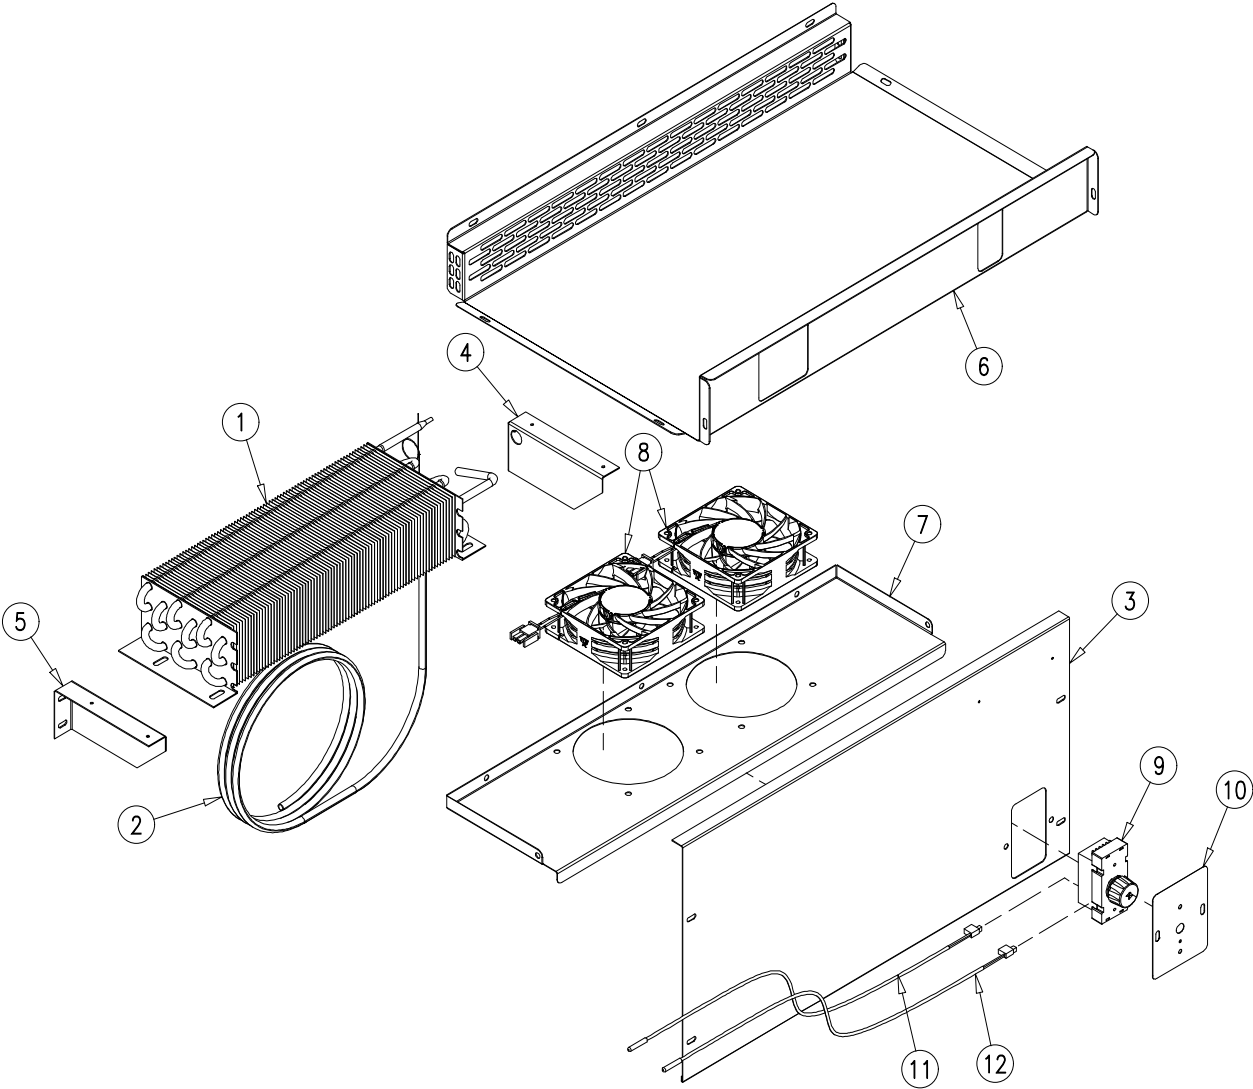

VALIANCE®

by

HOSHIZAKI

Parts List

VSR27A

TABLE OF CONTENTS

MAIN ASSEMBLY	3
EVAPORATOR ASSEMBLY	5
CONDENSING UNIT ASSEMBLY	7
DOOR ASSEMBLY	9

NOTE:

To order spare parts, always include the following information:

- *Model Number* _____
- *Serial Number* _____

MAIN ASSEMBLY

MAIN ASSEMBLY

<i>Item No.</i>	<i>Description</i>	<i>Part No.</i>	<i>Quantity per cooler</i>
1	EVAPORATOR ASSEMBLY	SEE EVAPORATOR ASSEMBLY	1
2	CONDENSING UNIT ASSEMBLY	OT-UN-0393	1
3	DOOR ASSEMBLY	OT-PTA-0257-836	1
4	PILASTER (233 mm)	OT-PI-5-233	4
5	FLAT SHELF	SH-0559-HD-GR	1
6	SHELF CLIPS	CL-51-SS-E	4
7	THERMOMETER	TH-1-E	1
8	BACK GRILL	OT-22328	1
9	FRONT LOCKING CASTER	CA-4-BR	2
10	BACK NON-LOCKING CASTER	CA-4	2
11	BACKSPLASH	OT-27678	1
12	BACKSPLASH COVER	OT-27686	1
13	HANDLE	HA-308-A	1
14	LONG TRAY SUPPORT	OT-27462	3
15	SIDE TRAY SUPPORT	OT-27464	2
16	CENTRAL TRAY SUPPORT	OT-27463	2
17	CUTTING BOARD	RP-0370	1
18	TRAY	PL-674	8

EVAPORATOR ASSEMBLY

EVAPORATOR ASSEMBLY

<i>Item No.</i>	<i>Description</i>	<i>Part No.</i>	<i>Quantity per cooler</i>
1	EVAPORATOR	CO-476	1
2	HEAT EXCHANGER	TUB-1591	1
3	SHROUD	OT-26532	1
4	RIGHT EVAPORATOR SUPPORT	OT-26137	1
5	LEFT EVAPORATOR SUPPORT	OT-26138	1
6	BAFFLE TRAY	OT-27682	1
7	EVAPORATOR FAN MOTOR BRACKET	OT-27056	1
8	EVAPORATOR FAN MOTOR	FA-125-SW-0396	2
9	CONTROL MODULE	CT-198-CO-301-K*	1
10	CONTROL MODULE BRACKET	OT-26536	1
11	CABINET THERMISTOR	CT-180-3-CO	1
12	DEFROST THERMISTOR	CT-180-4-CO	1

* THE PART NUMBER [CT-198-CO-301-K](#) INCLUDES:
CONTROL MODULE [CT-198-CO-301](#)
CONTROL MODULE HARNESS [OT-AR-6973](#)
CABINET THERMISTOR [CT-180-3-CO](#)
DEFROST THERMISTOR [CT-180-4-CO](#)

CONDENSING UNIT ASSEMBLY