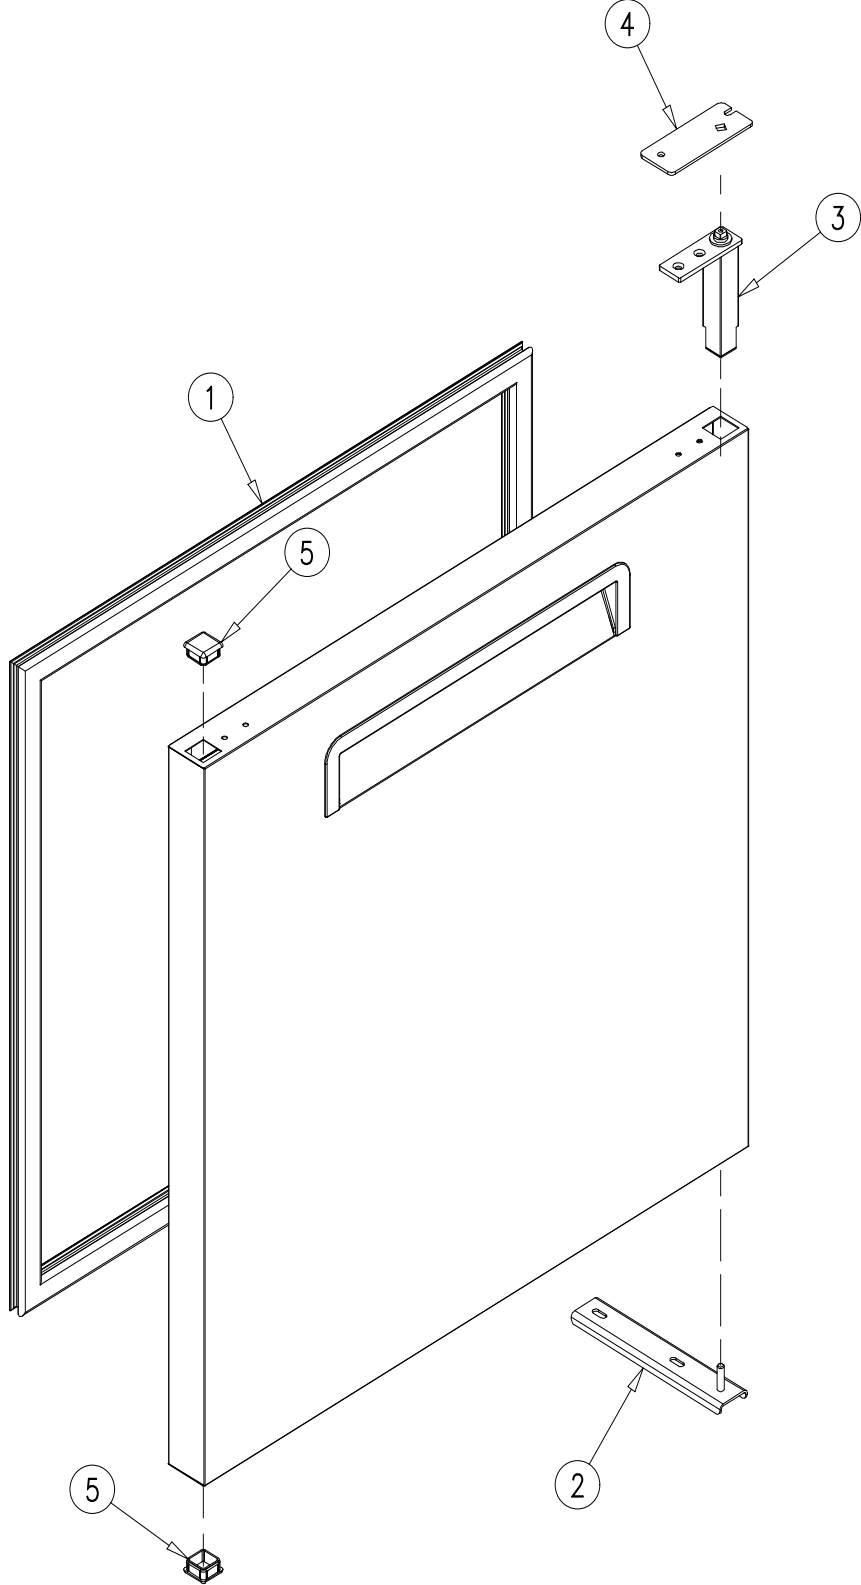

DOOR ASSEMBLY

DOOR ASSEMBLY

<i>Item No.</i>	<i>Description</i>	<i>Part No.</i>	<i>Quantity per cooler</i>
1	MAGNETIC GASKET	OT-GA-500-PTA-0257	1
2	LOWER HINGE ASSEMBLY	HA-613	1
3	TORSION MECHANISM	HA-612	1
4	TORSION MECHANISM CAP	OT-22263	1
5	DOOR PLUG	PL-191-G	2