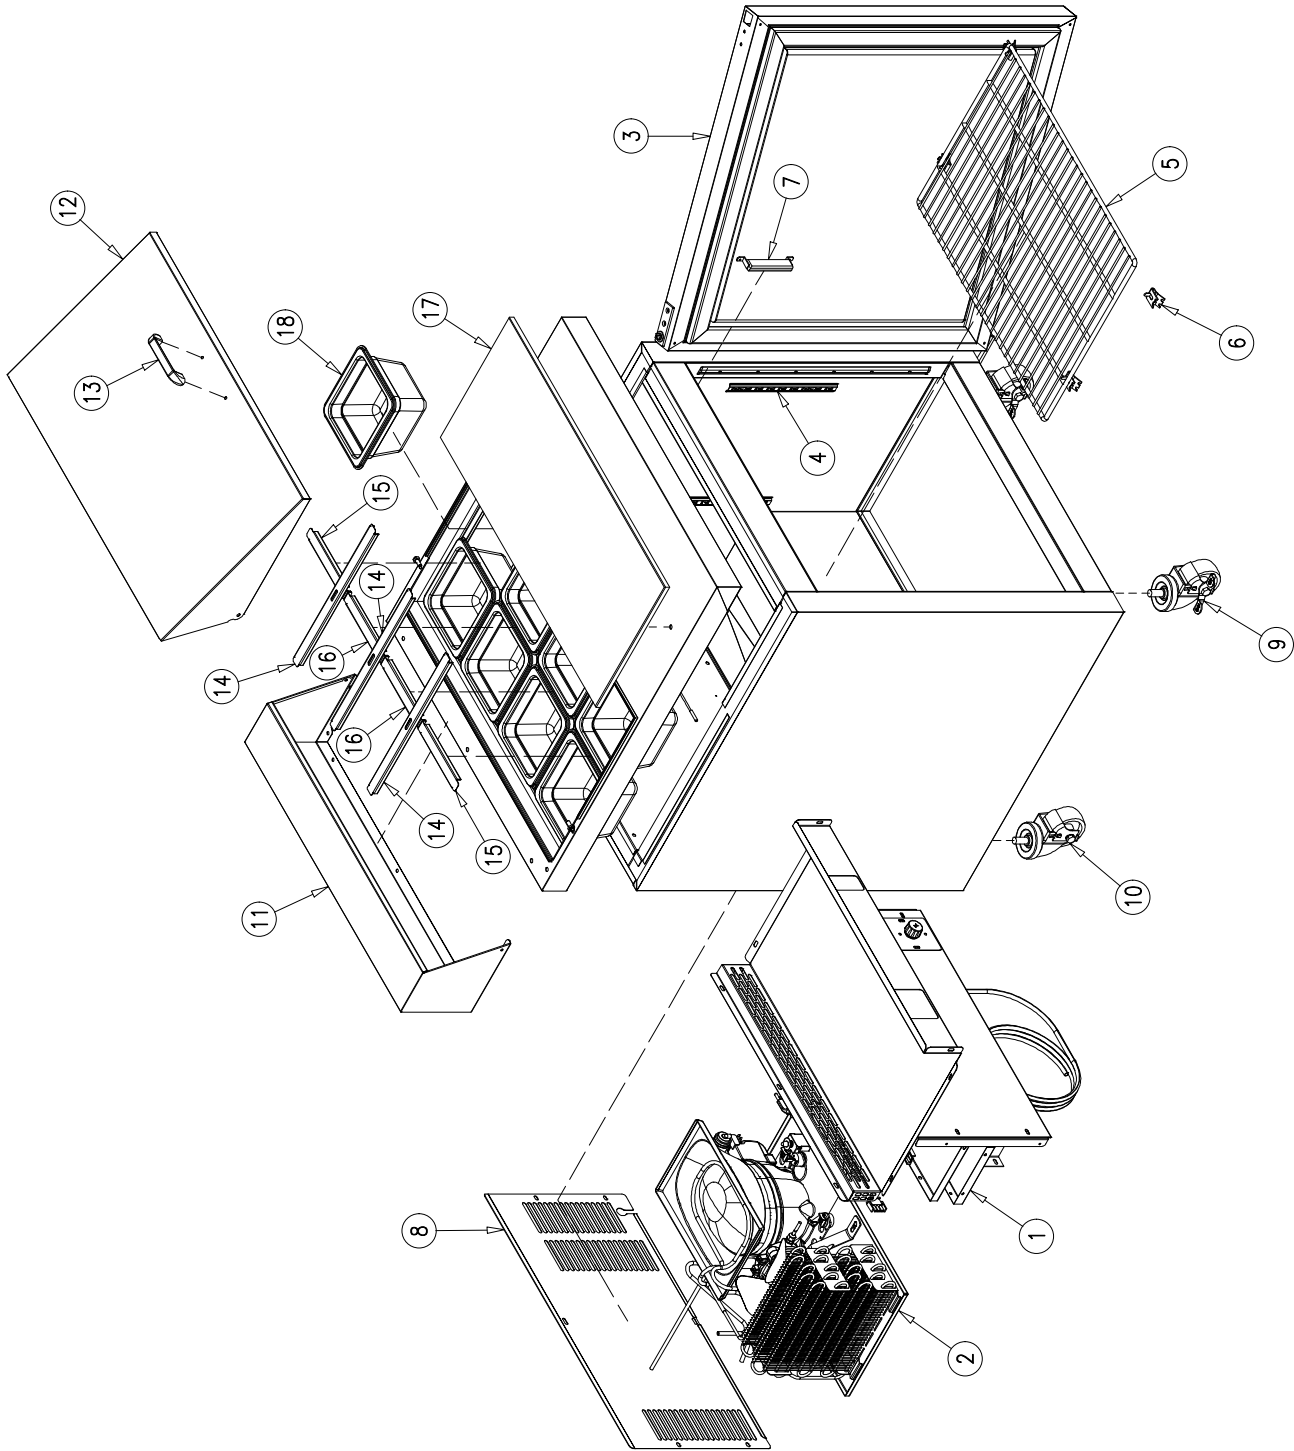

VALIANCE®

by

HOSHIZAKI

Parts List

VSR27A

TABLE OF CONTENTS

MAIN ASSEMBLY	3
EVAPORATOR ASSEMBLY	5
CONDENSING UNIT ASSEMBLY	7
DOOR ASSEMBLY	9

NOTE:

To order spare parts, always include the following information:

- *Model Number* _____
- *Serial Number* _____

MAIN ASSEMBLY

MAIN ASSEMBLY

<i>Item No.</i>	<i>Description</i>	<i>Part No.</i>	<i>Quantity per cooler</i>
1	EVAPORATOR ASSEMBLY	SEE EVAPORATOR ASSEMBLY	1
2	CONDENSING UNIT ASSEMBLY	OT-UN-0393	1
3	DOOR ASSEMBLY	OT-PTA-0257-836	1
4	PILASTER (233 mm)	OT-PI-5-233	4
5	FLAT SHELF	SH-0559-HD-GR	1
6	SHELF CLIPS	CL-51-SS-E	4
7	THERMOMETER	TH-1-E	1
8	BACK GRILL	OT-22328	1
9	FRONT LOCKING CASTER	CA-4-BR	2
10	BACK NON-LOCKING CASTER	CA-4	2
11	BACKSPLASH	OT-27678	1
12	BACKSPLASH COVER	OT-27686	1
13	HANDLE	HA-308-A	1
14	LONG TRAY SUPPORT	OT-27462	3
15	SIDE TRAY SUPPORT	OT-27464	2
16	CENTRAL TRAY SUPPORT	OT-27463	2
17	CUTTING BOARD	RP-0370	1
18	TRAY	PL-674	8

EVAPORATOR ASSEMBLY

EVAPORATOR ASSEMBLY

<i>Item No.</i>	<i>Description</i>	<i>Part No.</i>	<i>Quantity per cooler</i>
1	EVAPORATOR	CO-476	1
2	HEAT EXCHANGER	TUB-1591	1
3	SHROUD	OT-26532	1
4	RIGHT EVAPORATOR SUPPORT	OT-26137	1
5	LEFT EVAPORATOR SUPPORT	OT-26138	1
6	BAFFLE TRAY	OT-27682	1
7	EVAPORATOR FAN MOTOR BRACKET	OT-27056	1
8	EVAPORATOR FAN MOTOR	FA-125-SW-0396	2
9	CONTROL MODULE	CT-198-CO-301-K*	1
10	CONTROL MODULE BRACKET	OT-26536	1
11	CABINET THERMISTOR	CT-180-3-CO	1
12	DEFROST THERMISTOR	CT-180-4-CO	1

* THE PART NUMBER [CT-198-CO-301-K](#) INCLUDES:
CONTROL MODULE [CT-198-CO-301](#)
CONTROL MODULE HARNESS [OT-AR-6973](#)
CABINET THERMISTOR [CT-180-3-CO](#)
DEFROST THERMISTOR [CT-180-4-CO](#)

CONDENSING UNIT ASSEMBLY