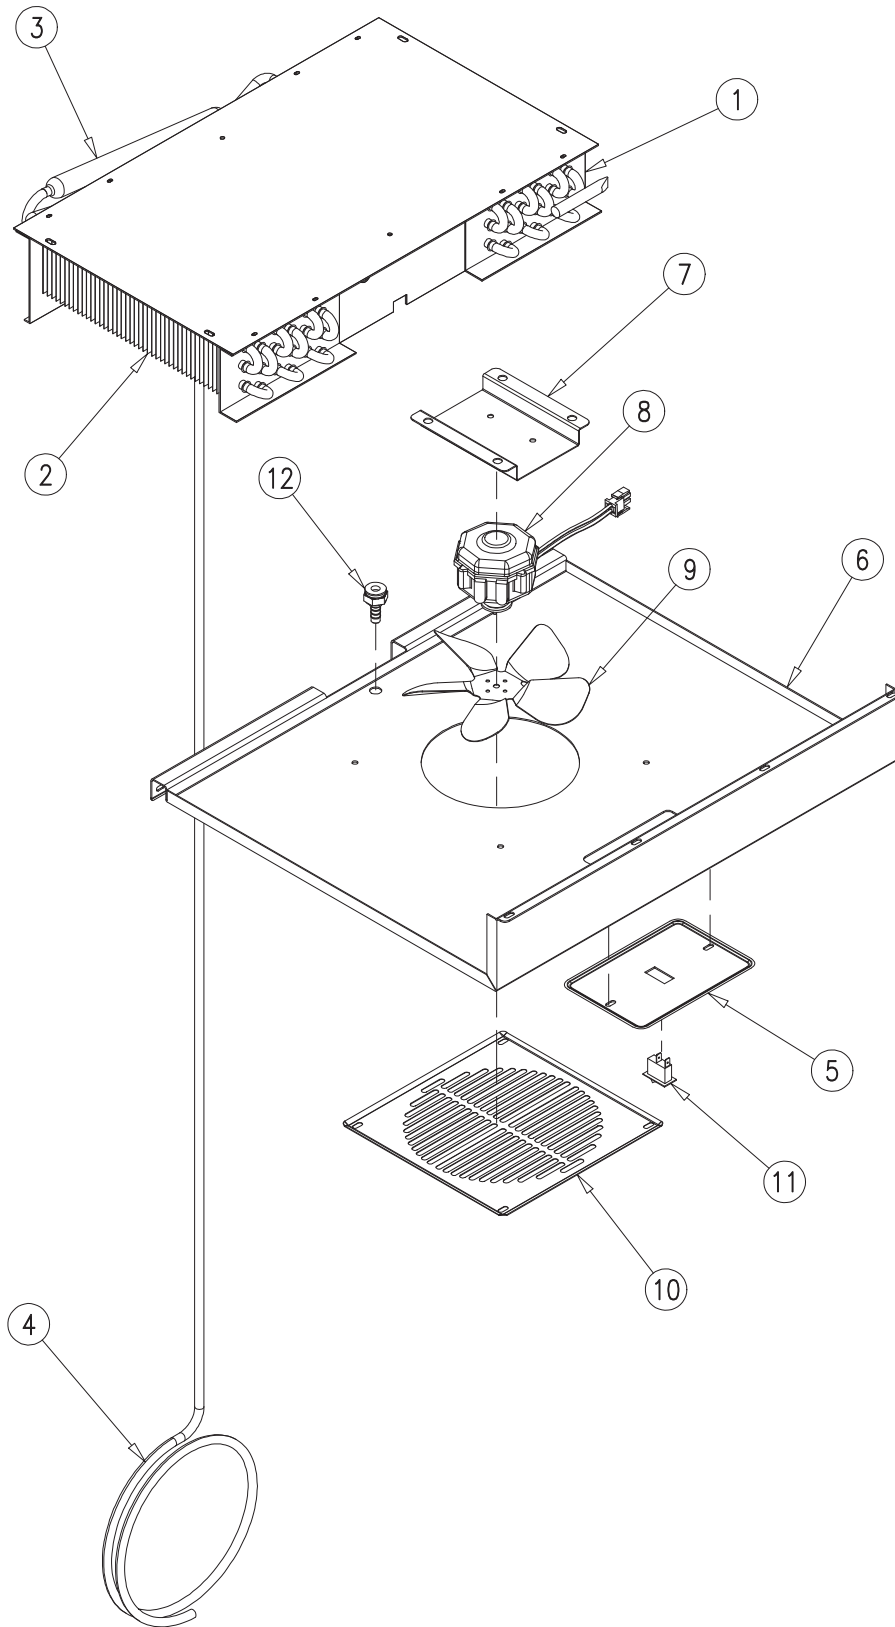

- *Model Number* _____
- *Serial Number* _____

HOSHIZAKI

MAIN ASSEMBLY

RM-49

3

MAIN ASSEMBLY

<i>Item No.</i>	<i>Description</i>	<i>Part No.</i>	<i>Quantity per cooler</i>
1	EVAPORATOR ASSEMBLY	See pages 5 & 6	
2	CONDENSING UNIT ASSEMBLY	SC18G-R	1
3	DOOR ASSEMBLY	OT-PTA-RM49	1
4	HEADER SIGN	OT-ROT-RM49	1
5	PILASTER 48"	PI-5	8
6	FLAT SHELF	SH-0183-LEDR-HD-FE	10
7	SHELF CLIPS	CL-51-SS-E	40
8	FRONT GRILL	OT-CUBREM-RM49	1
9	WATER DRAIN PAN	OT-TF-0383	1
10	LEGS	LG-27	8
11	RIGHT BACK GRILL	SH-0258-D-G-B	1
12	LEFT BACK GRILL	SH-0258-I-G-B	1
13	ENERGY SAVING ELECTRONIC THERMOSTAT	CT-185-CA	1
14	MAGNETIC SWITCH	EL-360	1
15	AMBIENT SENSOR	CT-185-1-CA	1

HOSHIZAKI

EVAPORATOR ASSEMBLY

HOSHIZAKI

EVAPORATOR ASSEMBLY

<i>Item No.</i>	<i>Description</i>	<i>Part No.</i>	<i>Quantity per cooler</i>
1	LEFT EVAPORATOR	CO-135-I	1
2	RIGHT EVAPORATOR	CO-135-D	1
3	ACCUMULATOR	DR-15-C	1
4	HEAT EXCHANGER	TUB-1132	1
5	SWITCH BRACKET	OT-17197	1
6	BAFFLE	OT-8564	1
7	EVAPORATOR FAN MOTOR BRACKET	OT-17491	1
8	EVAPORATOR FAN MOTOR	FA-70-VU	1
9	EVAPORATOR FAN BLADE	FA-2-EBM	1
10	FAN GUARD	OT-2395	1
11	LIGHT SWITCH	EL-305	1
12	PLASTIC DRAIN	DR-1-P	1