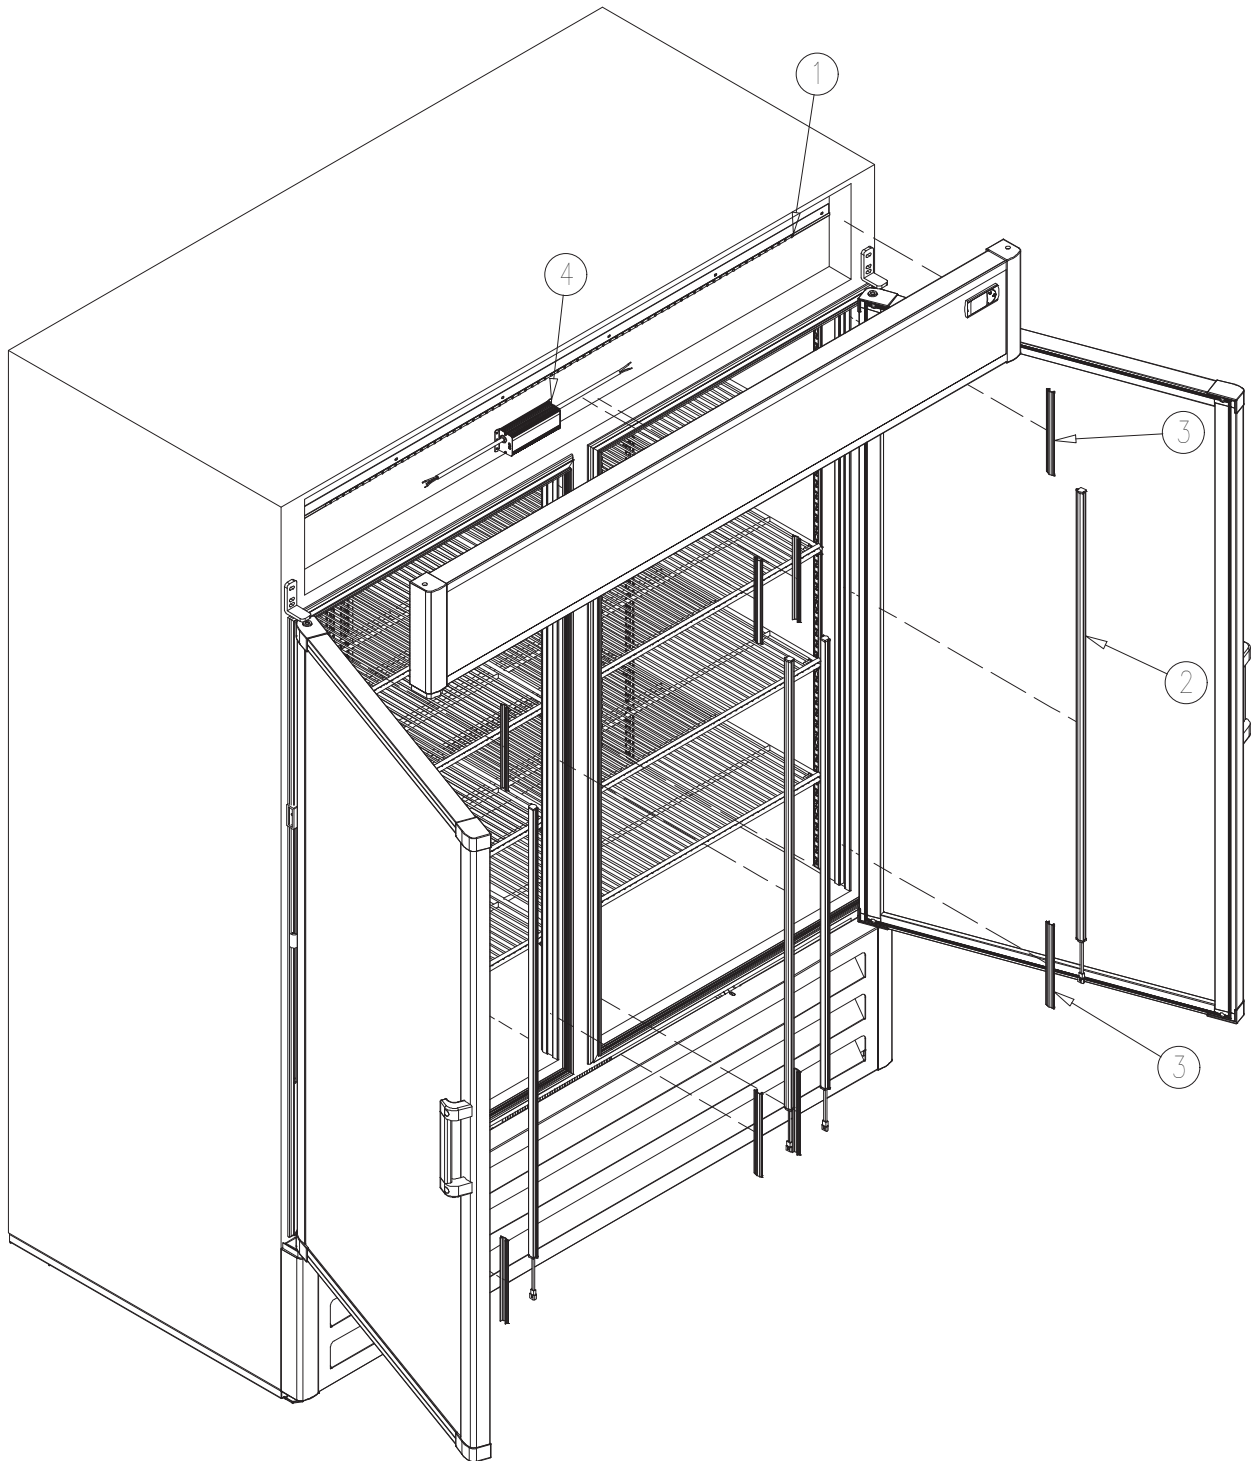

DOOR ASSEMBLY

DOOR ASSEMBLY

<i>Item No.</i>	<i>Description</i>	<i>Part No.</i>	<i>Quantity per cooler</i>
1	GLASS PANE	GL-677-AD-E	2
2	MAGNETIC GASKET	GA-424-B	2
3	UPPER HINGE ASSEMBLY	HA-535-R	2
4	LOWER HINGE ASSEMBLY	HA-522-R	2
5	TORSION MECHANISM	HA-479	2
6	DOOR HANDLE	OT-HA-676	2

LIGHTING SYSTEM

<i>Item No.</i>	<i>Description</i>	<i>Part No.</i>	<i>Quantity per cooler</i>
1	53 1/4" HIGH INTENSITY FLEXIBLE LED STRIP	OT-EL-170-53.25	1
2	39 3/8" LED LAMP STRIP	EL-148	4
3	7 3/8" LED PROFILE COVER	OT-BR-253-57-7.375	8
4	4.0 Amp. LED DRIVER	OT-EL-157-T	1