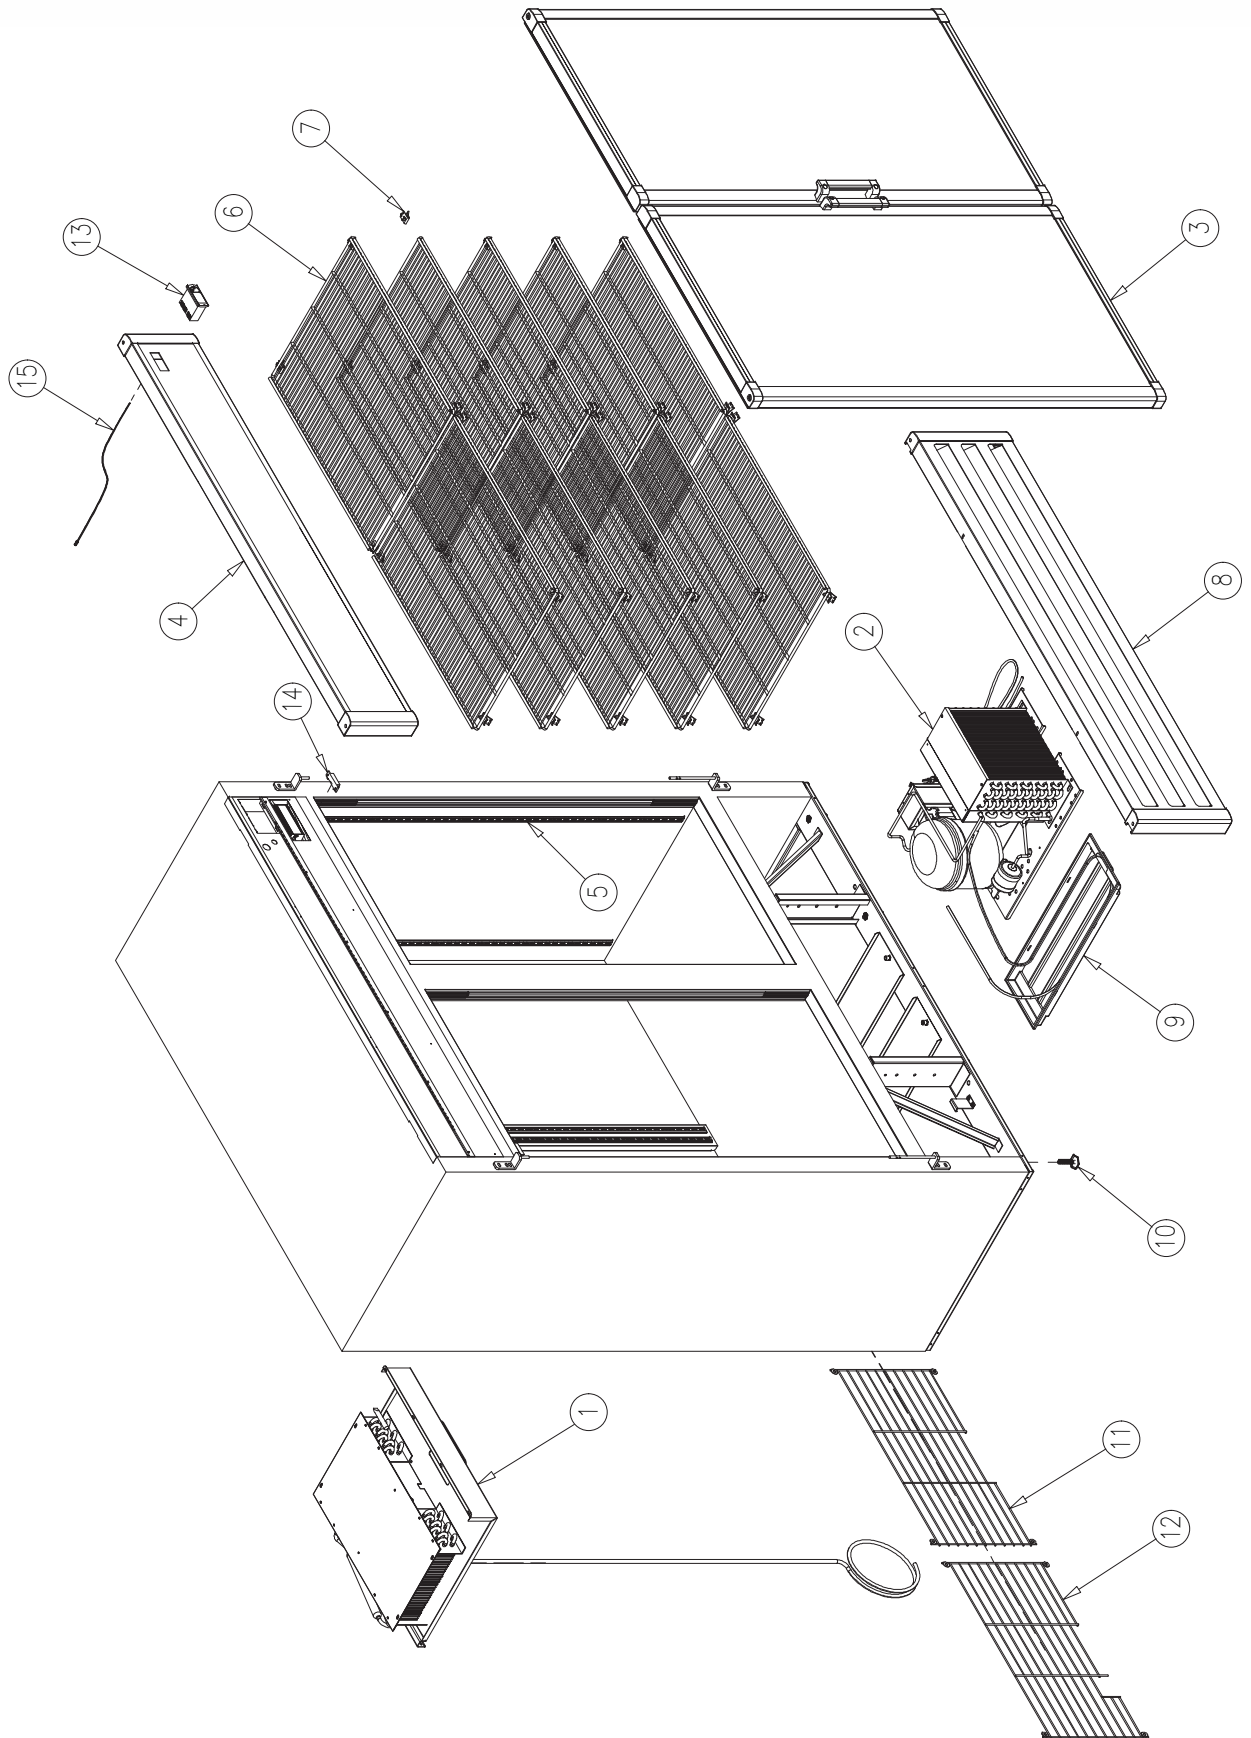

	<i>Page</i>
MAIN ASSEMBLY	3, 4
EVAPORATOR ASSEMBLY	5, 6
CONDENSING UNIT ASSEMBLY	7, 8
DOOR ASSEMBLY	9, 10
LIGHTING SYSTEM	11, 12
SIGN AND FRONT GRILL ASSEMBLY	13, 14

NOTE:

To order spare parts, always include the following information:

- *Model Number* _____
- *Serial Number* _____

HOSHIZAKI

MAIN ASSEMBLY

RM-49

3

MAIN ASSEMBLY

<i>Item No.</i>	<i>Description</i>	<i>Part No.</i>	<i>Quantity per cooler</i>
1	EVAPORATOR ASSEMBLY	See pages 5 & 6	
2	CONDENSING UNIT ASSEMBLY	SC18G-R	1
3	DOOR ASSEMBLY	OT-PTA-RM49	1
4	HEADER SIGN	OT-ROT-RM49	1
5	PILASTER 48"	PI-5	8
6	FLAT SHELF	SH-0183-LEDR-HD-FE	10
7	SHELF CLIPS	CL-51-SS-E	40
8	FRONT GRILL	OT-CUBREM-RM49	1
9	WATER DRAIN PAN	OT-TF-0383	1
10	LEGS	LG-27	8
11	RIGHT BACK GRILL	SH-0258-D-G-B	1
12	LEFT BACK GRILL	SH-0258-I-G-B	1
13	ENERGY SAVING ELECTRONIC THERMOSTAT	CT-185-CA	1
14	MAGNETIC SWITCH	EL-360	1
15	AMBIENT SENSOR	CT-185-1-CA	1