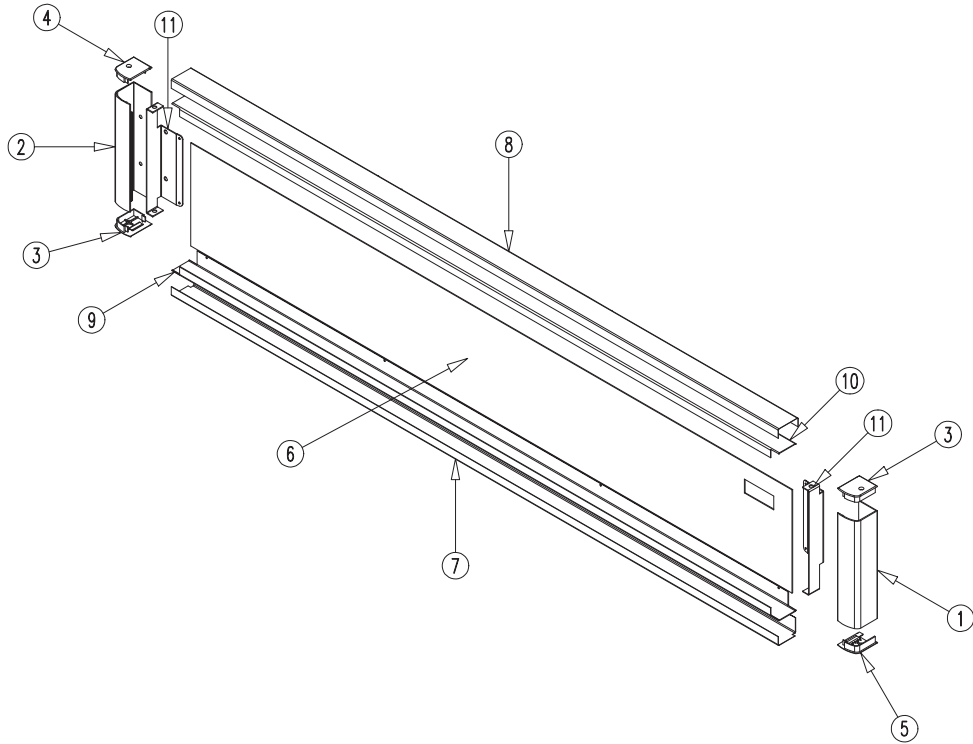

SIGN AND FRONT GRILL ASSEMBLY

Sign Assembly