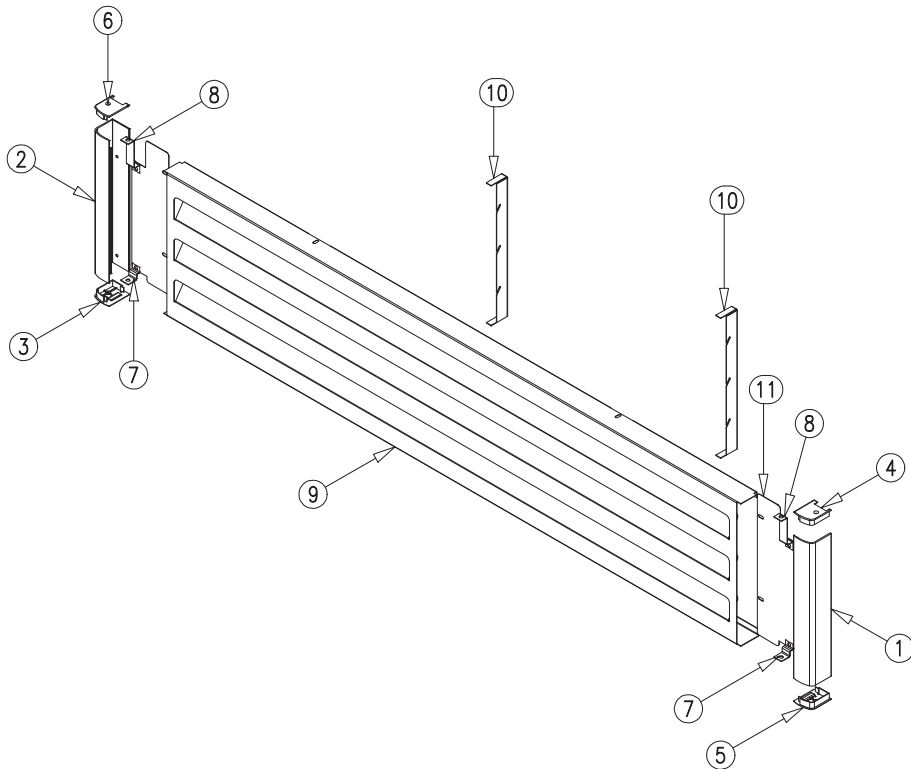

Front Grill Assembly