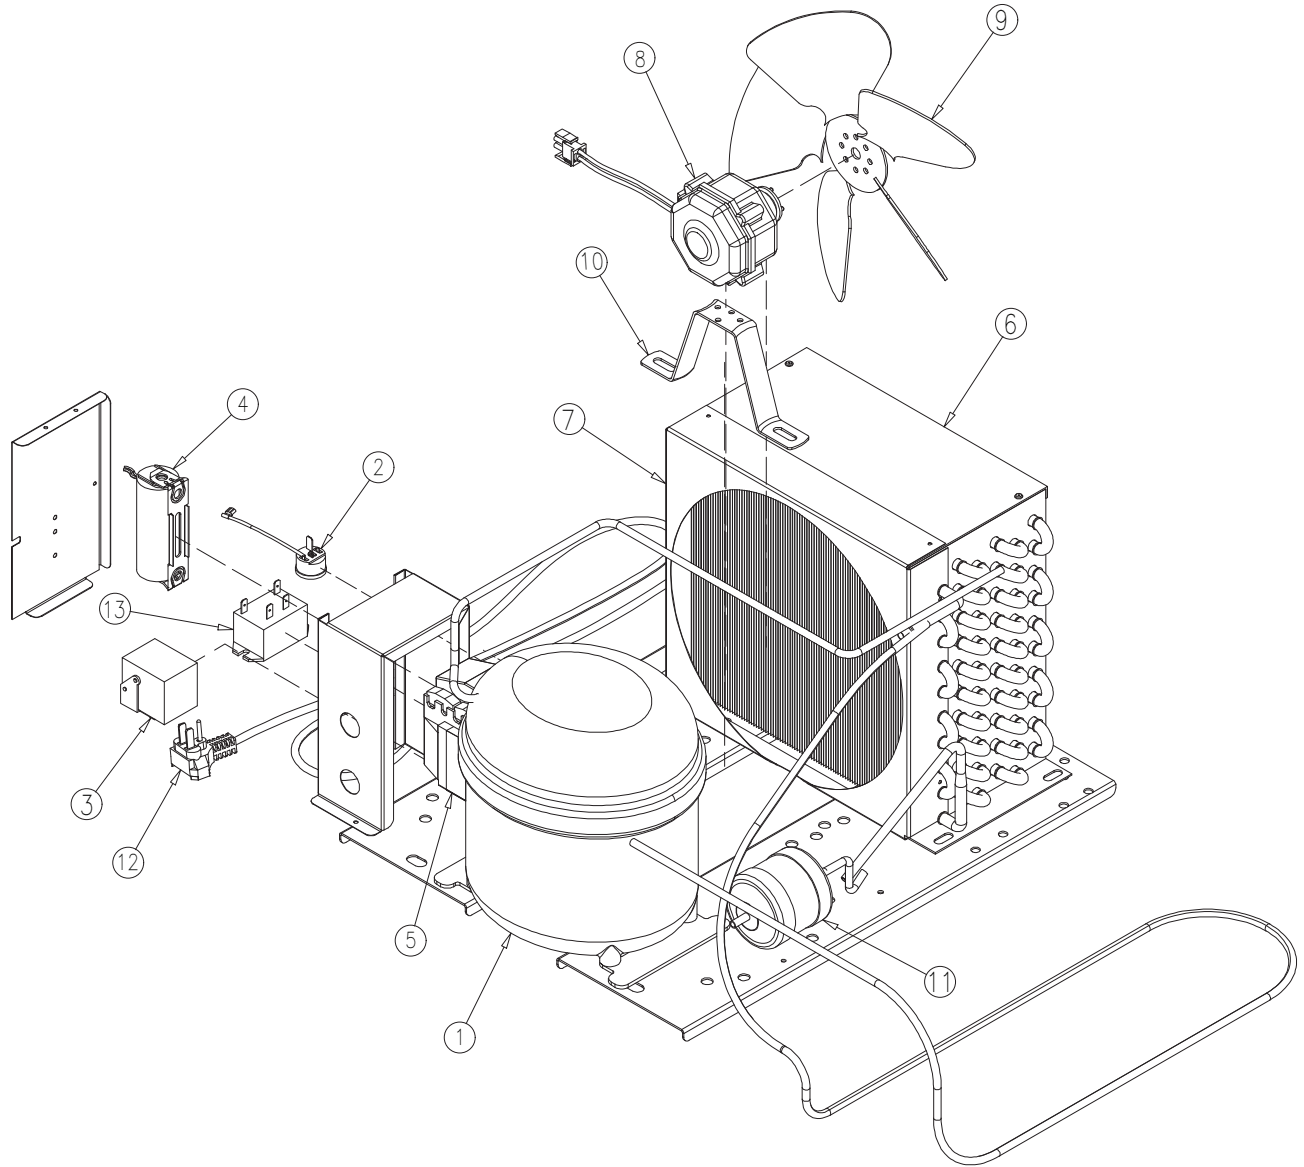

HOSHIZAKI

EVAPORATOR ASSEMBLY

HOSHIZAKI

EVAPORATOR ASSEMBLY

<i>Item No.</i>	<i>Description</i>	<i>Part No.</i>	<i>Quantity per cooler</i>
1	LEFT EVAPORATOR	CO-135-I	1
2	RIGHT EVAPORATOR	CO-135-D	1
3	ACCUMULATOR	DR-15-C	1
4	HEAT EXCHANGER	TUB-1132	1
5	SWITCH BRACKET	OT-17197	1
6	BAFFLE	OT-8564	1
7	EVAPORATOR FAN MOTOR BRACKET	OT-17491	1
8	EVAPORATOR FAN MOTOR	FA-70-VU	1
9	EVAPORATOR FAN BLADE	FA-2-EBM	1
10	FAN GUARD	OT-2395	1
11	LIGHT SWITCH	EL-305	1
12	PLASTIC DRAIN	DR-1-P	1

HOSHIZAKI

CONDENSING UNIT ASSEMBLY

HOSHIZAKI

CONDENSING UNIT ASSEMBLY

<i>Item No.</i>	<i>Description</i>	<i>Part No.</i>	<i>Quantity per cooler</i>
1	1/2HP 115V/60HZ COMPRESSOR	SC18G	1
2	117U3212 EXTERNAL PROTECTOR	EL-1945-R	1
3	117-7441 RELAY	EL-1944-R	1
4	410 μ F 115V START CAPACITOR	CAP-117U5028	1
5	ELECTRICAL BOX	EL-1494-R	1
6	CONDENSER	CO-272	1
7	CONDENSER SHROUD	OT-4546	1
8	CONDENSER FAN MOTOR	FA-41	1
9	CONDENSER FAN BLADE	FA-11-WE	1
10	CONDENSER FAN MOTOR BRACKET	FA-18	1
11	DRIER	DR-404	1
12	POWER CORD	EL-1265-9	1
13	MAGNETIC CONTACTOR	EL-716-R	1

LIGHTING SYSTEM

<i>Item No.</i>	<i>Description</i>	<i>Part No.</i>	<i>Quantity per cooler</i>
1	53 1/4" HIGH INTENSITY FLEXIBLE LED STRIP	OT-EL-170-53.25	1
2	39 3/8" LED LAMP STRIP	EL-148	4
3	7 3/8" LED PROFILE COVER	OT-BR-253-57-7.375	8
4	4.0 Amp. LED DRIVER	OT-EL-157-T	1